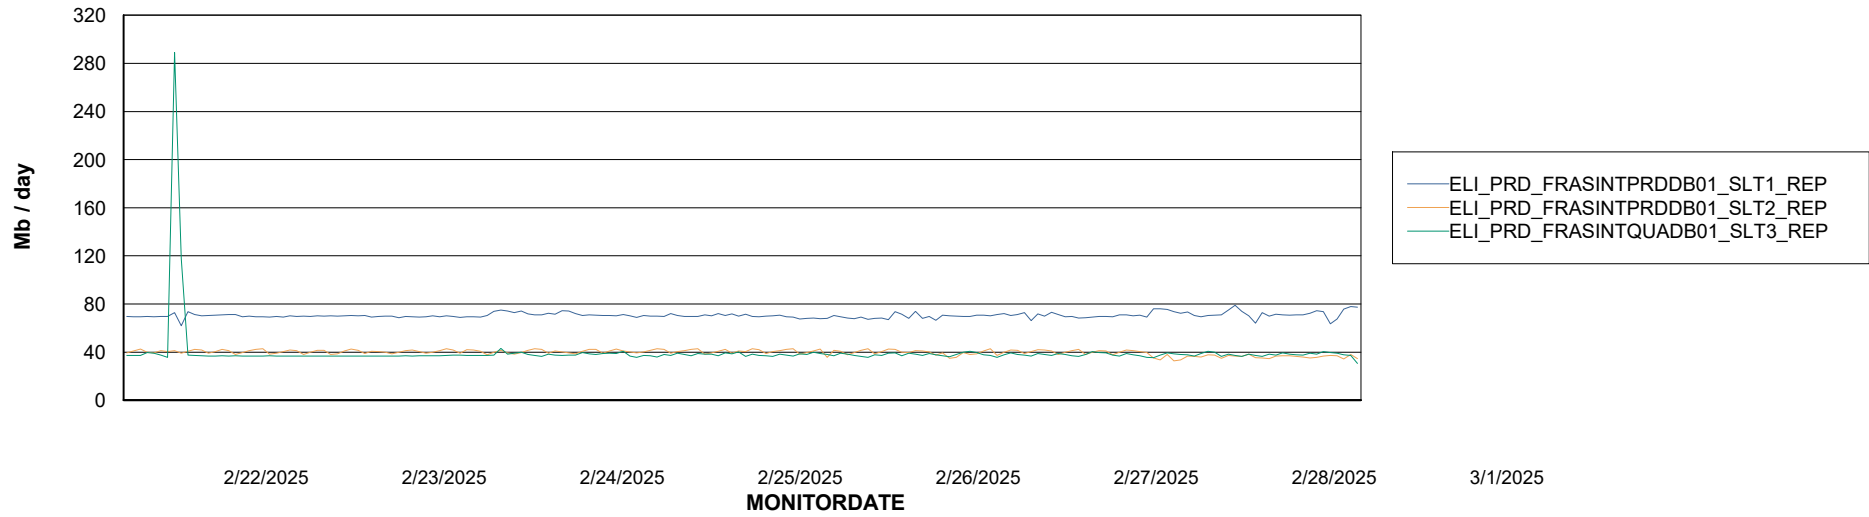

Avg memory used per ABS Server Service

Avg users per day per ABS server

Weekly SLA Customer Report

Customer ELI_Production
Database ID 62

ABSSolute Application ReportServer Services

Avg memory used per ReportServer Service