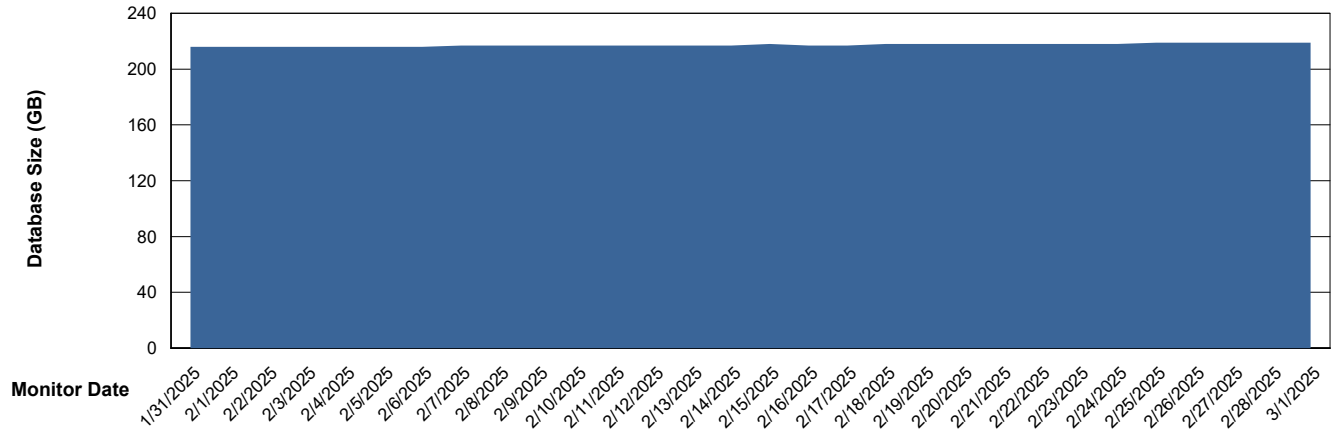

Weekly SLA Customer Report

Customer ELI_Production
Database ID 62

Database Performance ELI_PRD_FRASINTQUADB01_HSBABS1

DB Processes Max 1,000

Weekly SLA Customer Report

Customer ELI_Production
Database ID 62

DATABASE SIZE ELI_PRD_FRASEQXPRDDB04-BI_ABS1

Database growth over last month

DATABASE SIZE ELI_PRD_FRASINTPRDDB01_ABS1

Database growth over last month

Weekly SLA Customer Report

Customer ELI_Production
 Database ID 62