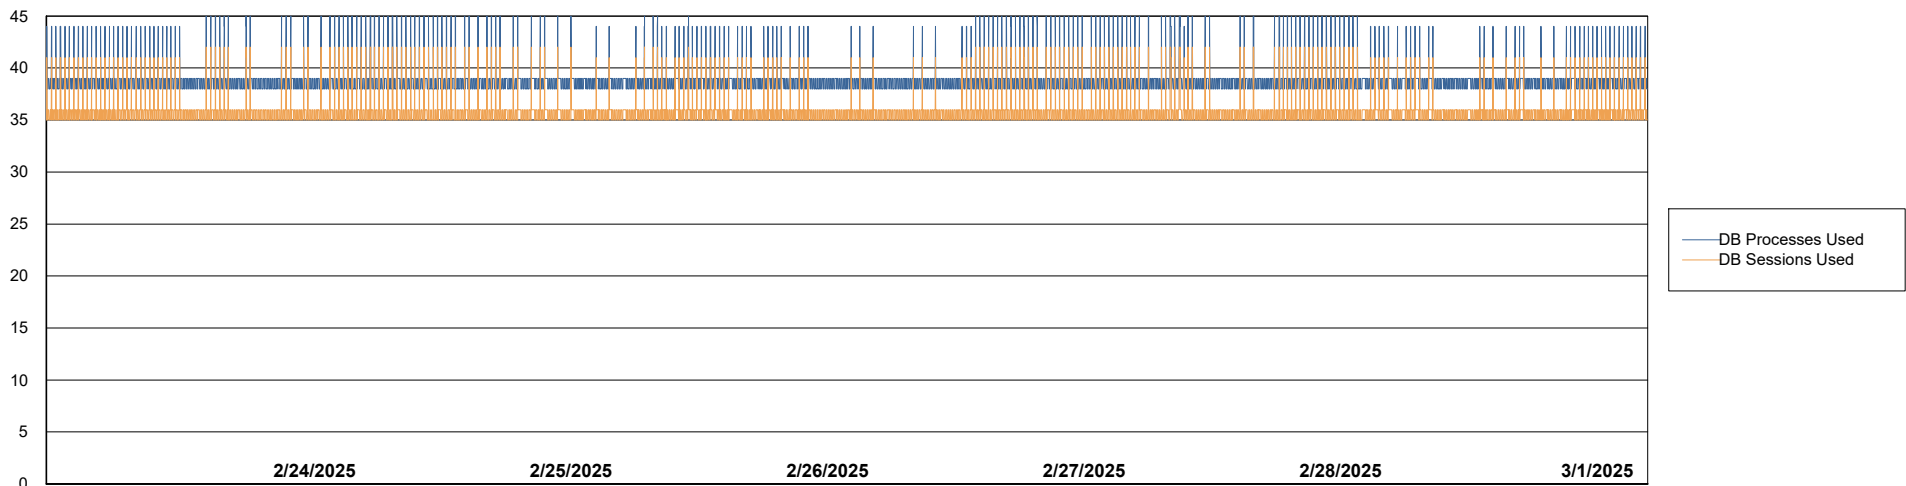

Database Performance ELI_PRD_FRASINTQUADB01_HSBABS1

DB Processes Max 1,000