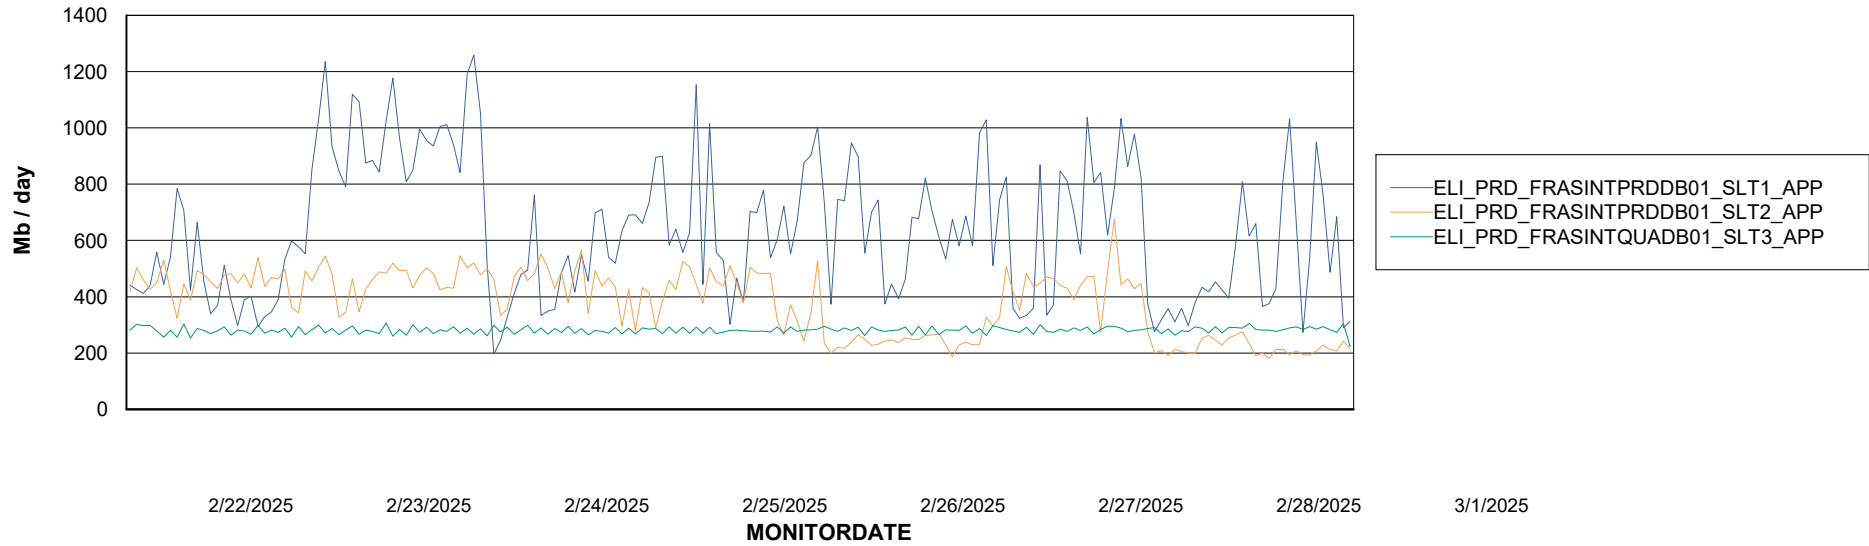

ABSSolute Application Server Services

Avg memory used per ABS Server Service