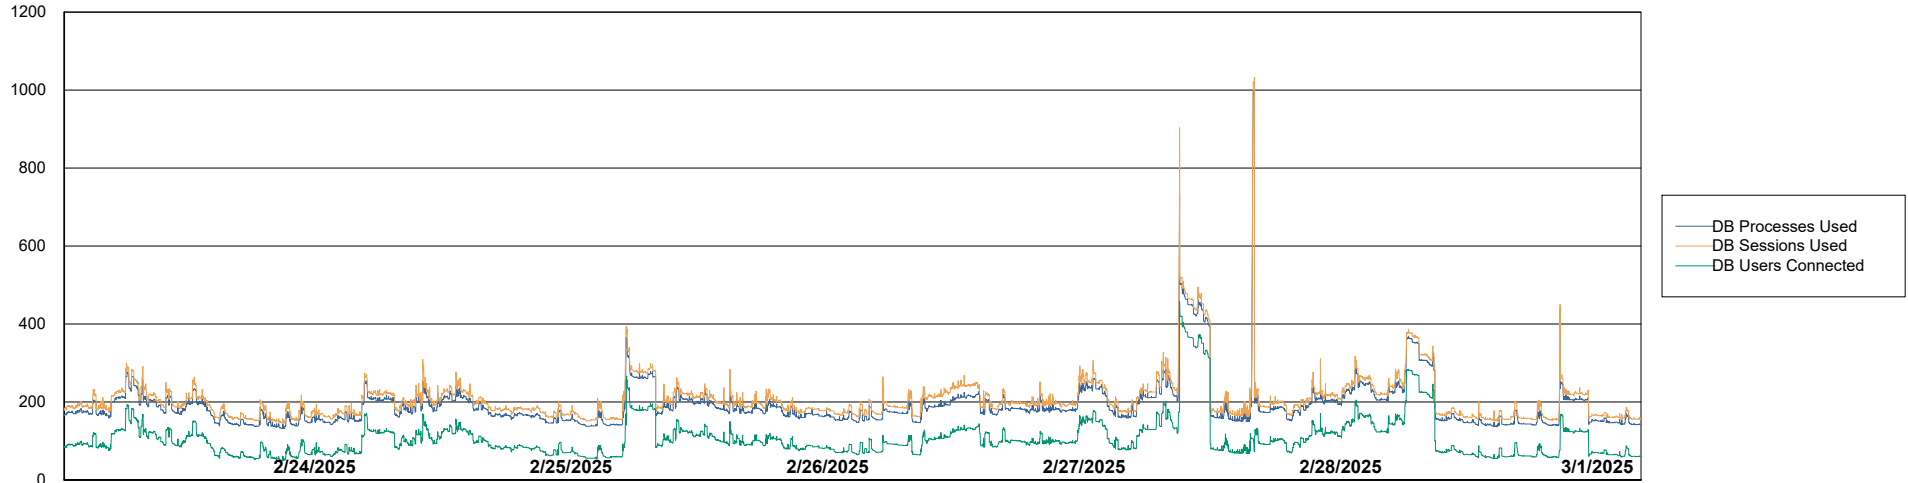

Weekly SLA Customer Report

Customer ELI_Production
Database ID 62

Database Performance ELI_PRD_FRASEQXPRDDB04-BI_ABS1

Weekly SLA Customer Report

Customer ELI_Production
Database ID 62

Database Performance ELI_PRD_FRASINTPRDDB01_ABS1