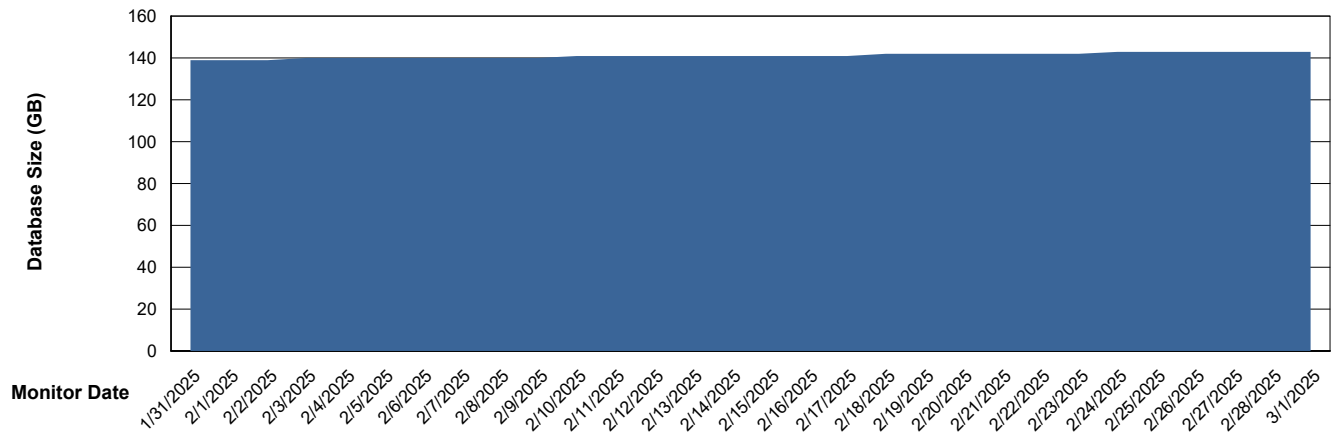

Weekly SLA Customer Report

Customer ELI_Production
Database ID 62

Database Performance ELI_PRD_FRASINTQUADB01_HSBABS1

DB Processes Max 1,000

Weekly SLA Customer Report

Customer ELI_Production
Database ID 62

DATABASE SIZE ELI_PRD_FRASEQXPRDDB04-BI_ABS1

Database growth over last month

DATABASE SIZE ELI_PRD_FRASINTPRDDB01_ABS1

Database growth over last month

Weekly SLA Customer Report

Customer ELI_Production
 Database ID 62