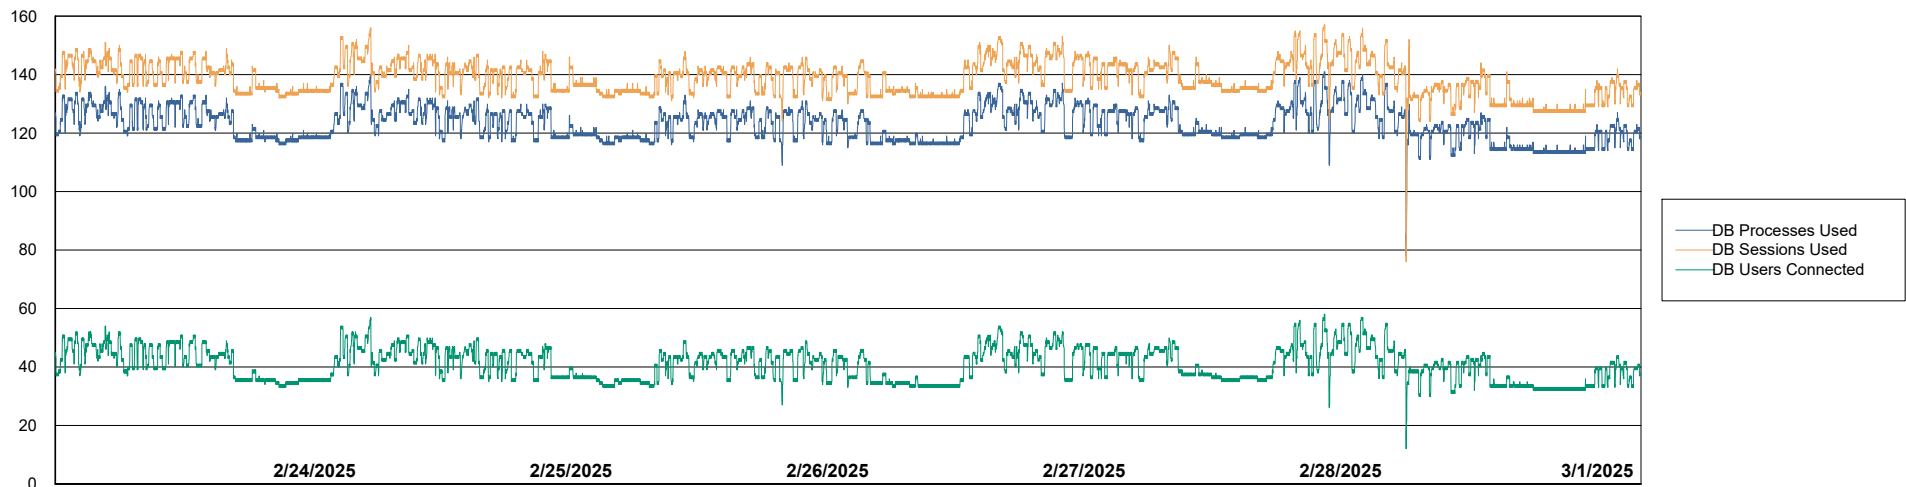

Database Performance ECL_PRD_ECLABS_ABS1