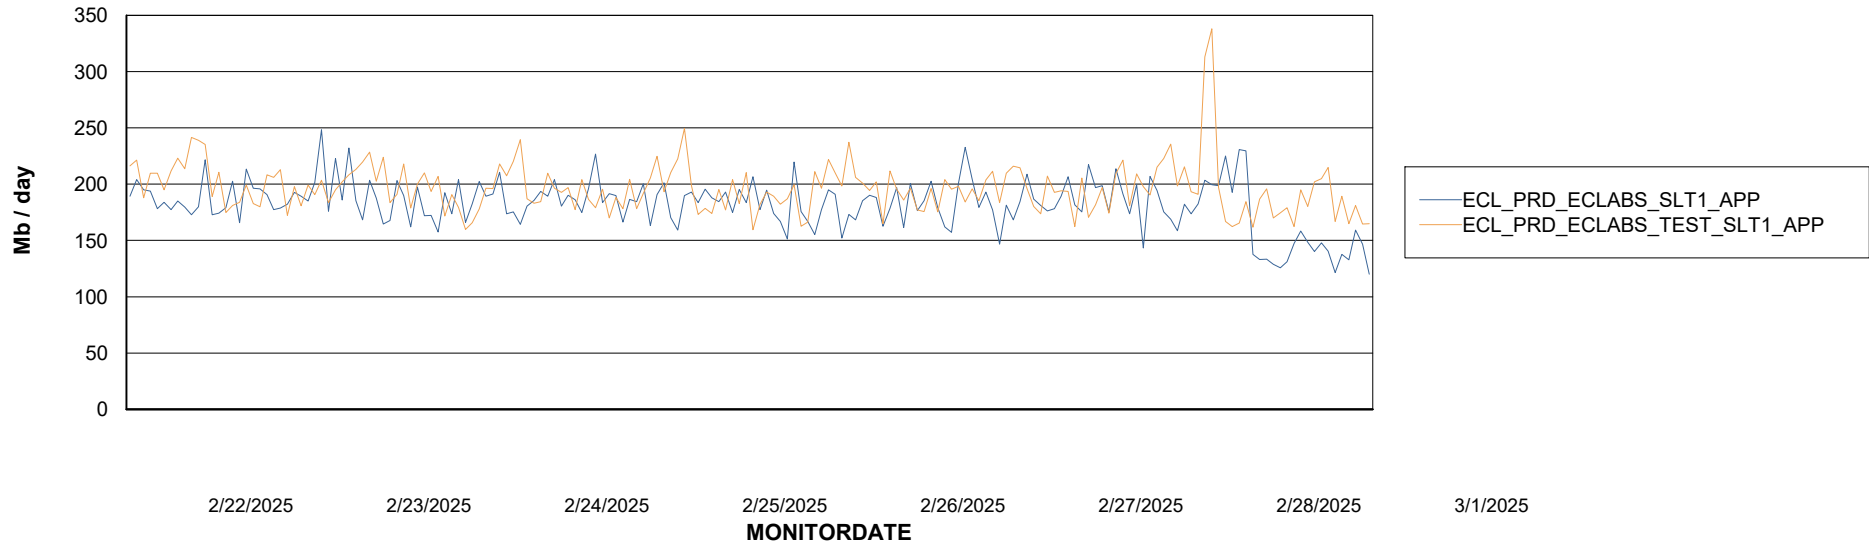

ABSSolute Application Server Services

Avg memory used per ABS Server Service