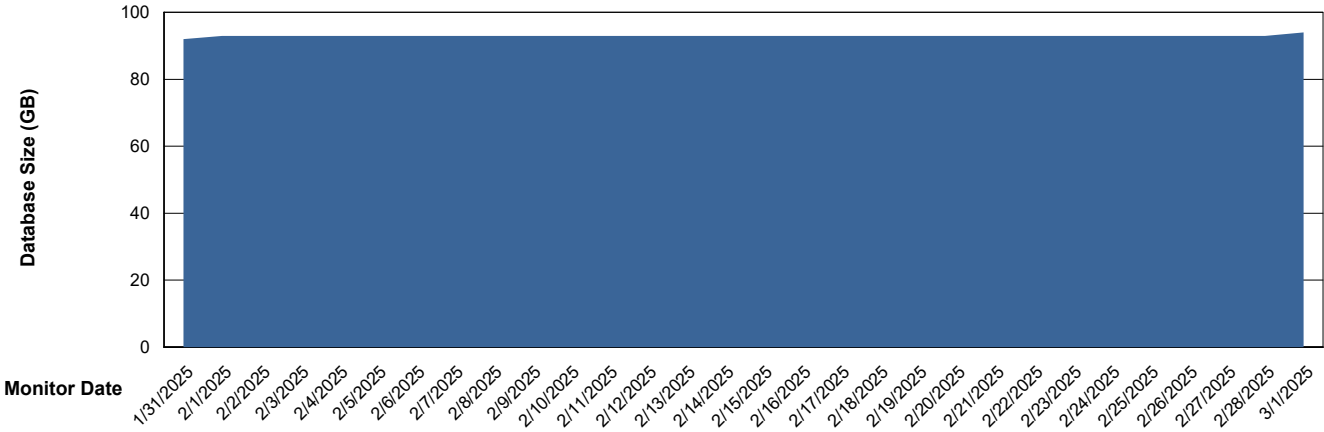

DATABASE SIZE ECL_PRD_ECLABS_ABS1

Database growth over last month

Database Tablespace ECL_PRD_ECLABS_ABS1

Date	Tablespace Name	Filesize (Gb)	Usedsize (Gb)	Percentage free
3/1/2025	ABSDATA	81	67	18
	INDX	10	8	24
2/28/2025	ABSDATA	81	67	18
	INDX	10	8	24
2/27/2025	ABSDATA	81	67	18
	INDX	10	8	24
2/26/2025	ABSDATA	81	67	18
	INDX	10	8	24
2/25/2025	ABSDATA	81	67	18
	INDX	10	8	24
2/24/2025	ABSDATA	81	67	18
	INDX	10	8	24
2/23/2025	ABSDATA	81	67	18
	INDX	10	8	24