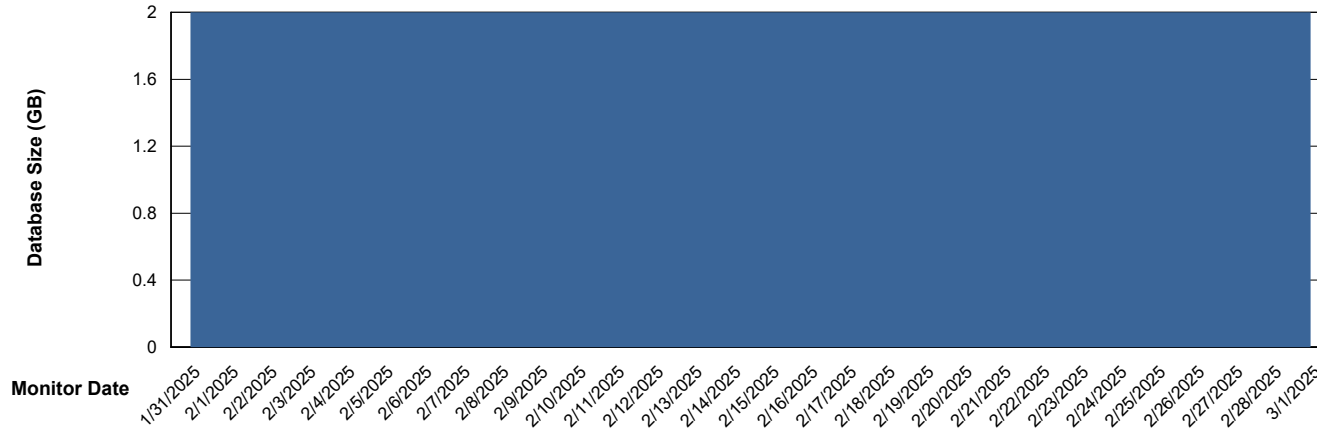

DATABASE SIZE DFD_PRD_S-S-ABSBI-V_ABS1

Database growth over last month