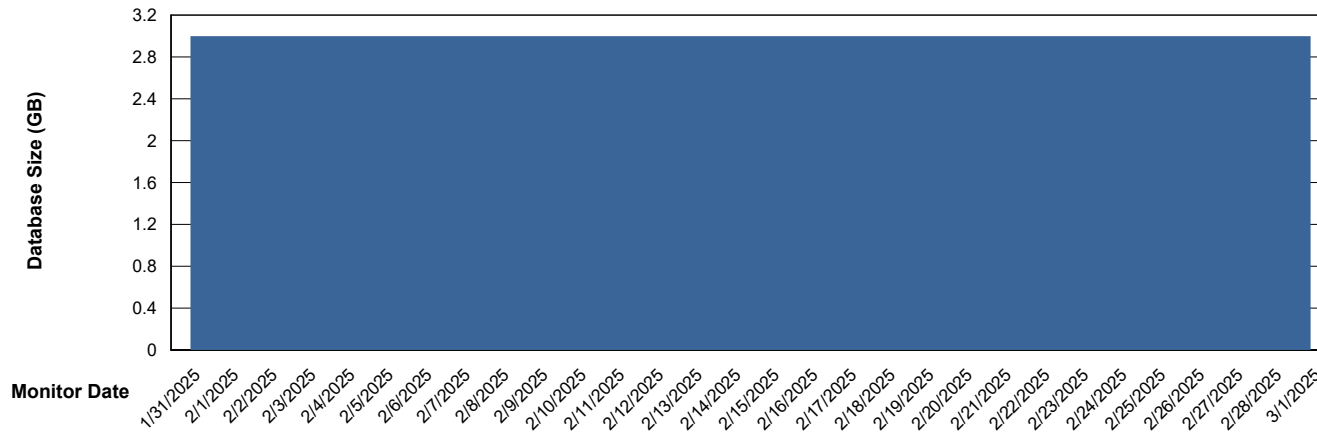

DATABASE SIZE DFD_PRD_S-S-ORACLE01-F_ABS1

Database growth over last month