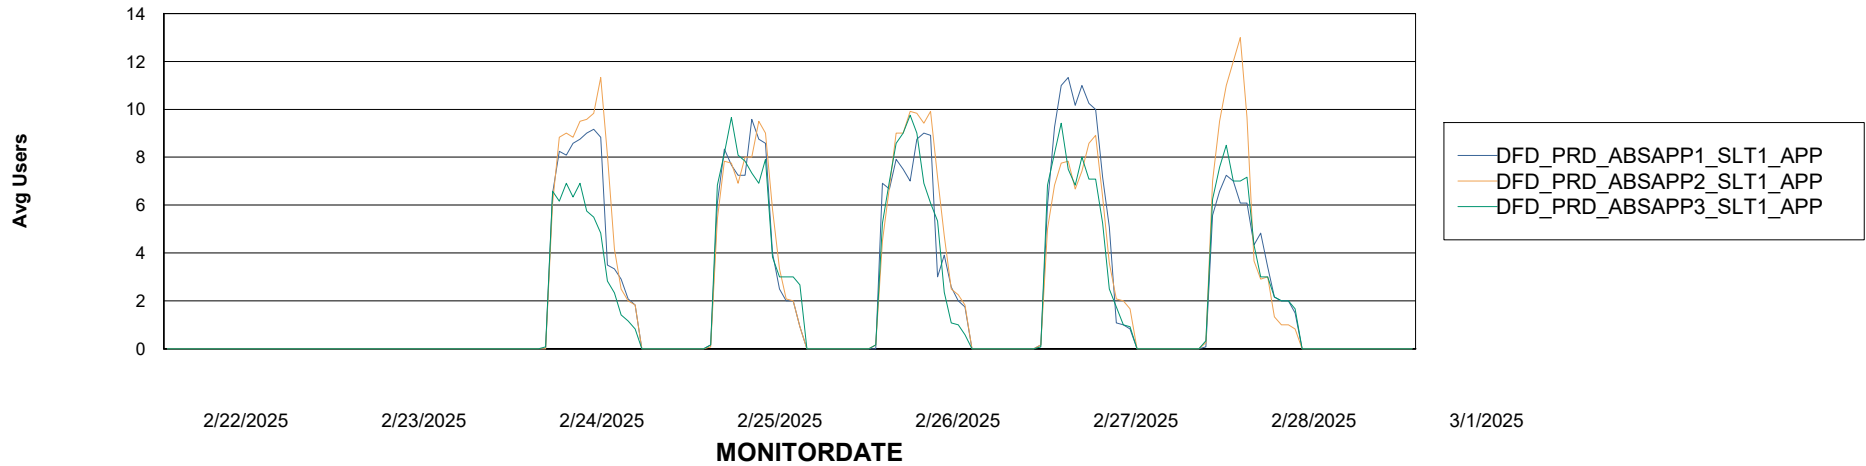

Avg users per day per ABS server