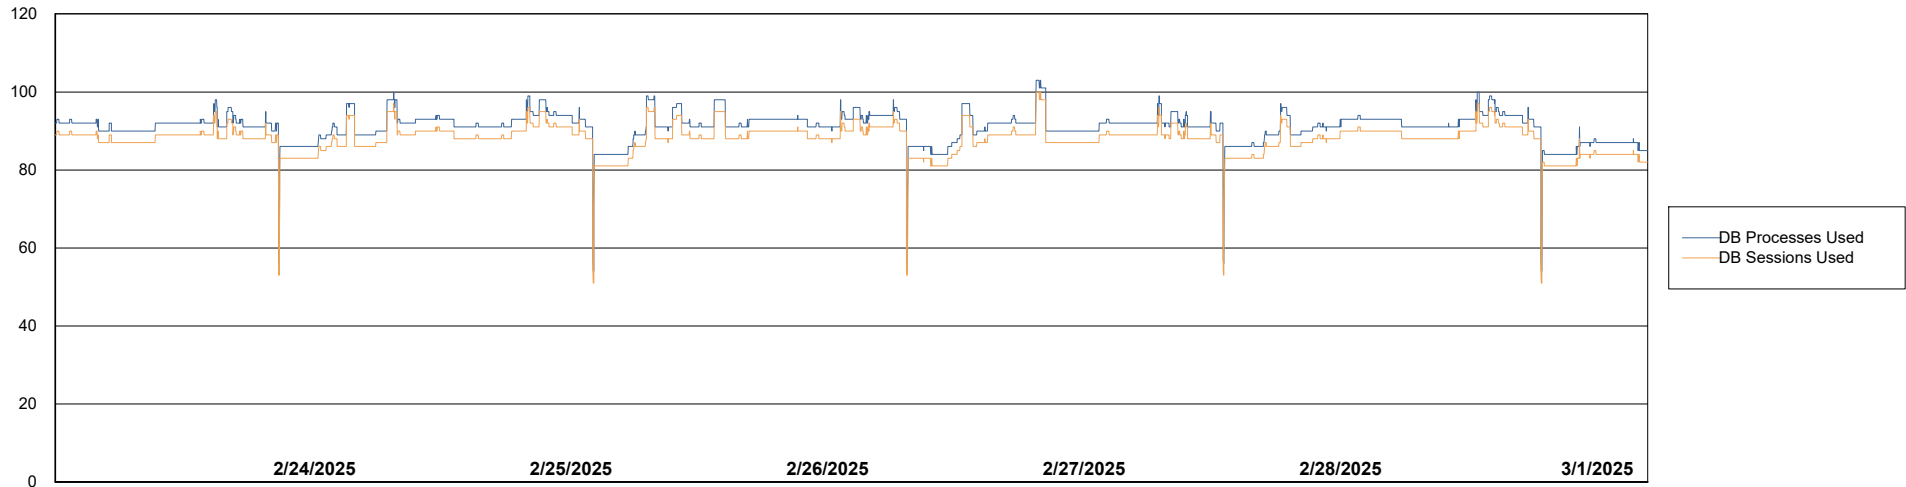

# Weekly SLA Customer Report

Customer DFD\_Production  
Database ID 39

Database Performance DFD\_PRD\_S-S-ORACLE01-F\_ABS1

DB Processes Max 600

DB Sessions Max 4