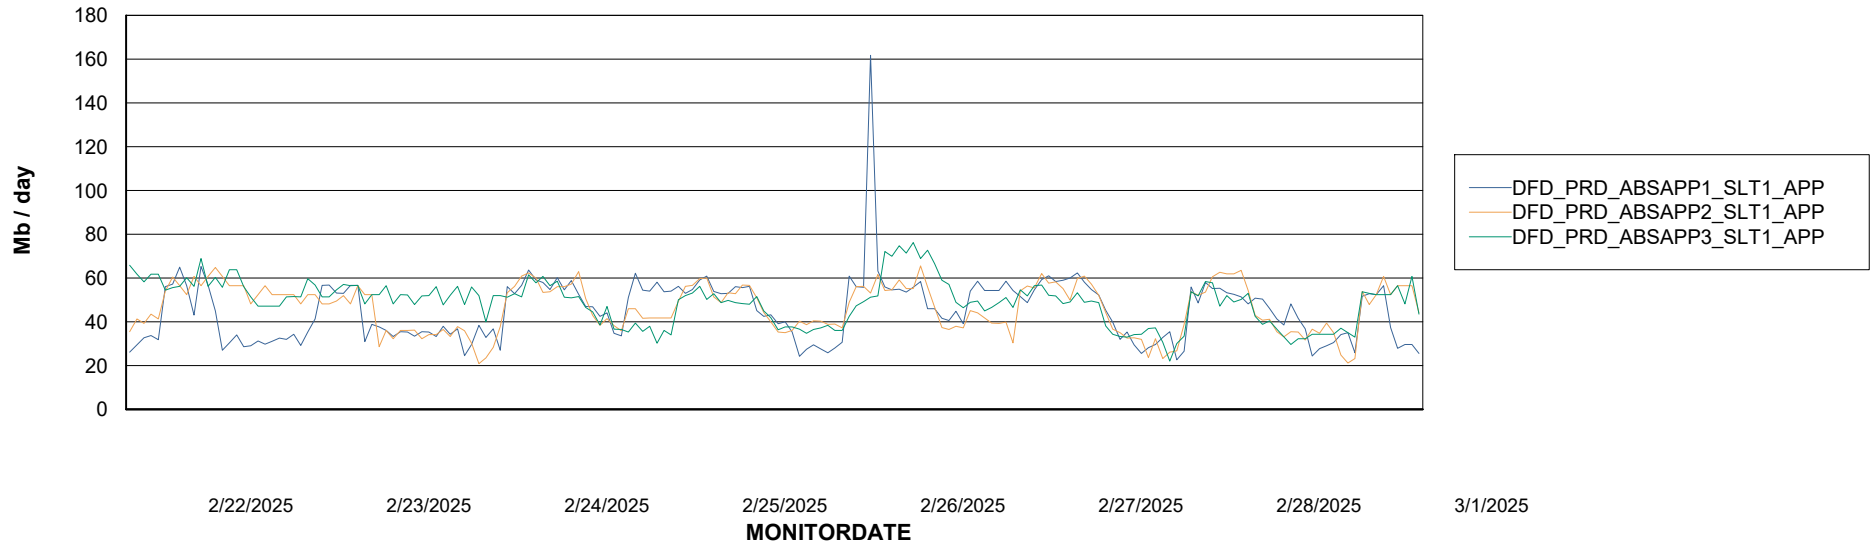

ABSSolute Application Server Services

Avg memory used per ABS Server Service