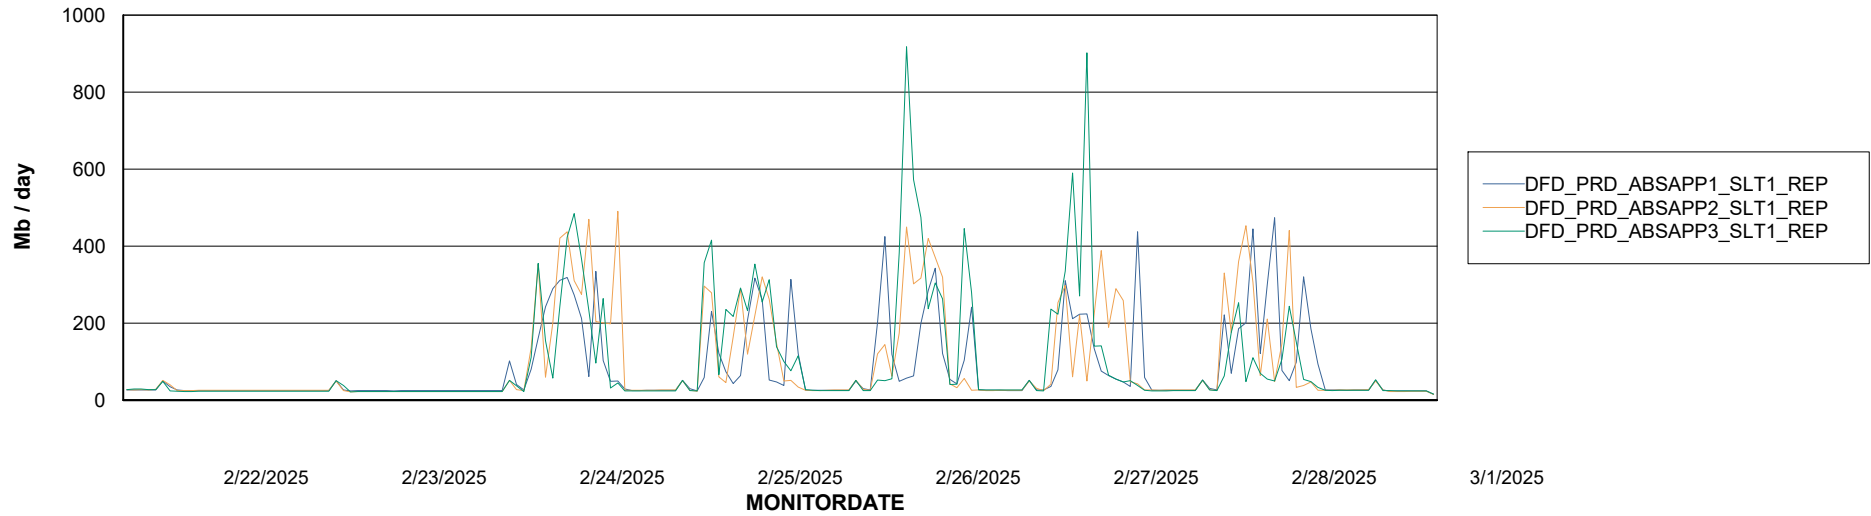

ABSSolute Application ReportServer Services

Avg memory used per ReportServer Service