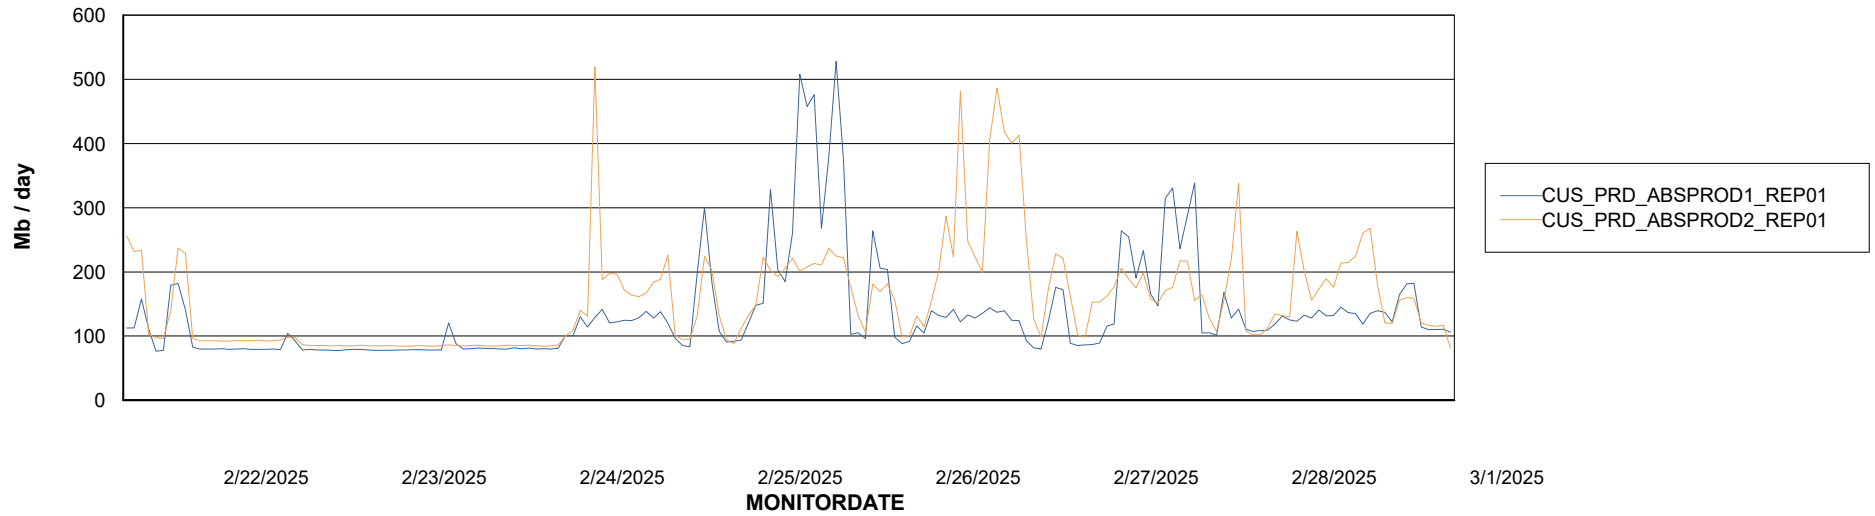

ABSSolute Application ReportServer Services

Avg memory used per ReportServer Service