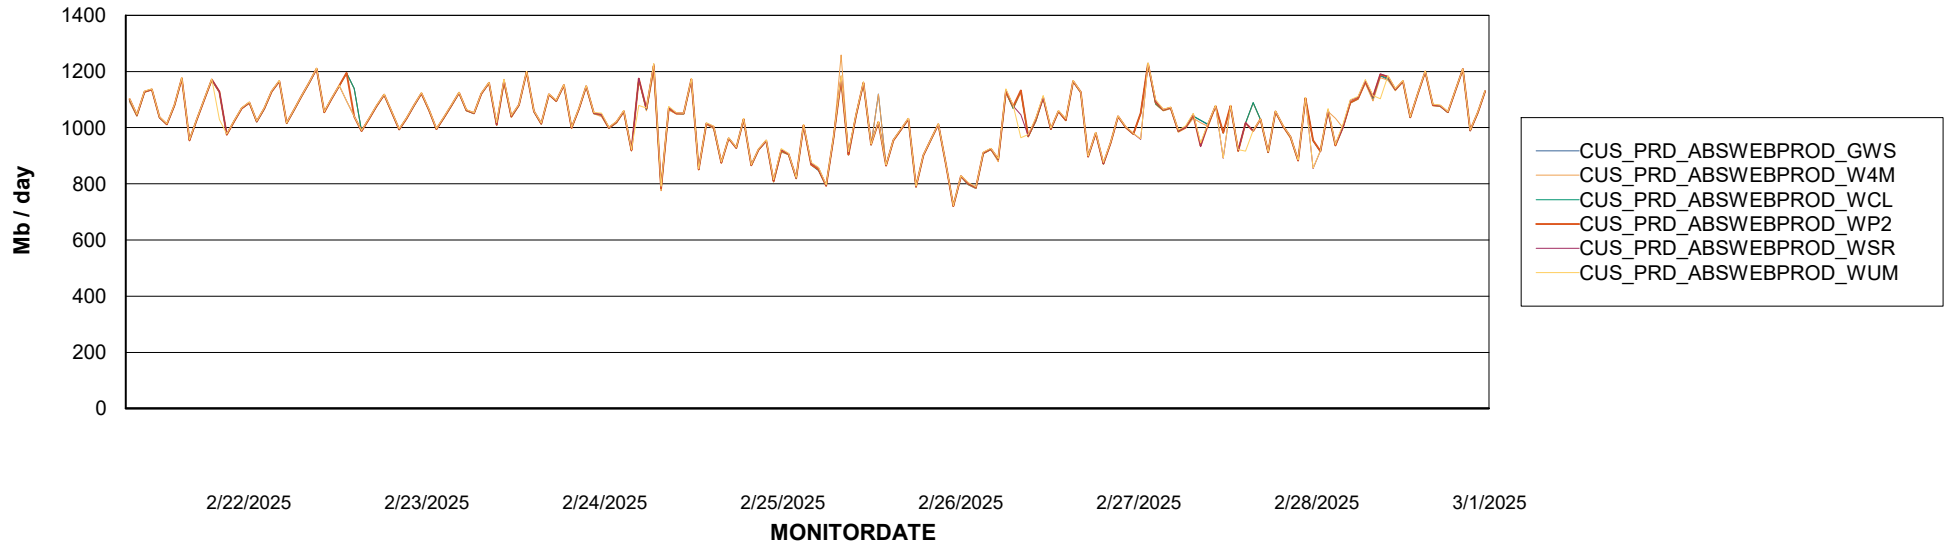

Avg memory used per ReportServer Service

Weekly SLA Customer Report

Customer CUS_Production (24/7)
Database ID 131

ABSSolute Web Component Services

Avg memory used per ABS Web component

Weekly SLA Customer Report