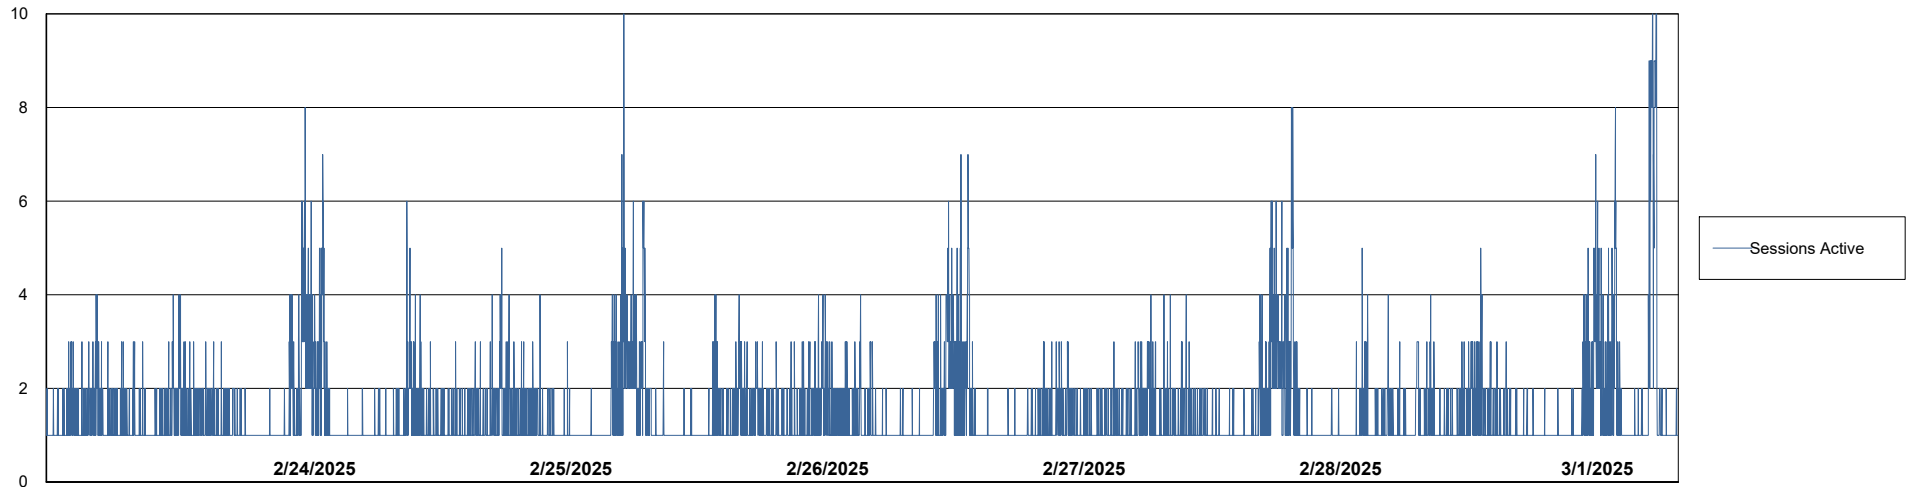

Database Performance CUS_PRD_ABSDB1_ABS1