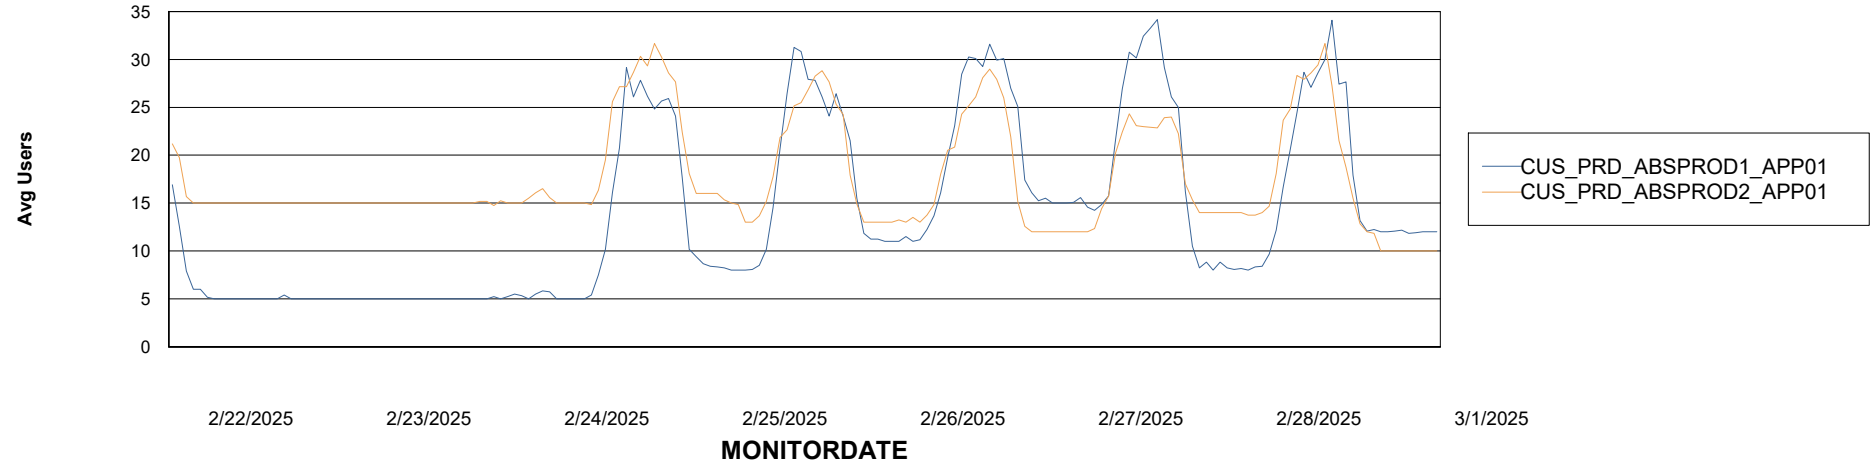

Avg users per day per ABS server