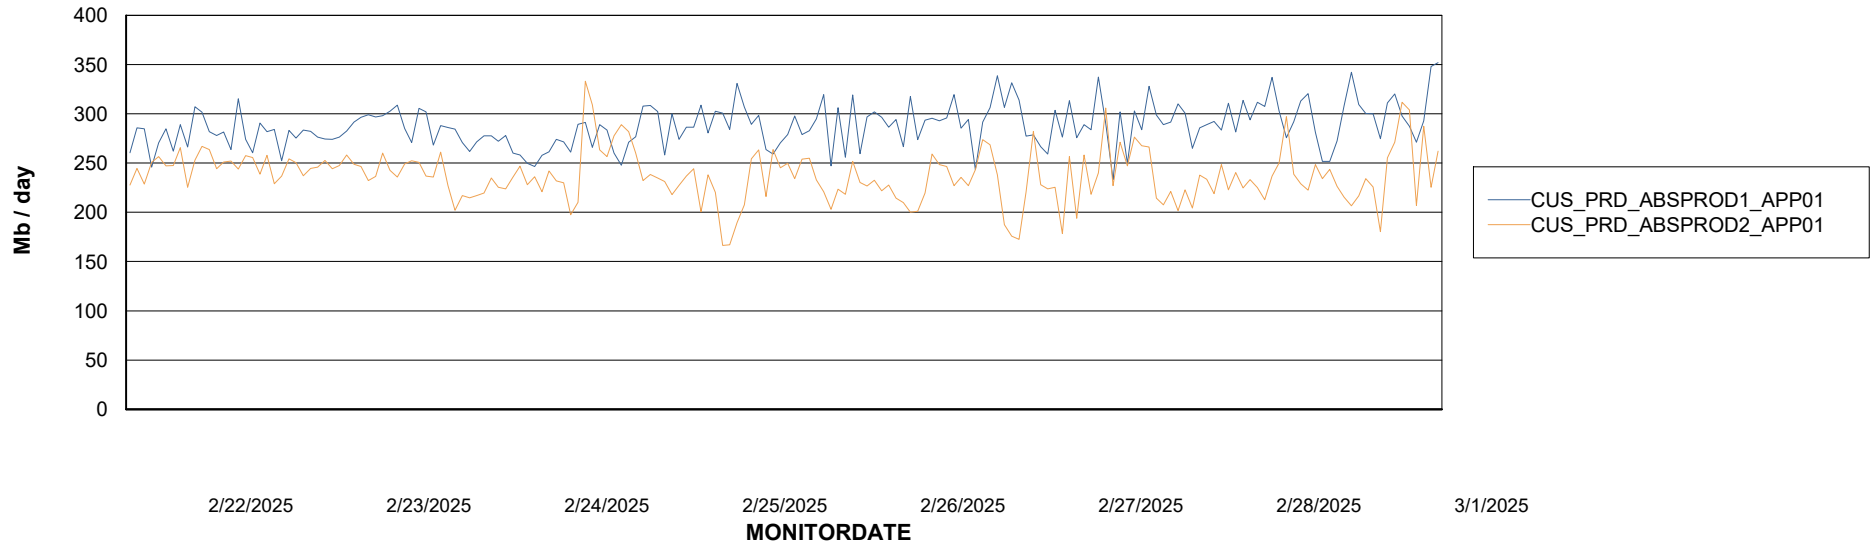

ABSSolute Application Server Services

Avg memory used per ABS Server Service