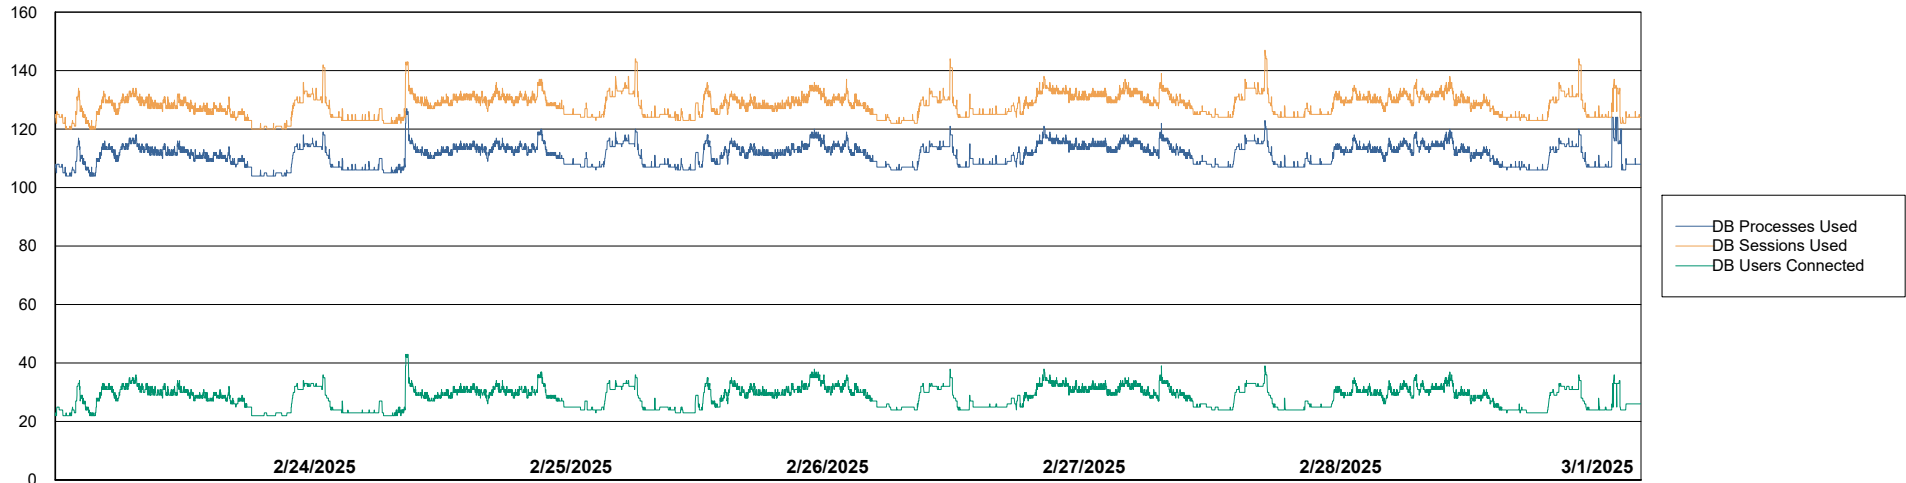

Weekly SLA Customer Report

Customer CUS_Production (24/7)
Database ID 131

Database Performance CUS_PRD_ABSDB1_ABS1

Weekly SLA Customer Report

Customer CUS_Production (24/7)
Database ID 131

Database Performance CUS_PRD_ABSDB2_HSBABS1