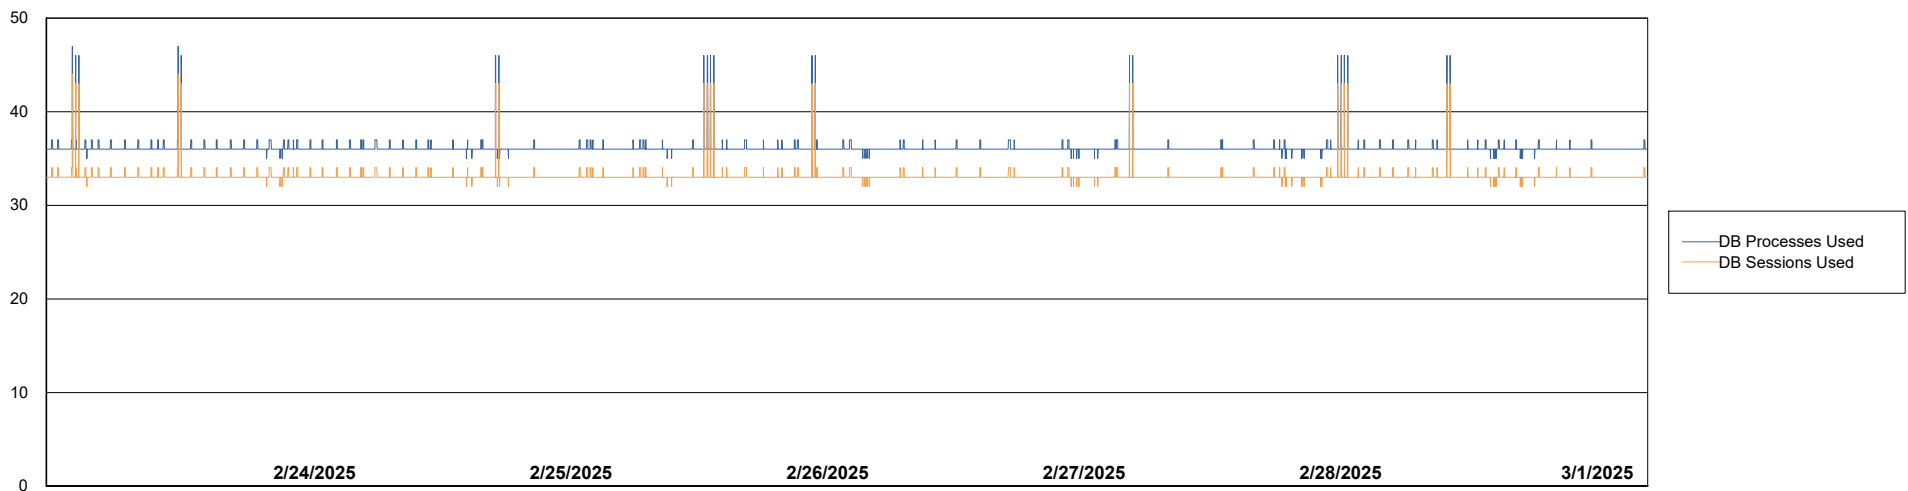

Database Performance CUS_PRD_ABSDB2_HSBABS1

DB Processes Max 1,000