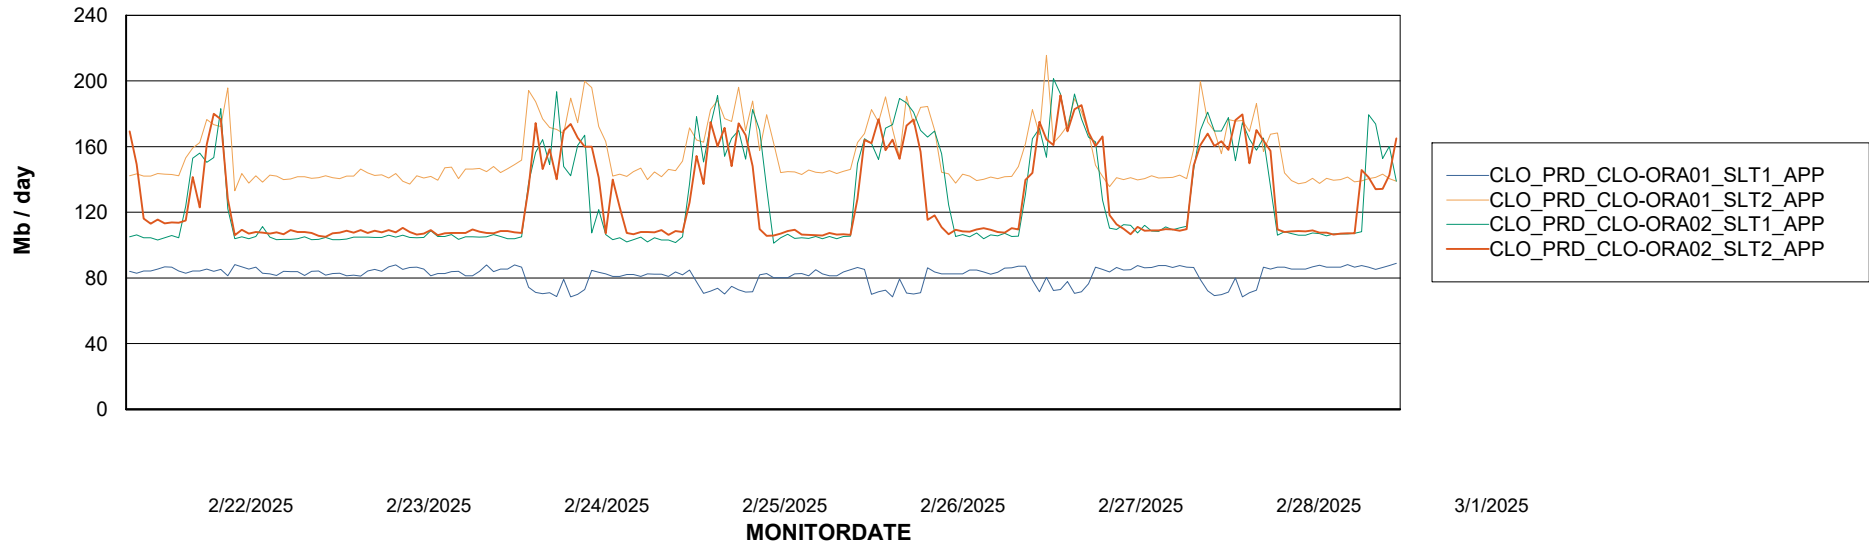

ABSSolute Application Server Services

Avg memory used per ABS Server Service