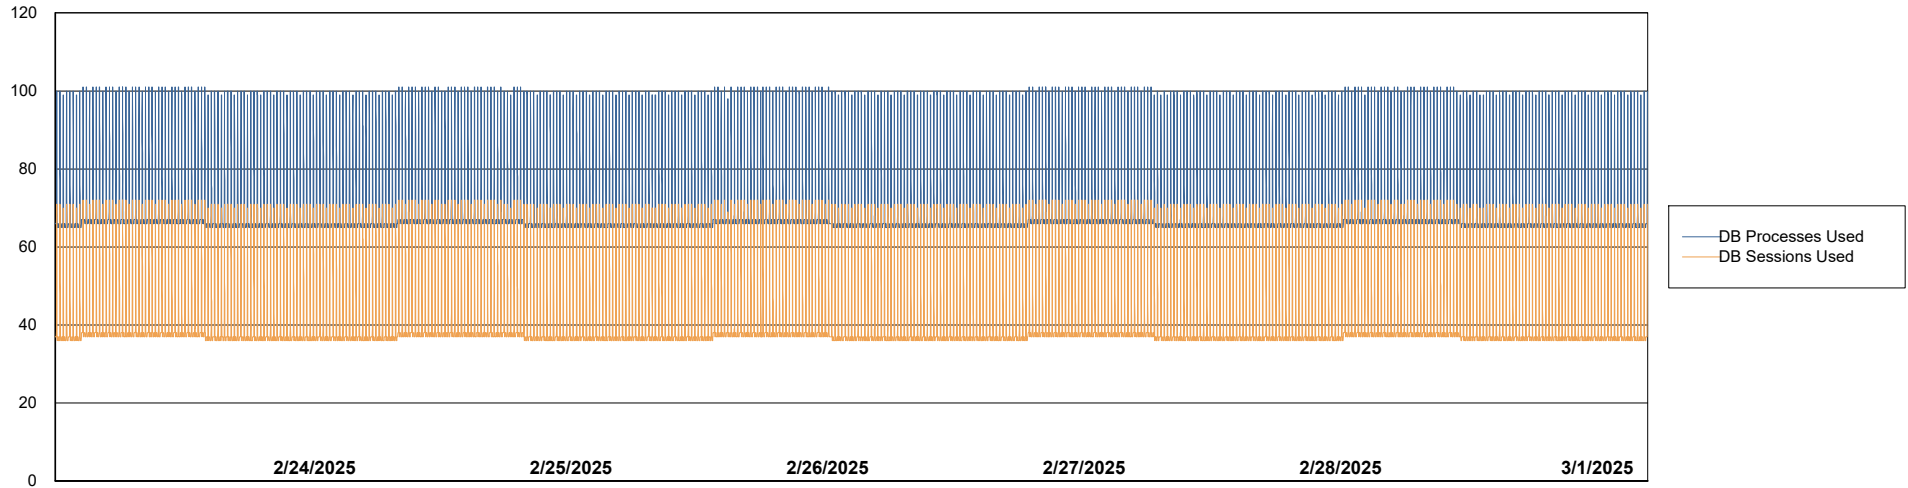

Database Performance CLO_PRD_CLO-ORA02_HSBABS1

DB Processes Max 1,000