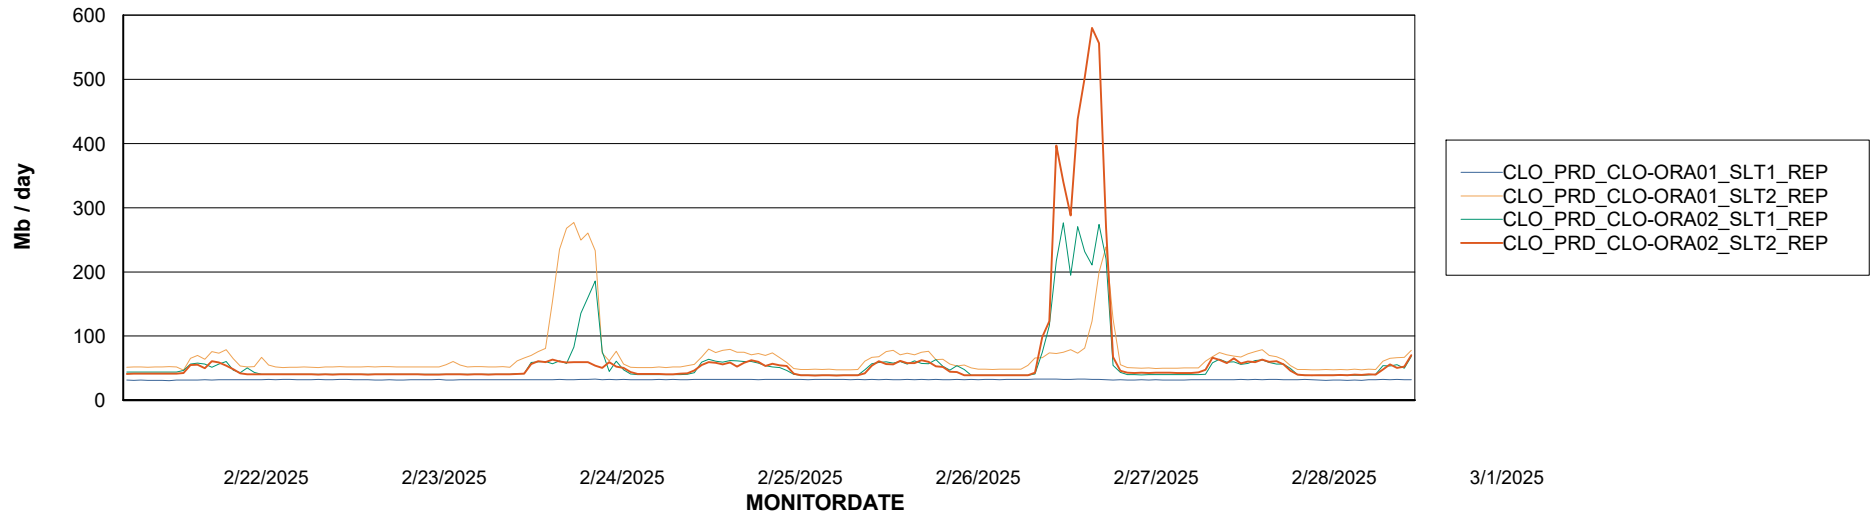

Avg memory used per ABS Server Service

Avg users per day per ABS server

Weekly SLA Customer Report

Customer CLO Production
Database ID 38

ABSSolute Application ReportServer Services

Avg memory used per ReportServer Service