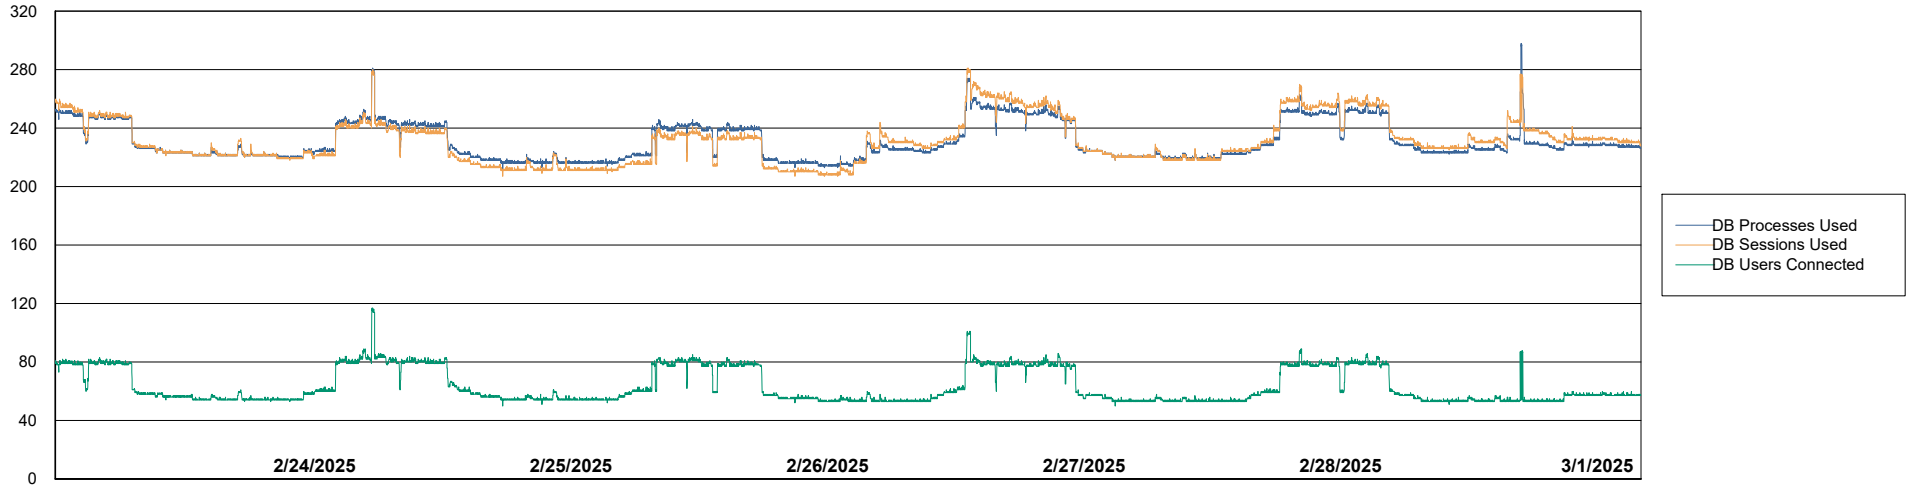

Database Performance CLO_PRD_CLO-ORA01_ABS1