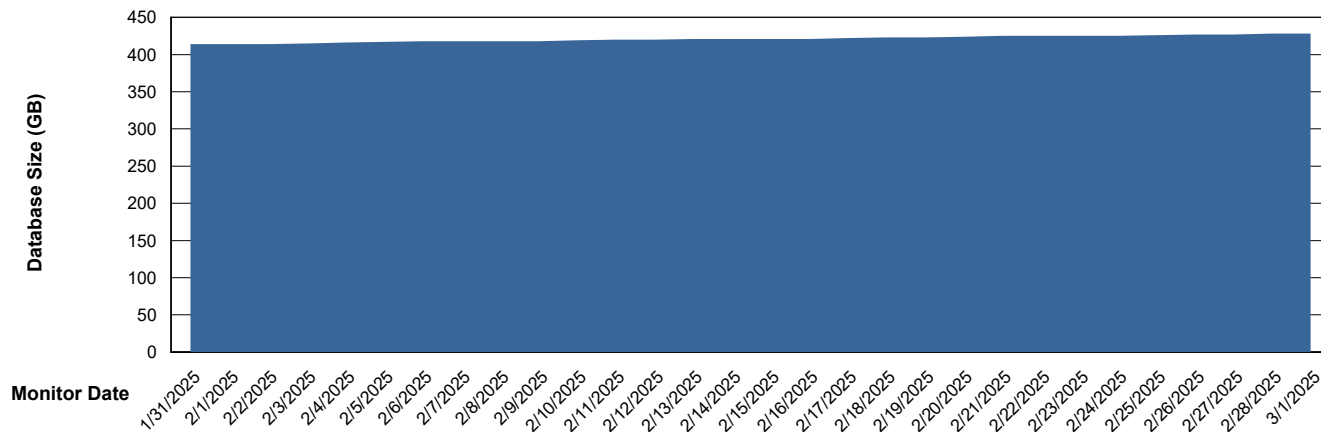

DATABASE SIZE CLB-BI-AMS_ABS1_DB

Database growth over last month

Weekly SLA Customer Report

Customer CLB OCI AMS Production
Database ID 196

DATABASE SIZE CLB-DBS1-AMS_PROD_ABS1

Database growth over last month