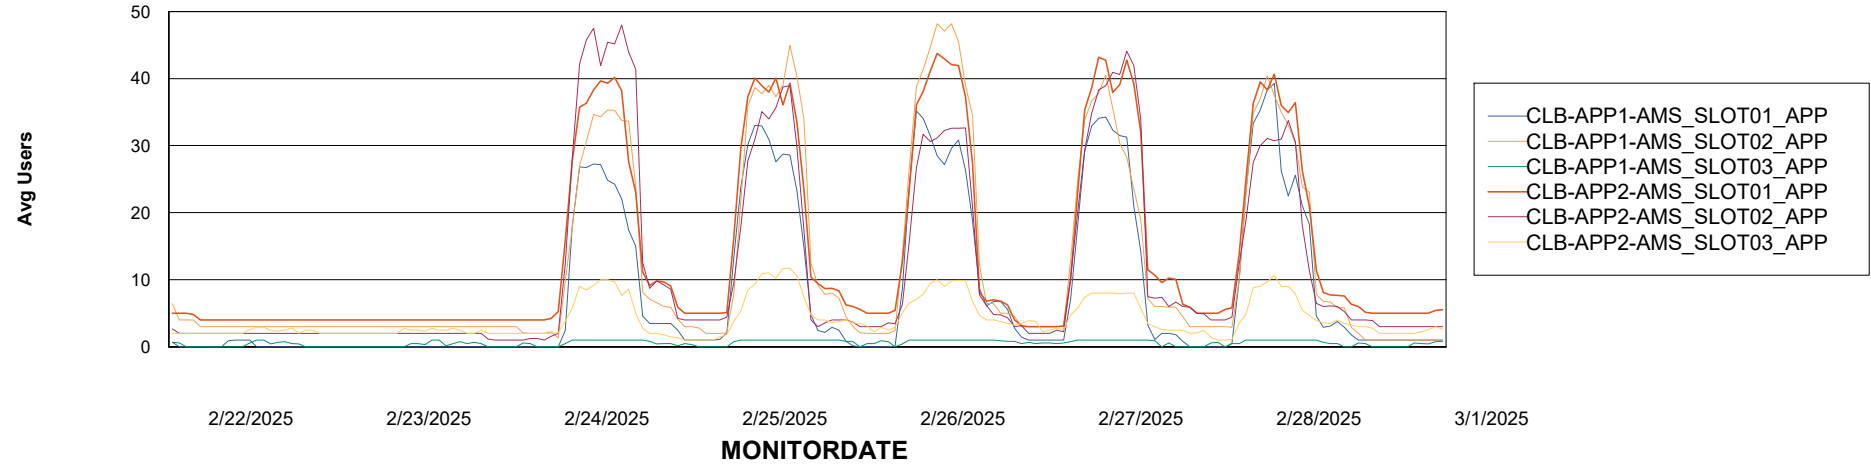

Avg users per day per ABS server