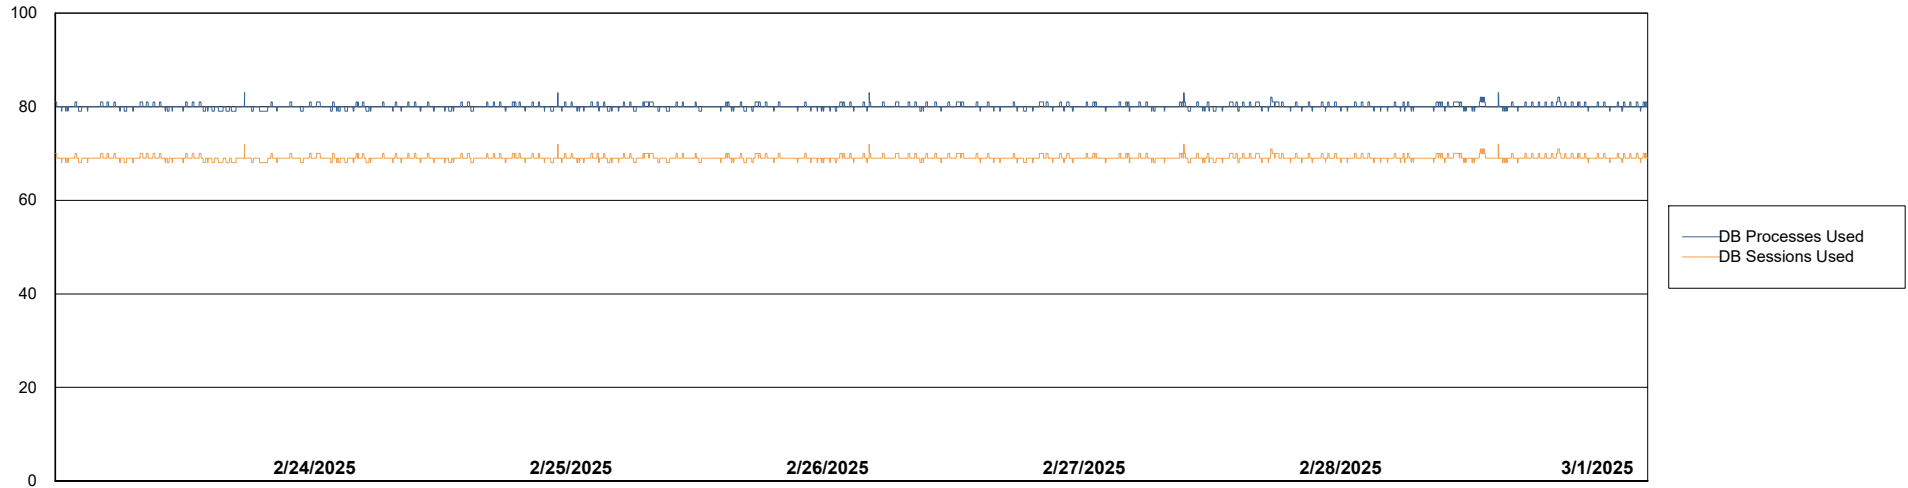

Database Performance   CLB-DBS2-AMS_PROD_HSBABS1

DB Processes Max   1,000
DB Processes Max   4
DB Processes Max   0