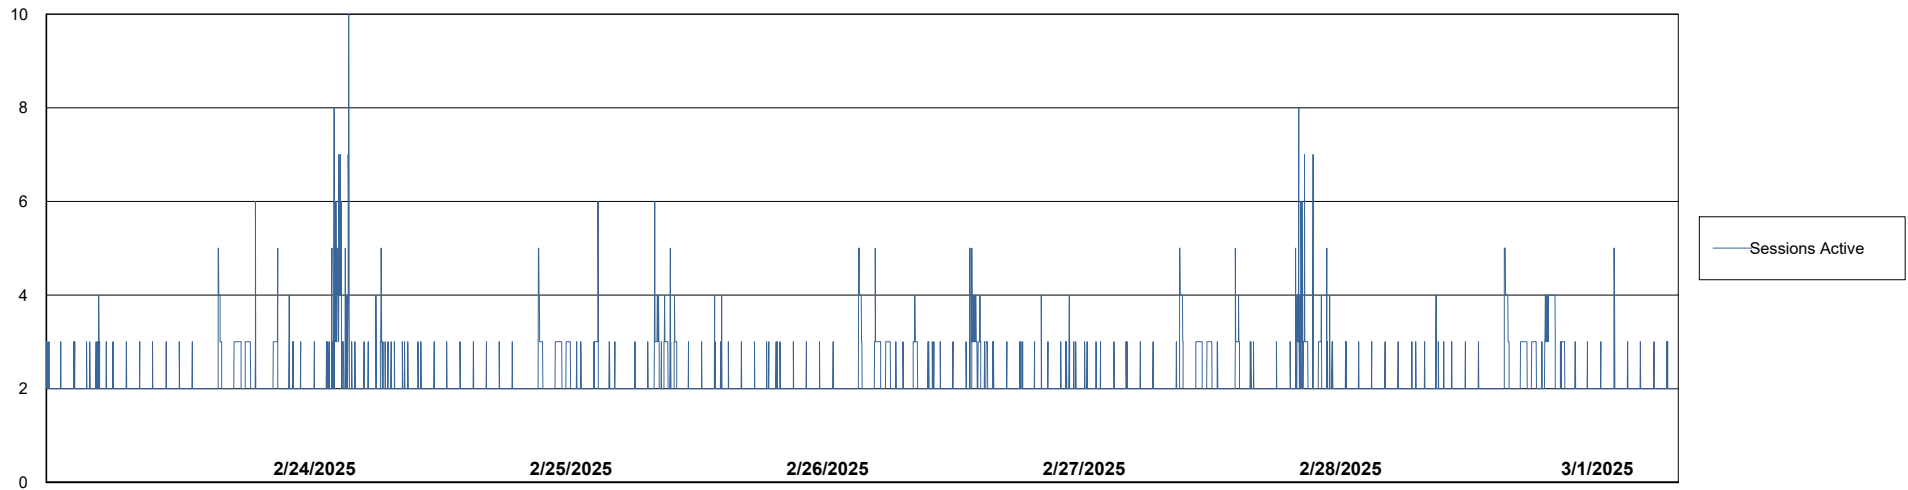

Weekly SLA Customer Report

Customer CLB OCI AMS Production
Database ID 196

Database Performance CLB-BI2-AMS_ABS1_DB_FL

Weekly SLA Customer Report

Customer: CLB OCI AMS Production
Database ID: 196

Database Performance: CLB-BI-AMS_ABS1_DB