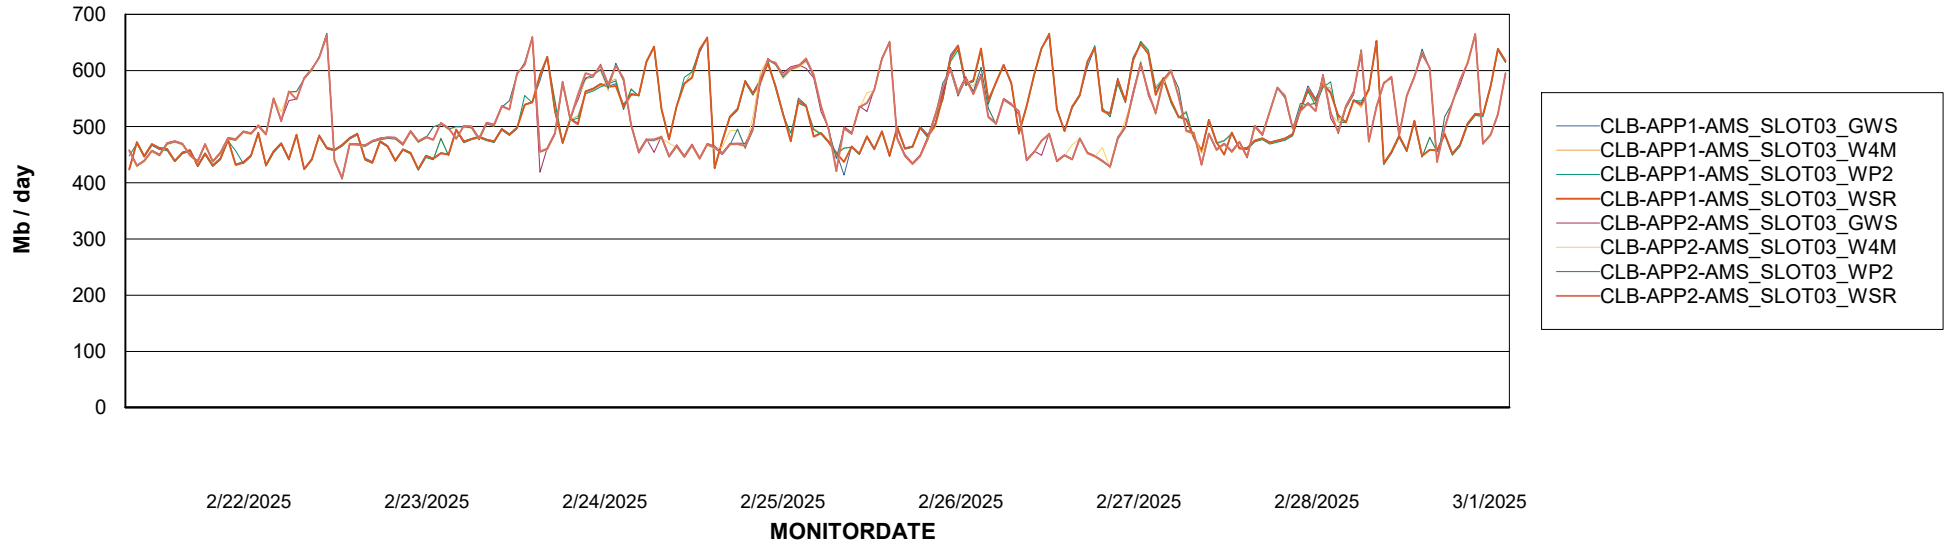

ABSSolute Web Component Services

Avg memory used per ABS Web component