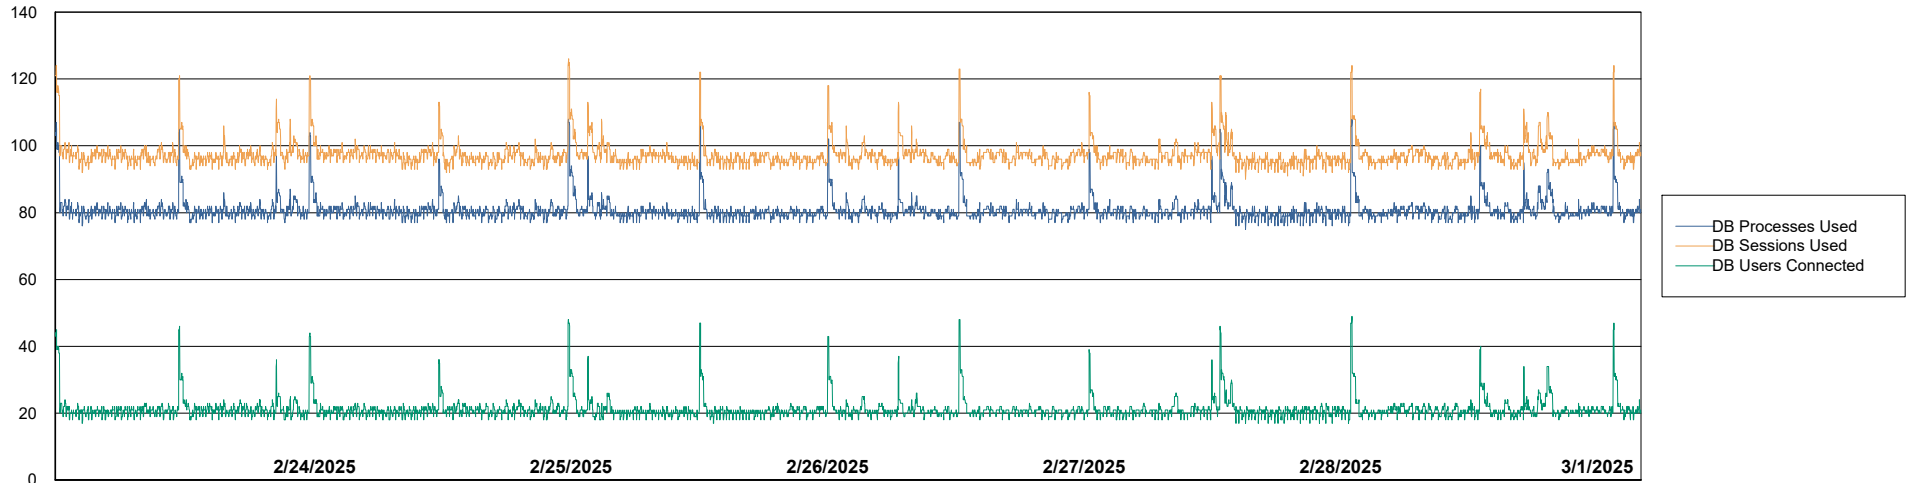

Database Performance   CLB-BI2-AMS_ABS1_DB_FL