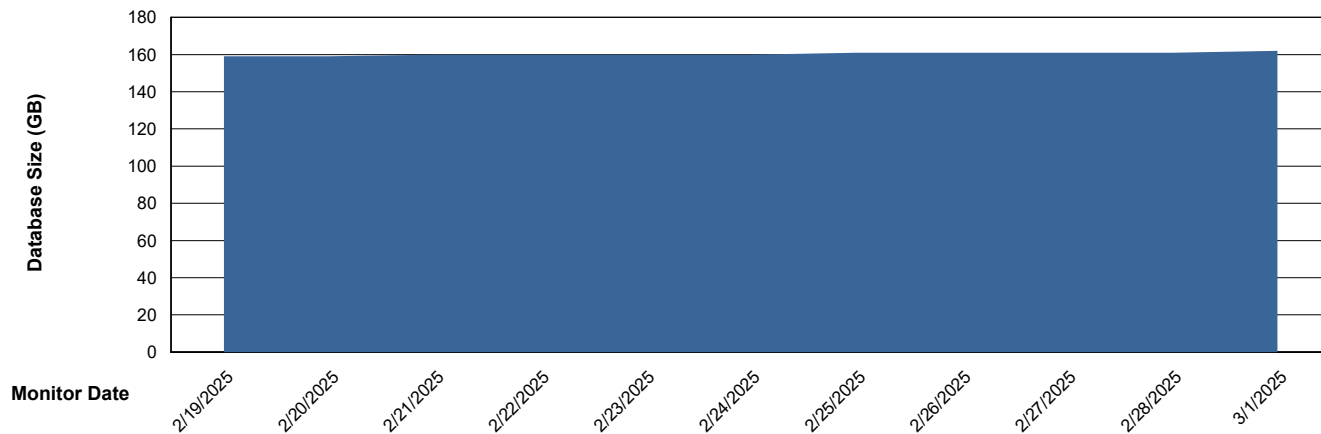

DATABASE SIZE CLB-BI-AMS_ABS1_DB

Database growth over last month

Weekly SLA Customer Report

Customer CLB OCI AMS Production
Database ID 196

DATABASE SIZE CLB-DBS1-AMS_PROD_ABS1

Database growth over last month