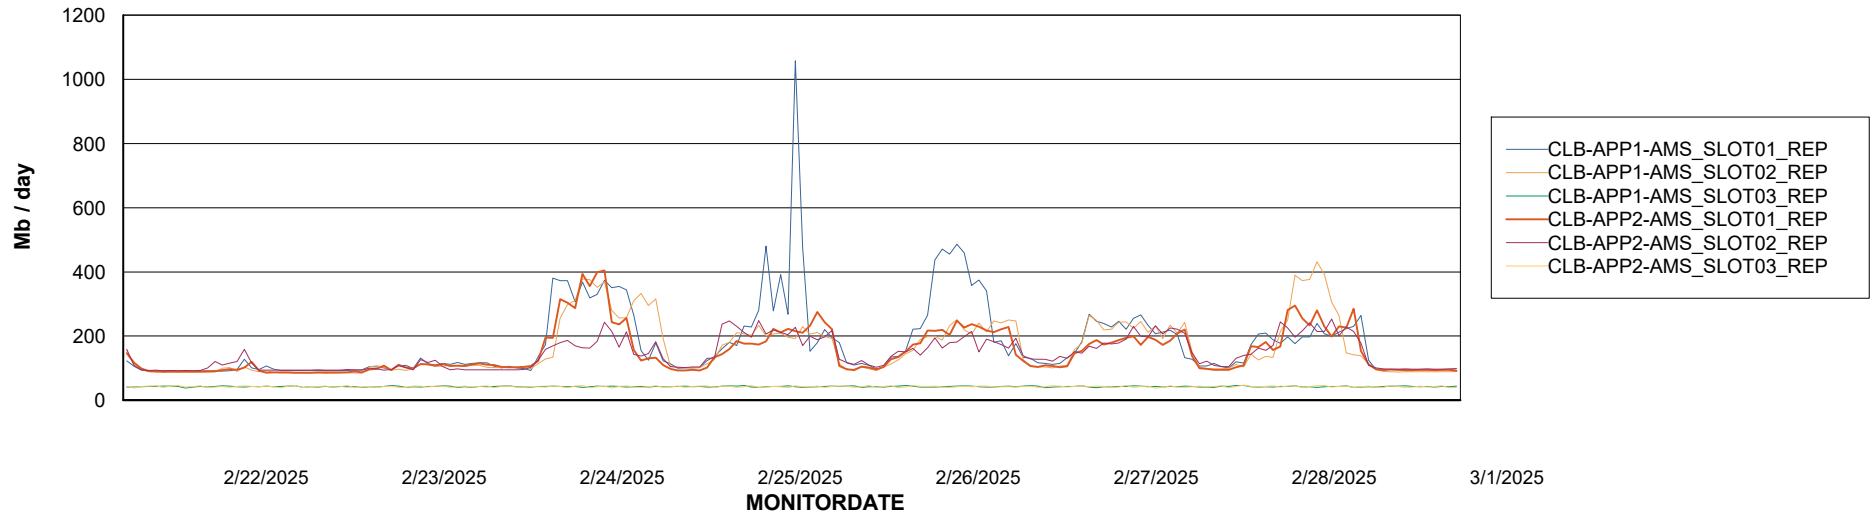

Avg memory used per ABS Server Service

Avg users per day per ABS server

Weekly SLA Customer Report

Customer CLB OCI AMS Production
Database ID 196

ABSSolute Application ReportServer Services

Avg memory used per ReportServer Service