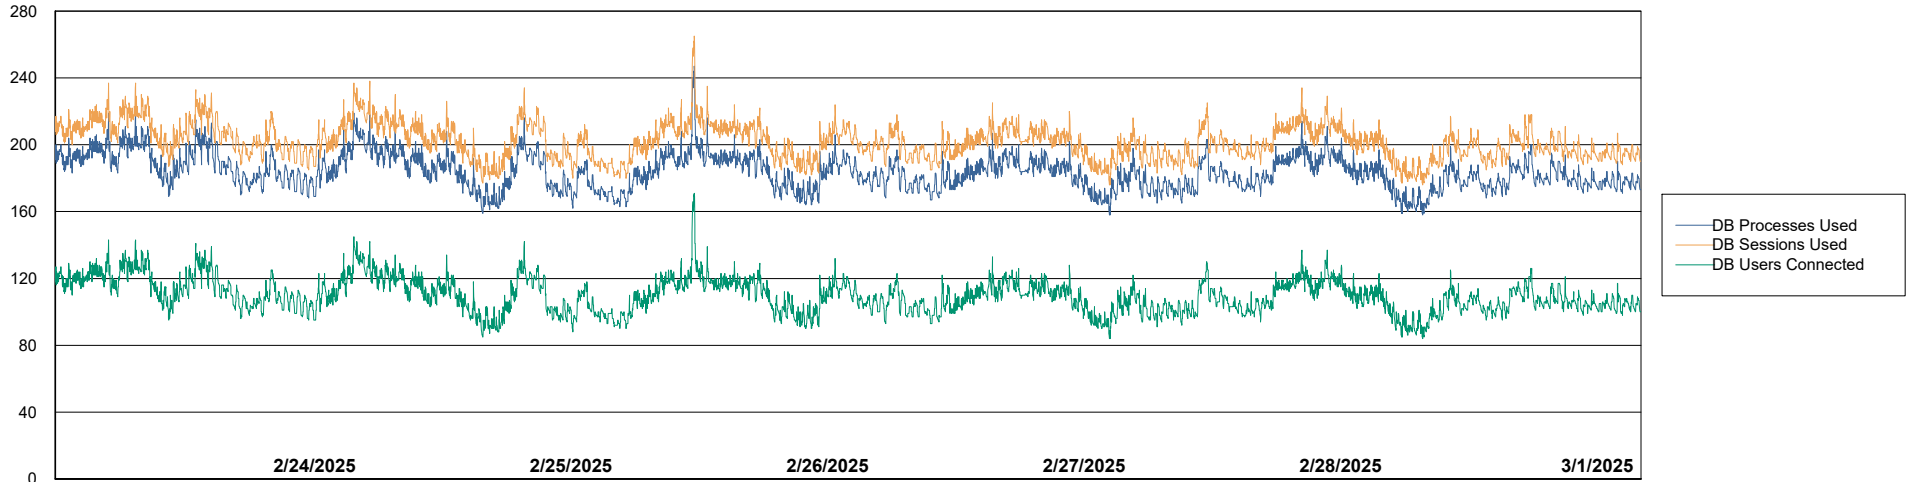

Database Performance   CLB-DBS1-AMS_PROD_ABS1