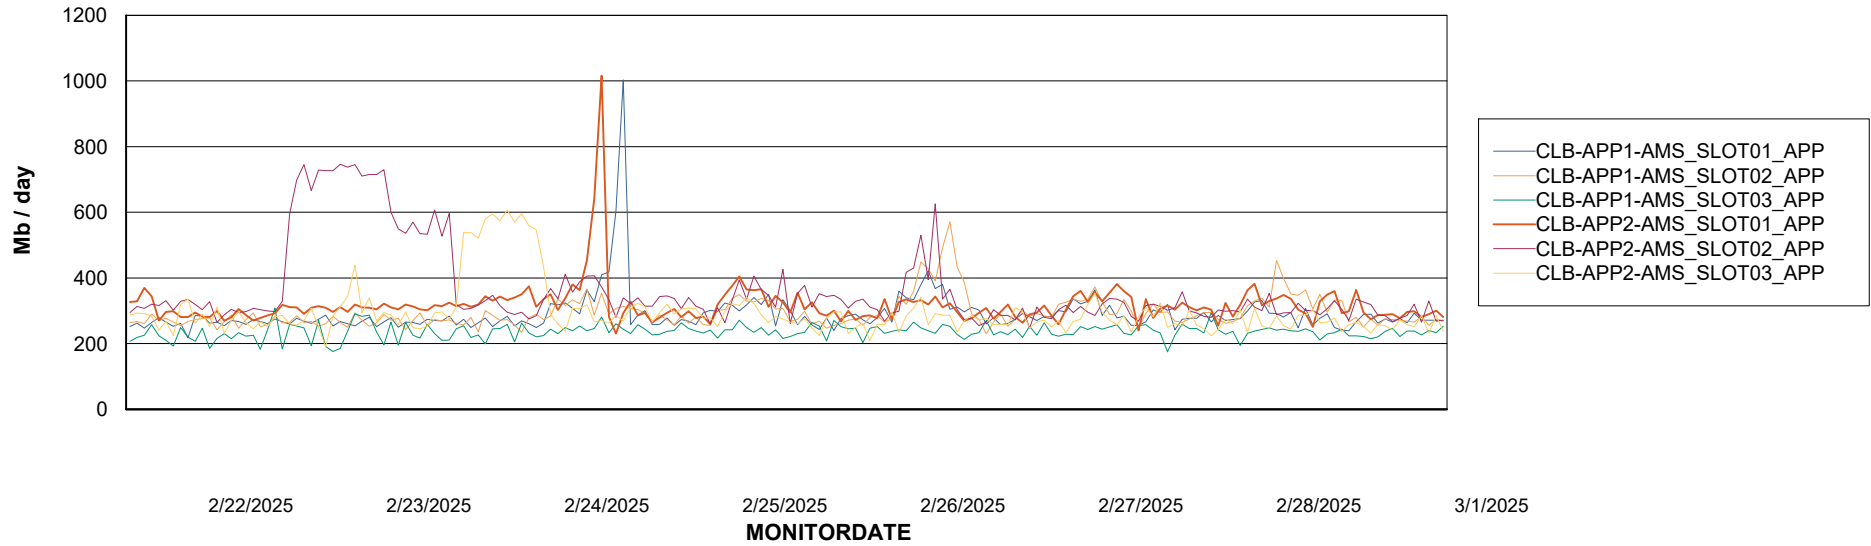

ABSSolute Application Server Services

Avg memory used per ABS Server Service