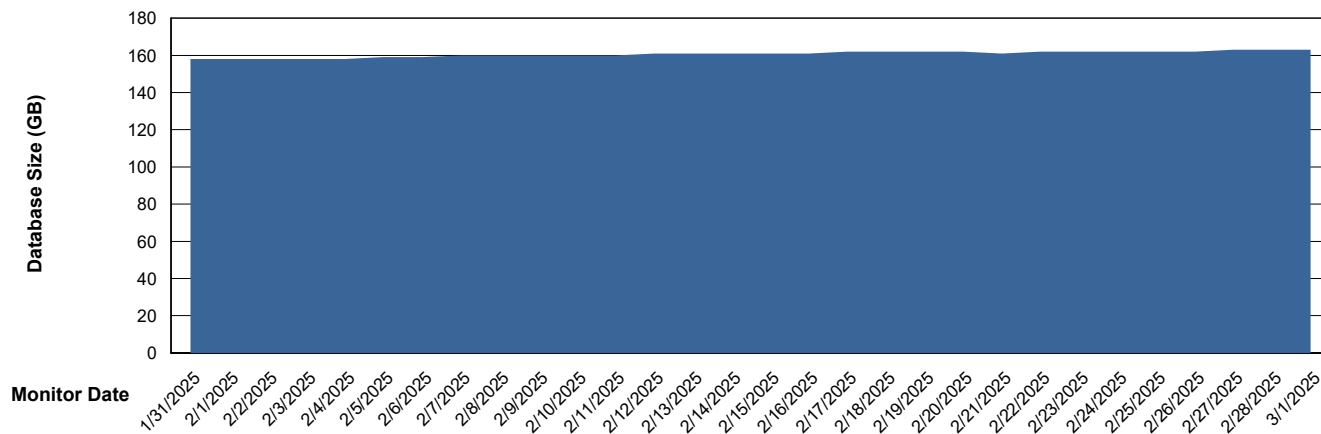

DB Processes Max 1,000
DB Processes Max 4
DB Processes Max 0

Weekly SLA Customer Report

Customer CLB OCI AMS Production
Database ID 196

DATABASE SIZE CLB-BI2-AMS_ABS1_DB_FL

Database growth over last month

DATABASE SIZE CLB-BI-AMS_ABS1_DB

Database growth over last month

Weekly SLA Customer Report

Customer CLB OCI AMS Production
Database ID 196

DATABASE SIZE CLB-DBS1-AMS_PROD_ABS1

Database growth over last month