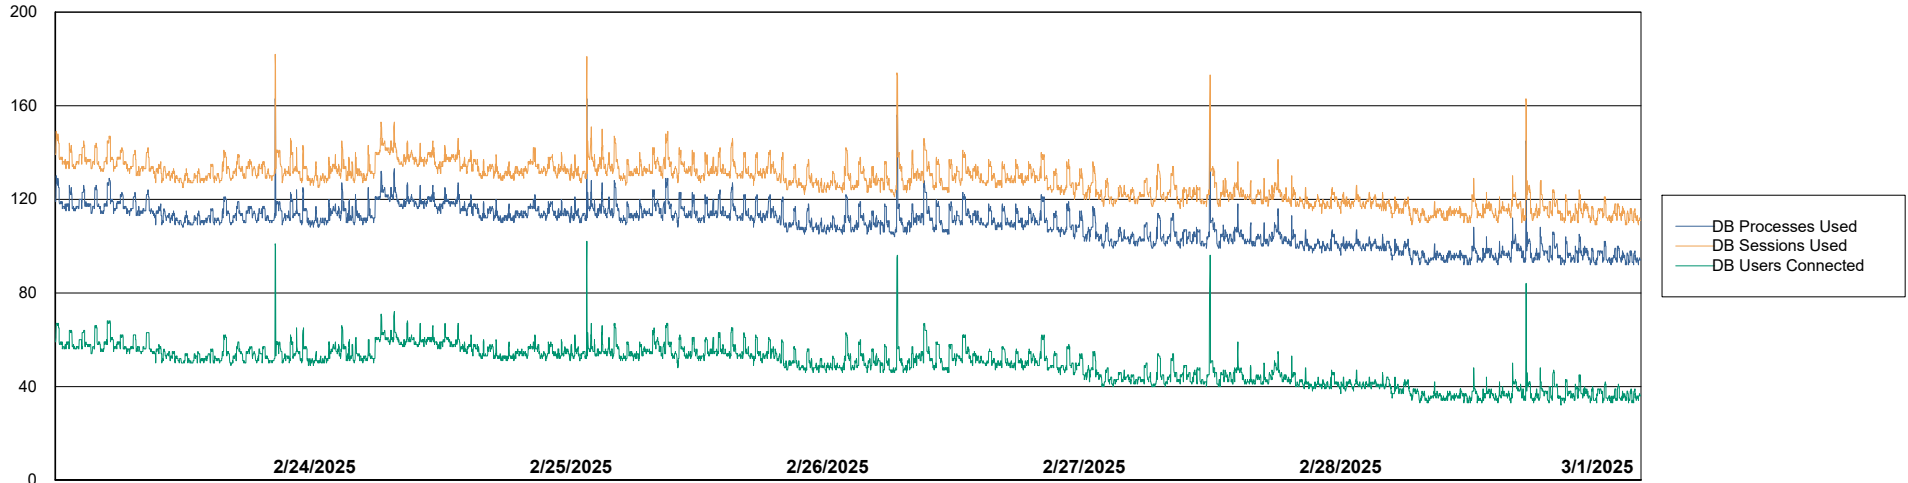

Weekly SLA Customer Report

Customer CLB OCI AMS Production
Database ID 196

Database Performance CLB-BI2-AMS_ABS1_DB_FL

Weekly SLA Customer Report

Customer: CLB OCI AMS Production
Database ID: 196

Database Performance: CLB-BI-AMS_ABS1_DB