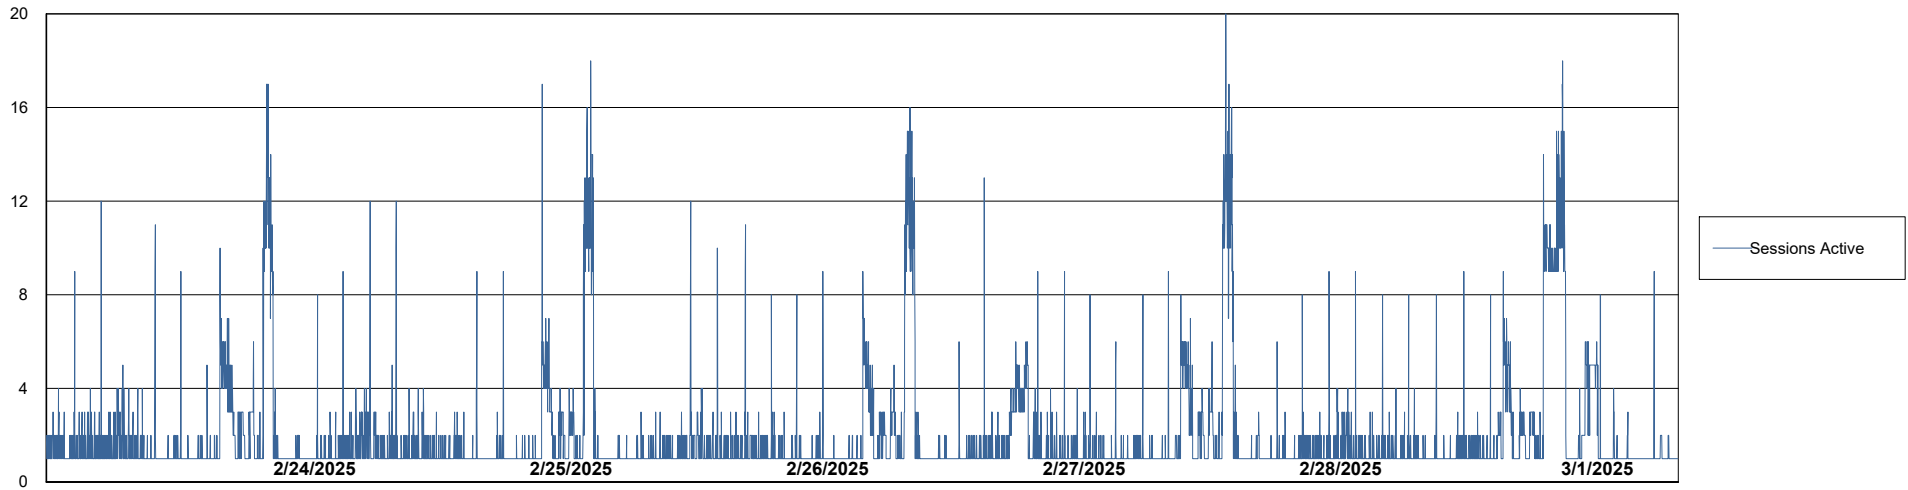

Database Performance   CLB-DBS1-AMS_PROD_ABS1