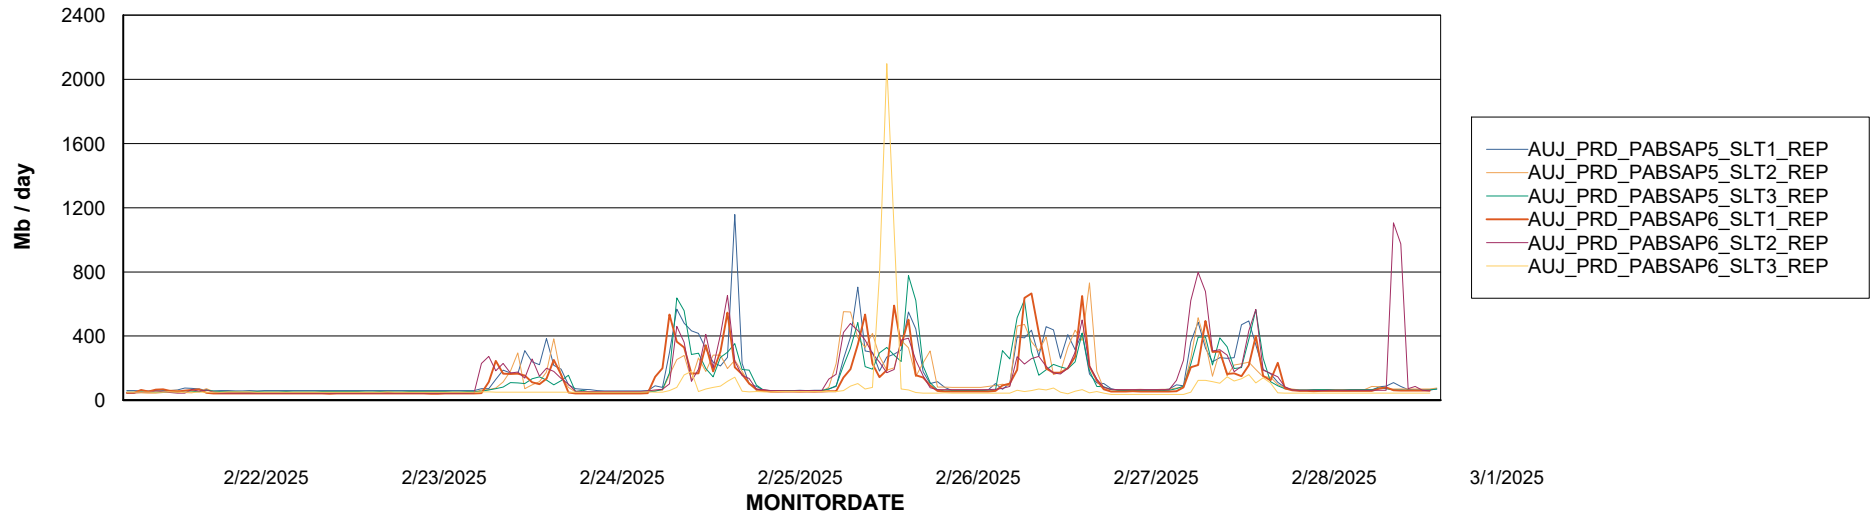

ABSSolute Application ReportServer Services

Avg memory used per ReportServer Service