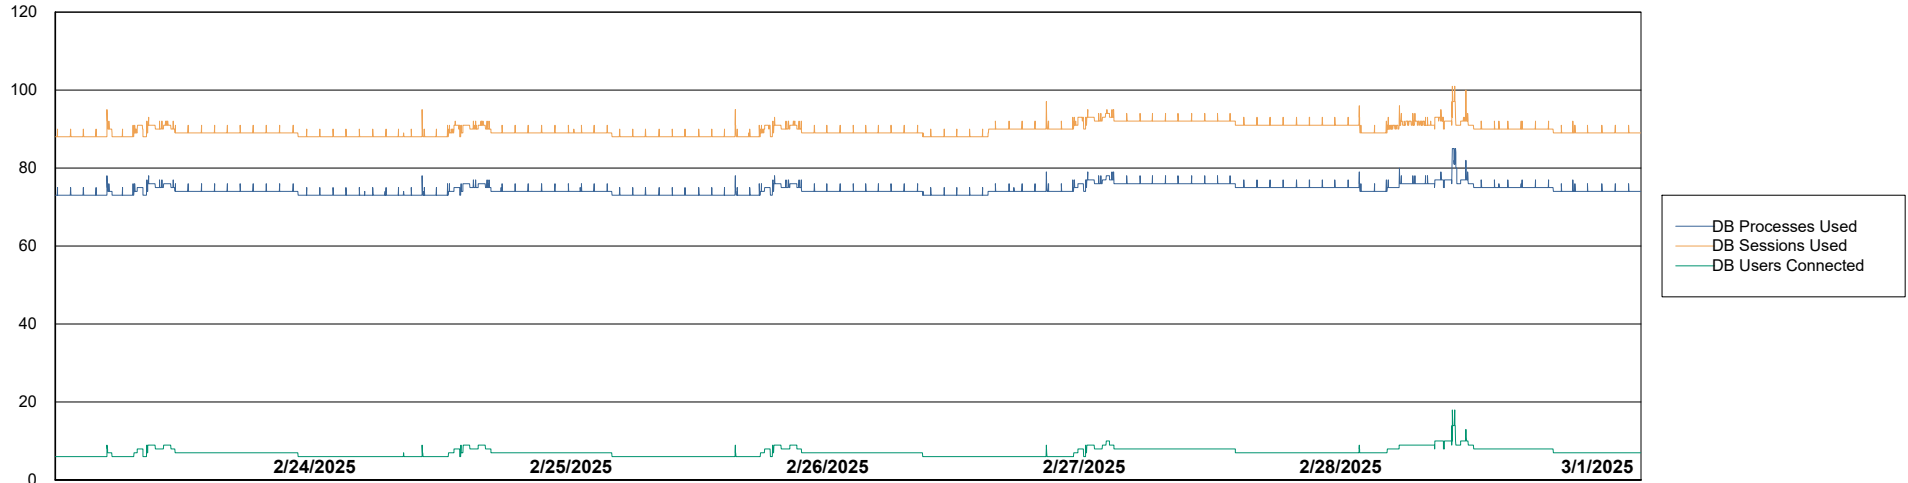

Weekly SLA Customer Report

Customer AUJ_Production
Database ID 41

Database Performance AUJ_ABSEM3_DB

Weekly SLA Customer Report

Customer AUJ_Production
Database ID 41

Database Performance AUJ_BI3_DB

Weekly SLA Customer Report