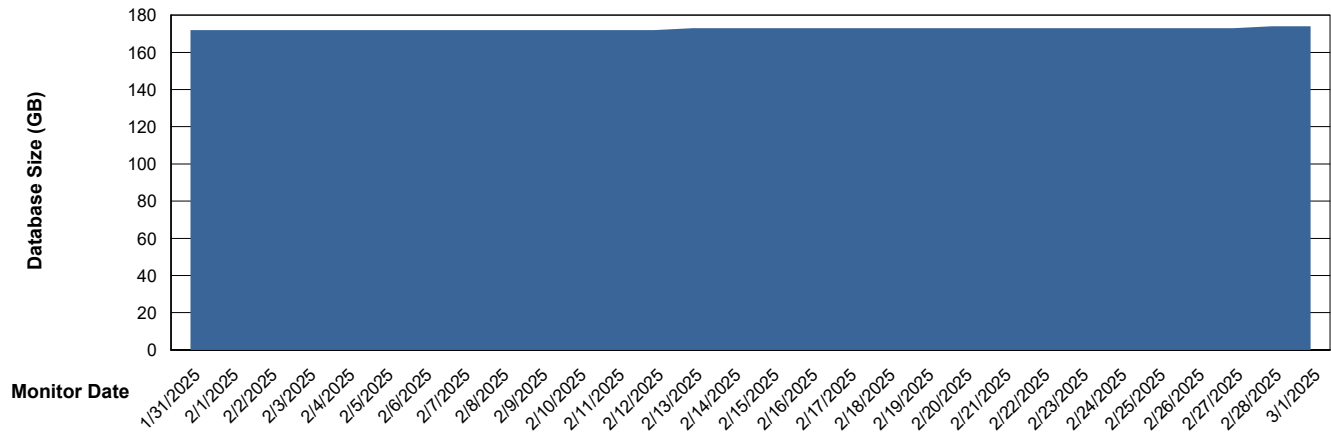

Customer AUJ_Production
Database ID 41

Database Performance AUJ_DB3_Primary

Weekly SLA Customer Report

Customer AUJ_Production
Database ID 41

DATABASE SIZE AUJ_ABSEM3_DB

Database growth over last month

DATABASE SIZE AUJ_BI3_DB

Database growth over last month

Weekly SLA Customer Report

Customer AUJ_Production
Database ID 41

DATABASE SIZE AUJ_DB3_Primary

Database growth over last month

Weekly SLA Customer Report

Customer AUJ_Production
 Database ID 41