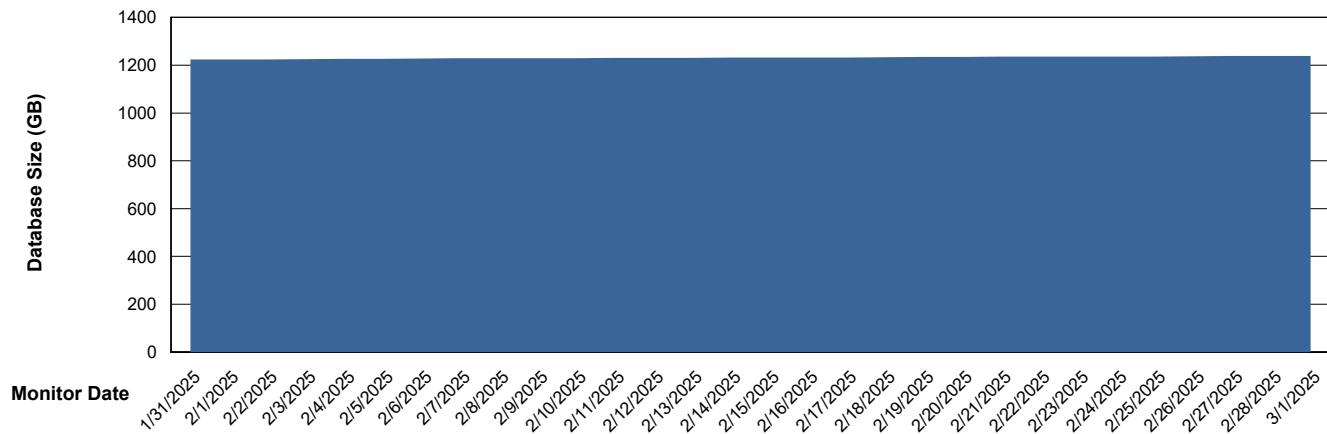

Database growth over last month

Weekly SLA Customer Report

Customer AUJ_Production
Database ID 41

DATABASE SIZE AUJ_DB3_Primary

Database growth over last month

Weekly SLA Customer Report

Customer AUJ_Production
 Database ID 41