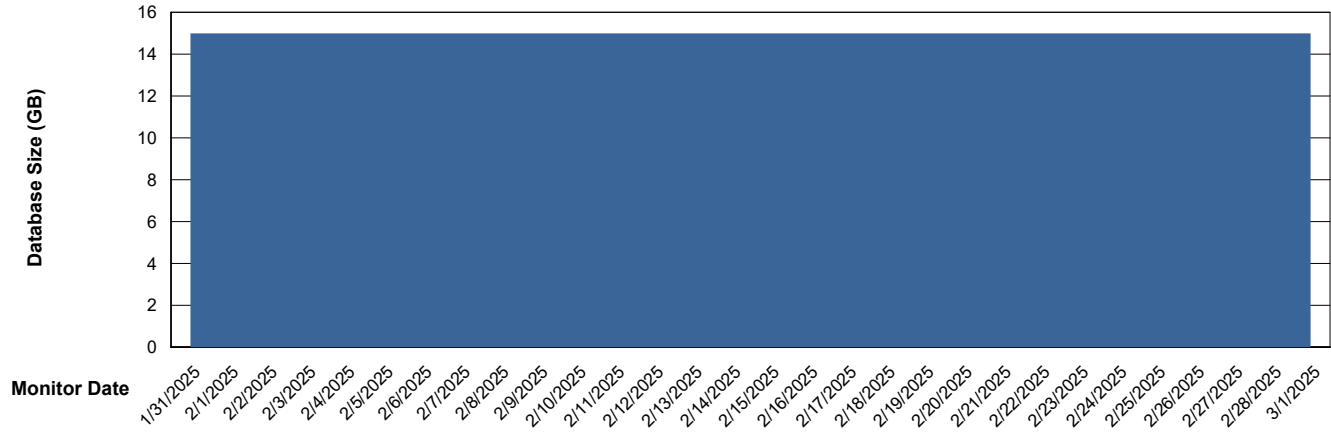

Customer AUJ_Production
Database ID 41

Database Performance AUJ_DB3_Primary

Weekly SLA Customer Report

Customer AUJ_Production
Database ID 41

DATABASE SIZE AUJ_ABSEM3_DB

Database growth over last month

DATABASE SIZE AUJ_BI3_DB

Database growth over last month

Weekly SLA Customer Report

Customer AUJ_Production
Database ID 41

DATABASE SIZE AUJ_DB3_Primary

Database growth over last month

Weekly SLA Customer Report

Customer AUJ_Production
 Database ID 41