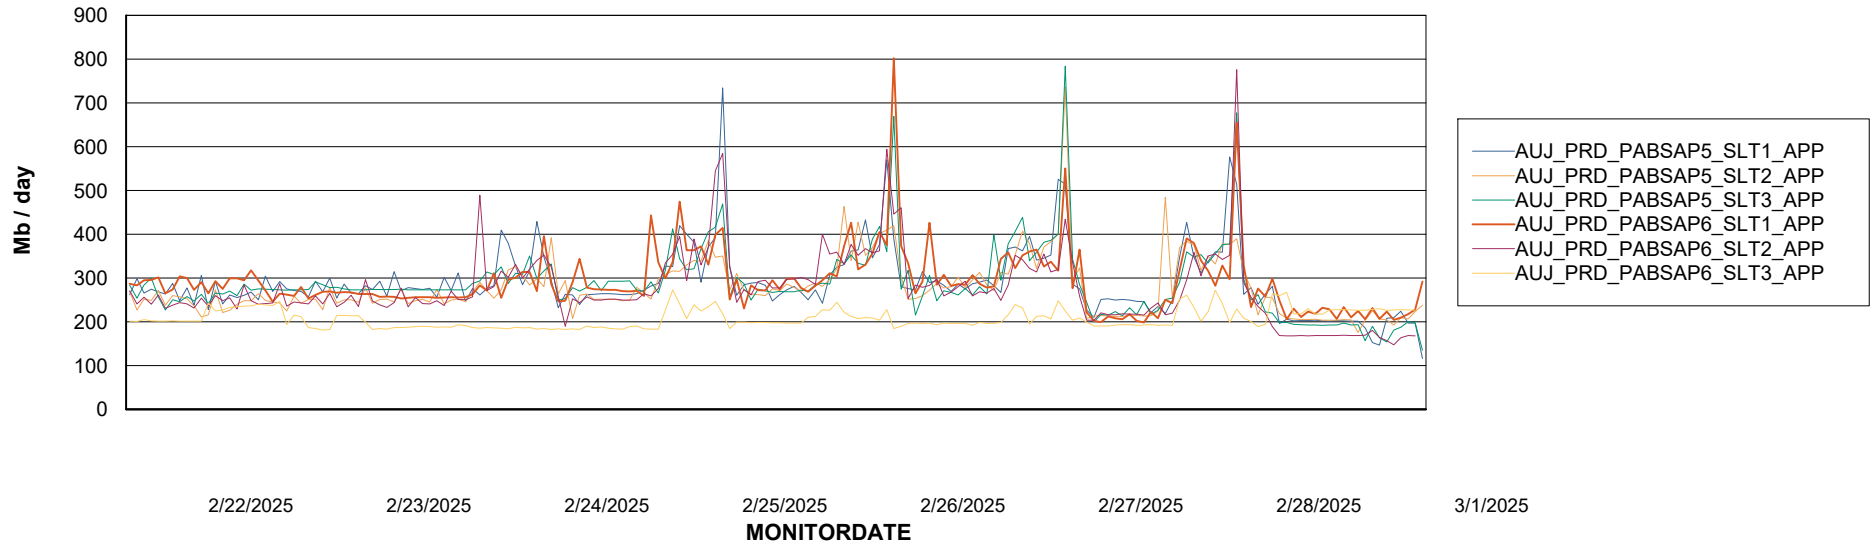

ABSSolute Application Server Services

Avg memory used per ABS Server Service