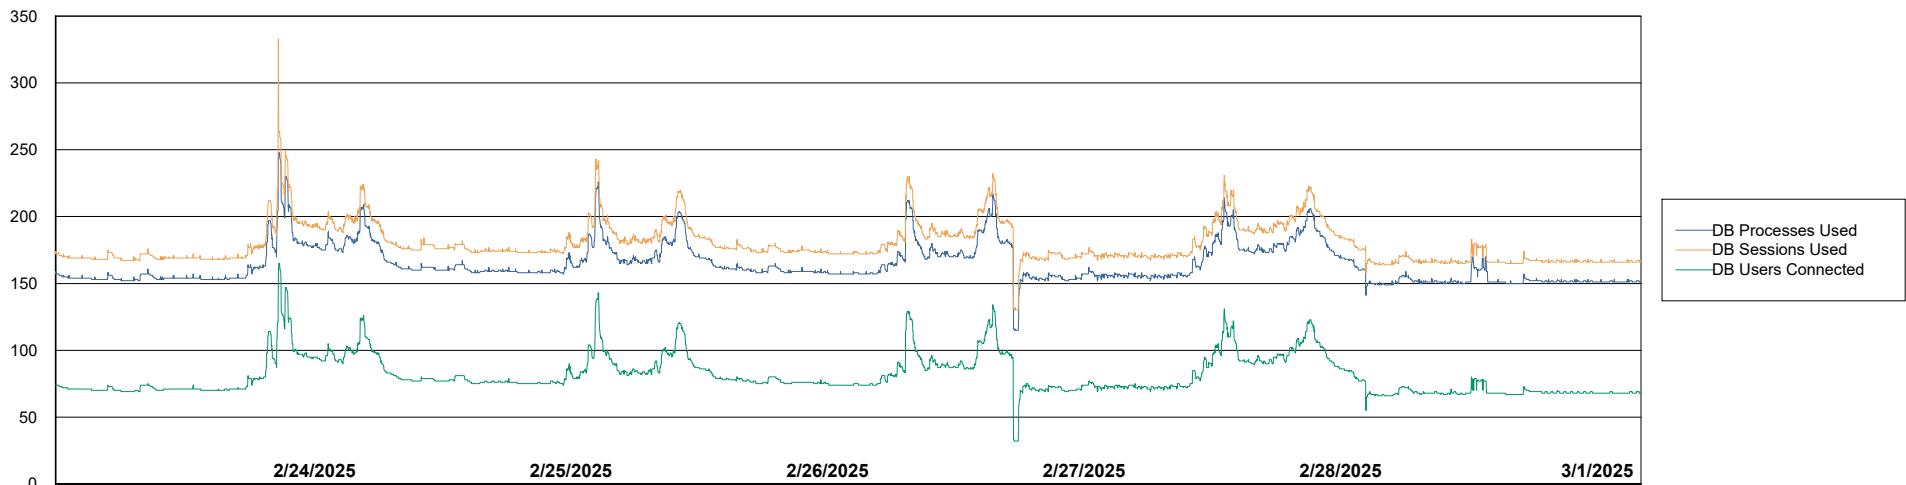

Database Performance AUJ_DB3_Primary