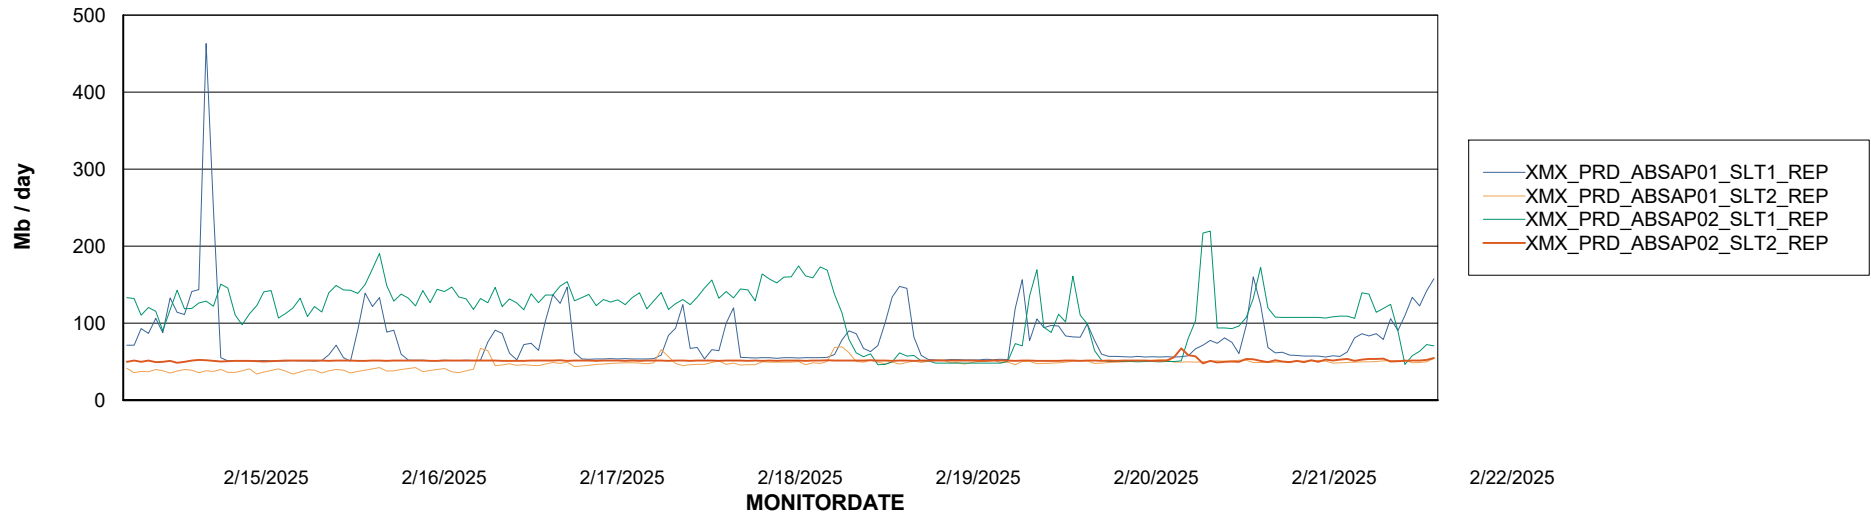

ABSSolute Application ReportServer Services

Avg memory used per ReportServer Service