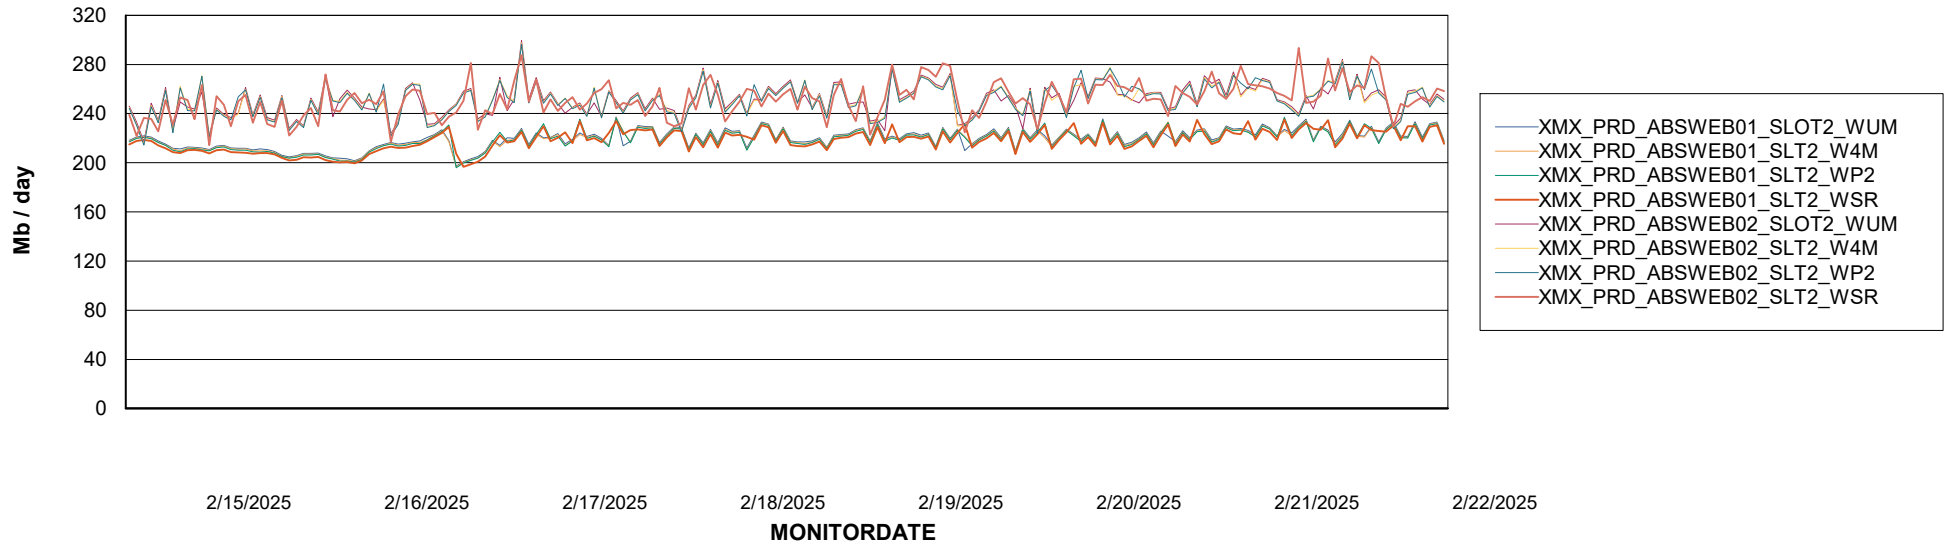

Avg memory used per ReportServer Service

Weekly SLA Customer Report

Customer XMX Production (24/7)
Database ID 146

ABSSolute Web Component Services

Avg memory used per ABS Web component

Weekly SLA Customer Report