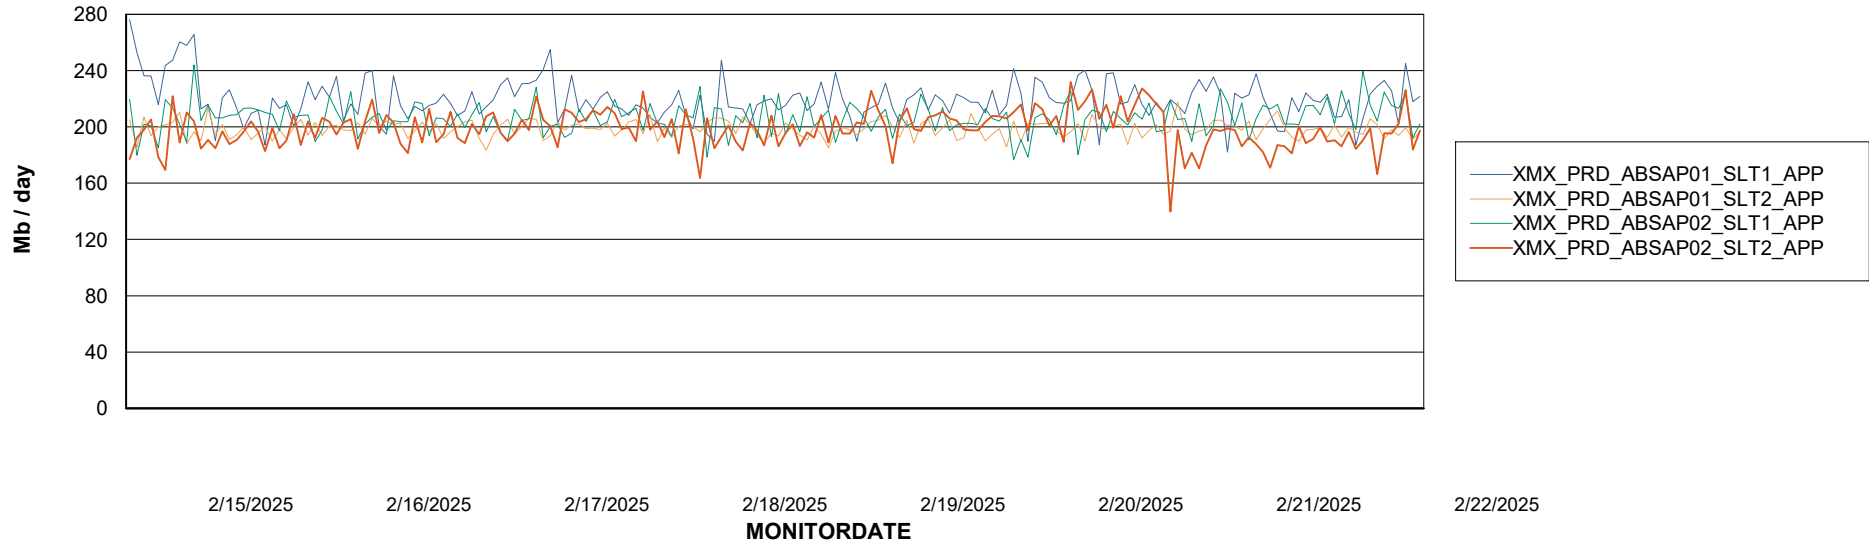

ABSSolute Application Server Services

Avg memory used per ABS Server Service