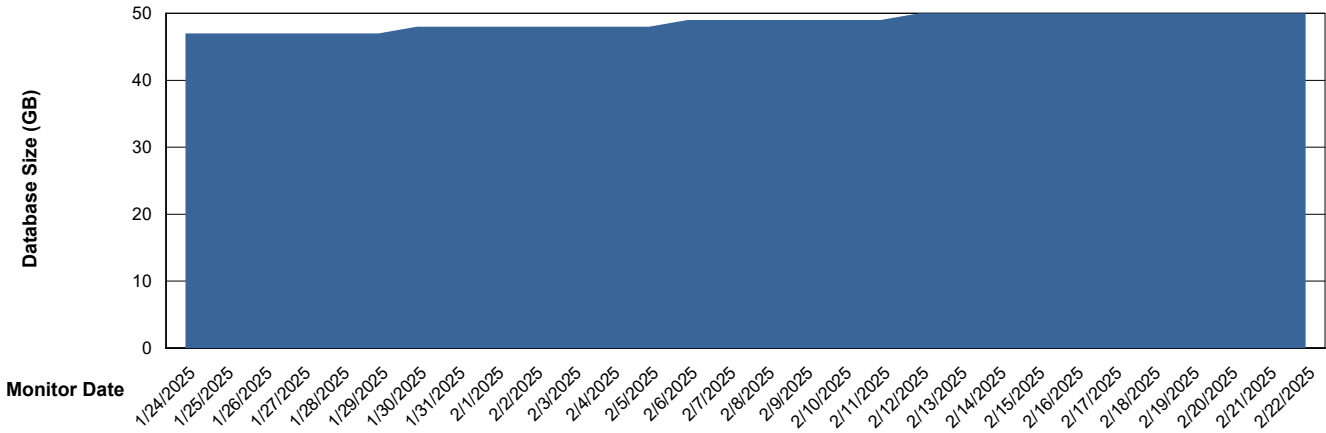

DB Processes Max 1,000
DB Processes Max 4
DB Processes Max 0

Weekly SLA Customer Report

Customer XMX Production (24/7)
 Database ID 146

DATABASE SIZE XMX_PROD_ABSDB01_PRDB_ABS1

Database growth over last month