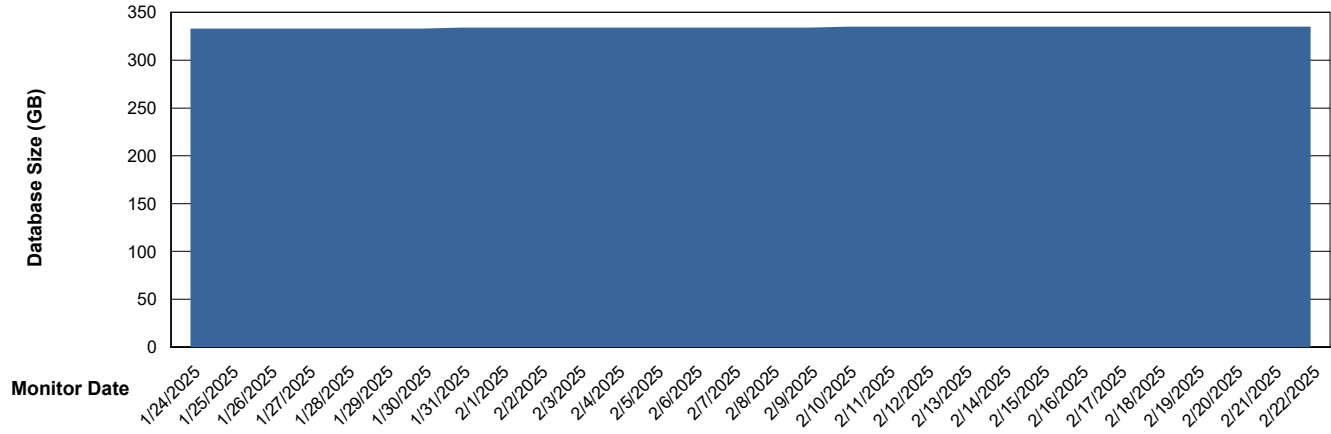

DATABASE SIZE VOS_PRD_ABSORA1-2022_ABS1

Database growth over last month