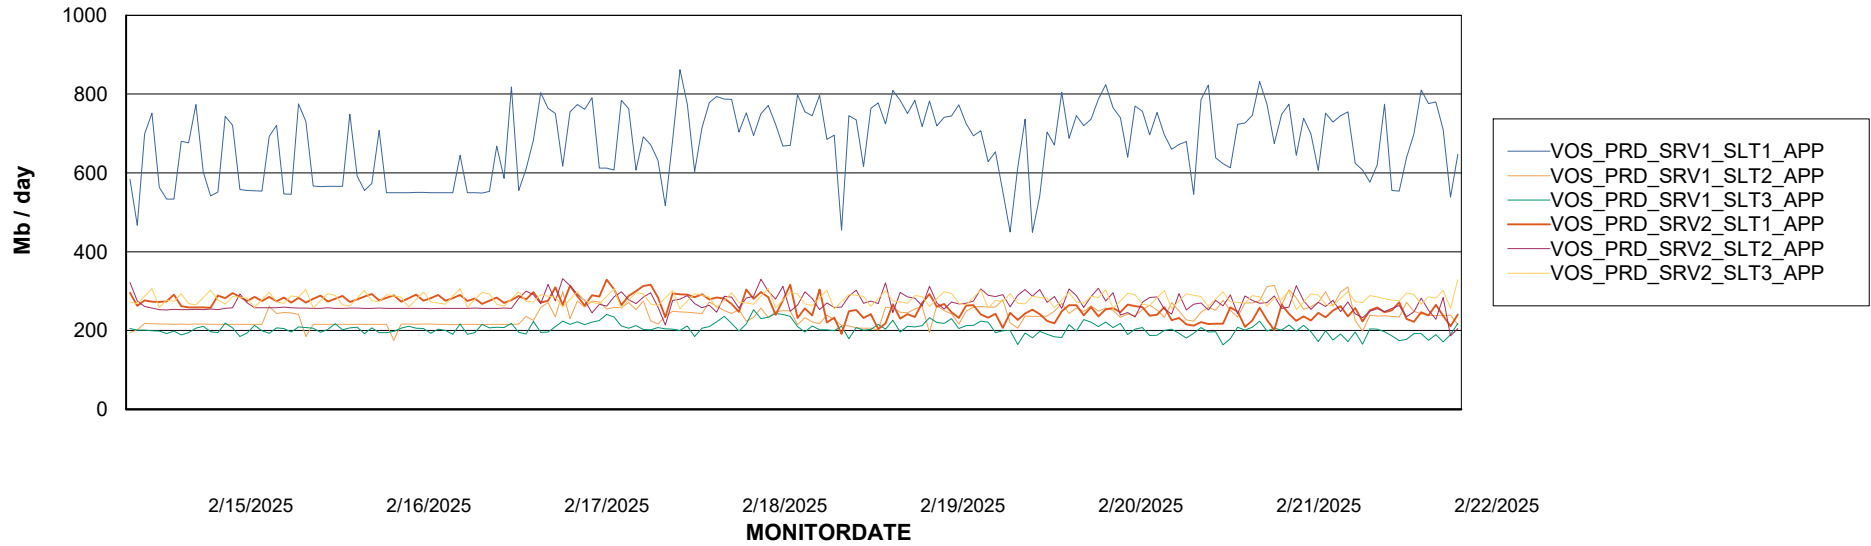

Standby Database Health VOS_Production

Recovery lag for last 7 days

Weekly SLA Customer Report

Customer VOS_Production
Database ID 143

ABSSolute Application Server Services

Avg memory used per ABS Server Service