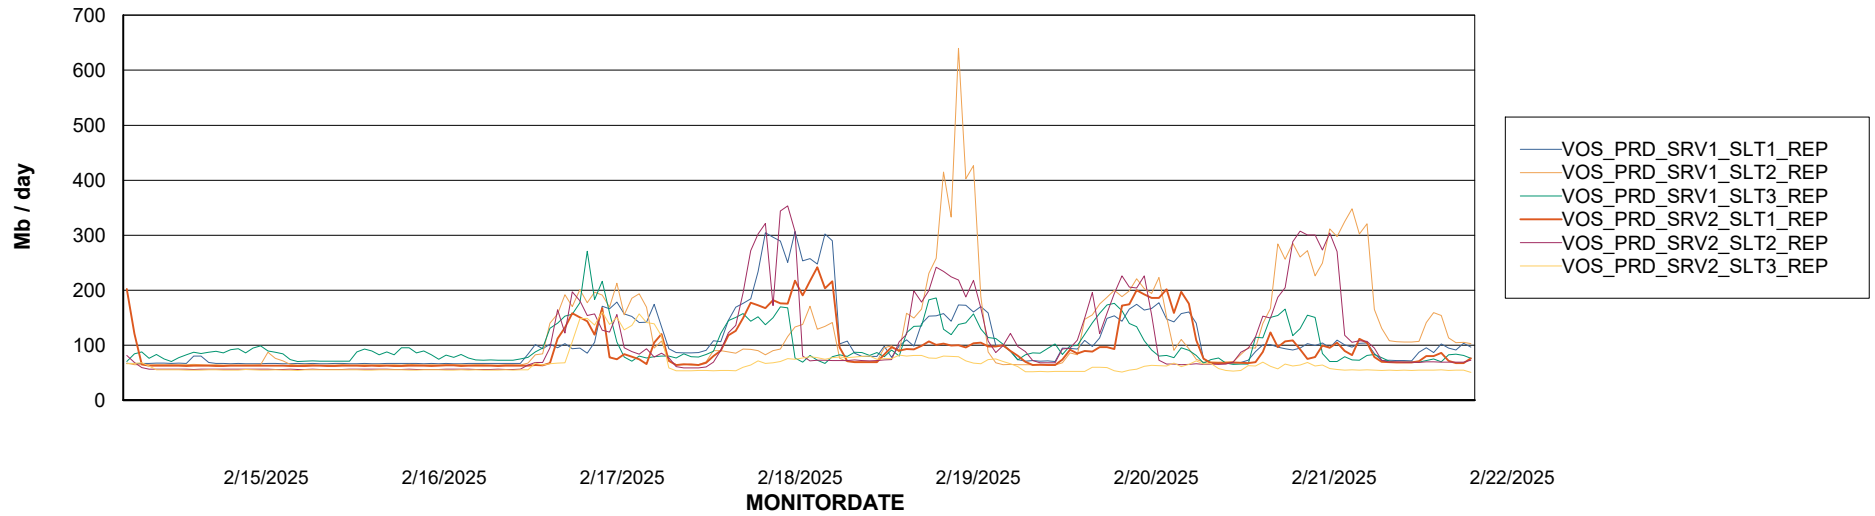

Avg users per day per ABS server

Weekly SLA Customer Report

Customer VOS_Production
Database ID 143

ABSSolute Application ReportServer Services

Avg memory used per ReportServer Service

Weekly SLA Customer Report