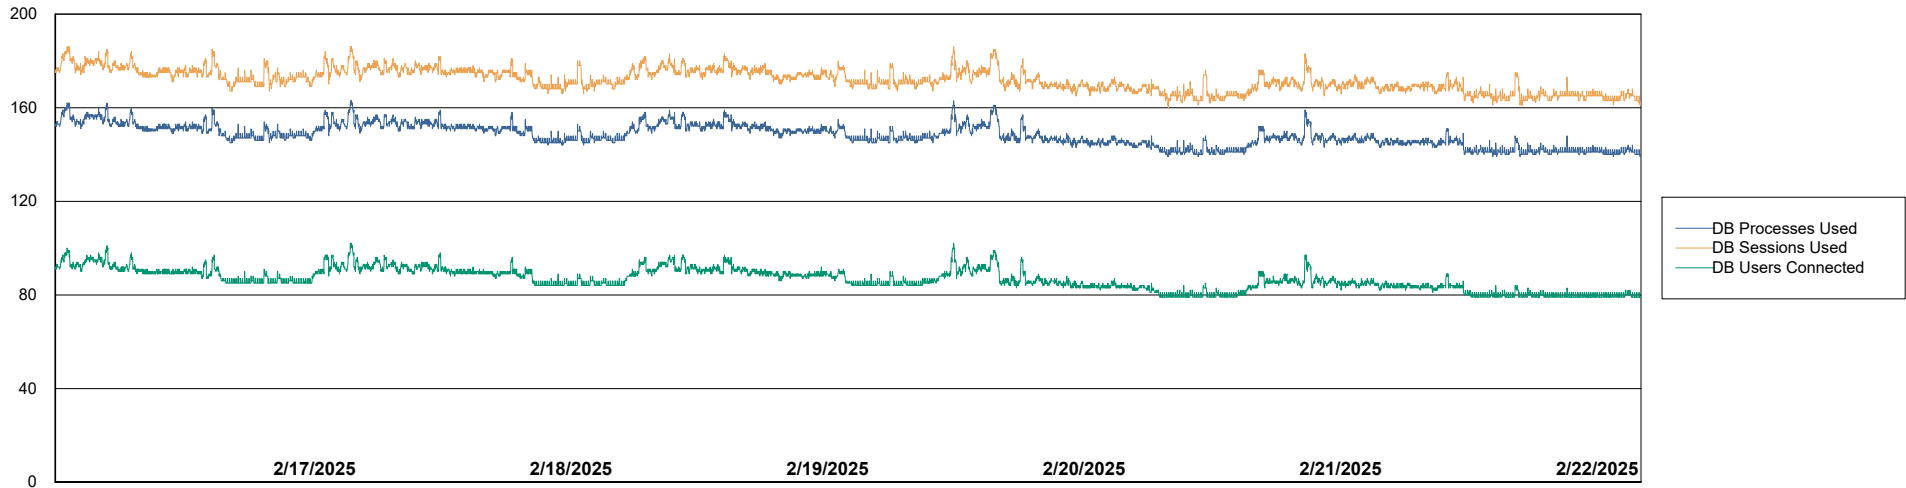

Database Performance VOS_PRD_ABSORA1-2022_ABS1