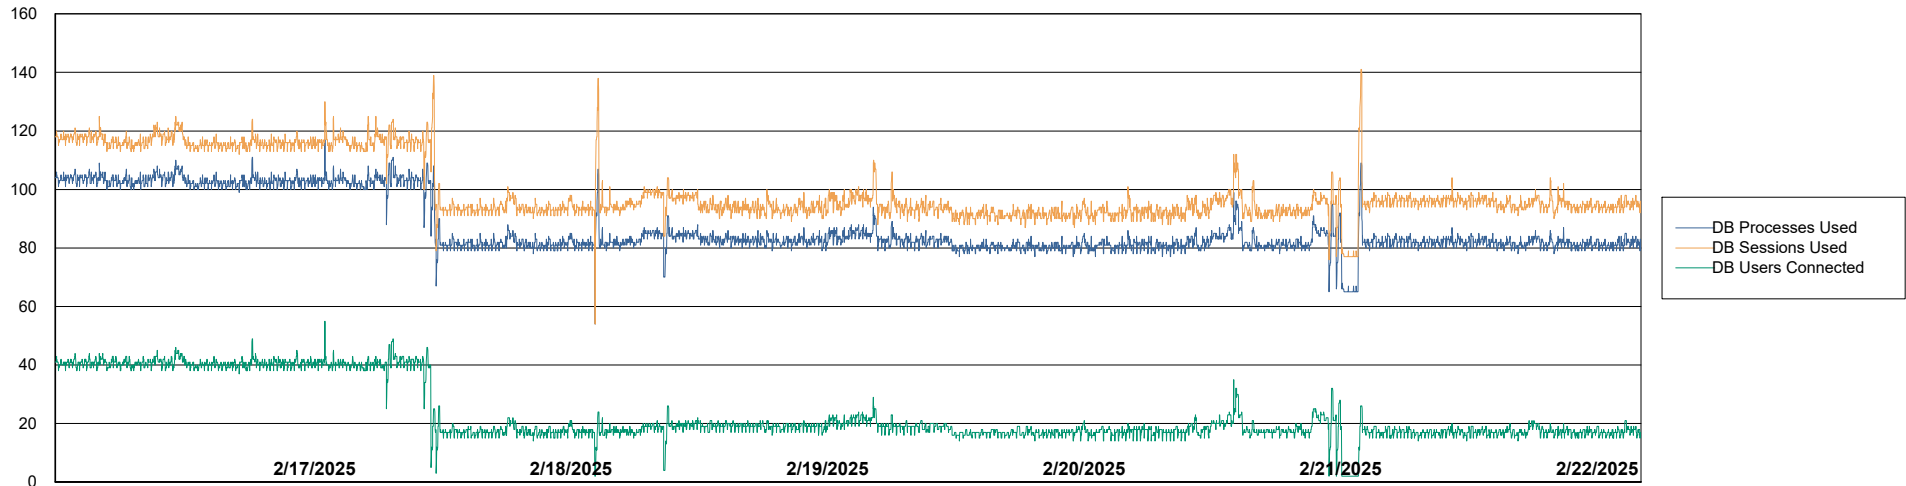

Weekly SLA Customer Report

Customer VOS_Production
Database ID 143

Database Performance VOS_PRD_ABSBI-2018_ABS1

Weekly SLA Customer Report

Customer VOS_Production
Database ID 143

Database Performance VOS_PRD_ABSBI-2025_ABS1