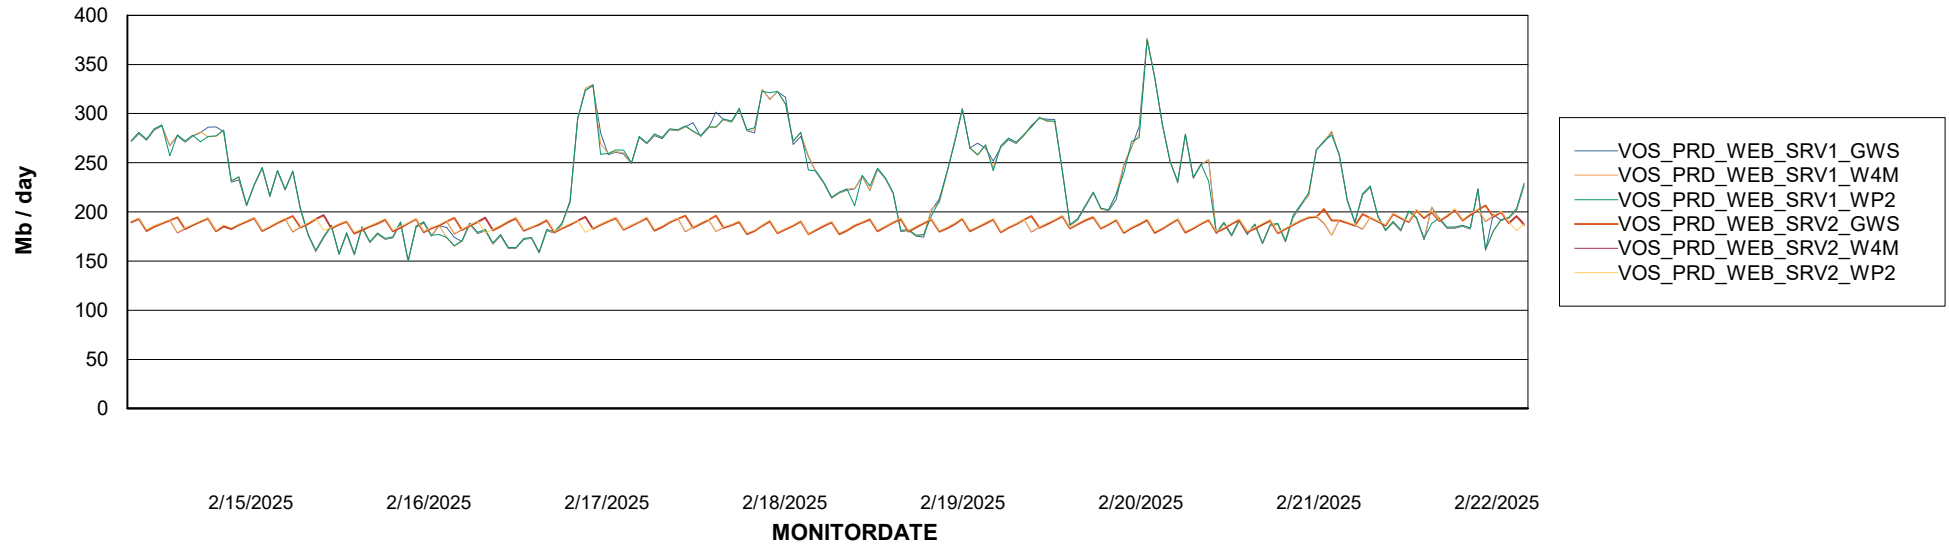

ABSolute Web Component Services

Avg memory used per ABS Web component