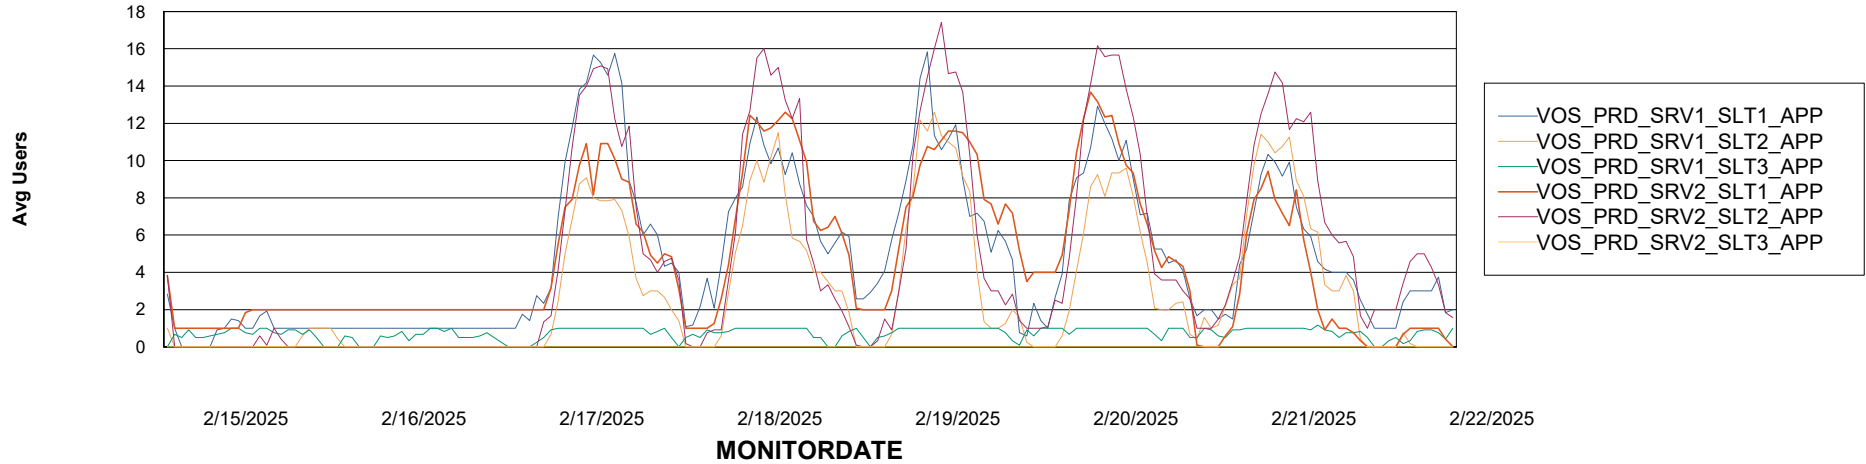

Avg users per day per ABS server