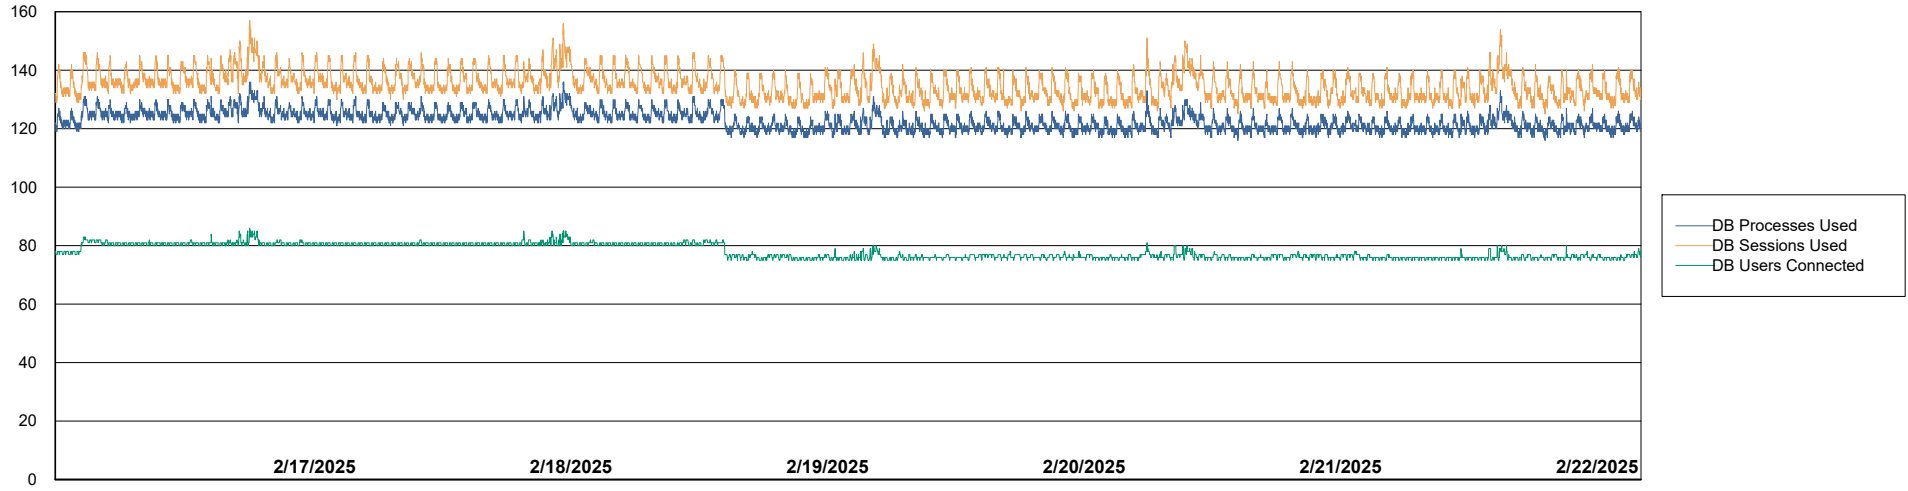

Database Performance VOS_PRD_ABSBI-2018_ABS1