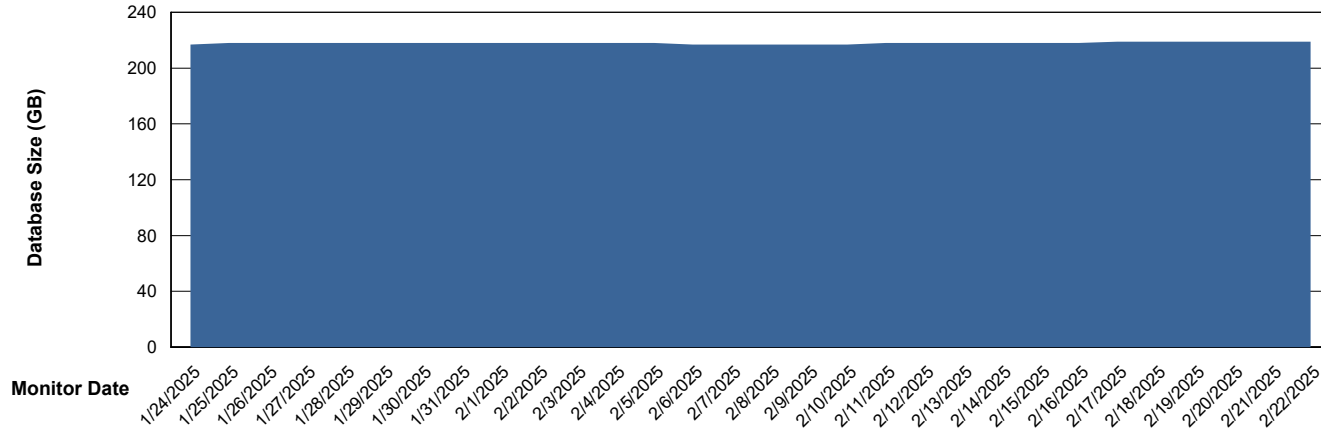

DB Processes Max 1,000

Weekly SLA Customer Report

Customer VOS_Production
Database ID 143

DATABASE SIZE VOS_PRD_ABSBI-2018_ABS1

Database growth over last month

DATABASE SIZE VOS_PRD_ABSBI-2025_ABS1

Database growth over last month