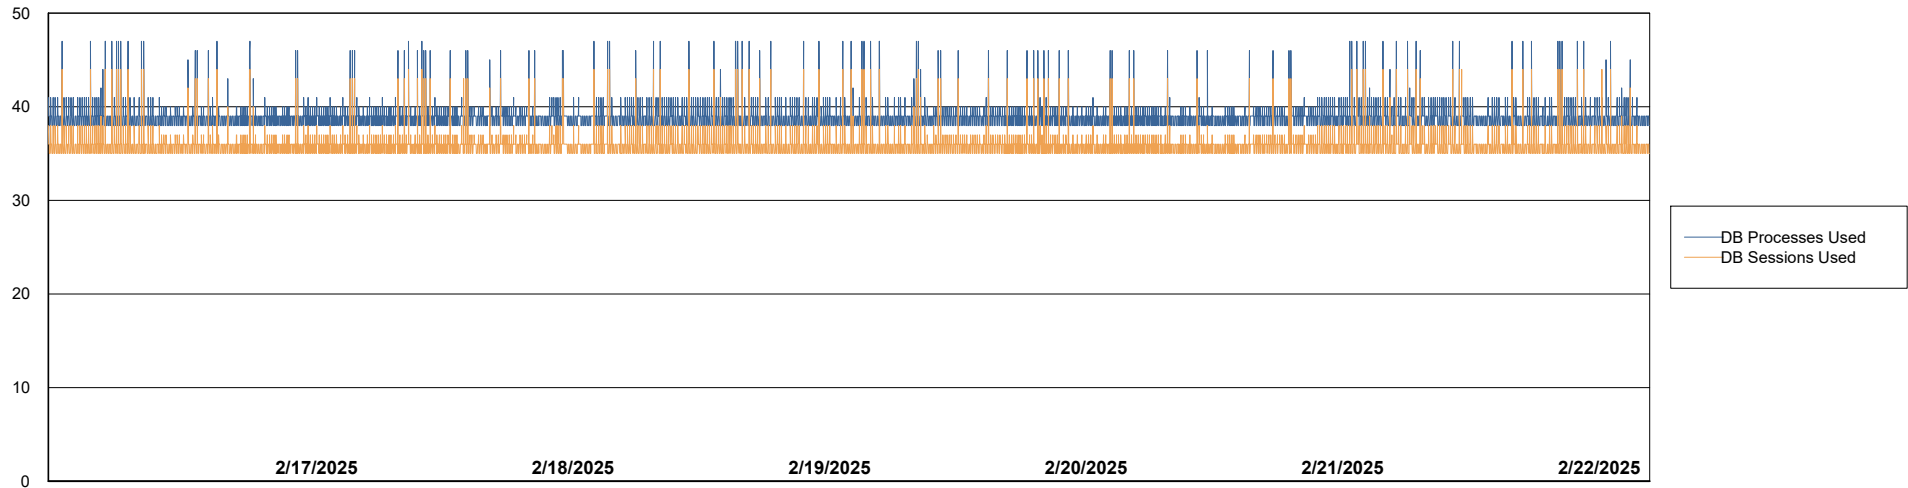

Database Performance VOS_PRD_ABSORA2-2022_HSBABS1

DB Processes Max 1,000