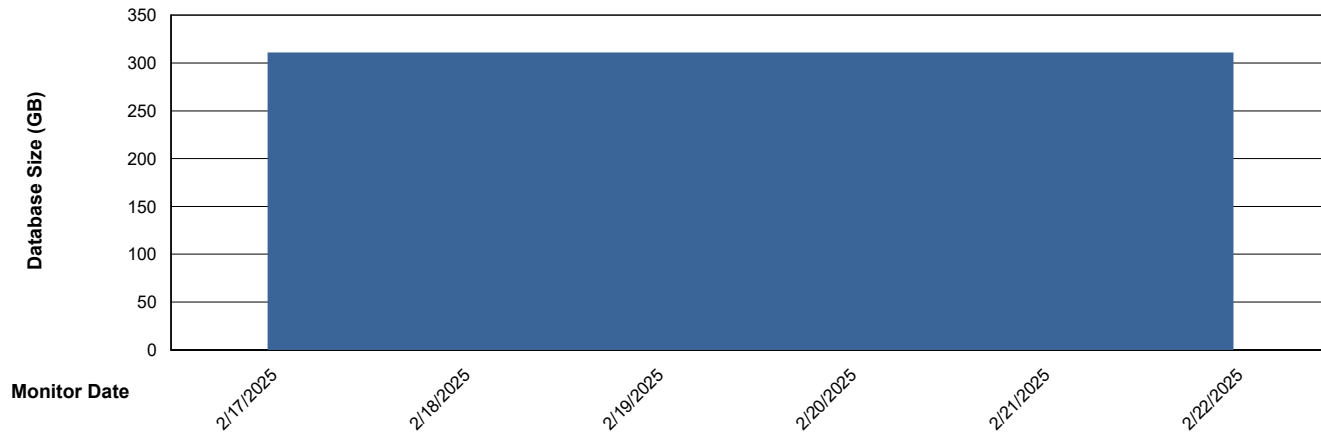

DB Processes Max 1,000

Weekly SLA Customer Report

Customer VOS_Production
Database ID 143

DATABASE SIZE VOS_PRD_ABSBI-2018_ABS1

Database growth over last month

DATABASE SIZE VOS_PRD_ABSBI-2025_ABS1

Database growth over last month