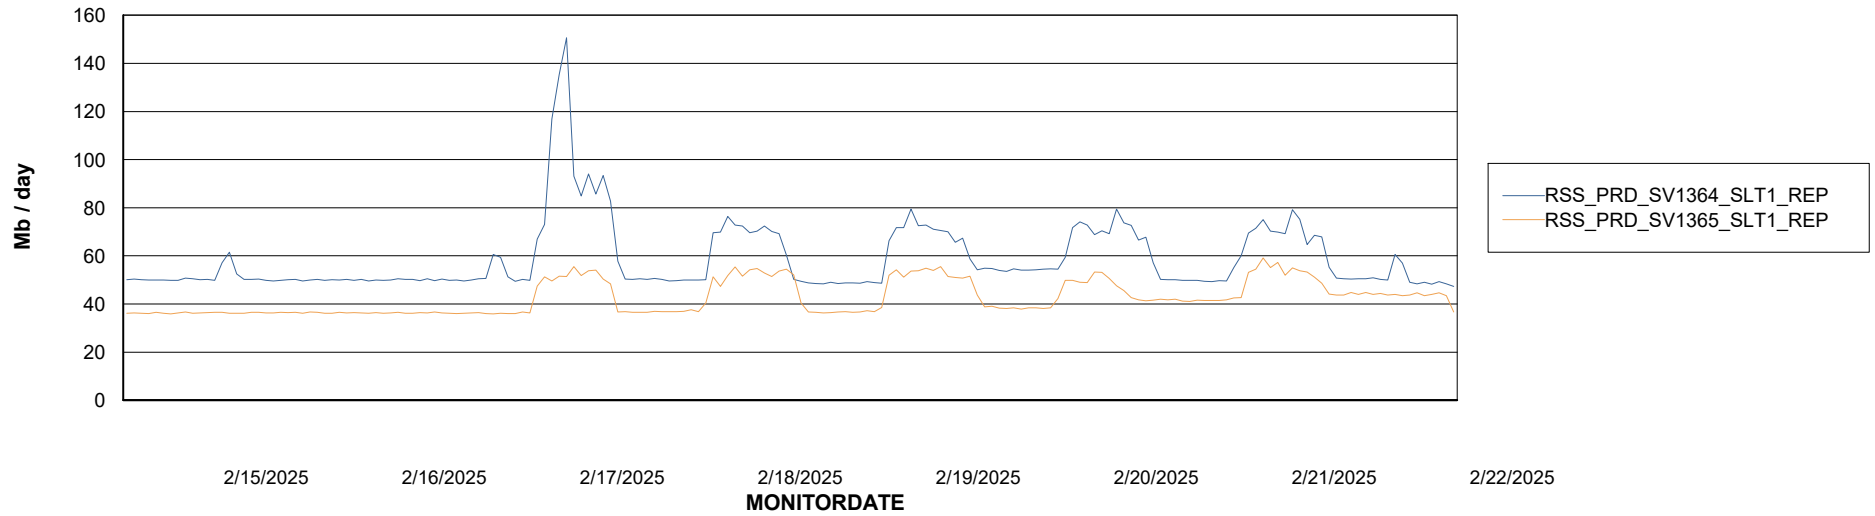

Avg memory used per ABS Server Service

Avg users per day per ABS server

Weekly SLA Customer Report

Customer RSS Production
Database ID 52

ABSSolute Application ReportServer Services

Avg memory used per ReportServer Service