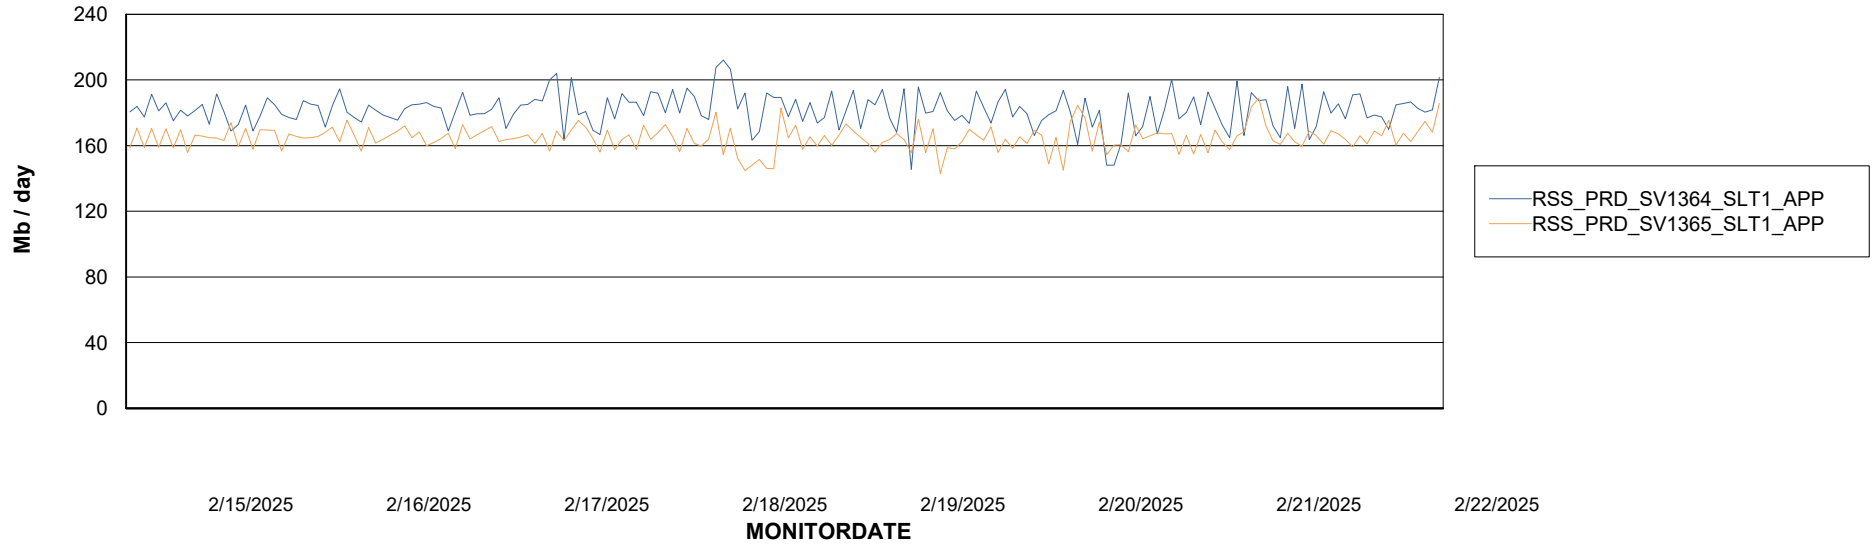

ABSSolute Application Server Services

Avg memory used per ABS Server Service