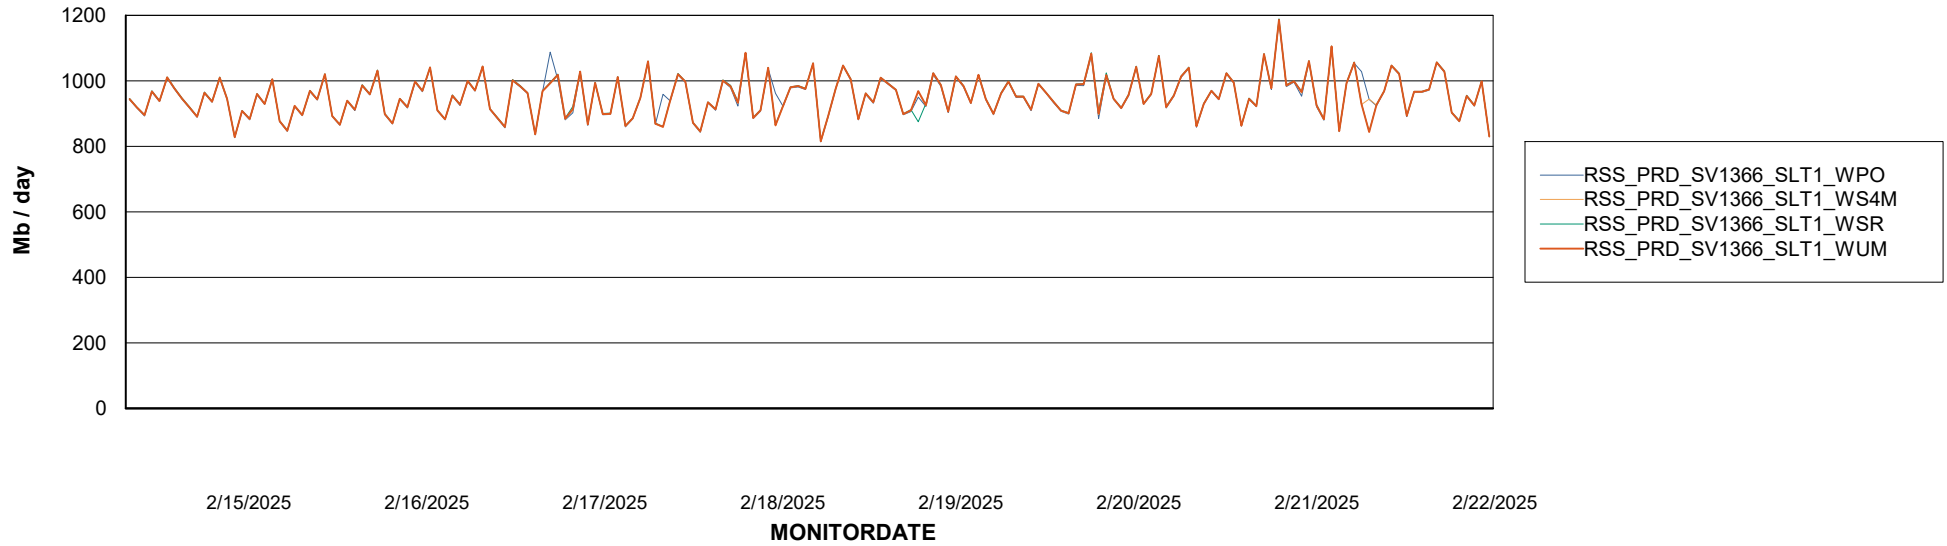

ABSSolute Web Component Services

Avg memory used per ABS Web component