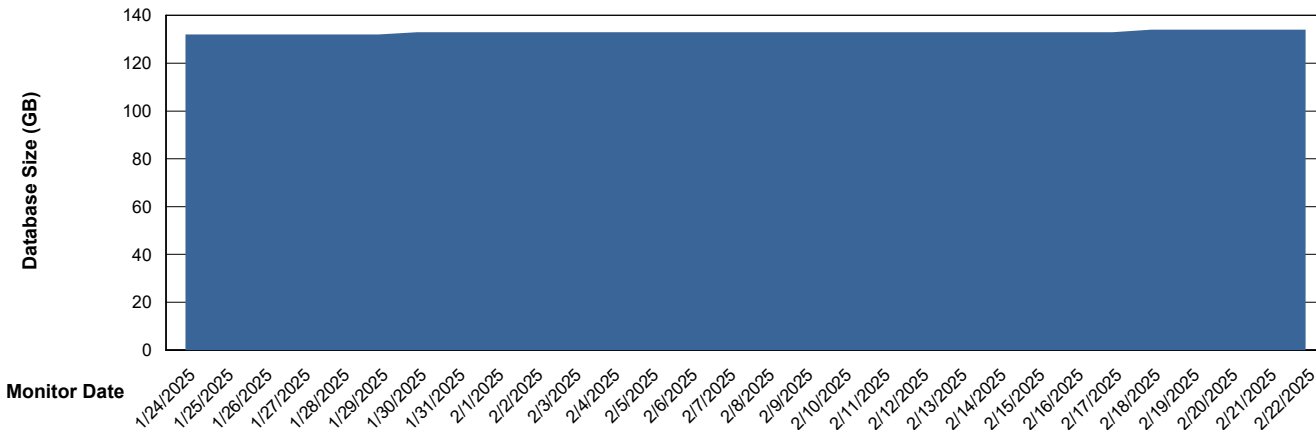

Weekly SLA Customer Report

Customer RSS Production
Database ID 52

Database Performance RSS_PRD_SV1364_PRD_ABS1

Weekly SLA Customer Report

Customer RSS Production
Database ID 52

Database Performance RSS_PRD_SV1365_PRD_HSBABS1

DB Processes Max 300

Weekly SLA Customer Report

Customer RSS Production
 Database ID 52

DATABASE SIZE RSS_PRD_SV1364_PRD_ABS1

Database growth over last month

Database Tablespace RSS_PRD_SV1364_PRD_ABS1

Date	Tablespace Name	Filesize (Gb)	Usedsize (Gb)	Percentage free
2/22/2025	ABSDATA	65	55	16
	INDX	89	74	16
2/21/2025	ABSDATA	65	55	16
	INDX	89	74	16
2/20/2025	ABSDATA	65	55	16
	INDX	89	74	16
2/19/2025	ABSDATA	65	55	16
	INDX	89	74	16
2/18/2025	ABSDATA	65	54	16
	INDX	89	74	16
2/17/2025	ABSDATA	65	54	16
	INDX	89	74	17
2/16/2025	ABSDATA	65	54	16
	INDX	89	74	17