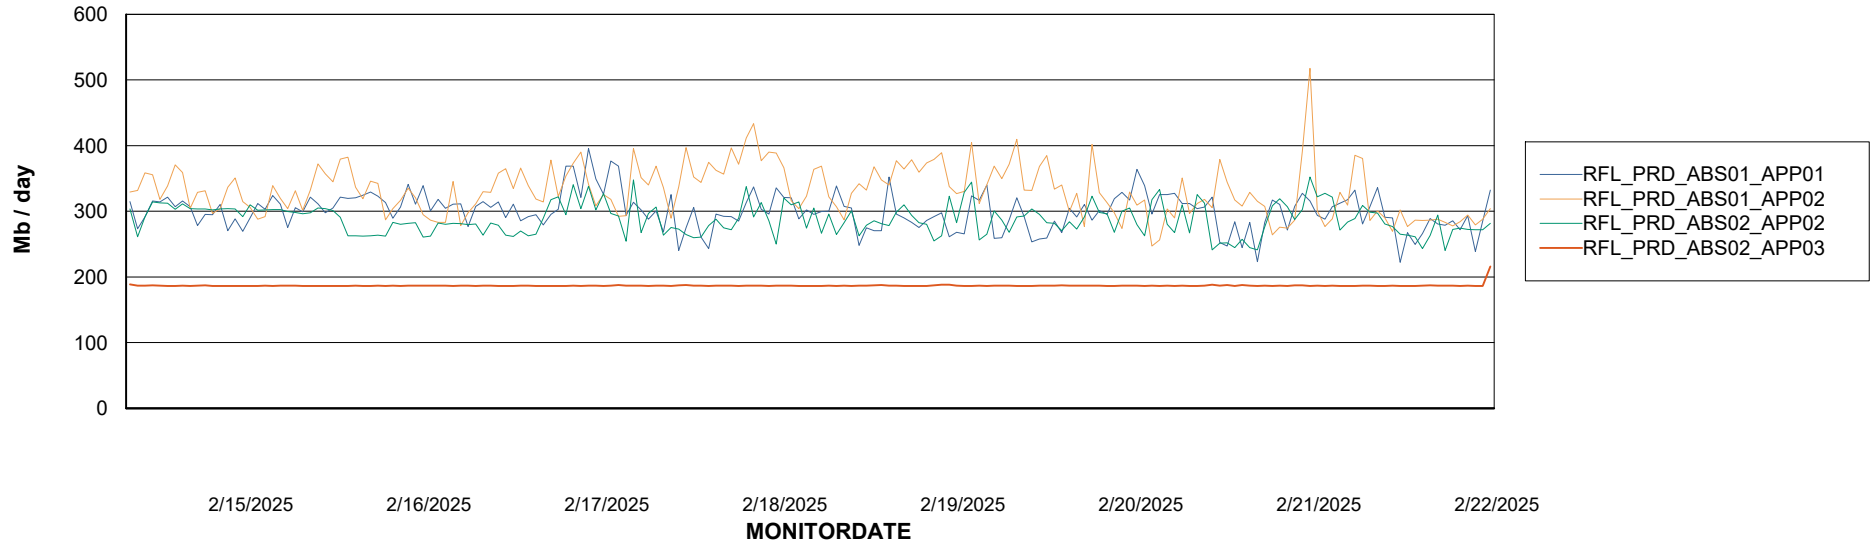

ABSSolute Application Server Services

Avg memory used per ABS Server Service