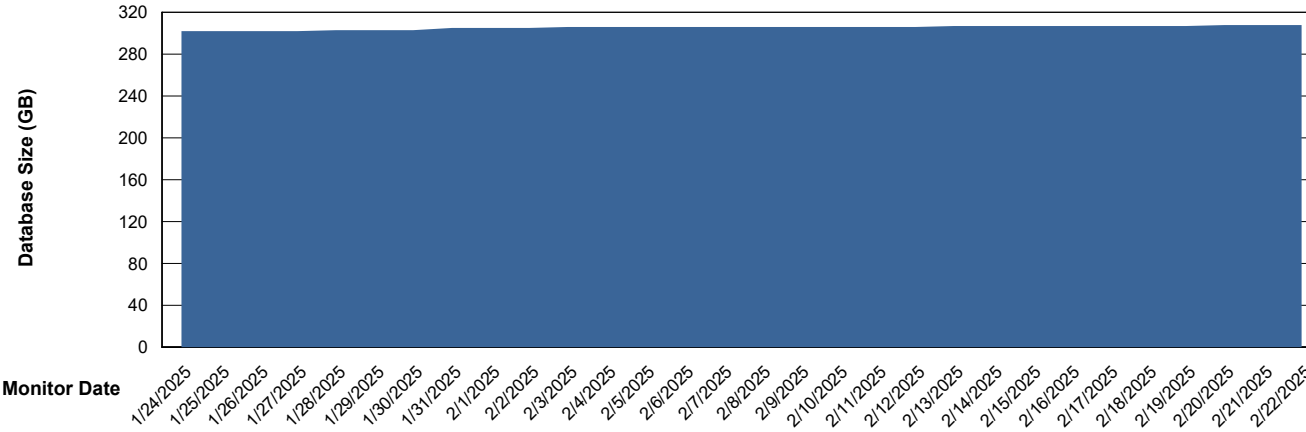

DATABASE SIZE RFL_PRD_ABS01_DB

Database growth over last month