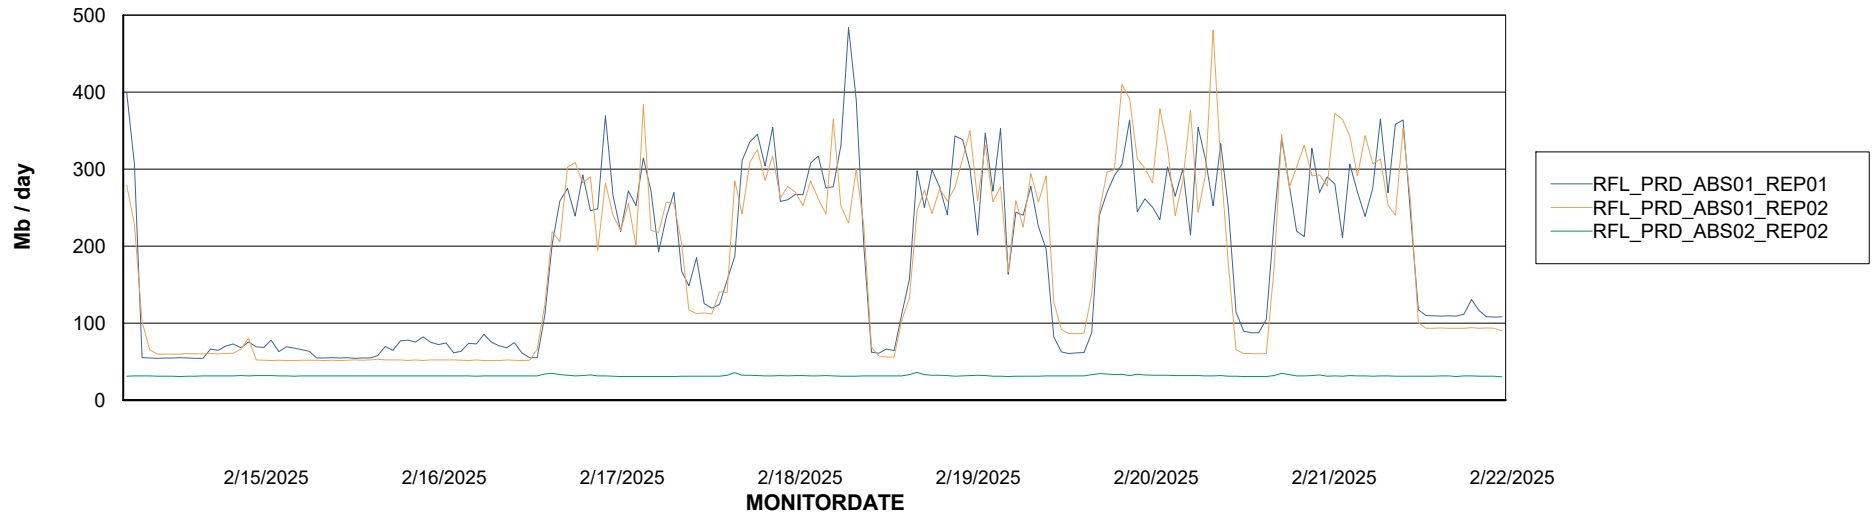

ABSSolute Application ReportServer Services

Avg memory used per ReportServer Service