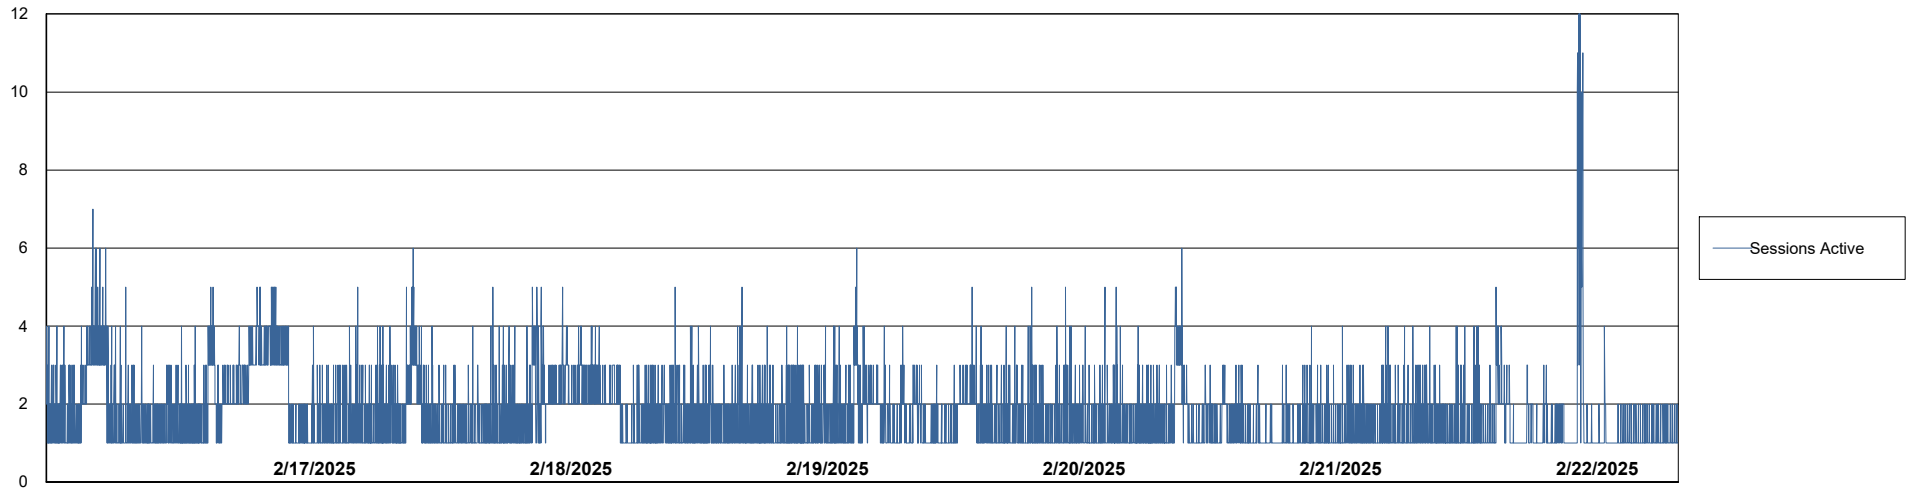

Database Performance RFL_PRD_ABS01_DB