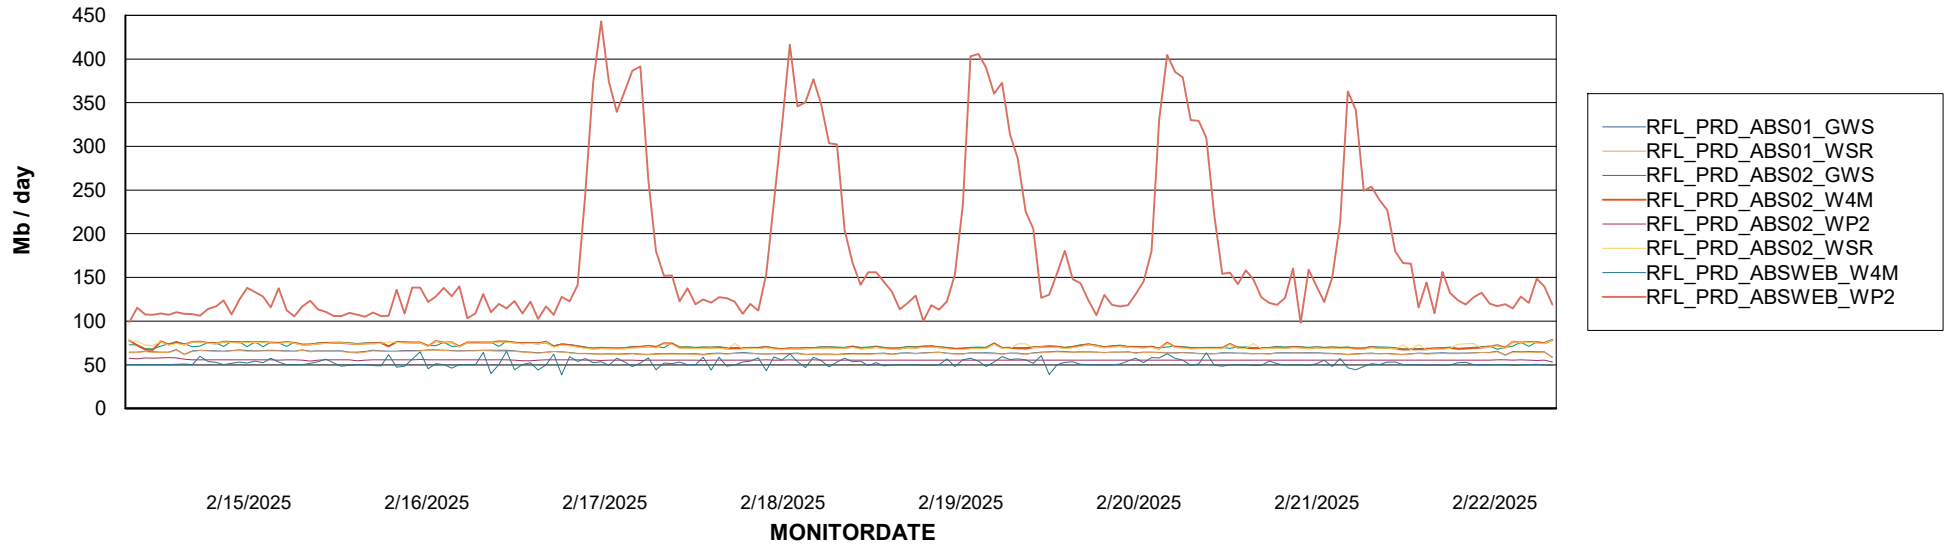

ABSSolute Web Component Services

Avg memory used per ABS Web component