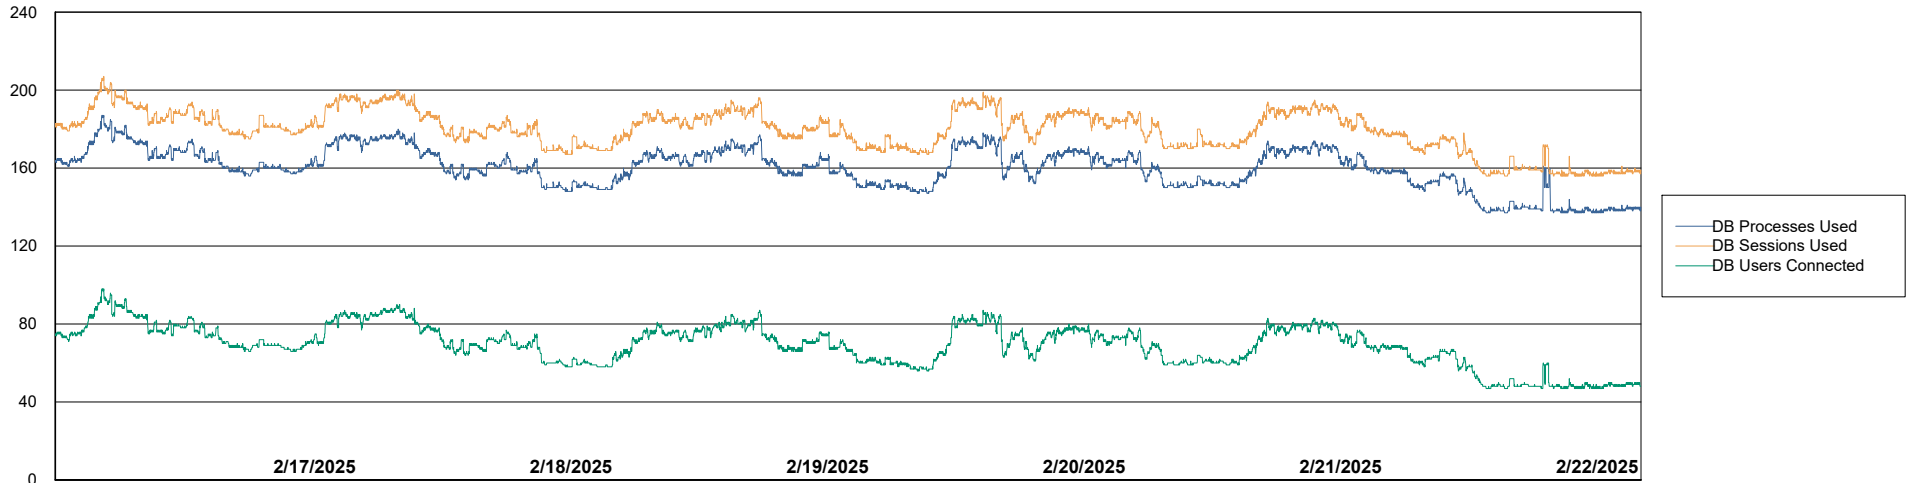

Database Performance RFL_PRD_ABS01_DB