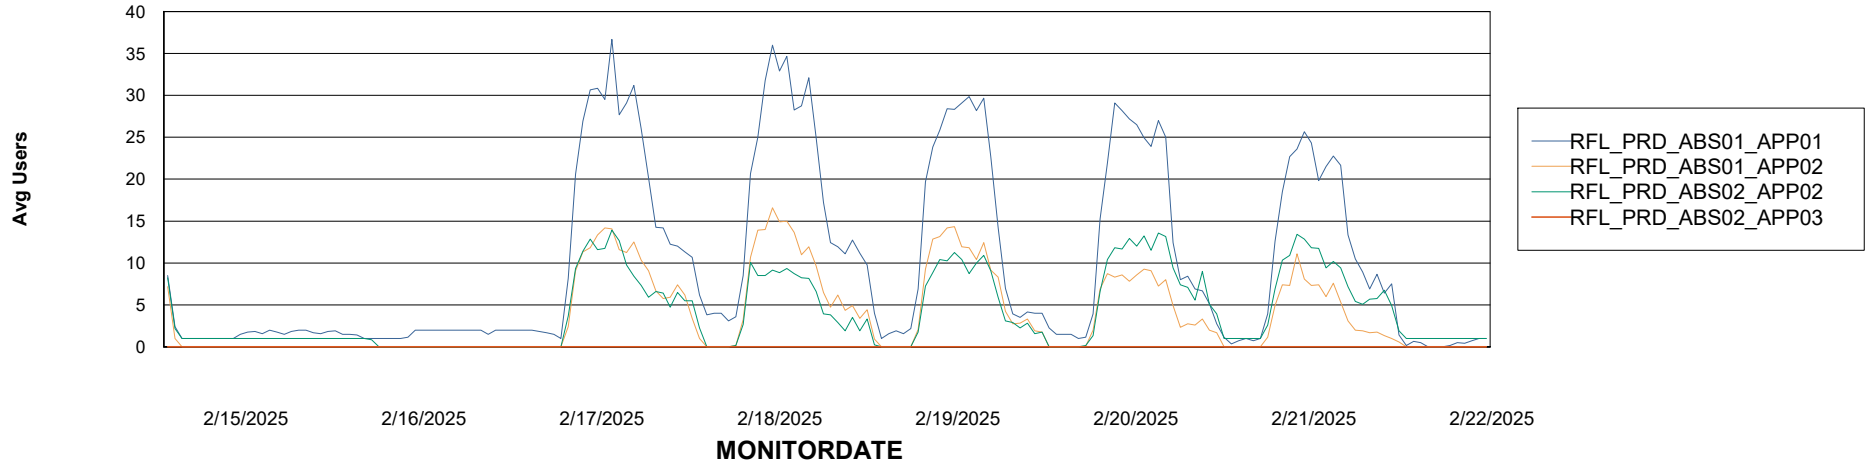

Avg users per day per ABS server