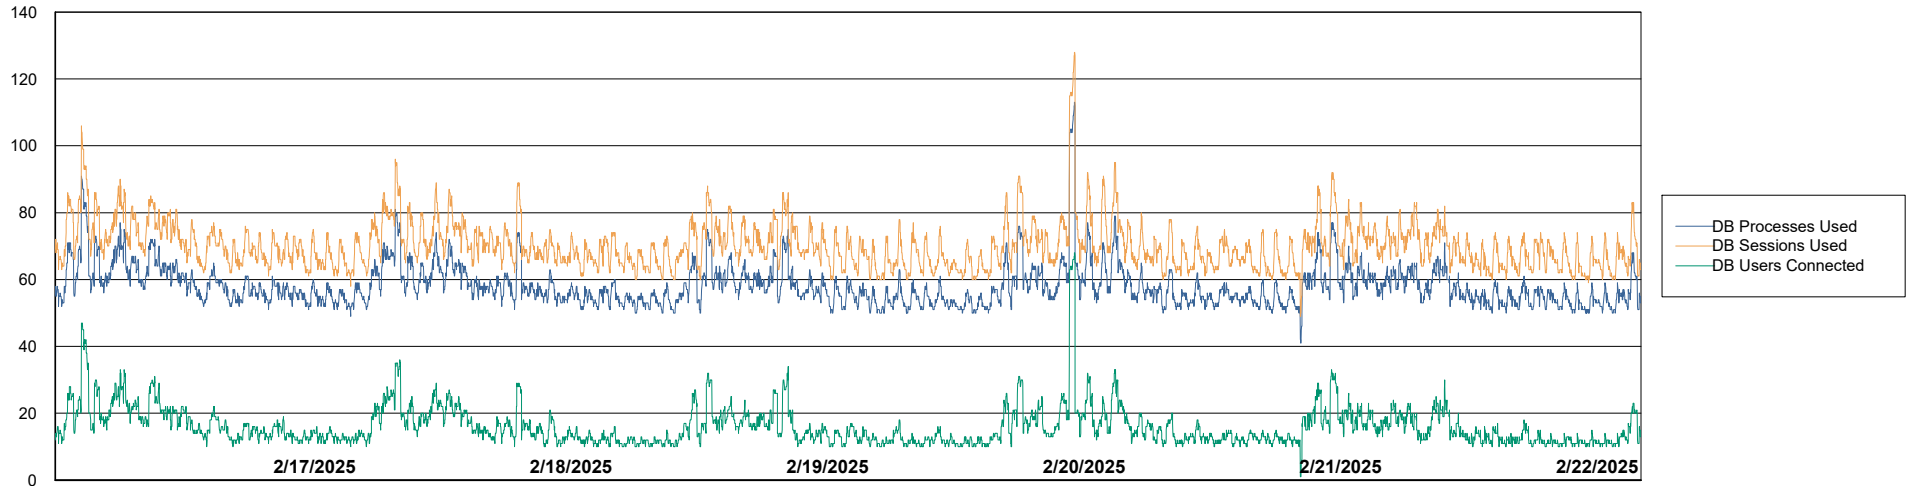

Database Performance NOA_PRD_NOVOBI_ABS1