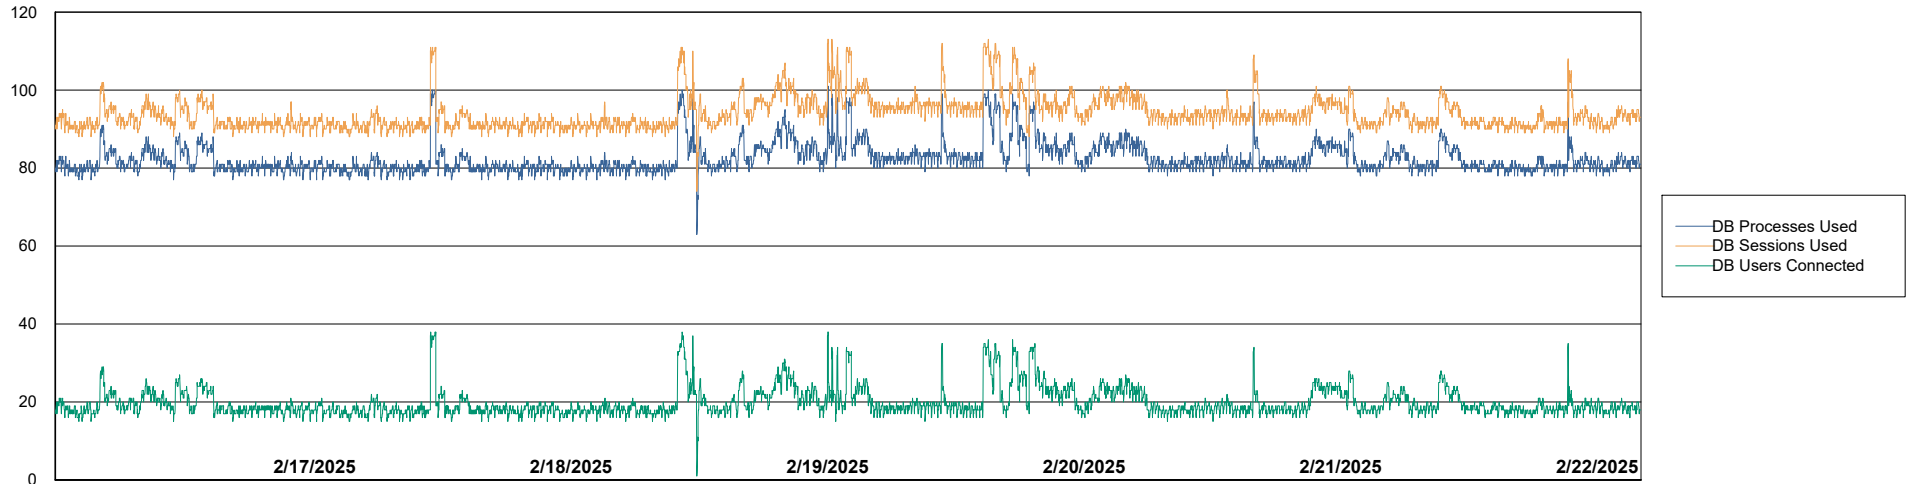

Database Performance NOA_FL_NHSBI_ABS1