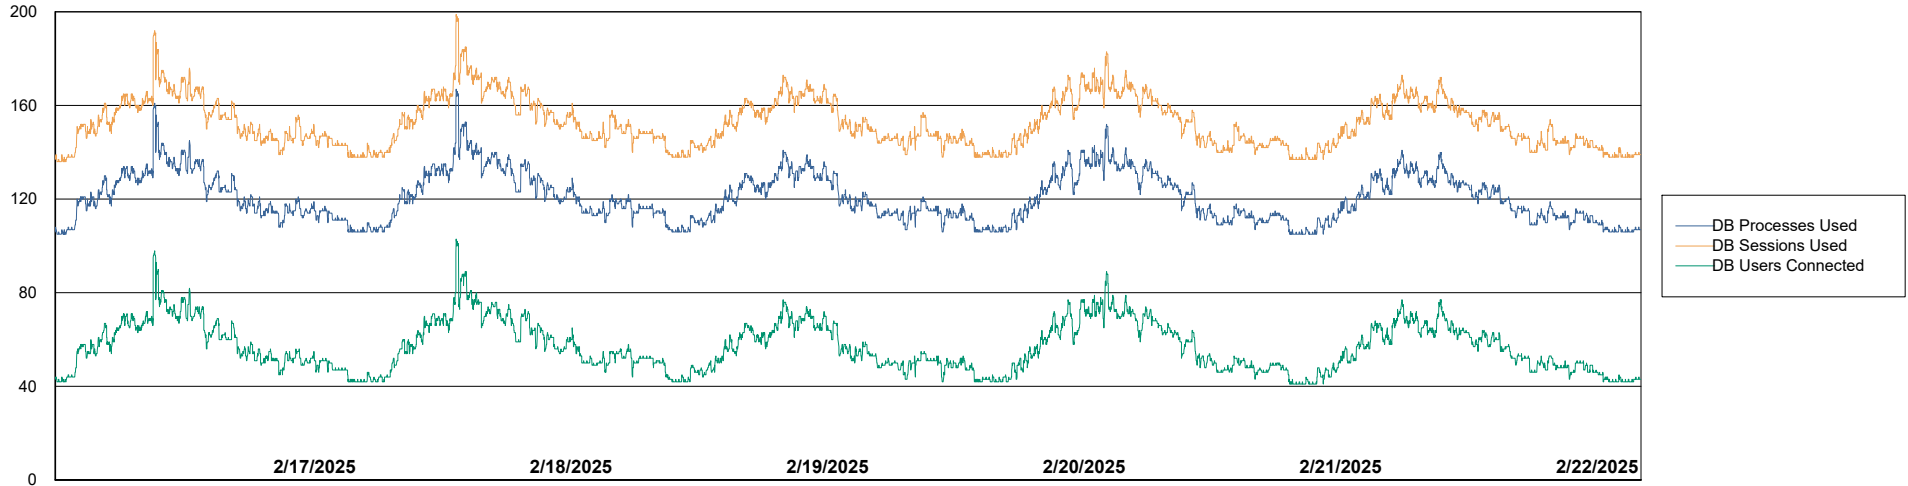

Weekly SLA Customer Report

Customer NOA_Production (24/7)
Database ID 116

Database Performance NOA_FL_NHSBI_ABS1

Weekly SLA Customer Report

Customer NOA_Production (24/7)
Database ID 116

Database Performance NOA_PRD_NovoABS01_ABS1