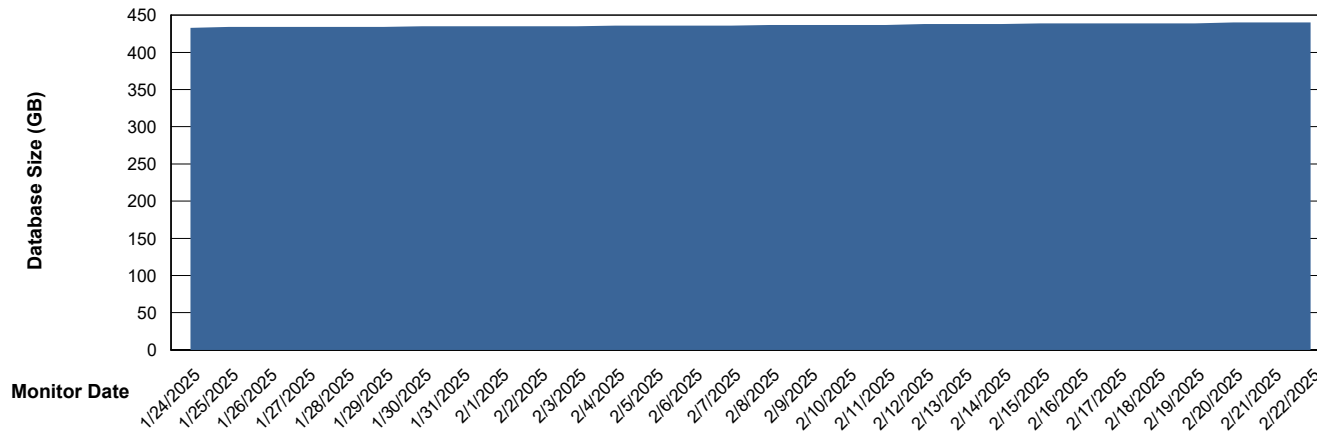

DATABASE SIZE NOA_PRD_NovoABS01_ABS1

Database growth over last month