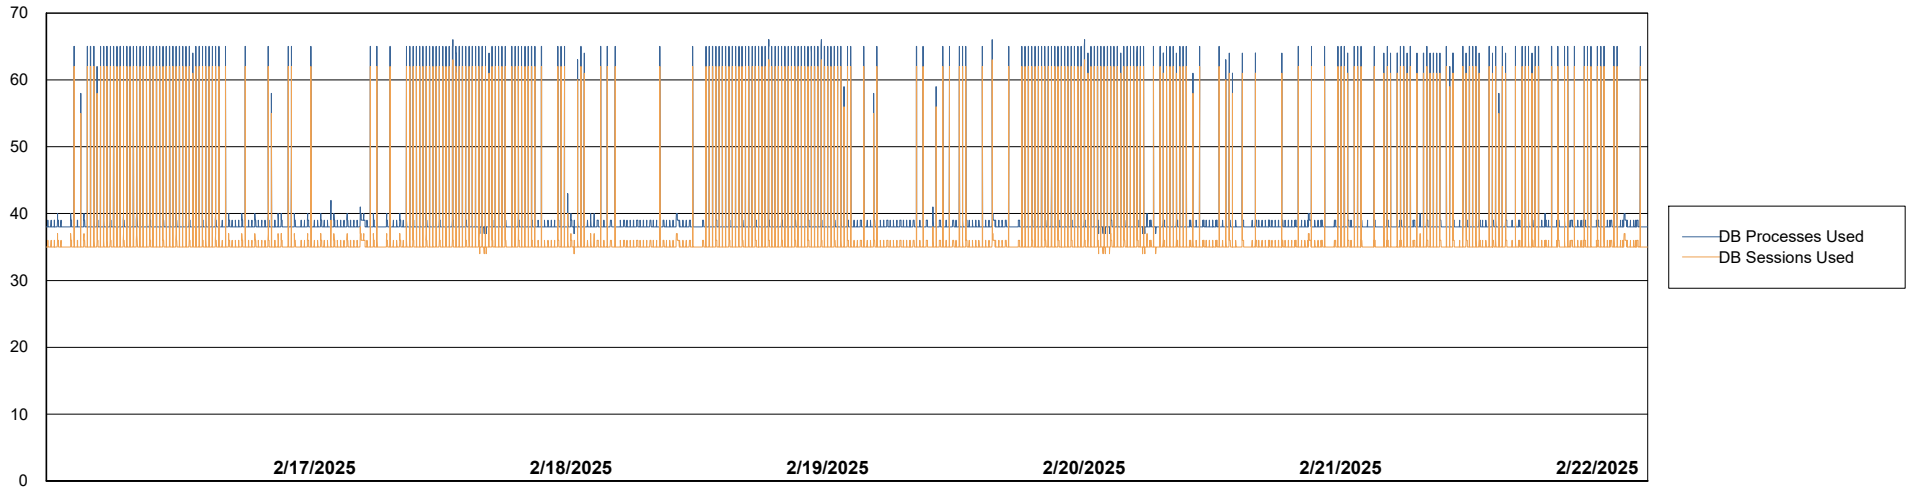

Database Performance NOA_PRD_NovoABS03_HSBABS1

DB Processes Max 300