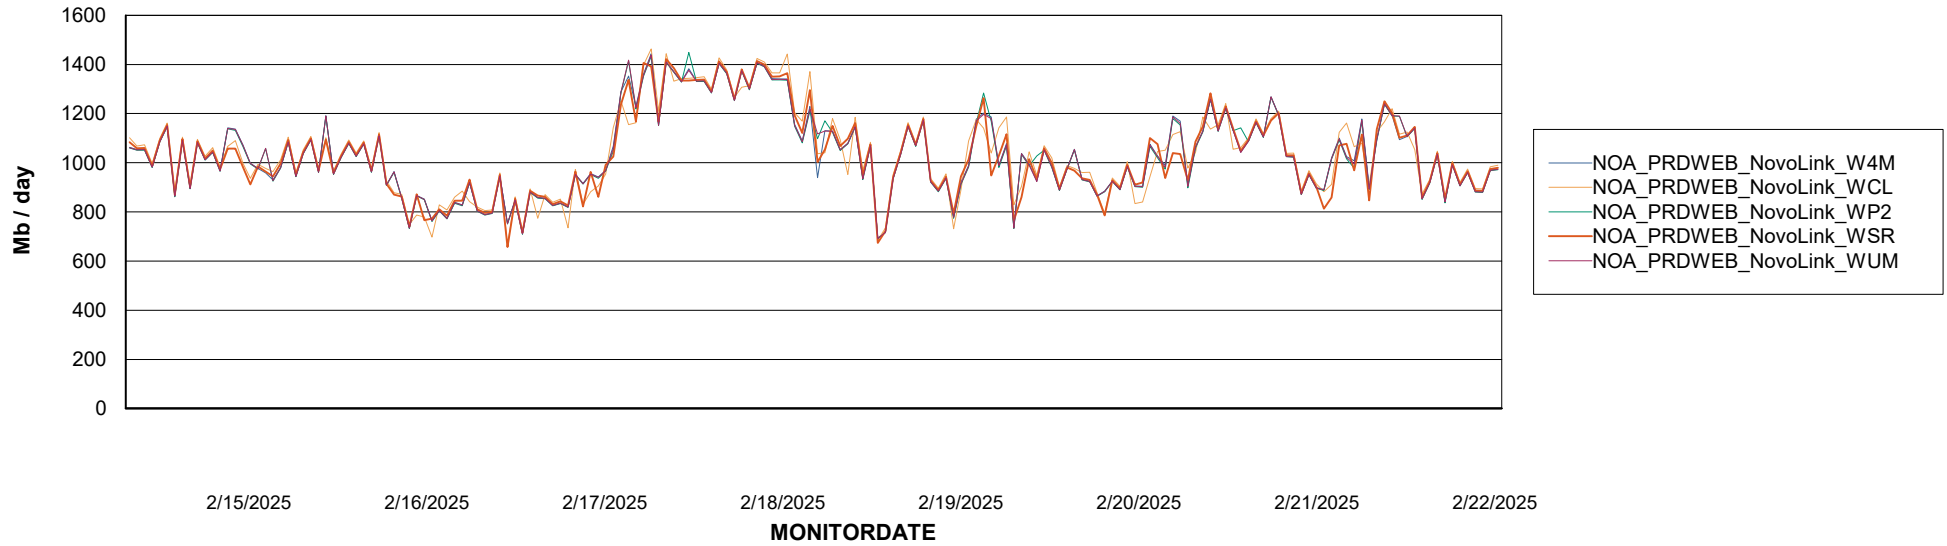

Avg memory used per ReportServer Service

Weekly SLA Customer Report

Customer NOA_Production (24/7)
Database ID 116

ABSSolute Web Component Services

Avg memory used per ABS Web component

Weekly SLA Customer Report