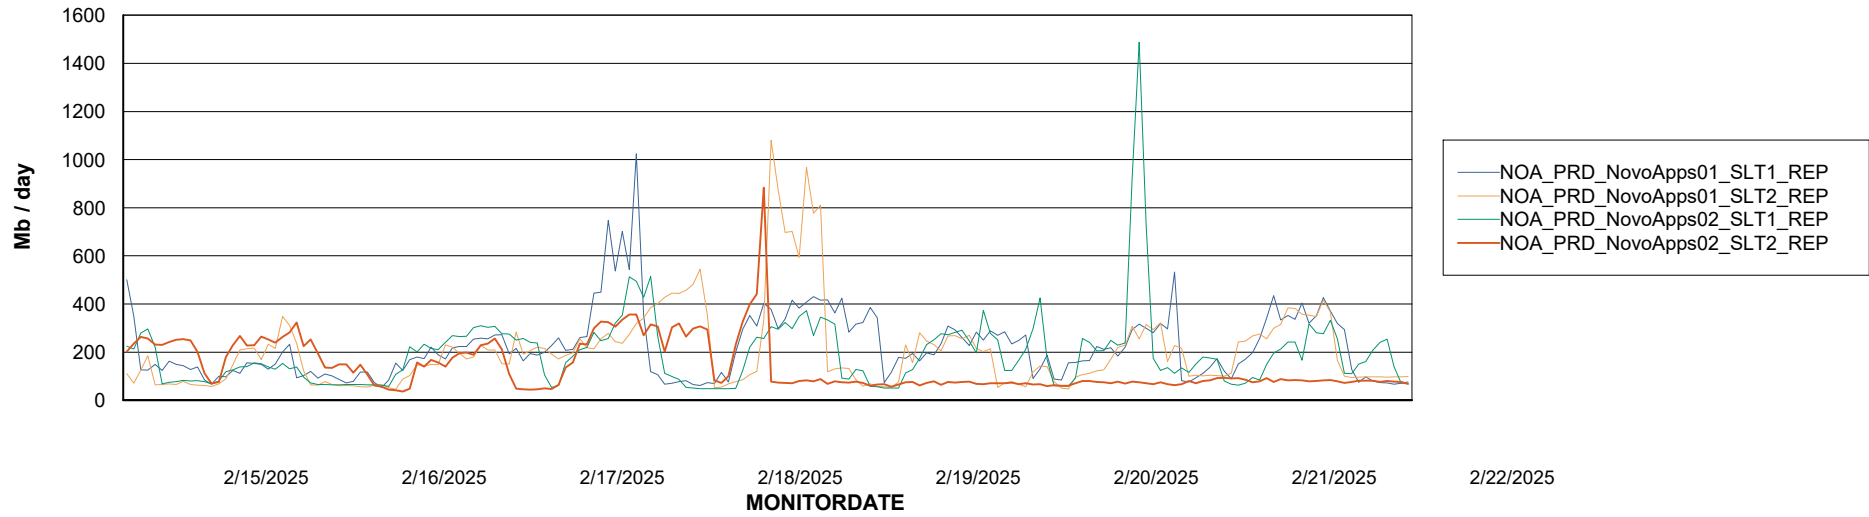

ABSSolute Application ReportServer Services

Avg memory used per ReportServer Service