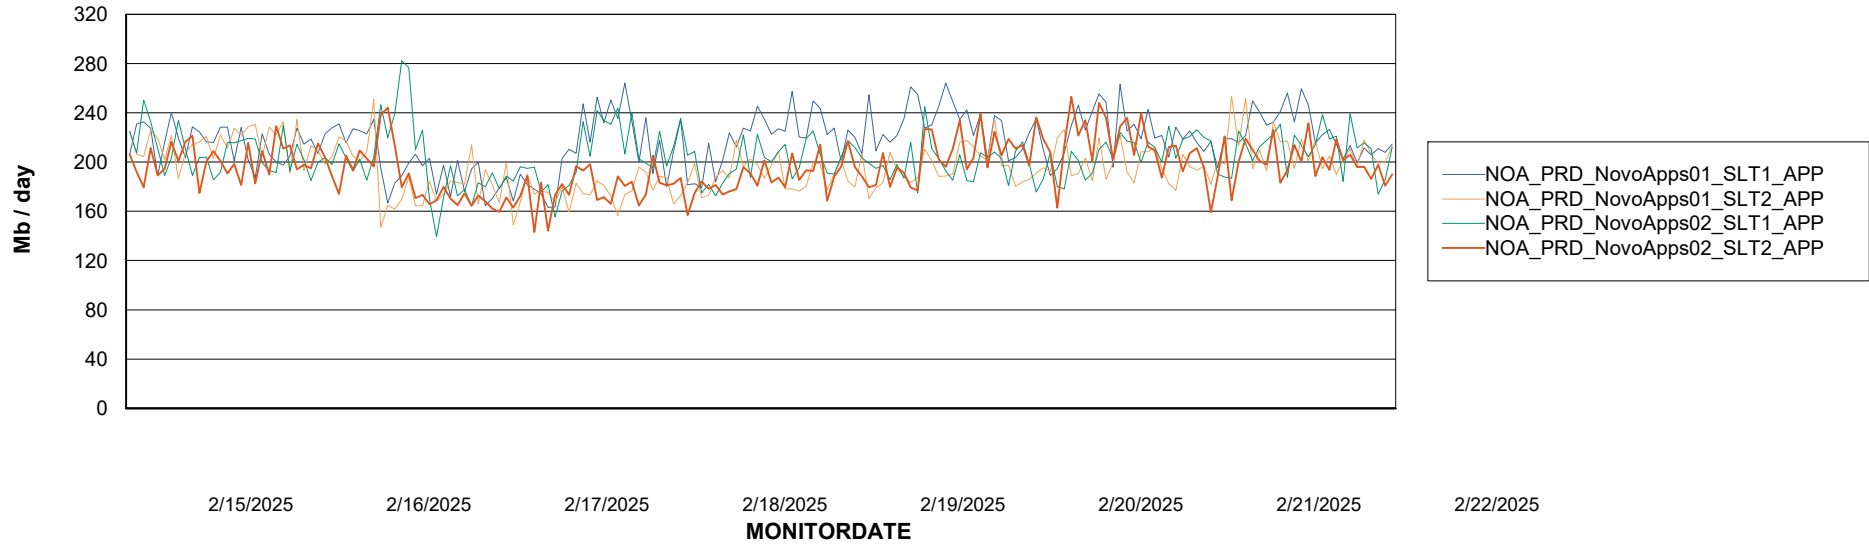

ABSSolute Application Server Services

Avg memory used per ABS Server Service