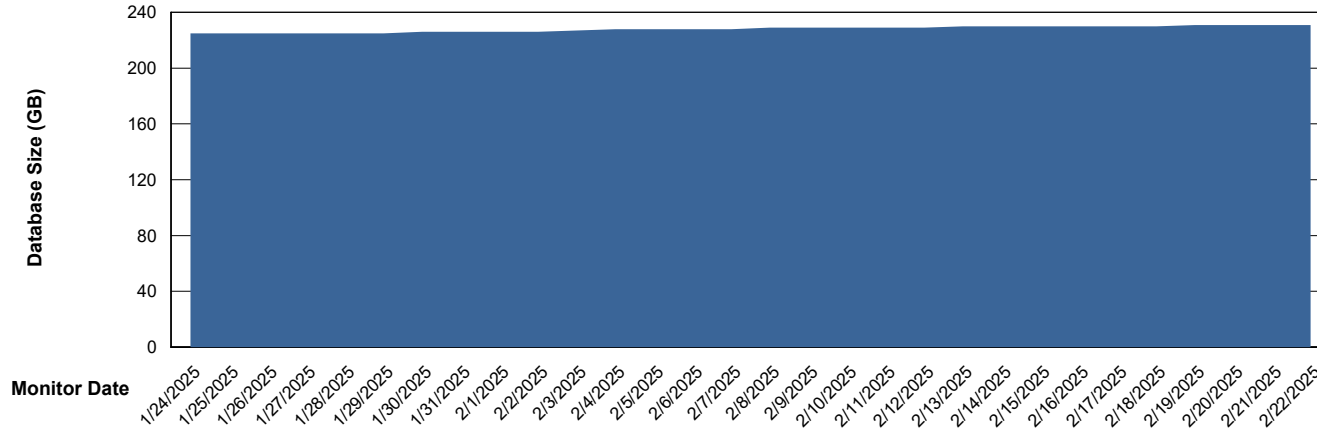

Database Performance NOA_PRD_NOVOBI_ABS1

Weekly SLA Customer Report

Customer NOA_Production (24/7)
Database ID 116

DATABASE SIZE NOA_FL_NHSBI_ABS1

Database growth over last month

DATABASE SIZE NOA_PRD_NovoABS01_ABS1

Database growth over last month

Weekly SLA Customer Report

Customer NOA_Production (24/7)
Database ID 116

DATABASE SIZE NOA_PRD_NOVOBI_ABS1

Database growth over last month

Weekly SLA Customer Report

Customer NOA_Production (24/7)
Database ID 116