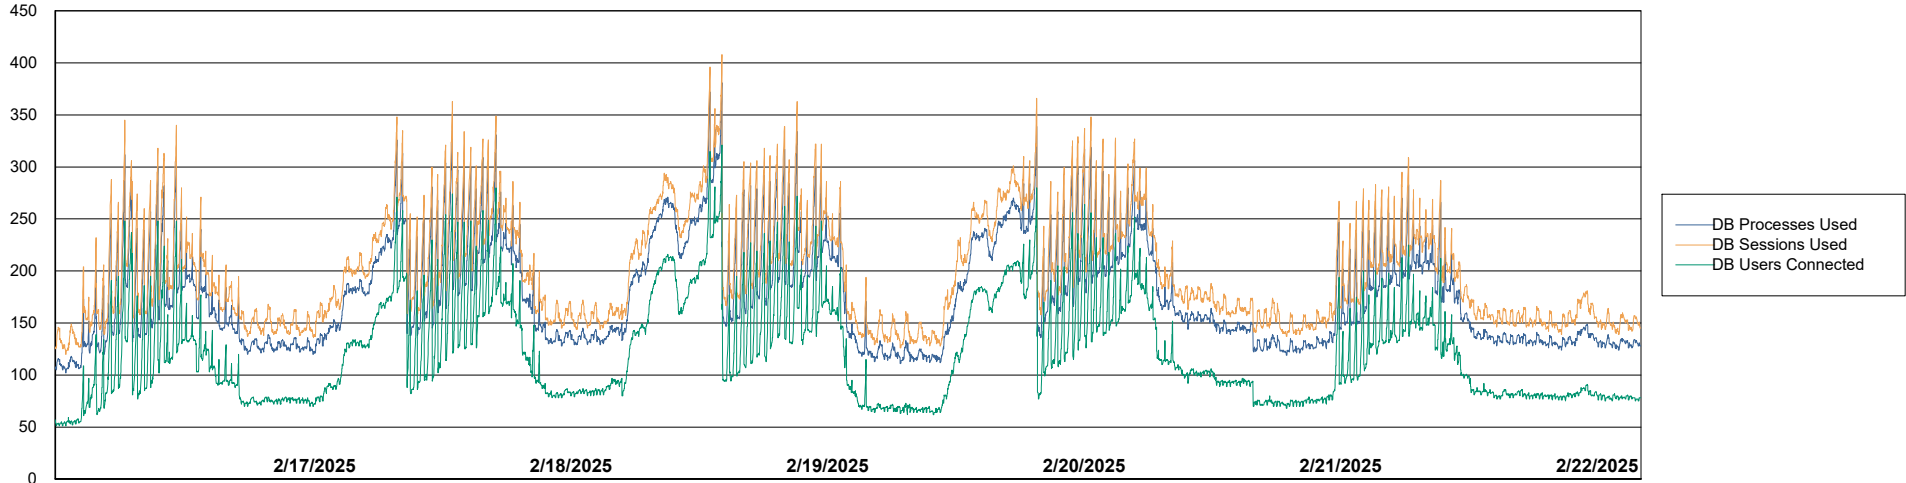

Weekly SLA Customer Report

Customer NIX_Production
Database ID 51

Database Performance NIX_PRD_ABSBI_ABS1

Weekly SLA Customer Report

Customer NIX_Production
Database ID 51

Database Performance NIX_PRD_ABSD01_ABS1