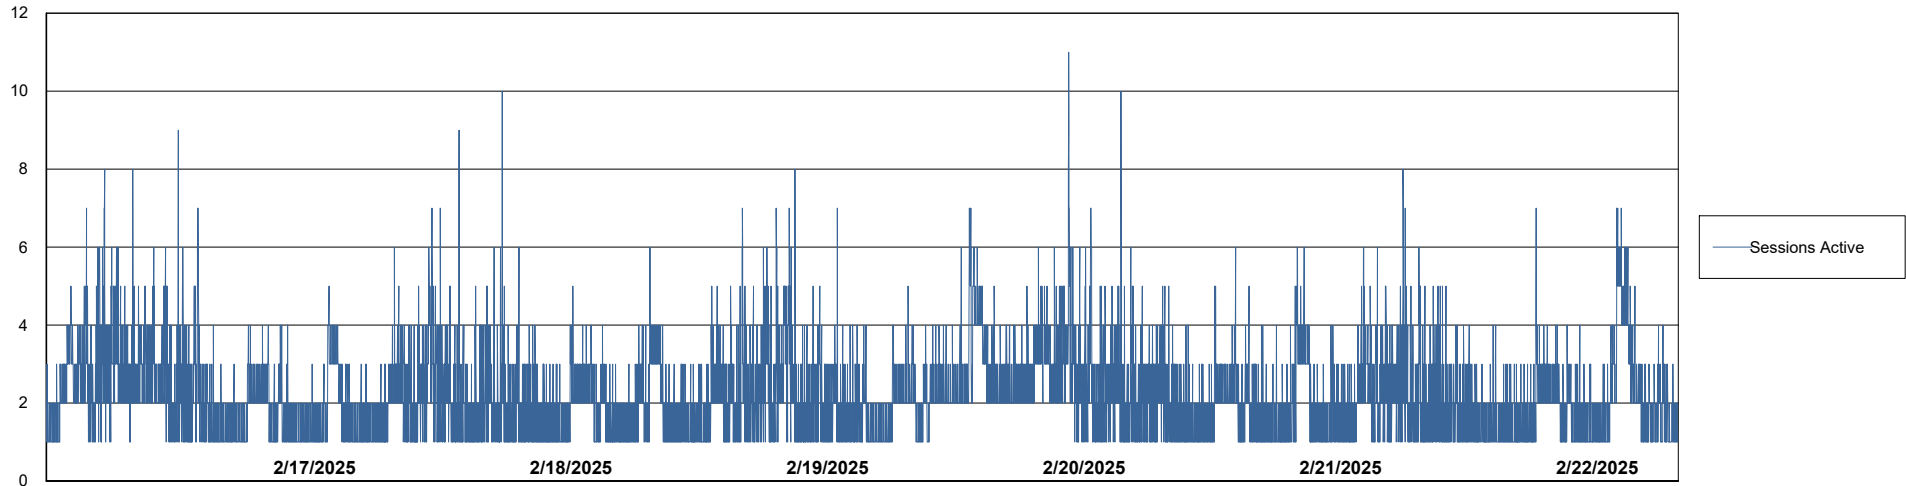

Weekly SLA Customer Report

Customer NIX_Production
Database ID 51

Database Performance NIX_PRD_ABSBI_ABS1

Weekly SLA Customer Report

Customer NIX_Production
Database ID 51

Database Performance NIX_PRD_ABSD01_ABS1