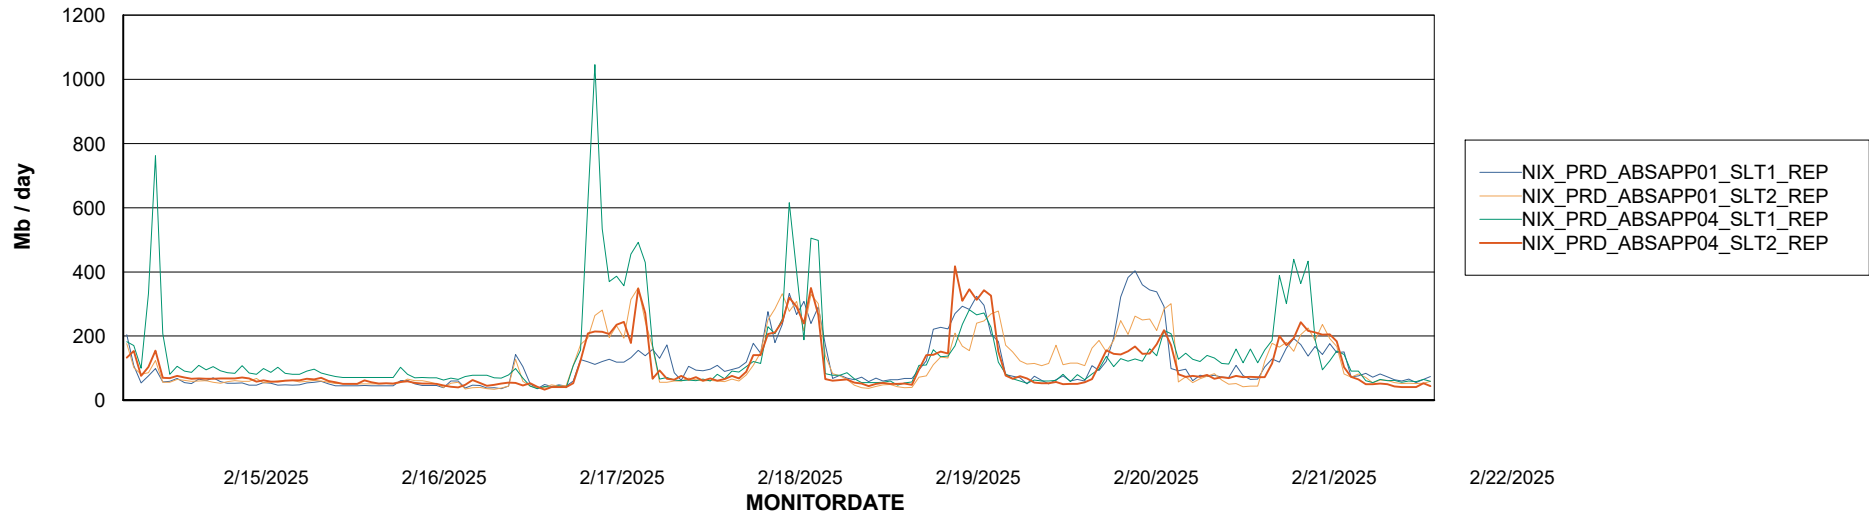

Avg memory used per ABS Server Service

Avg users per day per ABS server

Weekly SLA Customer Report

Customer NIX_Production
Database ID 51

ABSSolute Application ReportServer Services

Avg memory used per ReportServer Service