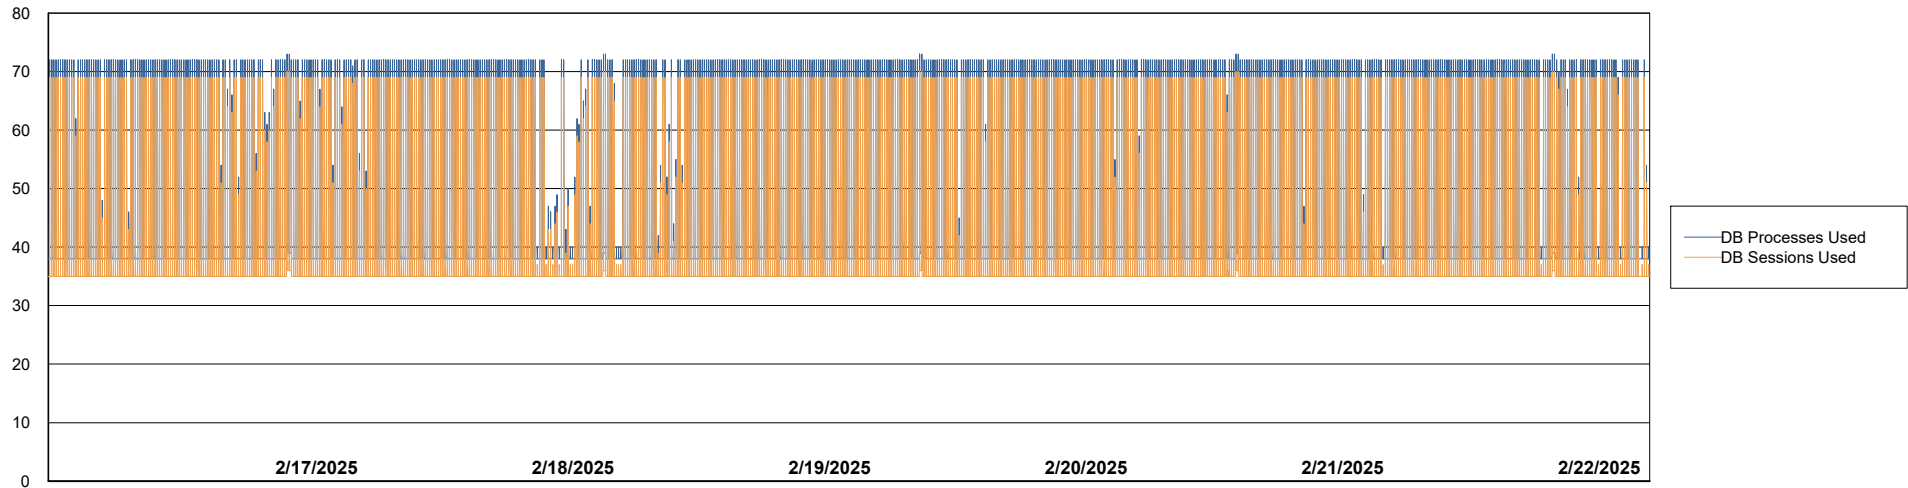

Database Performance NIX_PRD_ABSDB02_HSBABS1

DB Processes Max 300