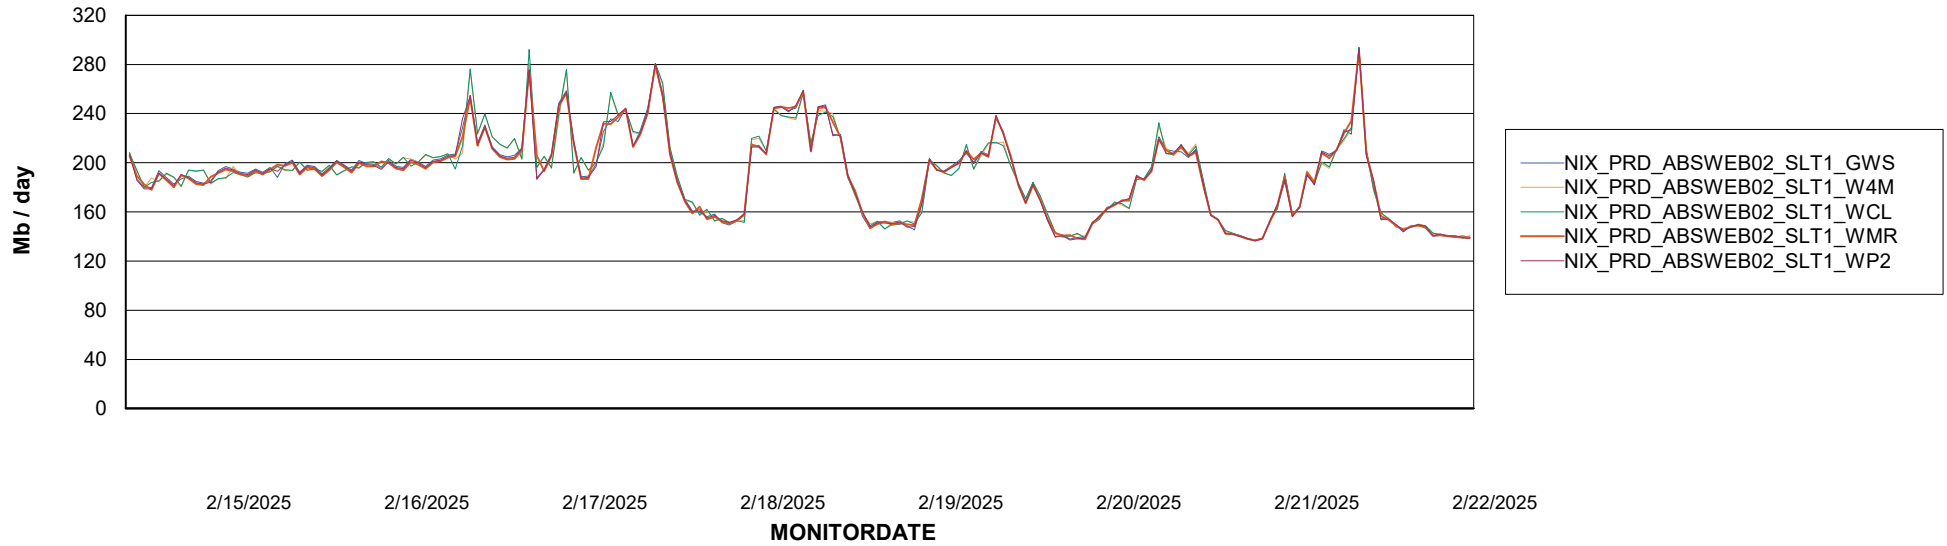

ABSSolute Web Component Services

Avg memory used per ABS Web component