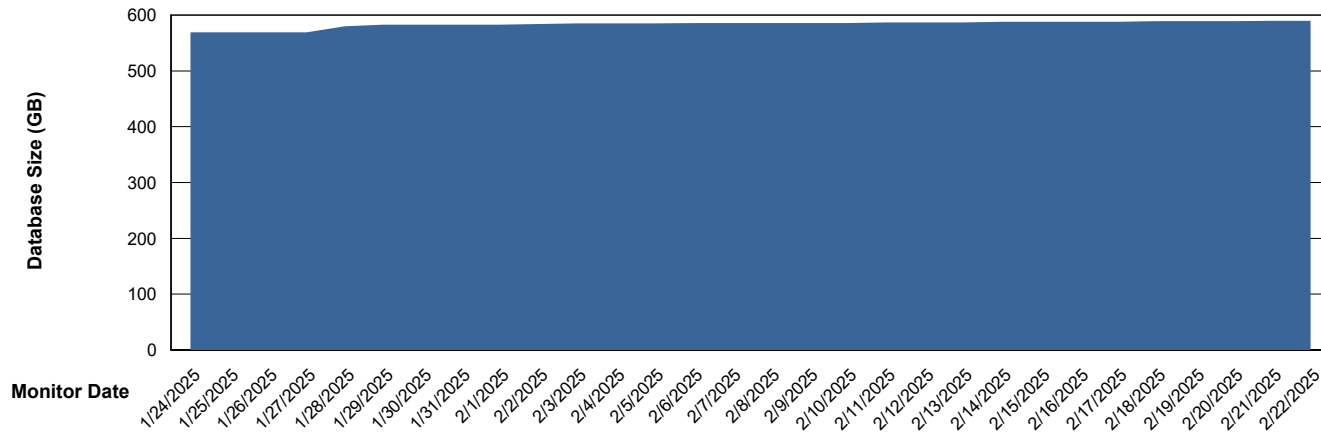

DATABASE SIZE NIX_PRD_ABSDB01_ABS1

Database growth over last month