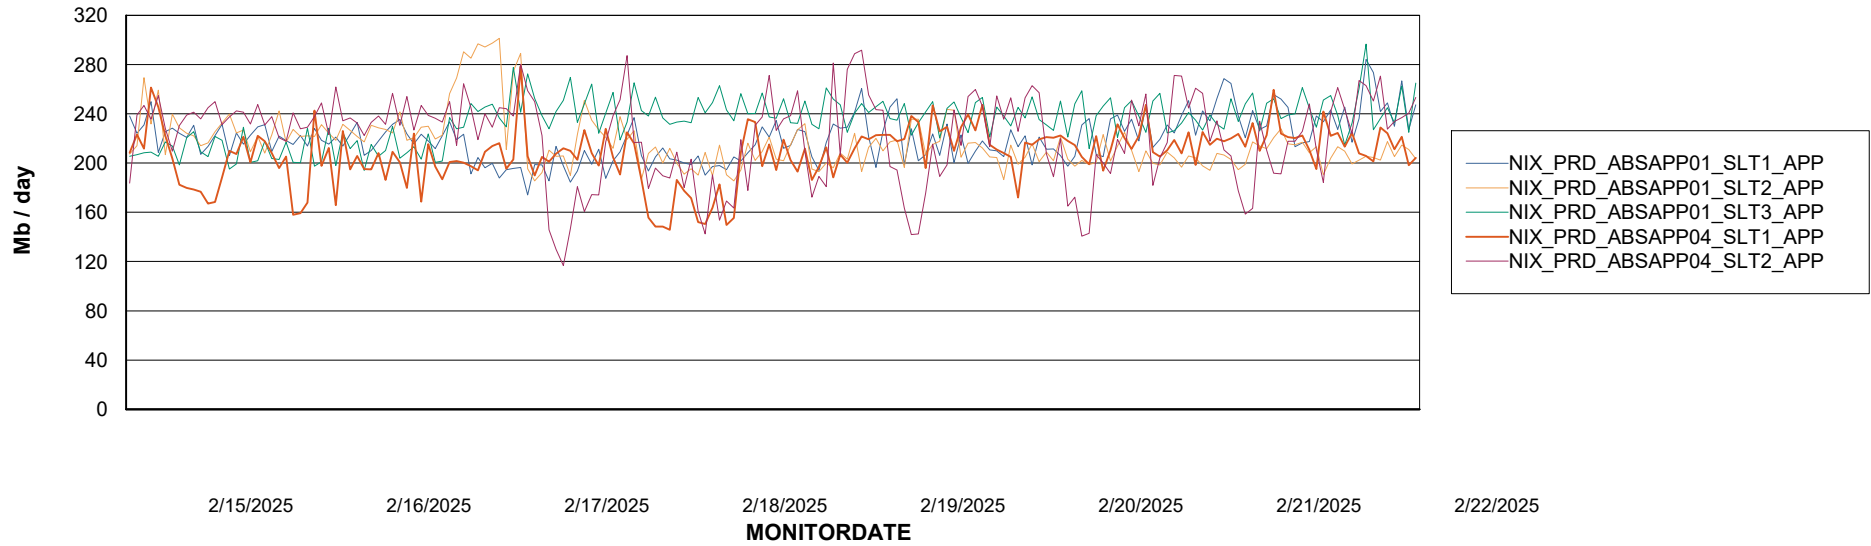

ABSSolute Application Server Services

Avg memory used per ABS Server Service