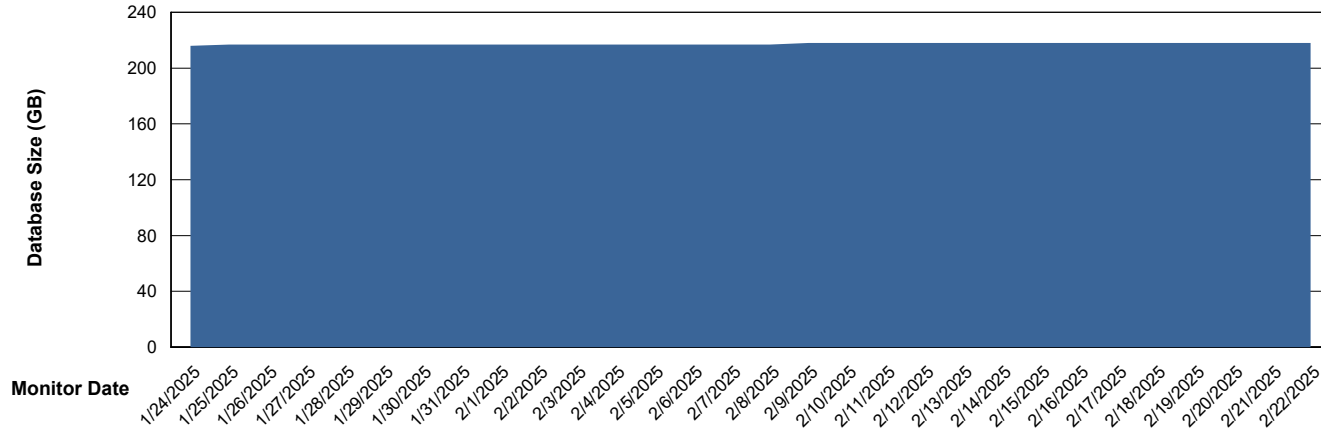

DATABASE SIZE NIX_PRD_ABSBI_ABS1

Database growth over last month