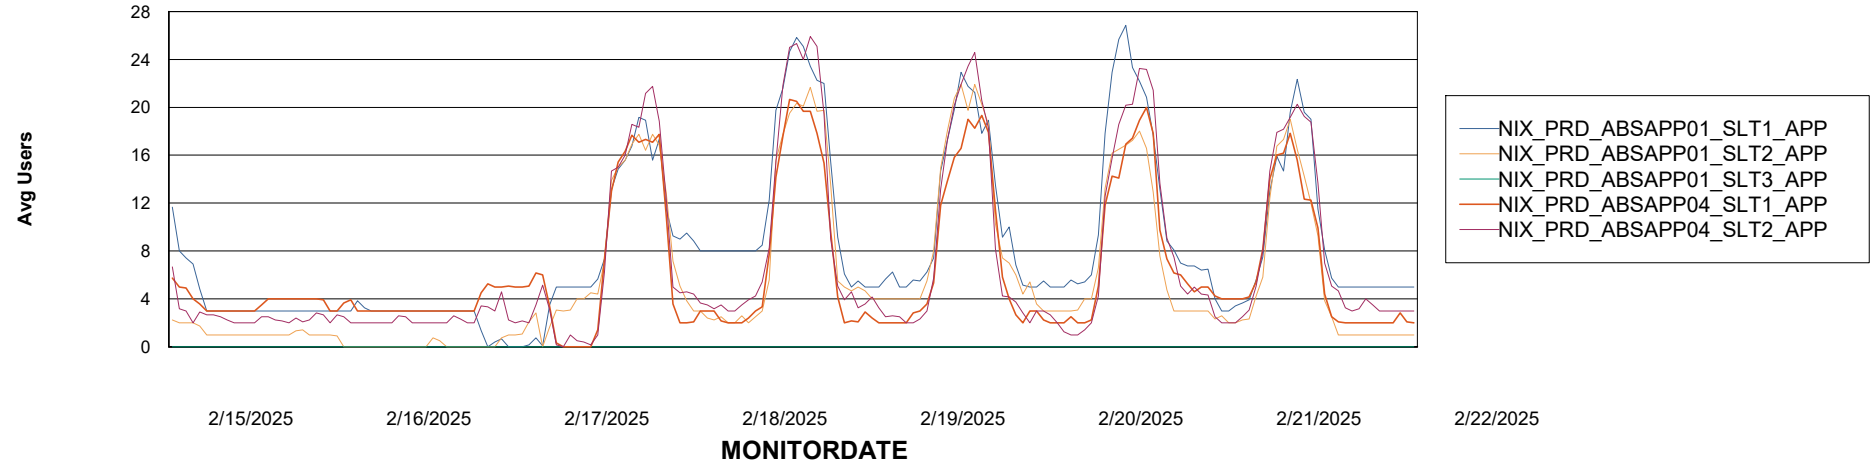

Avg users per day per ABS server