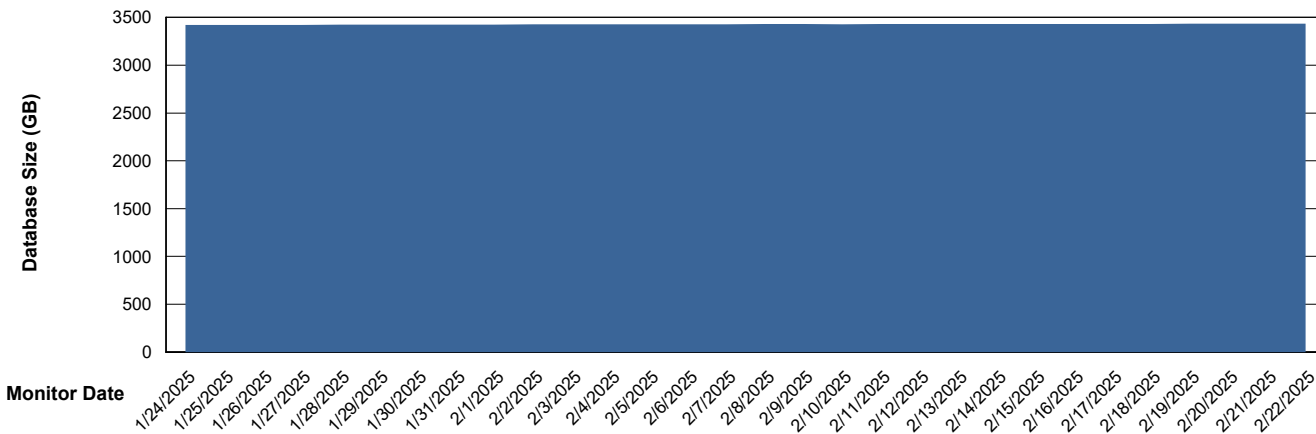

Weekly SLA Customer Report

Customer LTS(CleanLease)_Test
Database ID 127

Database Performance LTS_TST_CLSABSDB01T_ABST

Weekly SLA Customer Report

Customer LTS(CleanLease)_Test
 Database ID 127

DATABASE SIZE LTS_TST_CLSABSDB01T_ABST

Database growth over last month

Database Tablespace LTS_TST_CLSABSDB01T_ABST

Date	Tablespace Name	Filesize (Gb)	Usedsize (Gb)	Percentage free
2/22/2025	ABSDATA	1,376	1,252	9
	INDX	2,240	2,166	3
2/21/2025	ABSDATA	1,376	1,252	9
	INDX	2,240	2,166	3
2/20/2025	ABSDATA	1,376	1,252	9
	INDX	2,240	2,165	3
2/19/2025	ABSDATA	1,376	1,252	9
	INDX	2,240	2,165	3
2/18/2025	ABSDATA	1,376	1,251	9
	INDX	2,240	2,164	3
2/17/2025	ABSDATA	1,376	1,251	9
	INDX	2,240	2,164	3
2/16/2025	ABSDATA	1,376	1,251	9
	INDX	2,240	2,164	3