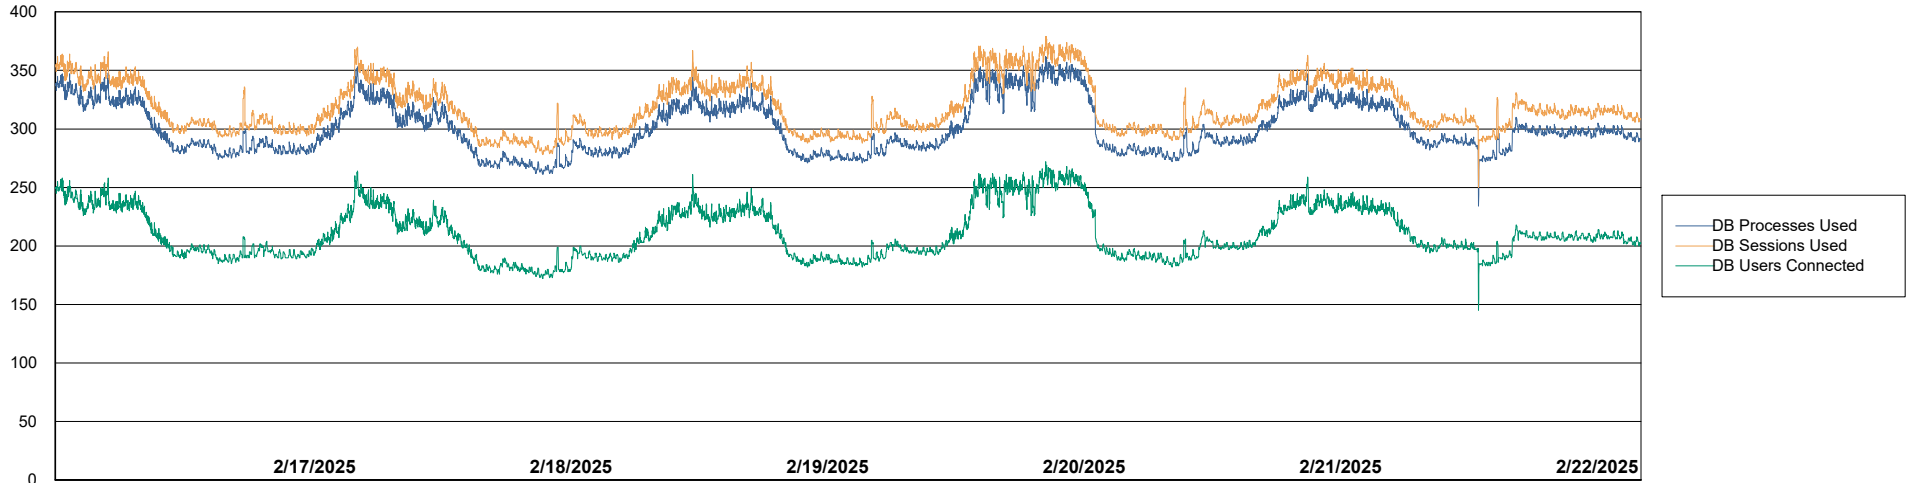

Weekly SLA Customer Report

Customer LTS(CleanLease)_Production
Database ID 126

Database Performance LTS_PRD_CLSABSBI01_ABS1

Weekly SLA Customer Report

Customer LTS(CleanLease)_Production
Database ID 126

Database Performance LTS_PRD_CLSABSD01_ABS1