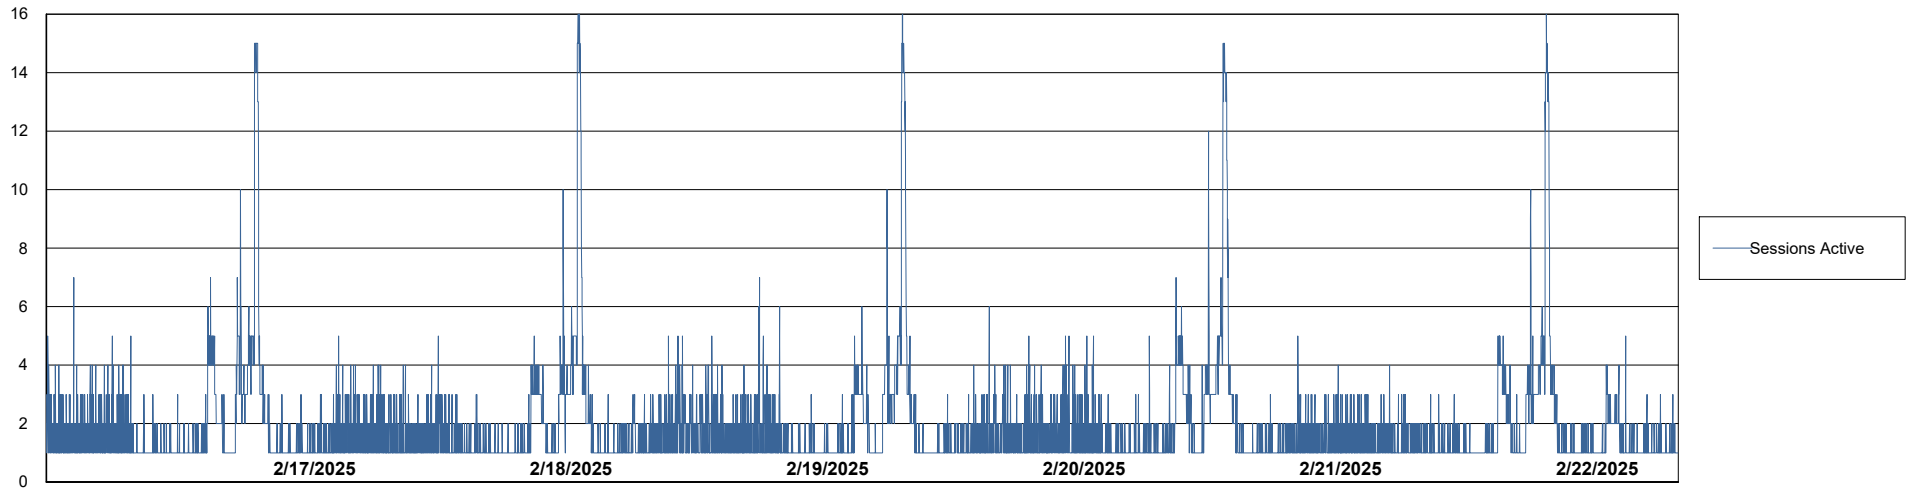

Weekly SLA Customer Report

Customer LTS(CleanLease)_Production
Database ID 126

Database Performance LTS_PRD_CLSABSBI01_ABS1

Weekly SLA Customer Report

Customer LTS(CleanLease)_Production
Database ID 126

Database Performance LTS_PRD_CLSABSD01_ABS1