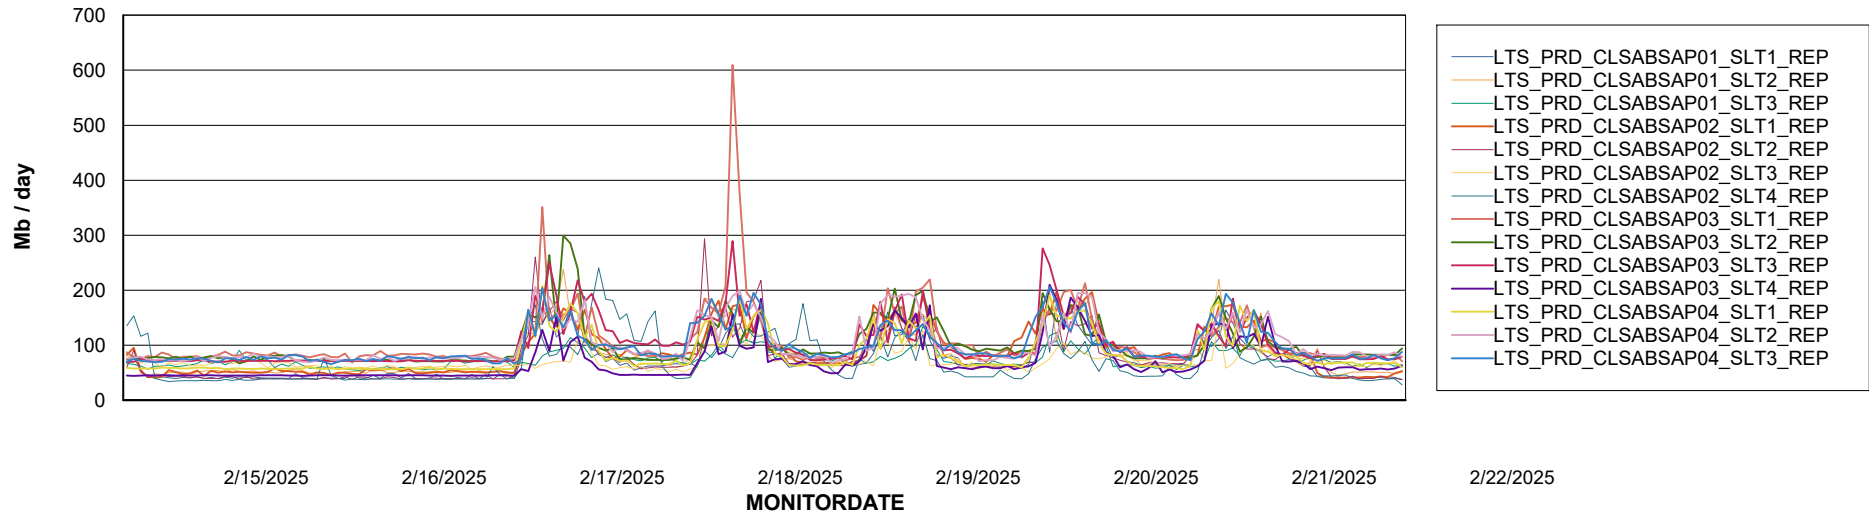

ABSSolute Application ReportServer Services

Avg memory used per ReportServer Service