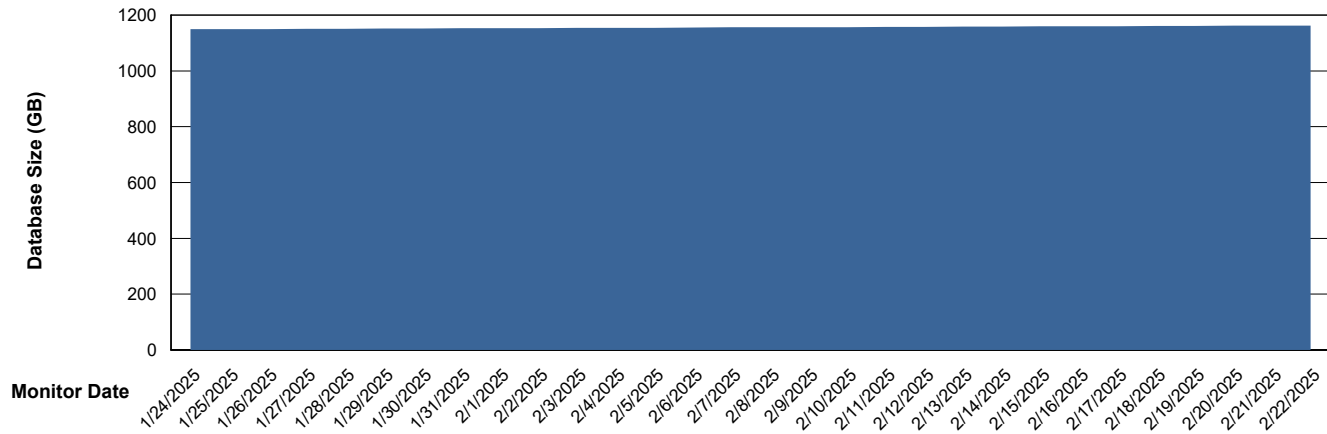

Customer LTS(CleanLease)_Production
Database ID 126

DATABASE SIZE LTS_PRD_CLSABSBI01_ABS1

Database growth over last month

DATABASE SIZE LTS_PRD_CLSABSDB01_ABS1

Database growth over last month

Weekly SLA Customer Report