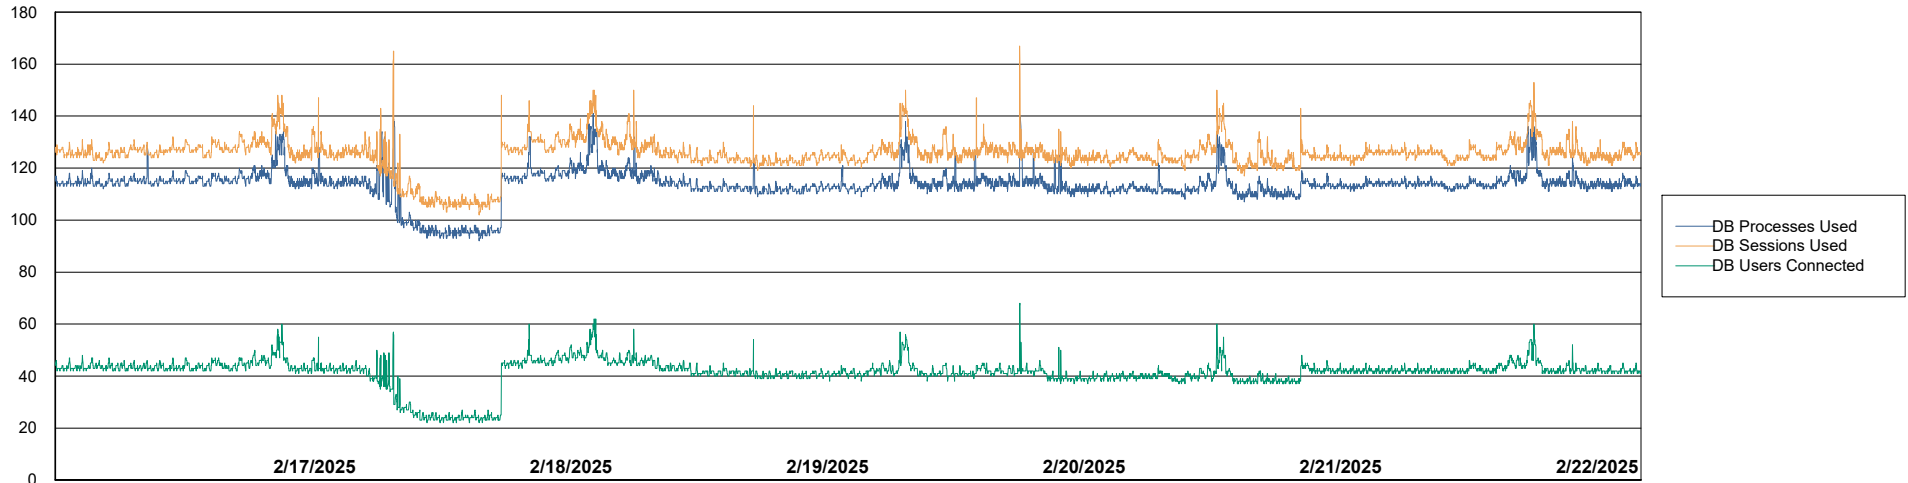

Database Performance LTS_PRD_CLSABSBI01_ABS1