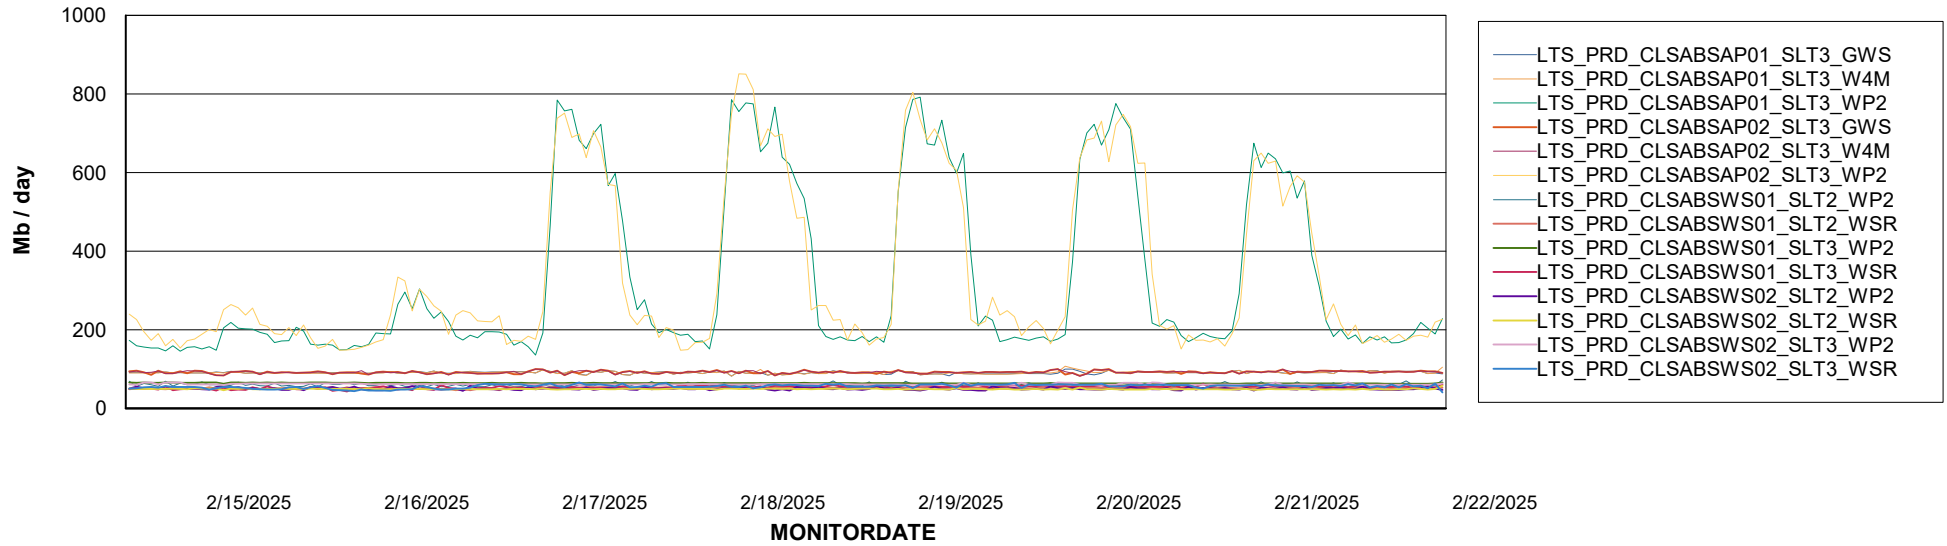

ABSolute Web Component Services

Avg memory used per ABS Web component