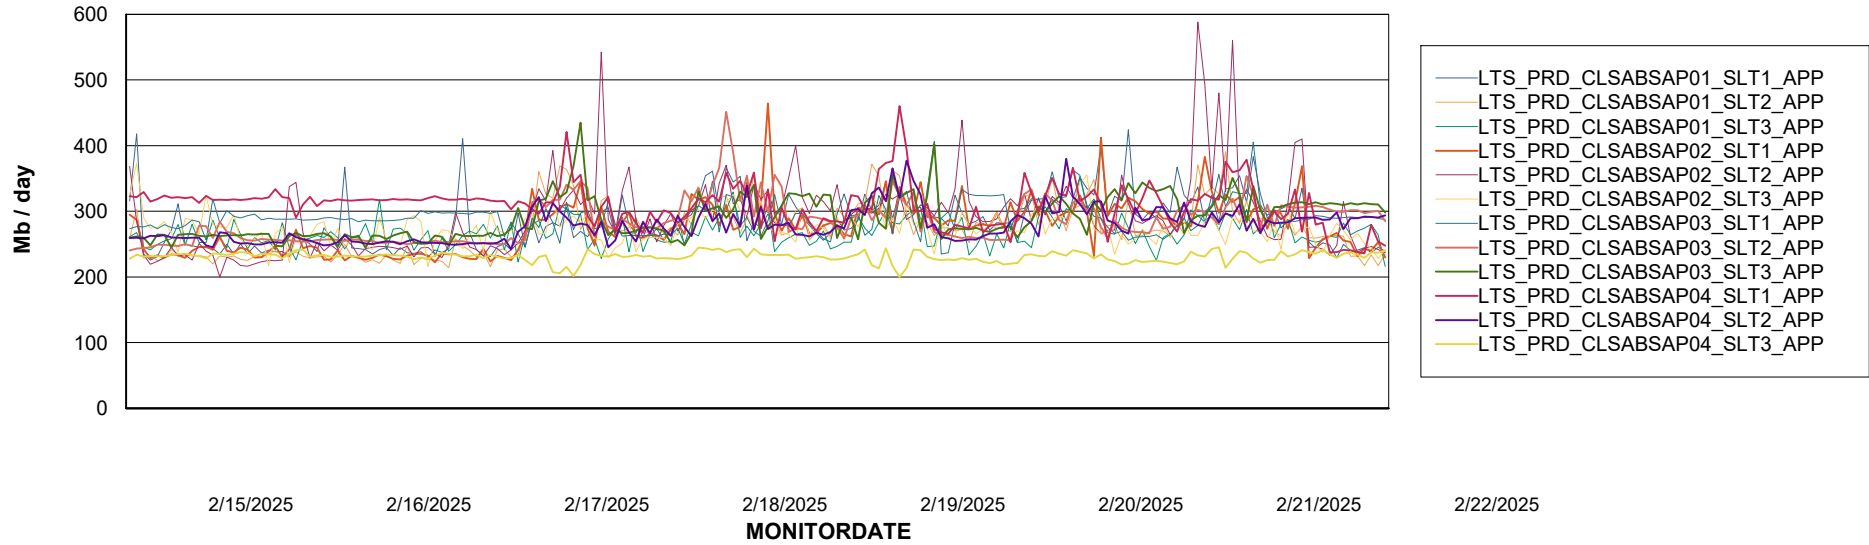

ABSSolute Application Server Services

Avg memory used per ABS Server Service