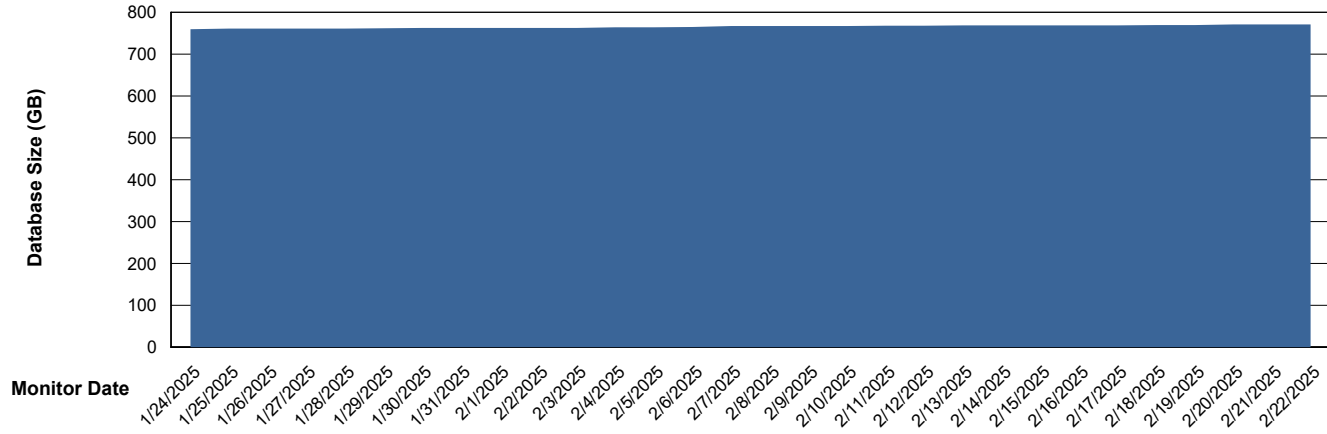

DATABASE SIZE LTS_PRD_CLSABSBI01_ABS1

Database growth over last month