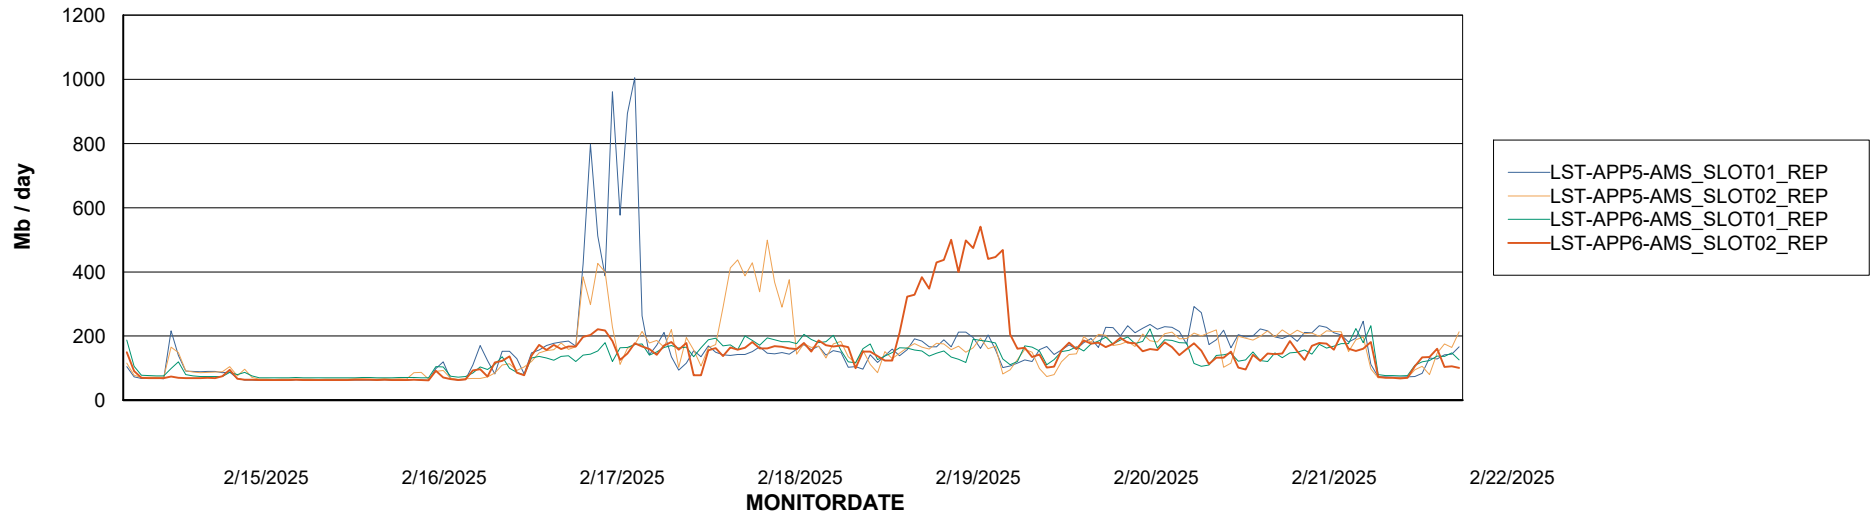

ABSSolute Application ReportServer Services

Avg memory used per ReportServer Service