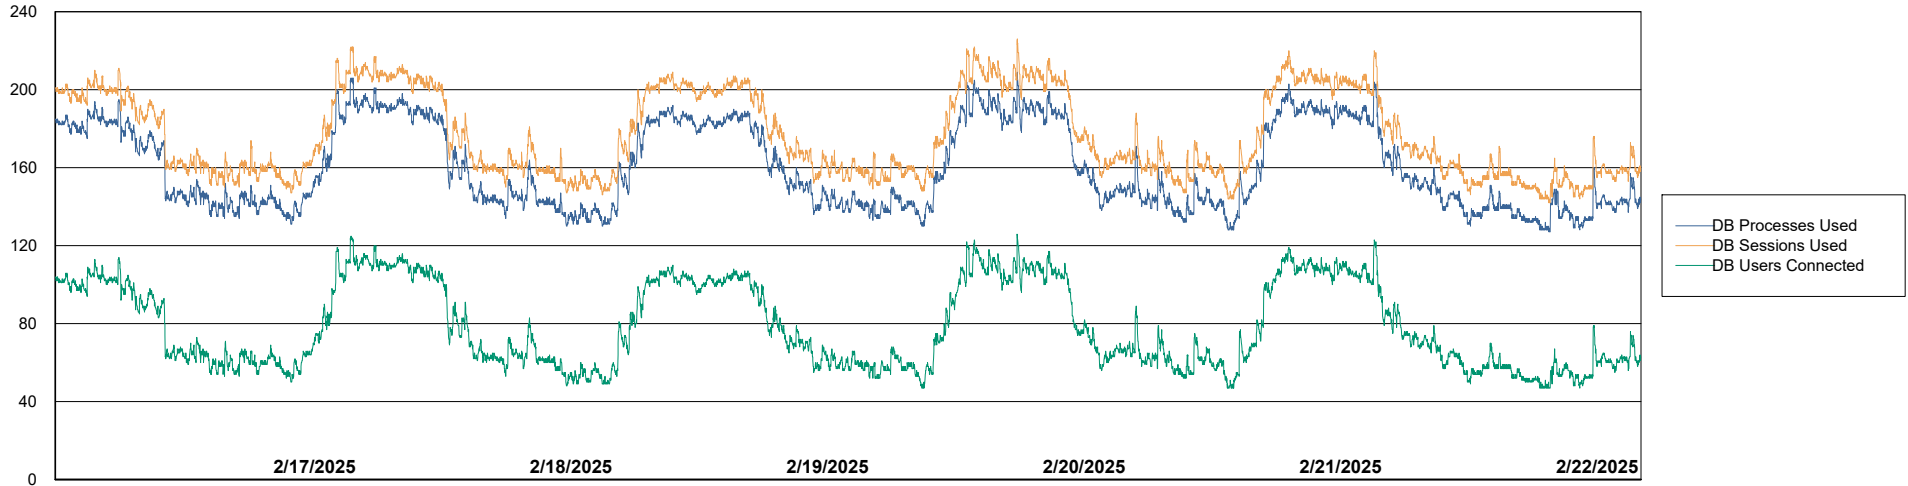

Database Performance LST-DBS5-AMS_DB_ABSEE