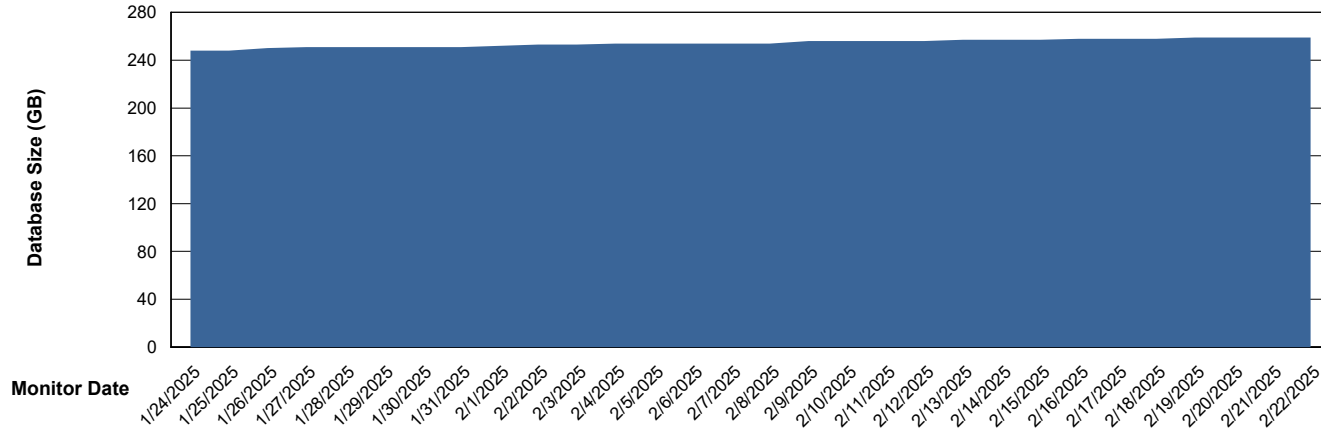

Database Performance LST-DBS6-AMS_DB_ABSEE2

Weekly SLA Customer Report

Customer LST OCI AMS Production ABSEE
Database ID 206

Database Performance LST-DBS6-AMS_DB_HSBABSEE

DB Processes Max 1,000
DB Sessions Max 0

Weekly SLA Customer Report

Customer LST OCI AMS Production ABSEE
Database ID 206

DATABASE SIZE LST-DBS5-AMS_DB_ABSEE

Database growth over last month

DATABASE SIZE LST-DBS6-AMS_DB_ABSEE2

Database growth over last month