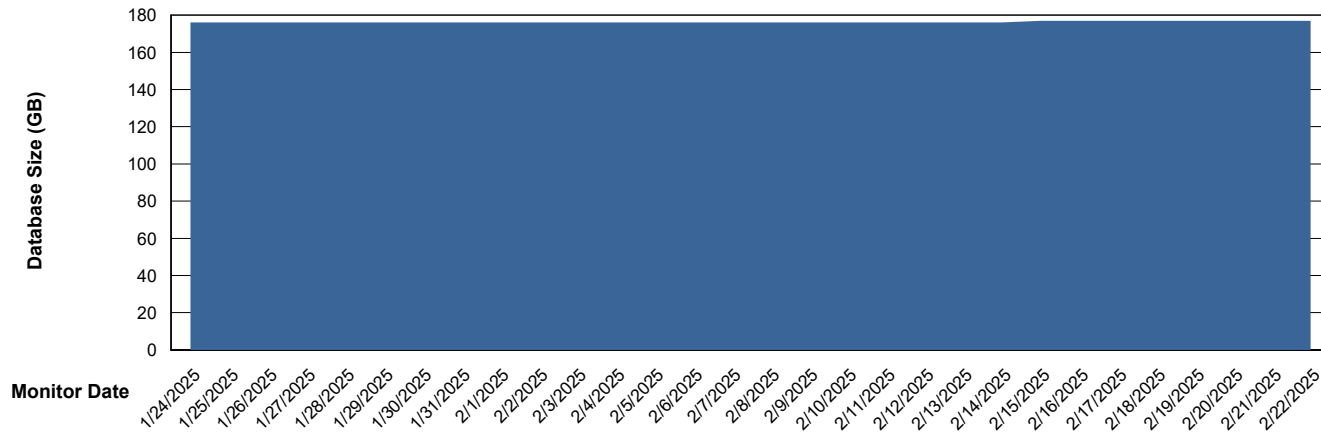

Weekly SLA Customer Report

Customer LST OCI AMS Production ABSEE
Database ID 206

DATABASE SIZE LST-DBS5-AMS_DB_ABSEE

Database growth over last month

DATABASE SIZE LST-DBS6-AMS_DB_ABSEE2

Database growth over last month