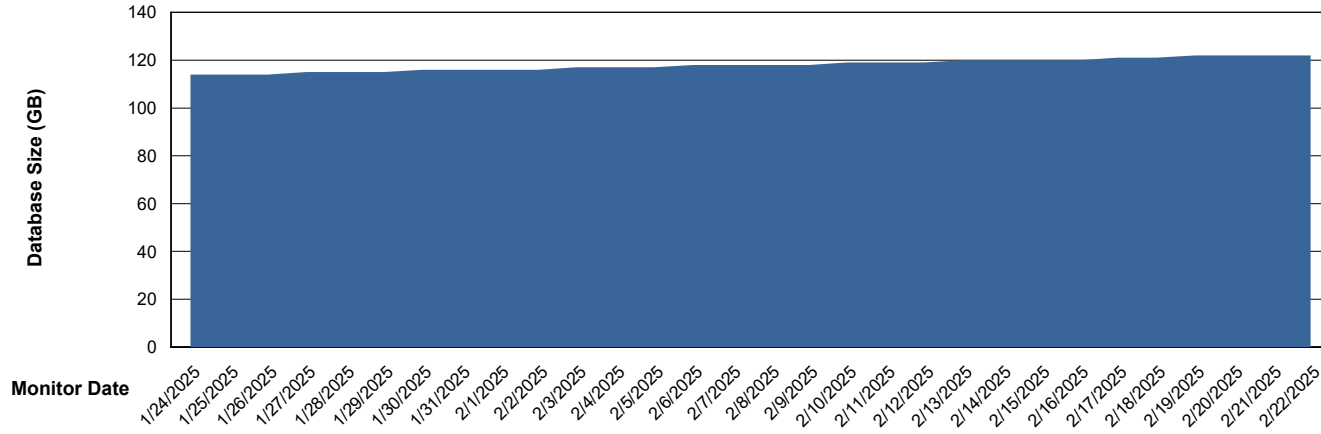

DATABASE SIZE Future Live KLH_PRD_SRSBIDB02_ABS1

Database growth over last month