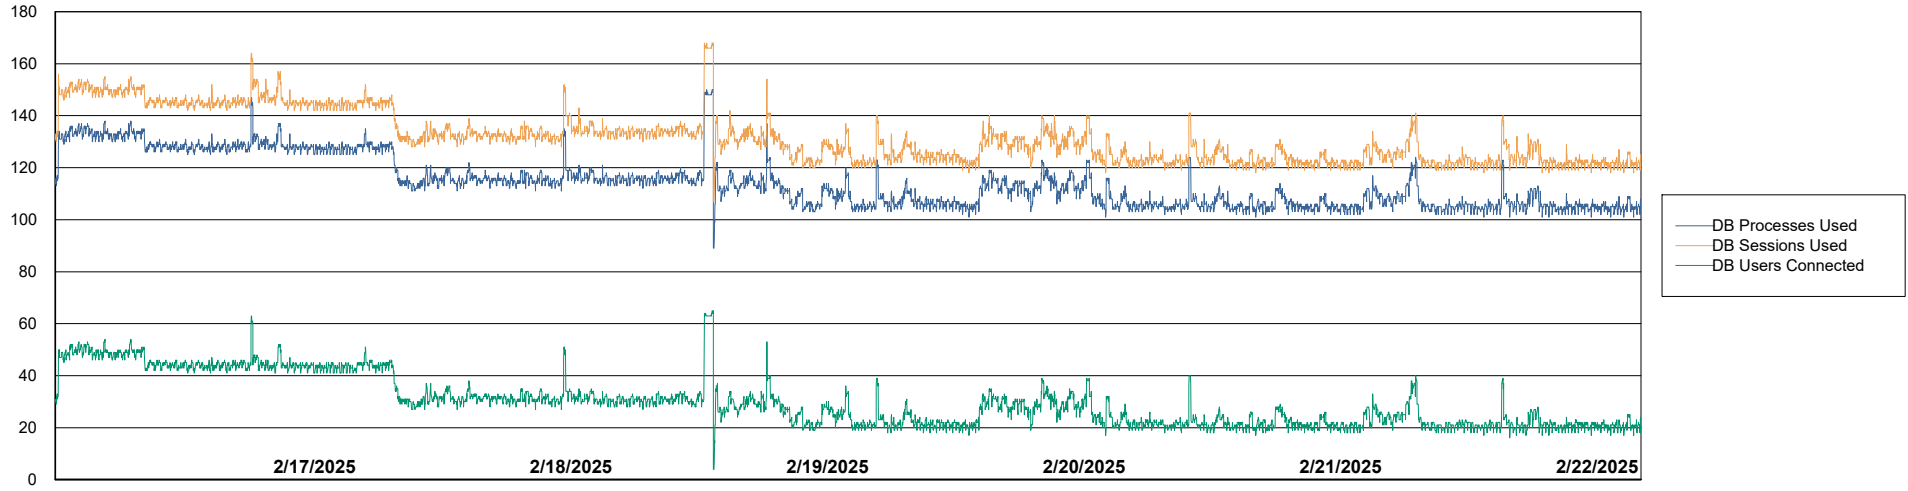

Database Performance Future Live KLH_PRD_SRSBIDB02_ABS1