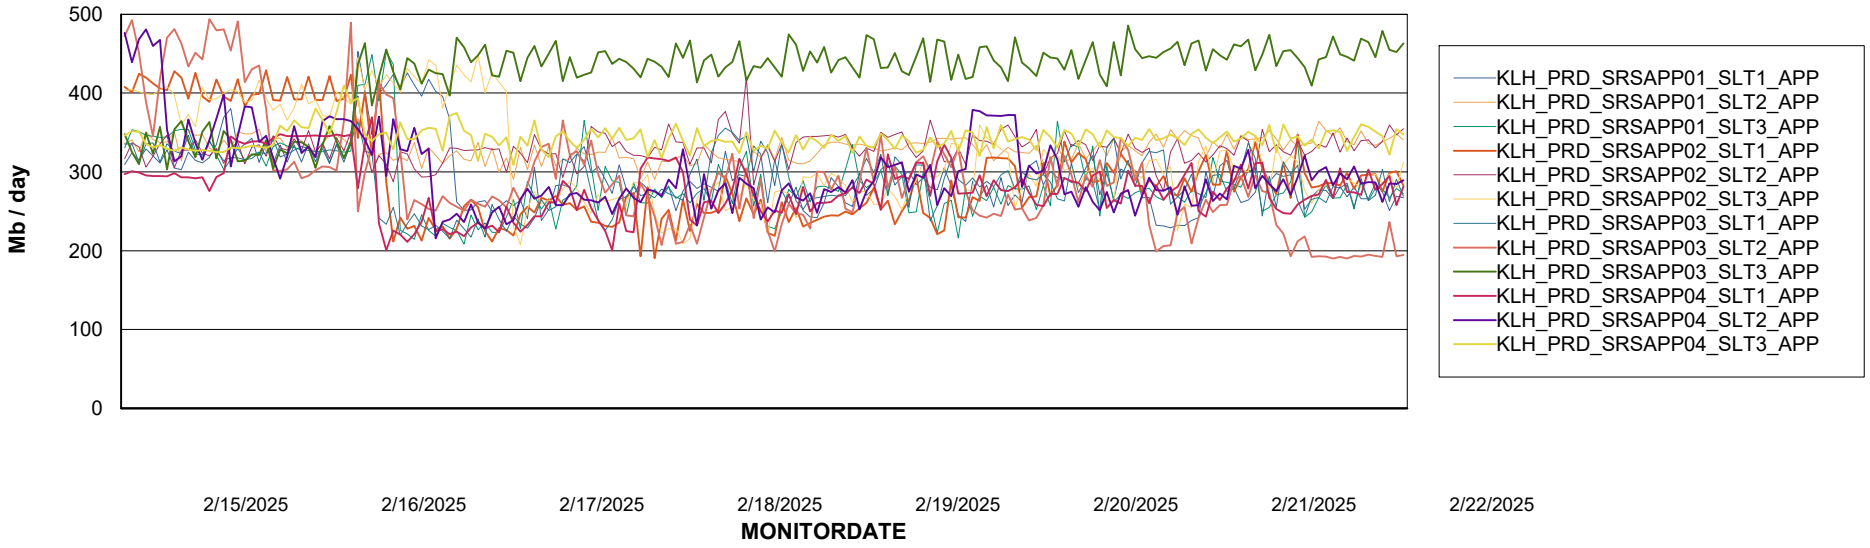

ABSSolute Application Server Services

Avg memory used per ABS Server Service