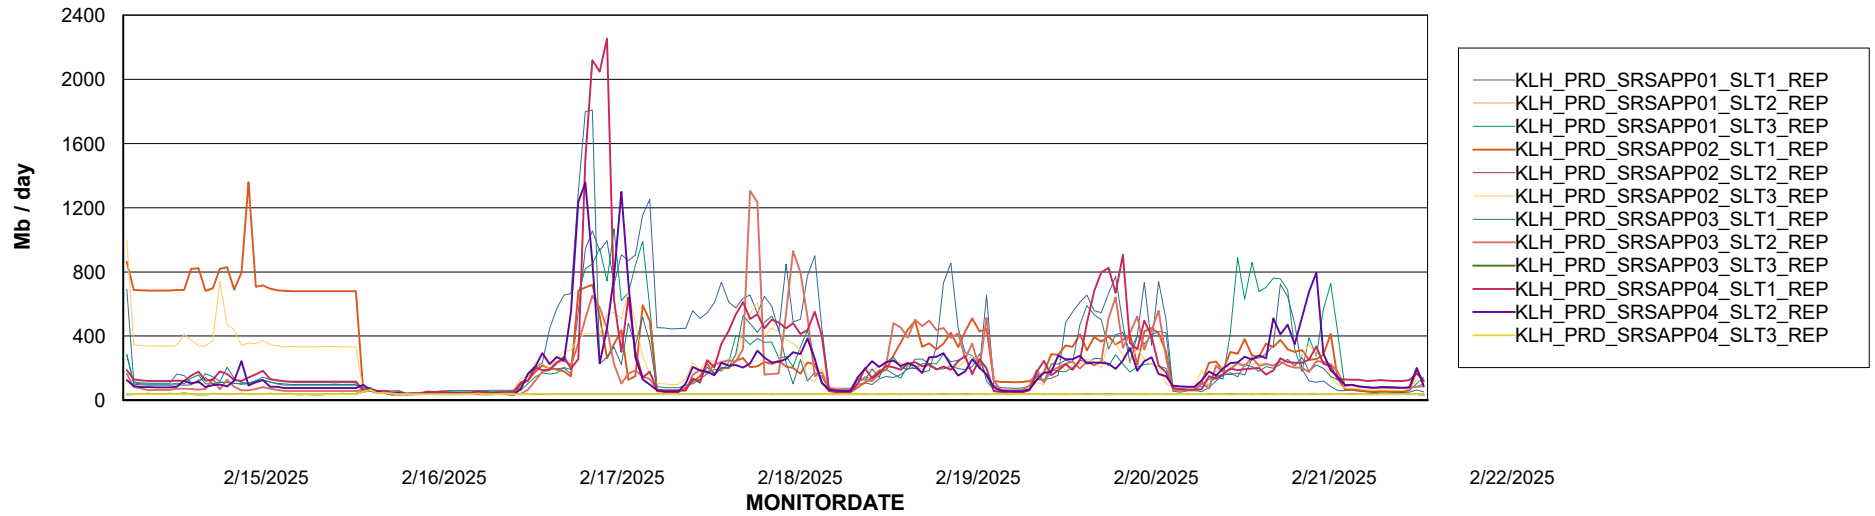

ABSSolute Application ReportServer Services

Avg memory used per ReportServer Service