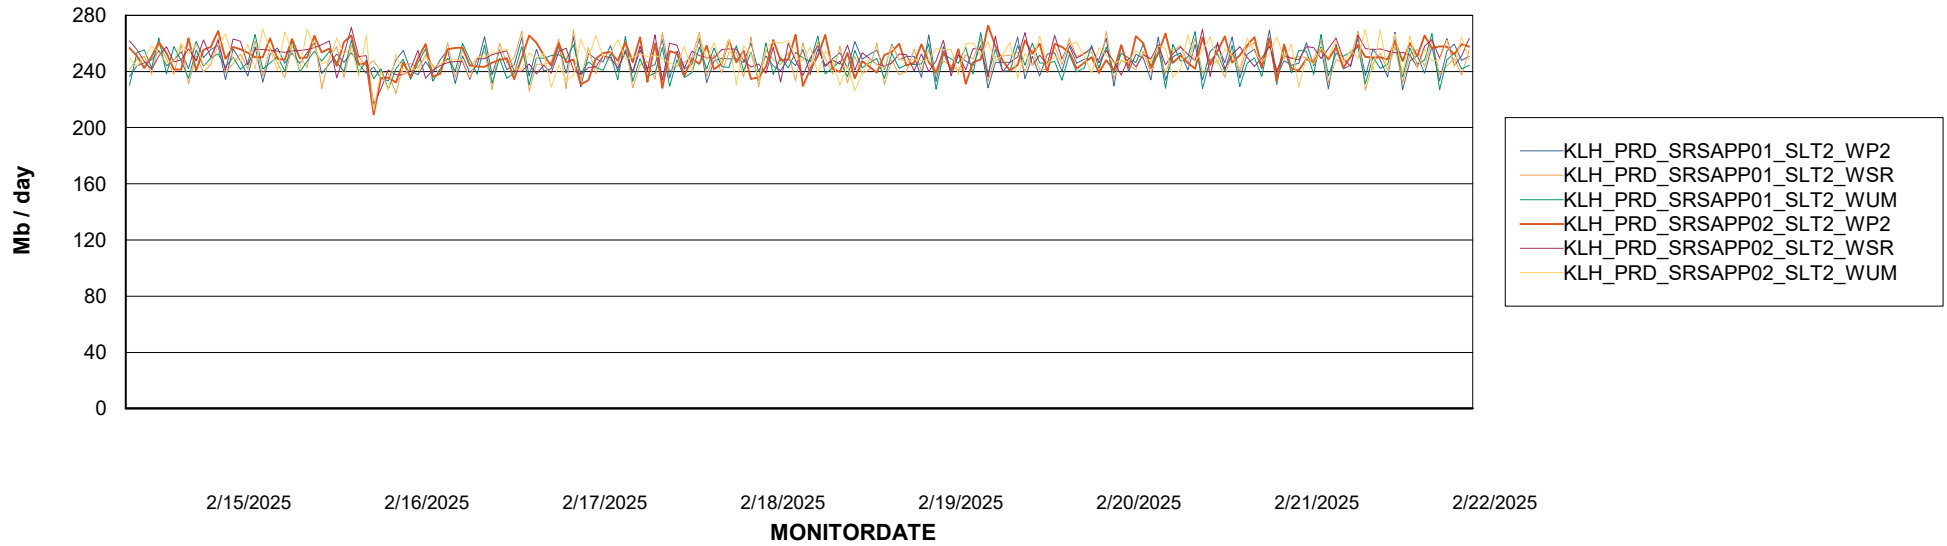

ABSolute Web Component Services

Avg memory used per ABS Web component