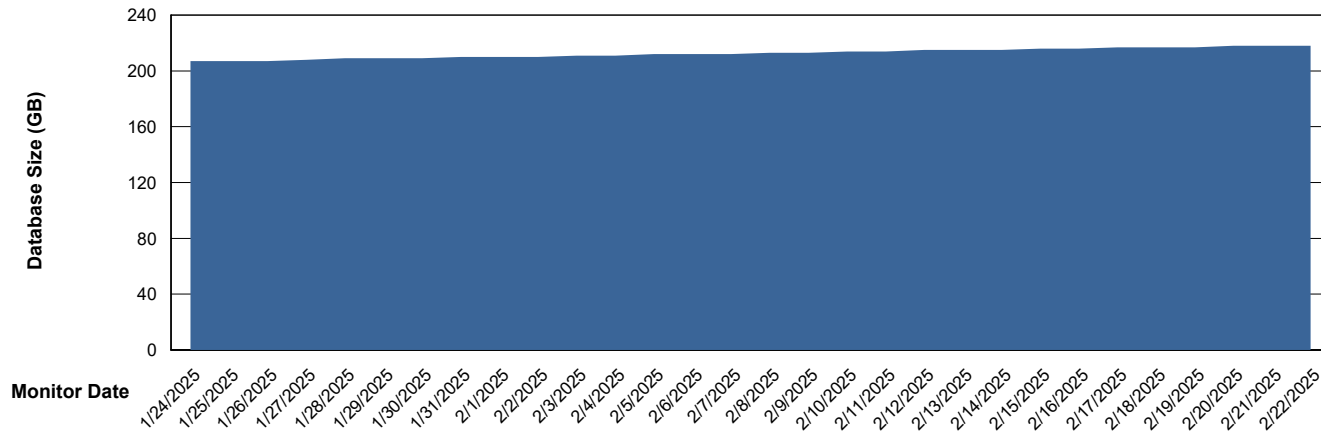

DATABASE SIZE KLH_PRD_SRSBIDB01_ABS1

Database growth over last month