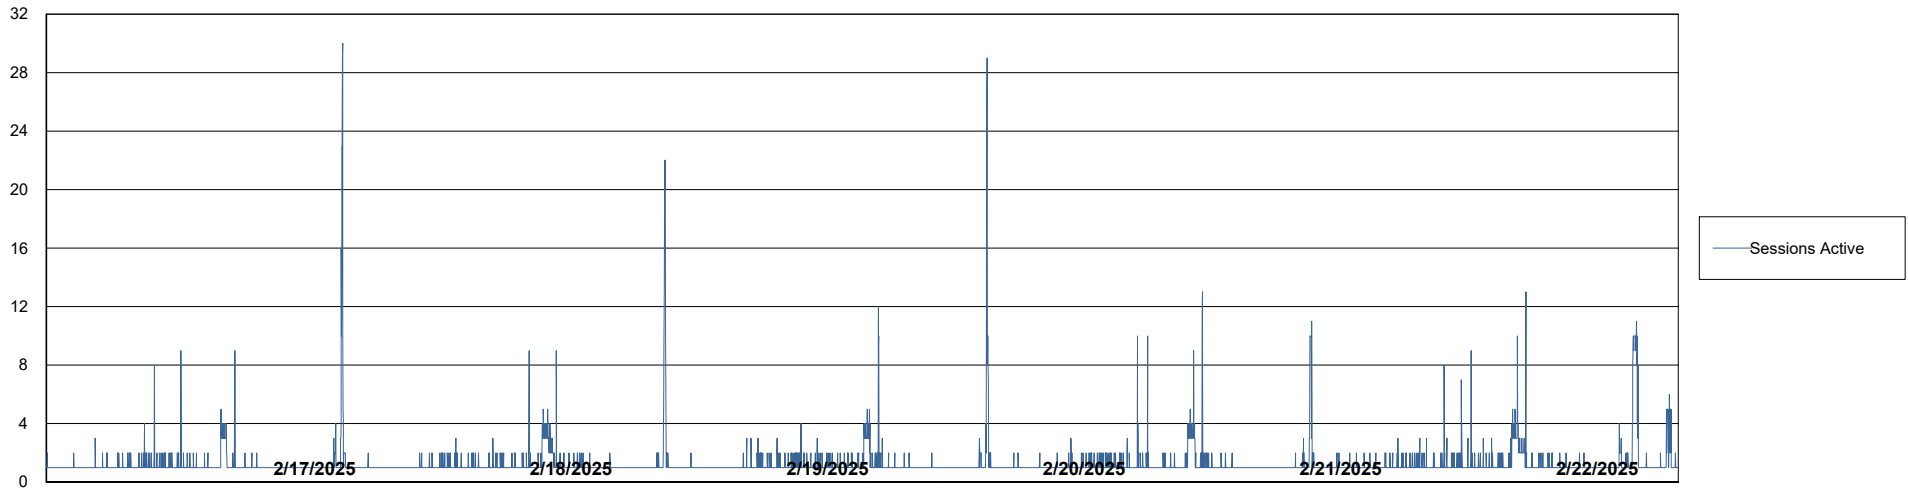

Weekly SLA Customer Report

Customer KBR OCI TOR Production
Database ID 200

Database Performance KBR-BI-TOR_PROD_ABS1

Weekly SLA Customer Report

Customer KBR OCI TOR Production
Database ID 200

Database Performance KBR-DBS1-TOR_PROD_ABS1