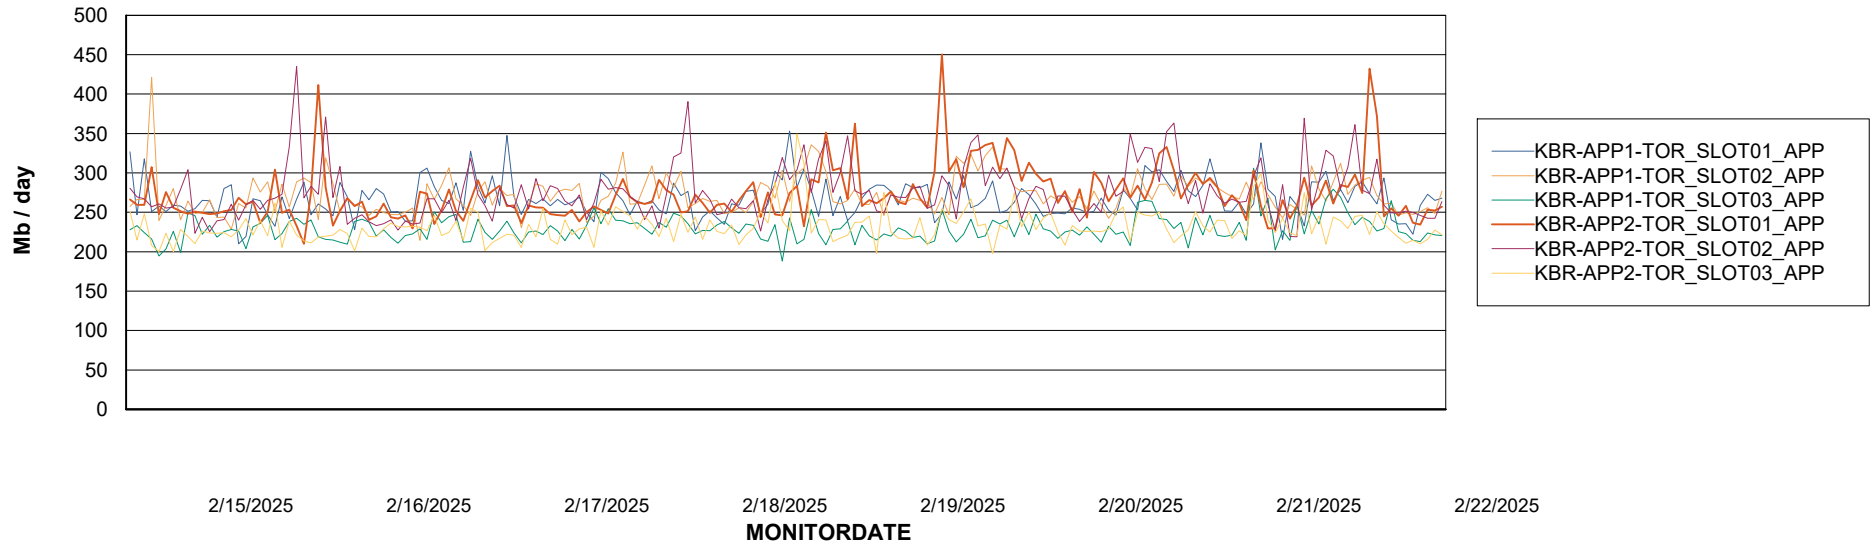

ABSSolute Application Server Services

Avg memory used per ABS Server Service