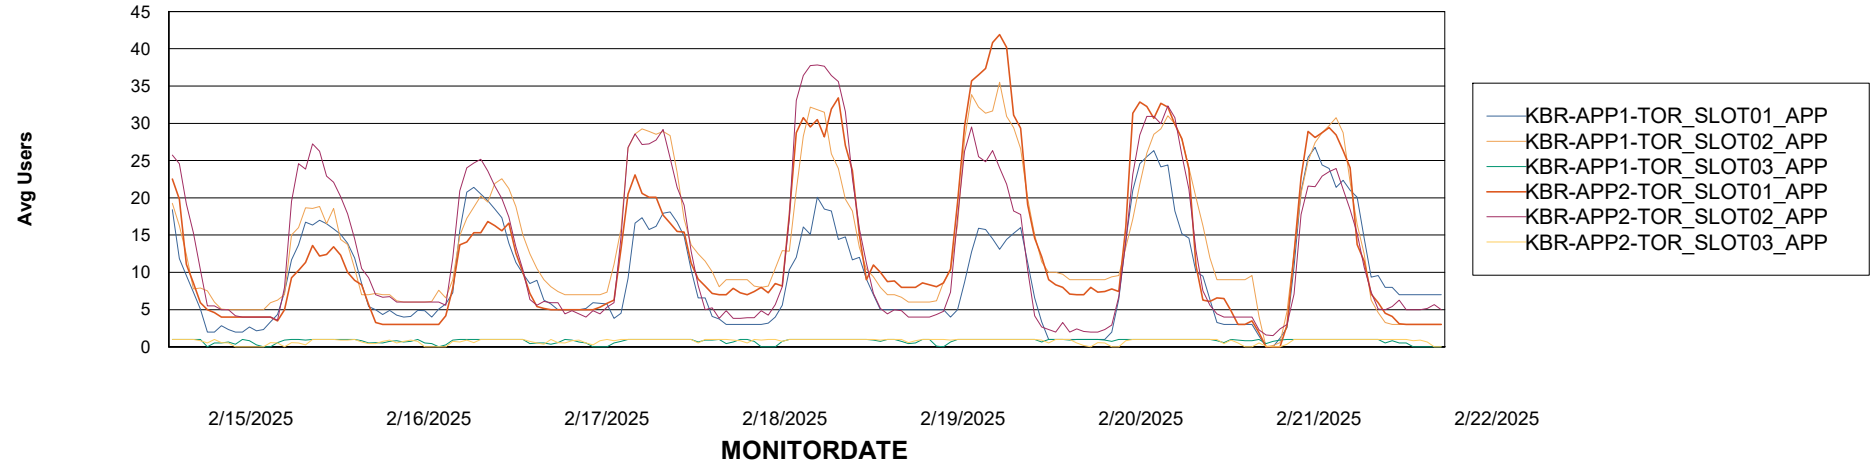

Avg users per day per ABS server