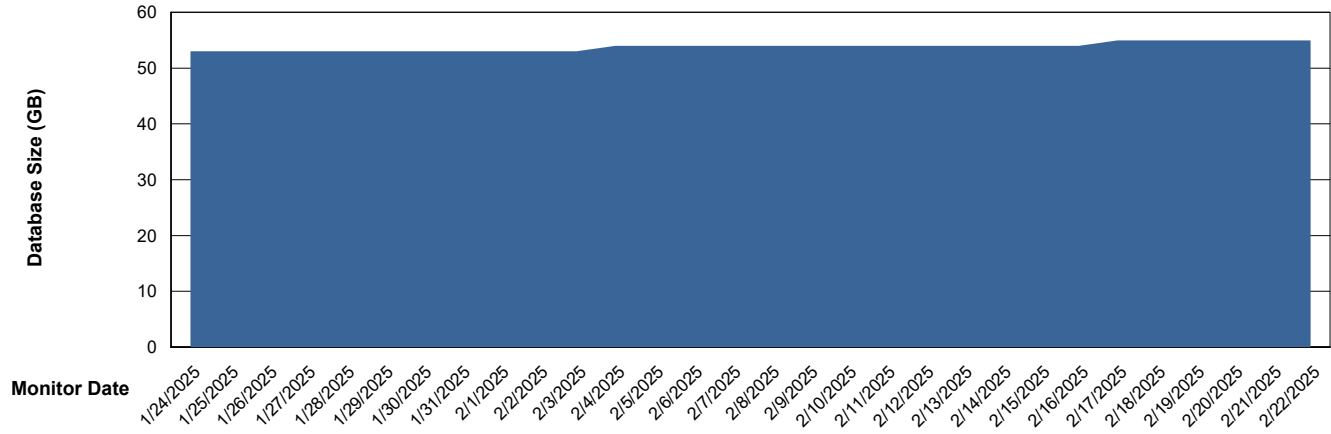

DATABASE SIZE KBR-BI-TOR_PROD_ABS1

Database growth over last month