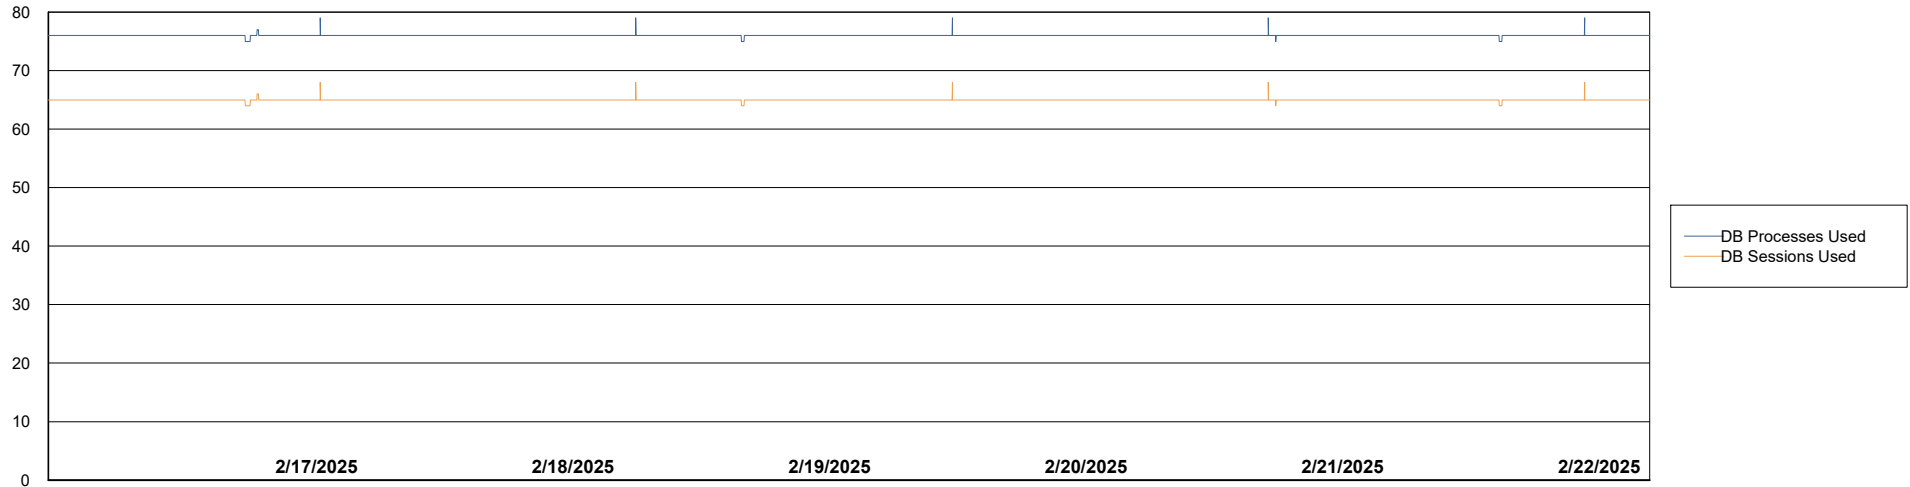

Database Performance KBR-DBS2-TOR_PROD_HSBABS1

DB Processes Max 4
DB Processes Max 1,000
DB Processes Max 0