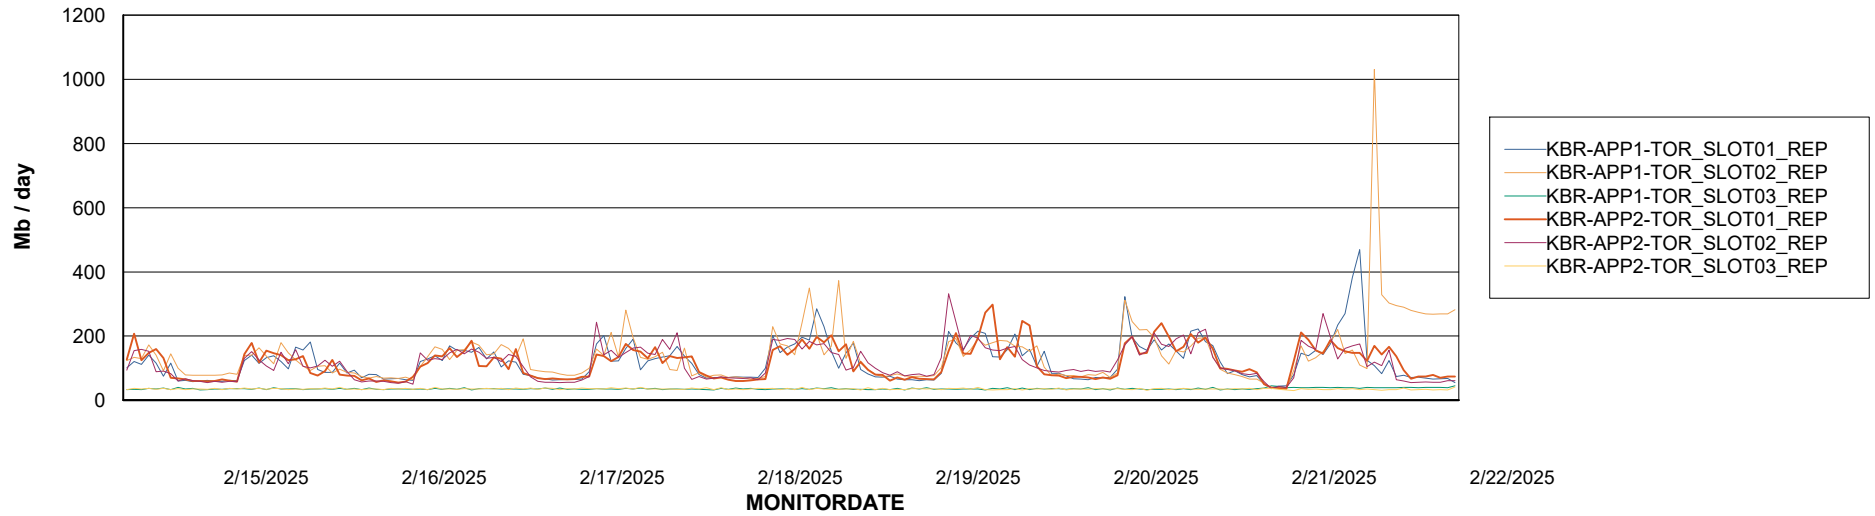

Avg memory used per ABS Server Service

Avg users per day per ABS server

Weekly SLA Customer Report

Customer KBR OCI TOR Production
Database ID 200

ABSSolute Application ReportServer Services

Avg memory used per ReportServer Service