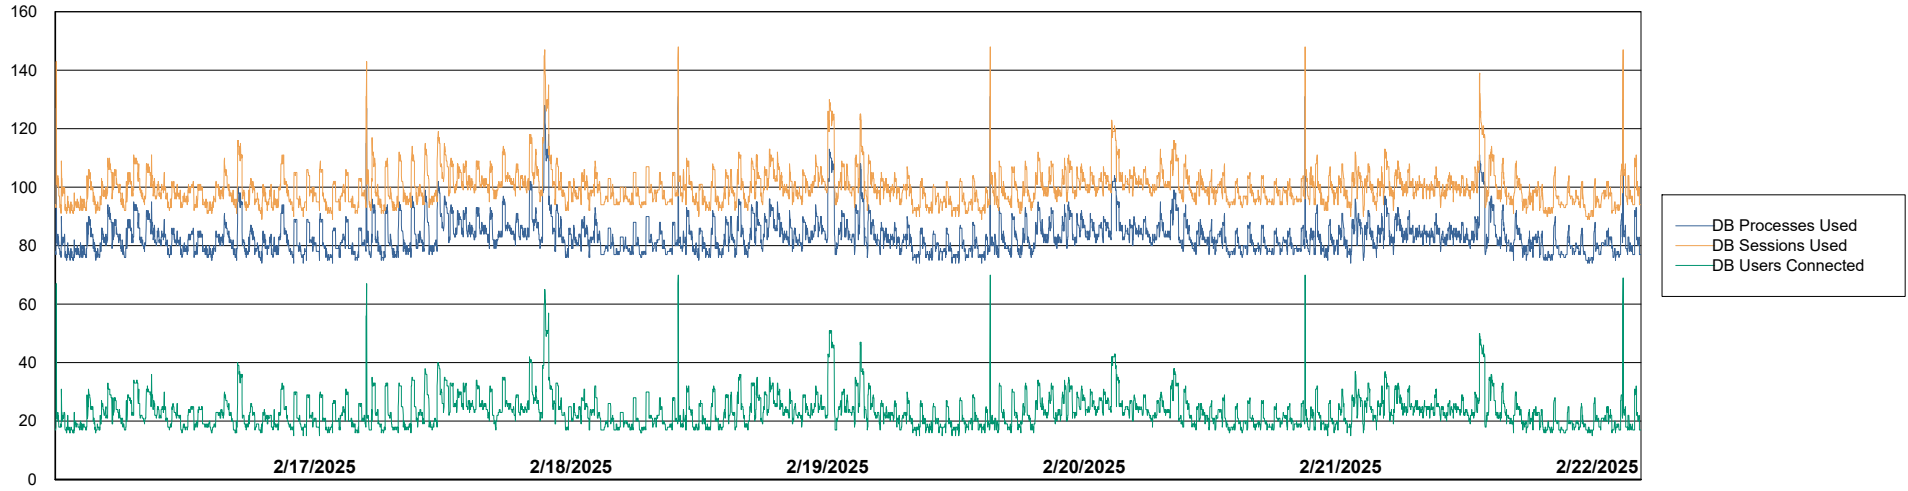

Database Performance KBR-BI-TOR_PROD_ABS1