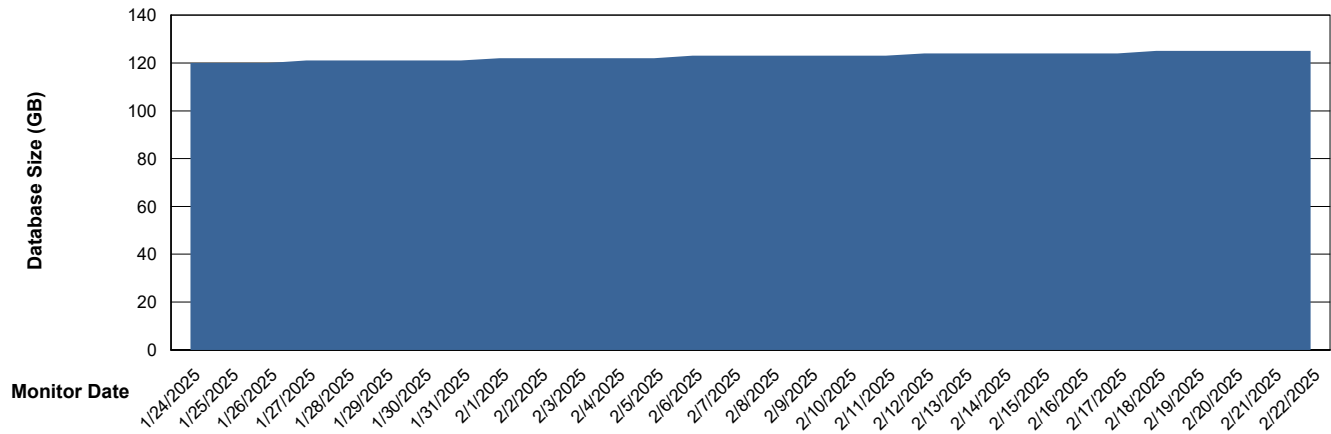

Customer KBR OCI TOR Production
Database ID 200

DATABASE SIZE KBR-BI-TOR_PROD_ABS1

Database growth over last month

DATABASE SIZE KBR-DBS1-TOR_PROD_ABS1

Database growth over last month

Weekly SLA Customer Report