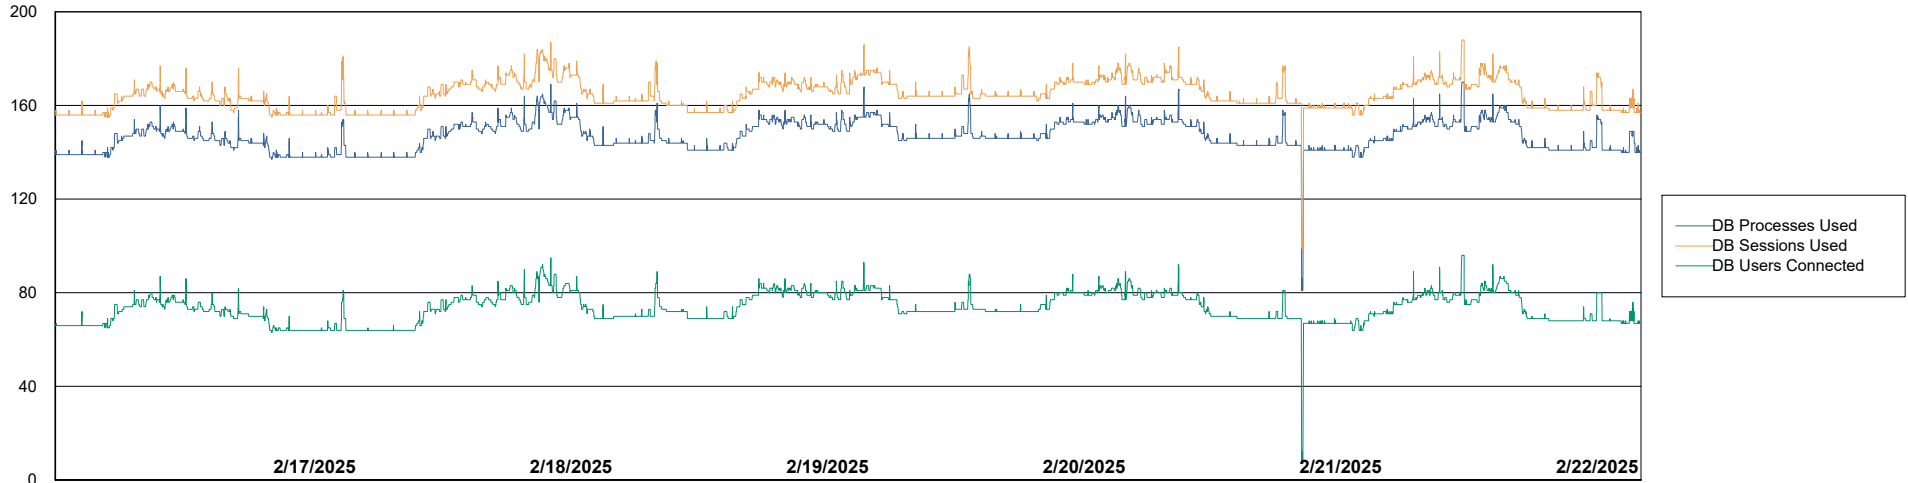

Weekly SLA Customer Report

Customer KBR OCI TOR Production
Database ID 200

Database Performance KBR-BI-TOR_PROD_ABS1

Weekly SLA Customer Report

Customer KBR OCI TOR Production
Database ID 200

Database Performance KBR-DBS1-TOR_PROD_ABS1