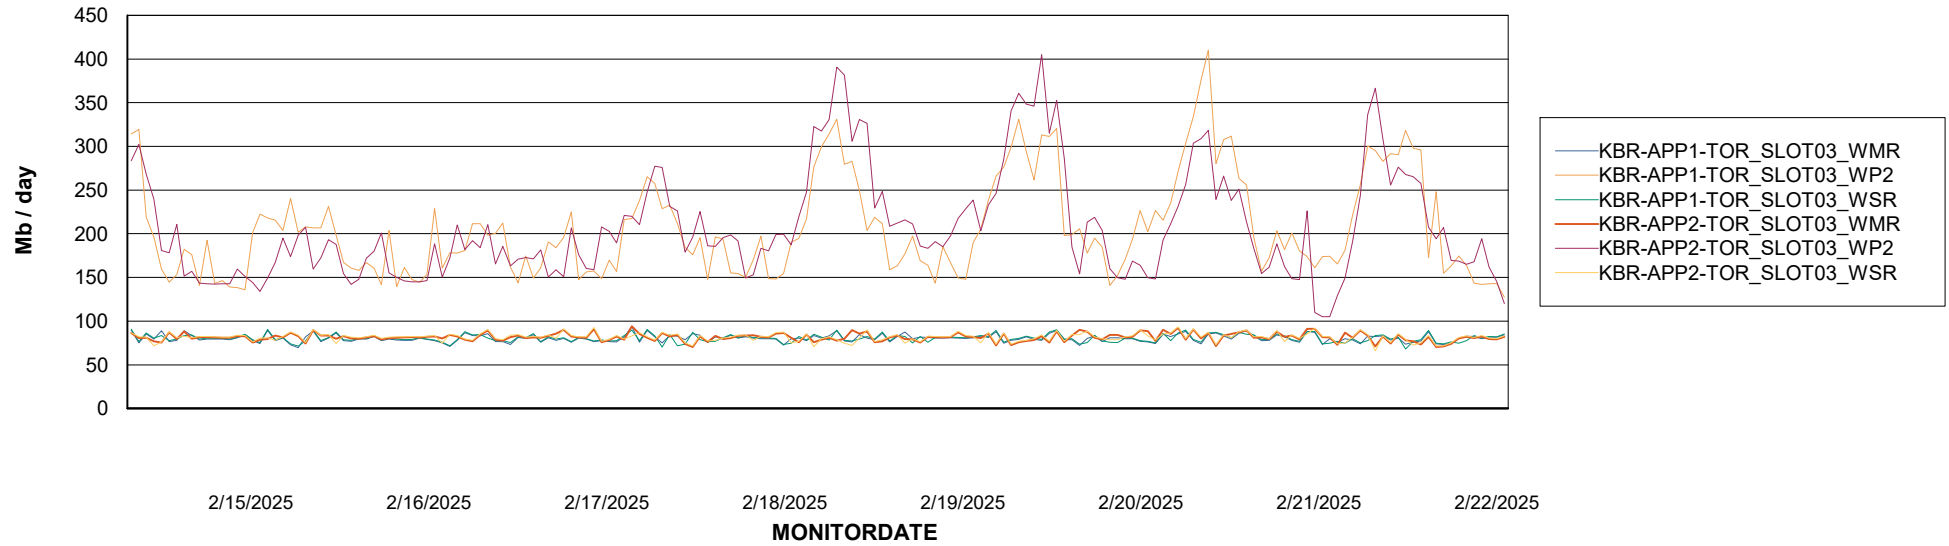

ABSolute Web Component Services

Avg memory used per ABS Web component