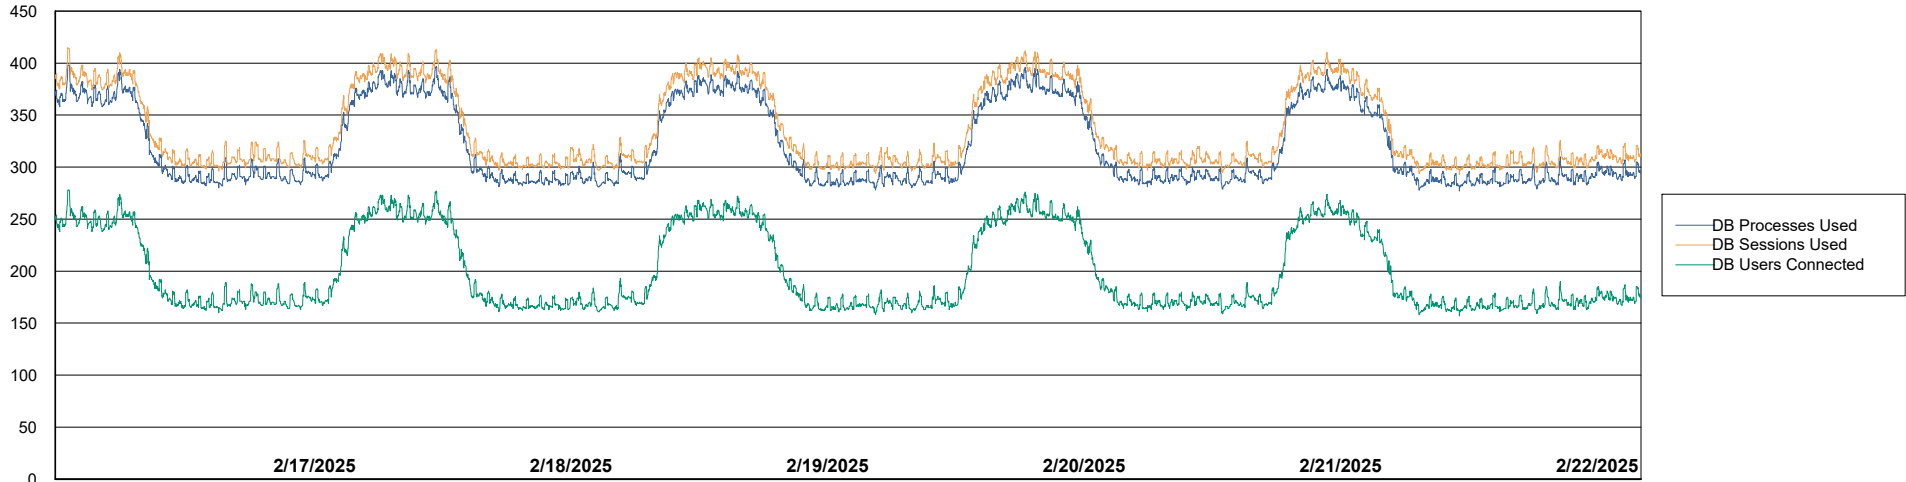

DB Processes Max 0
DB Processes Max 4
DB Processes Max 1,000

Weekly SLA Customer Report

Customer JSG_Production (24/7)
Database ID 102

Database Performance JSG_PRD_RIKER_DB_HSBABS1

Weekly SLA Customer Report