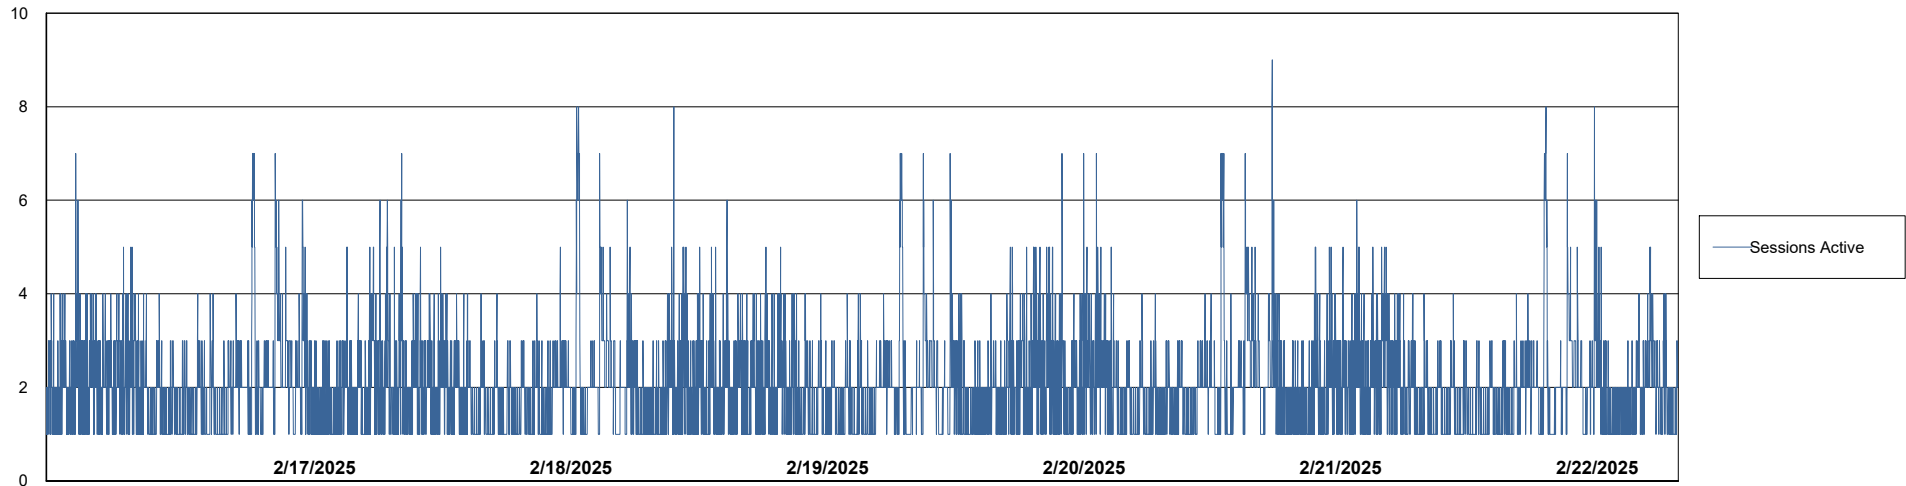

DB Processes Max 0
DB Processes Max 4
DB Processes Max 1,000

Weekly SLA Customer Report

Customer JSG_Production (24/7)
Database ID 102

Database Performance JSG_PRD_RIKER_DB_HSBABS1

Weekly SLA Customer Report