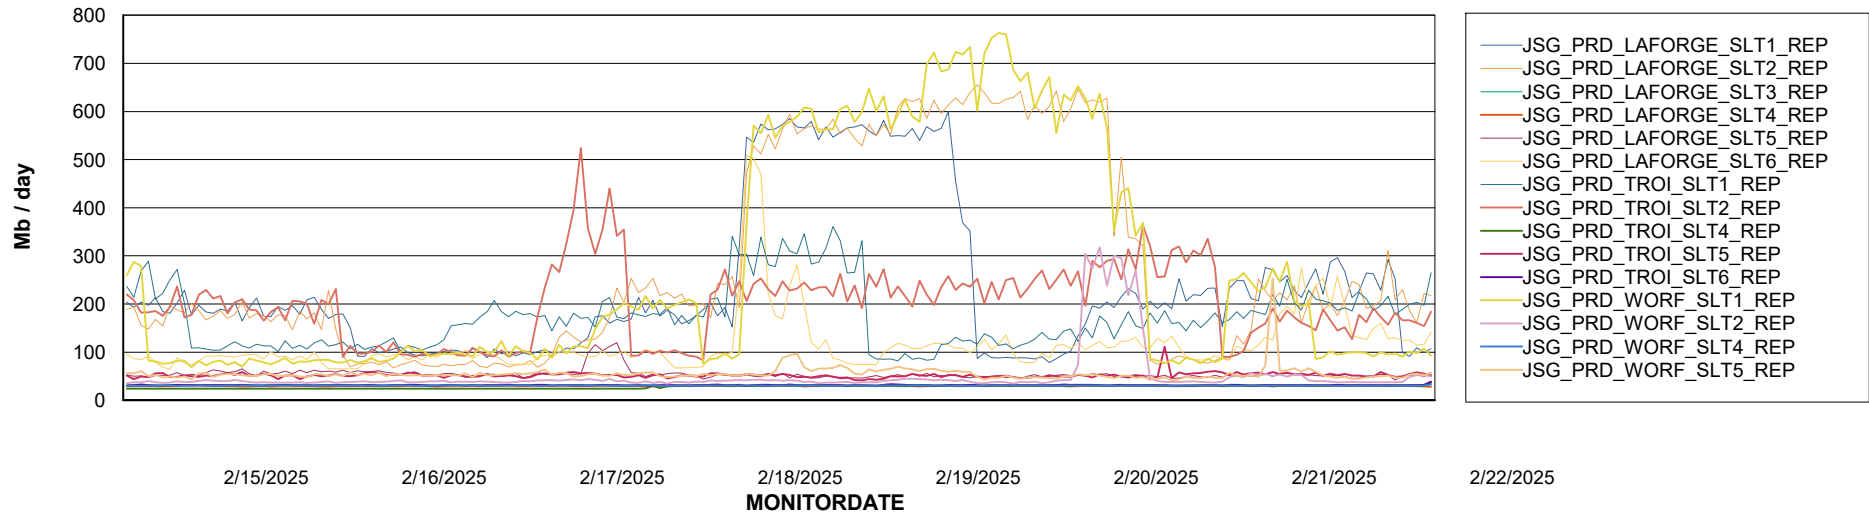

ABSSolute Application ReportServer Services

Avg memory used per ReportServer Service