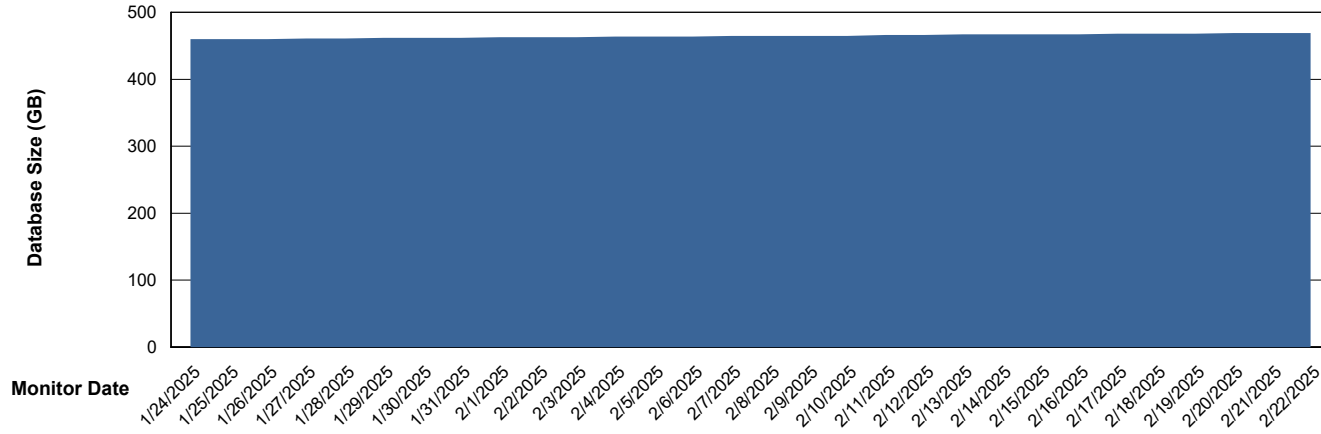

Weekly SLA Customer Report

Customer JSG_Production (24/7)
Database ID 102

Database Performance JSG_PRD_BASHIR_DB_ABS1

Weekly SLA Customer Report

Customer JSG_Production (24/7)
Database ID 102

Database Performance JSG_PRD_PICARD_DB_ABS1

DB Processes Max 0
DB Processes Max 4
DB Processes Max 1,000

Weekly SLA Customer Report

Customer JSG_Production (24/7)
Database ID 102

Database Performance JSG_PRD_RIKER_DB_HSBABS1

Weekly SLA Customer Report

Customer JSG_Production (24/7)
Database ID 102

DATABASE SIZE JSG_PRD_BASHIR_DB_ABS1

Database growth over last month

DATABASE SIZE JSG_PRD_RIKER_DB_HSBABS1

Database growth over last month

Weekly SLA Customer Report