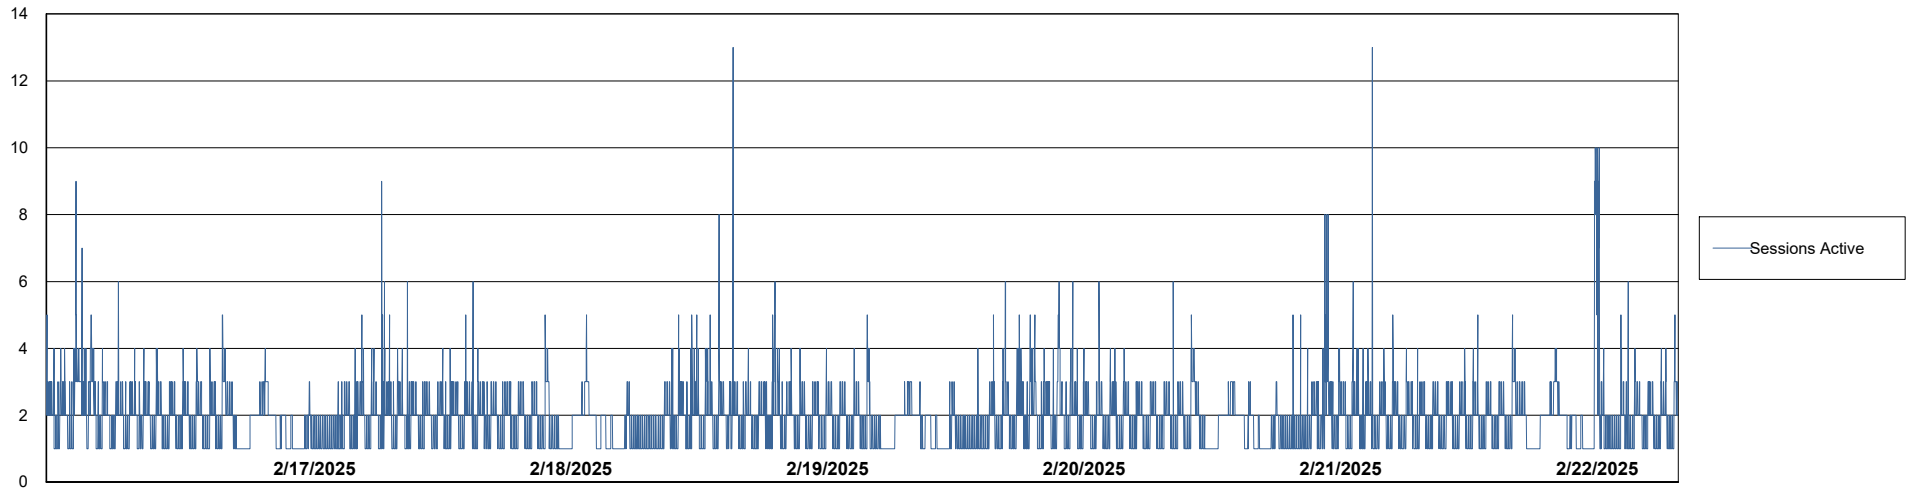

Weekly SLA Customer Report

Customer JSG_Production (24/7)
Database ID 102

Harddisk Usage JSG_PRD_WORF

	Free disk space on C: (%)	Total disk space on C: (Gb)	Used disk space on C: (Gb)
2/22/2025	50	149	74
2/21/2025	50	149	74
2/20/2025	50	149	74
2/19/2025	50	149	74
2/18/2025	50	149	74
2/17/2025	50	149	74
2/16/2025	50	149	74

Weekly SLA Customer Report

Customer JSG_Production (24/7)
Database ID 102

Database Performance JSG_PRD_BASHIR_DB_ABS1

Weekly SLA Customer Report

Customer JSG_Production (24/7)
Database ID 102

Database Performance JSG_PRD_PICARD_DB_ABS1