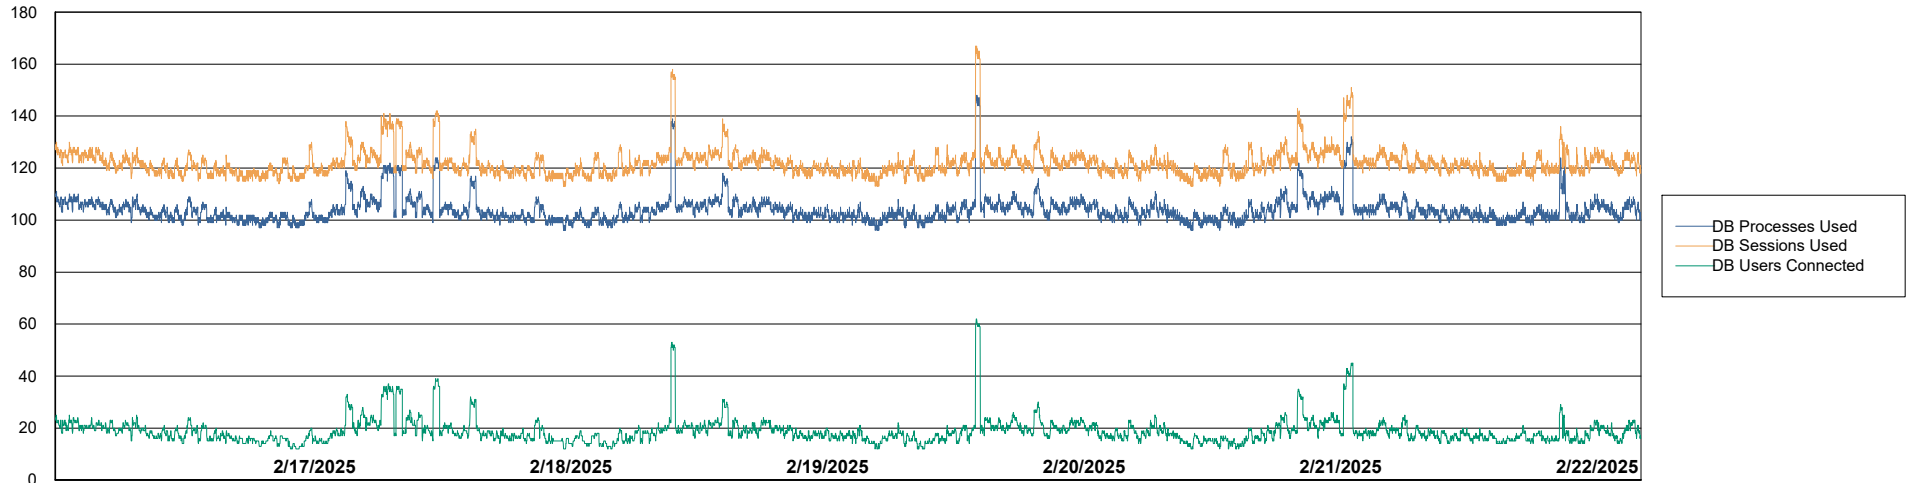

Database Performance JSG_PRD_BASHIR_DB_ABS1