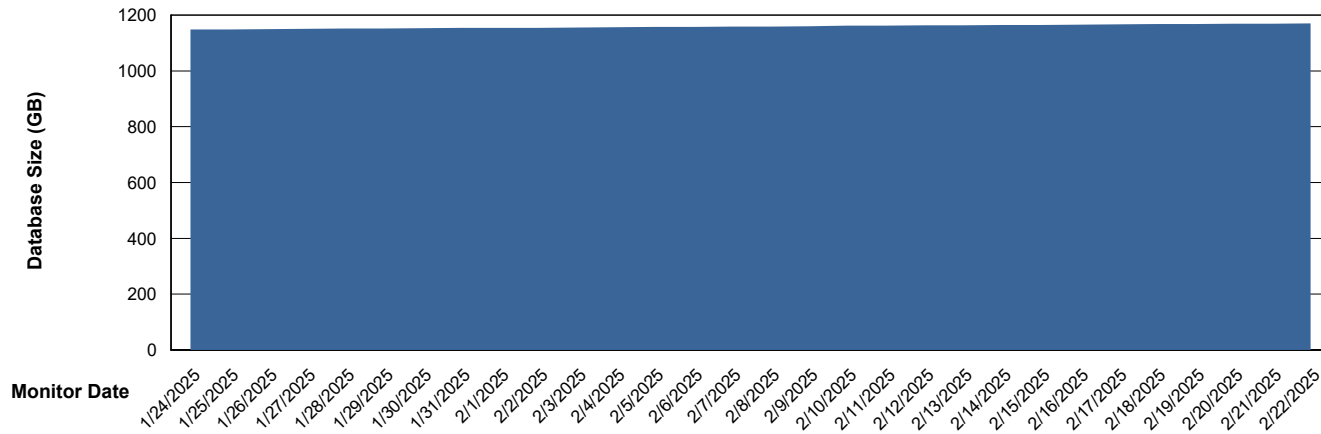

Customer JSG_Production (24/7)
Database ID 102

DATABASE SIZE JSG_PRD_BASHIR_DB_ABS1

Database growth over last month

DATABASE SIZE JSG_PRD_RIKER_DB_HSBABS1

Database growth over last month

Weekly SLA Customer Report