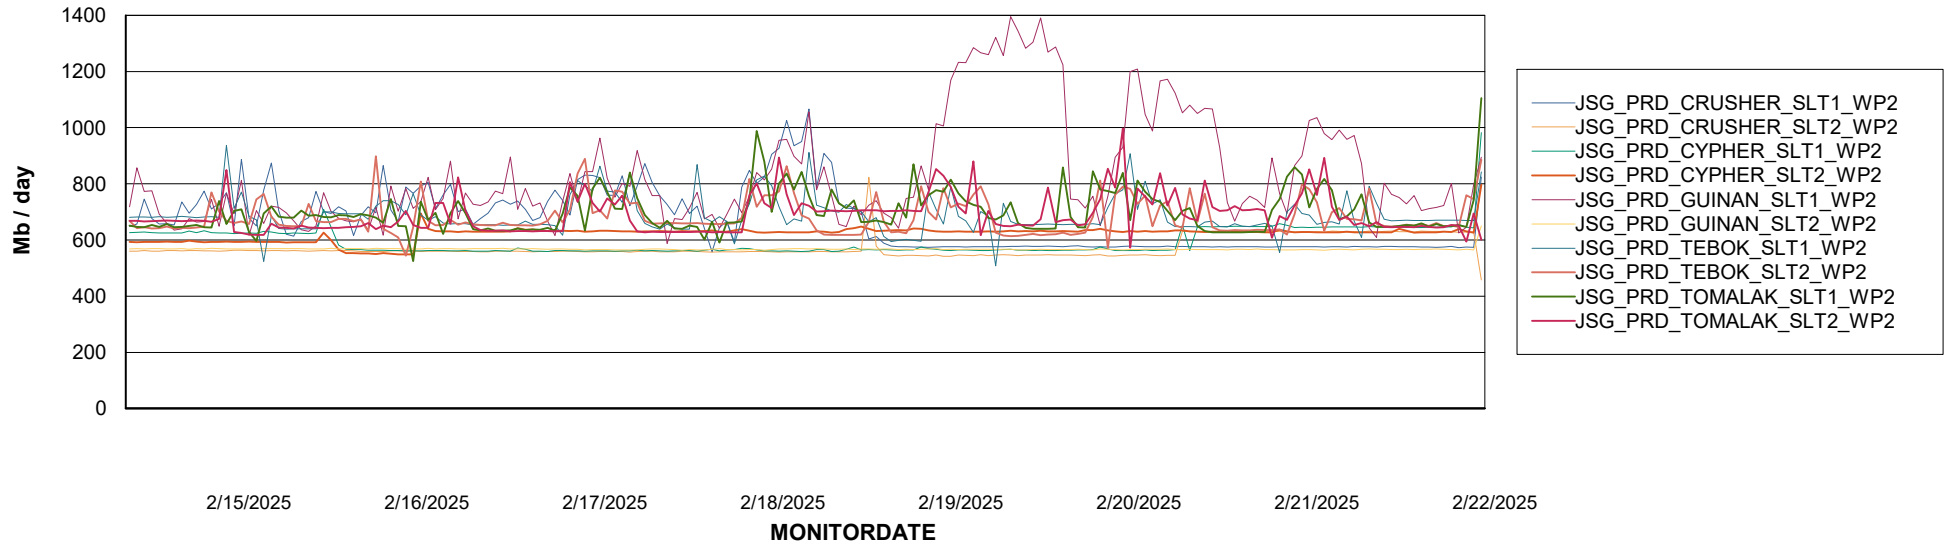

ABSSolute Web Component Services

Avg memory used per ABS Web component