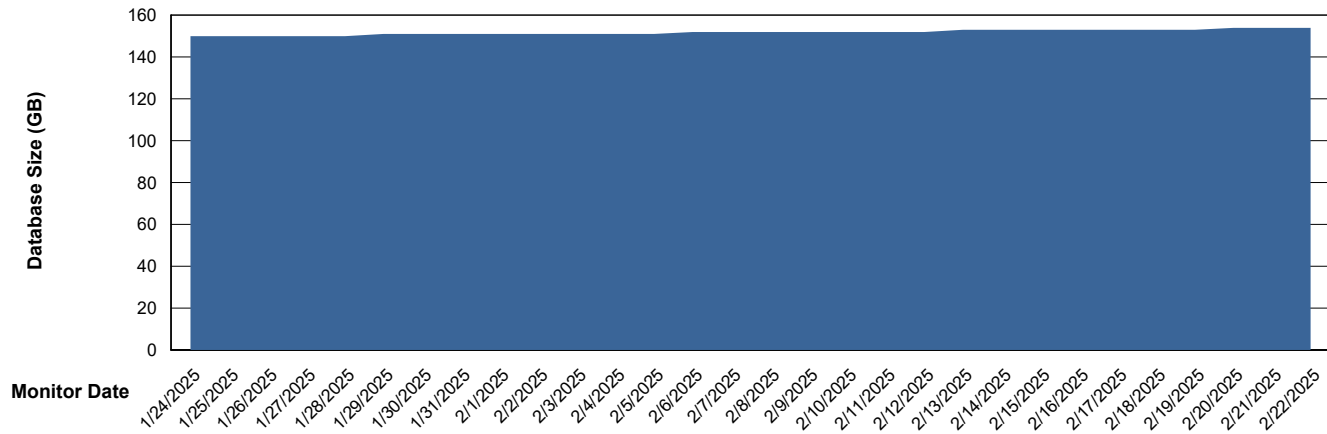

DATABASE SIZE HUE_PRD_S-ORAPROD2_ABS1

Database growth over last month