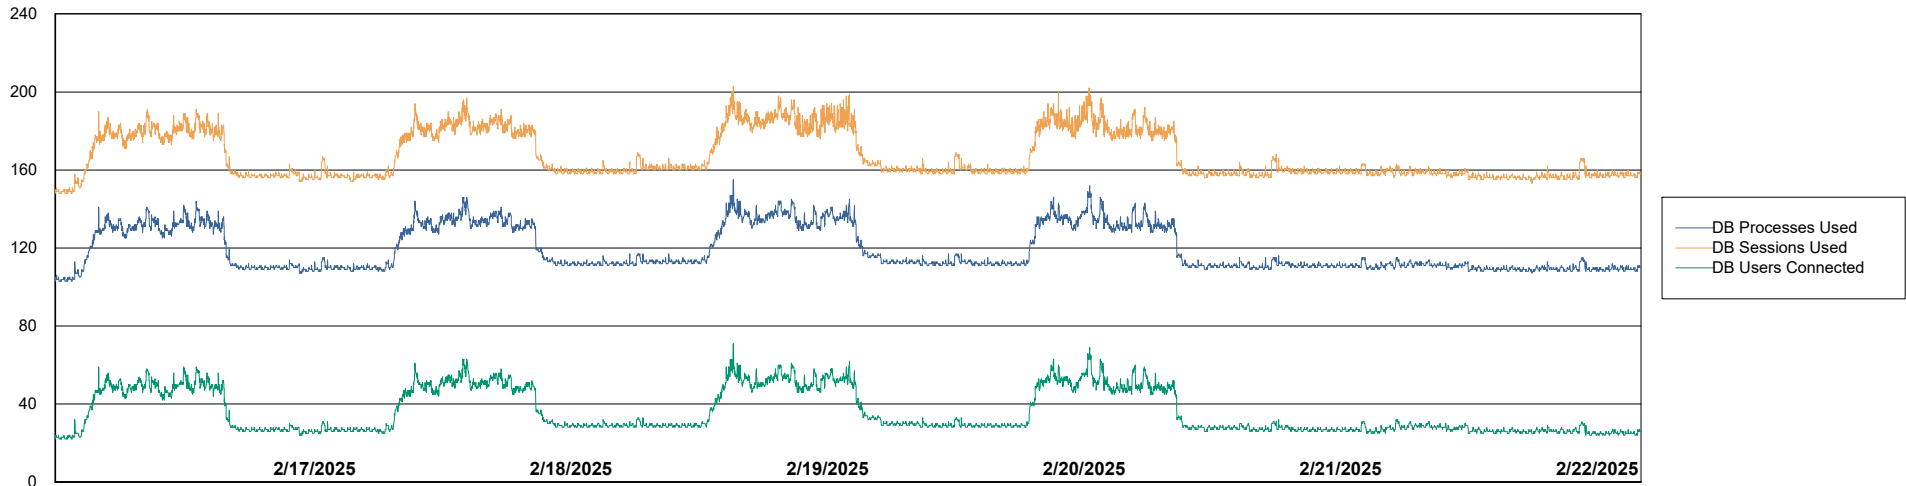

Weekly SLA Customer Report

Customer HUE_Production
Database ID 154

Database Performance HUE_PRD_S-ORABI2024_ABS1

Weekly SLA Customer Report

Customer HUE_Production
Database ID 154

Database Performance HUE_PRD_S-ORAPROD2_ABS1