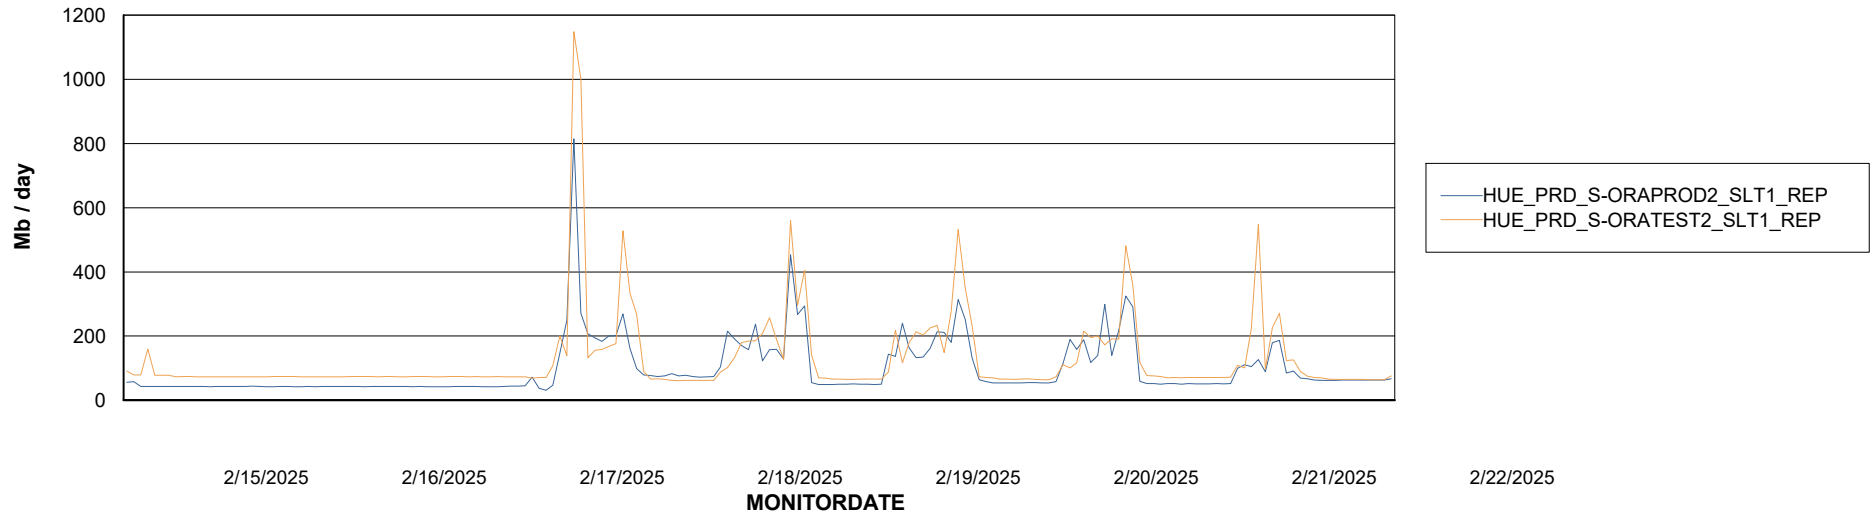

Avg memory used per ABS Server Service

Avg users per day per ABS server

Weekly SLA Customer Report

Customer HUE_Production
Database ID 154

ABSSolute Application ReportServer Services

Avg memory used per ReportServer Service