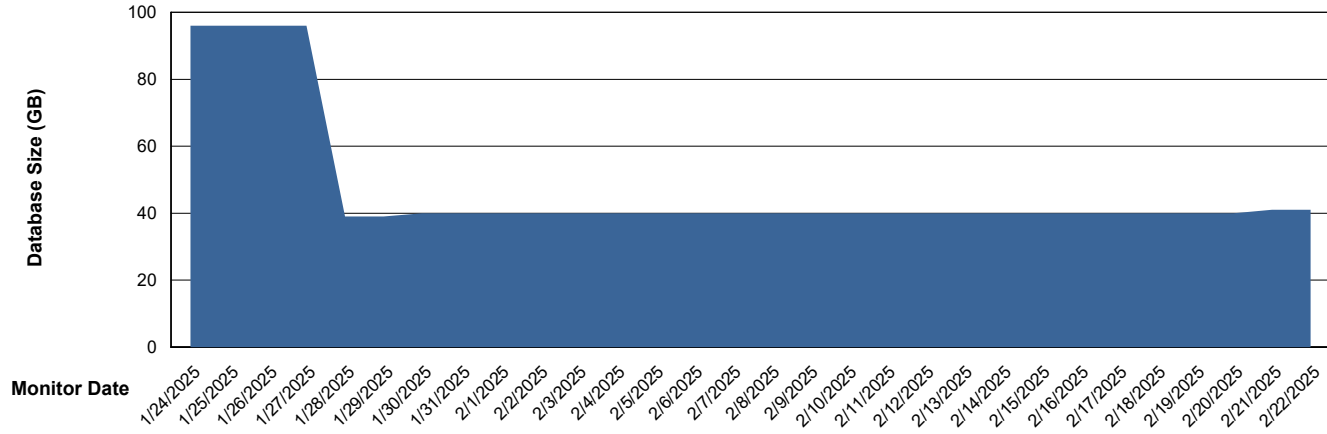

DATABASE SIZE HUE_PRD_S-ORABI2024_ABS1

Database growth over last month