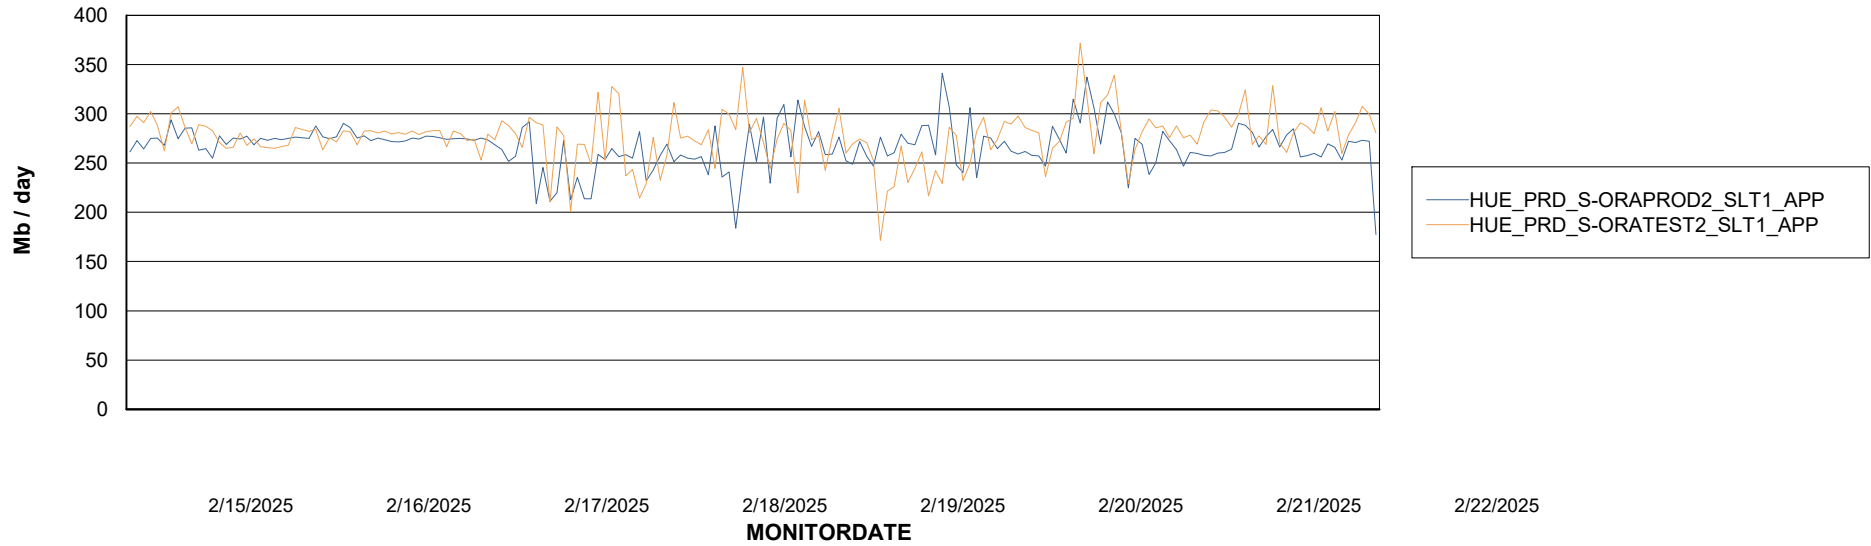

ABSSolute Application Server Services

Avg memory used per ABS Server Service