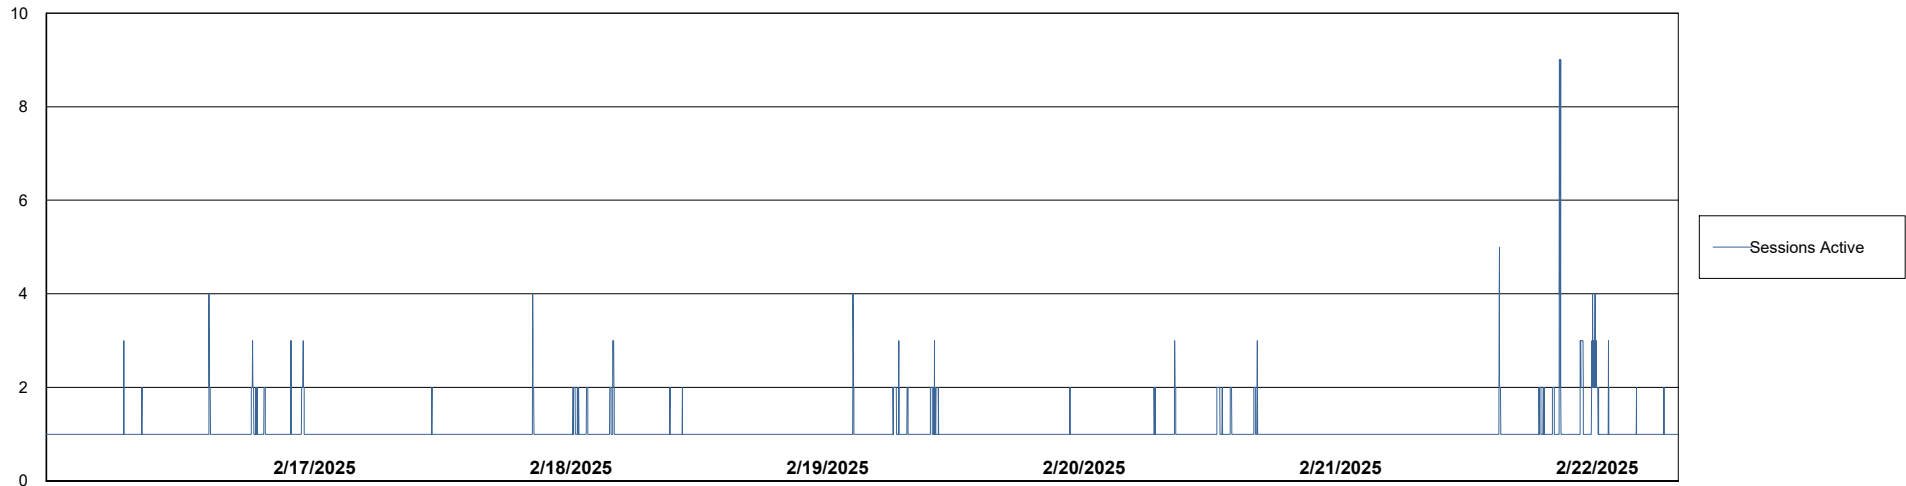

DB Processes Max 1,000
DB Processes Max 0

Weekly SLA Customer Report

Customer ELJ Production
Database ID 72

Database Performance ELJ_PRD_FRASEQXPRDDB03_ABS1

Weekly SLA Customer Report

Customer ELJ Production
Database ID 72