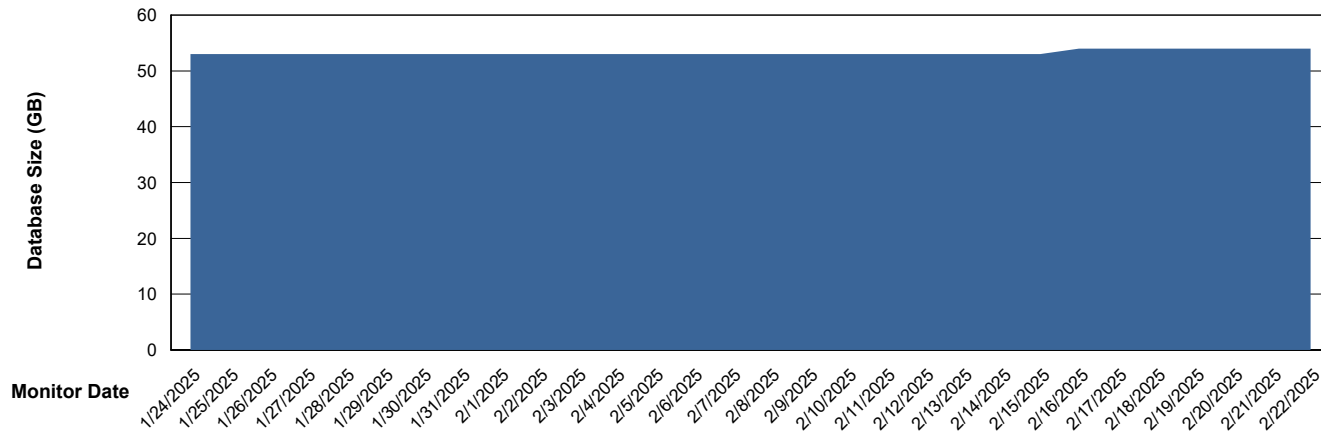

DB Processes Max 1,000
DB Processes Max 0

Weekly SLA Customer Report

Customer ELJ Production
Database ID 72

Database Performance ELJ_PRD_FRASEQXPRDDB03_ABS1

Weekly SLA Customer Report

Customer ELJ Production
Database ID 72

DATABASE SIZE ELJ_PRD_FRASEQXPRDDB01_ABS1

Database growth over last month

DATABASE SIZE ELJ_PRD_FRASEQXPRDDB03_ABS1

Database growth over last month

Weekly SLA Customer Report

Customer ELJ Production
Database ID 72