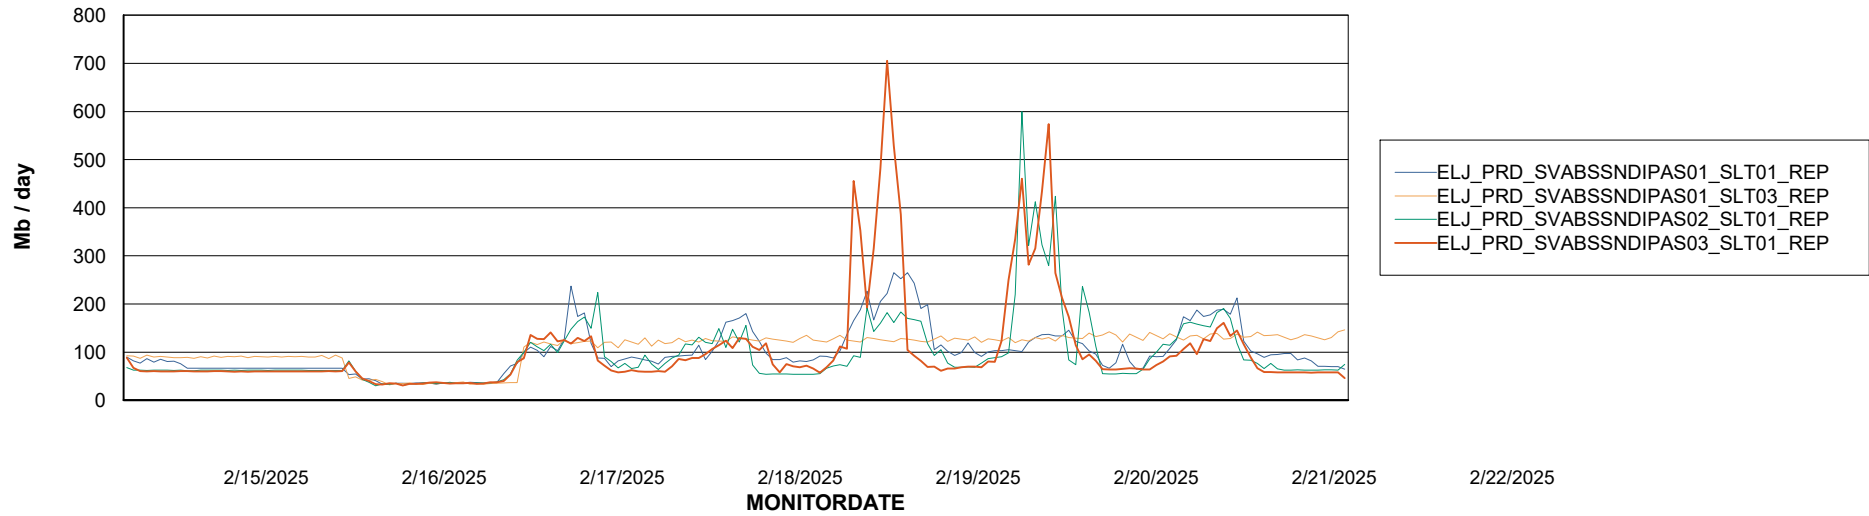

Avg memory used per ABS Server Service

Avg users per day per ABS server

Weekly SLA Customer Report

Customer ELJ Production
Database ID 72

ABSSolute Application ReportServer Services

Avg memory used per ReportServer Service