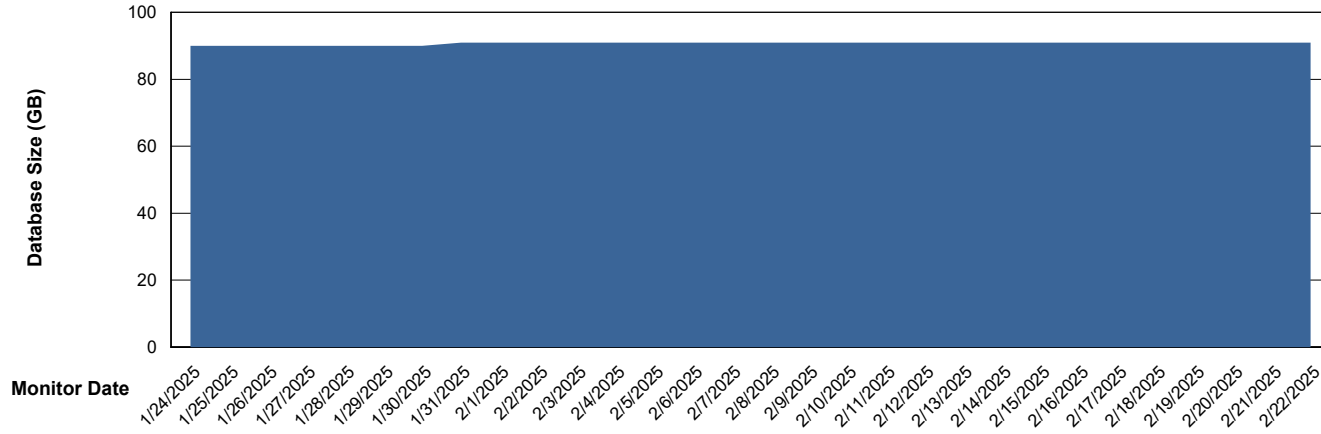

DB Processes Max 1,000
DB Processes Max 0

Weekly SLA Customer Report

Customer ELJ Production
Database ID 72

Database Performance ELJ_PRD_FRASEQXPRDDB03_ABS1

Weekly SLA Customer Report

Customer ELJ Production
Database ID 72

DATABASE SIZE ELJ_PRD_FRASEQXPRDDB01_ABS1

Database growth over last month

DATABASE SIZE ELJ_PRD_FRASEQXPRDDB03_ABS1

Database growth over last month

Weekly SLA Customer Report

Customer ELJ Production
Database ID 72