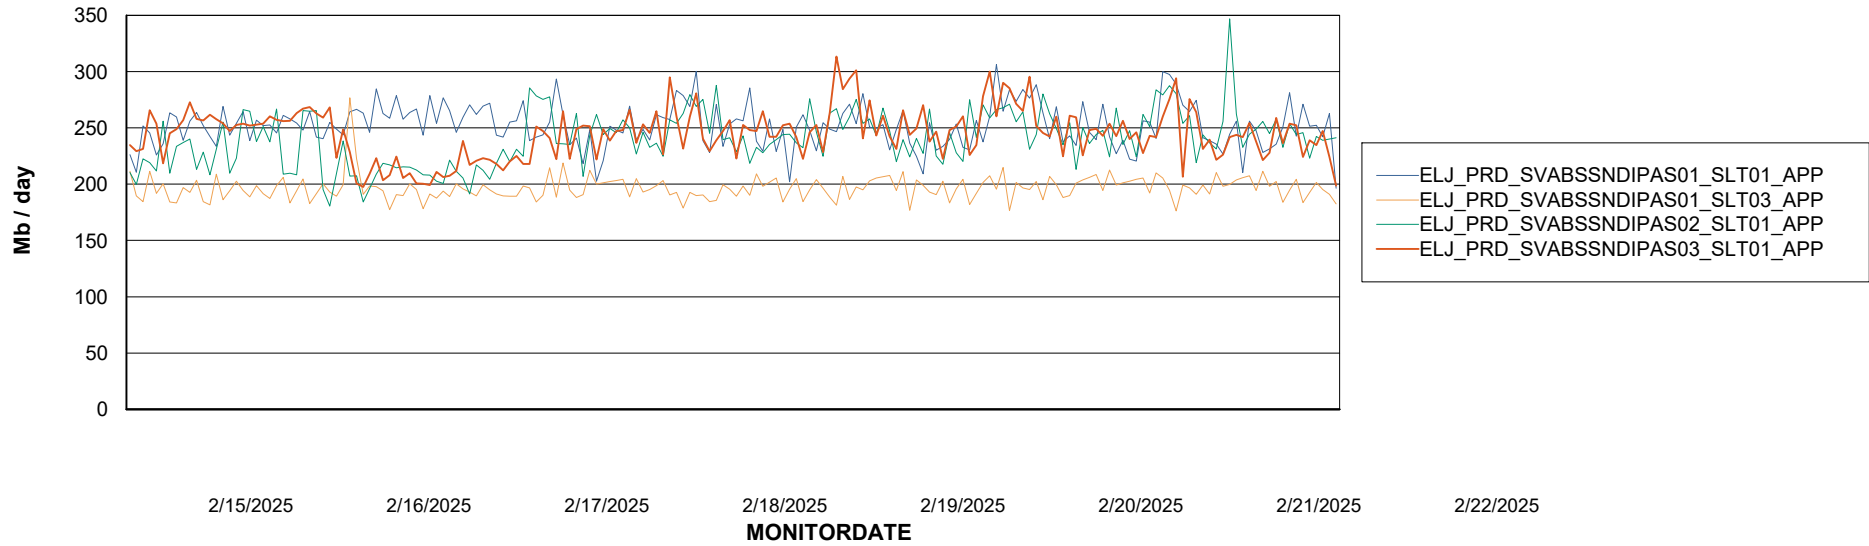

ABSSolute Application Server Services

Avg memory used per ABS Server Service