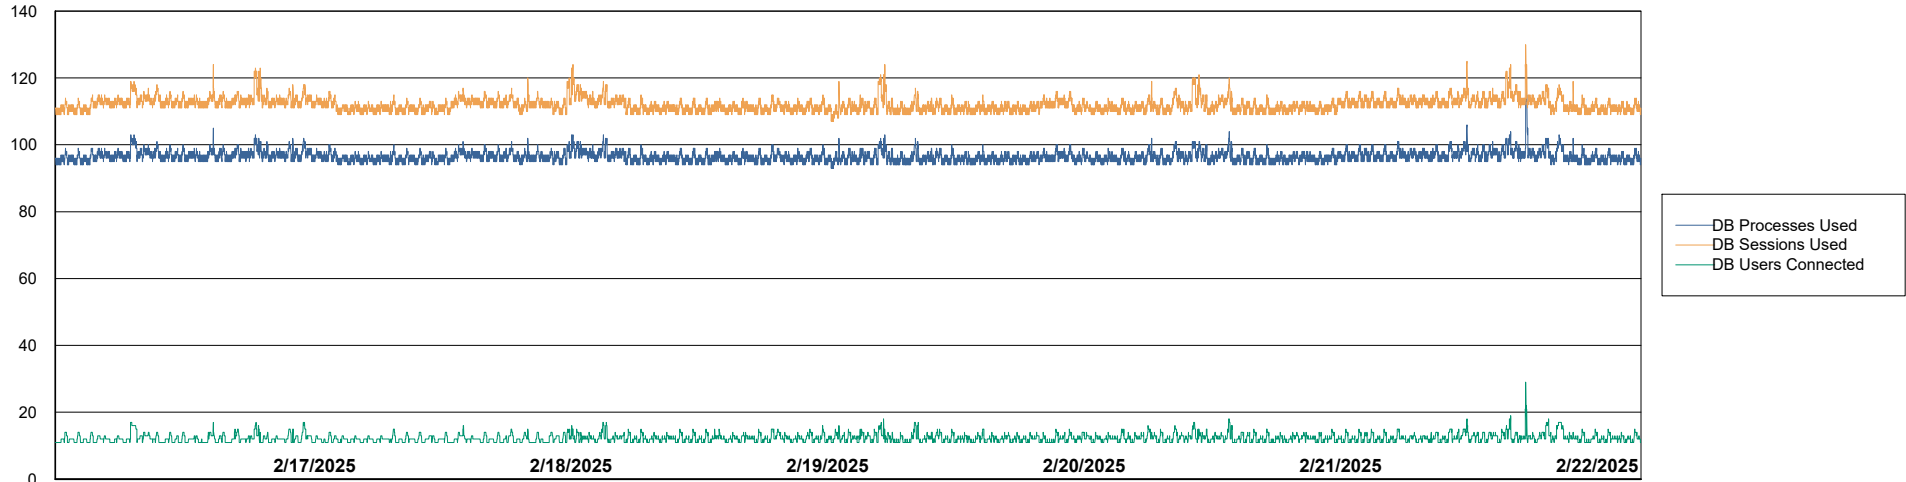

DB Processes Max 1,000
DB Processes Max 0

Weekly SLA Customer Report

Customer ELJ Production
Database ID 72

Database Performance ELJ_PRD_FRASEQXPRDDB03_ABS1

Weekly SLA Customer Report

Customer ELJ Production
Database ID 72