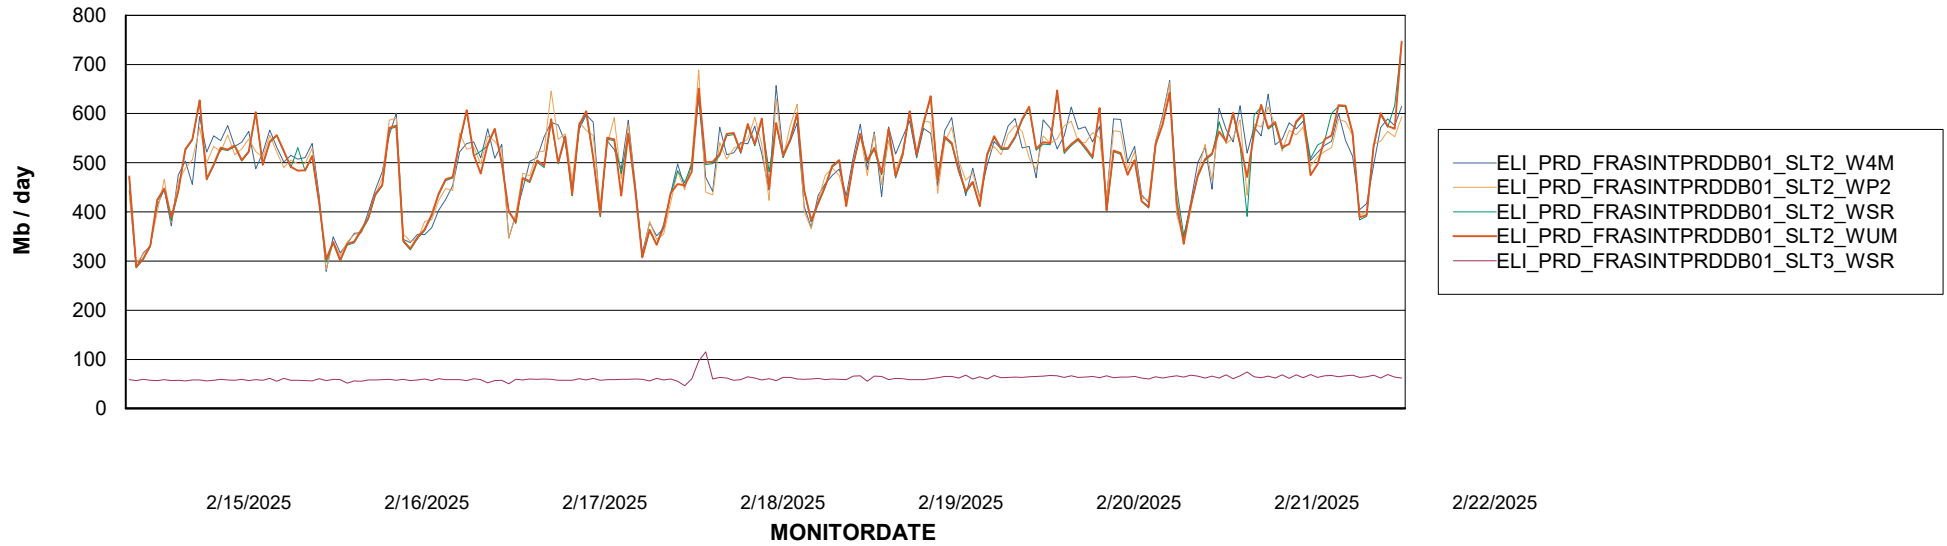

ABSolute Web Component Services

Avg memory used per ABS Web component