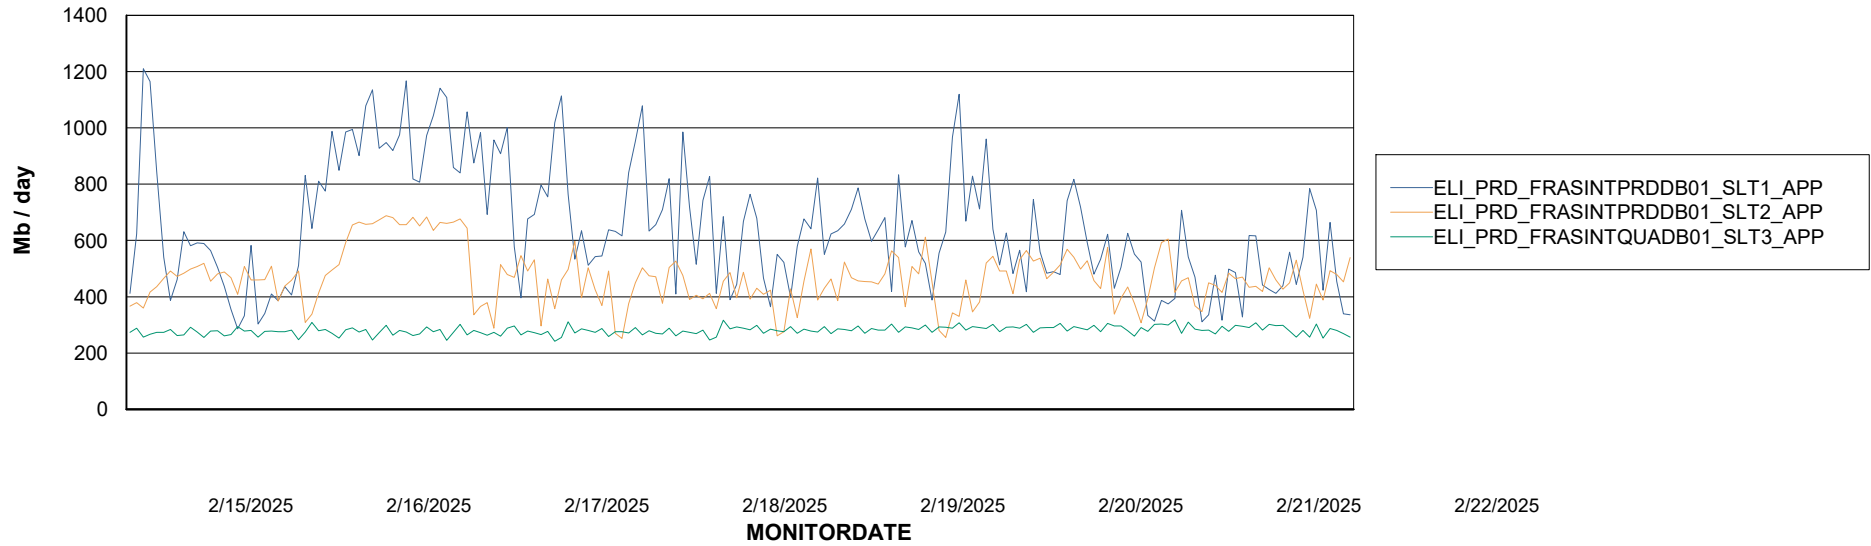

ABSSolute Application Server Services

Avg memory used per ABS Server Service