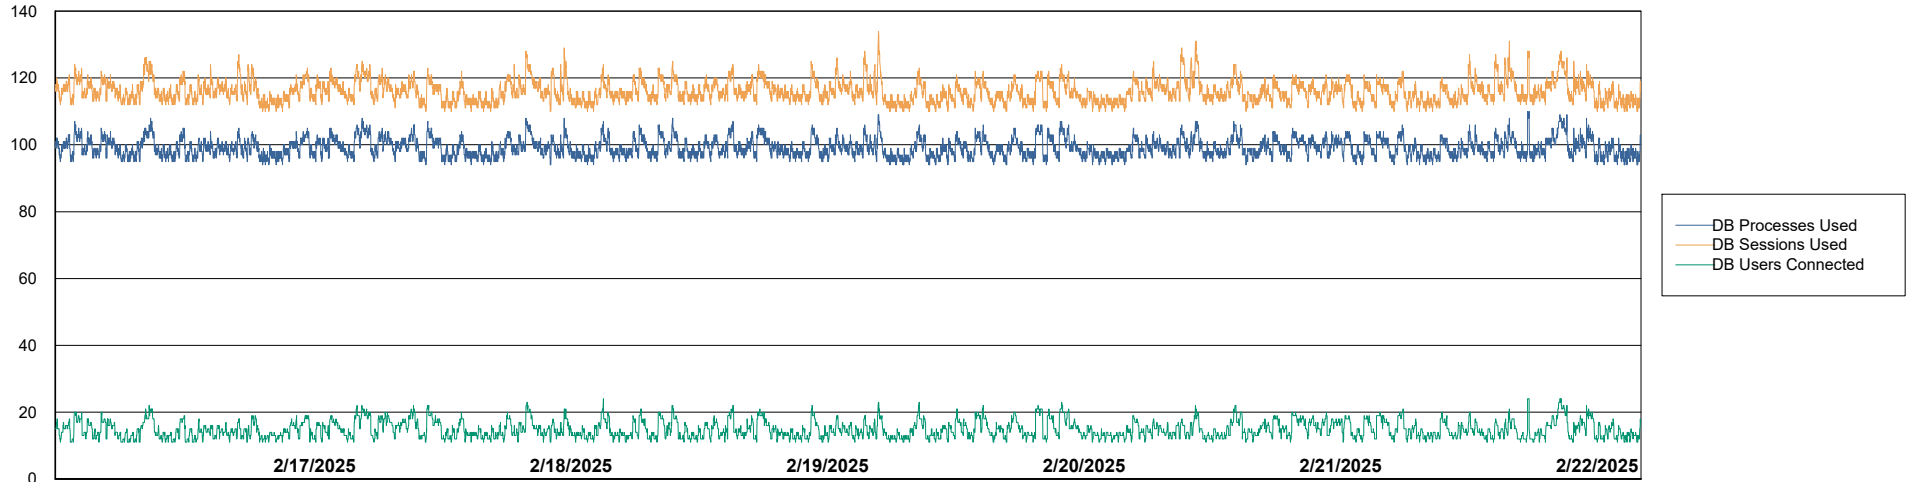

Database Performance ELI_PRD_FRASEQXPRDDB04-BI_ABS1