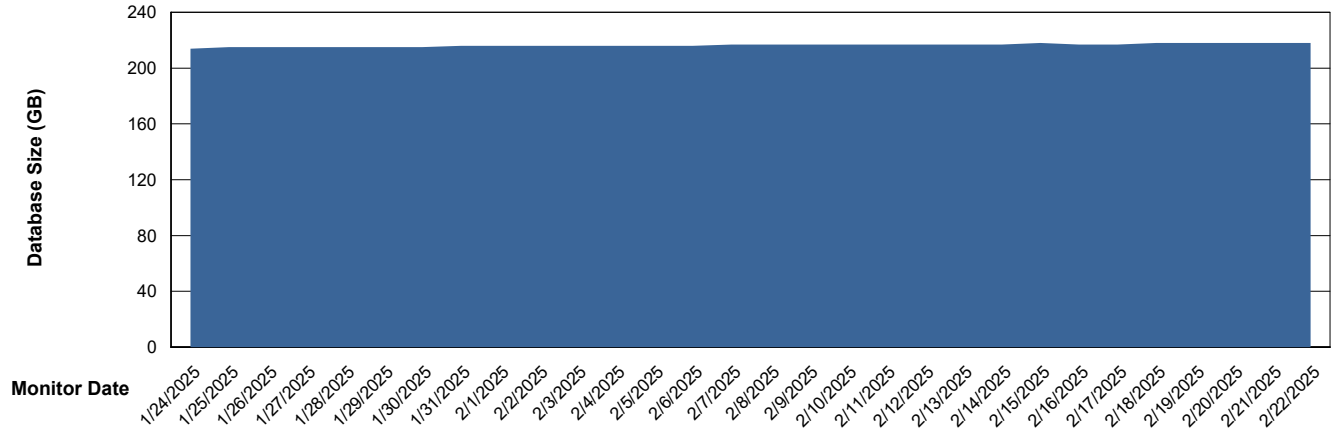

Weekly SLA Customer Report

Customer ELI_Production
Database ID 62

Database Performance ELI_PRD_FRASINTQUADB01_HSBABS1

DB Processes Max 1,000

Weekly SLA Customer Report

Customer ELI_Production
Database ID 62

DATABASE SIZE ELI_PRD_FRASEQXPRDDB04-BI_ABS1

Database growth over last month

DATABASE SIZE ELI_PRD_FRASINTPRDDB01_ABS1

Database growth over last month

Weekly SLA Customer Report

Customer ELI_Production
Database ID 62