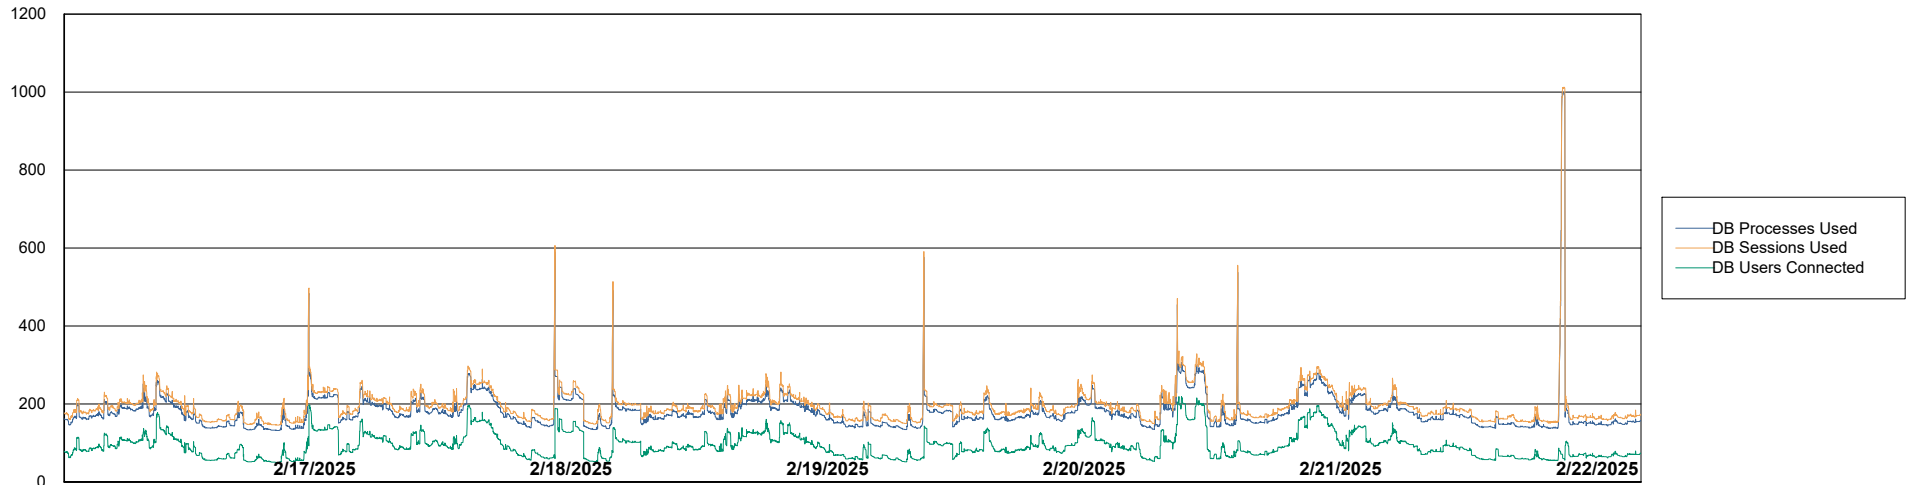

Weekly SLA Customer Report

Customer ELI_Production
Database ID 62

Database Performance ELI_PRD_FRASEQXPRDDB04-BI_ABS1

Weekly SLA Customer Report

Customer ELI_Production
Database ID 62

Database Performance ELI_PRD_FRASINTPRDDB01_ABS1