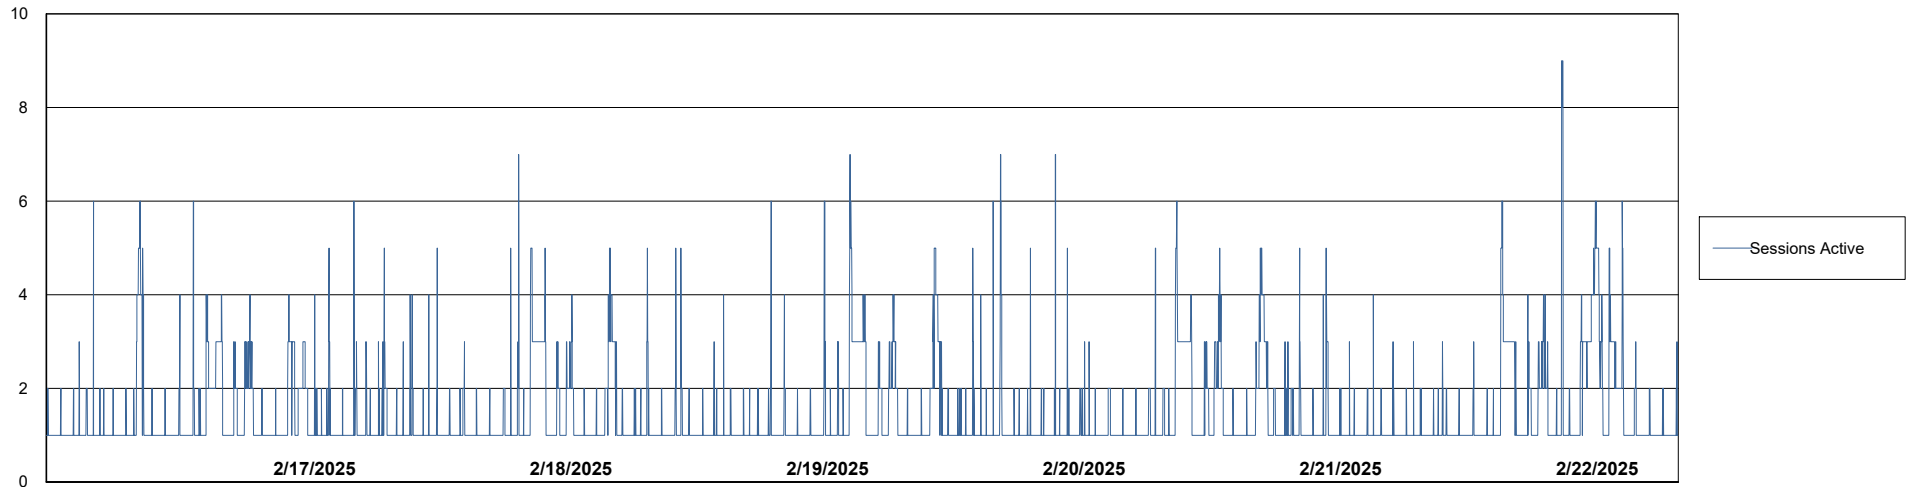

Database Performance ELI_PRD_FRASEQXPRDDB04-BI_ABS1