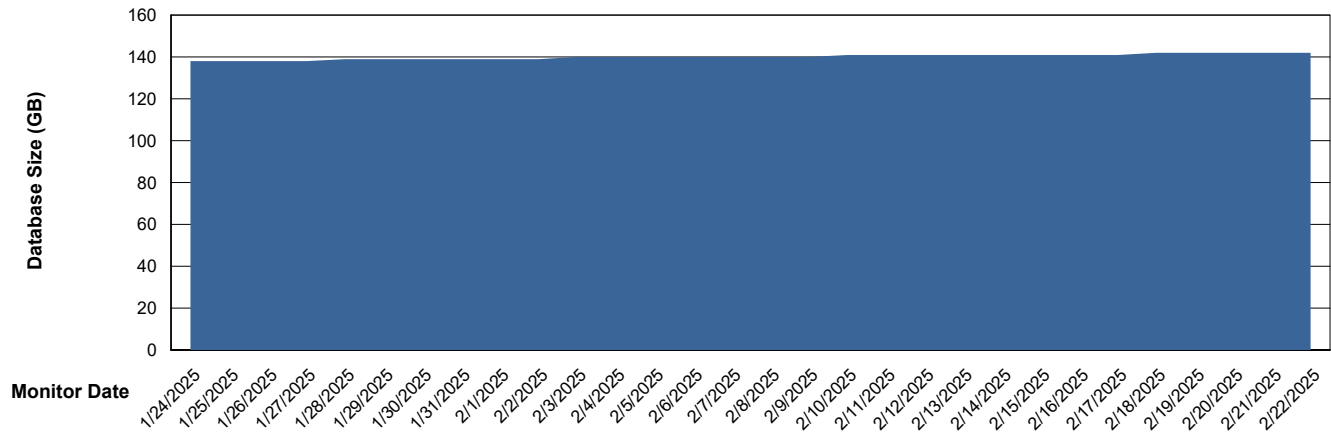

DATABASE SIZE ELI_PRD_FRASINTPRDDB01_ABS1

Database growth over last month