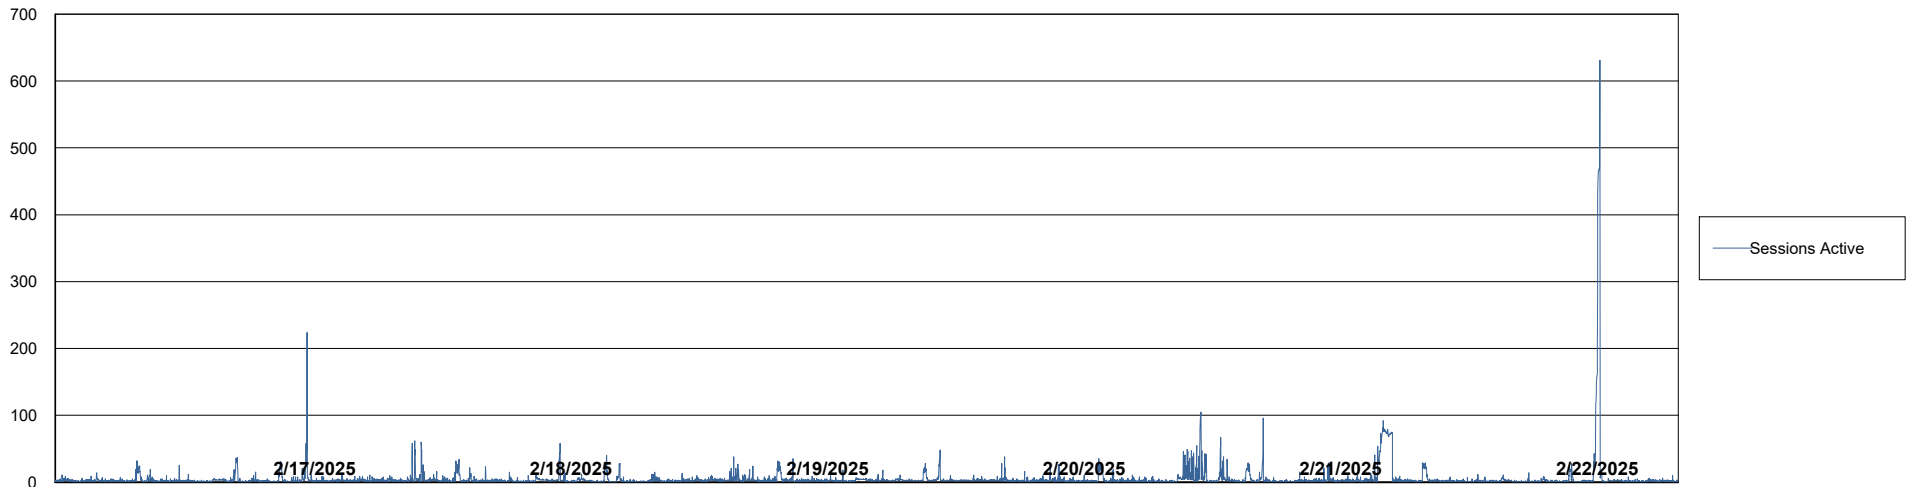

Weekly SLA Customer Report

Customer ELI_Production
Database ID 62

Database Performance ELI_PRD_FRASEQXPRDDB04-BI_ABS1

Weekly SLA Customer Report

Customer ELI_Production
Database ID 62

Database Performance ELI_PRD_FRASINTPRDDB01_ABS1