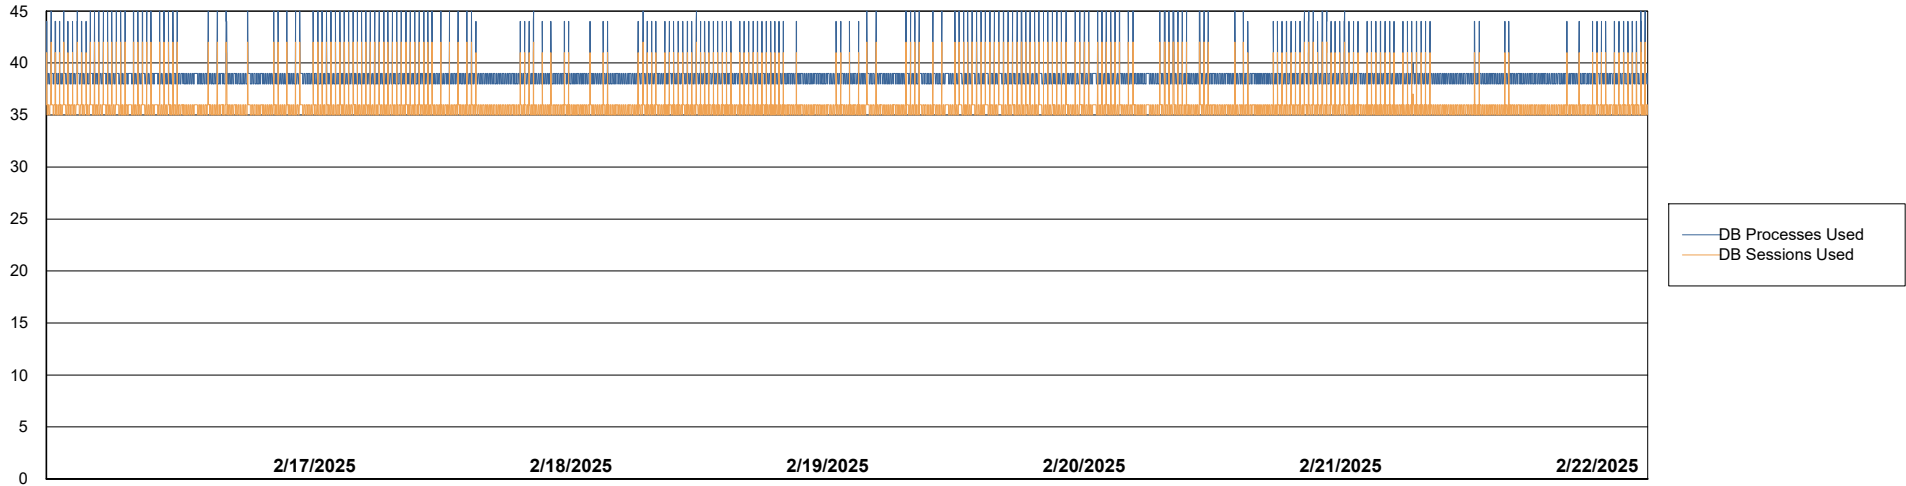

Database Performance ELI_PRD_FRASINTQUADB01_HSBABS1

DB Processes Max 1,000