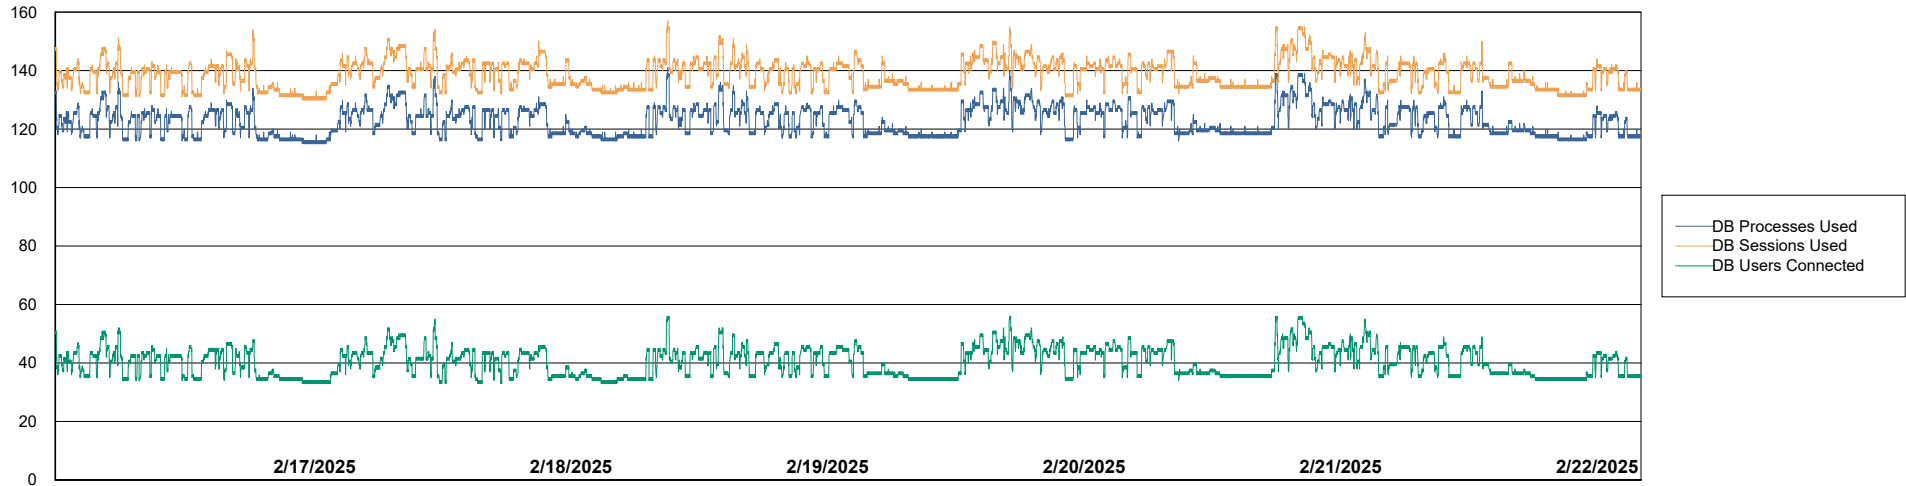

Weekly SLA Customer Report

Customer ECL_Production
Database ID 156

Harddisk Usage ECL_PRD_ECLABS-WEB

| | Free disk space on C: (%) | Total disk space on C: (Gb) | Used disk space on C: (Gb) |
|-----------|---------------------------|-----------------------------|----------------------------|
| 2/22/2025 | 36 | 99 | 63 |
| 2/21/2025 | 36 | 99 | 63 |
| 2/20/2025 | 36 | 99 | 63 |
| 2/19/2025 | 36 | 99 | 63 |
| 2/18/2025 | 36 | 99 | 63 |
| 2/17/2025 | 36 | 99 | 63 |
| 2/16/2025 | 36 | 99 | 63 |

Weekly SLA Customer Report

Customer ECL_Production
Database ID 156

Database Performance ECL_PRD_ECLABS_ABS1

Weekly SLA Customer Report

Customer ECL_Production
Database ID 156

Database Performance ECL_PRD_ECLABS-TEST_HSBABS1