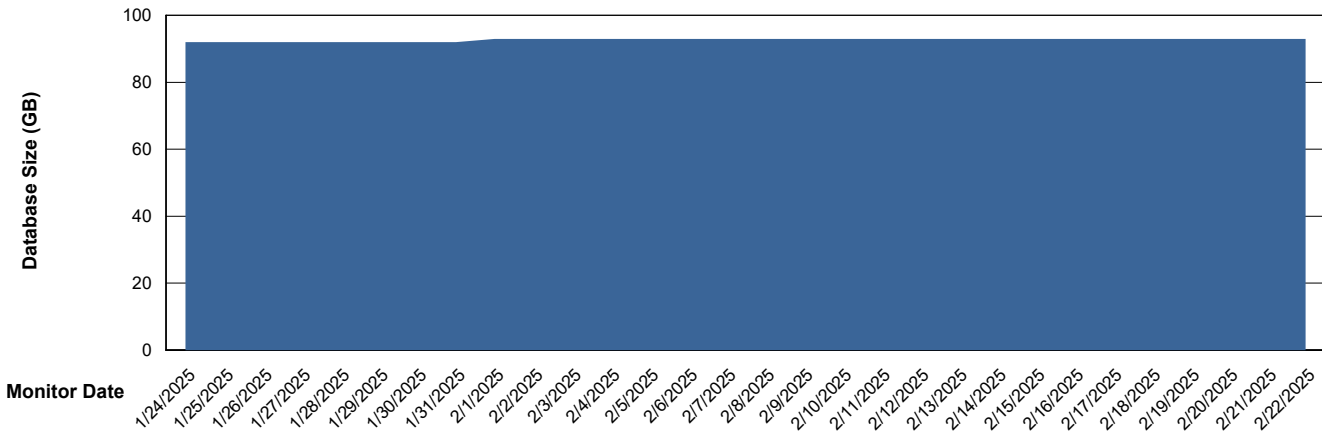

DB Processes Max 1,000

Weekly SLA Customer Report

Customer ECL_Production
 Database ID 156

DATABASE SIZE ECL_PRD_ECLABS_ABS1

Database growth over last month

Database Tablespace ECL_PRD_ECLABS_ABS1

| Date | Tablespace Name | Filesize (Gb) | Usedsize (Gb) | Percentage free |
|-----------|-----------------|---------------|---------------|-----------------|
| 2/22/2025 | ABSDATA | 81 | 67 | 18 |
| | INDX | 10 | 8 | 24 |
| 2/21/2025 | ABSDATA | 81 | 67 | 18 |
| | INDX | 10 | 8 | 24 |
| 2/20/2025 | ABSDATA | 81 | 66 | 18 |
| | INDX | 10 | 8 | 24 |
| 2/19/2025 | ABSDATA | 81 | 66 | 18 |
| | INDX | 10 | 8 | 24 |
| 2/18/2025 | ABSDATA | 81 | 66 | 18 |
| | INDX | 10 | 8 | 24 |
| 2/17/2025 | ABSDATA | 81 | 66 | 18 |
| | INDX | 10 | 8 | 24 |
| 2/16/2025 | ABSDATA | 81 | 66 | 18 |
| | INDX | 10 | 8 | 24 |

Weekly SLA Customer Report

Customer ECL_Production
Database ID 156

Standby Database Health ECL_Production

Recovery lag for last 7 days

Weekly SLA Customer Report

Customer ECL_Production
Database ID 156

ABSSolute Application Server Services