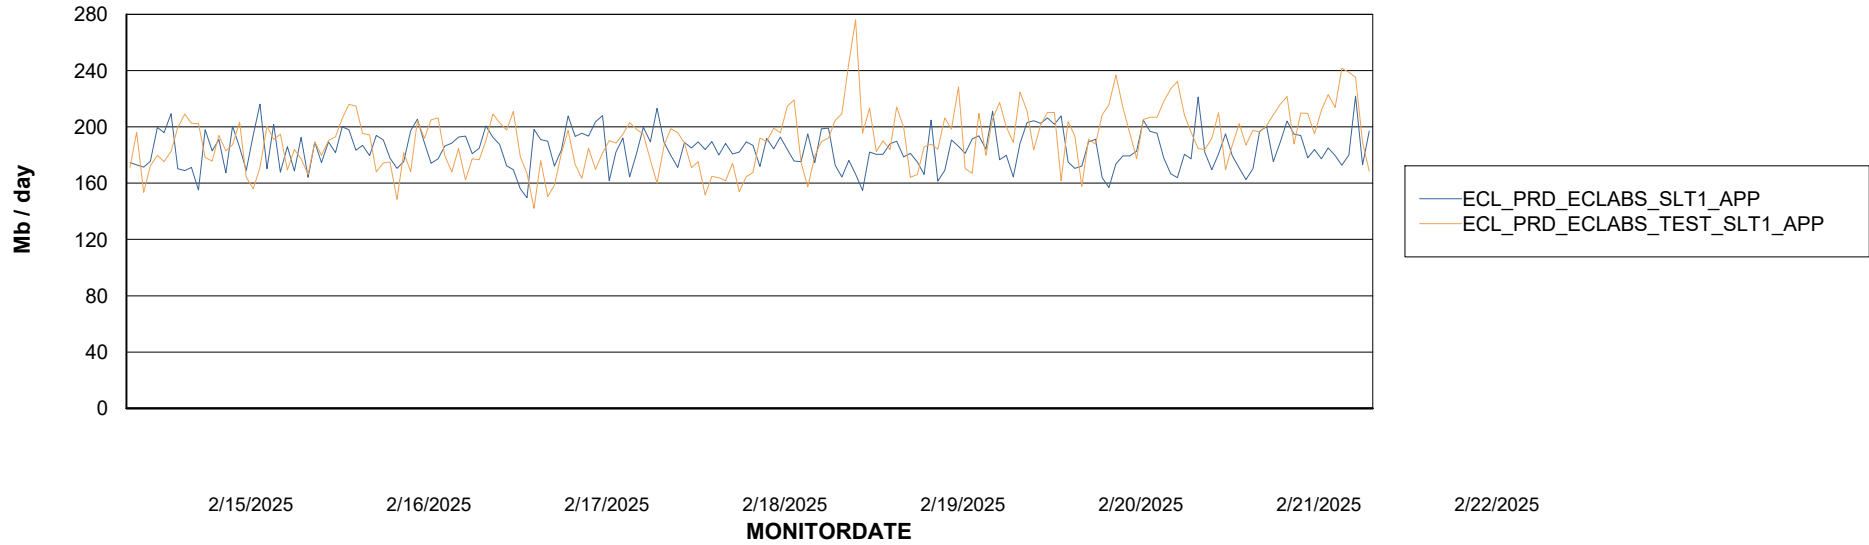

ABSSolute Application Server Services

Avg memory used per ABS Server Service