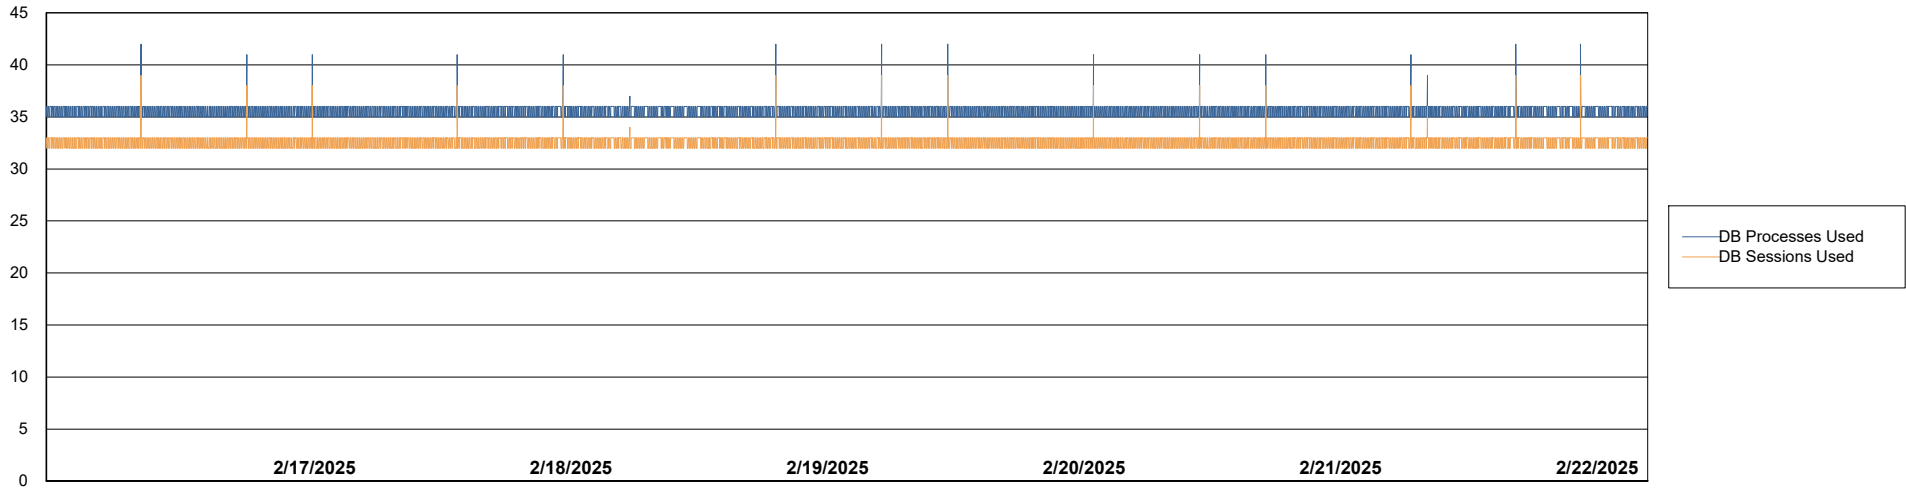

Database Performance ECL_PRD_ECLABS-TEST_HSBABS1

DB Processes Max 1,000