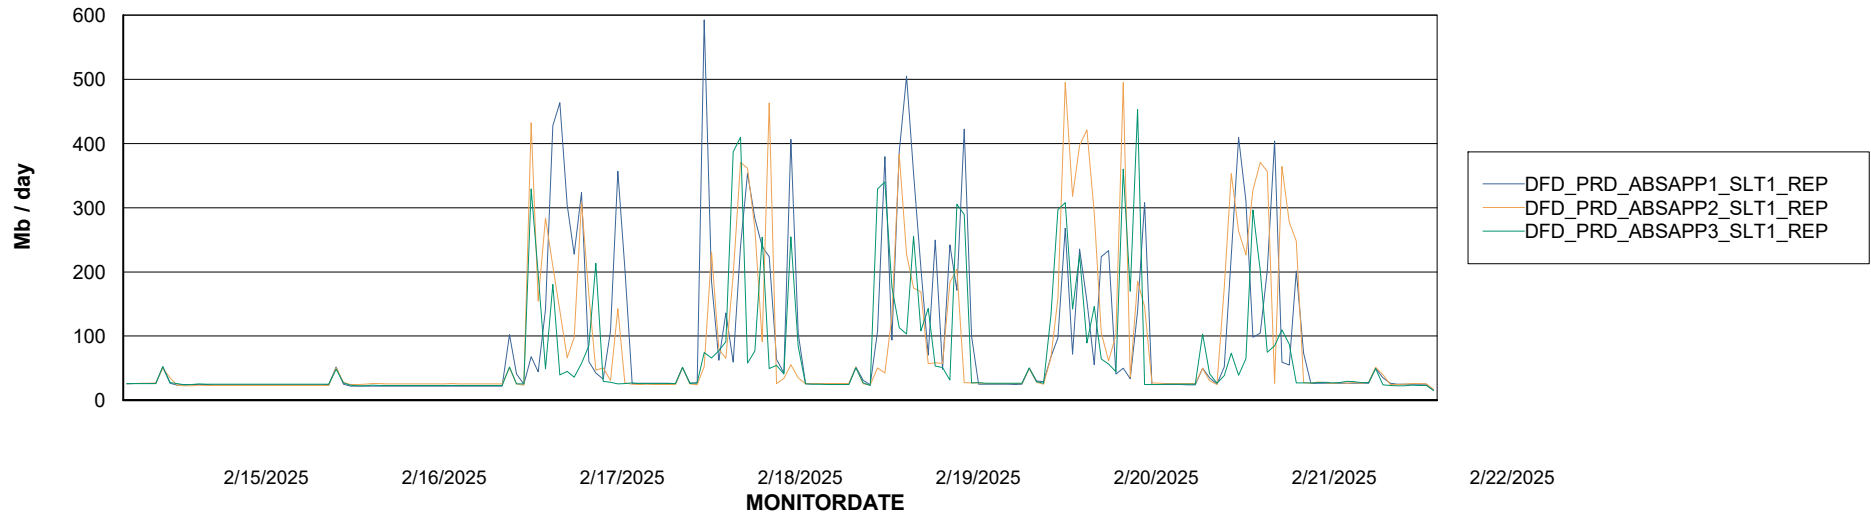

ABSSolute Application ReportServer Services

Avg memory used per ReportServer Service