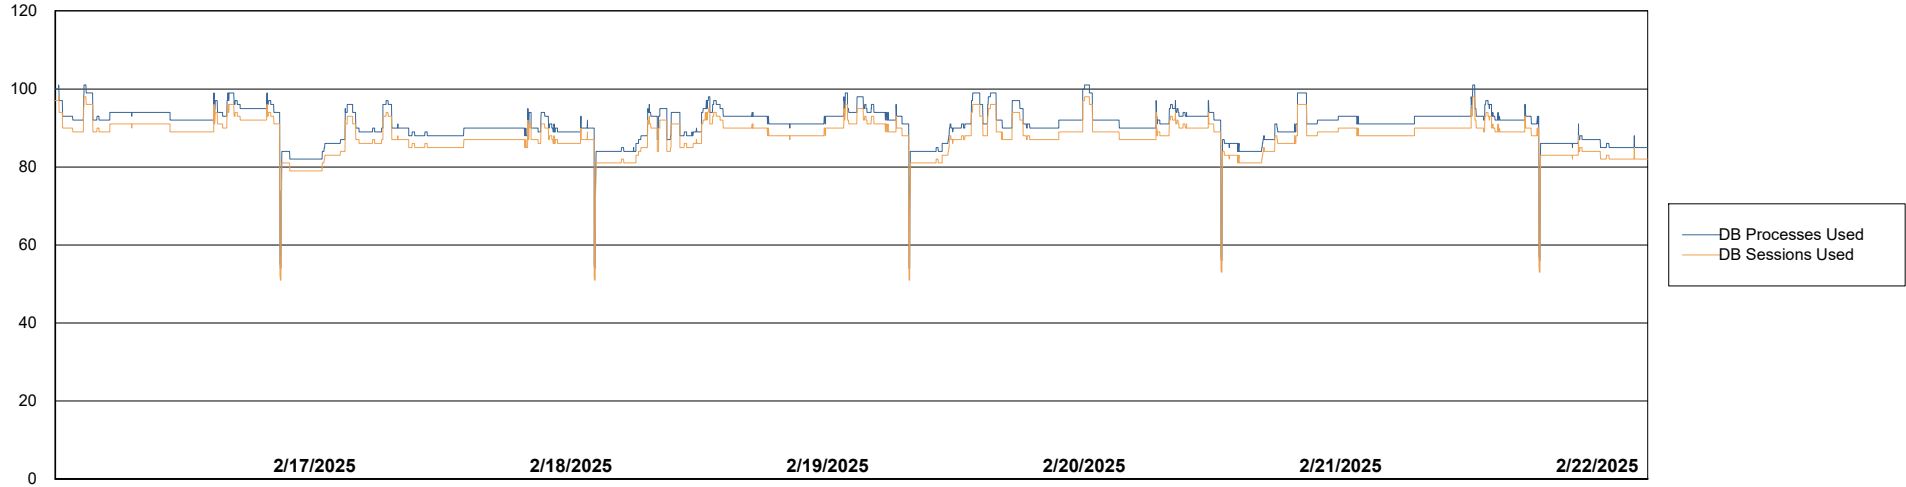

Database Performance DFD_PRD_S-S-ORACLE01-F_ABS1

DB Processes Max 600
DB Processes Max 4