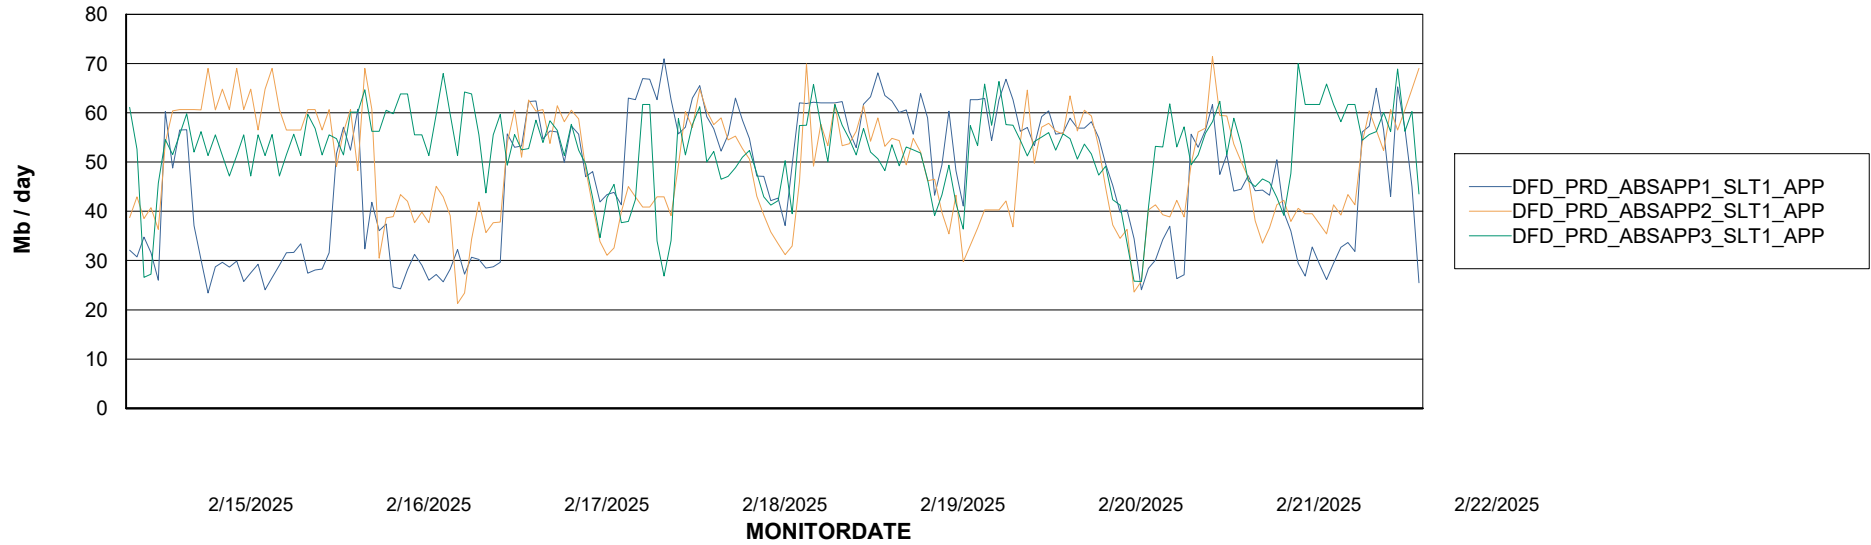

ABSSolute Application Server Services

Avg memory used per ABS Server Service