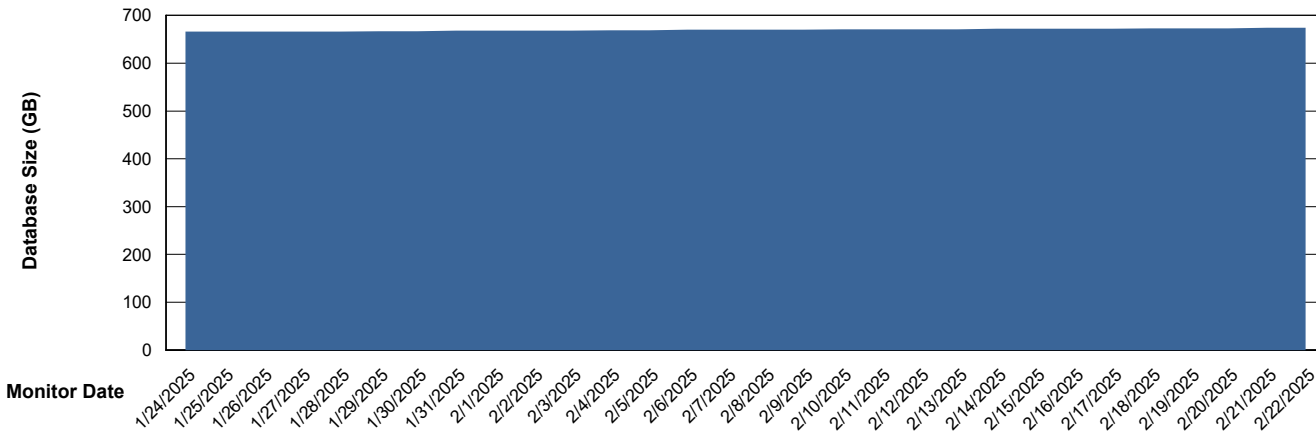

Database growth over last month

Database Tablespace CUS_PRD_ABSDB1_ABS1

Date	Tablespace Name	Filesize (Gb)	Usedsize (Gb)	Percentage free
2/22/2025	ABSDATA	298	248	17
	INDX	495	410	17
2/21/2025	ABSDATA	298	248	17
	INDX	495	410	17
2/20/2025	ABSDATA	298	248	17
	INDX	480	410	15
2/19/2025	ABSDATA	298	247	17
	INDX	480	410	15
2/18/2025	ABSDATA	298	247	17
	INDX	480	410	15
2/17/2025	ABSDATA	298	247	17
	INDX	480	409	15
2/16/2025	ABSDATA	298	247	17
	INDX	480	409	15