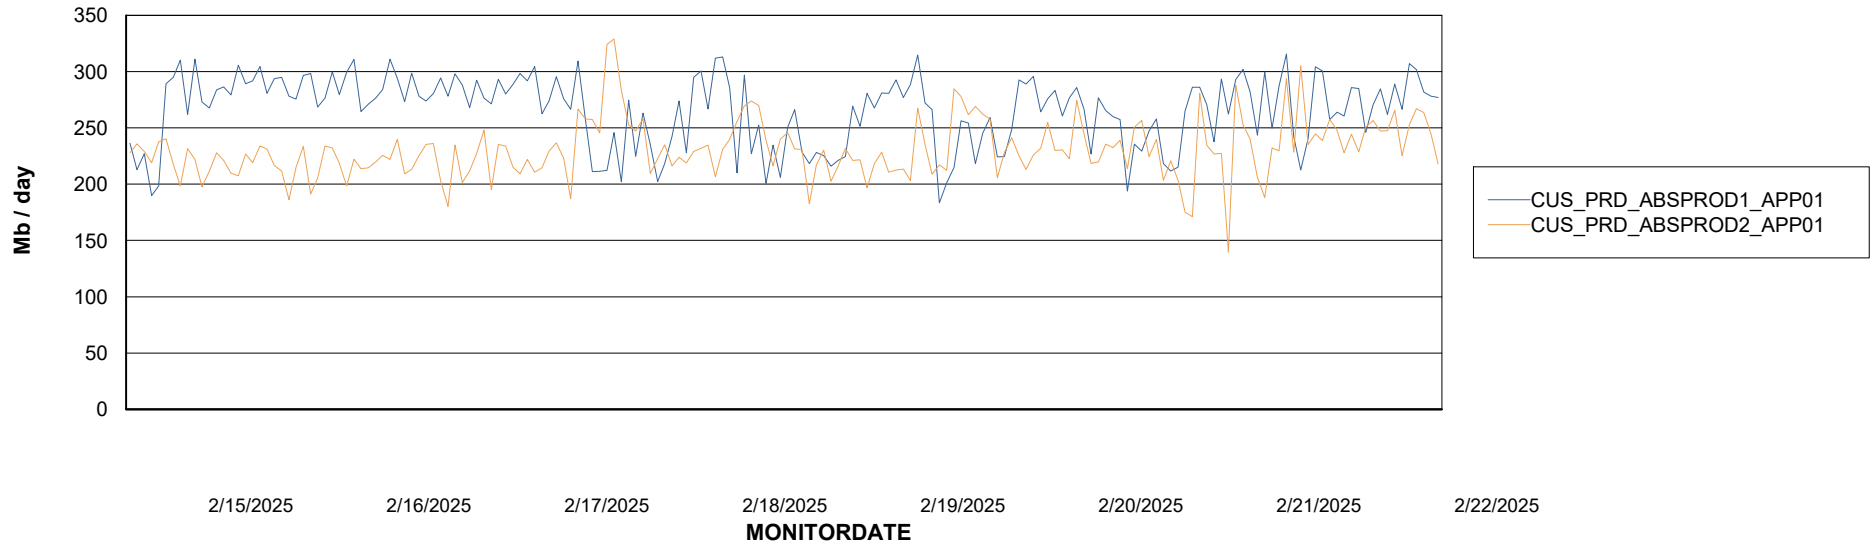

ABSSolute Application Server Services

Avg memory used per ABS Server Service