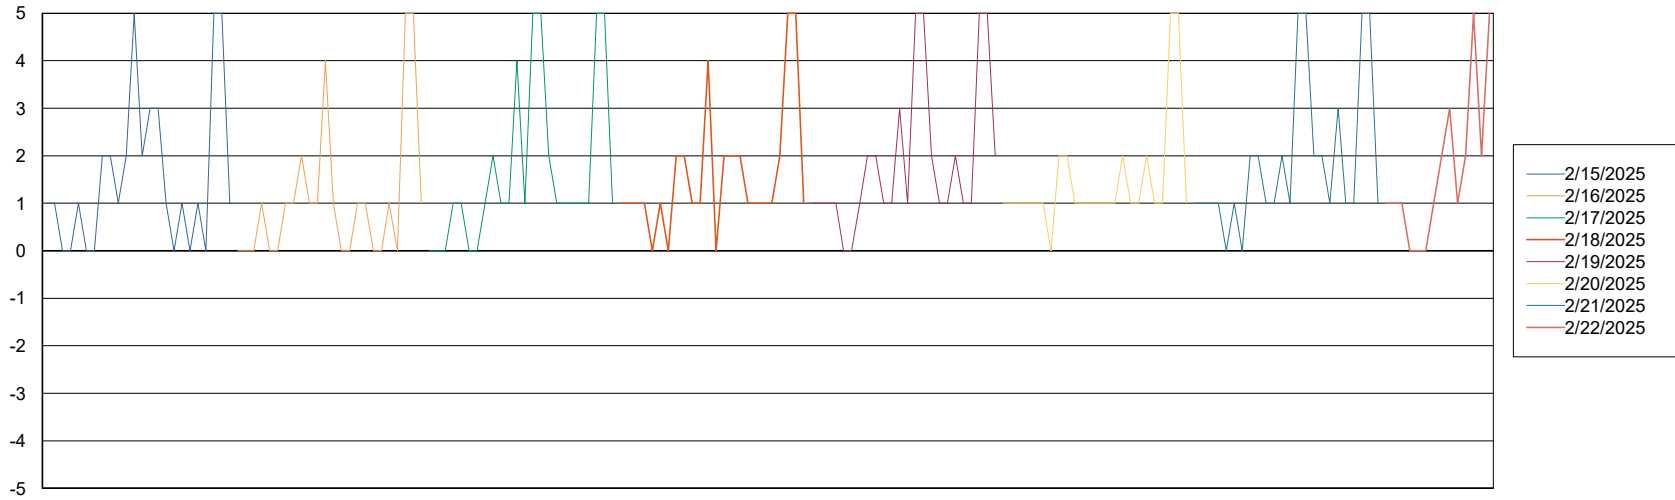

Recovery lag for last 7 days