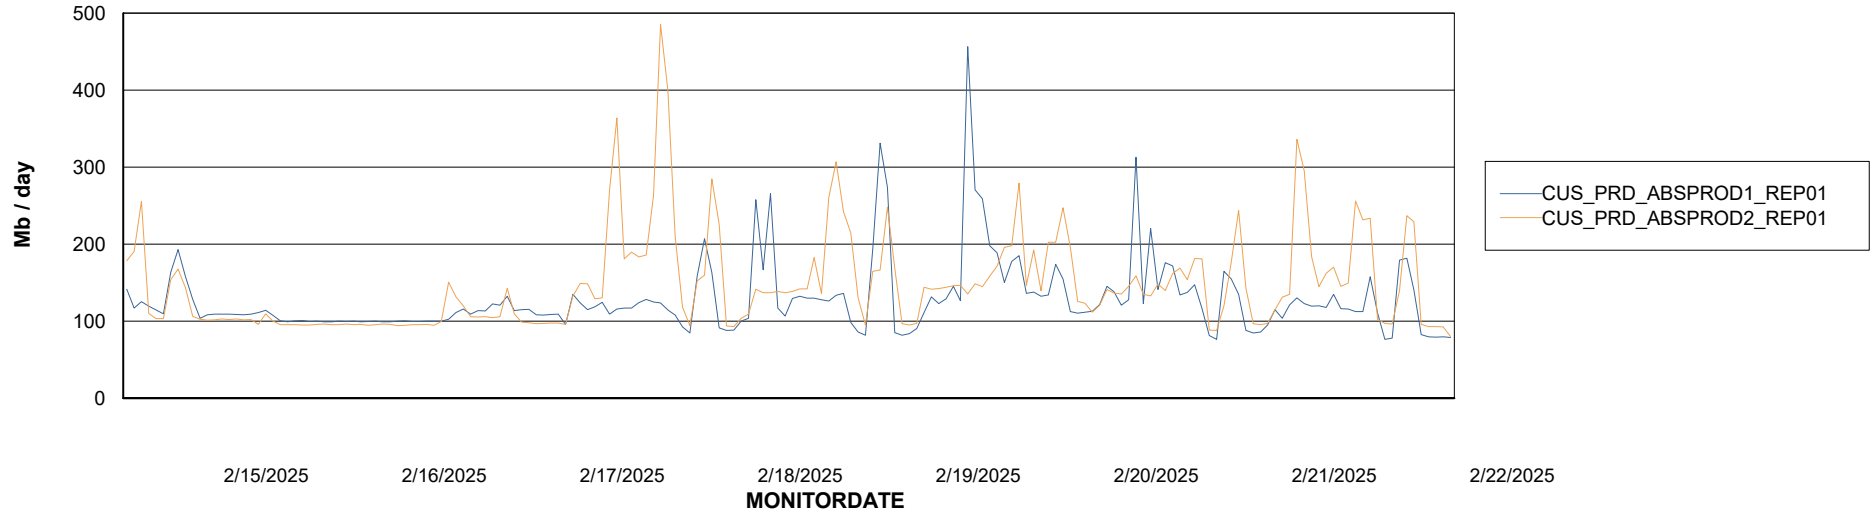

ABSSolute Application ReportServer Services

Avg memory used per ReportServer Service