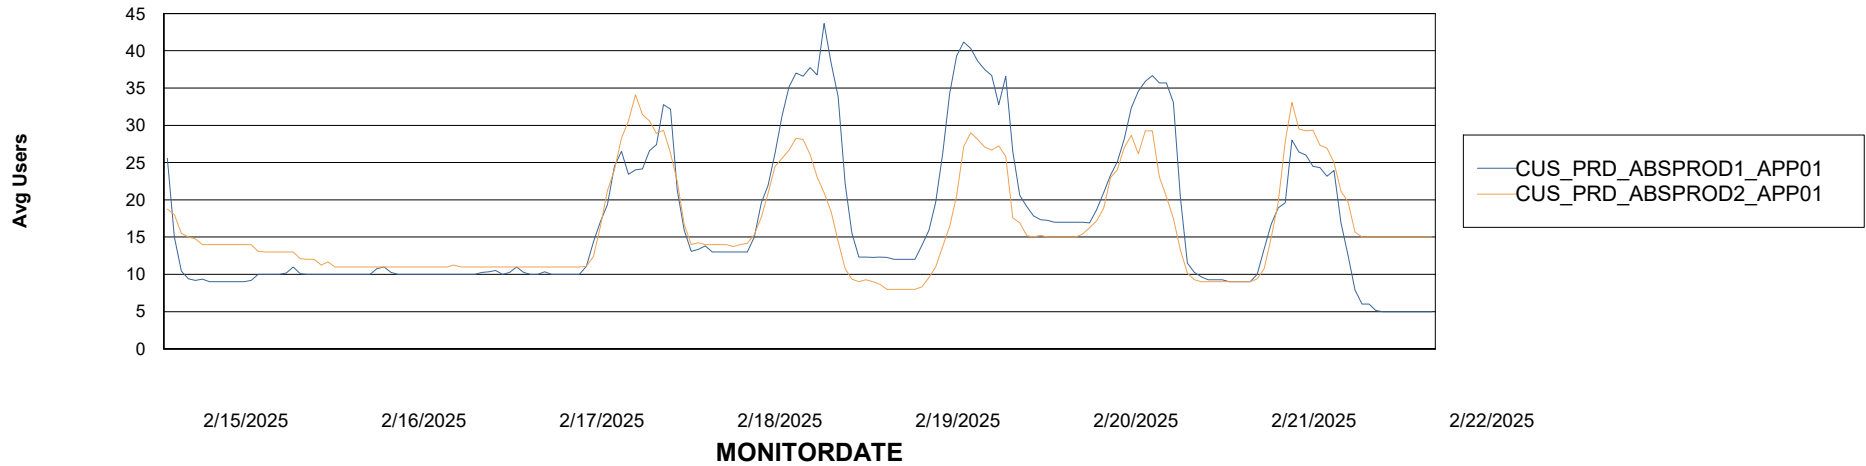

Avg users per day per ABS server