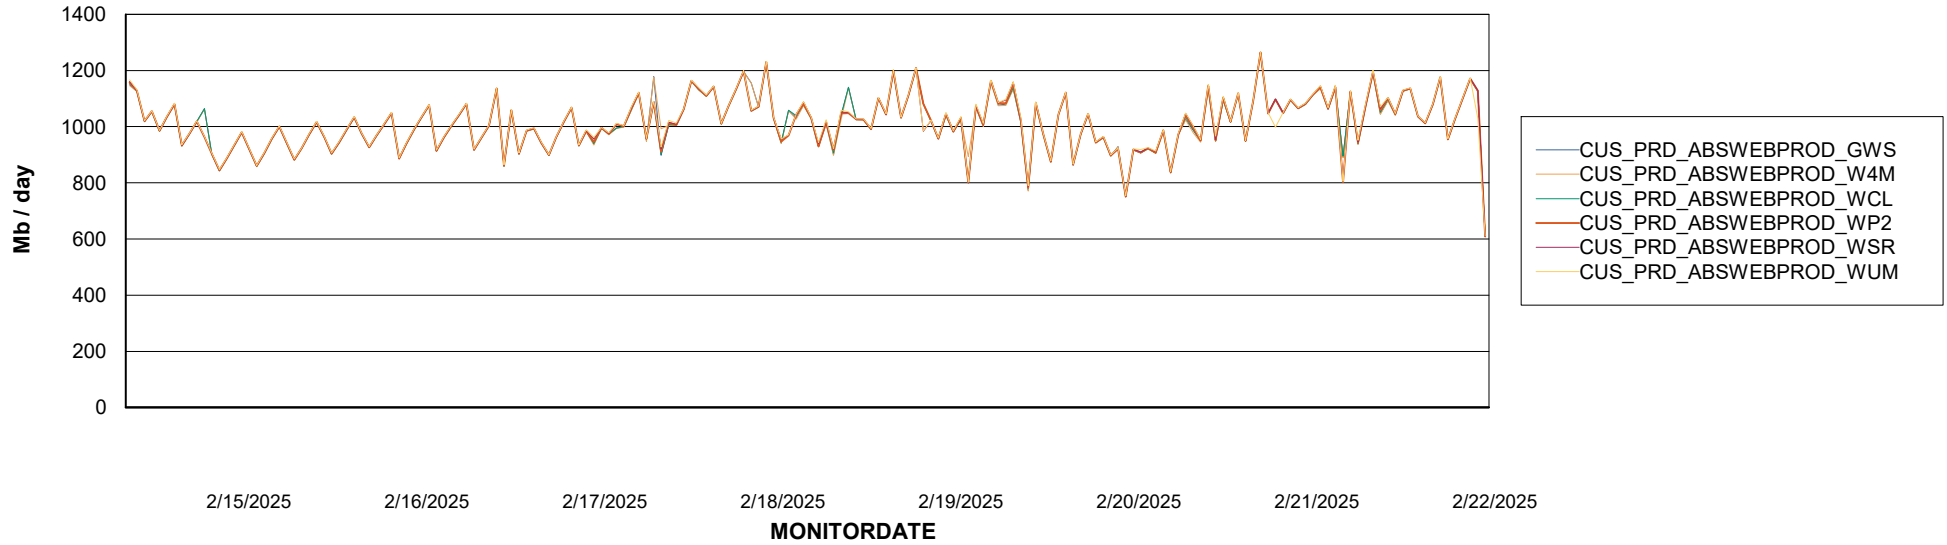

ABSSolute Web Component Services

Avg memory used per ABS Web component