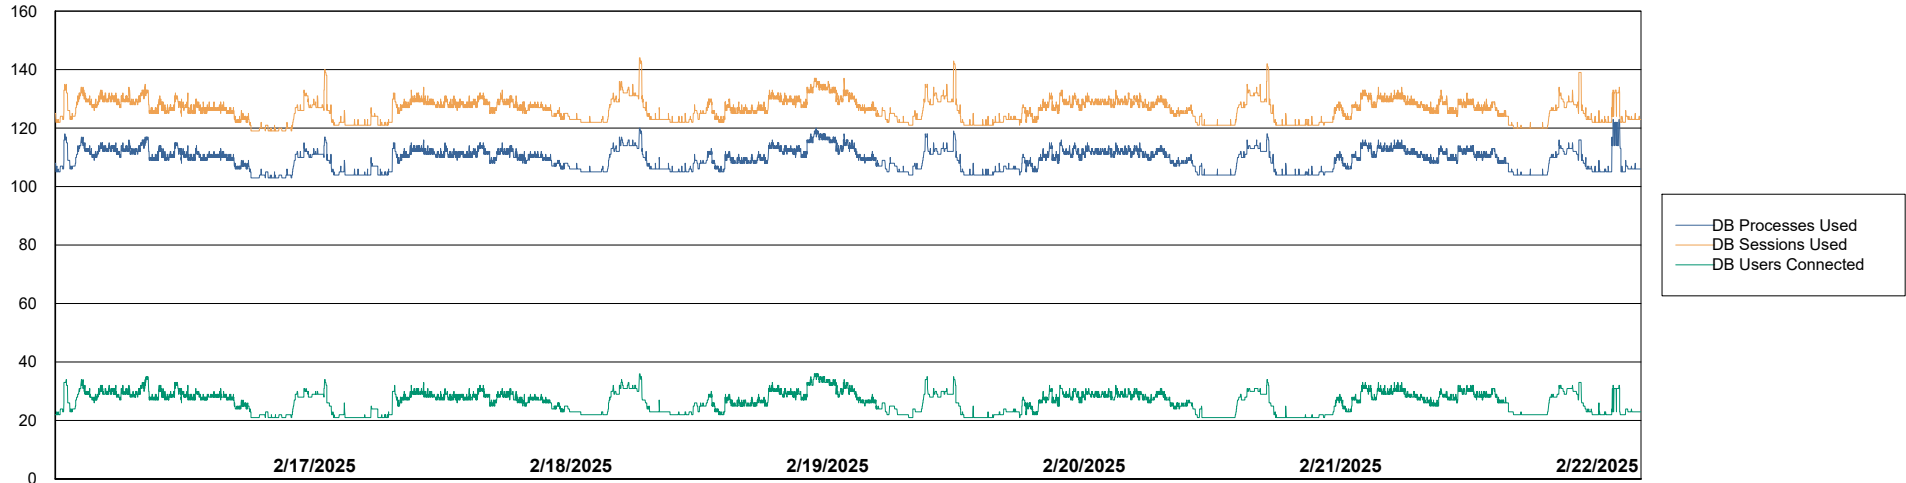

Database Performance CUS_PRD_ABSDB1_ABS1