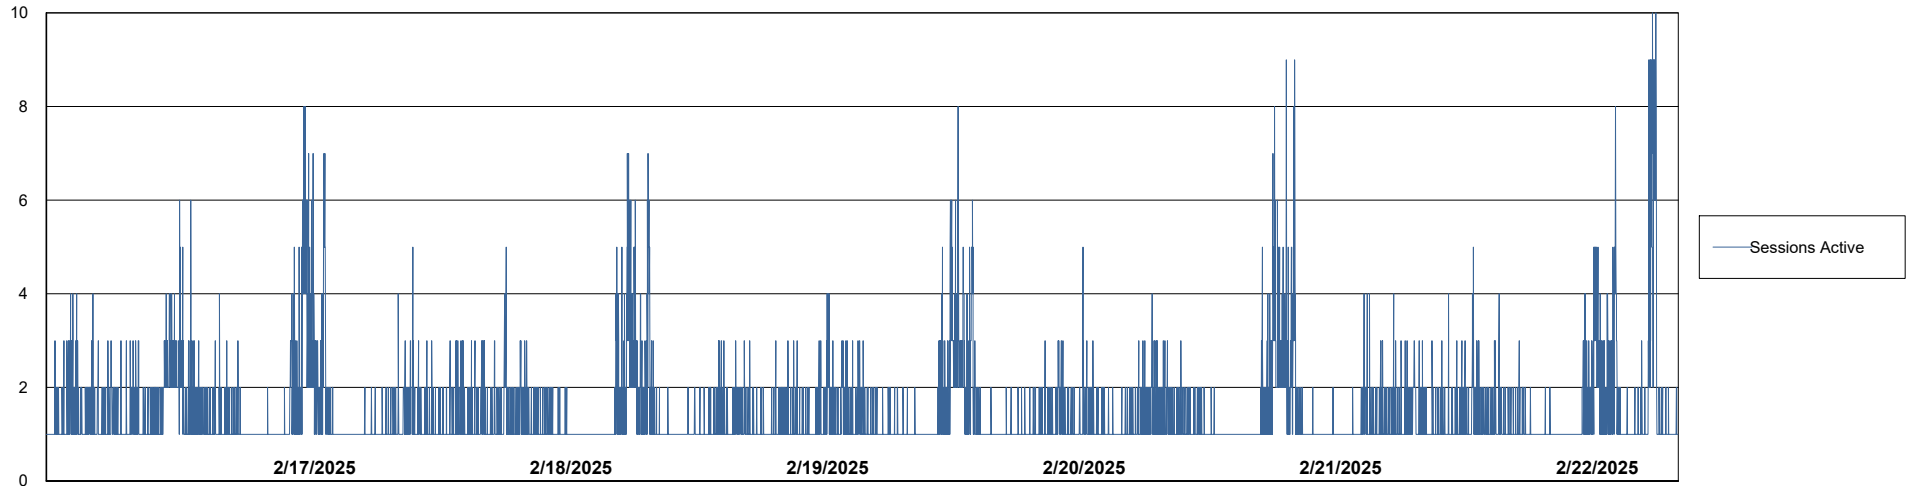

Database Performance CUS_PRD_ABSDB1_ABS1