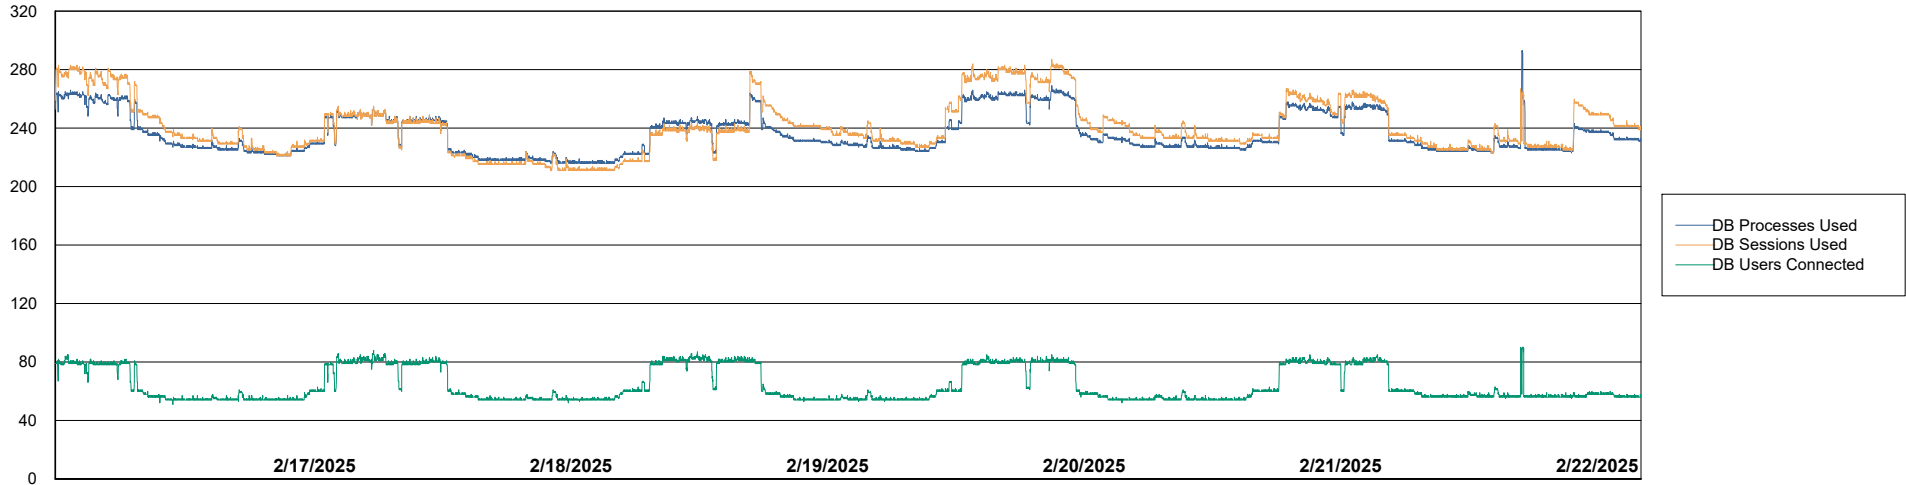

Database Performance CLO_PRD_CLO-ORA01_ABS1