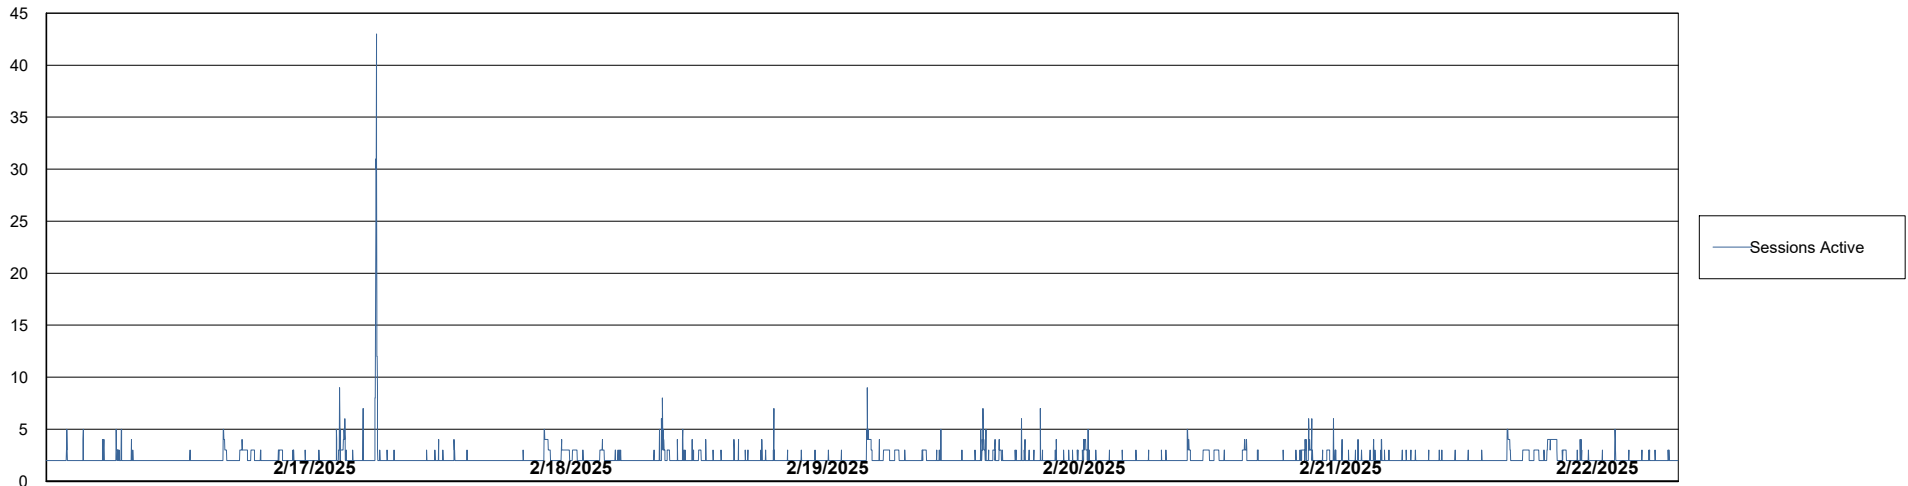

Database Performance: CLB-BI-AMS_ABS1_DB