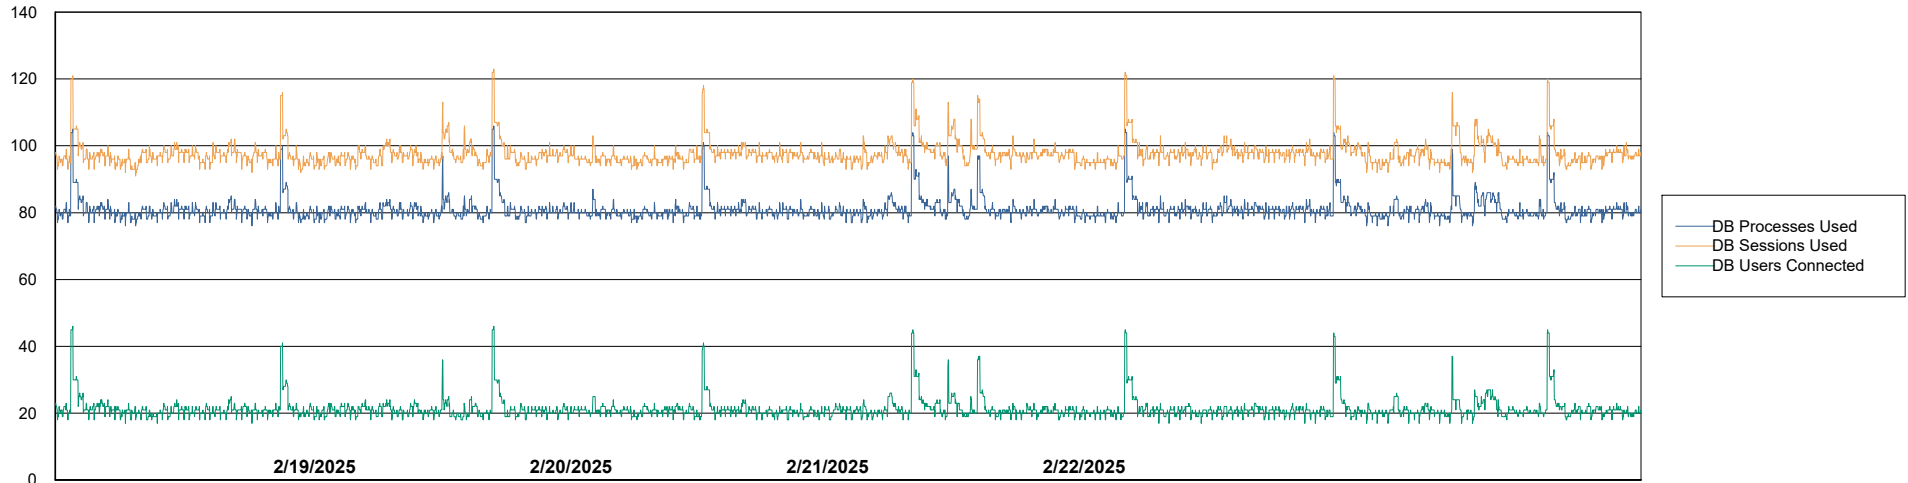

Database Performance   CLB-BI2-AMS_ABS1_DB_FL