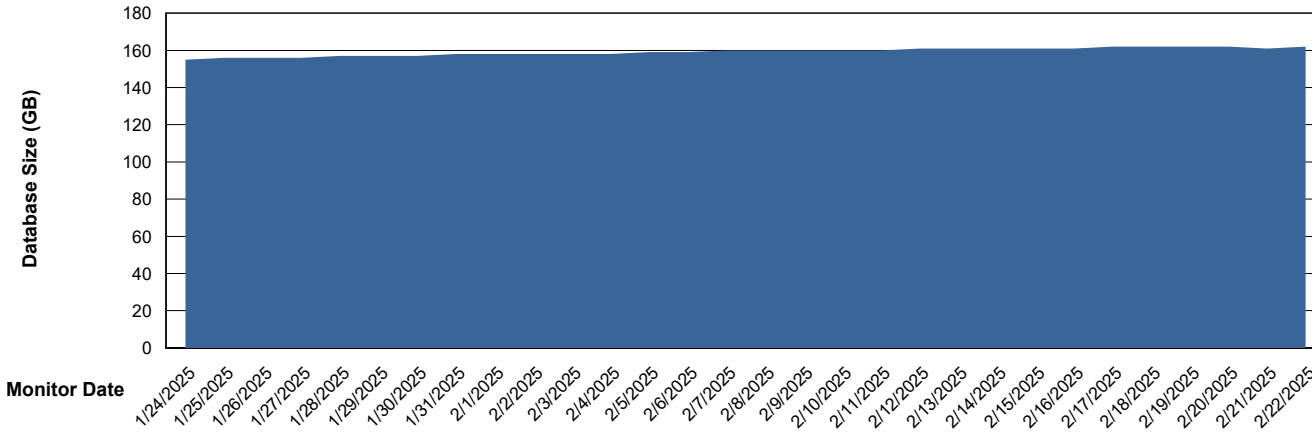

# Weekly SLA Customer Report

Customer    CLB OCI AMS Production  
Database ID    196

DATABASE SIZE    CLB-BI2-AMS\_ABS1\_DB\_FL

### Database growth over last month

DATABASE SIZE    CLB-BI-AMS\_ABS1\_DB

### Database growth over last month