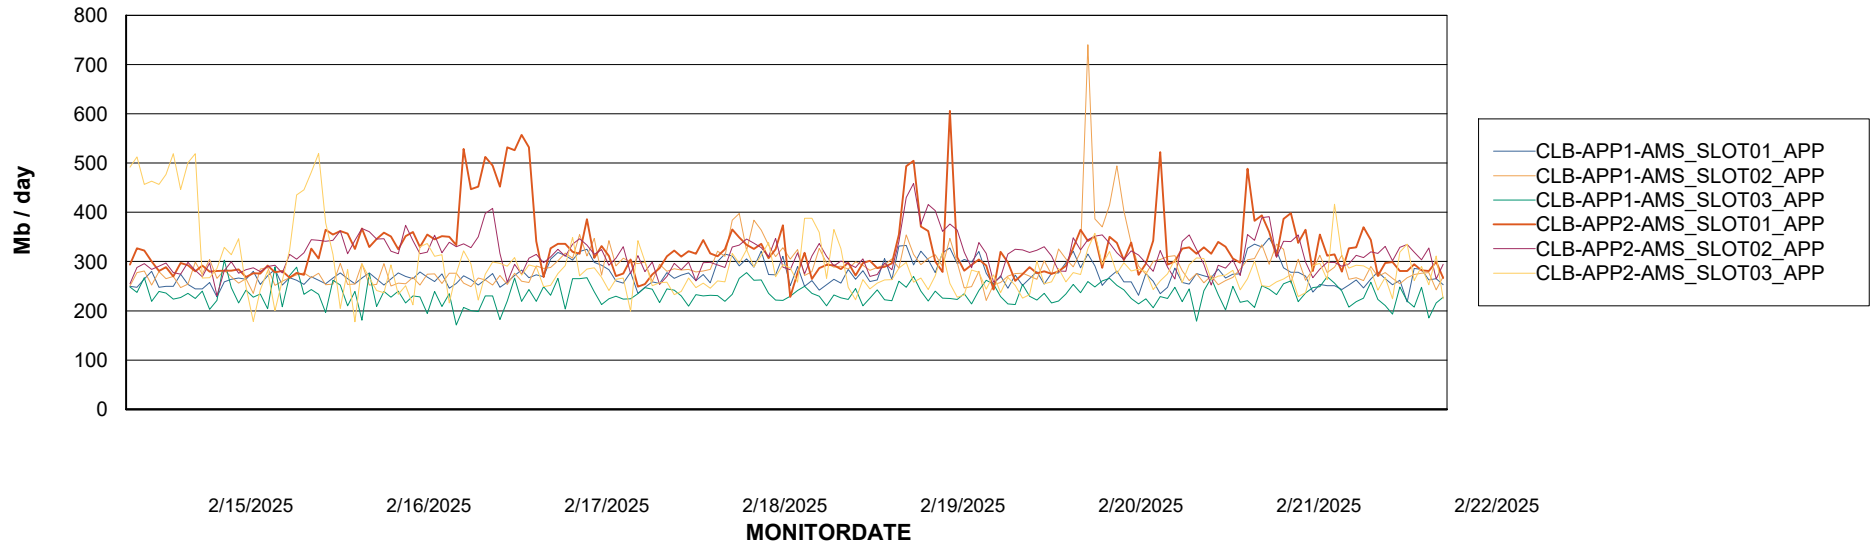

ABSSolute Application Server Services

Avg memory used per ABS Server Service