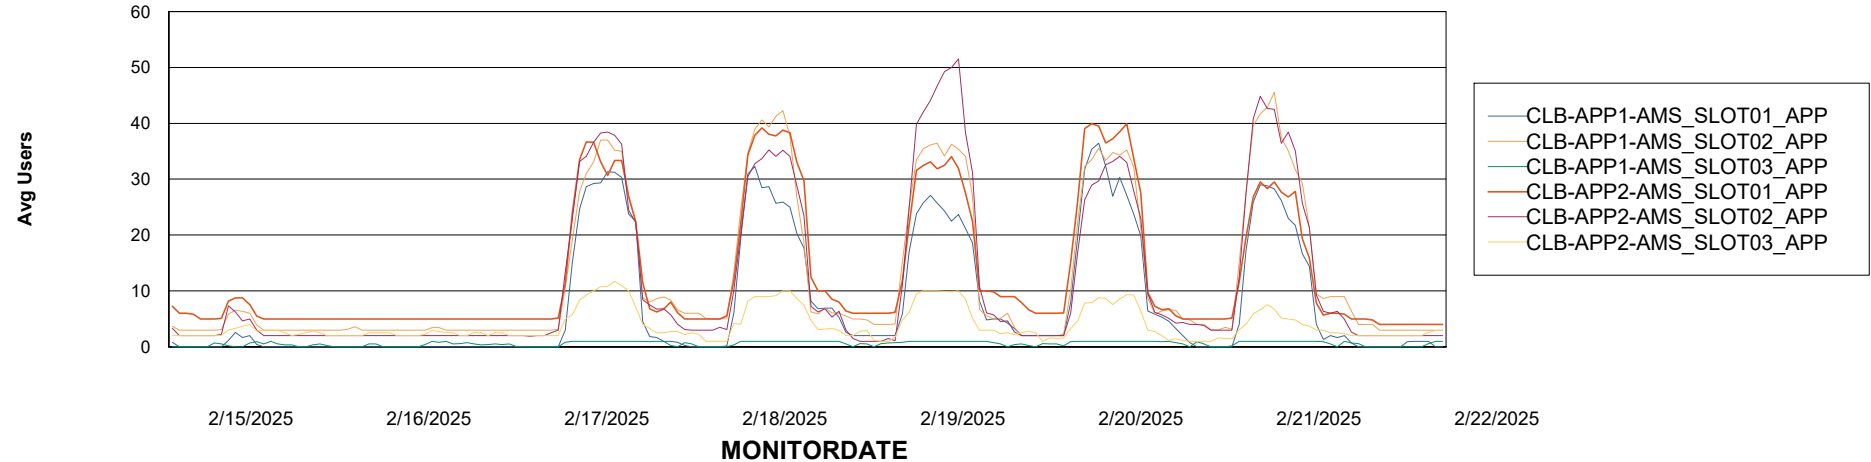

Avg users per day per ABS server