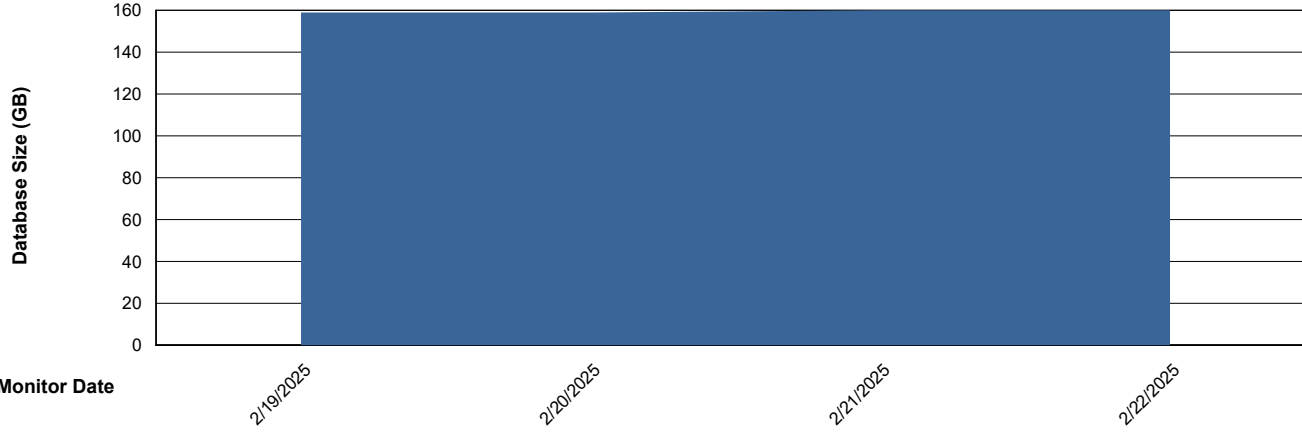

DATABASE SIZE   CLB-BI2-AMS_ABS1_DB_FL

Database growth over last month