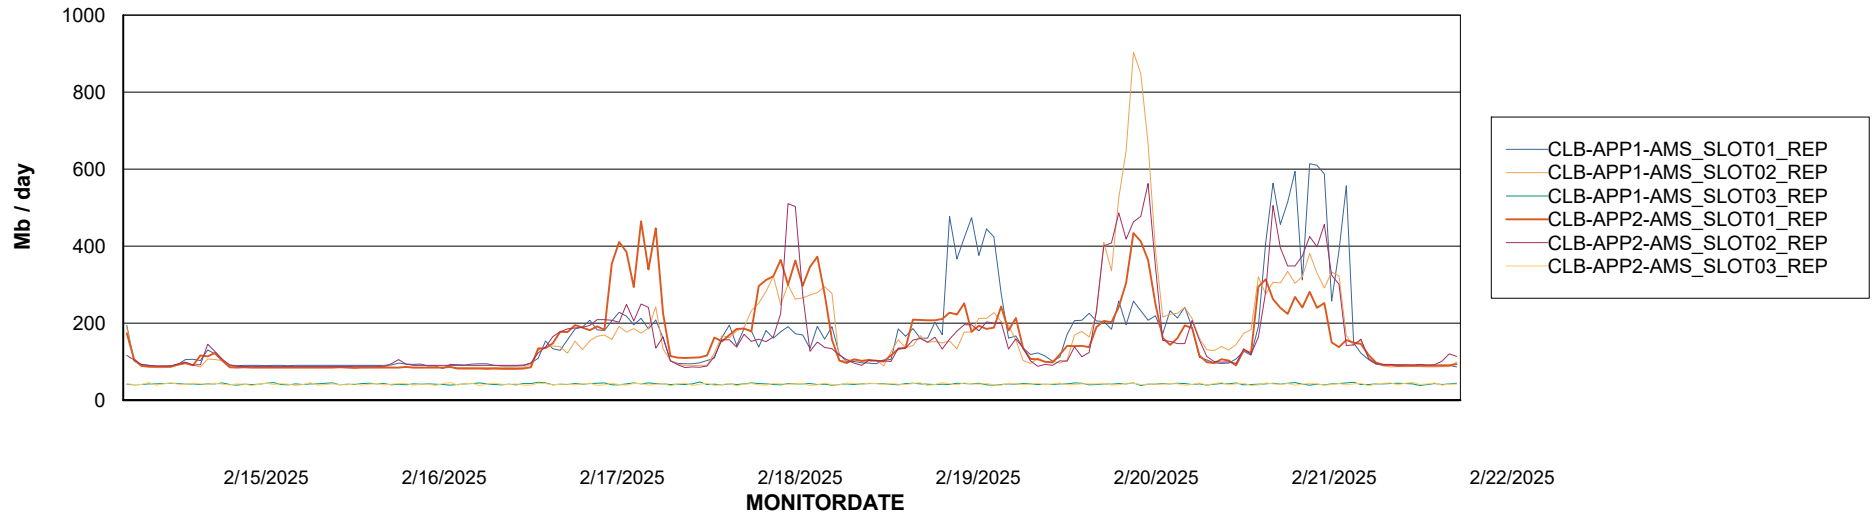

ABSSolute Application ReportServer Services

Avg memory used per ReportServer Service