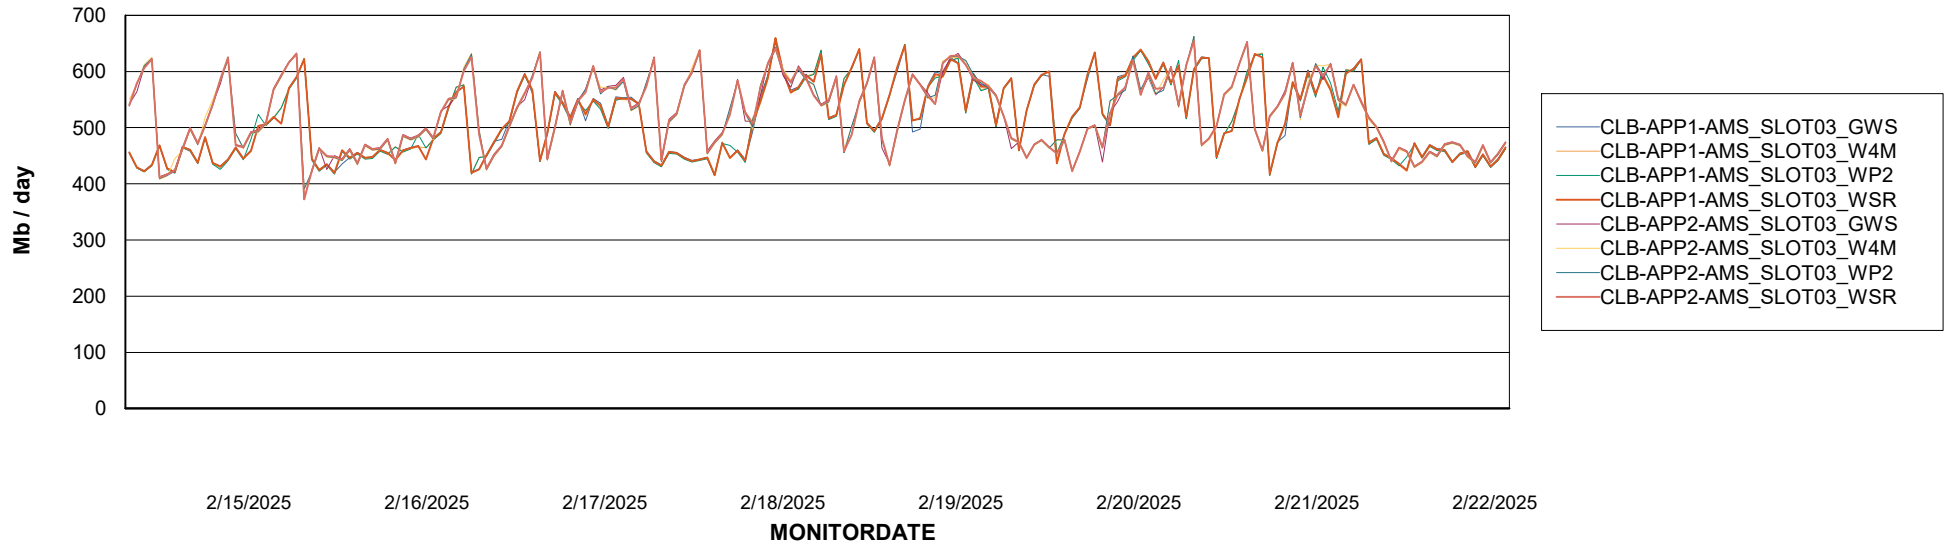

ABSSolute Web Component Services

Avg memory used per ABS Web component