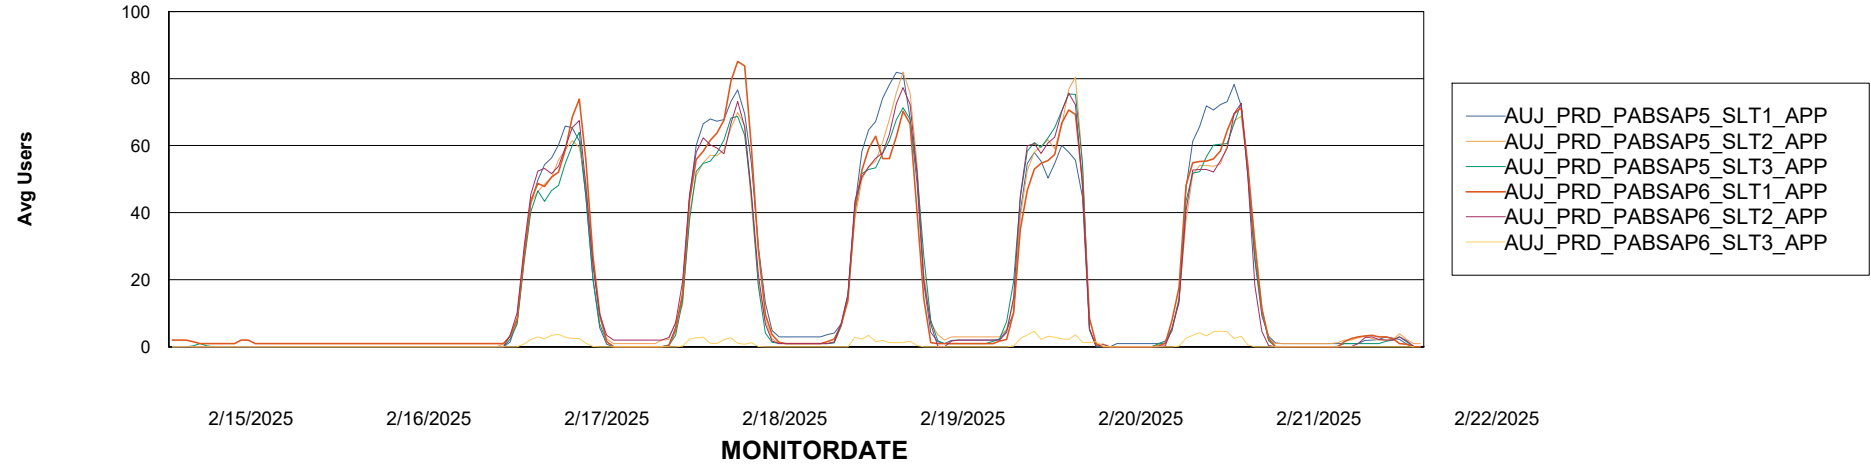

Avg users per day per ABS server