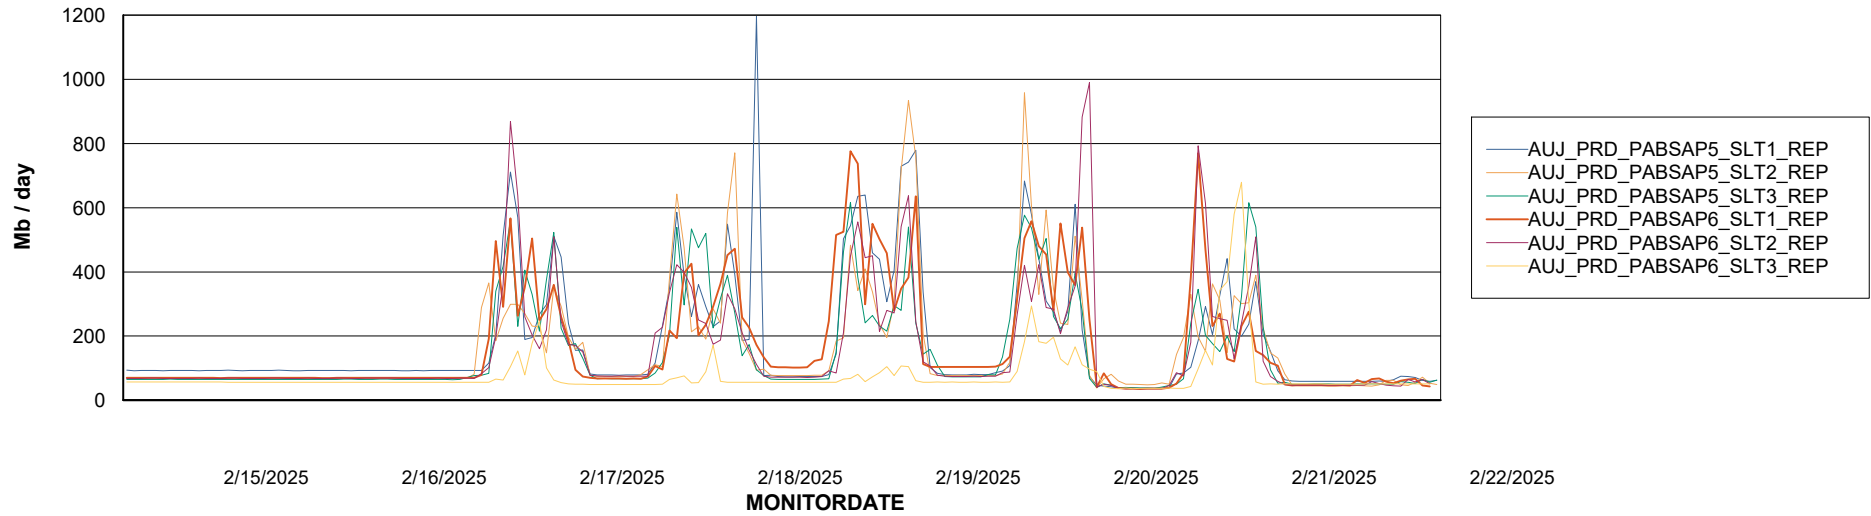

ABSSolute Application ReportServer Services

Avg memory used per ReportServer Service