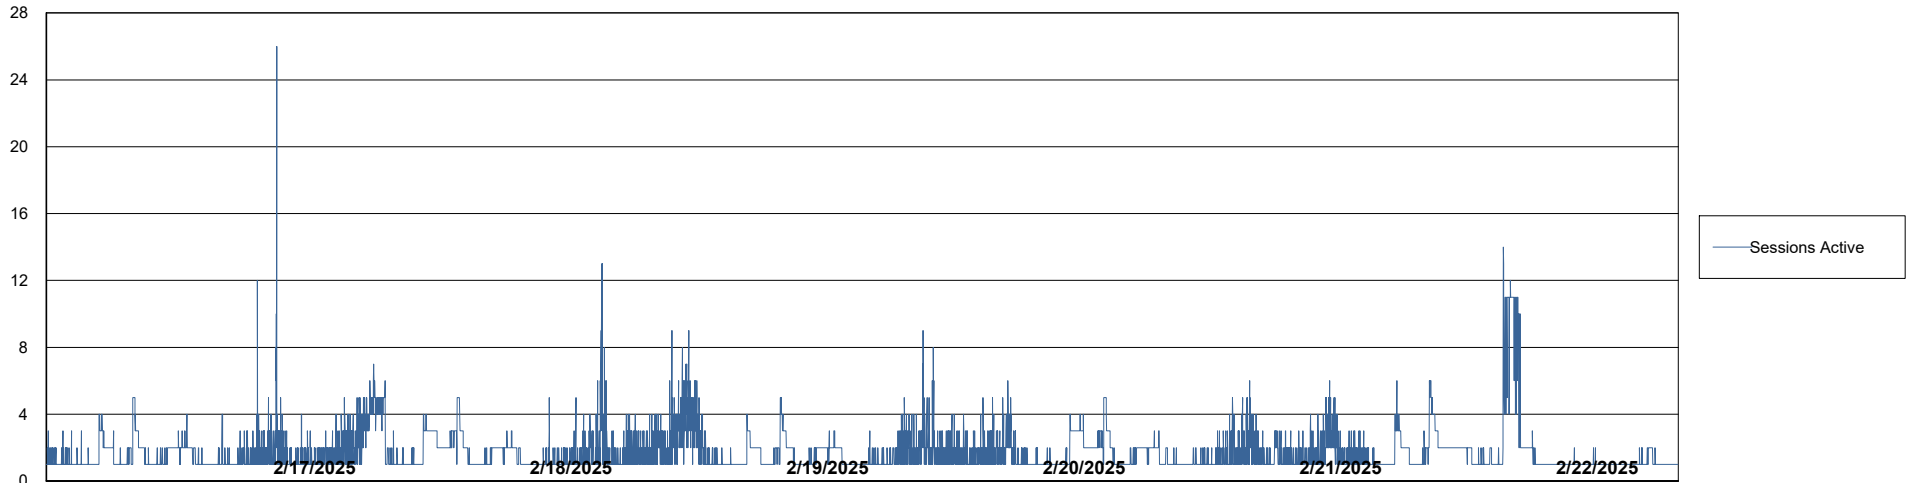

Database Performance AUJ_DB3_Primary