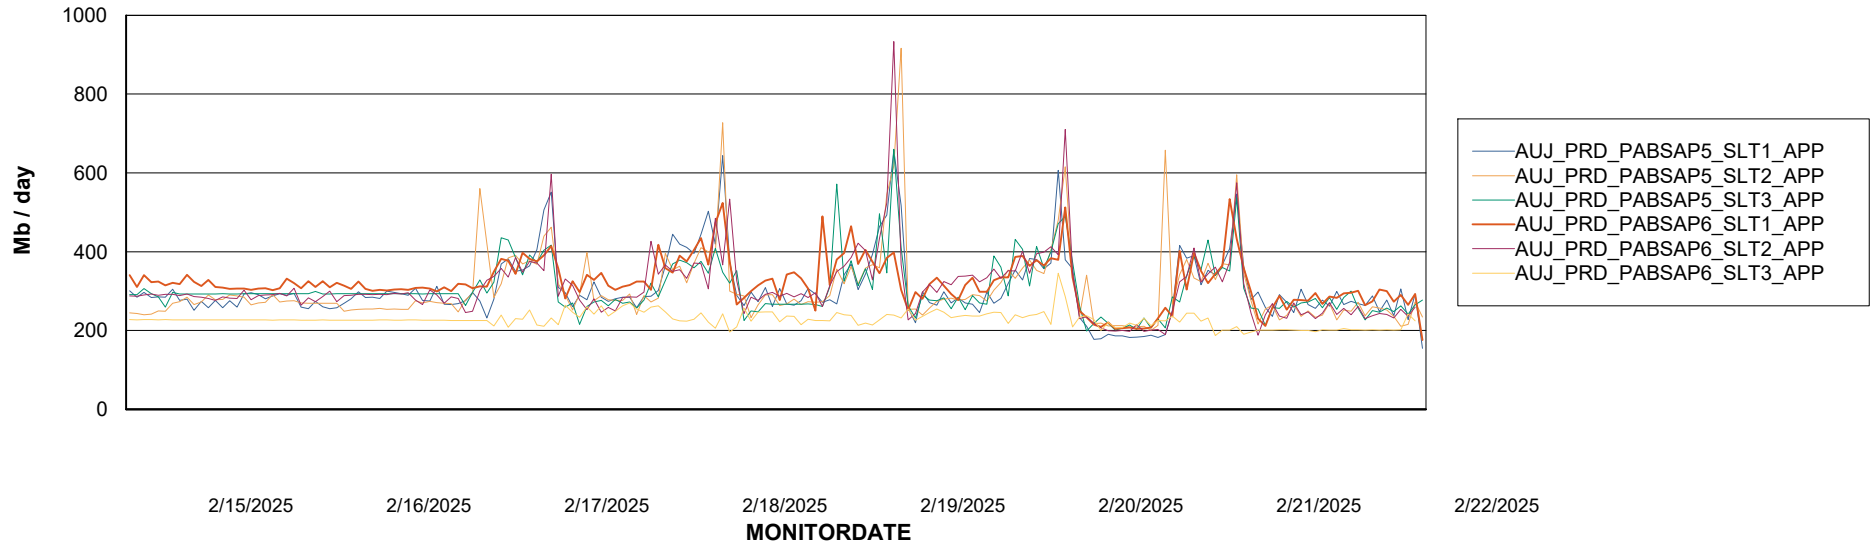

ABSSolute Application Server Services

Avg memory used per ABS Server Service