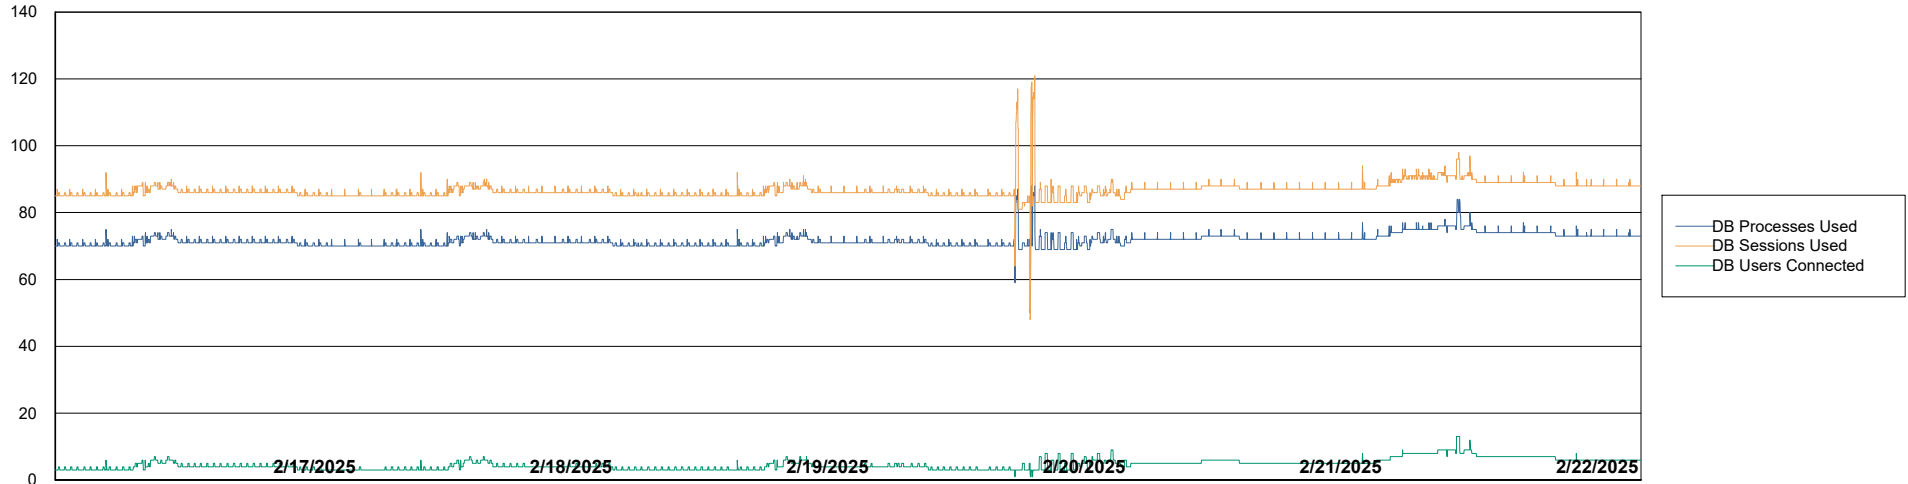

Database Performance AUJ_BI3_DB