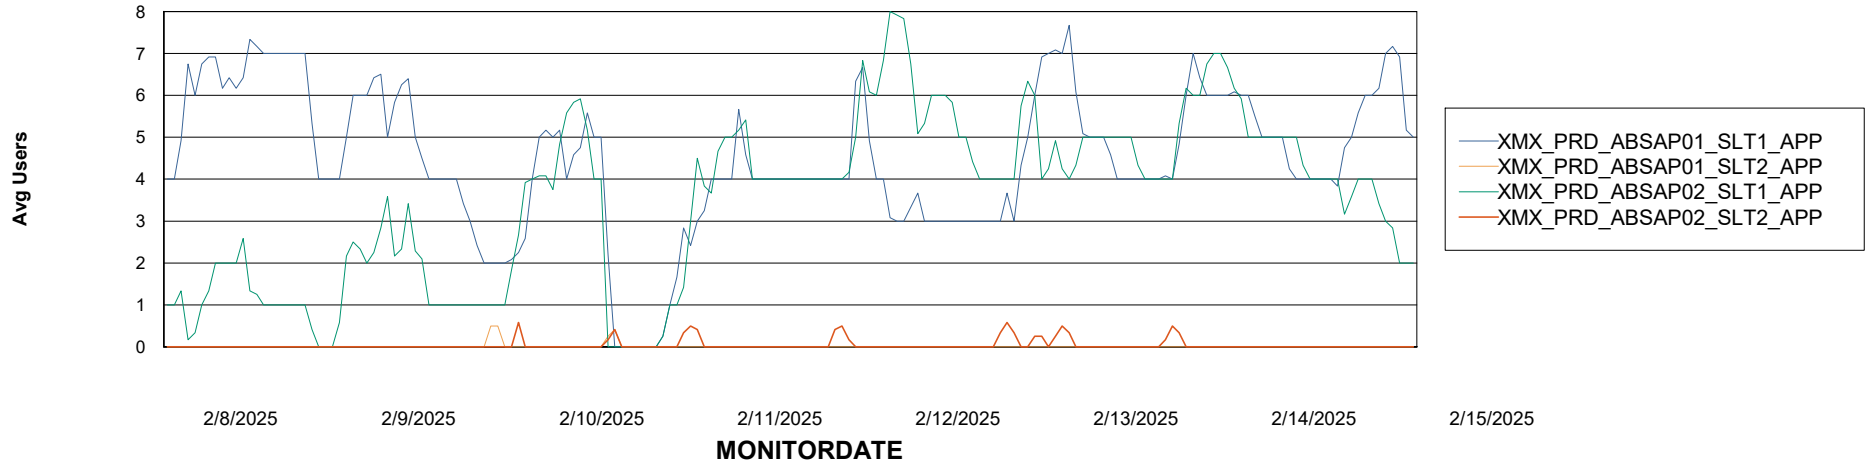

Avg users per day per ABS server