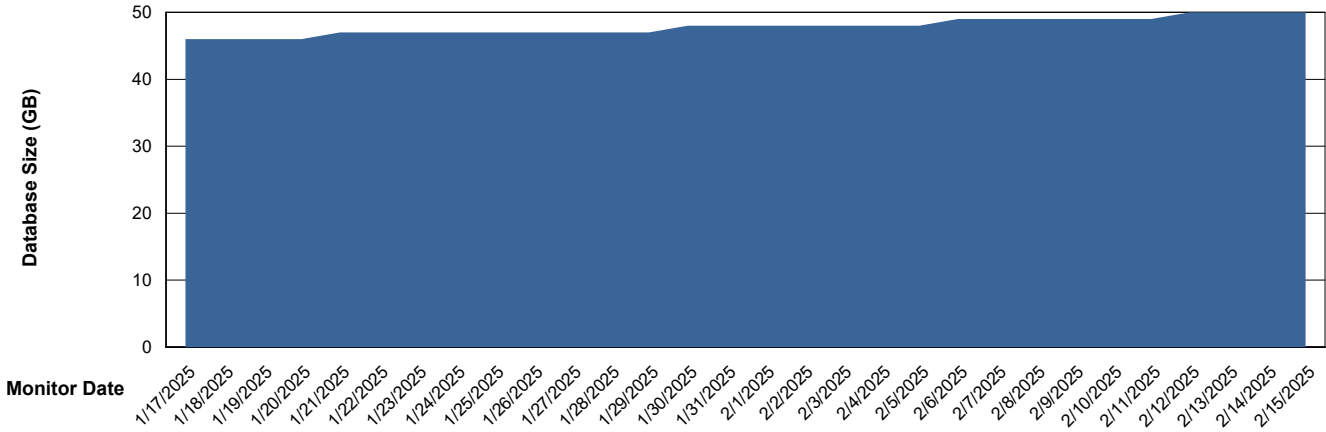

# Weekly SLA Customer Report

Customer XMX Production (24/7)  
Database ID 146

Database Performance XMX\_PROD\_ABSDB02\_SBDB\_HSBABS1

DB Processes Max 4  
DB Processes Max 0  
DB Processes Max 1,000

# Weekly SLA Customer Report

Customer XMX Production (24/7)  
 Database ID 146

DATABASE SIZE XMX\_PROD\_ABSDB01\_PRDB\_ABS1

Database growth over last month

Database Tablespace XMX\_PROD\_ABSDB01\_PRDB\_ABS1