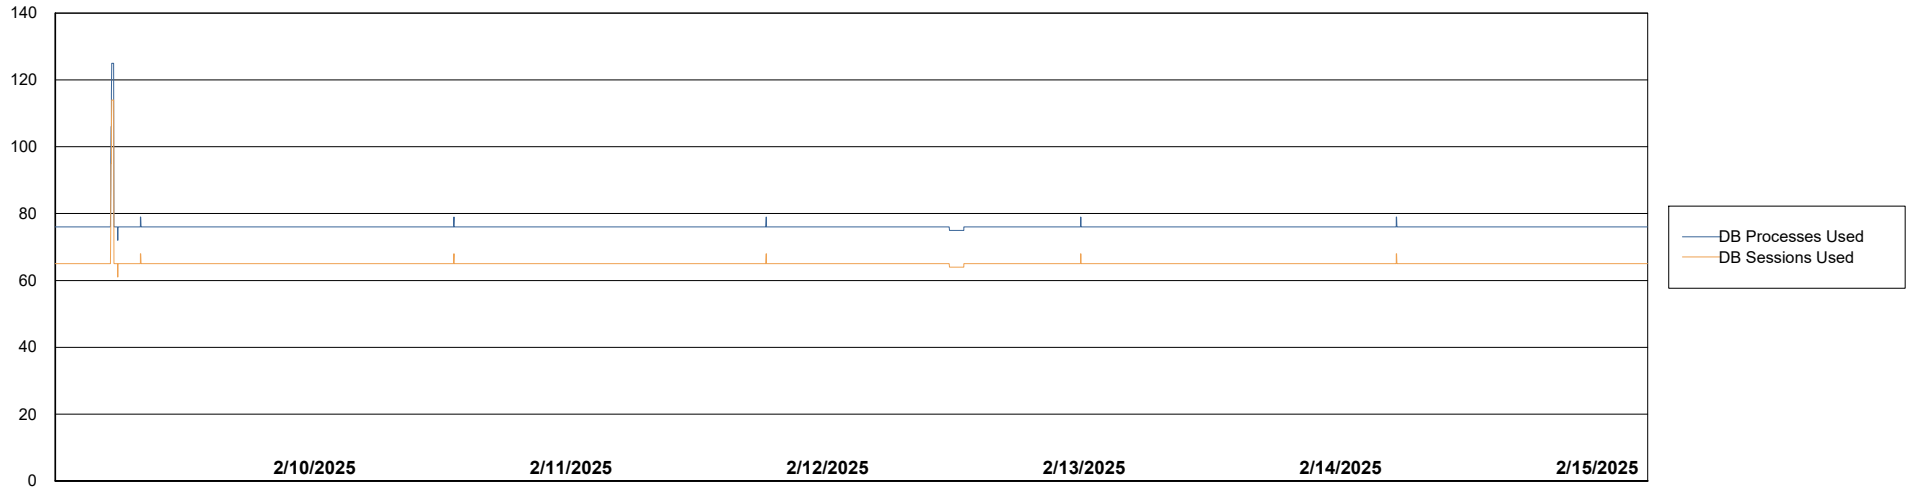

# Weekly SLA Customer Report

Customer XMX Production (24/7)  
Database ID 146

Database Performance XMX\_PROD\_ABSDB02\_SBDB\_HSBABS1

DB Processes Max 4  
DB Processes Max 0  
DB Processes Max 1,000