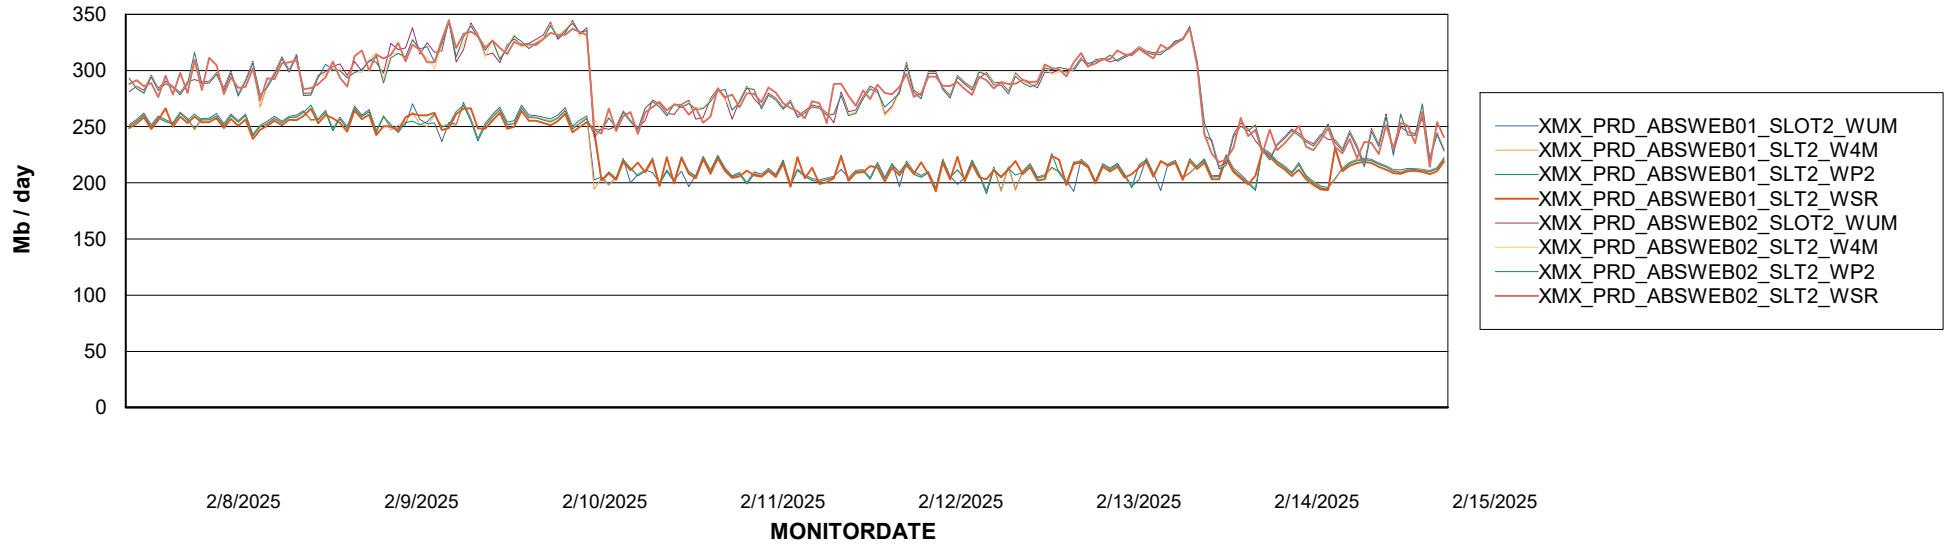

ABSolute Web Component Services

Avg memory used per ABS Web component