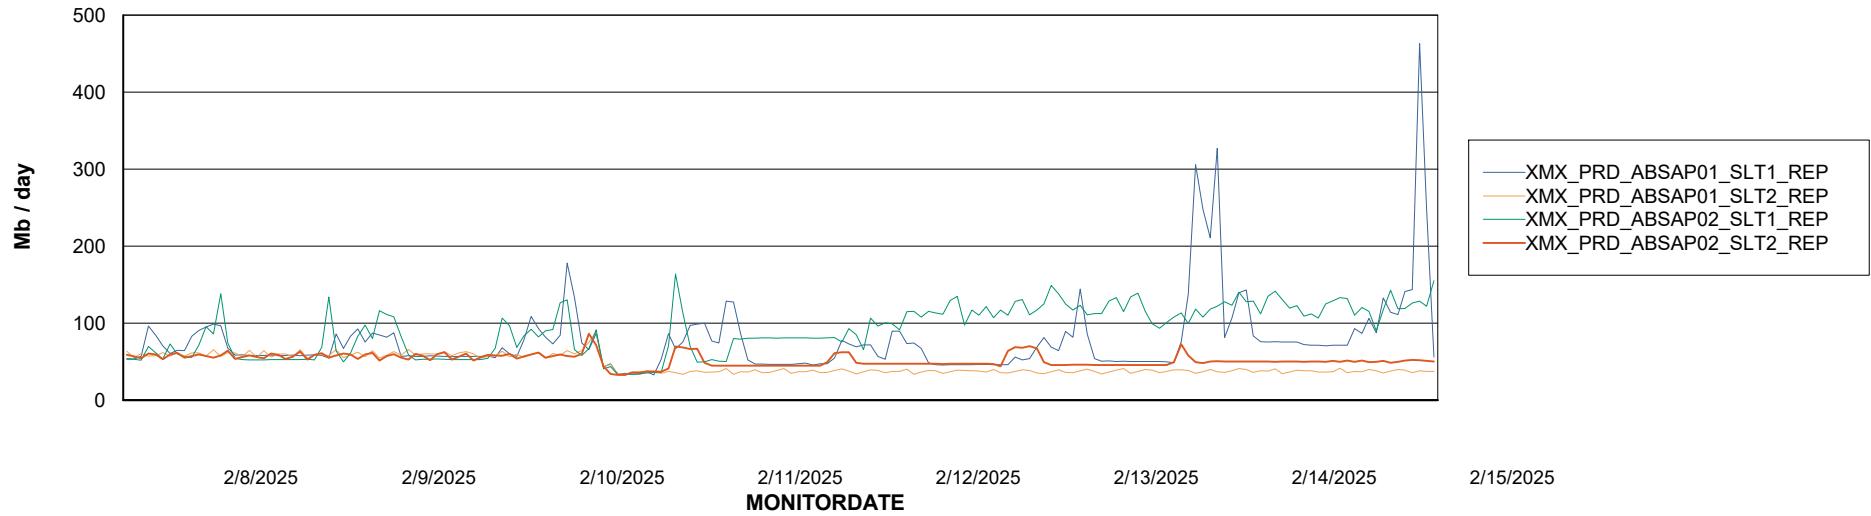

ABSSolute Application ReportServer Services

Avg memory used per ReportServer Service