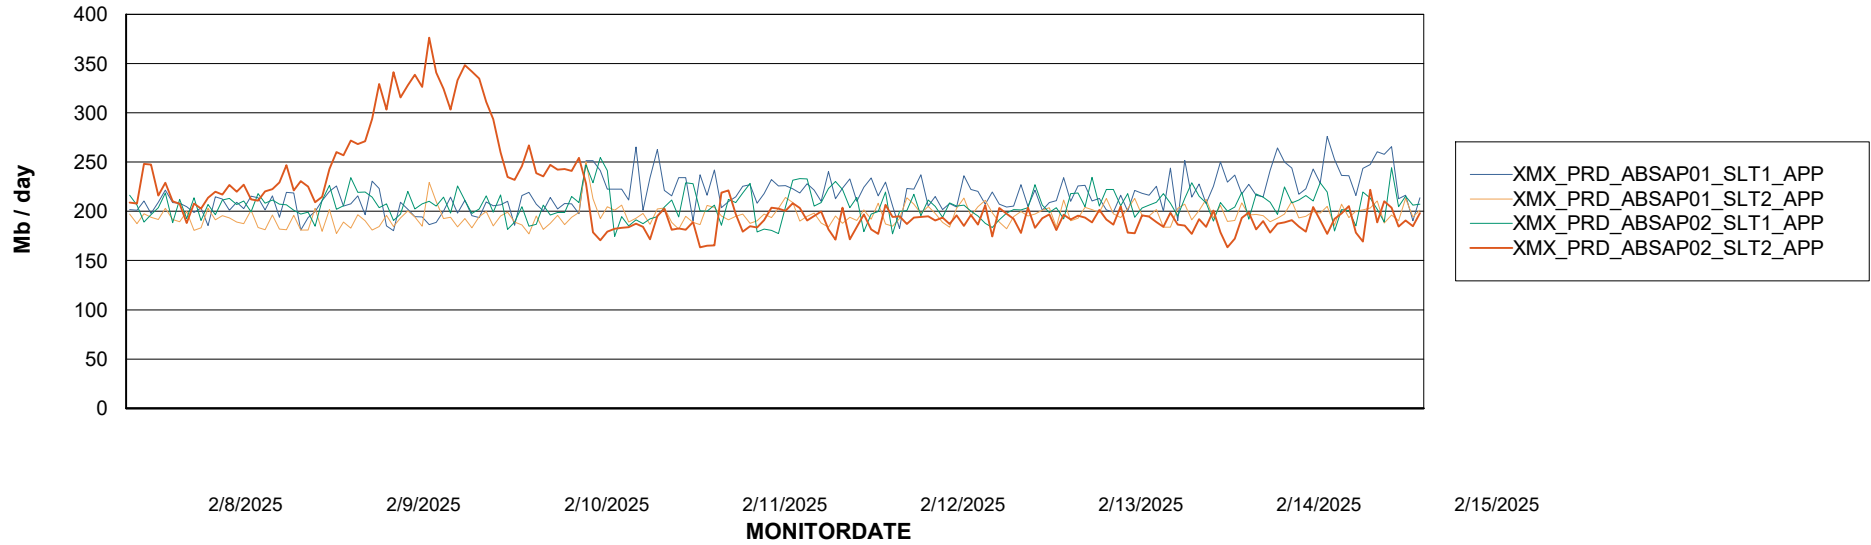

ABSSolute Application Server Services

Avg memory used per ABS Server Service