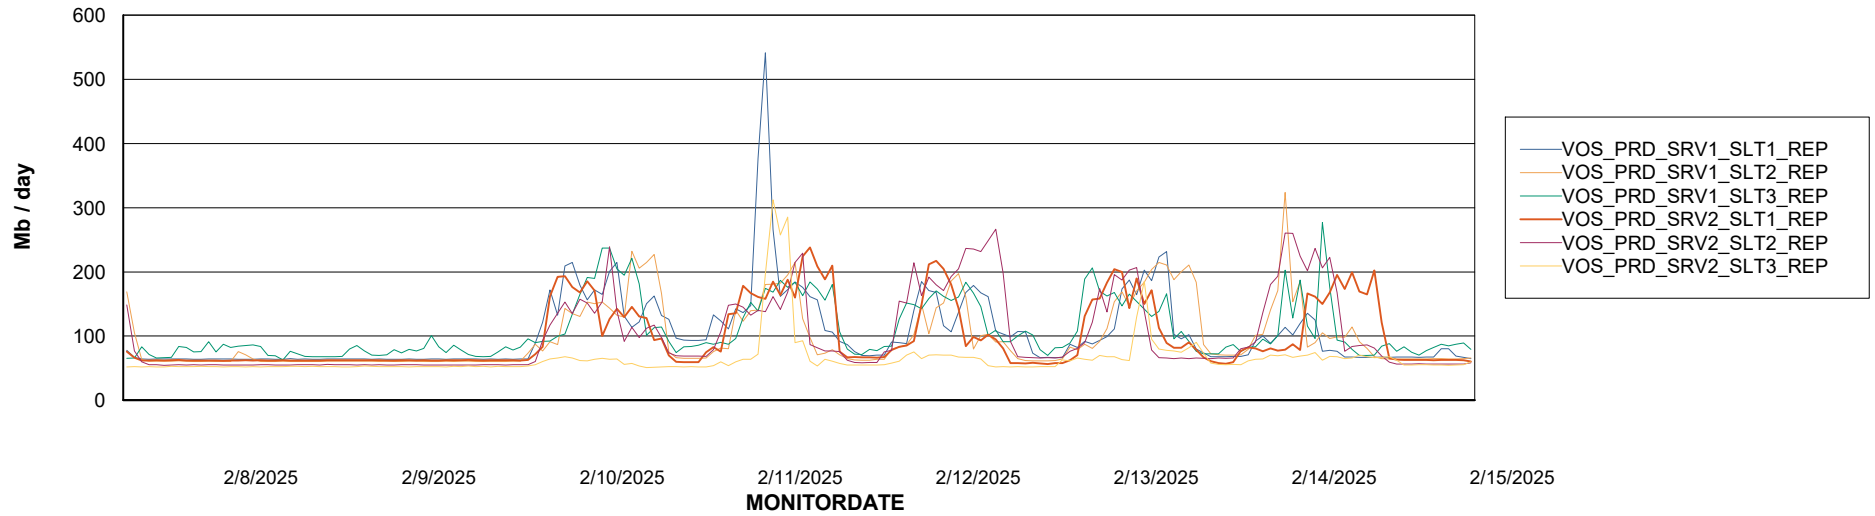

Avg memory used per ABS Server Service

Avg users per day per ABS server

Weekly SLA Customer Report

Customer VOS_Production
Database ID 143

ABSSolute Application ReportServer Services

Avg memory used per ReportServer Service