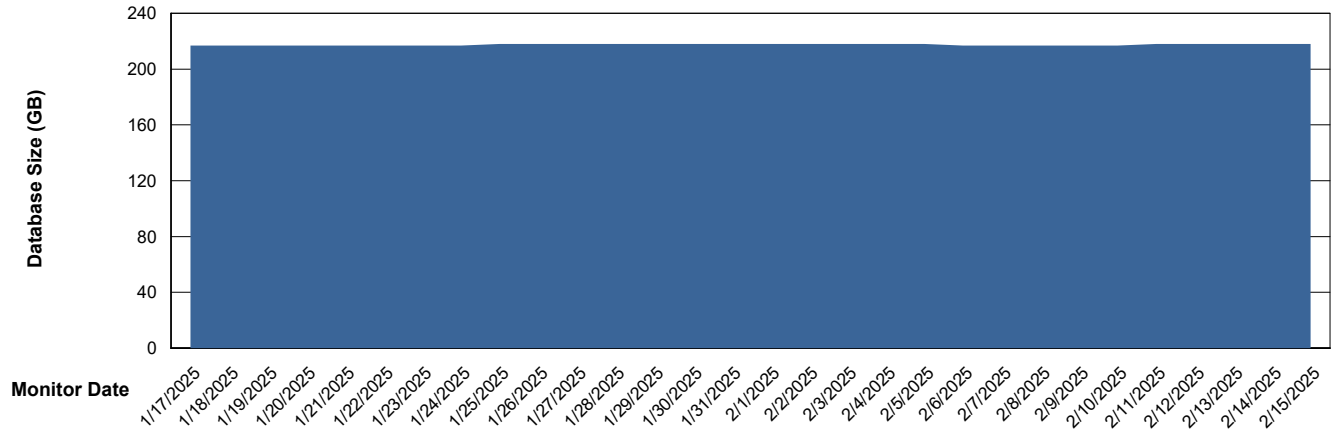

DATABASE SIZE VOS_PRD_ABSBI-2018_ABS1

Database growth over last month