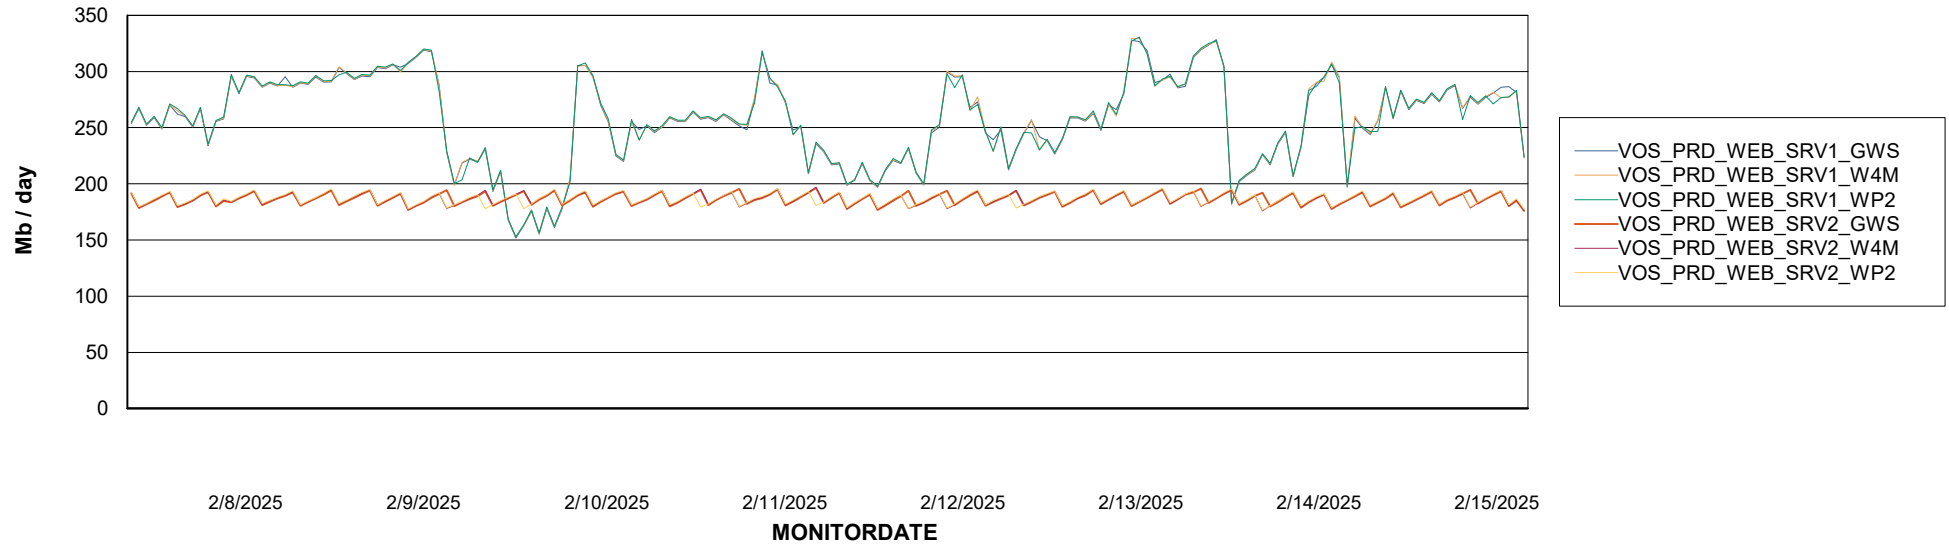

ABSSolute Web Component Services

Avg memory used per ABS Web component