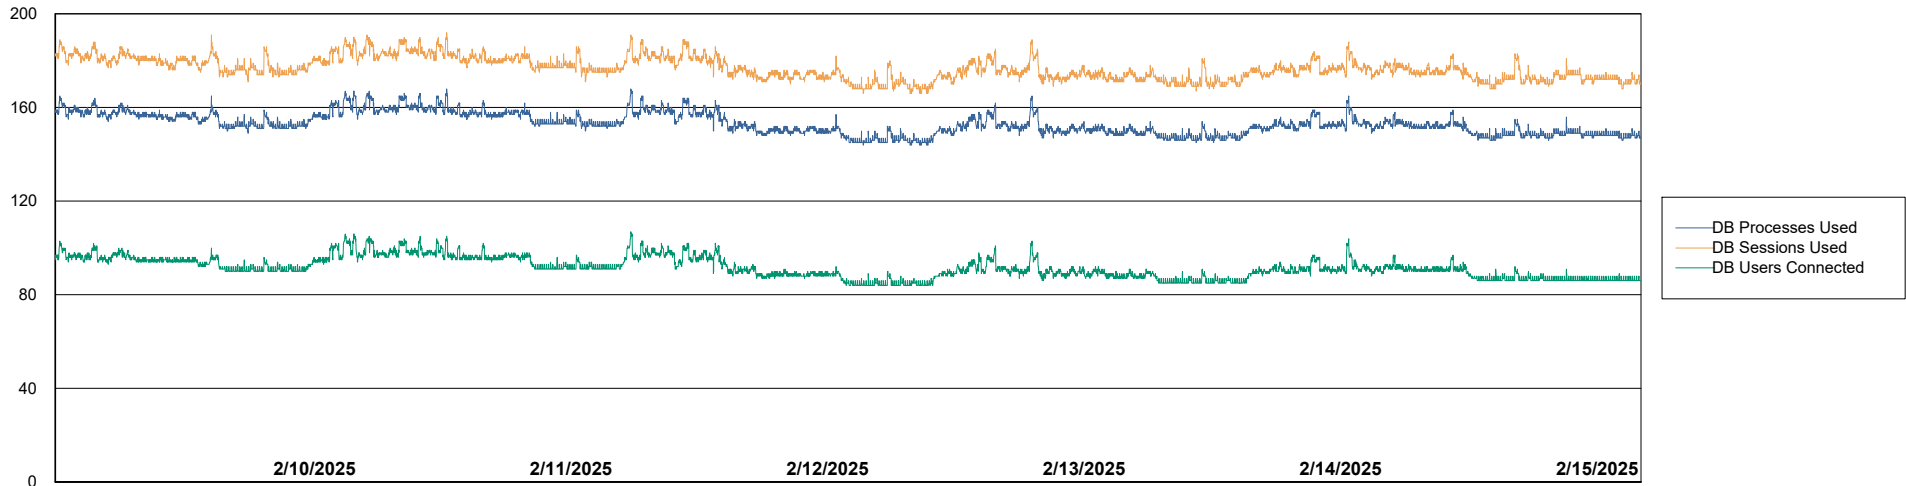

Weekly SLA Customer Report

Customer VOS_Production
Database ID 143

Database Performance VOS_PRD_ABSBI-2018_ABS1

Weekly SLA Customer Report

Customer VOS_Production
Database ID 143

Database Performance VOS_PRD_ABSORA1-2022_ABS1