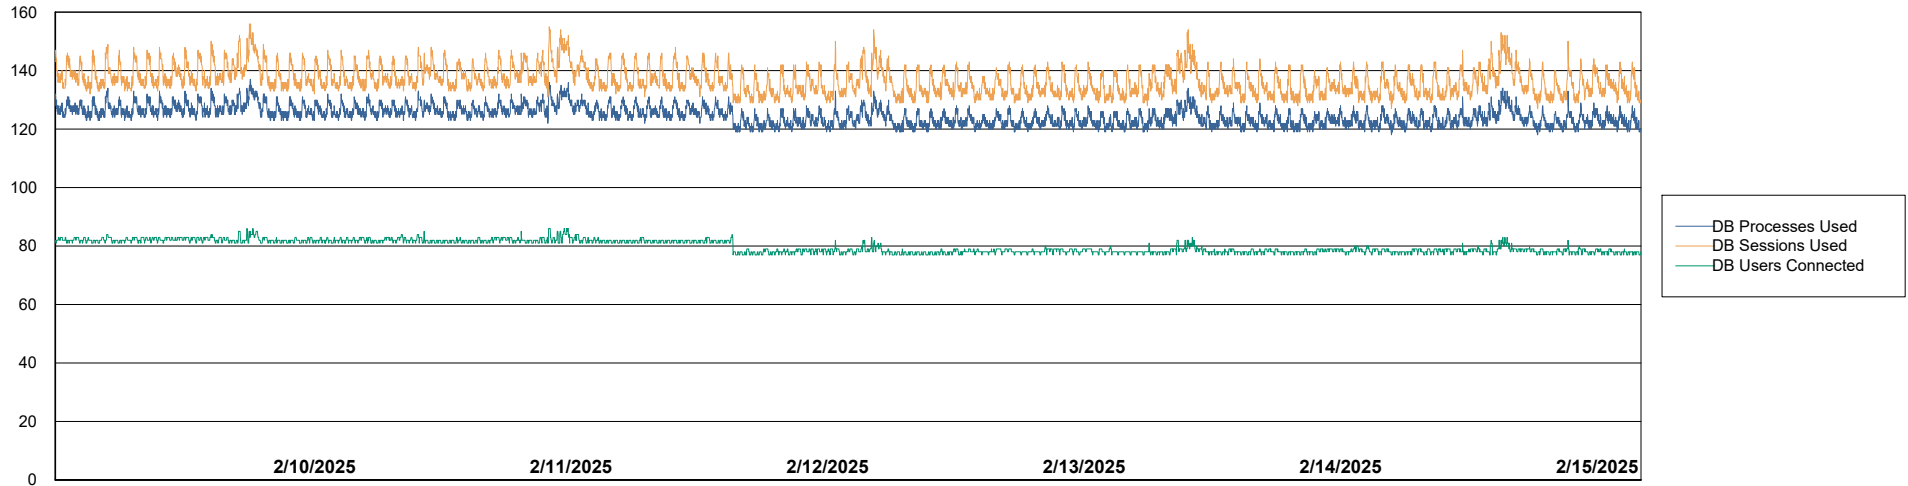

Database Performance VOS_PRD_ABSBI-2018_ABS1