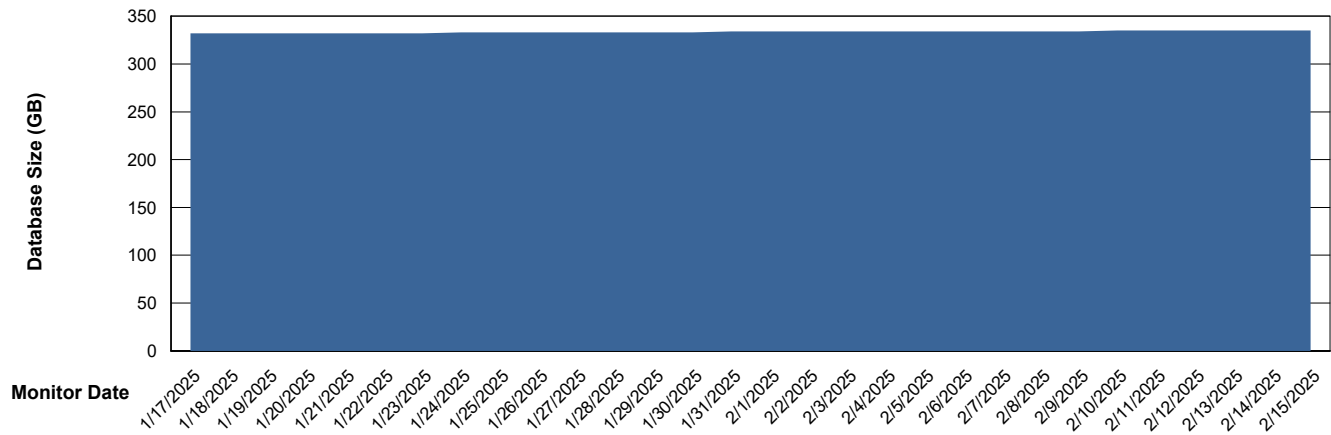

DATABASE SIZE VOS_PRD_ABSORA1-2022_ABS1

Database growth over last month