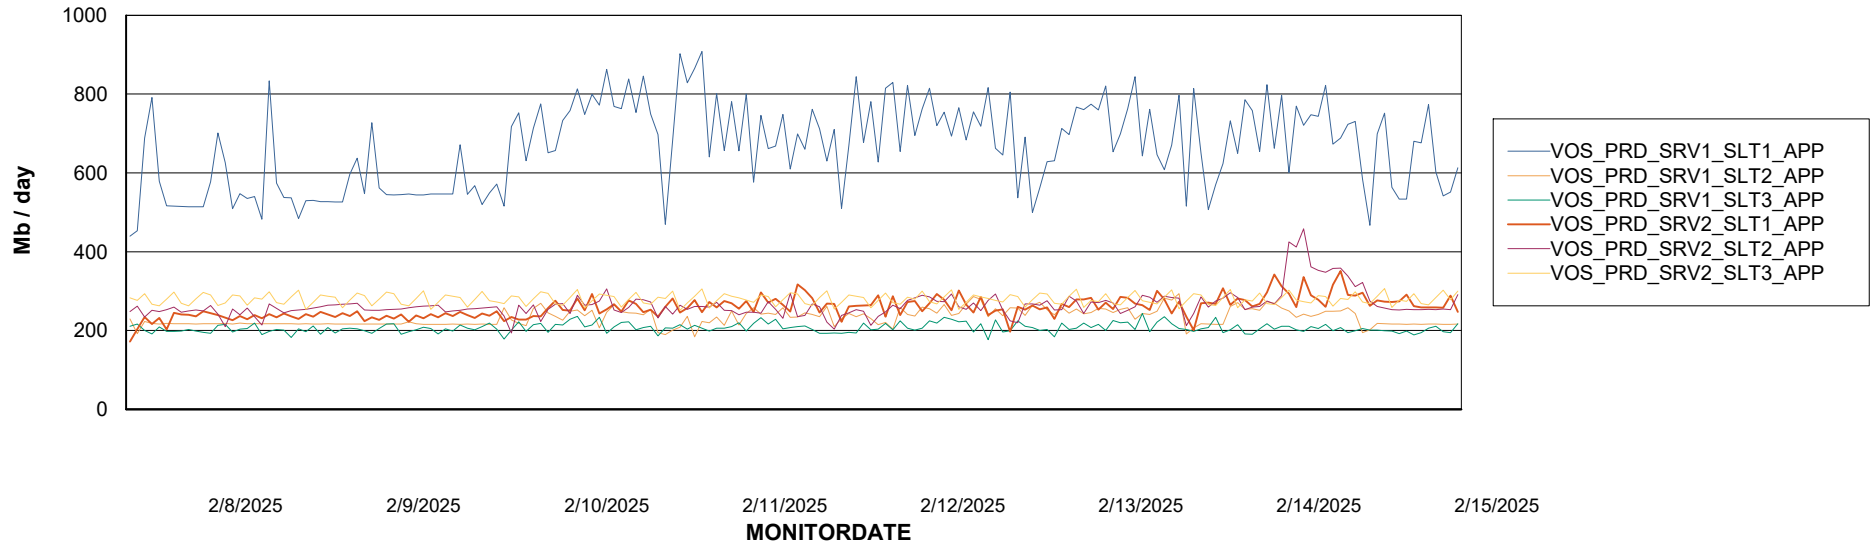

ABSSolute Application Server Services

Avg memory used per ABS Server Service