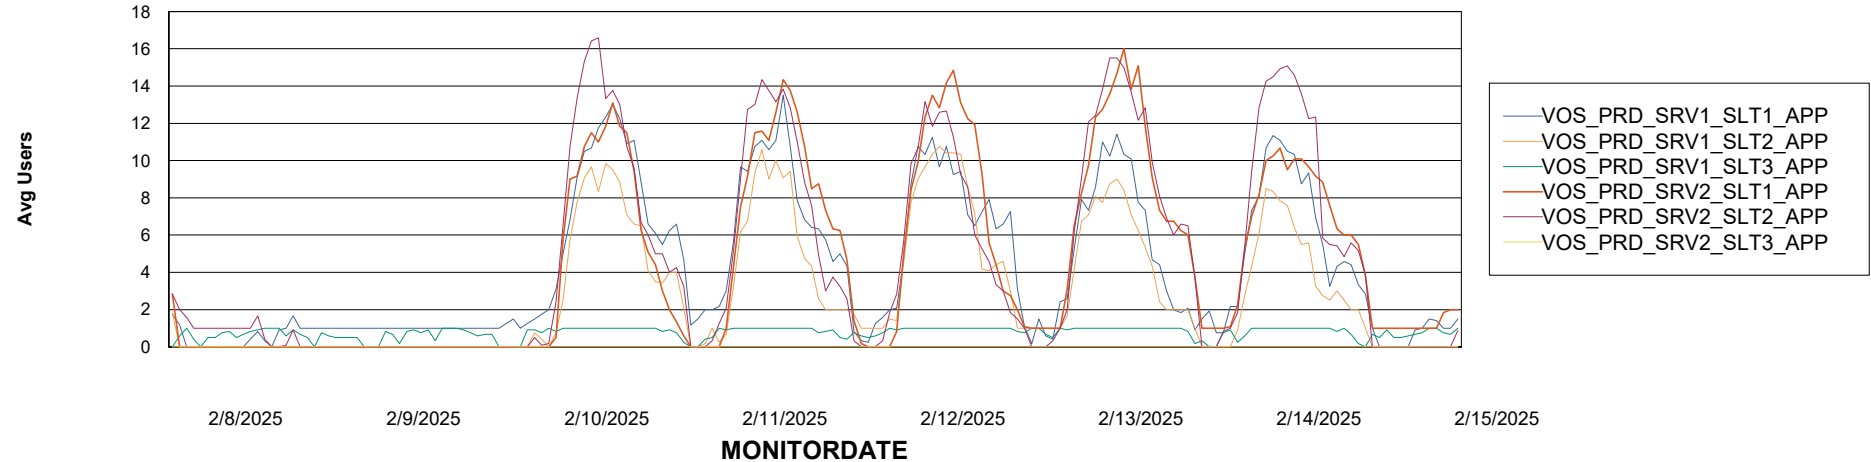

Avg users per day per ABS server