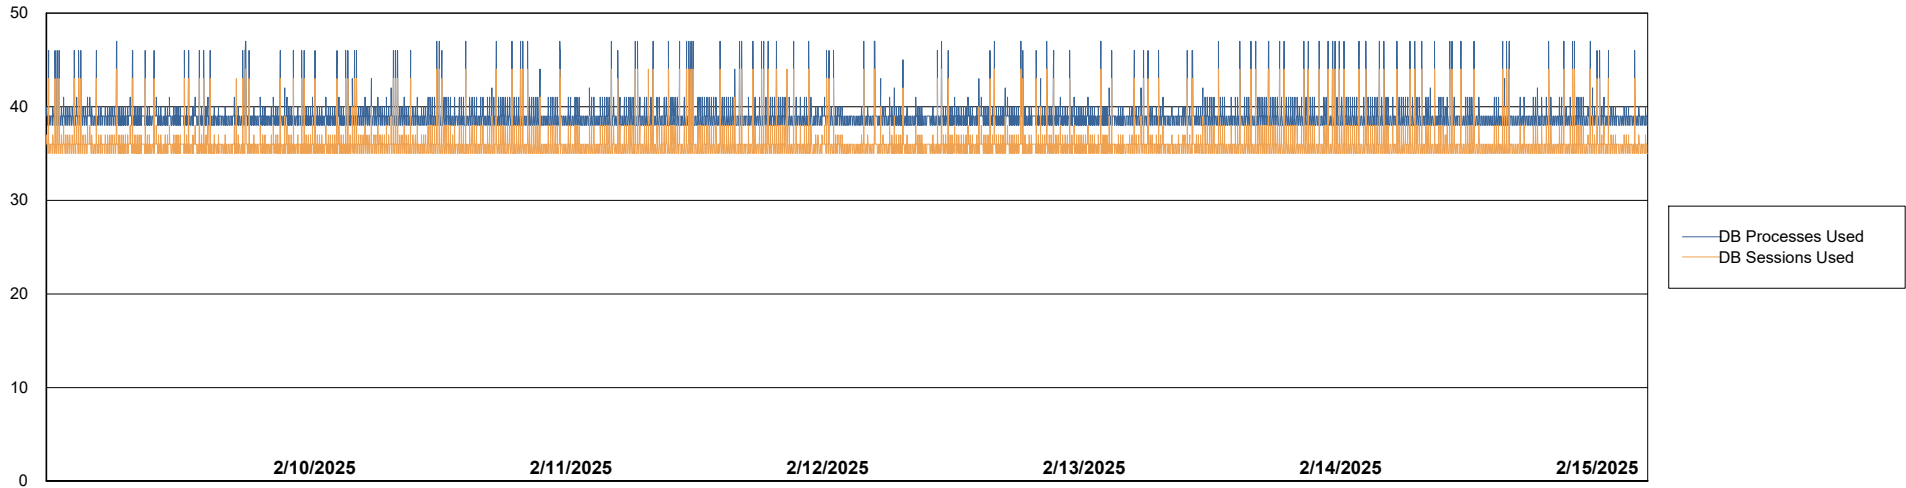

Database Performance VOS_PRD_ABSORA2-2022_HSBABS1

DB Processes Max 1,000