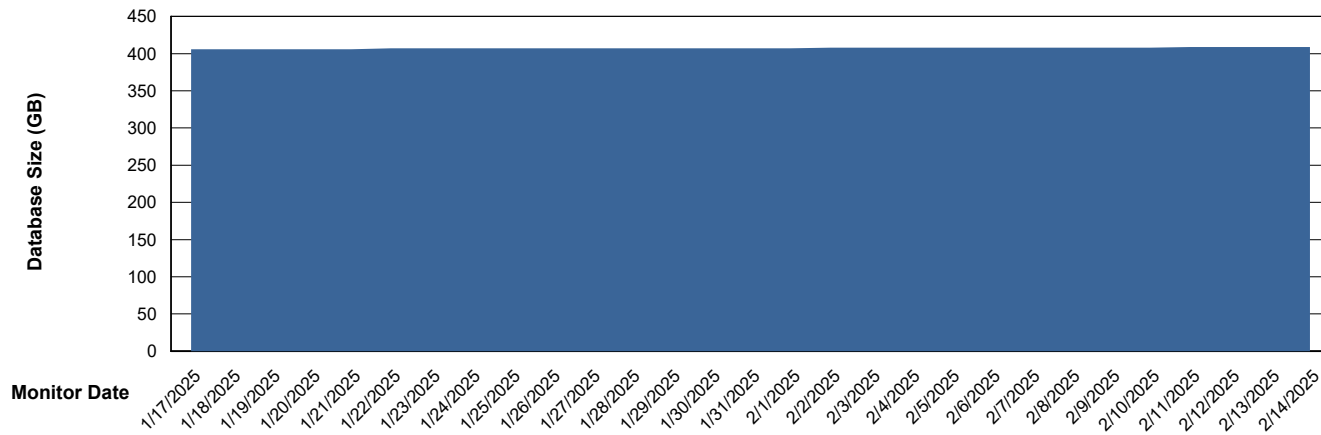

DATABASE SIZE VENDB_Production_ABS1

Database growth over last month