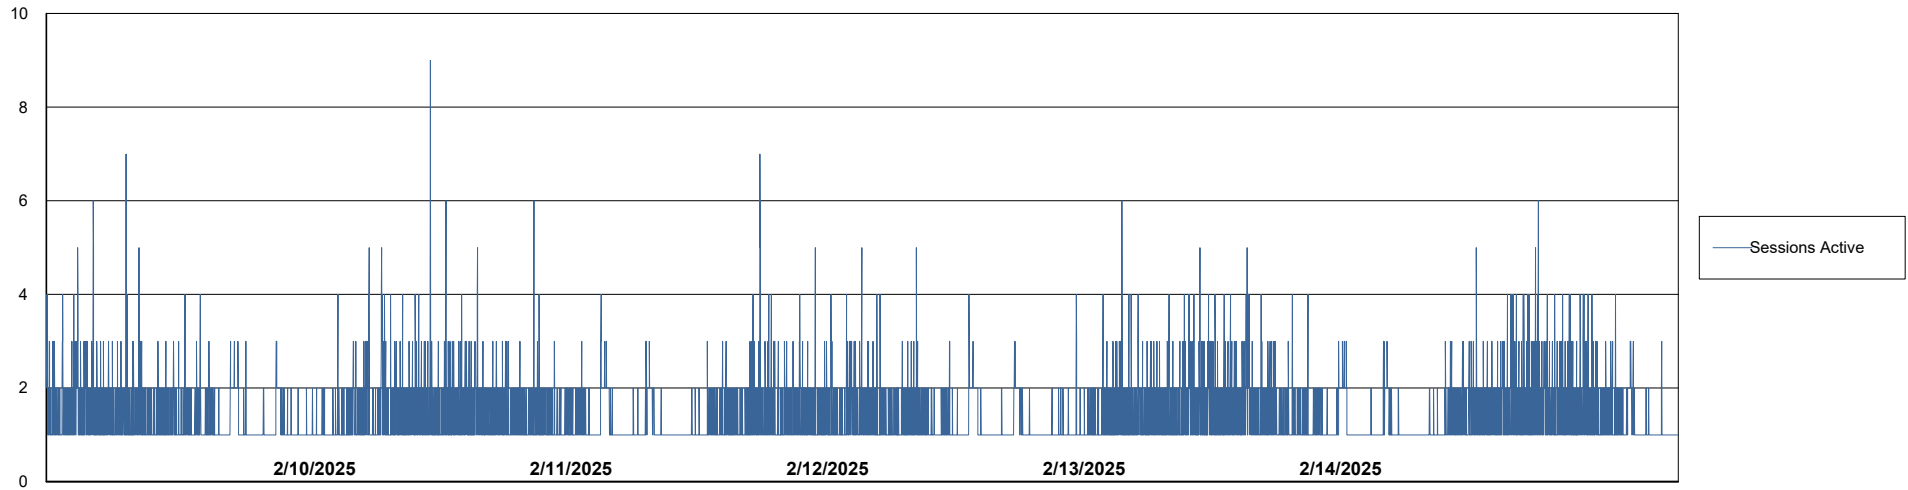

Database Performance VENDB_Production_ABS1