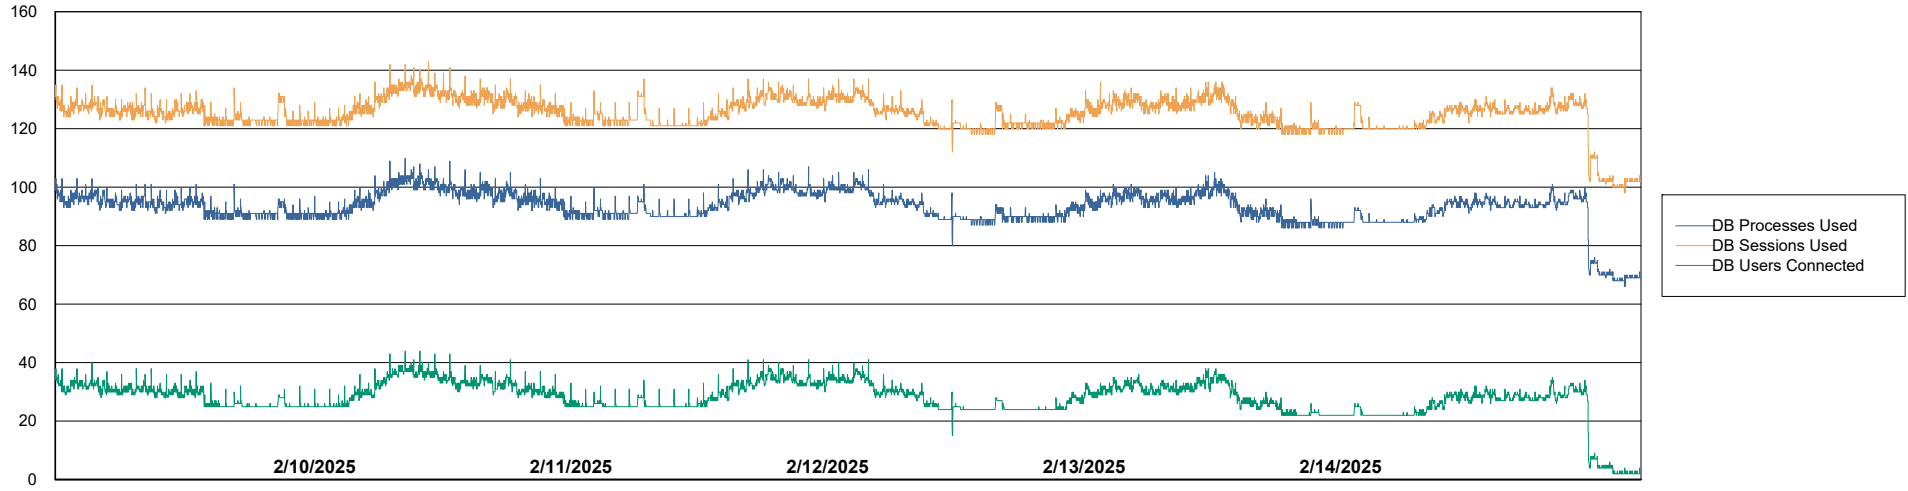

Database Performance VENDB_Production_ABS1