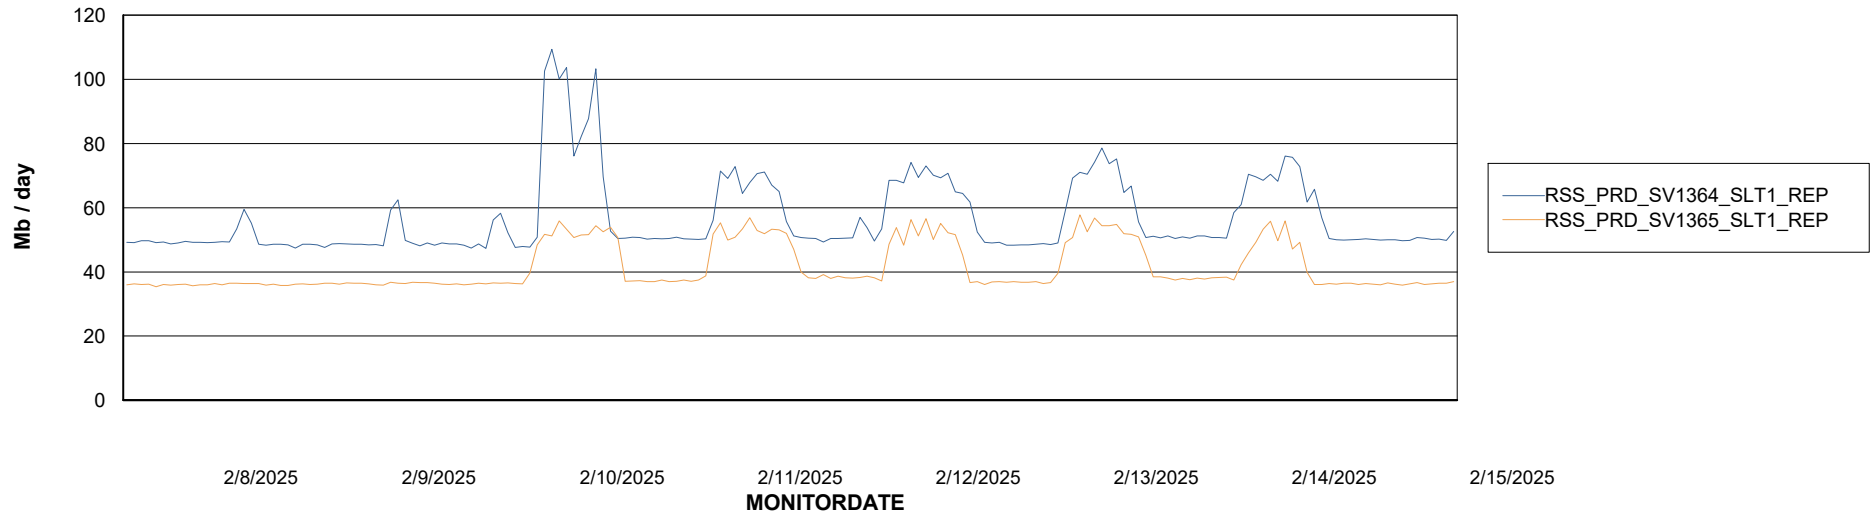

Avg memory used per ABS Server Service

Avg users per day per ABS server

Weekly SLA Customer Report

Customer RSS Production
Database ID 52

ABSSolute Application ReportServer Services

Avg memory used per ReportServer Service