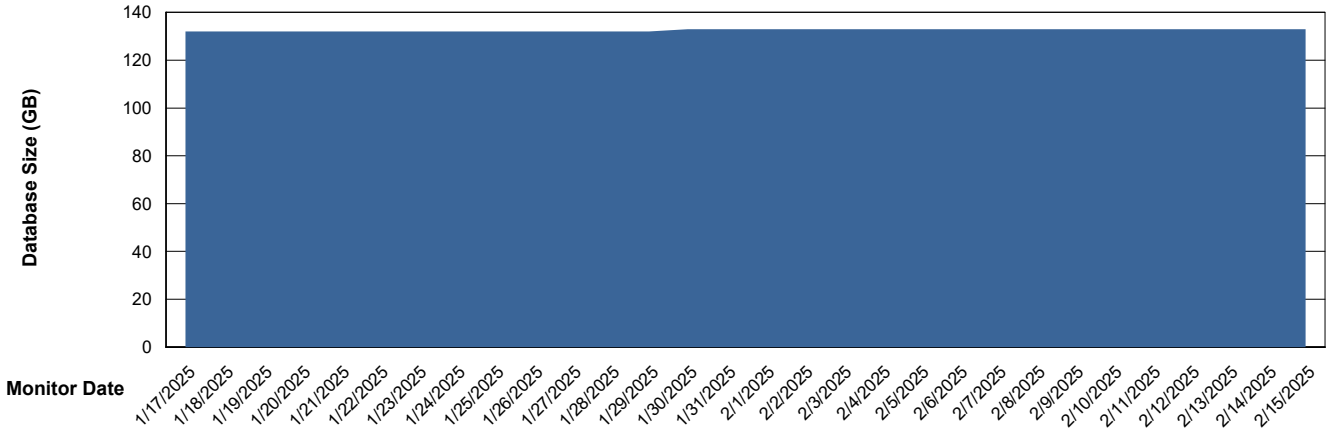

Weekly SLA Customer Report

Customer RSS Production
Database ID 52

Database Performance RSS_PRD_SV1364_PRD_ABS1

Weekly SLA Customer Report

Customer RSS Production
Database ID 52

Database Performance RSS_PRD_SV1365_PRD_HSBABS1

DB Processes Max 300

Weekly SLA Customer Report

Customer RSS Production
 Database ID 52

DATABASE SIZE RSS_PRD_SV1364_PRD_ABS1

Database growth over last month

Database Tablespace RSS_PRD_SV1364_PRD_ABS1

Date	Tablespace Name	Filesize (Gb)	Usedsize (Gb)	Percentage free
2/15/2025	ABSDATA	65	54	16
	INDX	89	74	17
2/14/2025	ABSDATA	65	54	16
	INDX	89	74	17
2/13/2025	ABSDATA	65	54	16
	INDX	89	74	17
2/12/2025	ABSDATA	65	54	16
	INDX	89	74	17
2/11/2025	ABSDATA	65	54	16
	INDX	89	74	17
2/10/2025	ABSDATA	65	54	17
	INDX	89	74	17
2/9/2025	ABSDATA	65	54	17
	INDX	89	74	17