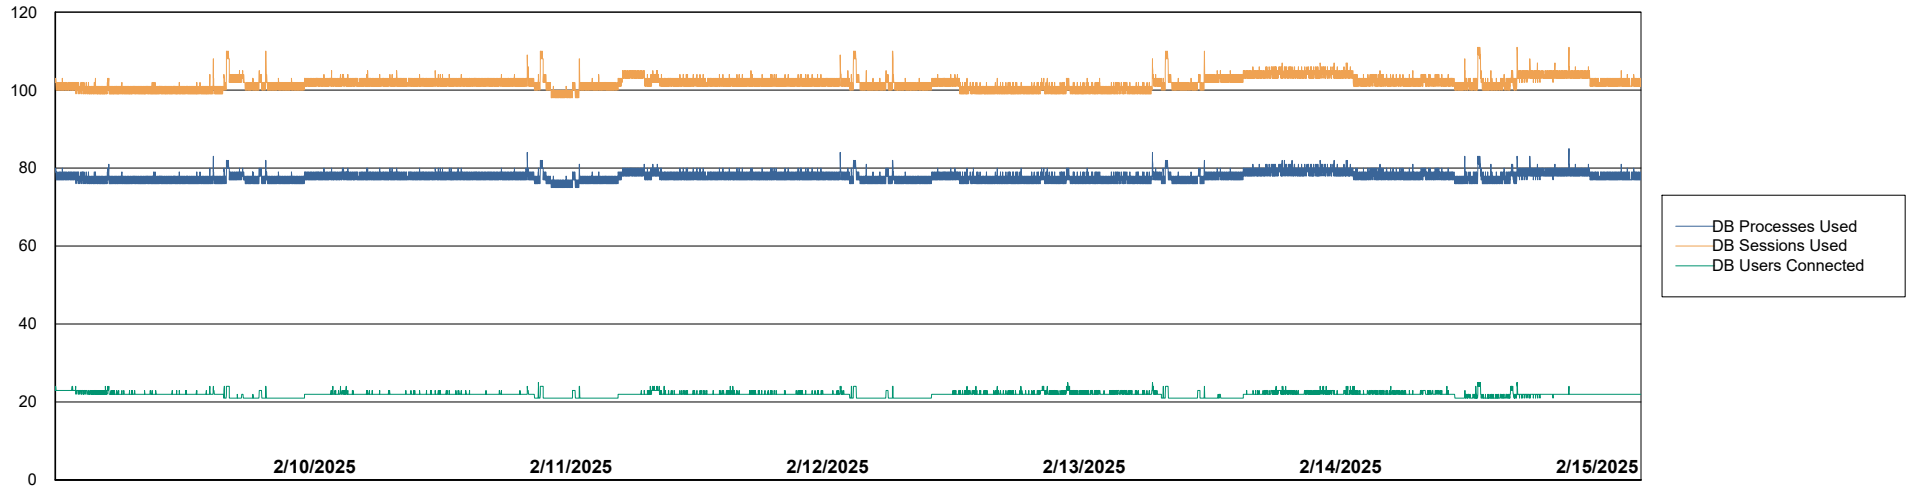

Weekly SLA Customer Report

Customer RSS Production
Database ID 52

Database Performance RSS_PRD_SV1364_PRD_ABS1

Weekly SLA Customer Report

Customer RSS Production
Database ID 52

Database Performance RSS_PRD_SV1365_PRD_HSBABS1