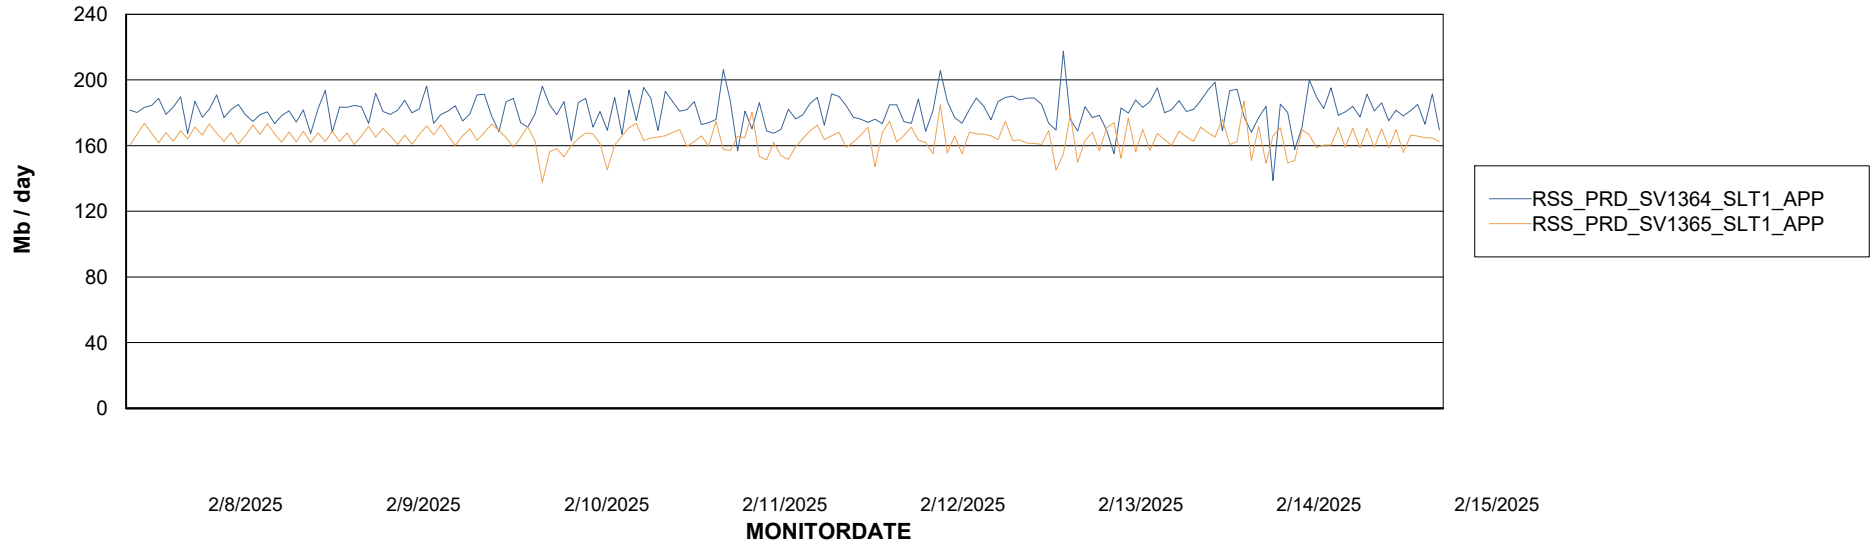

ABSSolute Application Server Services

Avg memory used per ABS Server Service