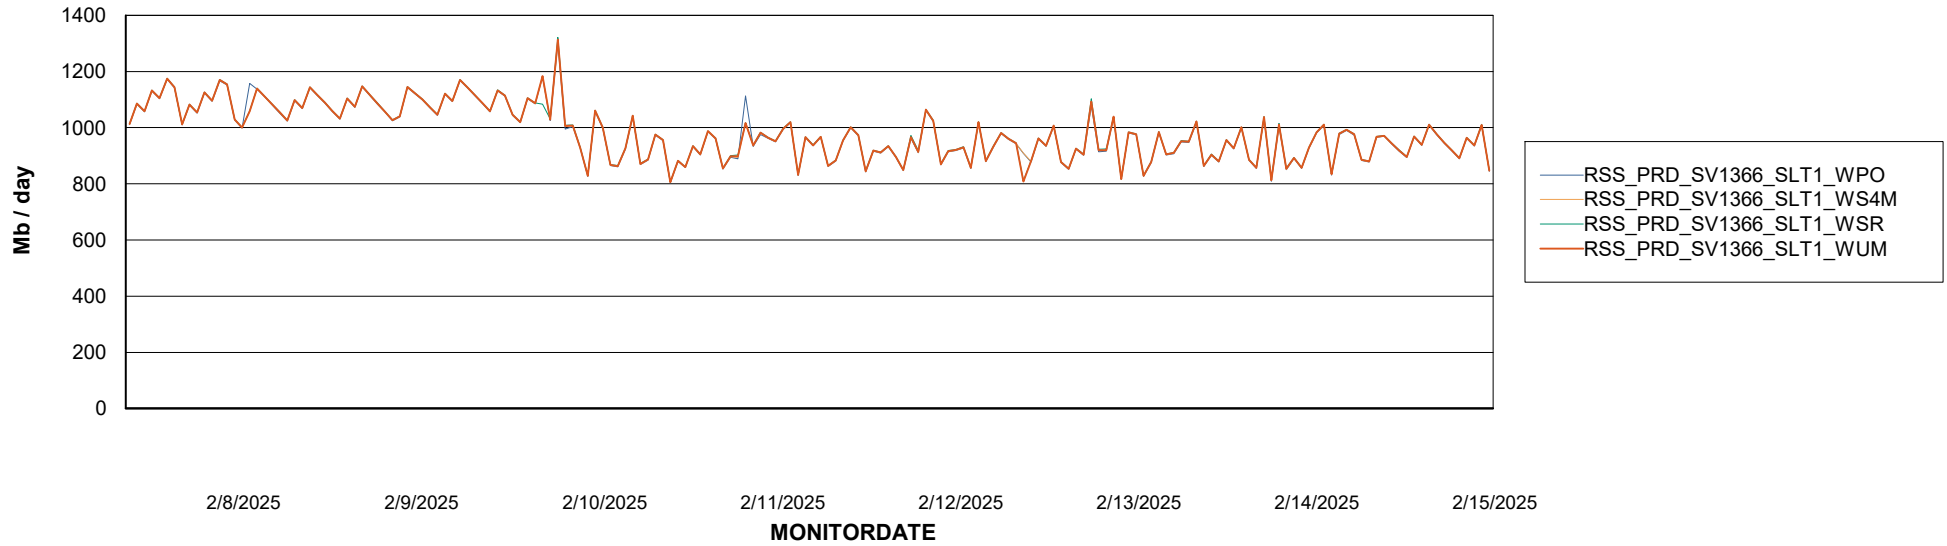

ABSSolute Web Component Services

Avg memory used per ABS Web component