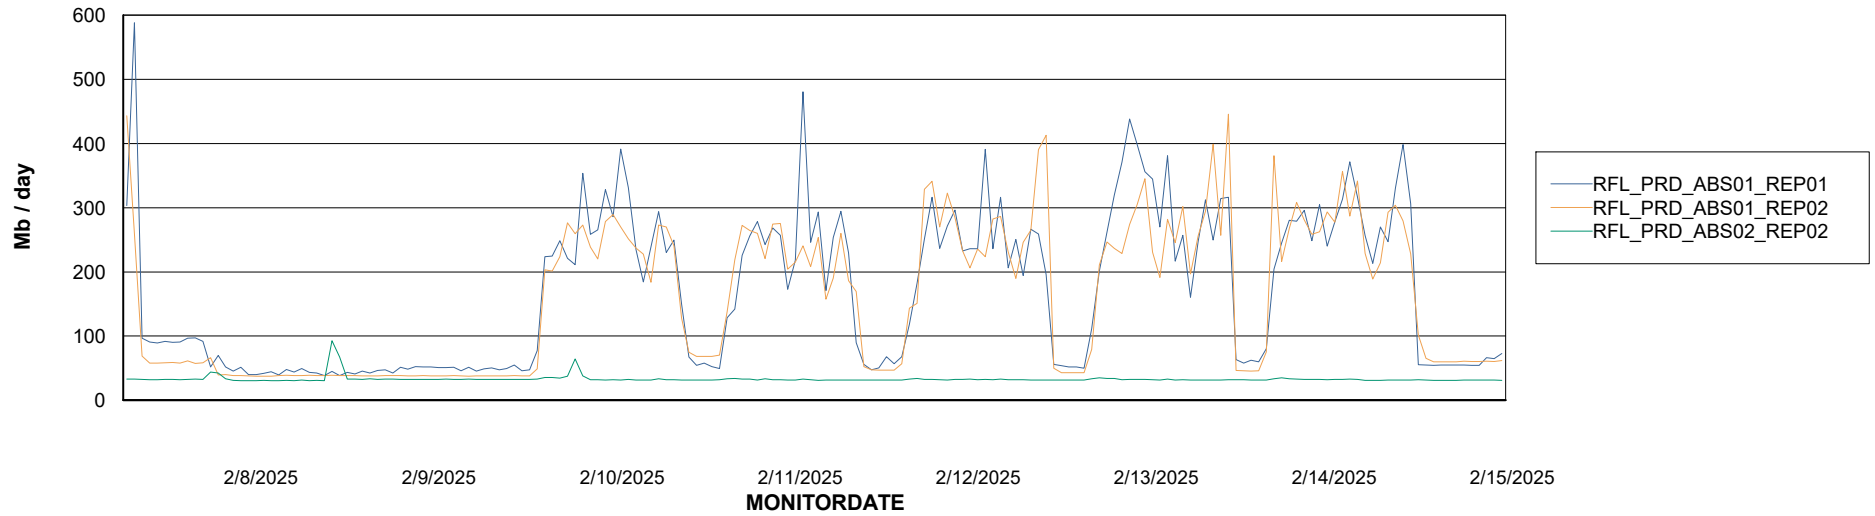

Avg memory used per ABS Server Service

Avg users per day per ABS server

Weekly SLA Customer Report

Customer RFL_Production
Database ID 36

ABSSolute Application ReportServer Services

Avg memory used per ReportServer Service