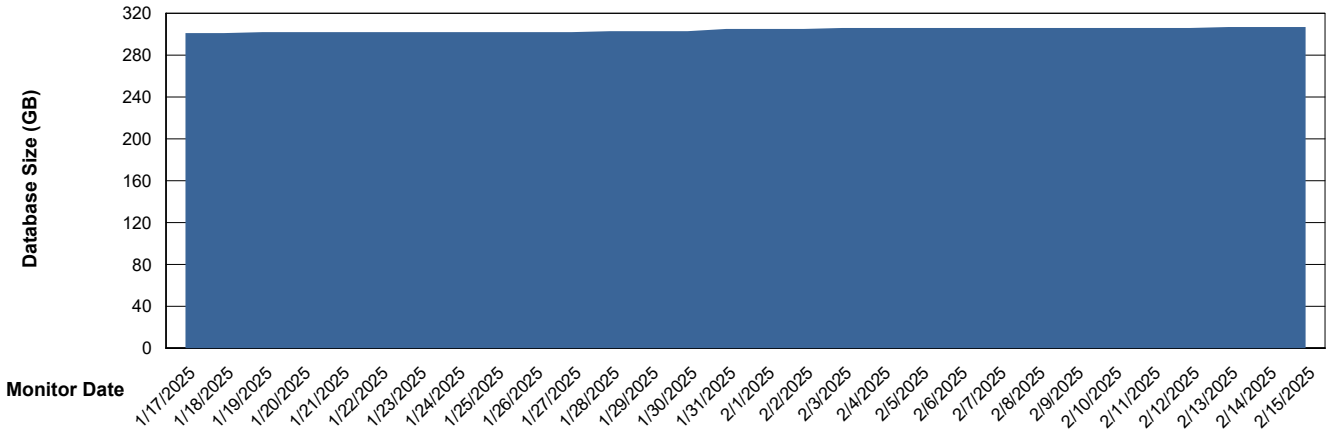

DB Processes Max 1,000

Weekly SLA Customer Report

Customer RFL_Production
 Database ID 36

DATABASE SIZE RFL_PRD_ABS01_DB

Database growth over last month

Database Tablespace RFL_PRD_ABS01_DB

Date	Tablespace Name	Filesize (Gb)	Usedsize (Gb)	Percentage free
2/15/2025	ABSDATA	117	87	26
	INDX	246	205	17
2/14/2025	ABSDATA	117	87	26
	INDX	246	205	17
2/13/2025	ABSDATA	117	87	26
	INDX	246	205	17
2/12/2025	ABSDATA	117	87	26
	INDX	246	205	17
2/11/2025	ABSDATA	117	87	26
	INDX	246	205	17
2/10/2025	ABSDATA	117	86	26
	INDX	246	205	17
2/9/2025	ABSDATA	117	86	26
	INDX	246	205	17

Weekly SLA Customer Report

Customer RFL_Production
Database ID 36

Standby Database Health RFL_Production

Recovery lag for last 7 days

Weekly SLA Customer Report

Customer RFL_Production
Database ID 36

ABSSolute Application Server Services