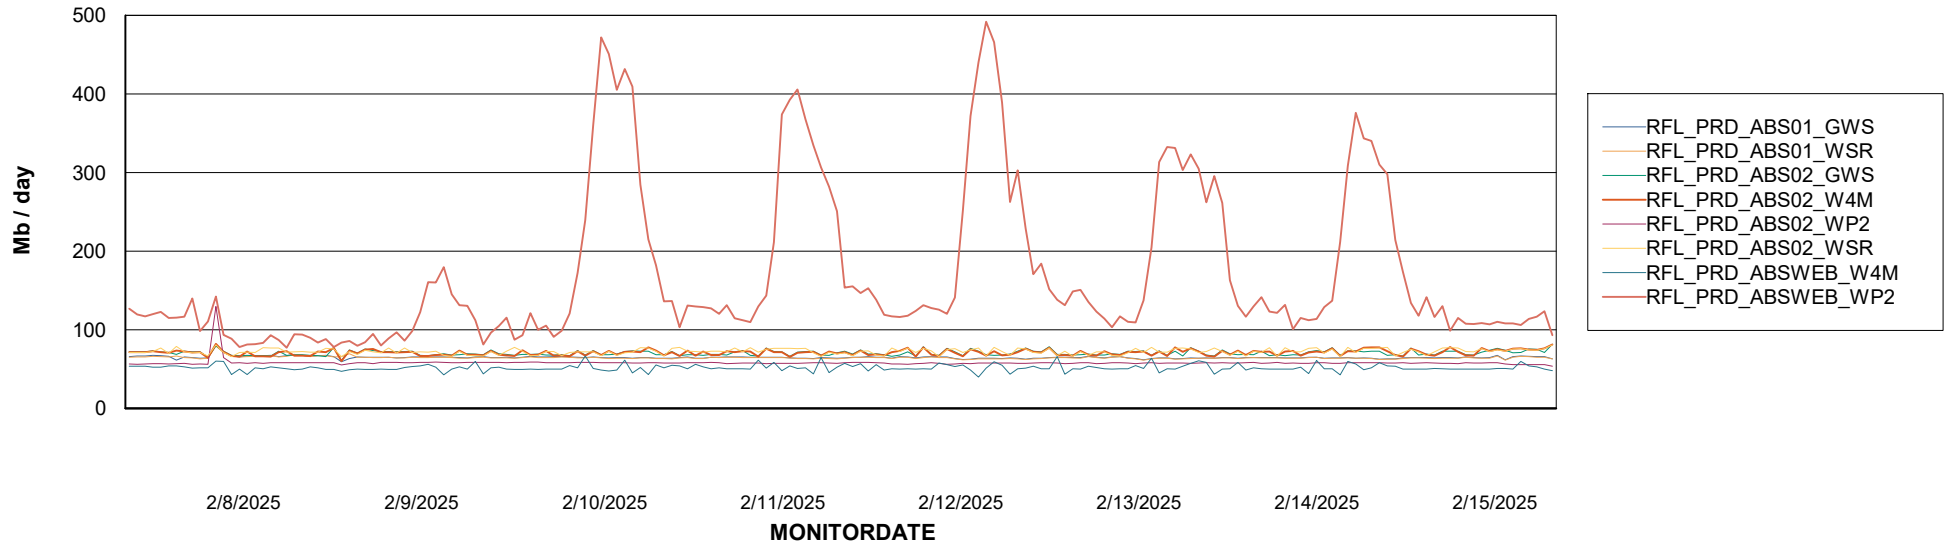

ABSSolute Web Component Services

Avg memory used per ABS Web component