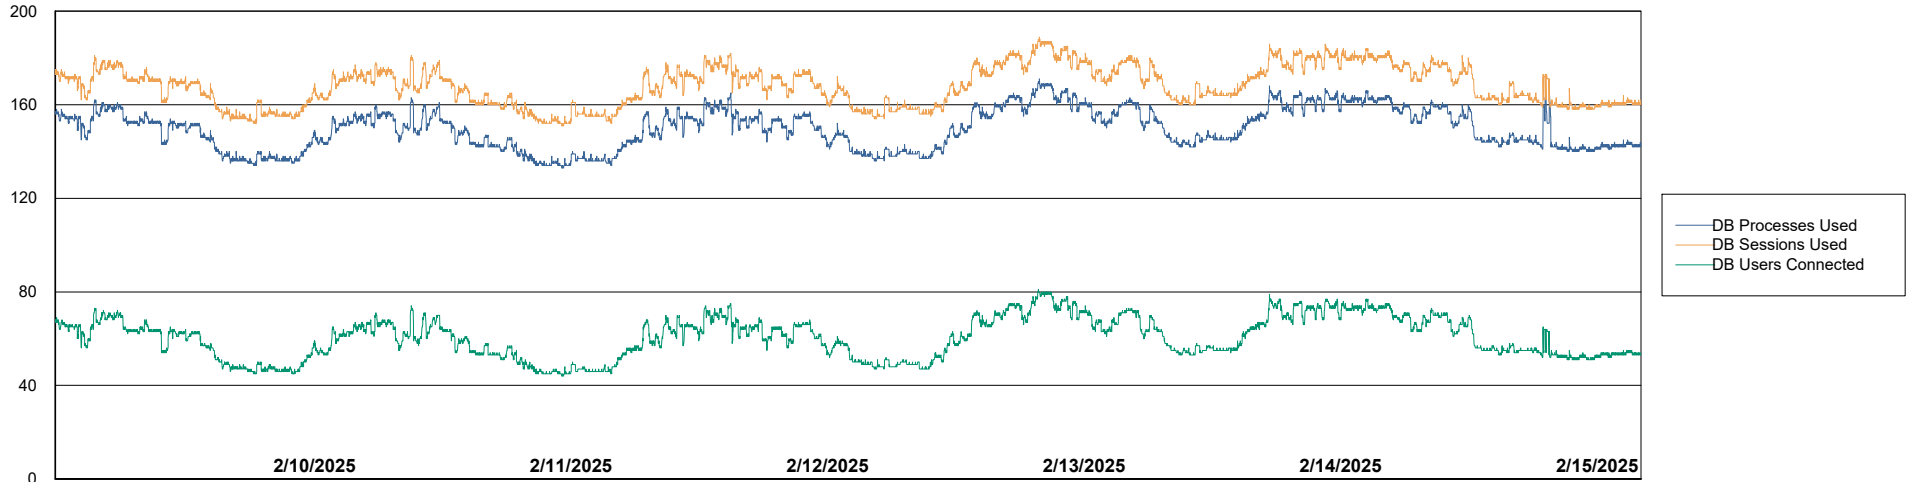

Weekly SLA Customer Report

Customer RFL_Production
Database ID 36

Harddisk Usage RFL_PRD_ABSWEB

	Free disk space on C: (%)	Total disk space on C: (Gb)	Used disk space on C: (Gb)
2/15/2025	75	126	31
2/14/2025	75	126	31
2/13/2025	75	126	31
2/12/2025	75	126	31
2/11/2025	75	126	31
2/10/2025	75	126	31
2/9/2025	75	126	31

Weekly SLA Customer Report

Customer RFL_Production
Database ID 36

Database Performance RFL_PRD_ABS01_DB

Weekly SLA Customer Report

Customer RFL_Production
Database ID 36

Database Performance RFL_PRD_ABS02_STB_DB