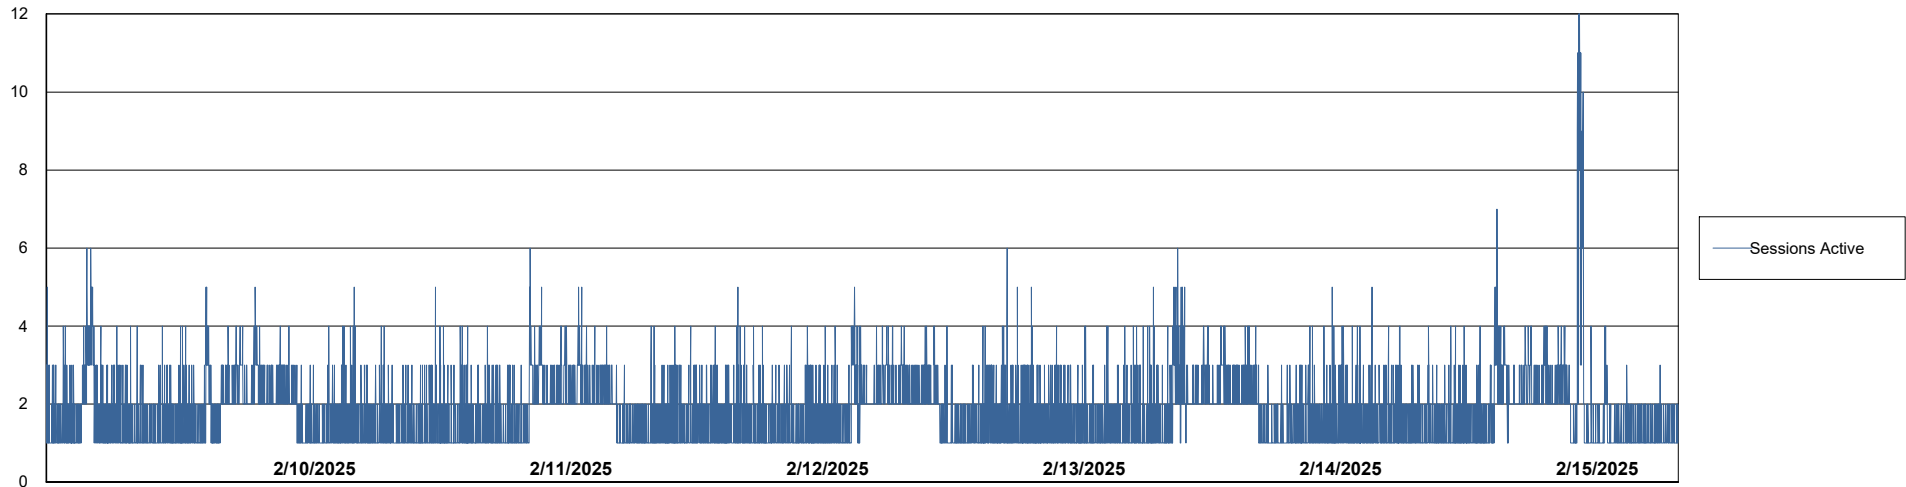

Database Performance RFL_PRD_ABS01_DB