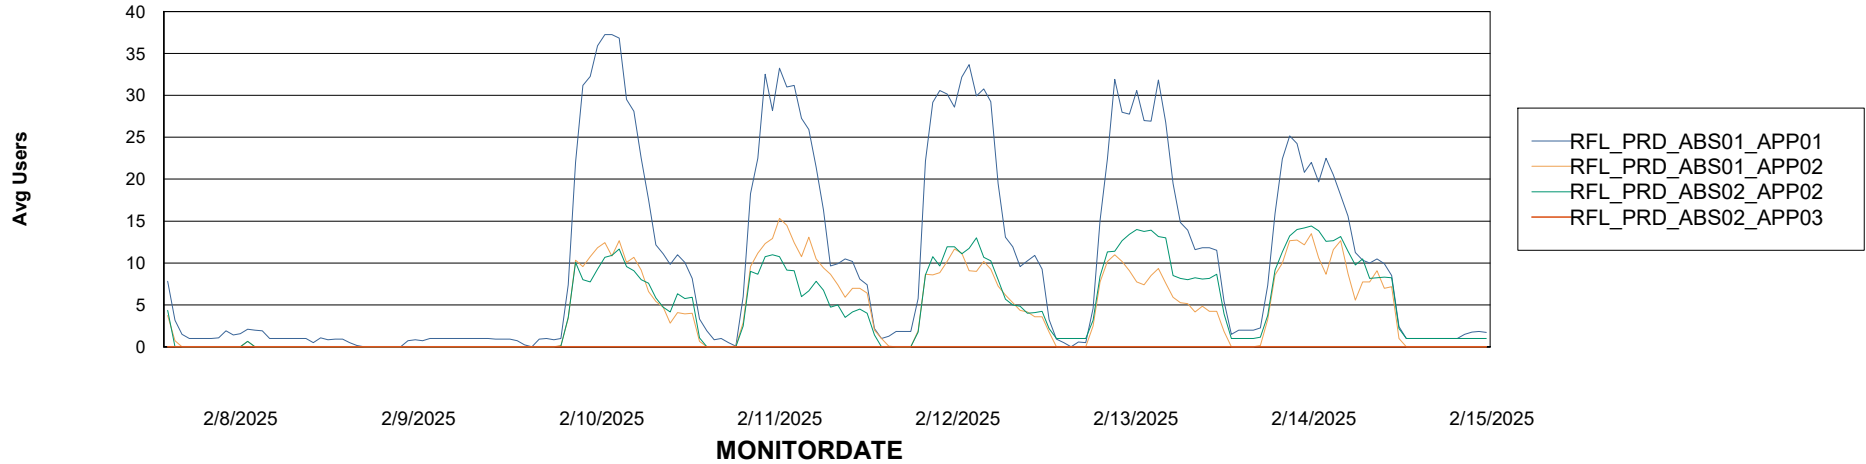

Avg users per day per ABS server