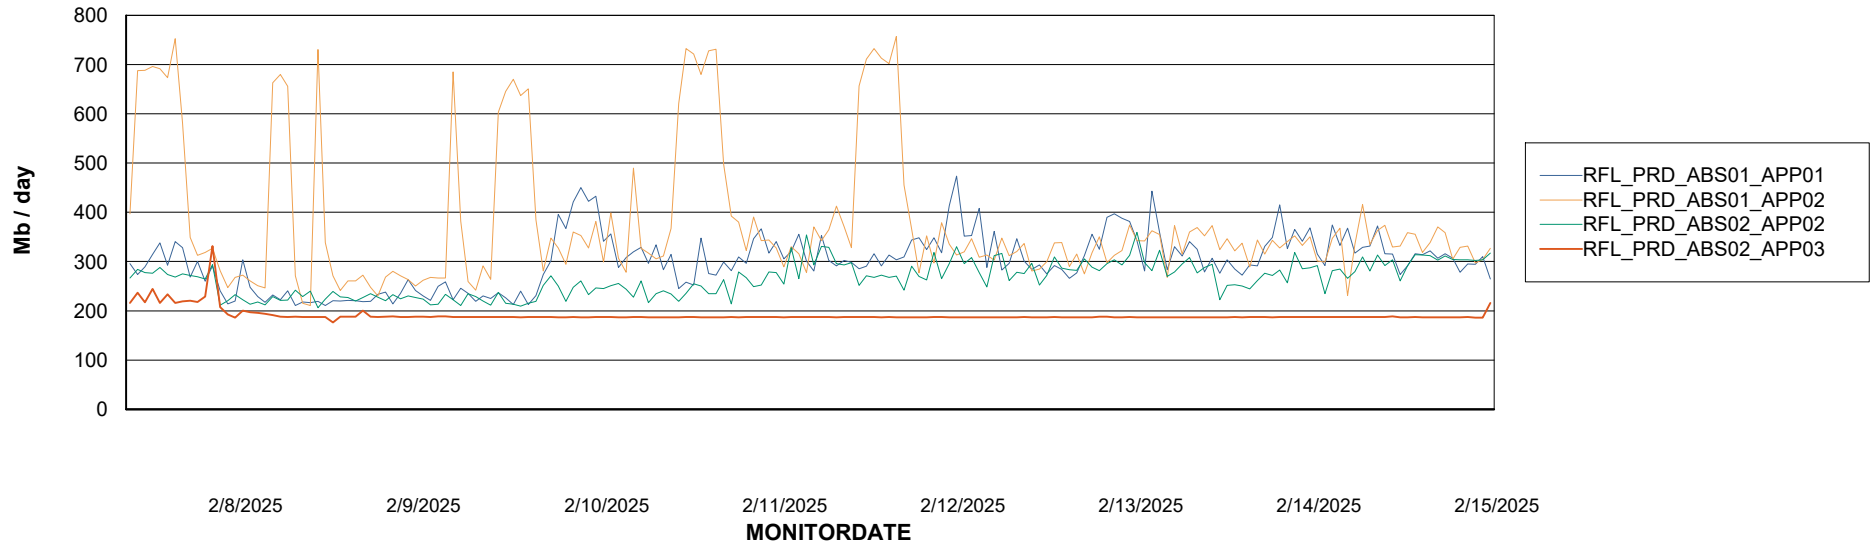

ABSSolute Application Server Services

Avg memory used per ABS Server Service