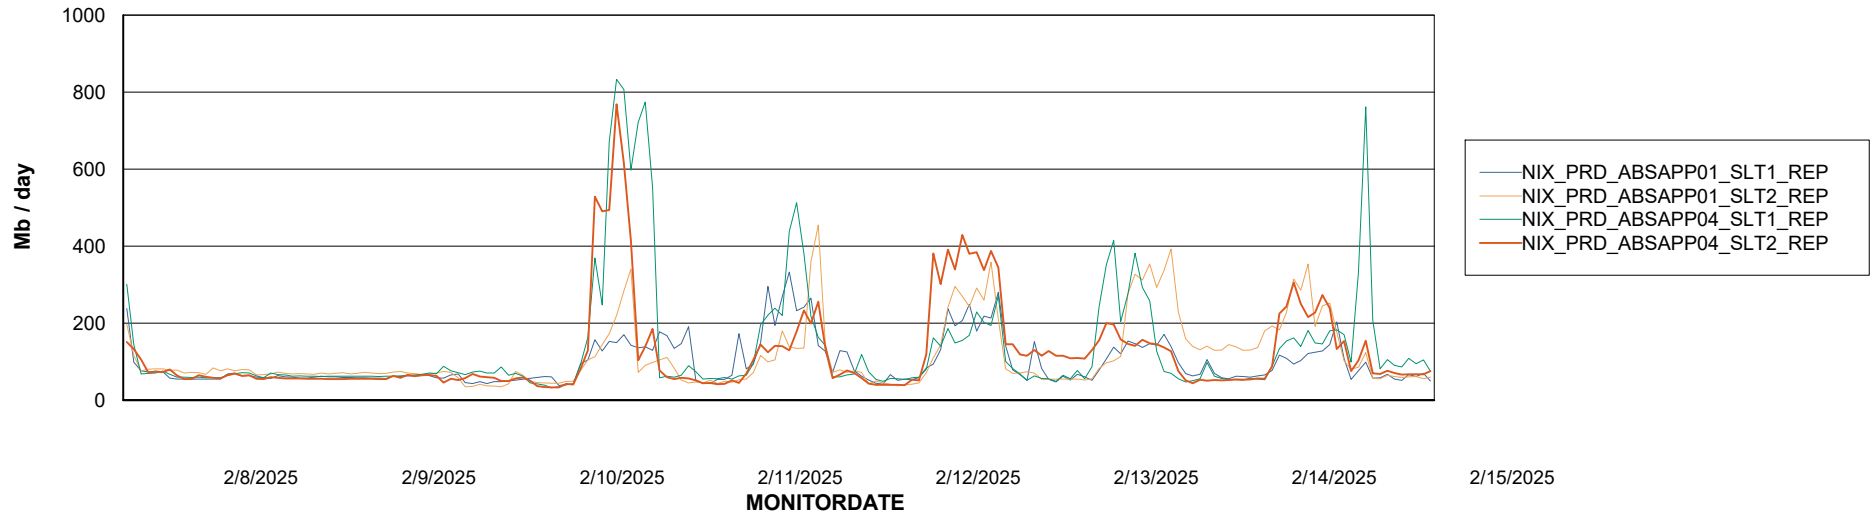

Avg memory used per ABS Server Service

Avg users per day per ABS server

Weekly SLA Customer Report

Customer NIX_Production
Database ID 51

ABSSolute Application ReportServer Services

Avg memory used per ReportServer Service