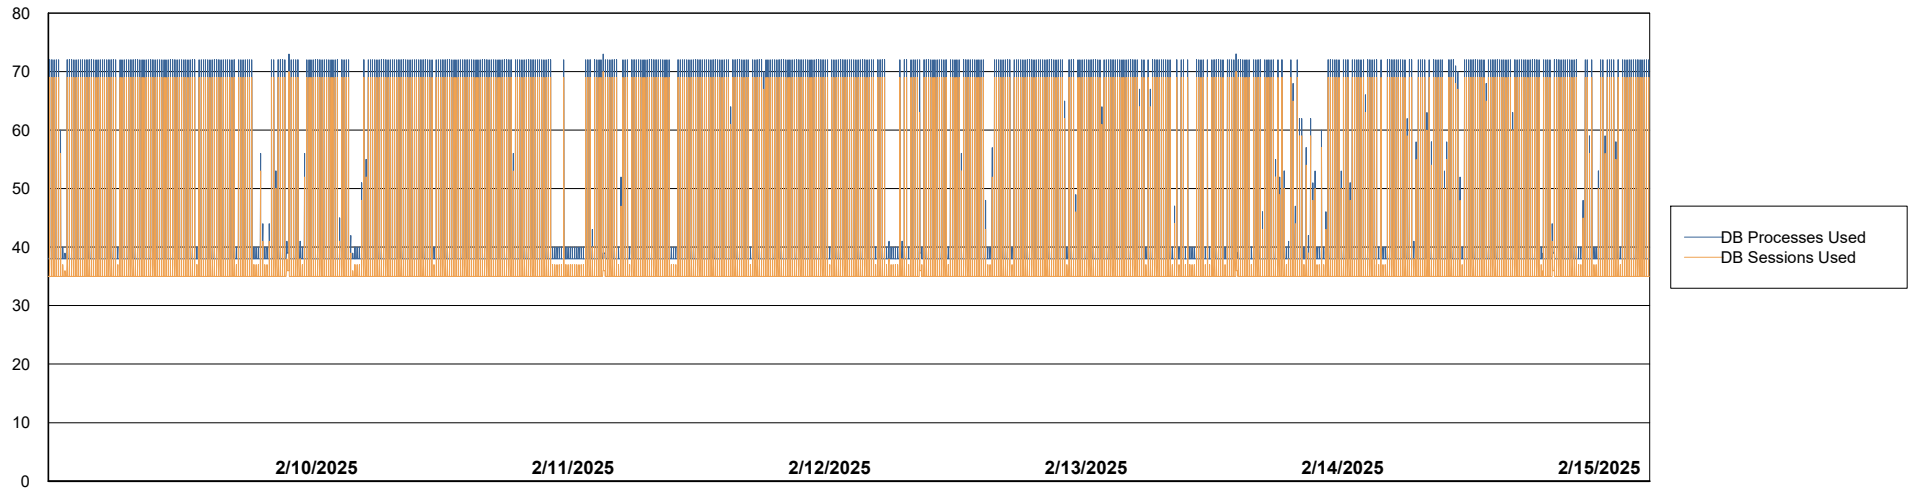

Database Performance NIX_PRD_ABSDB02_HSBABS1

DB Processes Max 300