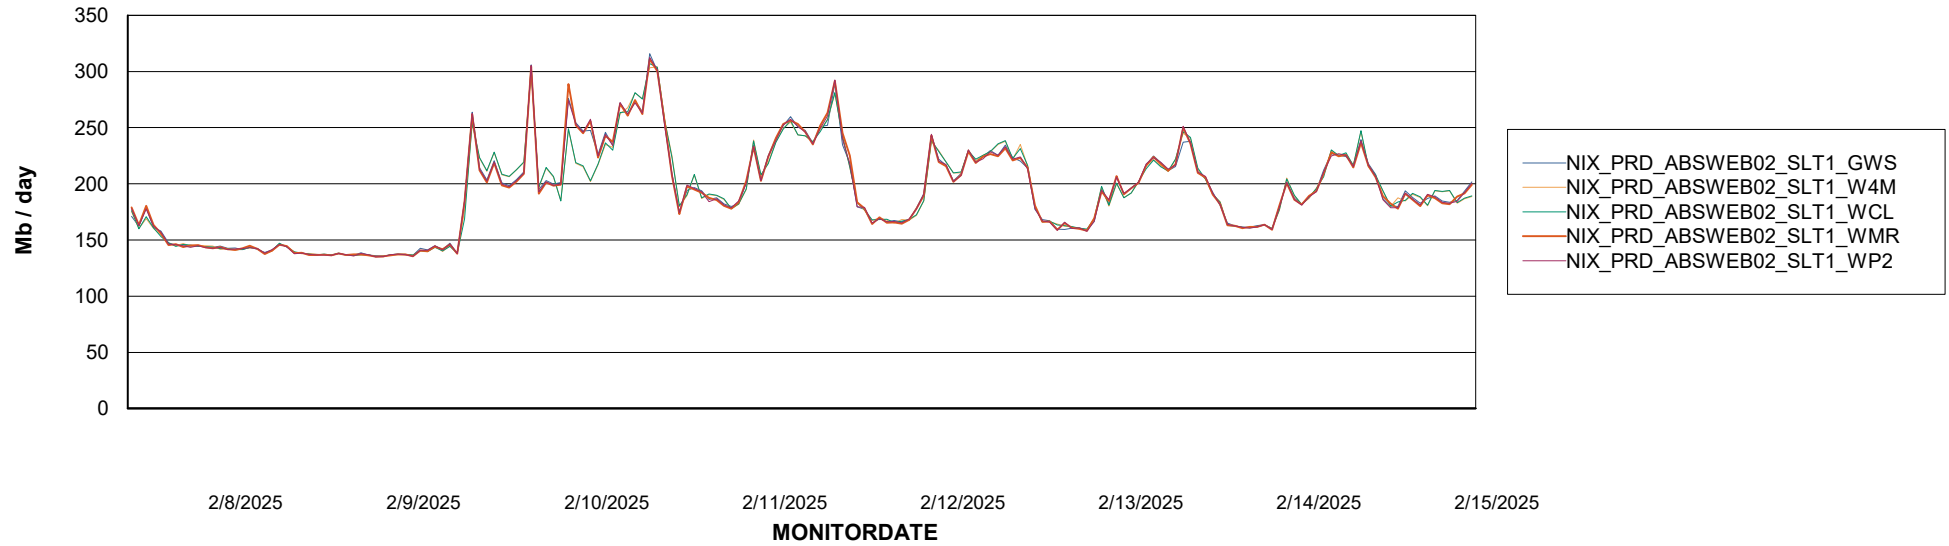

ABSSolute Web Component Services

Avg memory used per ABS Web component