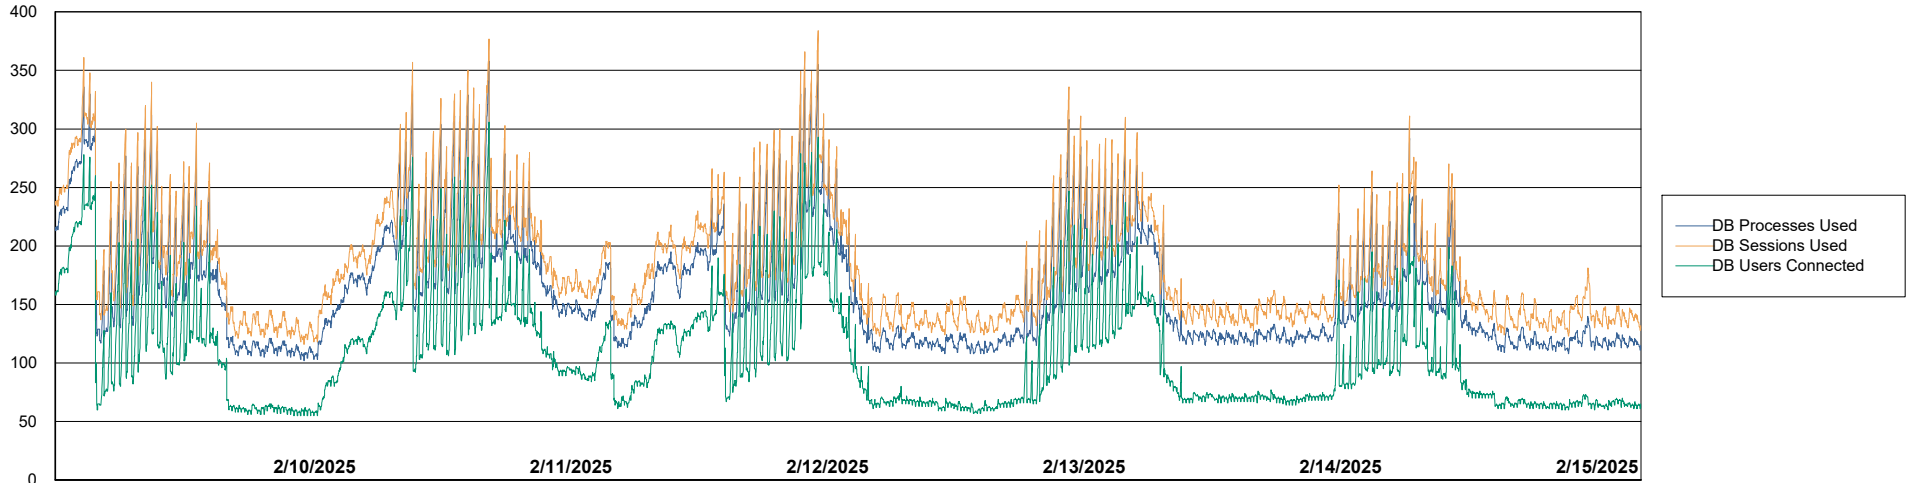

Weekly SLA Customer Report

Customer NIX_Production
Database ID 51

Database Performance NIX_PRD_ABSBI_ABS1

Weekly SLA Customer Report

Customer NIX_Production
Database ID 51

Database Performance NIX_PRD_ABSD01_ABS1