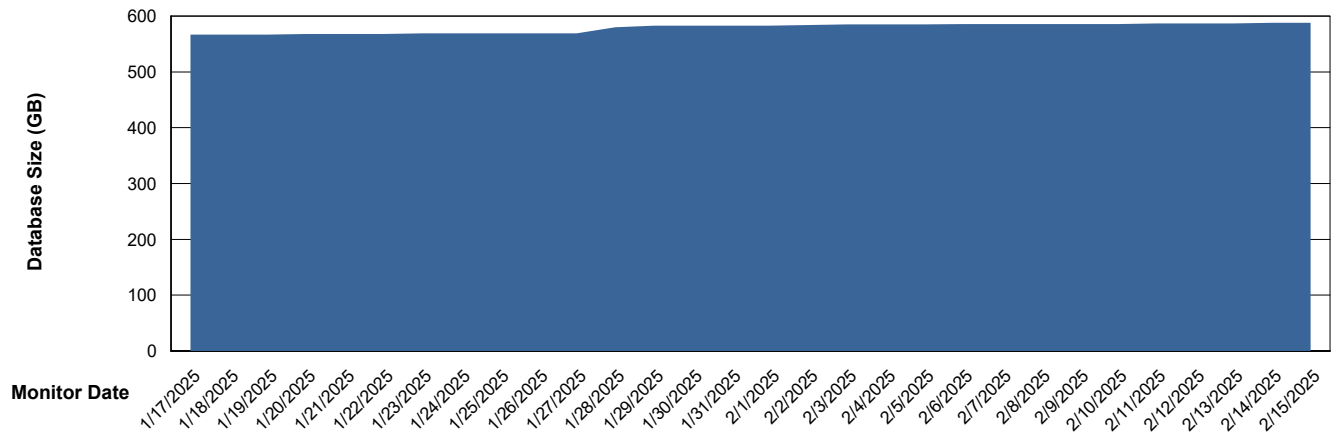

DATABASE SIZE NIX_PRD_ABSDB01_ABS1

Database growth over last month