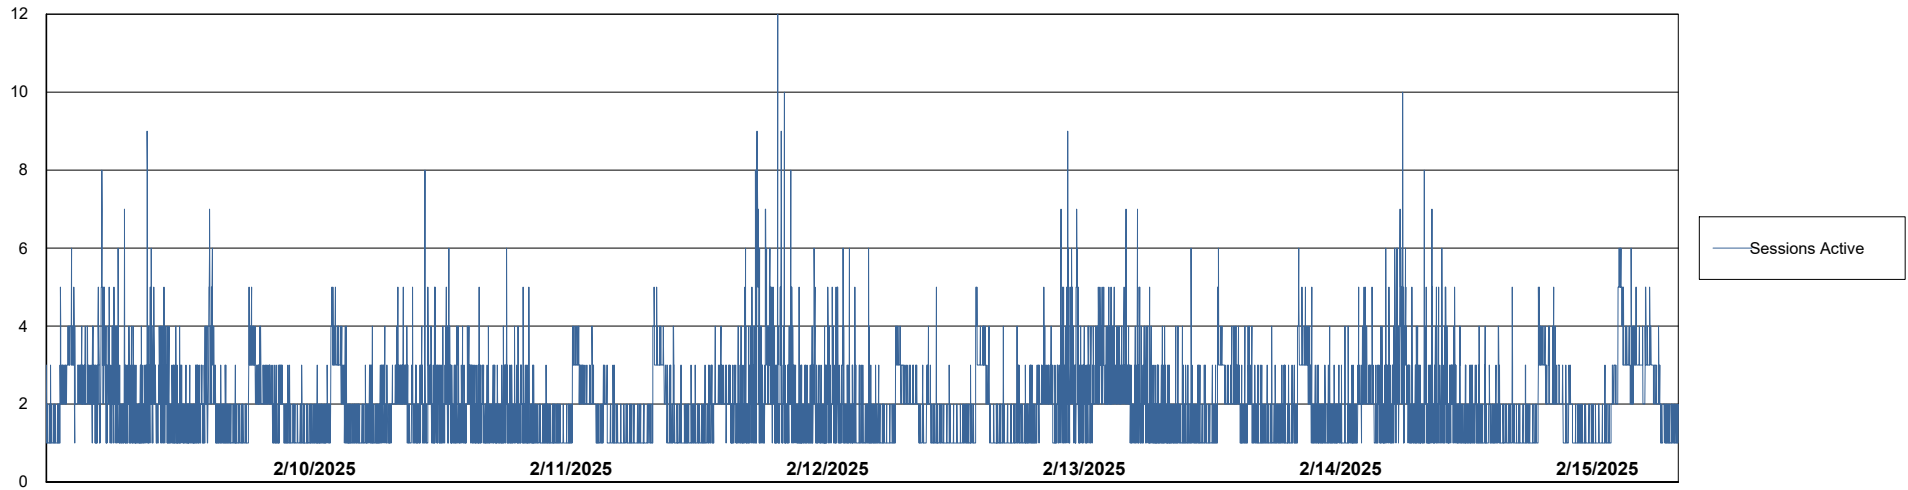

Weekly SLA Customer Report

Customer NIX_Production
Database ID 51

Database Performance NIX_PRD_ABSBI_ABS1

Weekly SLA Customer Report

Customer NIX_Production
Database ID 51

Database Performance NIX_PRD_ABSD01_ABS1