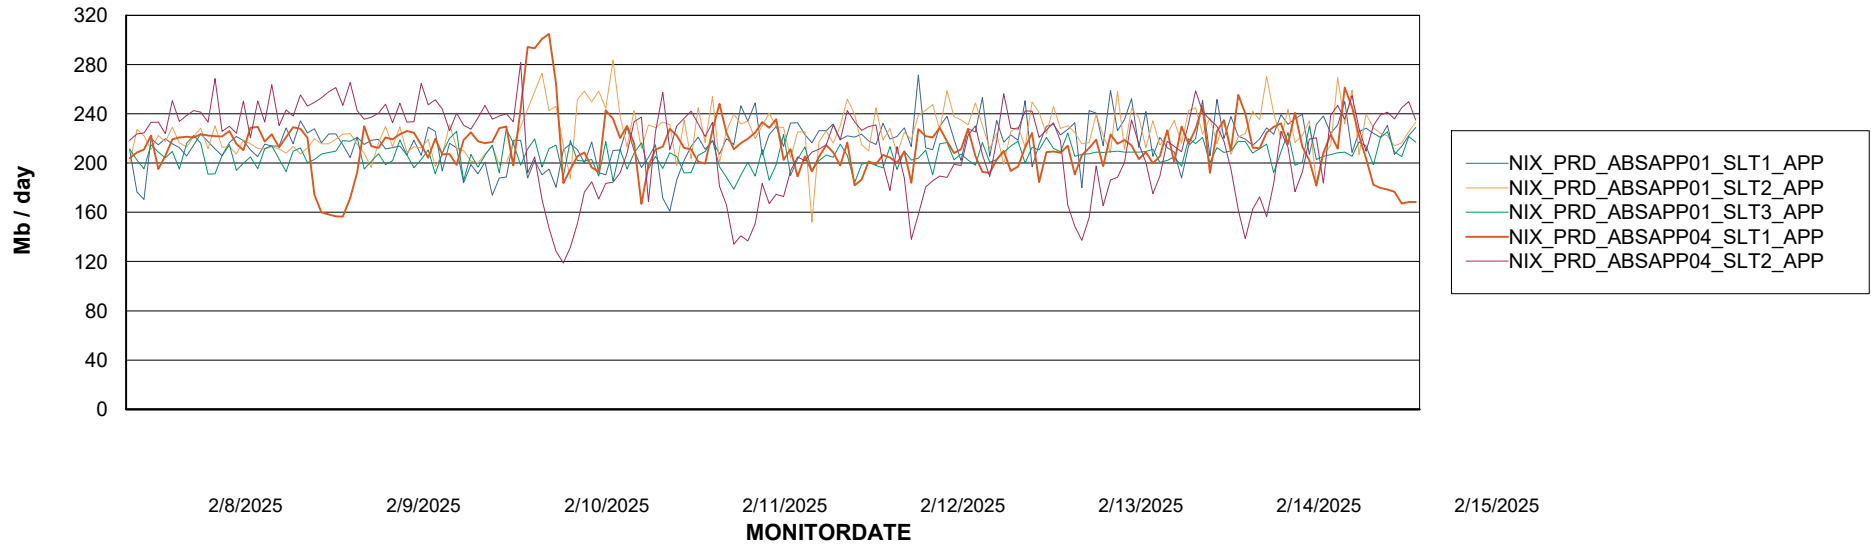

ABSSolute Application Server Services

Avg memory used per ABS Server Service