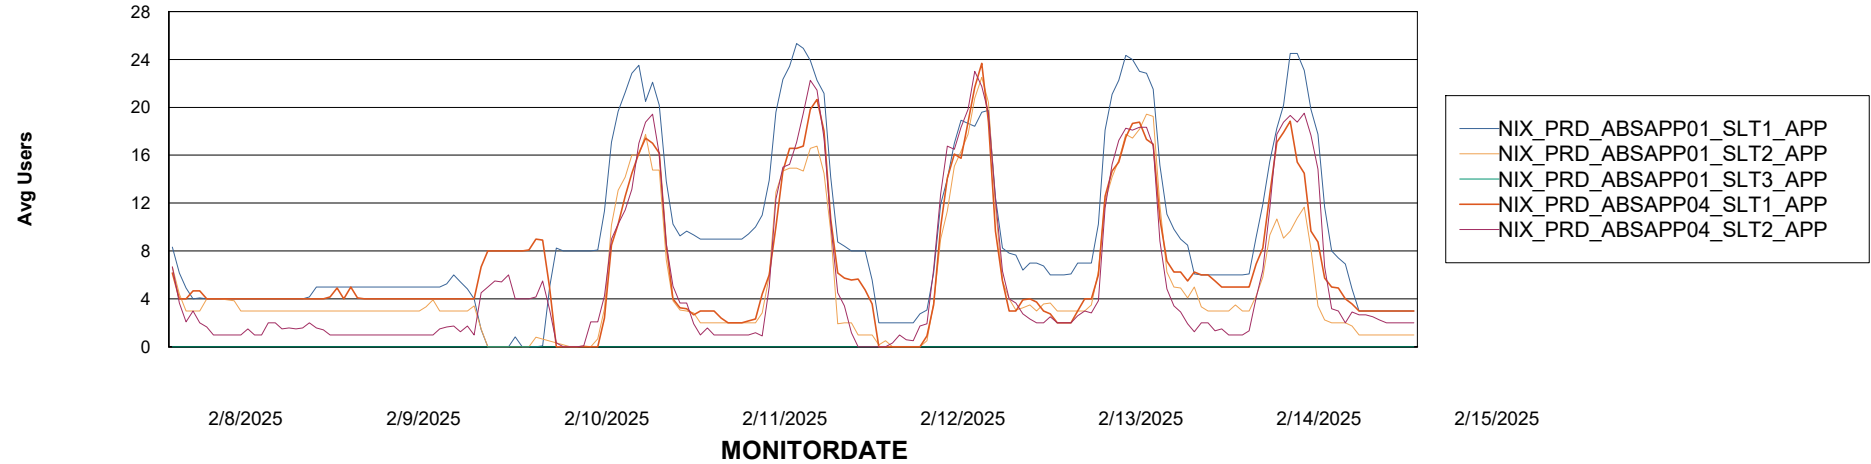

Avg users per day per ABS server