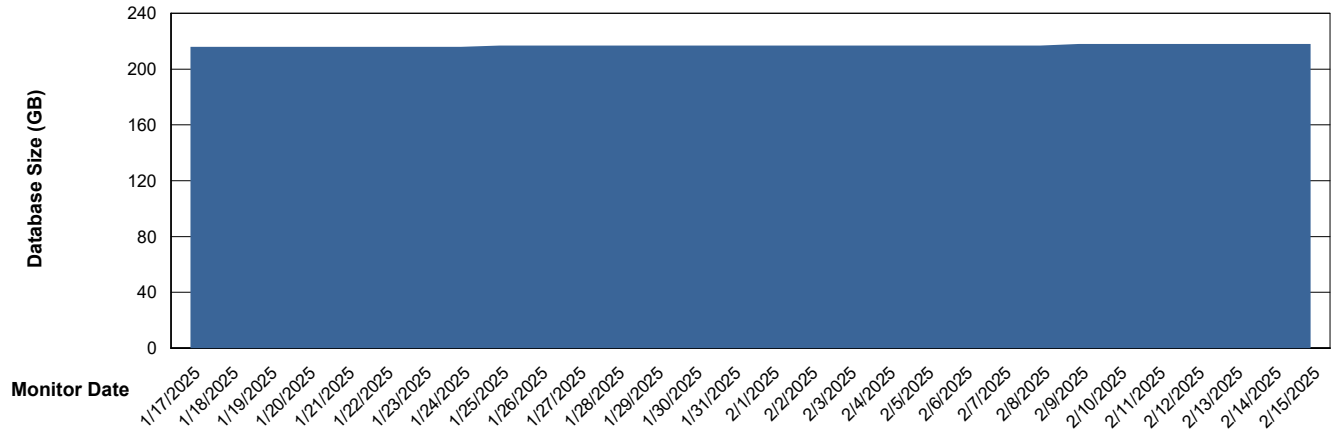

DATABASE SIZE NIX_PRD_ABSBI_ABS1

Database growth over last month