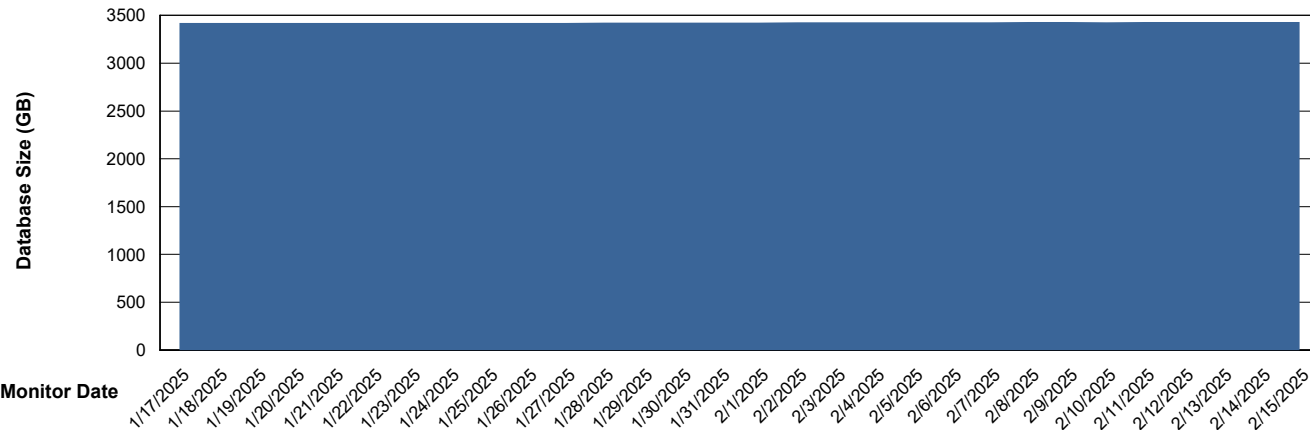

Weekly SLA Customer Report

Customer LTS(CleanLease)_Test
Database ID 127

Database Performance LTS_TST_CLSABSDB01T_ABST

Weekly SLA Customer Report

Customer LTS(CleanLease)_Test
 Database ID 127

DATABASE SIZE LTS_TST_CLSABSDB01T_ABST

Database growth over last month

Database Tablespace LTS_TST_CLSABSDB01T_ABST

Date	Tablespace Name	Filesize (Gb)	Usedsize (Gb)	Percentage free
2/15/2025	ABSDATA	1,376	1,251	9
	INDX	2,240	2,164	3
2/14/2025	ABSDATA	1,376	1,250	9
	INDX	2,240	2,164	3
2/13/2025	ABSDATA	1,376	1,250	9
	INDX	2,240	2,164	3
2/12/2025	ABSDATA	1,376	1,250	9
	INDX	2,240	2,164	3
2/11/2025	ABSDATA	1,376	1,250	9
	INDX	2,240	2,163	3
2/10/2025	ABSDATA	1,376	1,250	9
	INDX	2,240	2,162	3
2/9/2025	ABSDATA	1,325	1,250	6
	INDX	2,240	2,163	3