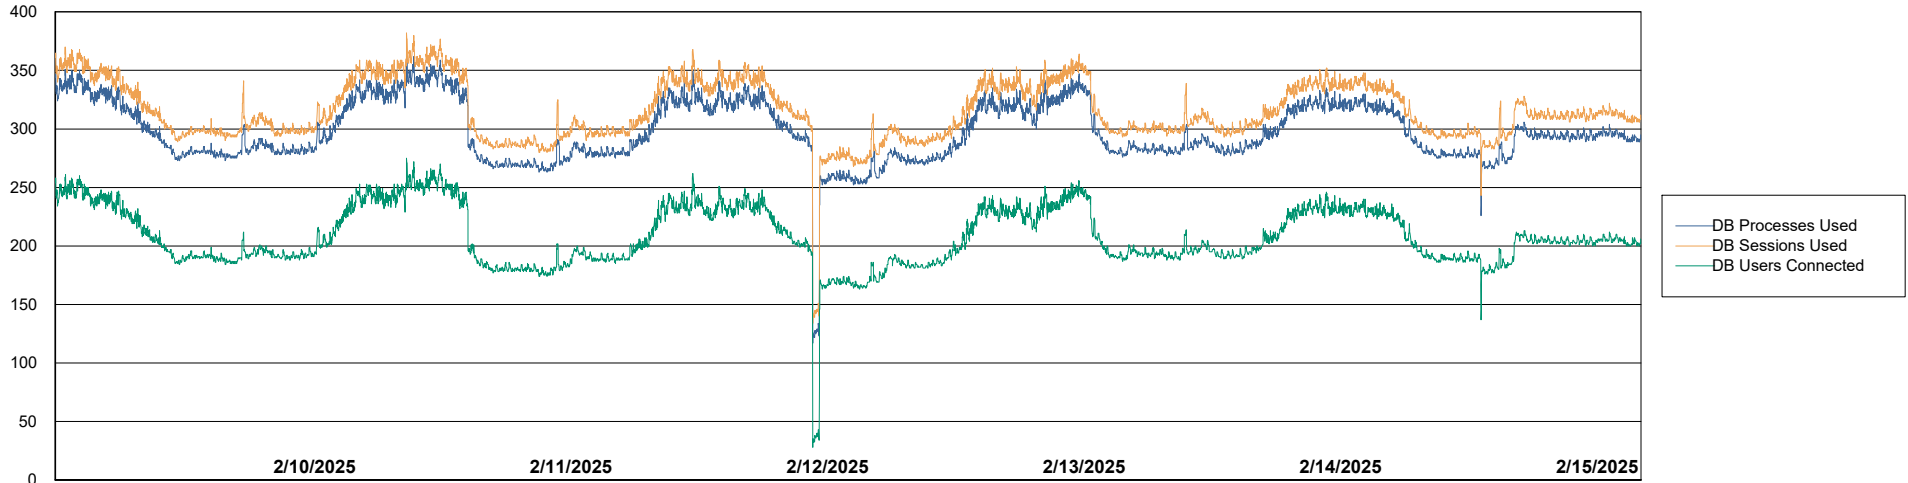

Weekly SLA Customer Report

Customer LTS(CleanLease)_Production
Database ID 126

Database Performance LTS_PRD_CLSABSBI01_ABS1

Weekly SLA Customer Report

Customer LTS(CleanLease)_Production
Database ID 126

Database Performance LTS_PRD_CLSABSDB01_ABS1