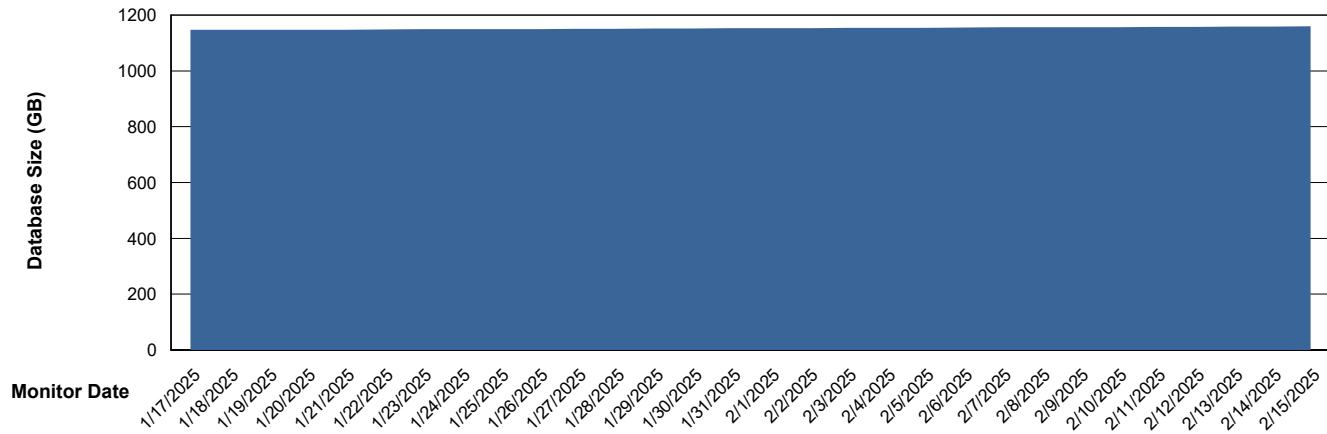

Customer LTS(CleanLease)_Production
Database ID 126

DATABASE SIZE LTS_PRD_CLSABSBI01_ABS1

Database growth over last month

DATABASE SIZE LTS_PRD_CLSABSDB01_ABS1

Database growth over last month

Weekly SLA Customer Report