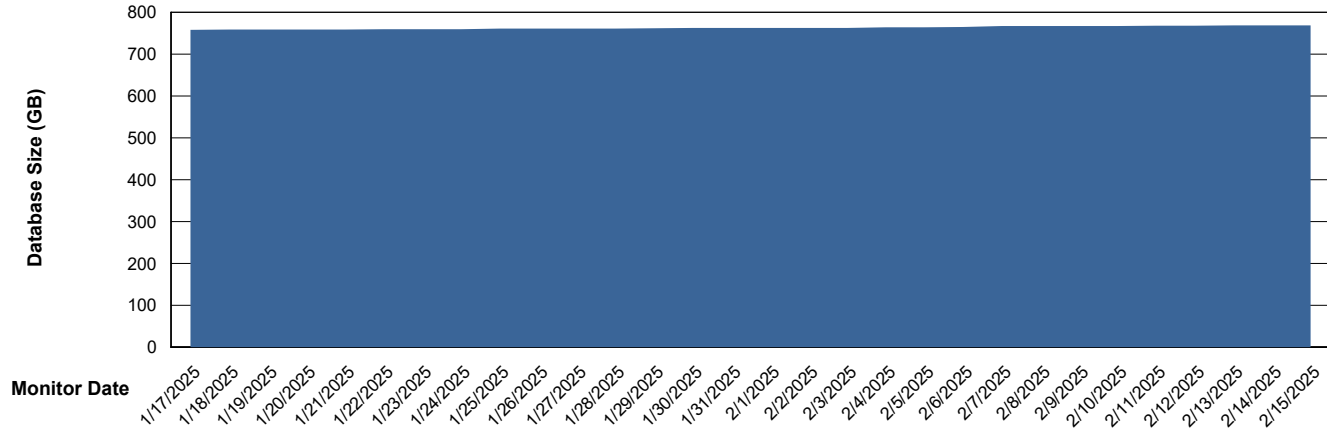

DATABASE SIZE LTS_PRD_CLSABSBI01_ABS1

Database growth over last month