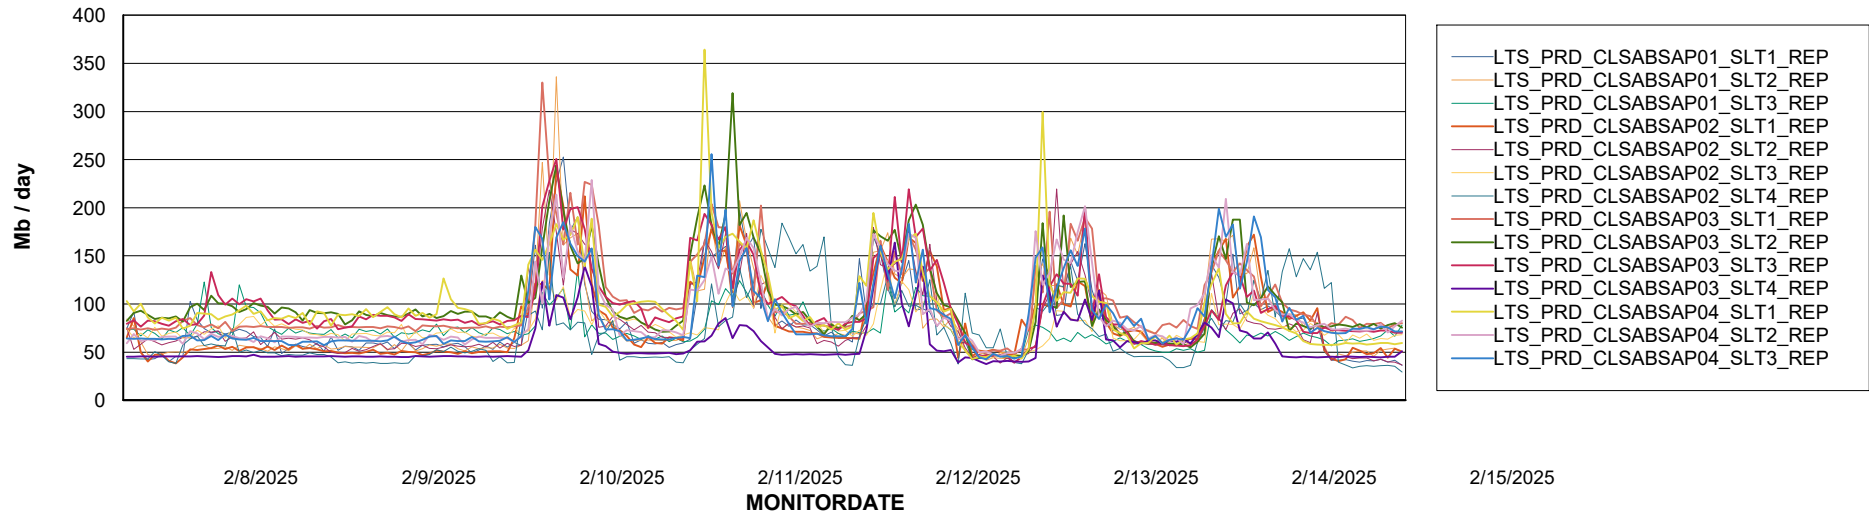

ABSSolute Application ReportServer Services

Avg memory used per ReportServer Service