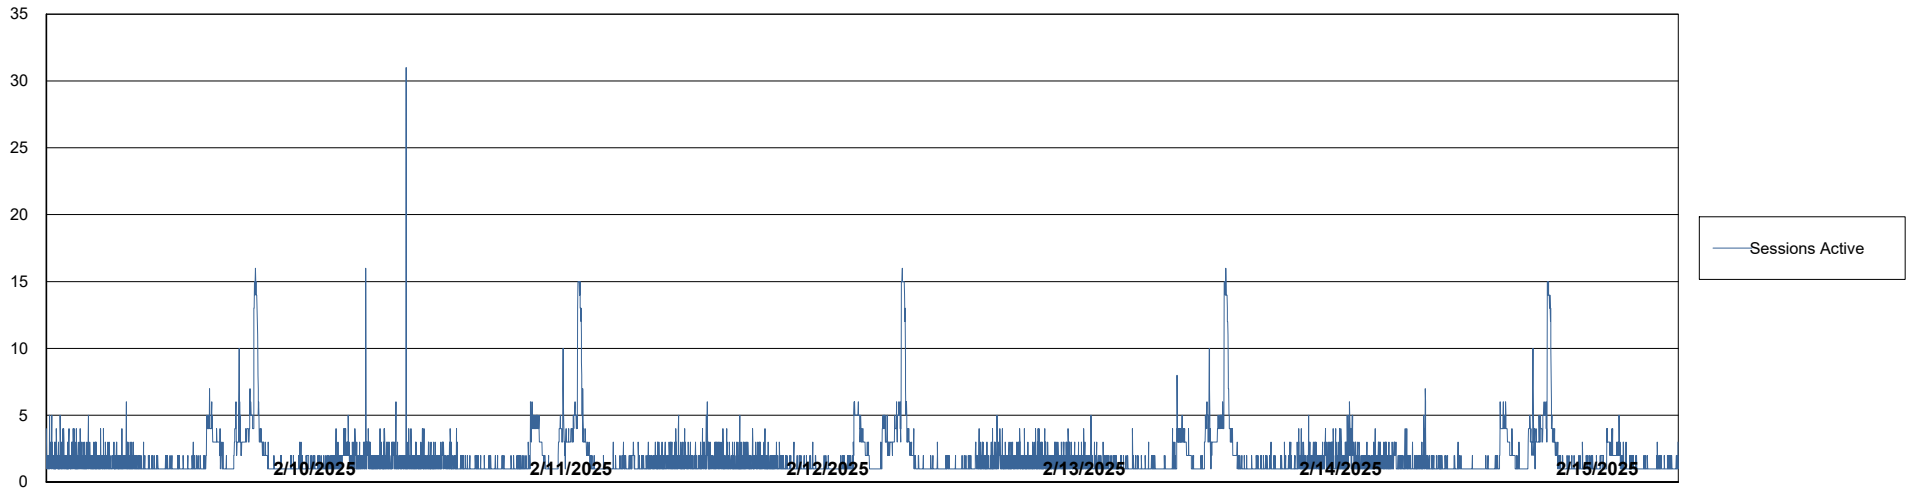

Weekly SLA Customer Report

Customer LTS(CleanLease)_Production
Database ID 126

Database Performance LTS_PRD_CLSABSBI01_ABS1

Weekly SLA Customer Report

Customer LTS(CleanLease)_Production
Database ID 126

Database Performance LTS_PRD_CLSABSDB01_ABS1