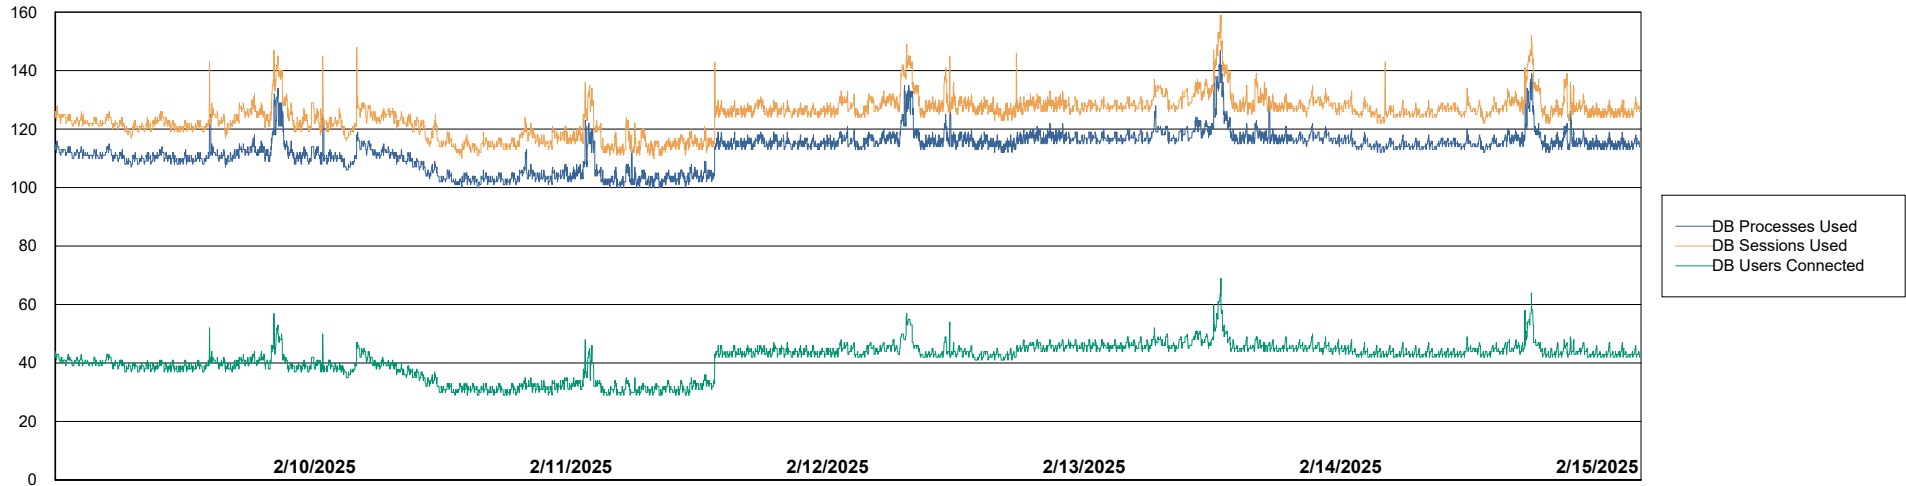

Database Performance LTS_PRD_CLSABSBI01_ABS1