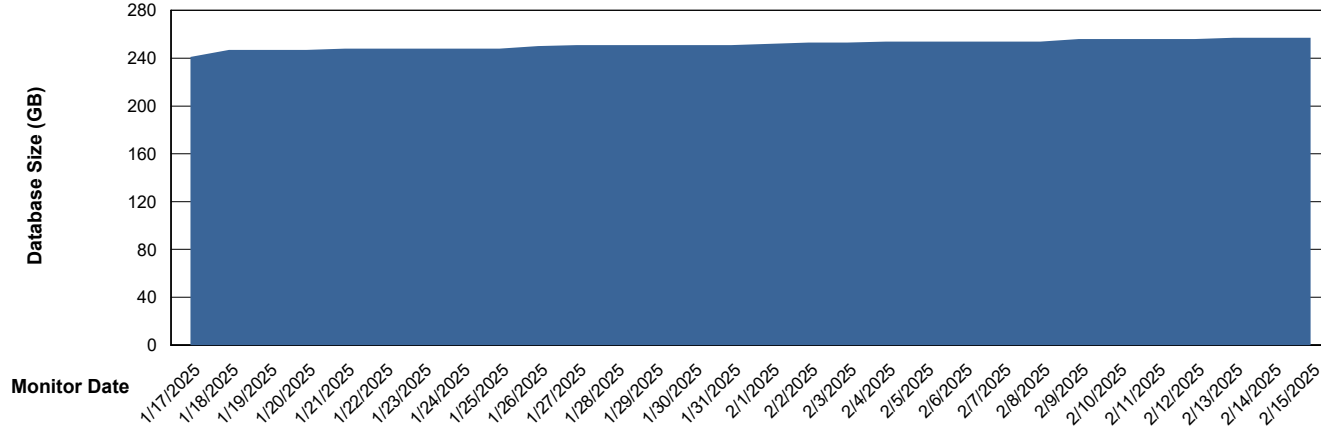

Database Performance LST-DBS6-AMS_DB_ABSEE2

Weekly SLA Customer Report

Customer LST OCI AMS Production ABSEE
Database ID 206

Database Performance LST-DBS6-AMS_DB_HSBABSEE

DB Processes Max 0
DB Processes Max 1,000

Weekly SLA Customer Report

Customer LST OCI AMS Production ABSEE
Database ID 206

DATABASE SIZE LST-DBS5-AMS_DB_ABSEE

Database growth over last month

DATABASE SIZE LST-DBS6-AMS_DB_ABSEE2

Database growth over last month