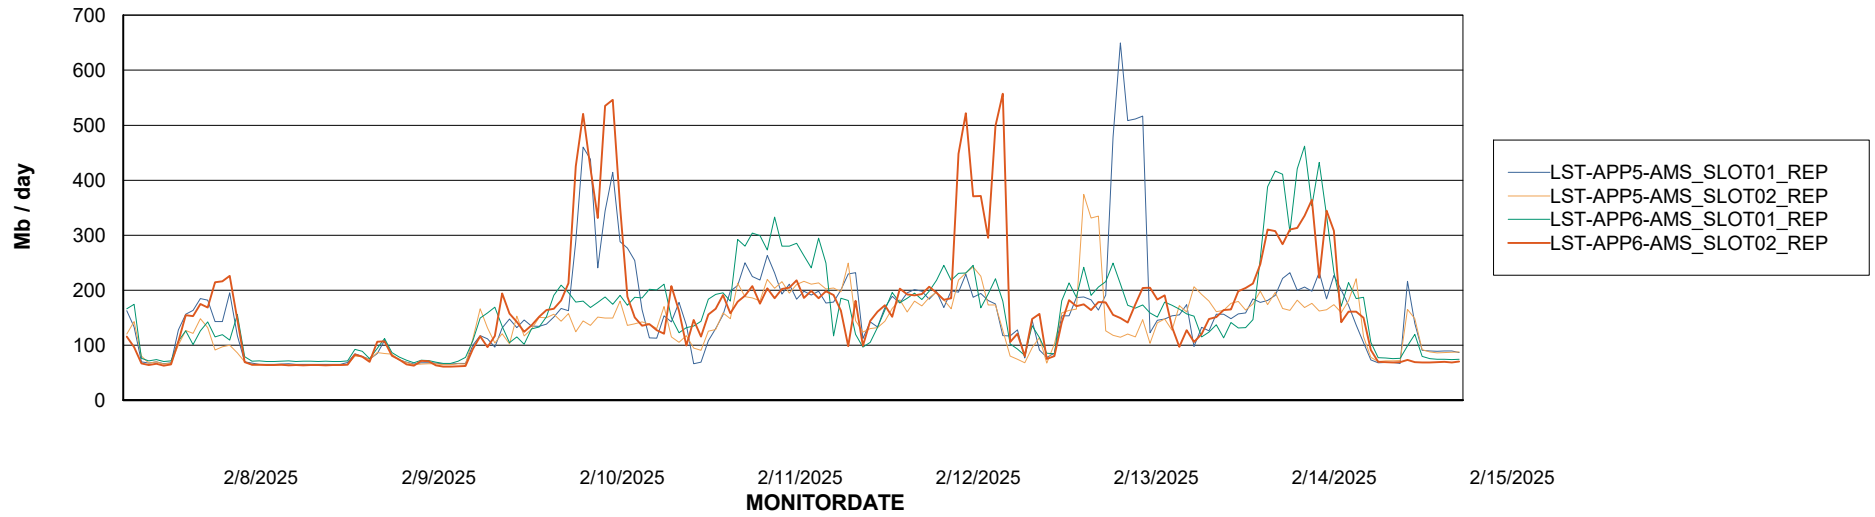

ABSSolute Application ReportServer Services

Avg memory used per ReportServer Service