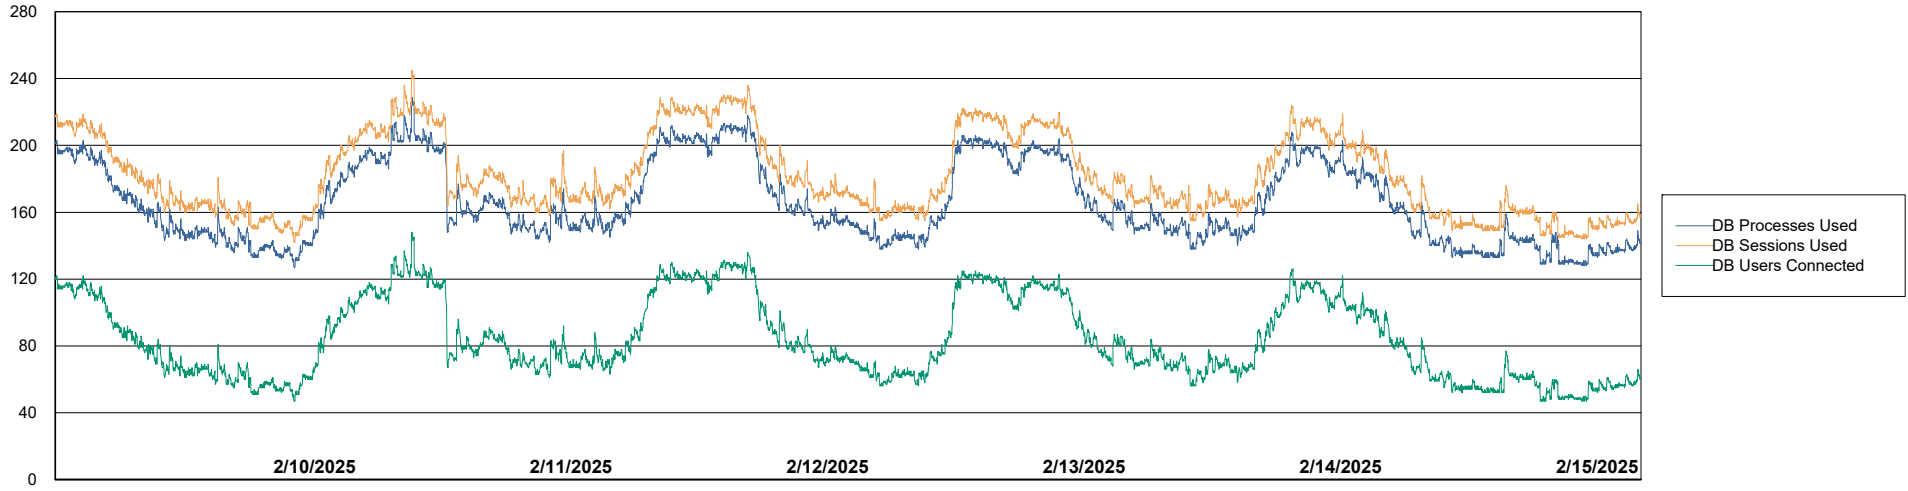

Database Performance LST-DBS5-AMS_DB_ABSEE