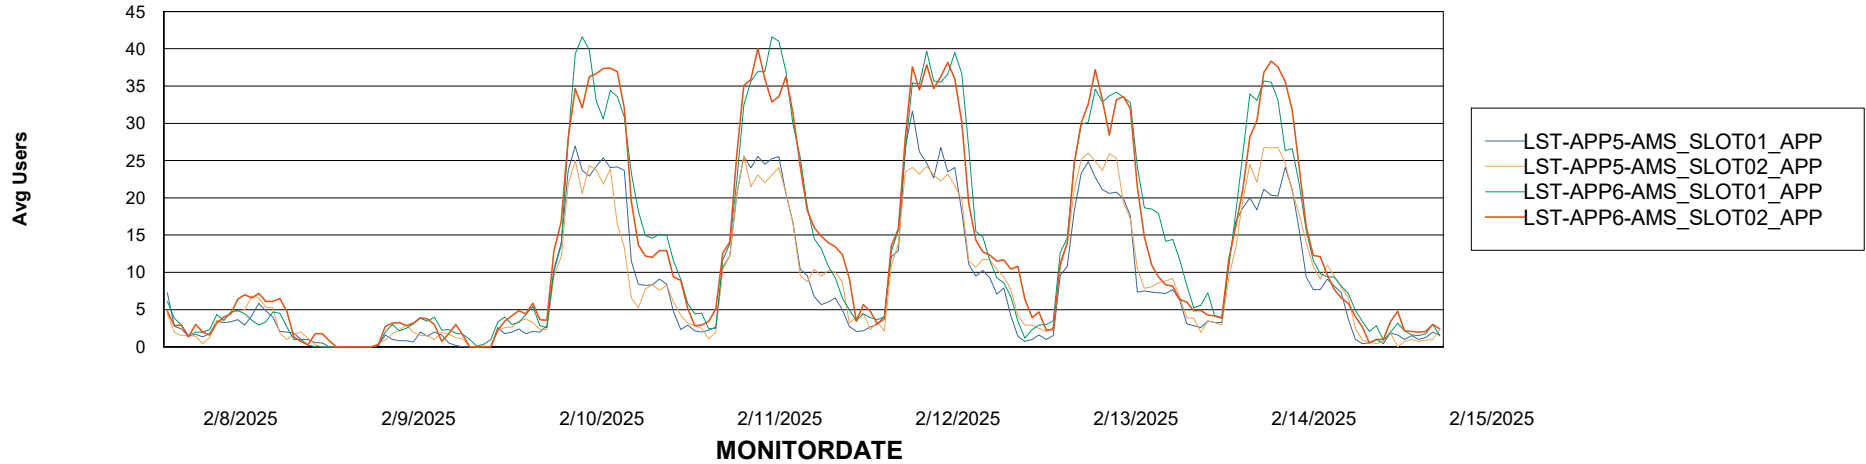

Weekly SLA Customer Report

Customer LST OCI AMS Production ABSEE
Database ID 206

ABSSolute Application Server Services

Avg memory used per ABS Server Service

Avg users per day per ABS server

Weekly SLA Customer Report