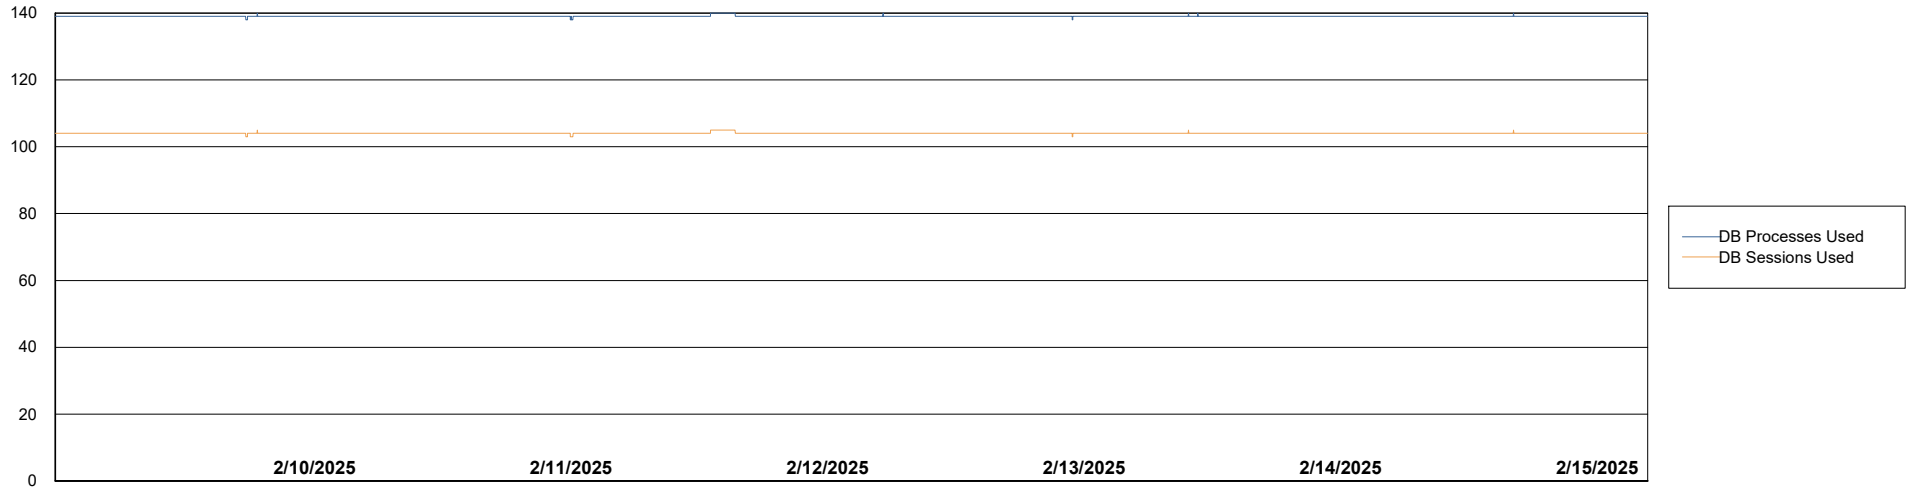

Database Performance LSS_CHINA_PRD_liazcne2VMProdABSSoluteDB2_HSBABS1

DB Processes Max 0
DB Processes Max 4
DB Processes Max 1,000