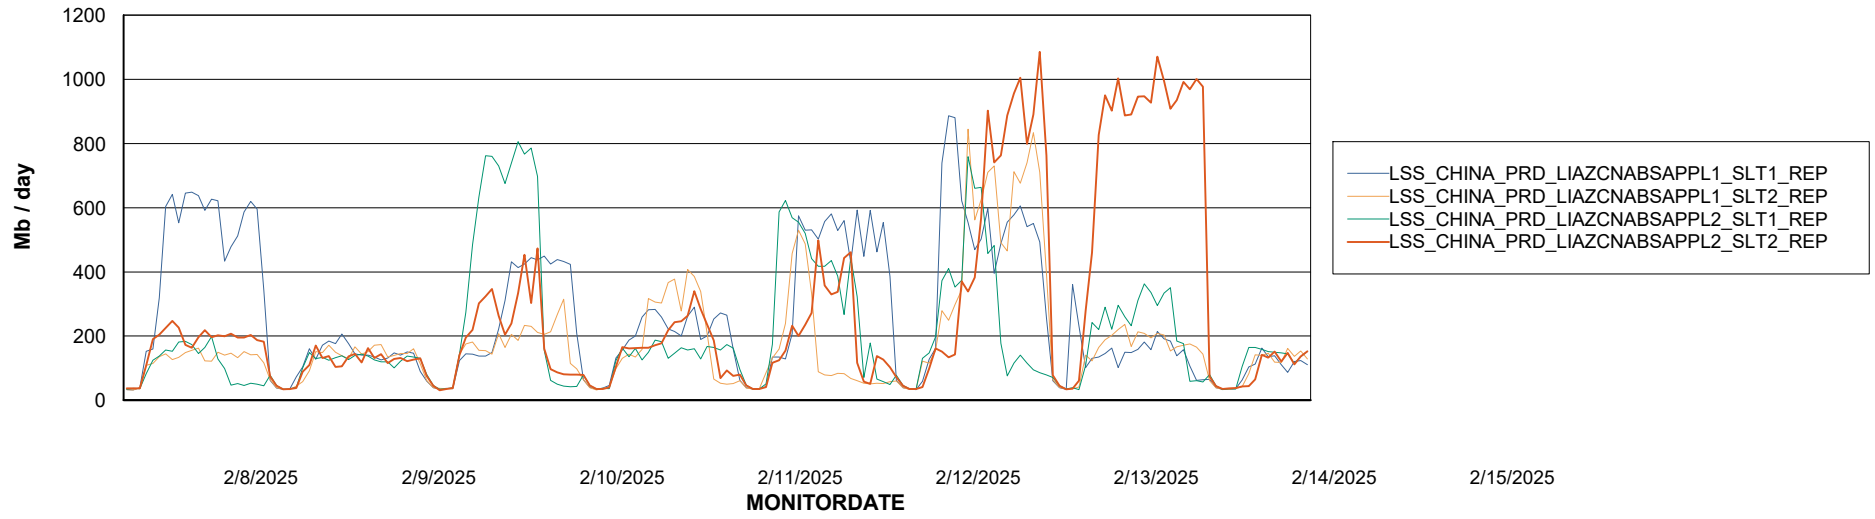

ABSSolute Application ReportServer Services

Avg memory used per ReportServer Service