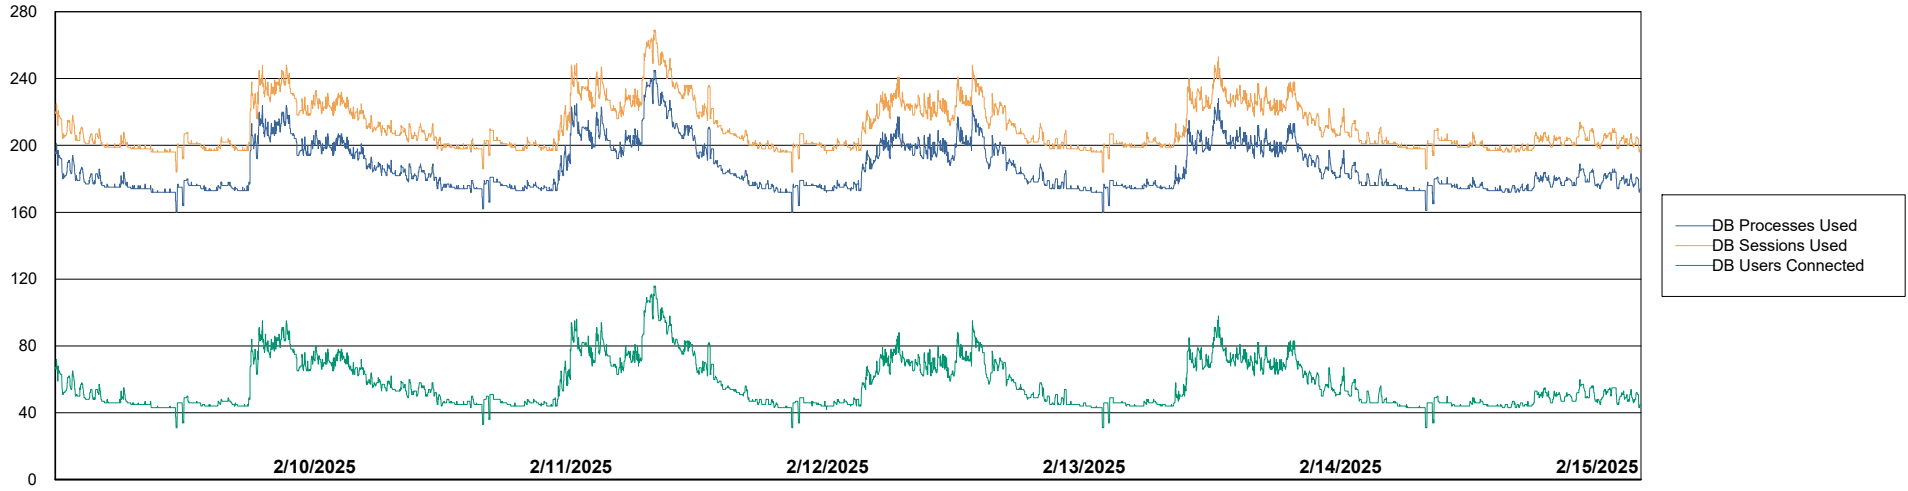

Harddisk Usage LSS_CHINA_PRD_liazcne2VMProdABSSoluteDB2

	Free disk space on / (%)	Total disk space on / (Gb)	Used disk space on / (Gb)	Free disk space on /boot (%)	Total disk space on /boot (Gb)	Used disk space on /boot (Gb)	Free disk space on /u01 (%)	Total disk space on /u01 (Gb)	Used disk space on /u01 (Gb)	Free disk space on /u02 (%)
2/15/2025	88	63	8	69	0	0	57	49	20	35
2/14/2025	88	63	8	69	0	0	57	49	20	35
2/13/2025	88	63	8	69	0	0	57	49	20	35
2/12/2025	88	63	8	69	0	0	57	49	20	35
2/11/2025	88	63	8	69	0	0	57	49	20	35
2/10/2025	88	63	8	69	0	0	57	49	20	35
2/9/2025	88	63	8	69	0	0	57	49	20	35

Weekly SLA Customer Report

Customer LSS_CHINA_Production
Database ID 202

Database Performance LSS_CHINA_PRD_liazcne2VMPProdABSSoluteDB1_ABS1

Weekly SLA Customer Report

Customer LSS_CHINA_Production
Database ID 202