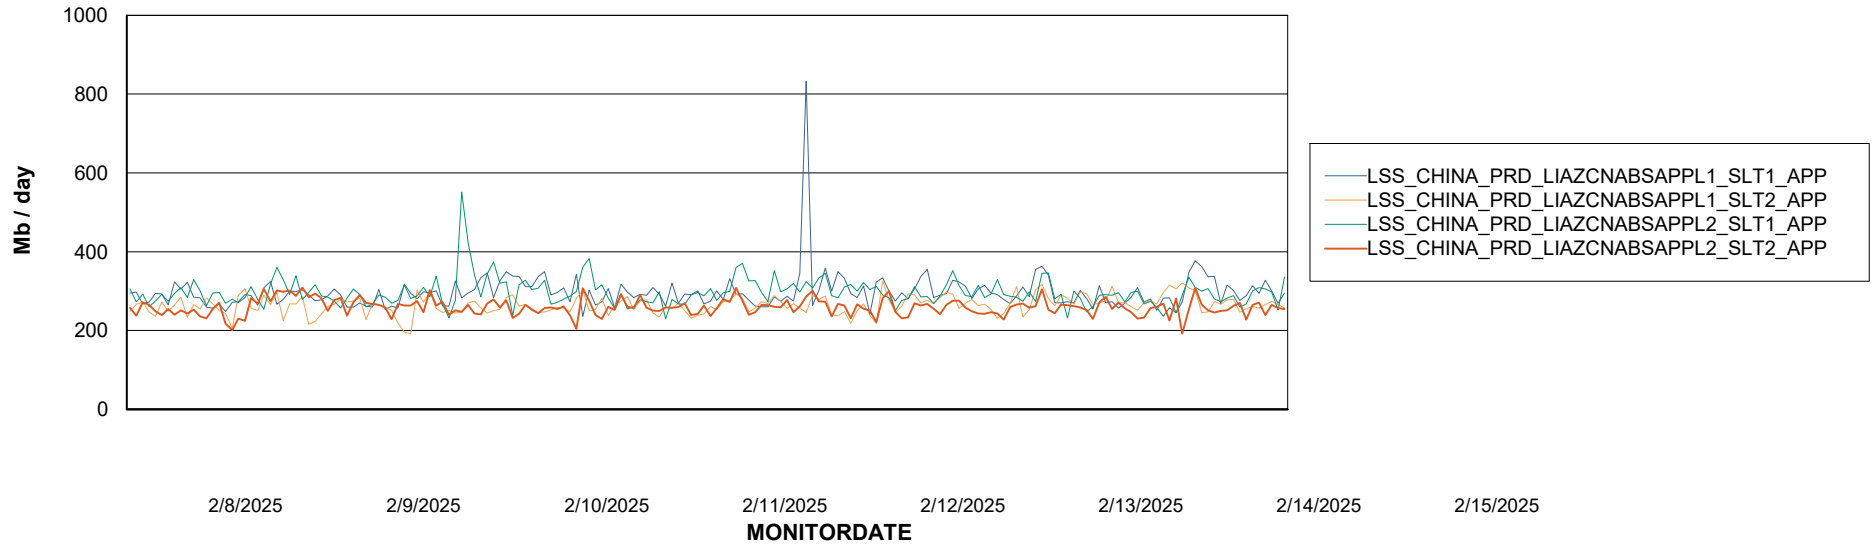

ABSSolute Application Server Services

Avg memory used per ABS Server Service