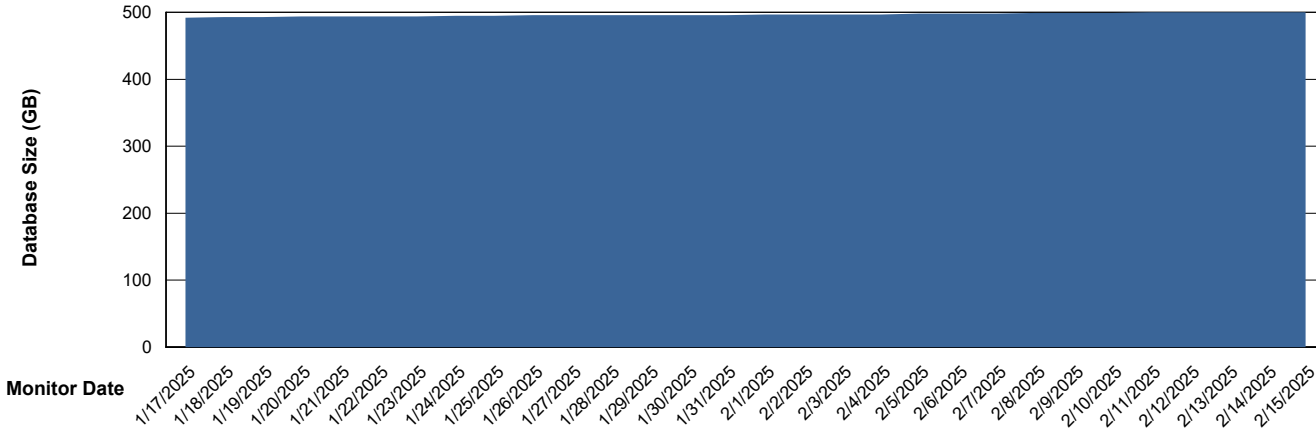

Database growth over last month

Database Tablespace LSS_CHINA_PRD_liazcne2VMProdABSSoluteDB1_ABS1

Date	Tablespace Name	Filesize (Gb)	Usedsize (Gb)	Percentage free
2/15/2025	ABSDATA	534	445	17
	INDX	42	33	22
2/14/2025	ABSDATA	534	445	17
	INDX	42	33	22
2/13/2025	ABSDATA	534	445	17
	INDX	42	33	22
2/12/2025	ABSDATA	534	445	17
	INDX	42	33	22
2/11/2025	ABSDATA	534	444	17
	INDX	42	33	22
2/10/2025	ABSDATA	534	444	17
	INDX	42	33	22
2/9/2025	ABSDATA	534	444	17
	INDX	42	33	22