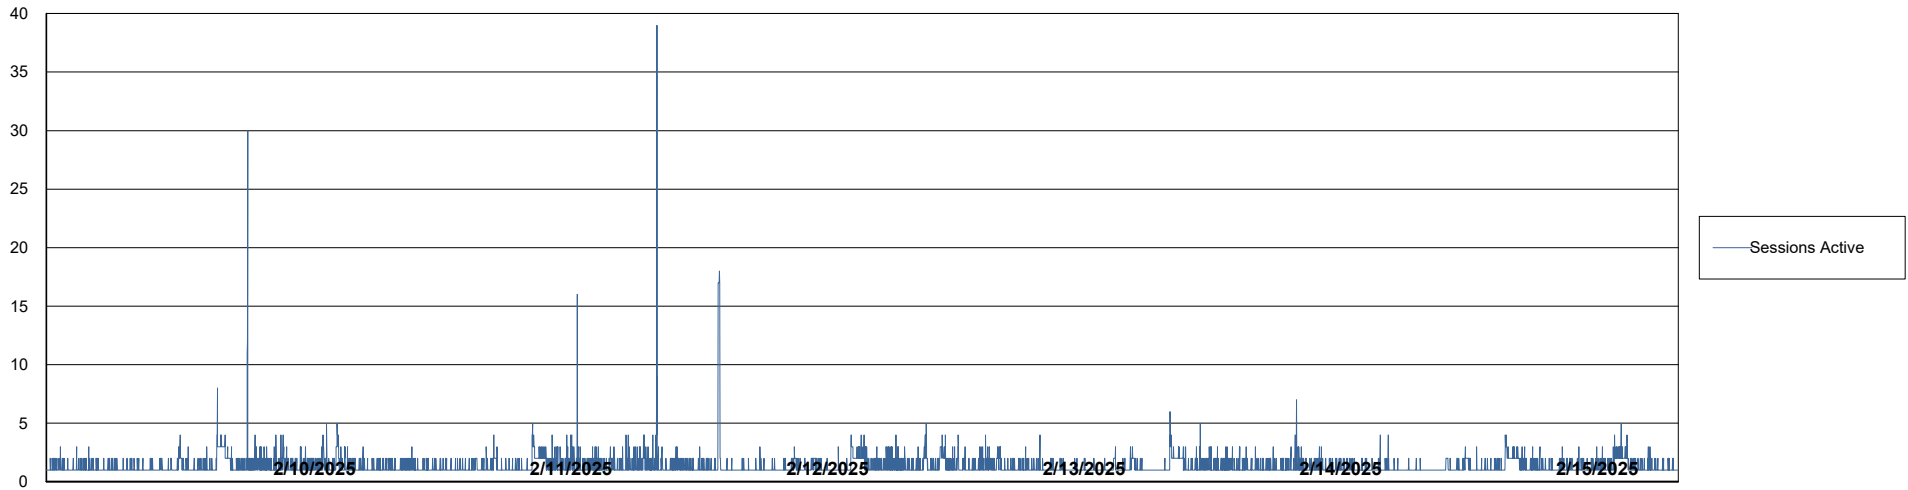

Harddisk Usage LSS_CHINA_PRD_liazcne2VMProdABSSoluteDB2

	Free disk space on / (%)	Total disk space on / (Gb)	Used disk space on / (Gb)	Free disk space on /boot (%)	Total disk space on /boot (Gb)	Used disk space on /boot (Gb)	Free disk space on /u01 (%)	Total disk space on /u01 (Gb)	Used disk space on /u01 (Gb)	Free disk space on /u02 (%)
2/15/2025	88	63	8	69	0	0	57	49	20	35
2/14/2025	88	63	8	69	0	0	57	49	20	35
2/13/2025	88	63	8	69	0	0	57	49	20	35
2/12/2025	88	63	8	69	0	0	57	49	20	35
2/11/2025	88	63	8	69	0	0	57	49	20	35
2/10/2025	88	63	8	69	0	0	57	49	20	35
2/9/2025	88	63	8	69	0	0	57	49	20	35

Weekly SLA Customer Report

Customer LSS_CHINA_Production
Database ID 202

Database Performance LSS_CHINA_PRD_liazcne2VMPProdABSSoluteDB1_ABS1

Weekly SLA Customer Report

Customer LSS_CHINA_Production
Database ID 202