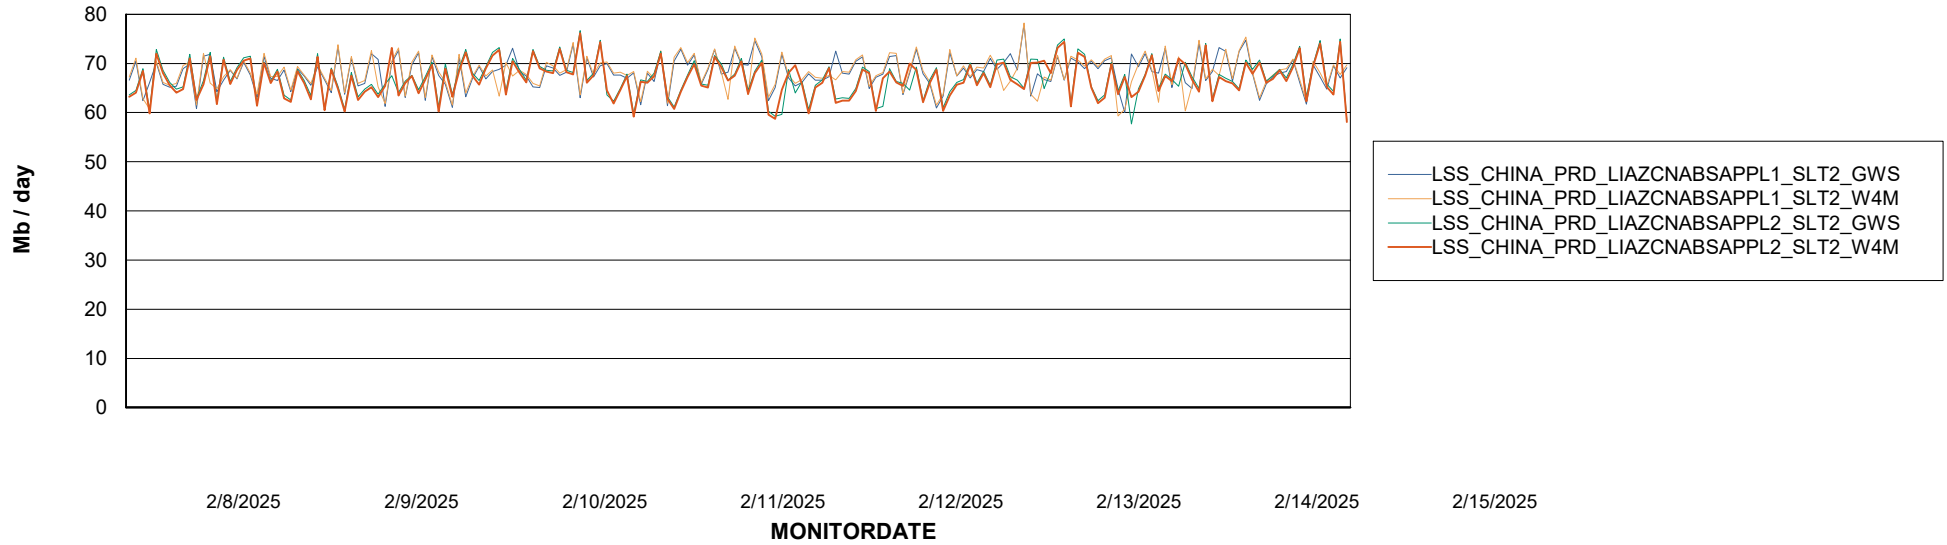

Avg memory used per ReportServer Service

Weekly SLA Customer Report

Customer LSS_CHINA_Production
Database ID 202

ABSolute Web Component Services

Avg memory used per ABS Web component

Weekly SLA Customer Report