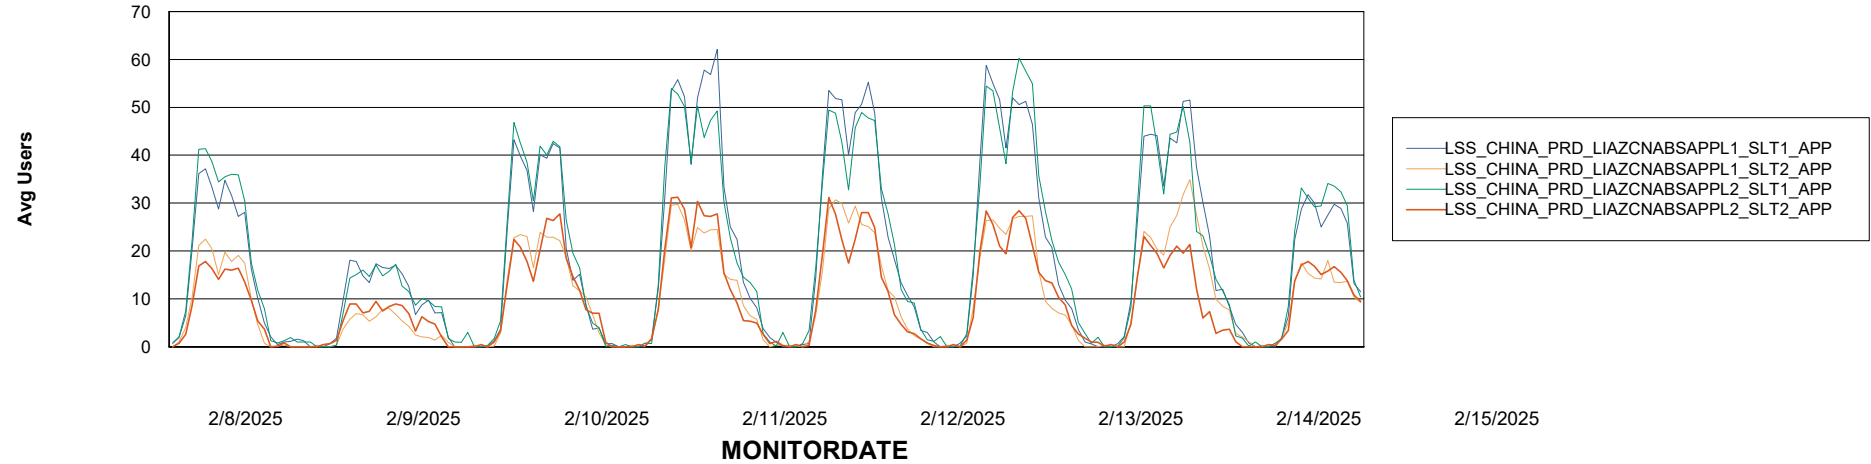

Avg users per day per ABS server