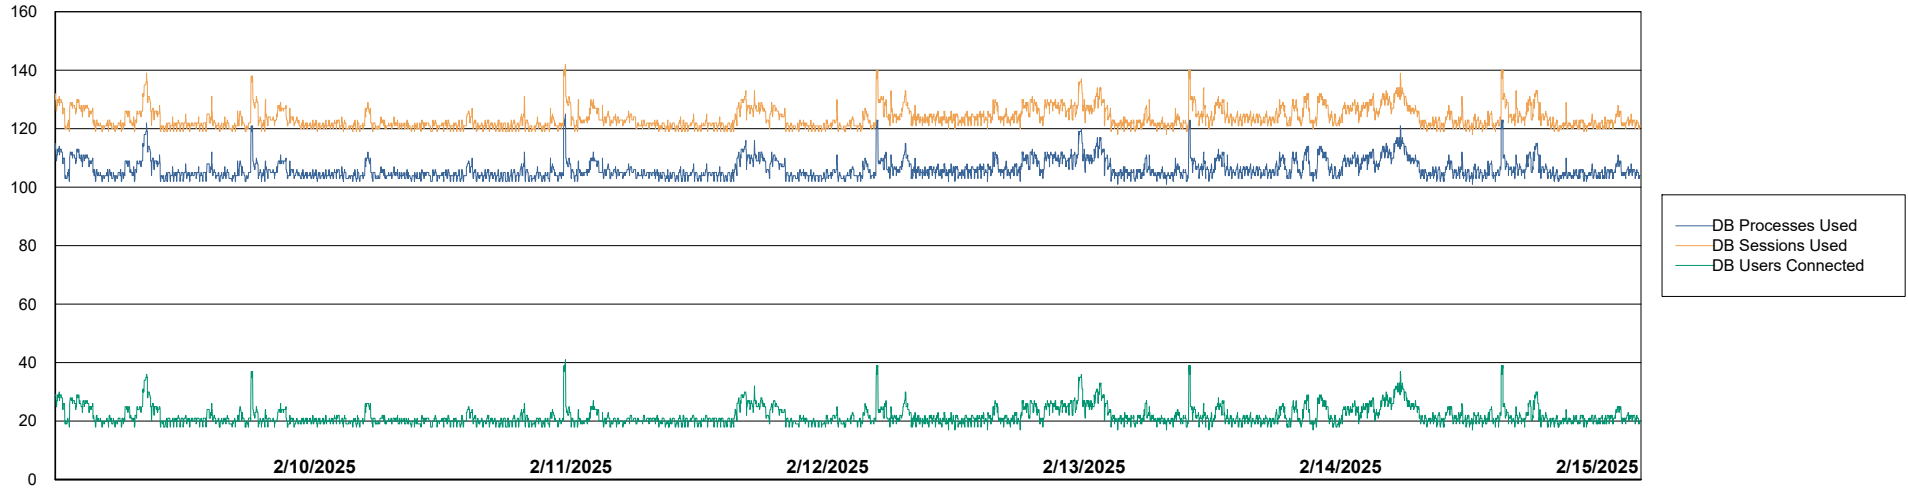

Weekly SLA Customer Report

Customer KLH_Production (24/7)
Database ID 139

Database Performance Future Live KLH_PRD_SRSBIDB02_ABS1

Weekly SLA Customer Report

Customer KLH_Production (24/7)
Database ID 139

Database Performance KLH_PRD_SRSBIDB01_ABS1