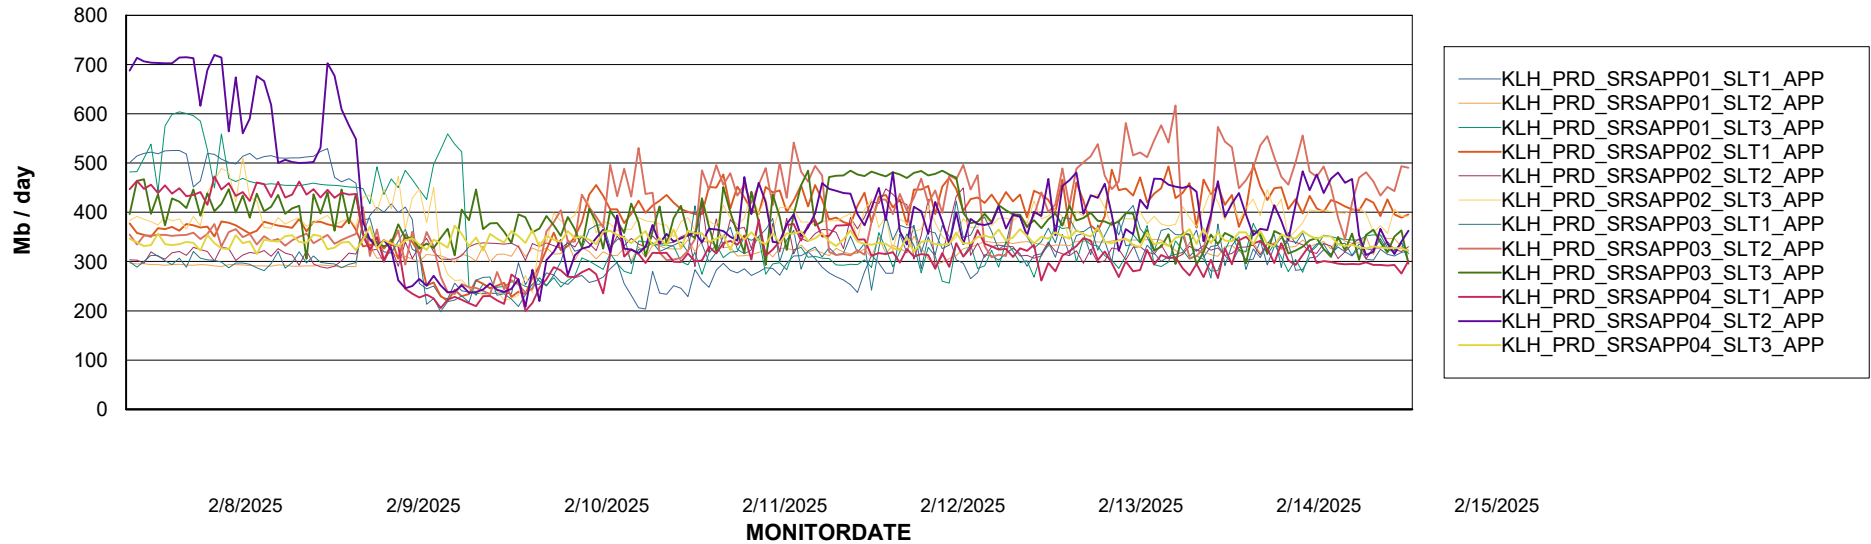

ABSSolute Application Server Services

Avg memory used per ABS Server Service