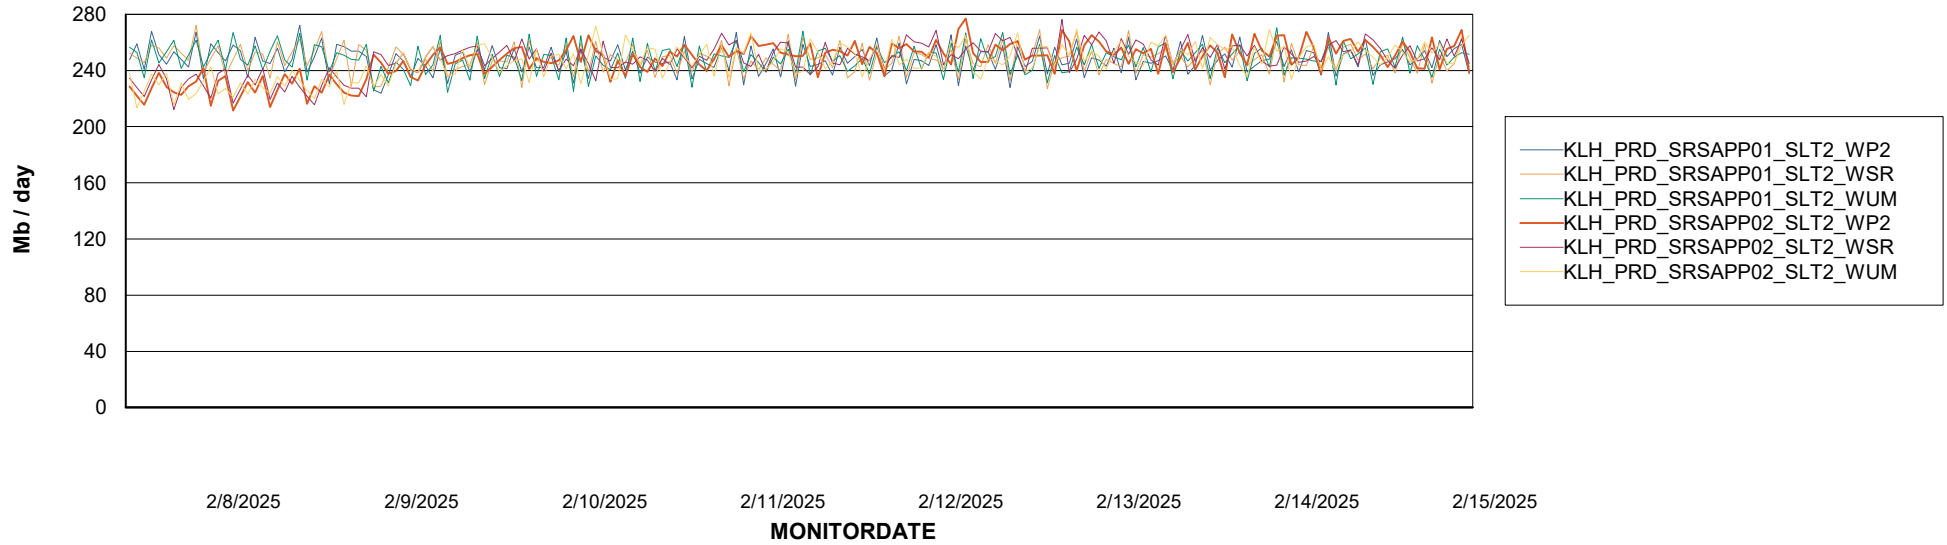

ABSolute Web Component Services

Avg memory used per ABS Web component