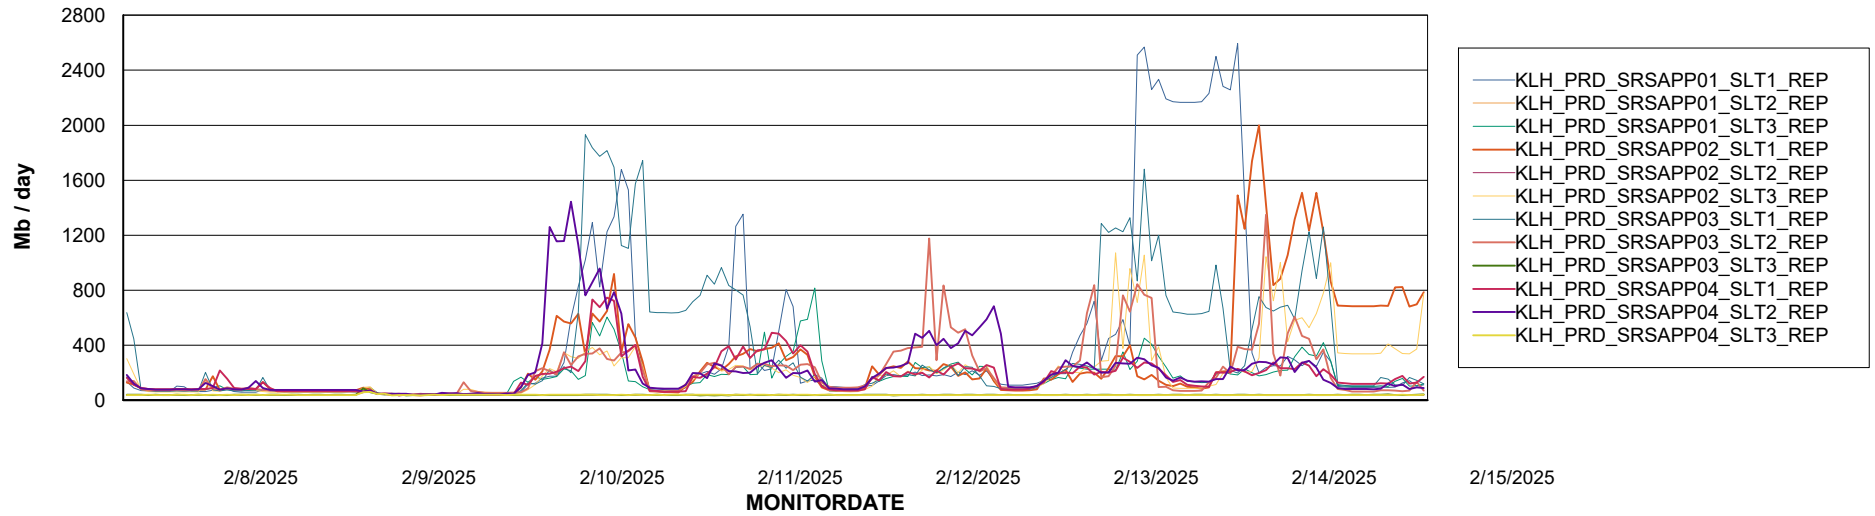

ABSSolute Application ReportServer Services

Avg memory used per ReportServer Service