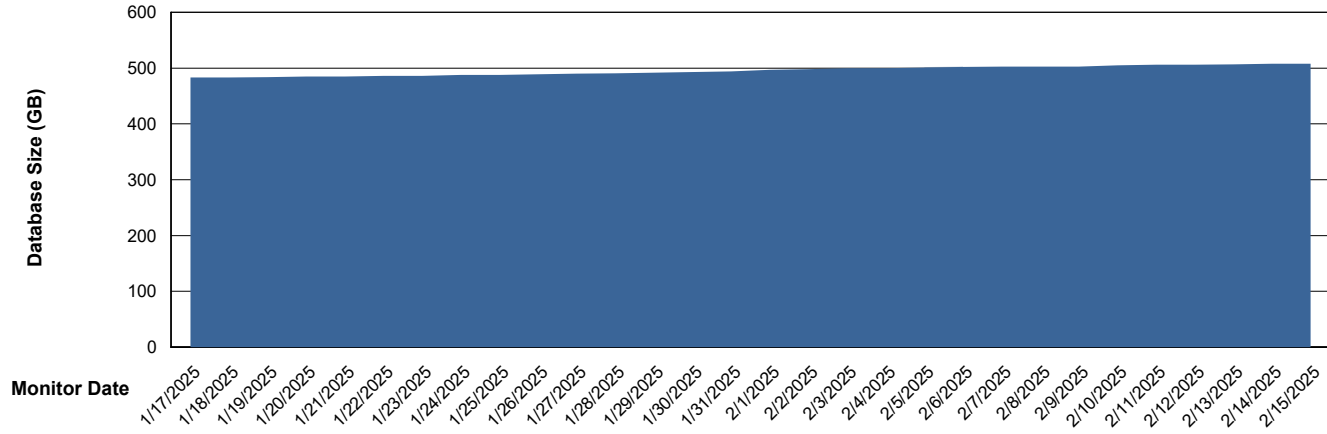

DATABASE SIZE KLH_PRD_SRSBIDB01_ABS1

Database growth over last month

Weekly SLA Customer Report

Customer KLH_Production (24/7)
Database ID 139

DATABASE SIZE KLH_PRD_SRSD01_ABS1

Database growth over last month