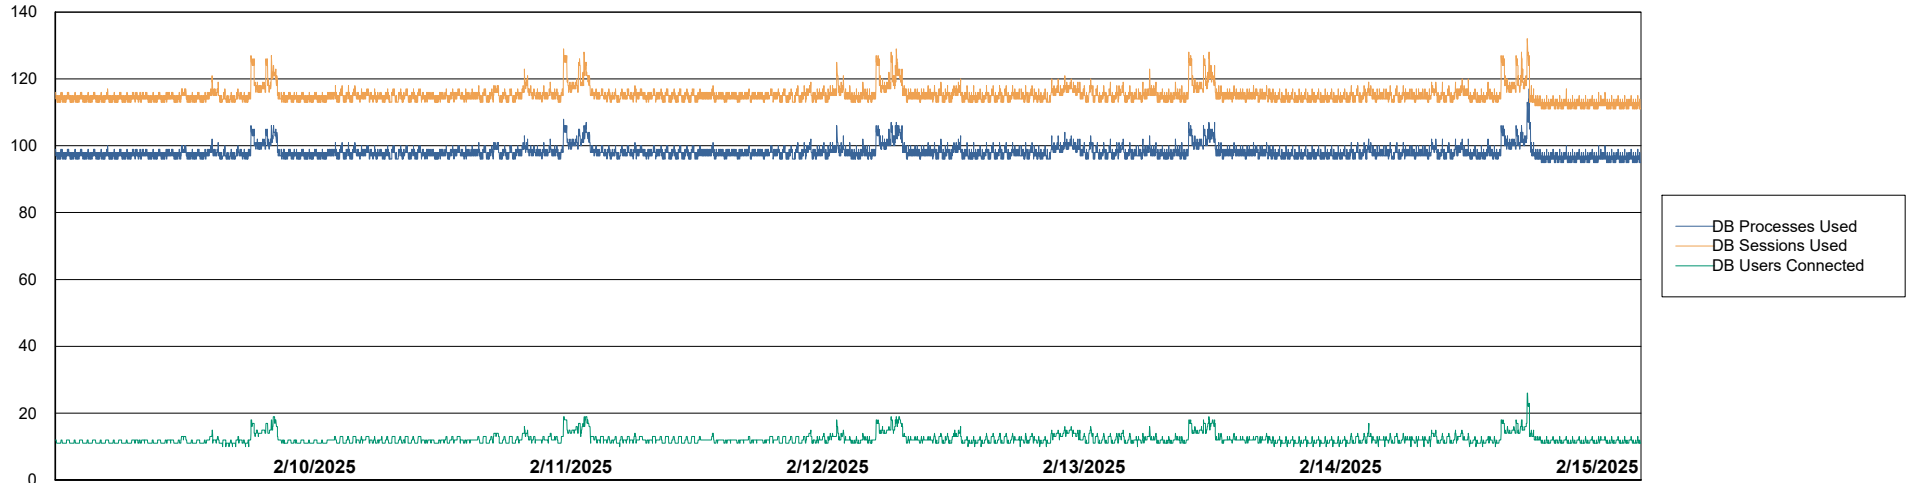

Weekly SLA Customer Report

Customer KLH_Production (24/7)
Database ID 139

Database Performance Future Live KLH_PRD_SRSBIDB02_ABS1

Weekly SLA Customer Report

Customer KLH_Production (24/7)
Database ID 139

Database Performance KLH_PRD_SRSBIDB01_ABS1