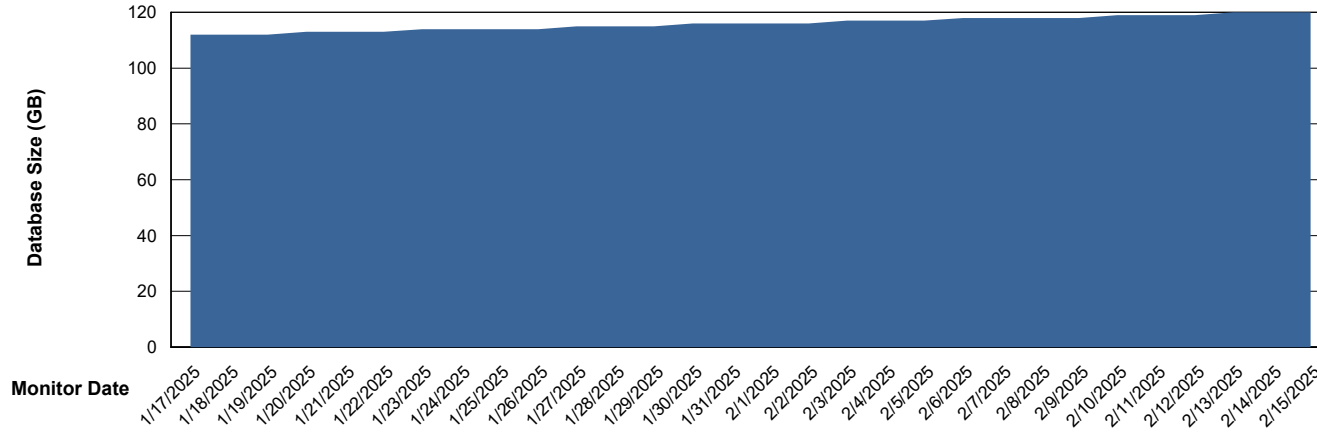

DB Processes Max 1,000
DB Processes Max 4
DB Processes Max 0

Weekly SLA Customer Report

Customer KLH_Production (24/7)
Database ID 139

DATABASE SIZE Future Live KLH_PRD_SRSBIDB02_ABS1

Database growth over last month

DATABASE SIZE KLH_PRD_SRSBIDB01_ABS1

Database growth over last month

Weekly SLA Customer Report

Customer KLH_Production (24/7)
Database ID 139

DATABASE SIZE KLH_PRD_SRSD01_ABS1

Database growth over last month