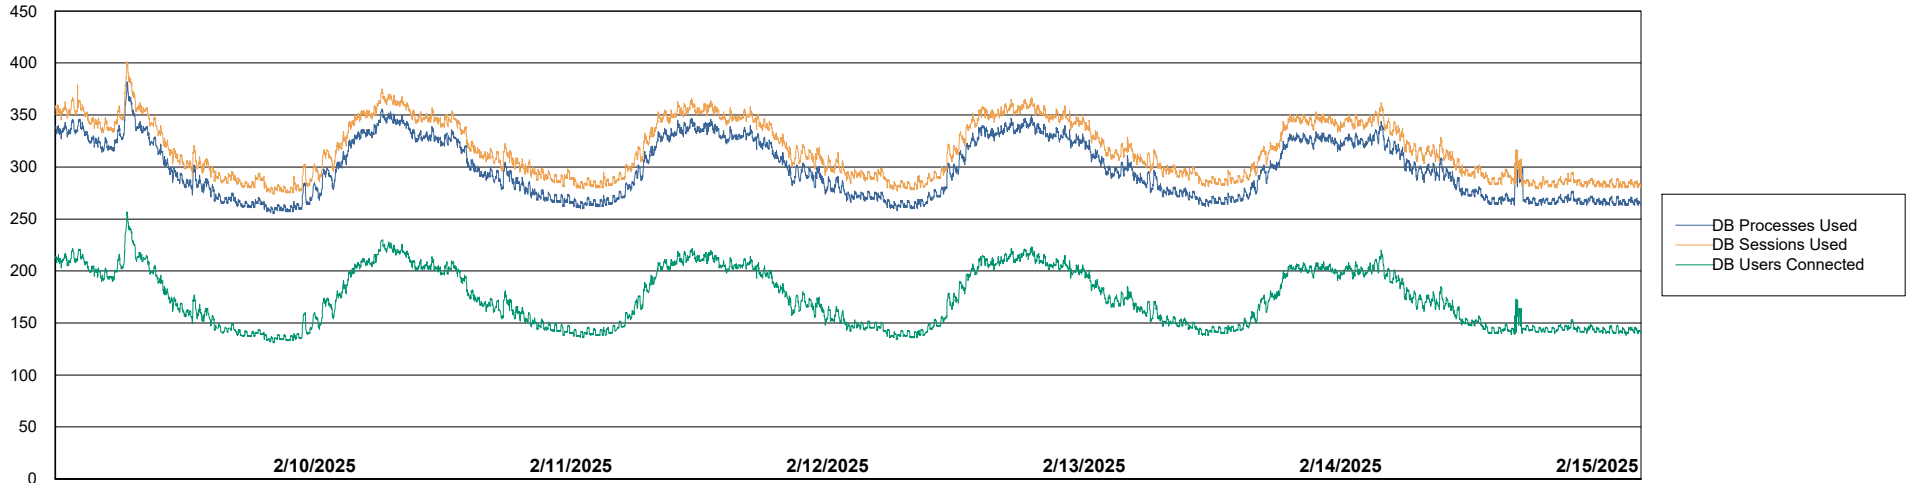

Database Performance KLH_PRD_SRSD01_ABS1