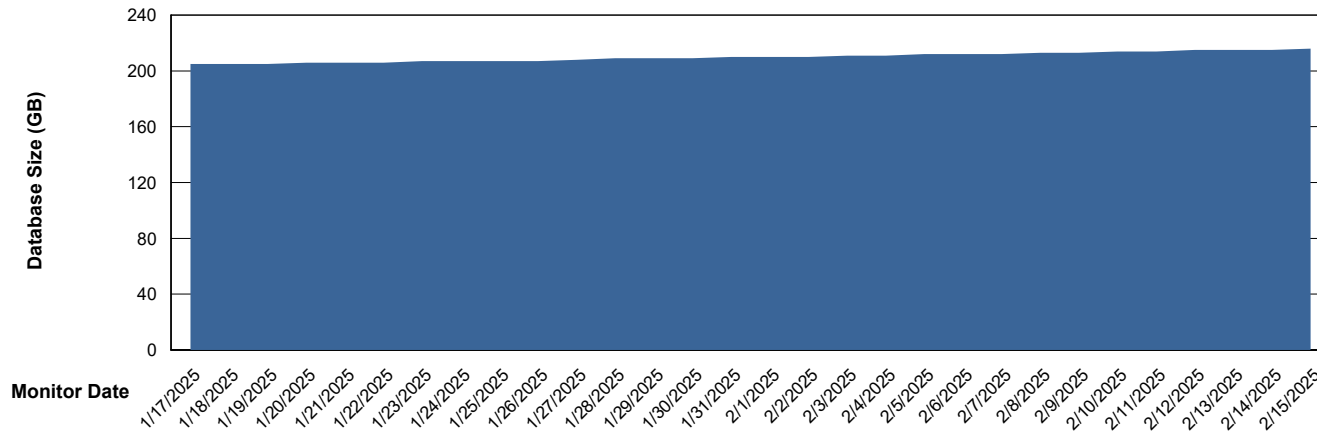

DB Processes Max 1,000
DB Processes Max 4
DB Processes Max 0

Weekly SLA Customer Report

Customer KLH_Production (24/7)
Database ID 139

DATABASE SIZE Future Live KLH_PRD_SRSBIDB02_ABS1

Database growth over last month

DATABASE SIZE KLH_PRD_SRSBIDB01_ABS1

Database growth over last month

Weekly SLA Customer Report

Customer KLH_Production (24/7)
Database ID 139

DATABASE SIZE KLH_PRD_SRSD01_ABS1

Database growth over last month