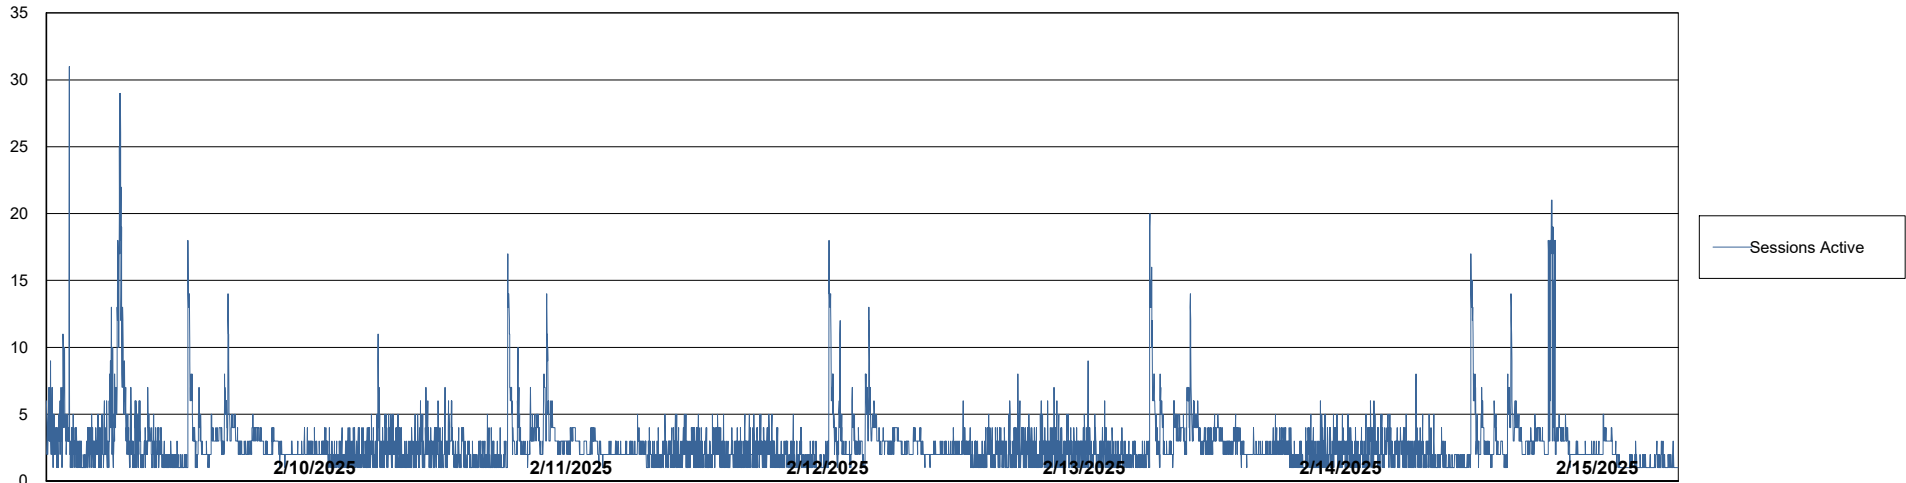

Database Performance KLH_PRD_SRSD01_ABS1