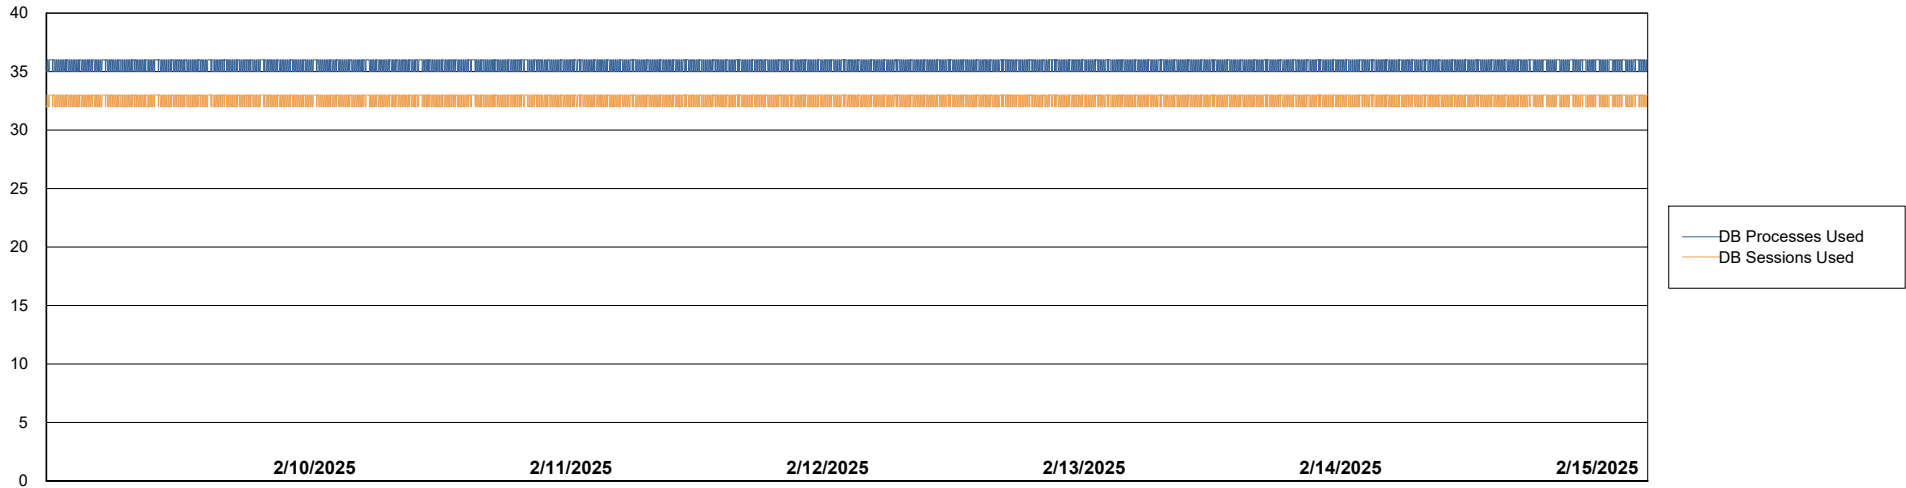

Database Performance KLA_STB_KLAHQORA06_DB_HSBABS1

DB Processes Max 1,000