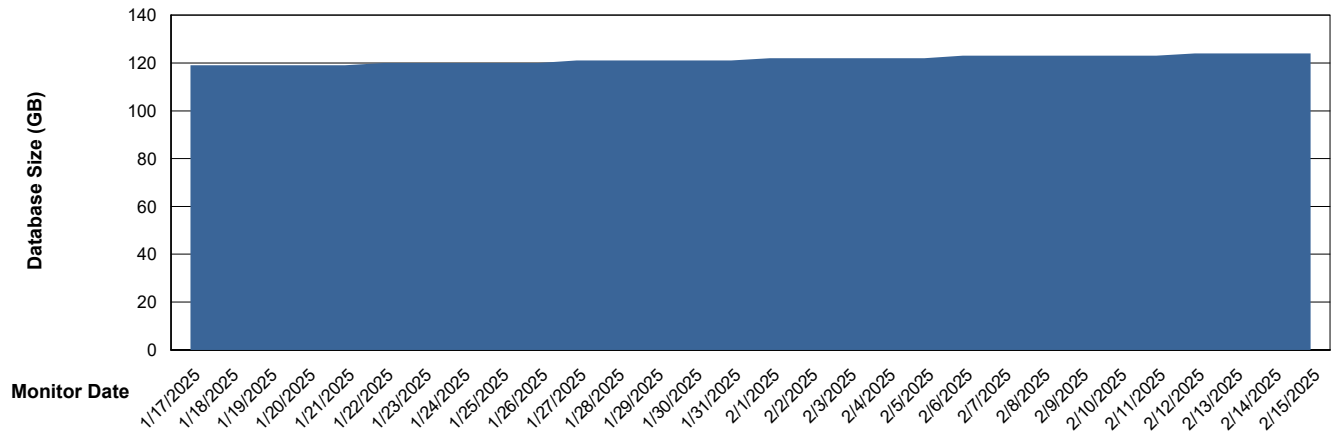

DATABASE SIZE KBR-DBS1-TOR_PROD_ABS1

Database growth over last month