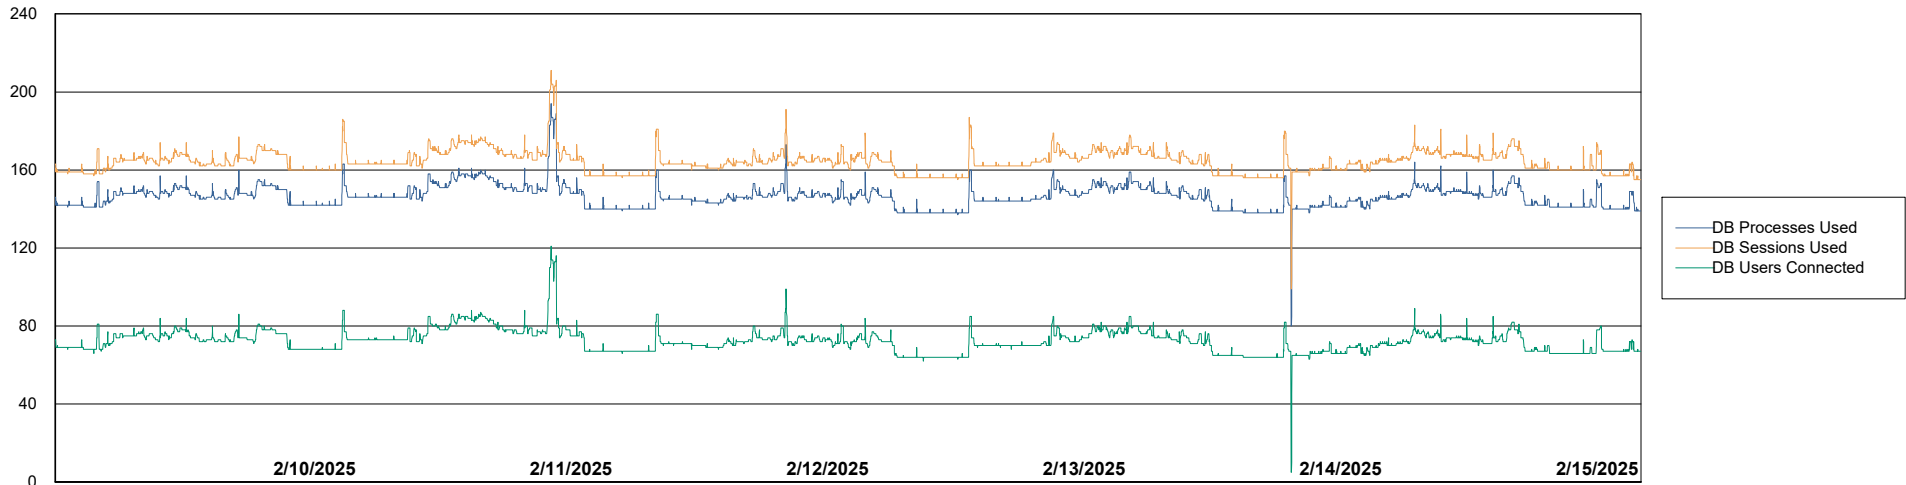

Database Performance KBR-DBS1-TOR_PROD_ABS1