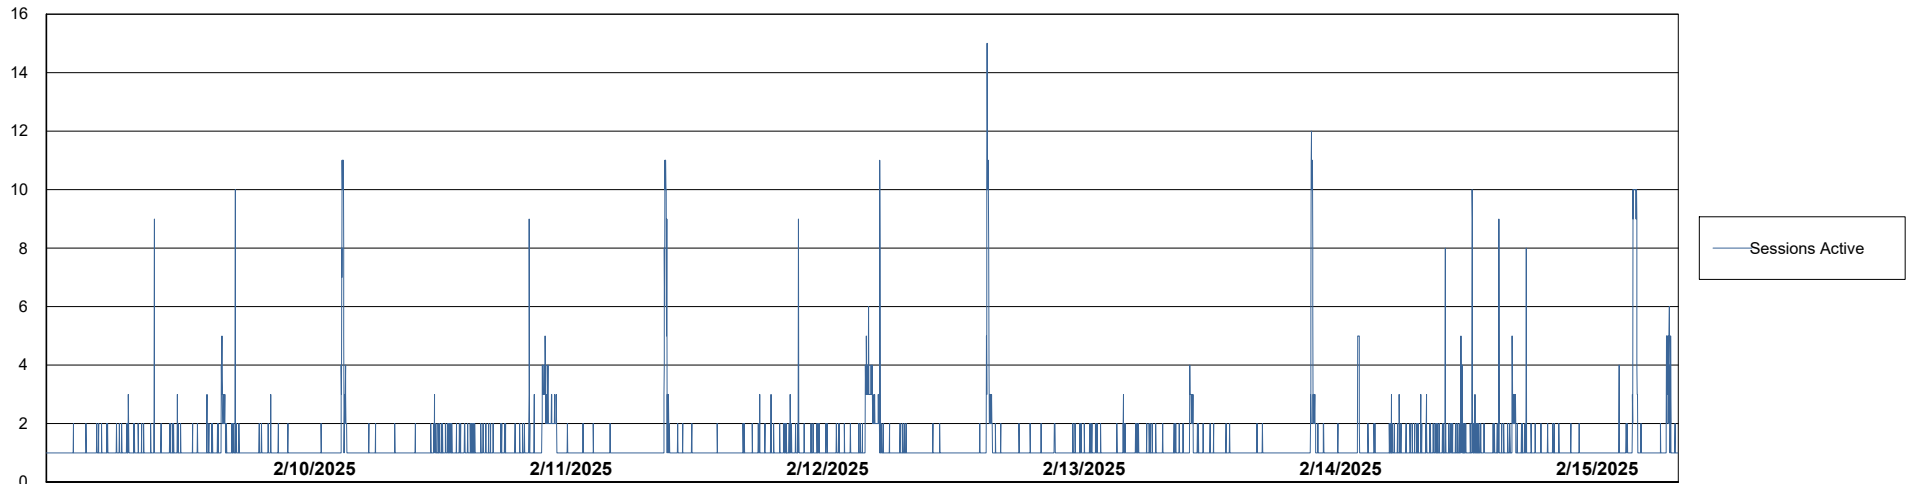

Database Performance KBR-DBS1-TOR_PROD_ABS1