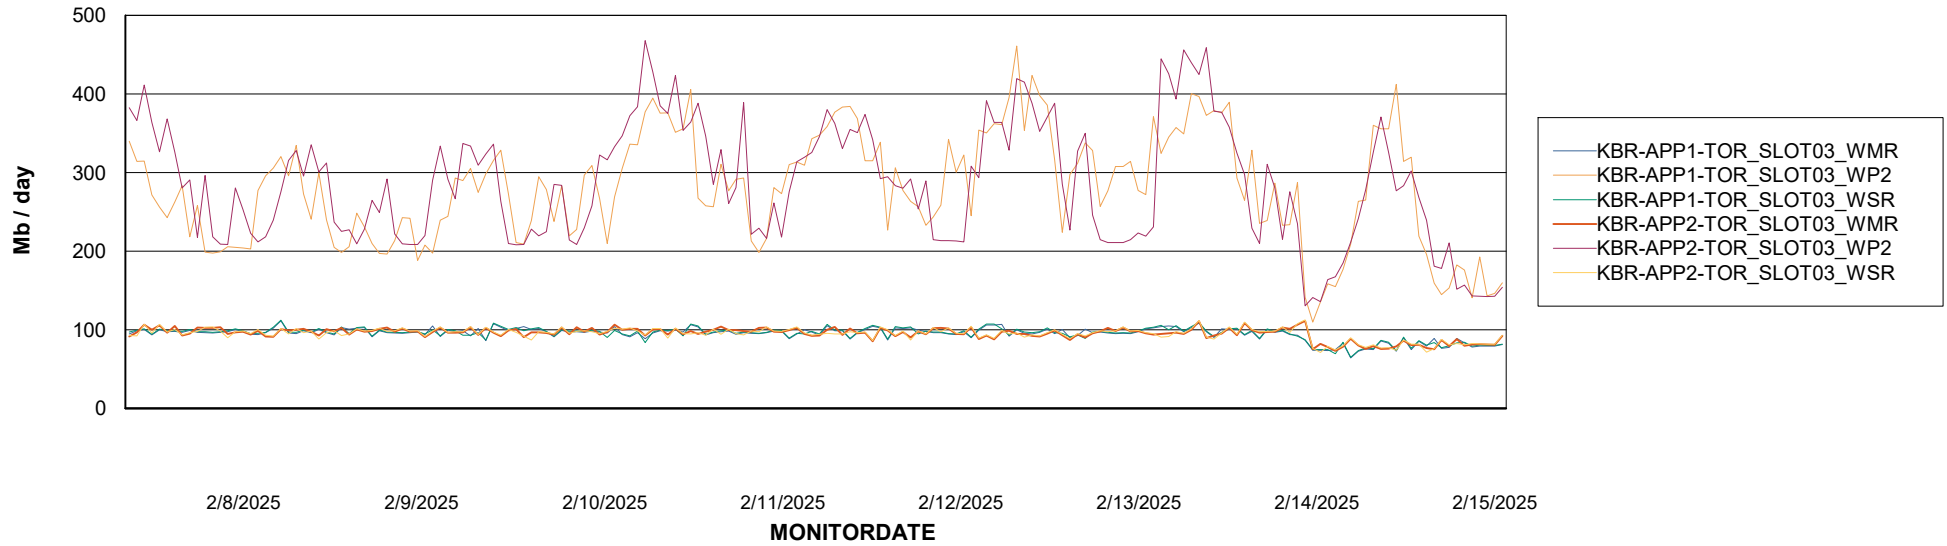

ABSSolute Web Component Services

Avg memory used per ABS Web component