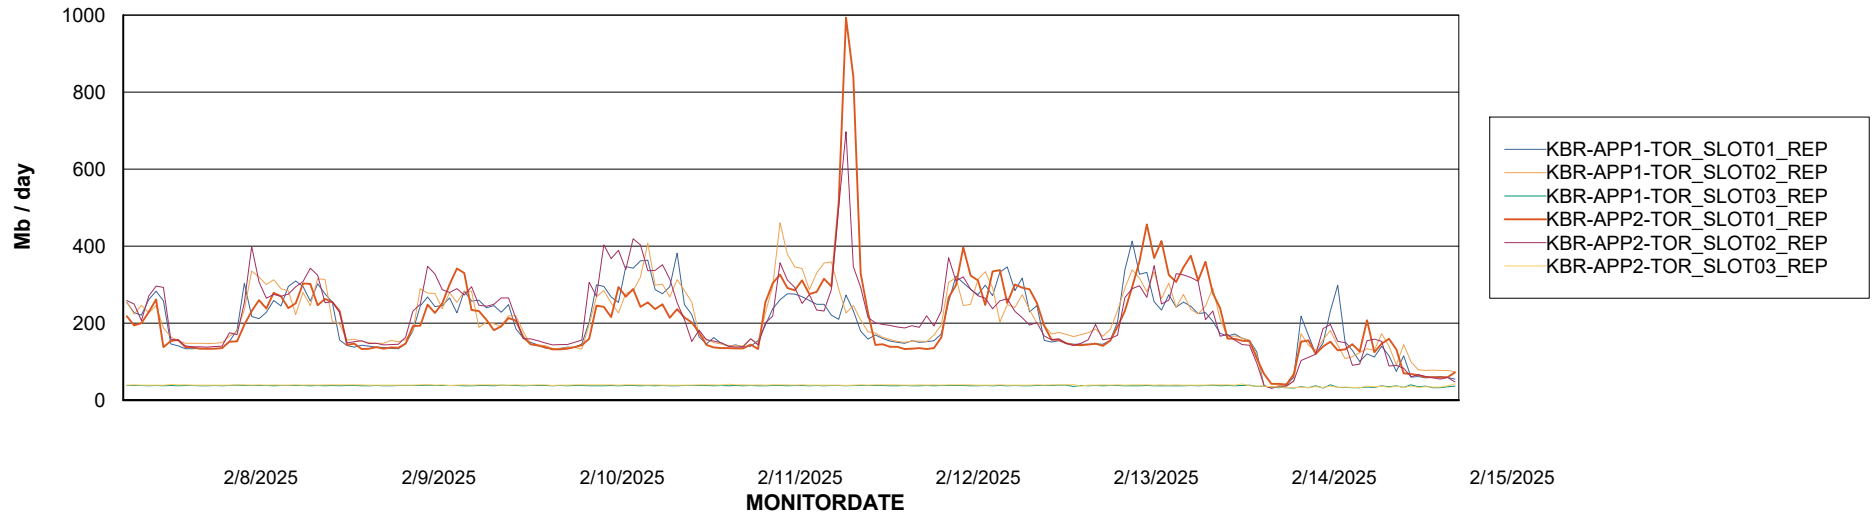

ABSSolute Application ReportServer Services

Avg memory used per ReportServer Service