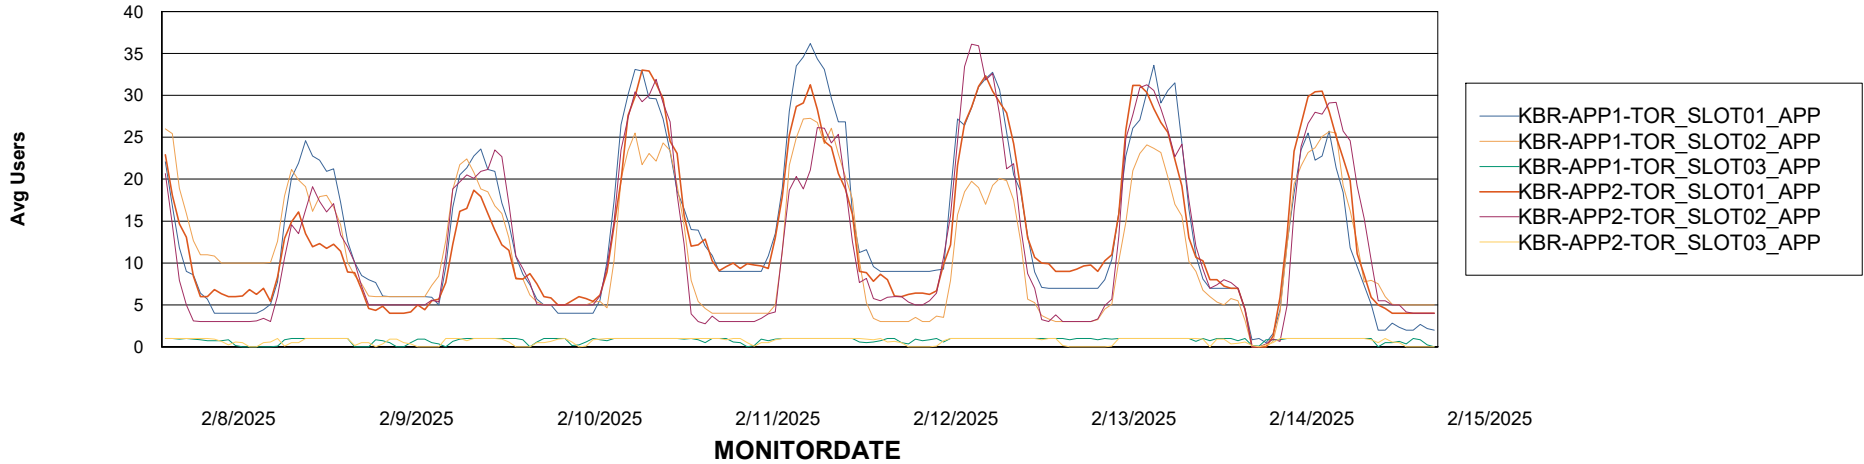

Avg users per day per ABS server