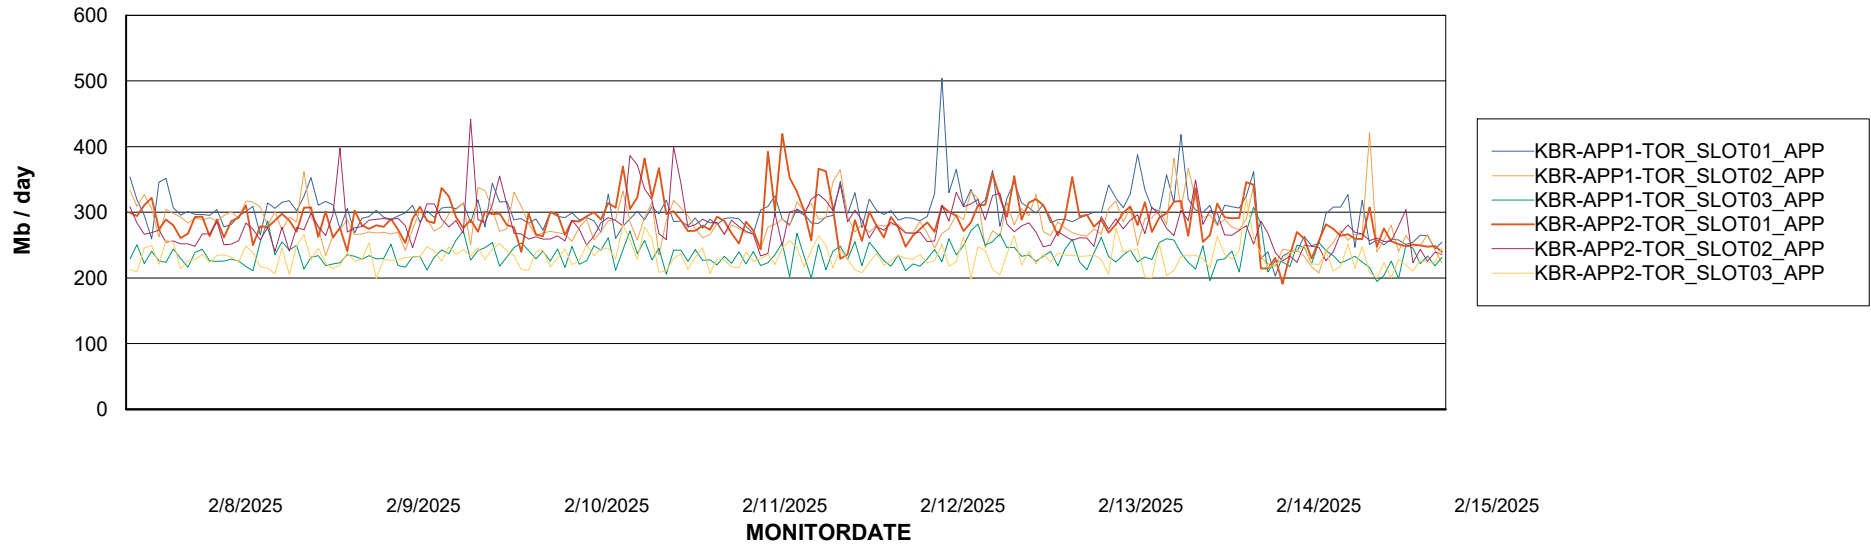

ABSSolute Application Server Services

Avg memory used per ABS Server Service