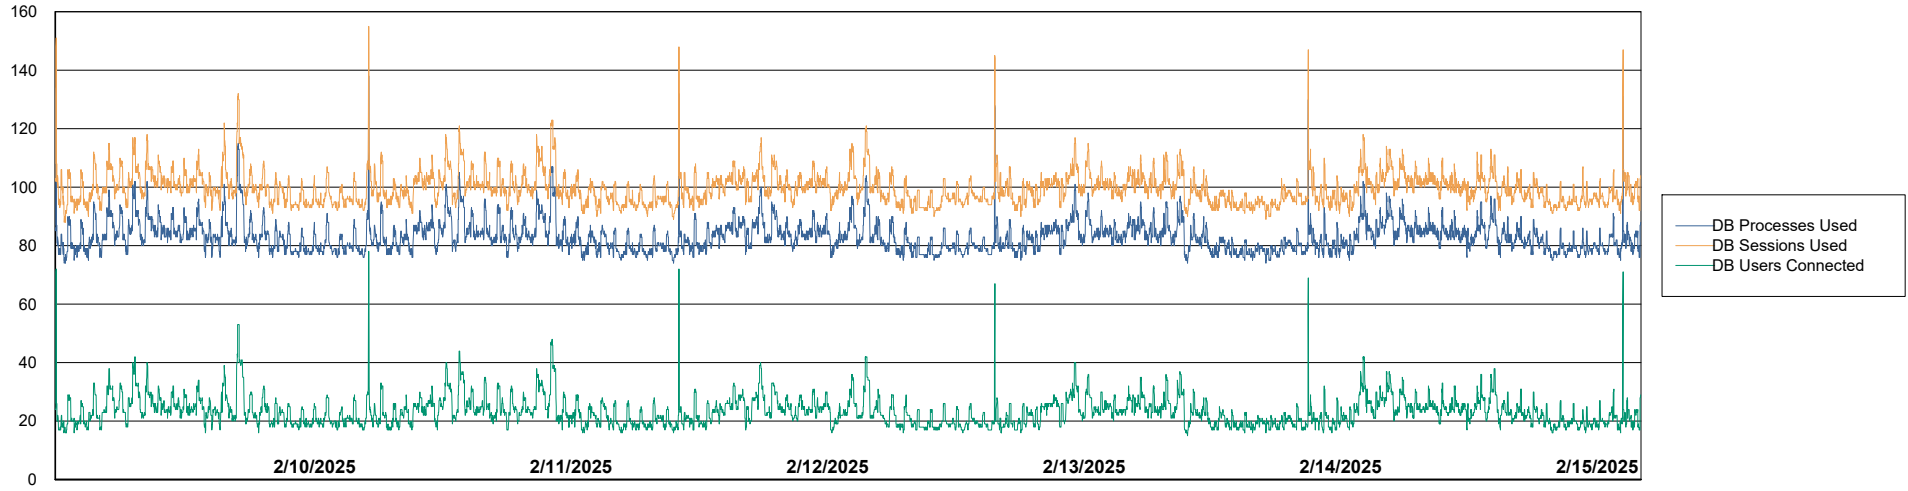

Database Performance KBR-BI-TOR_PROD_ABS1