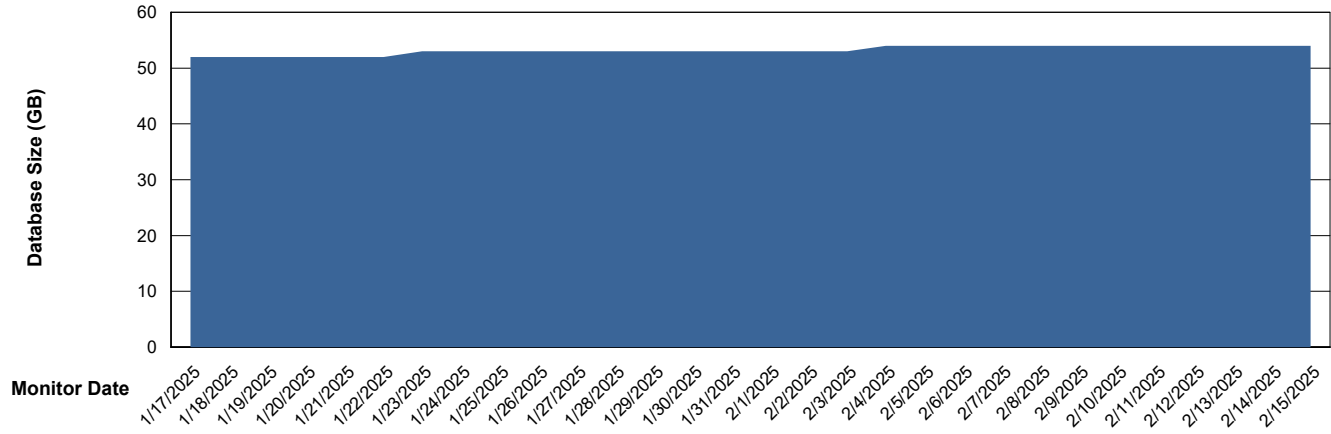

DATABASE SIZE KBR-BI-TOR_PROD_ABS1

Database growth over last month