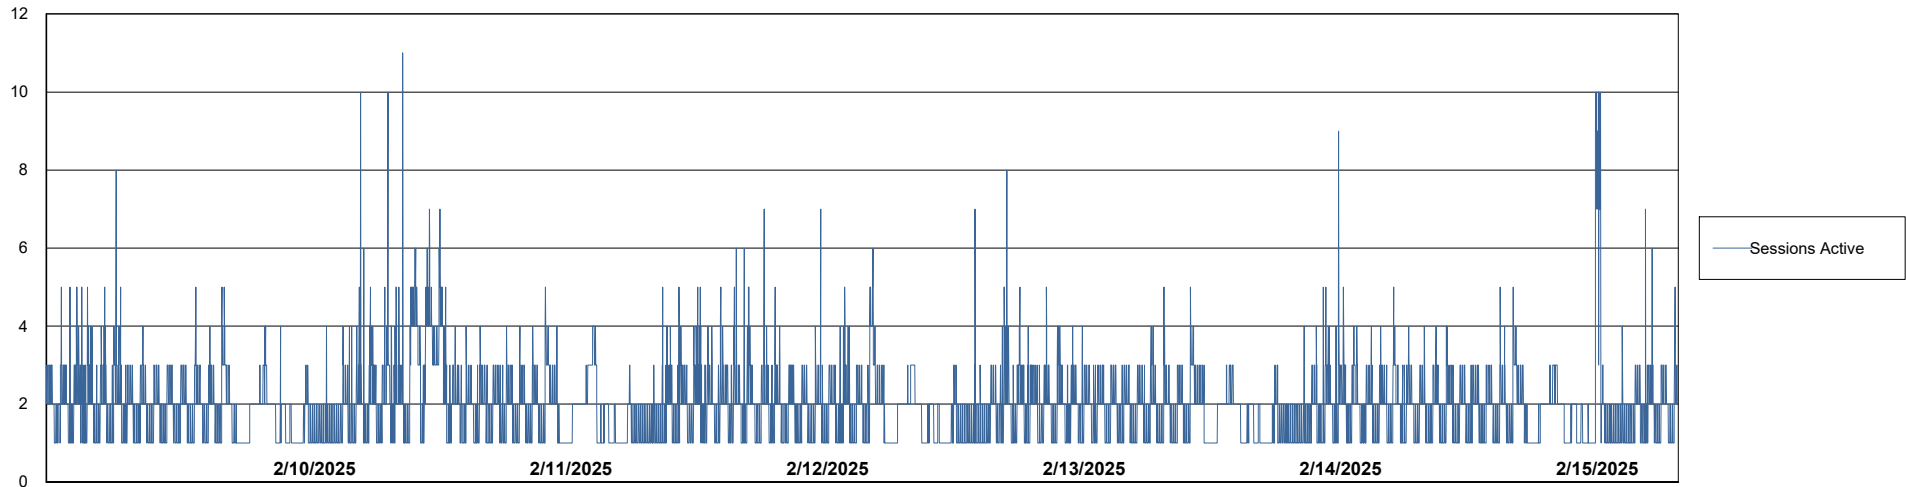

Weekly SLA Customer Report

Customer JSG_Production (24/7)
Database ID 102

Harddisk Usage JSG_PRD_WORF

	Free disk space on C: (%)	Total disk space on C: (Gb)	Used disk space on C: (Gb)
2/15/2025	49	149	76
2/14/2025	49	149	76
2/13/2025	49	149	76
2/12/2025	49	149	76
2/11/2025	49	149	76
2/10/2025	50	149	75
2/9/2025	50	149	75

Weekly SLA Customer Report

Customer JSG_Production (24/7)
Database ID 102

Database Performance JSG_PRD_BASHIR_DB_ABS1

Weekly SLA Customer Report

Customer JSG_Production (24/7)
Database ID 102

Database Performance JSG_PRD_PICARD_DB_ABS1