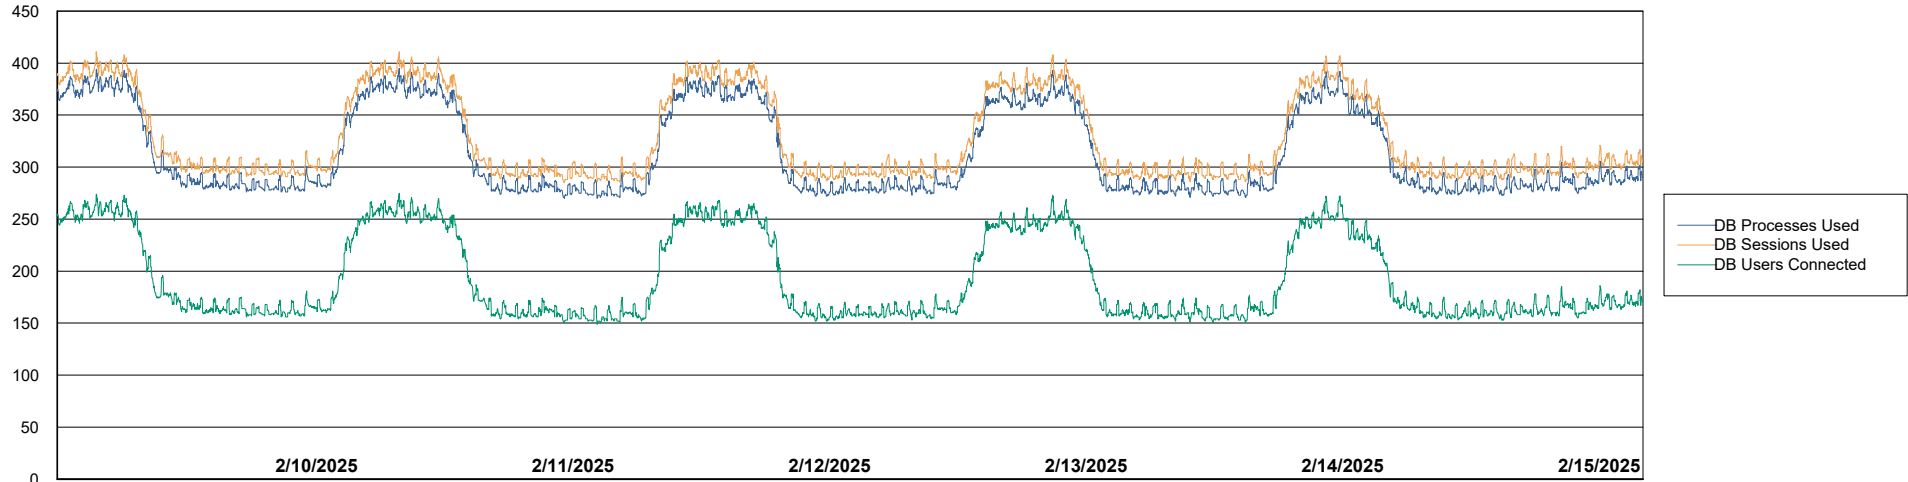

DB Processes Max 4
DB Processes Max 0
DB Processes Max 1,000

Weekly SLA Customer Report

Customer JSG_Production (24/7)
Database ID 102

Database Performance JSG_PRD_RIKER_DB_HSBABS1

Weekly SLA Customer Report