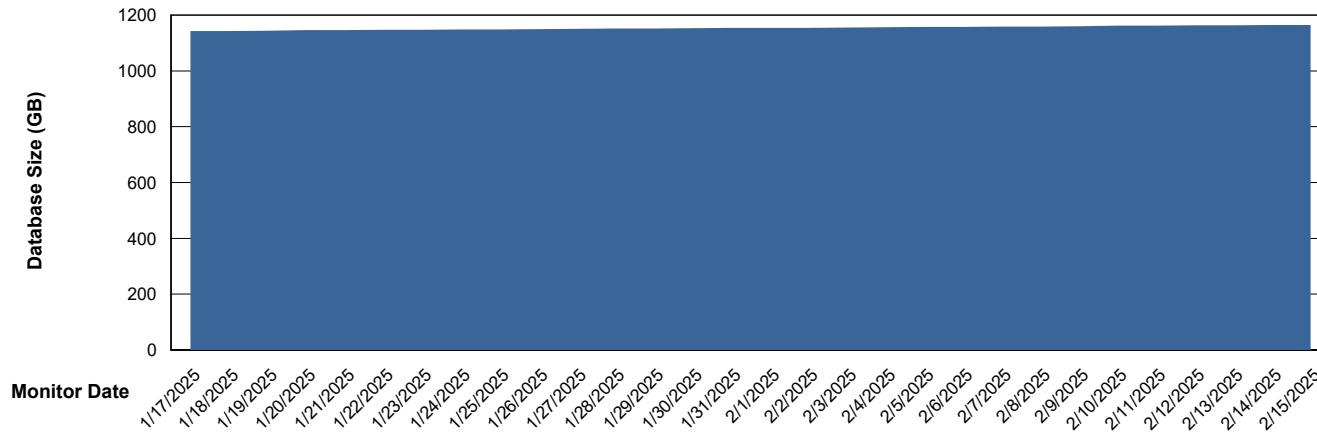

Customer JSG_Production (24/7)
Database ID 102

DATABASE SIZE JSG_PRD_BASHIR_DB_ABS1

Database growth over last month

DATABASE SIZE JSG_PRD_RIKER_DB_HSBABS1

Database growth over last month

Weekly SLA Customer Report