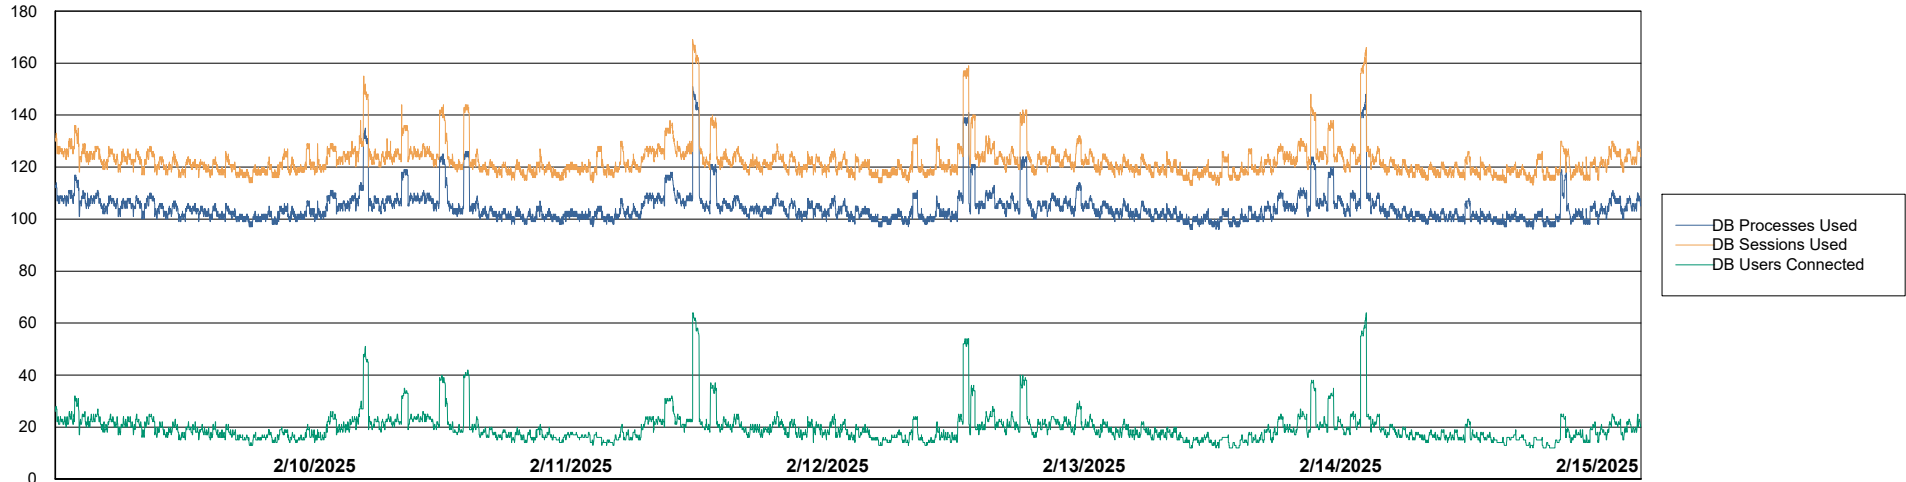

Database Performance JSG_PRD_BASHIR_DB_ABS1