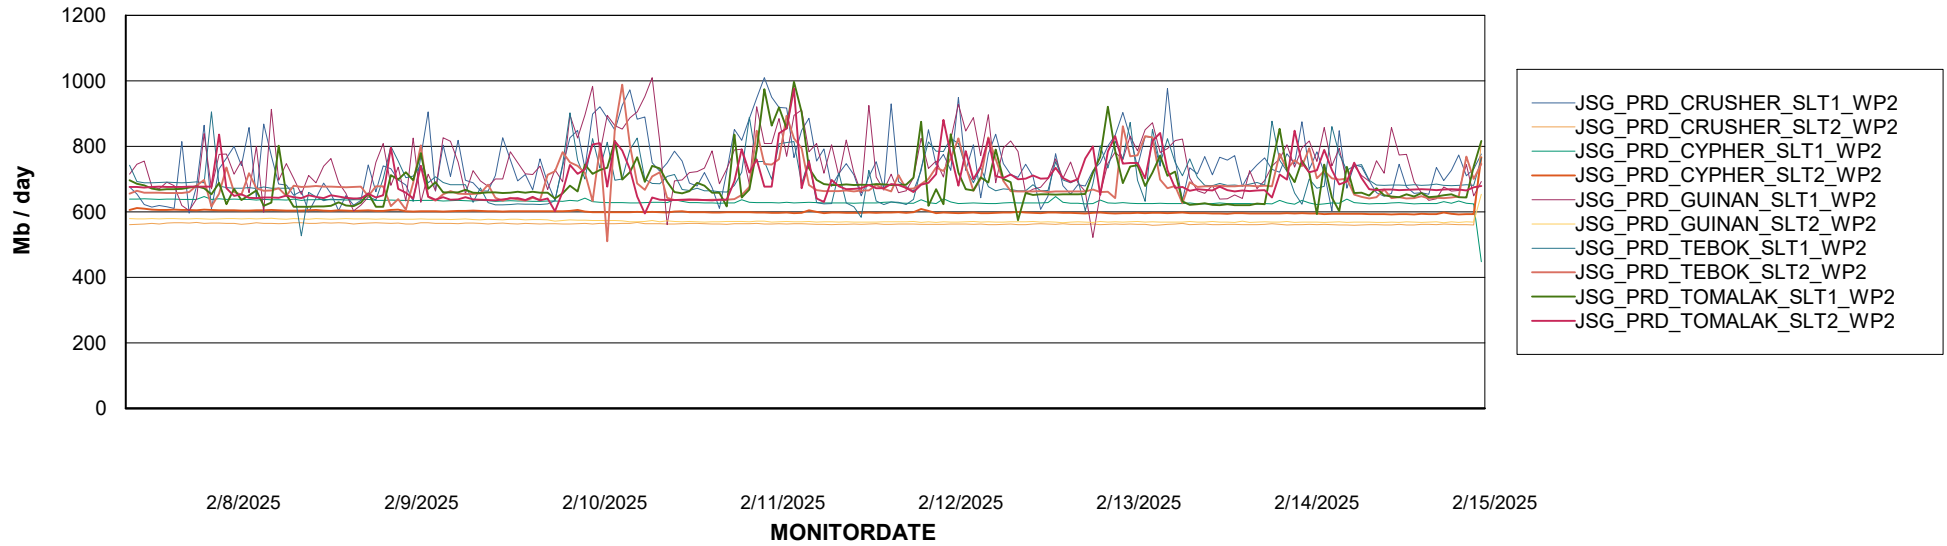

ABSSolute Web Component Services

Avg memory used per ABS Web component