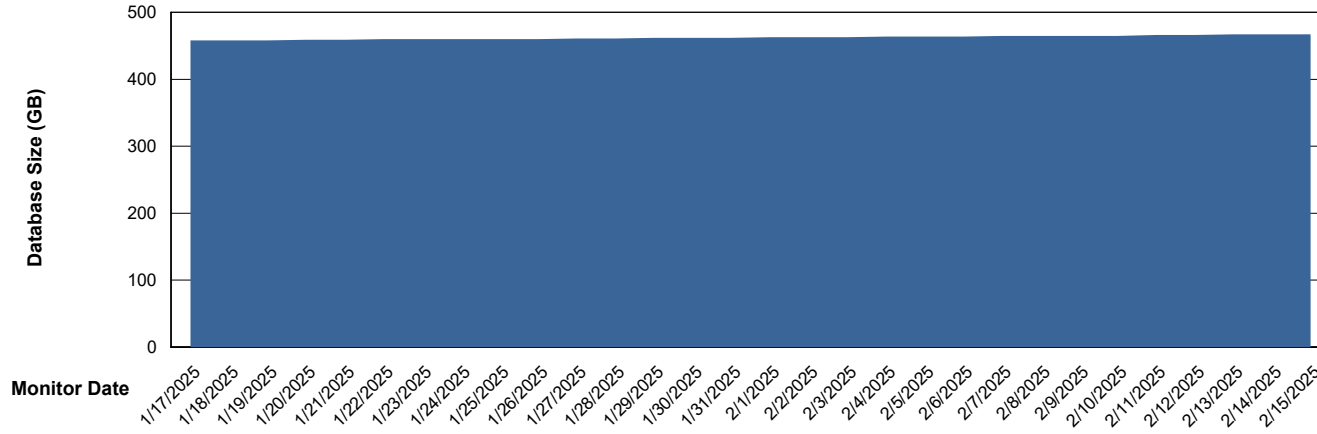

Weekly SLA Customer Report

Customer JSG_Production (24/7)
Database ID 102

Database Performance JSG_PRD_BASHIR_DB_ABS1

Weekly SLA Customer Report

Customer JSG_Production (24/7)
Database ID 102

Database Performance JSG_PRD_PICARD_DB_ABS1

DB Processes Max 4
DB Processes Max 0
DB Processes Max 1,000

Weekly SLA Customer Report

Customer JSG_Production (24/7)
Database ID 102

Database Performance JSG_PRD_RIKER_DB_HSBABS1

Weekly SLA Customer Report

Customer JSG_Production (24/7)
Database ID 102

DATABASE SIZE JSG_PRD_BASHIR_DB_ABS1

Database growth over last month

DATABASE SIZE JSG_PRD_RIKER_DB_HSBABS1

Database growth over last month

Weekly SLA Customer Report