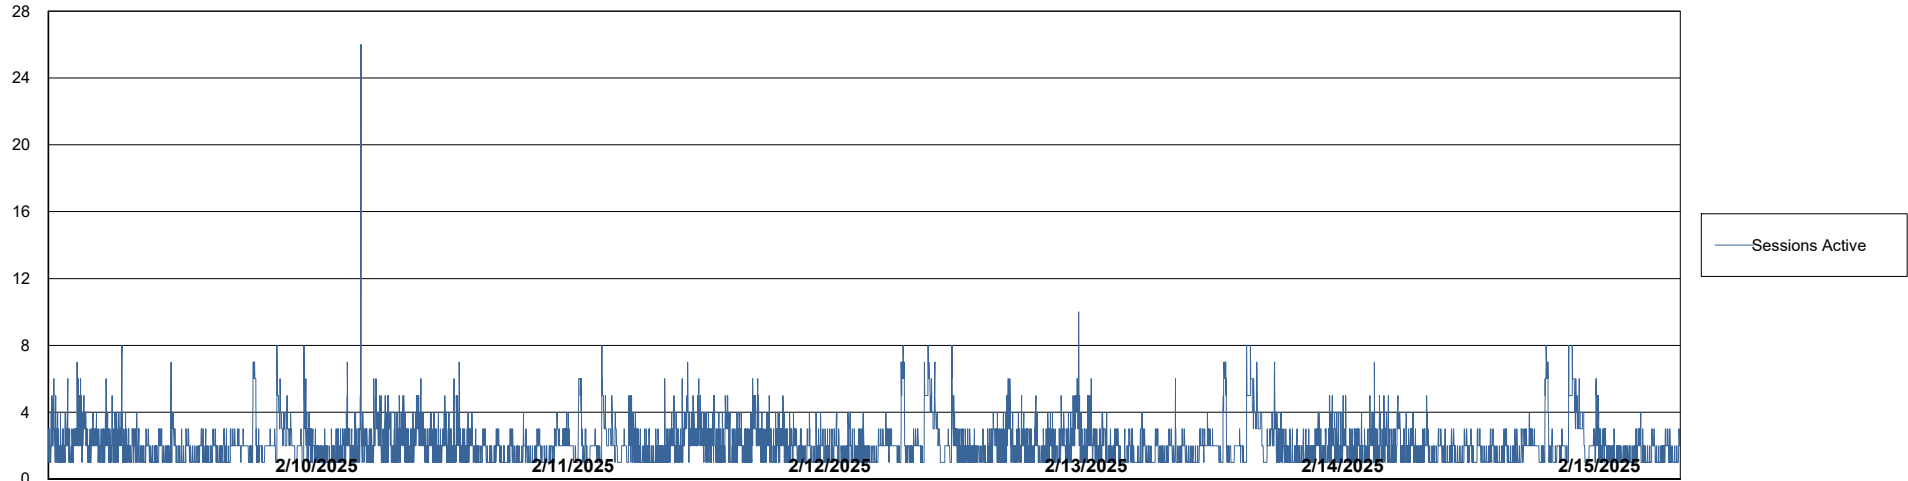

DB Processes Max 4
DB Processes Max 0
DB Processes Max 1,000

Weekly SLA Customer Report

Customer JSG_Production (24/7)
Database ID 102

Database Performance JSG_PRD_RIKER_DB_HSBABS1

Weekly SLA Customer Report