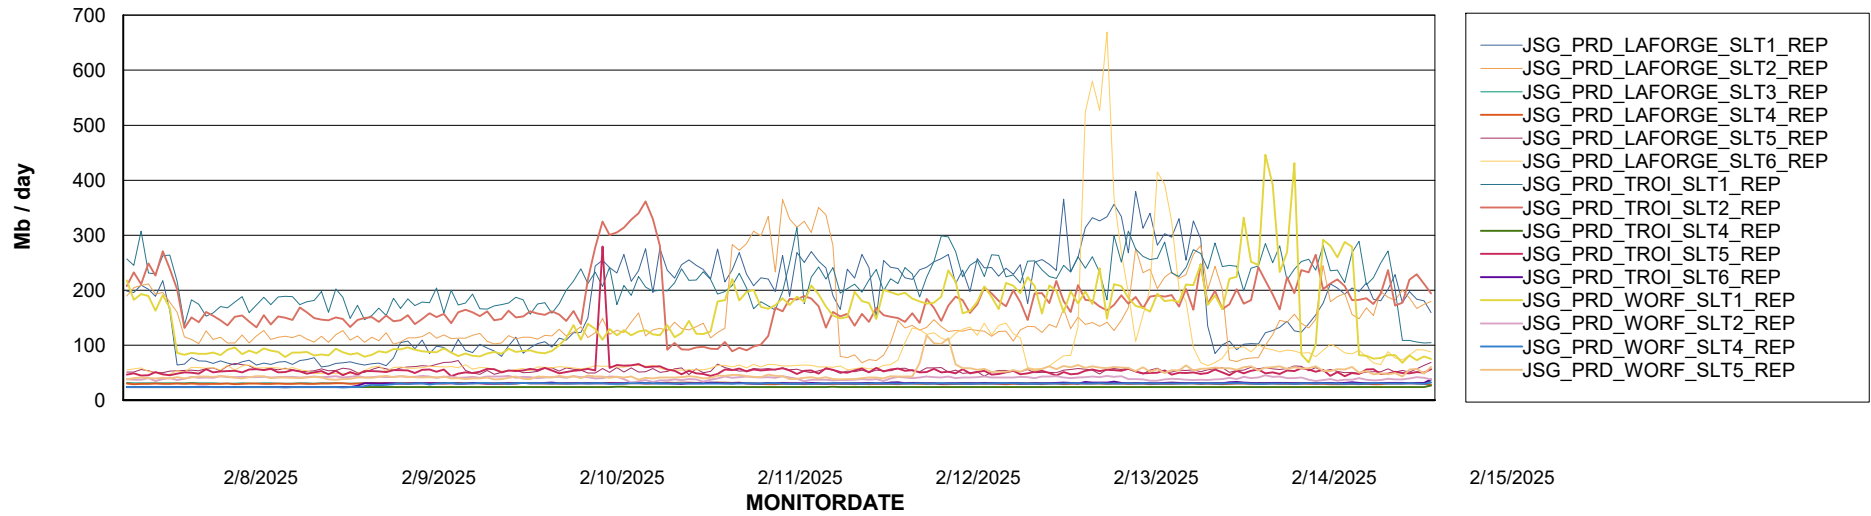

ABSSolute Application ReportServer Services

Avg memory used per ReportServer Service