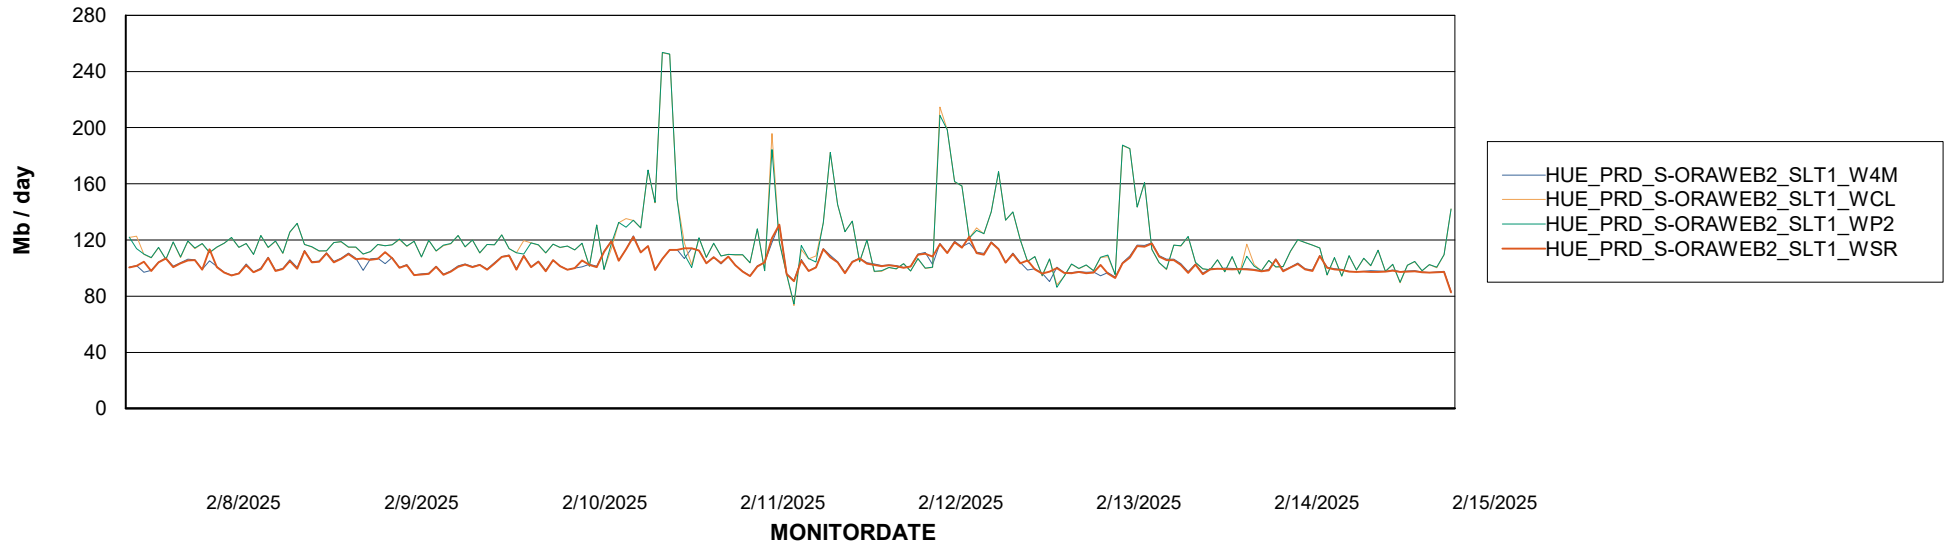

ABSSolute Web Component Services

Avg memory used per ABS Web component