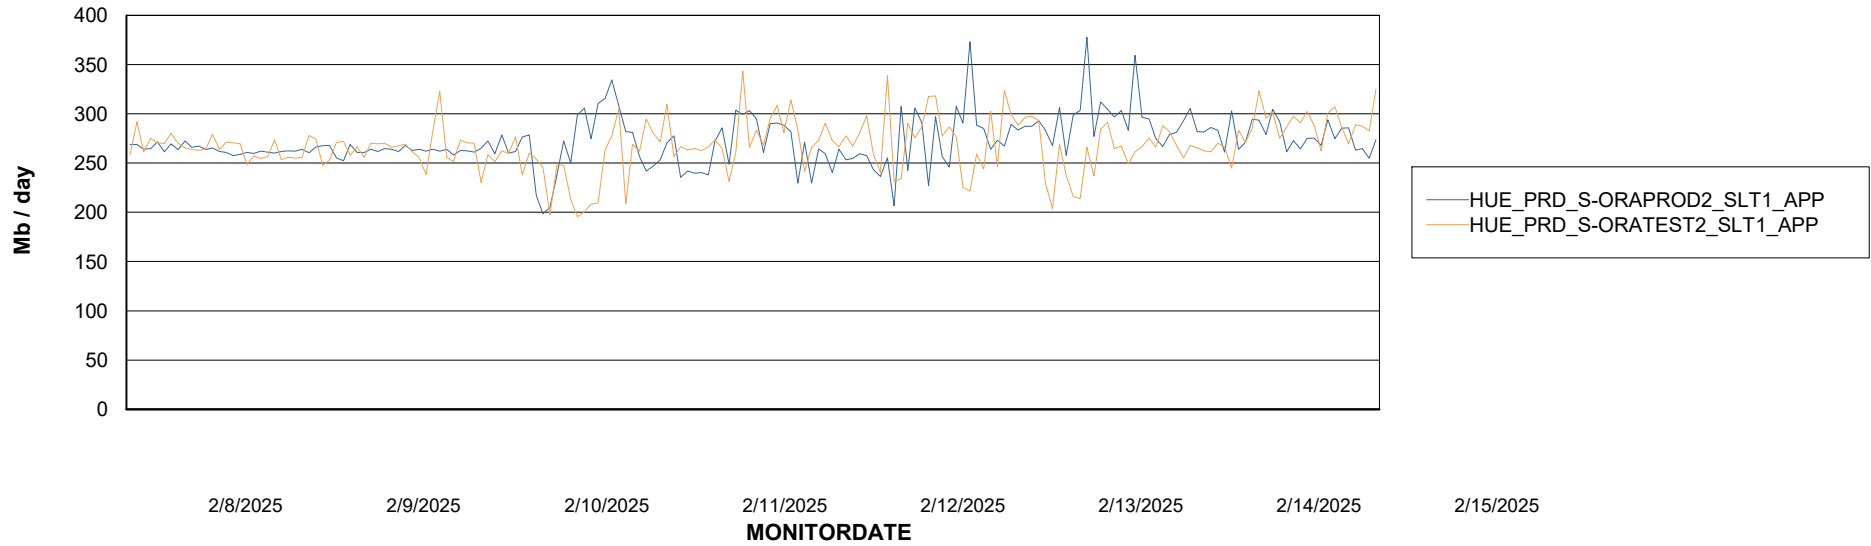

ABSSolute Application Server Services

Avg memory used per ABS Server Service