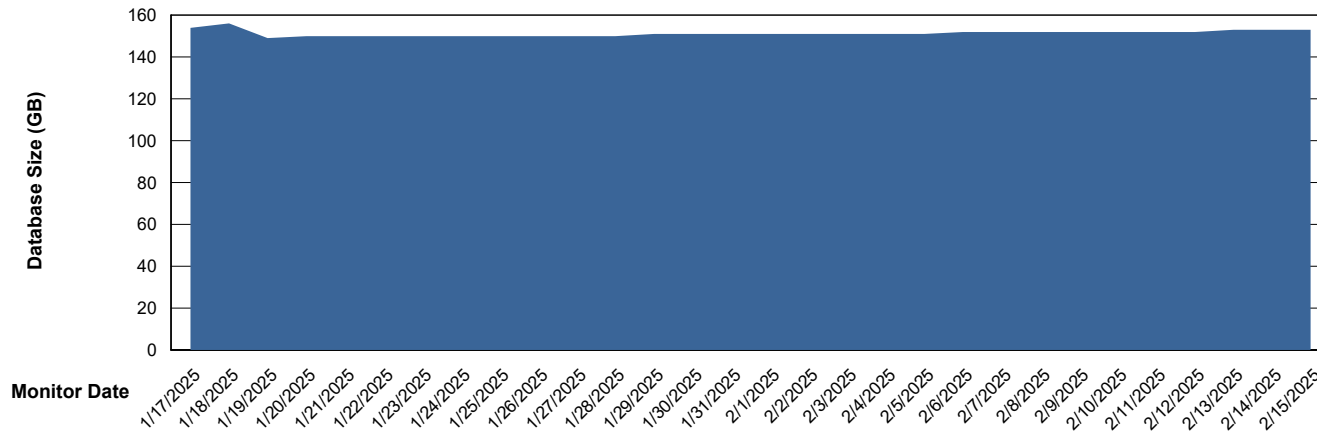

DATABASE SIZE HUE_PRD_S-ORAPROD2_ABS1

Database growth over last month