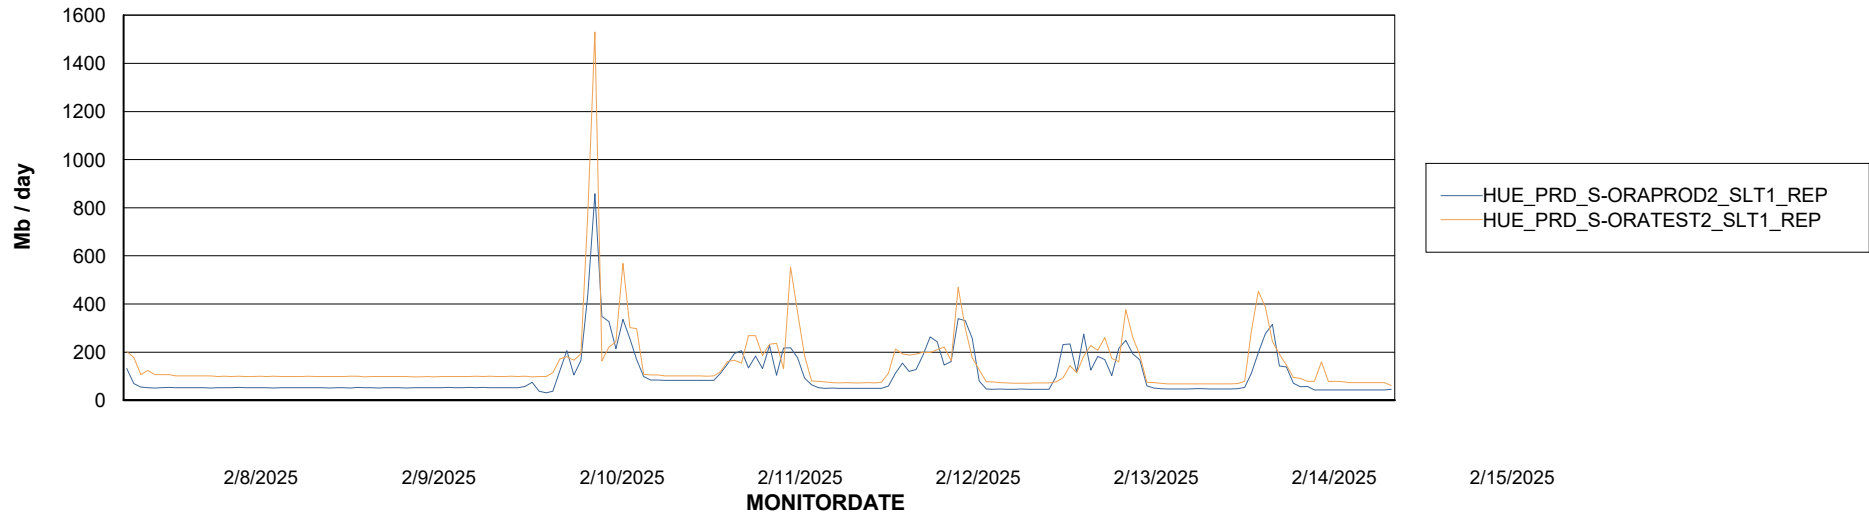

Avg memory used per ABS Server Service

Avg users per day per ABS server

Weekly SLA Customer Report

Customer HUE_Production
Database ID 154

ABSSolute Application ReportServer Services

Avg memory used per ReportServer Service