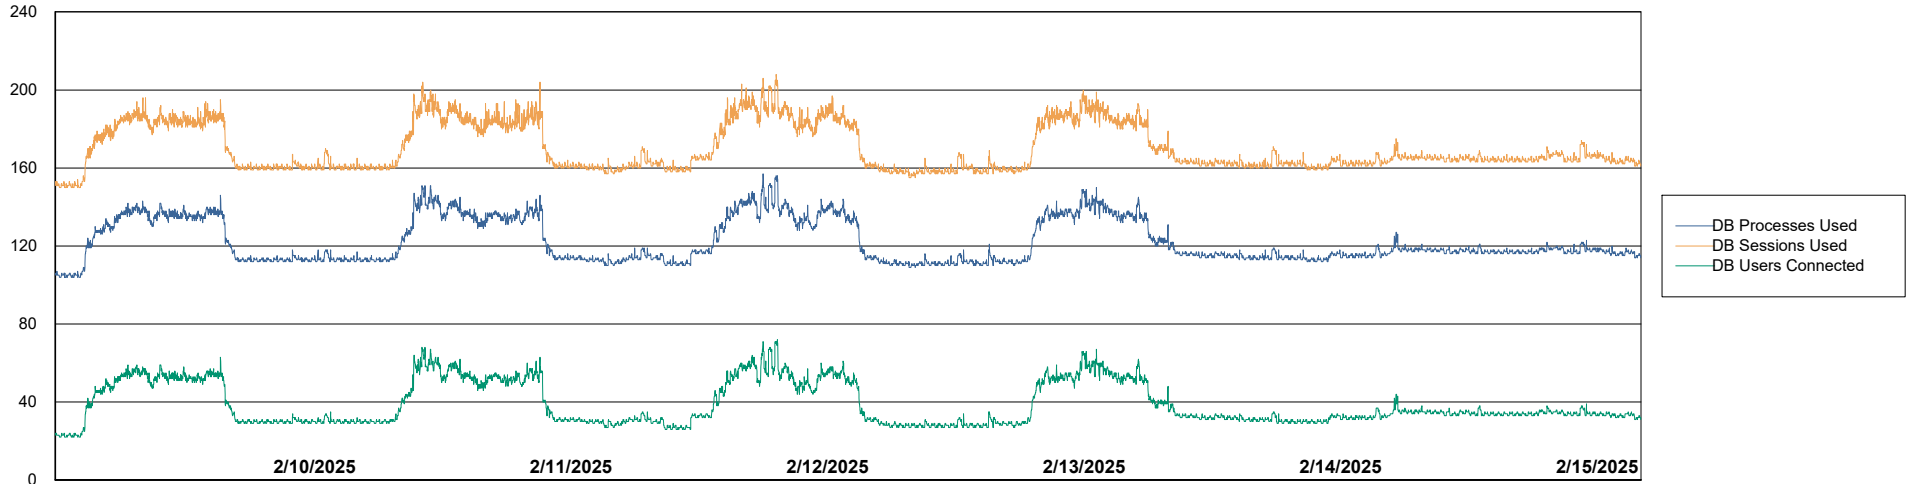

Weekly SLA Customer Report

Customer HUE_Production
Database ID 154

Database Performance HUE_PRD_S-ORABI2024_ABS1

Weekly SLA Customer Report

Customer HUE_Production
Database ID 154

Database Performance HUE_PRD_S-ORAPROD2_ABS1