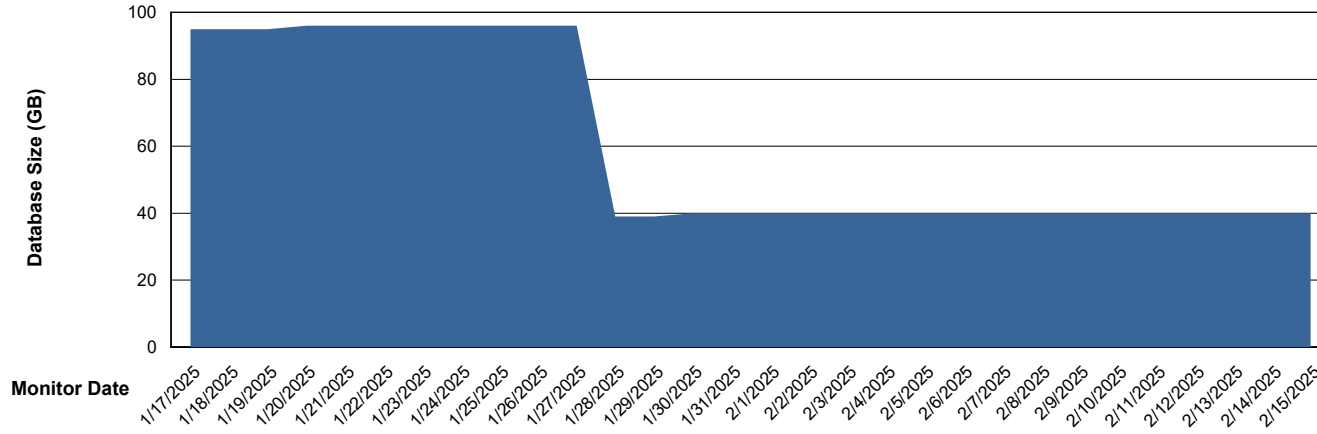

DATABASE SIZE HUE_PRD_S-ORABI2024_ABS1

Database growth over last month