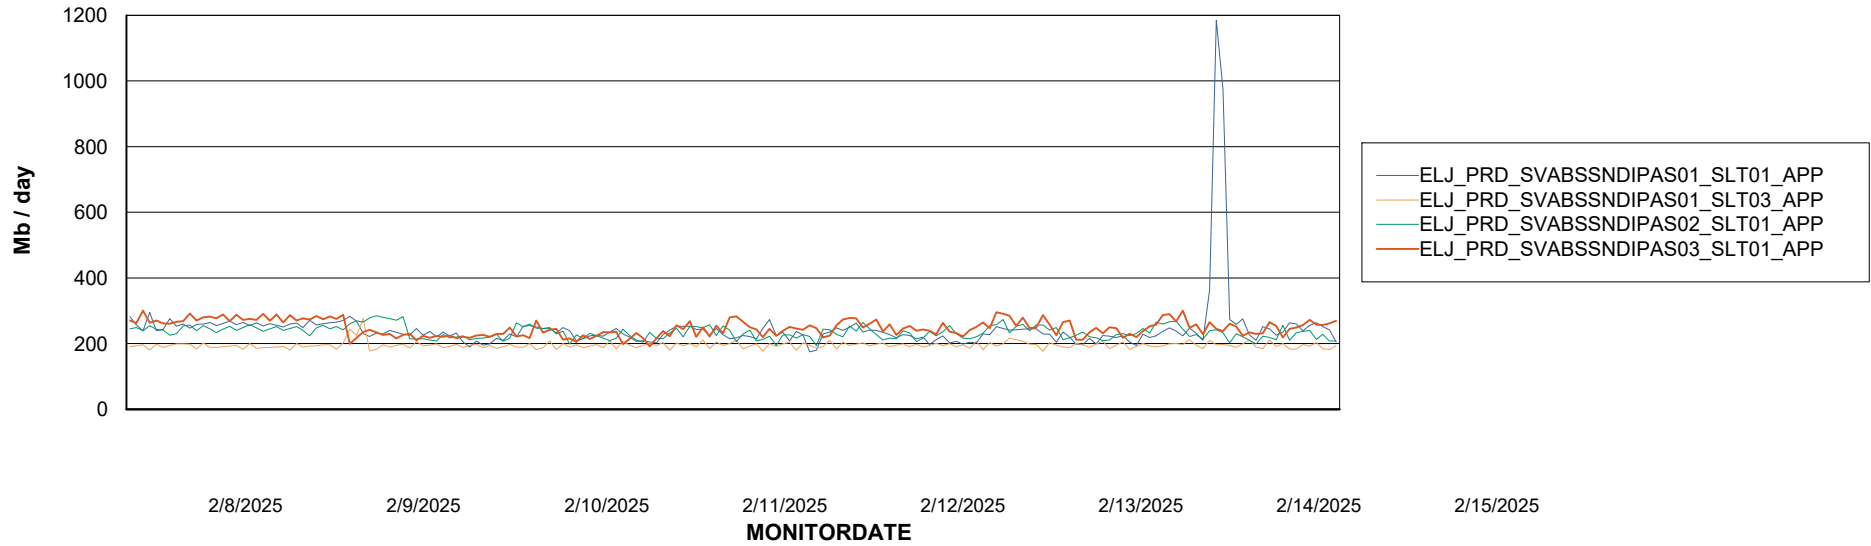

ABSSolute Application Server Services

Avg memory used per ABS Server Service