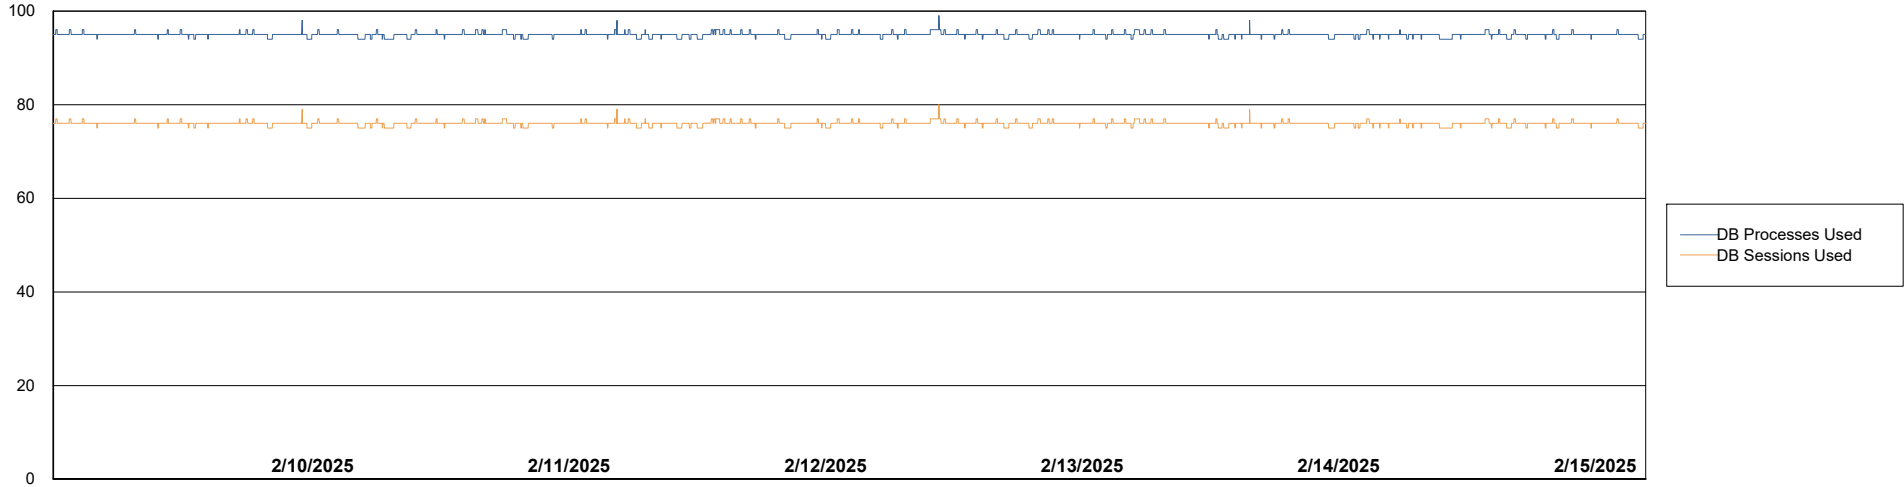

# Weekly SLA Customer Report

Customer ELJ Production  
Database ID 72

Database Performance ELJ\_PRD\_FRASEQXPRDDB02\_HSBABS1

DB Processes Max 1,000  
DB Sessions Max 0