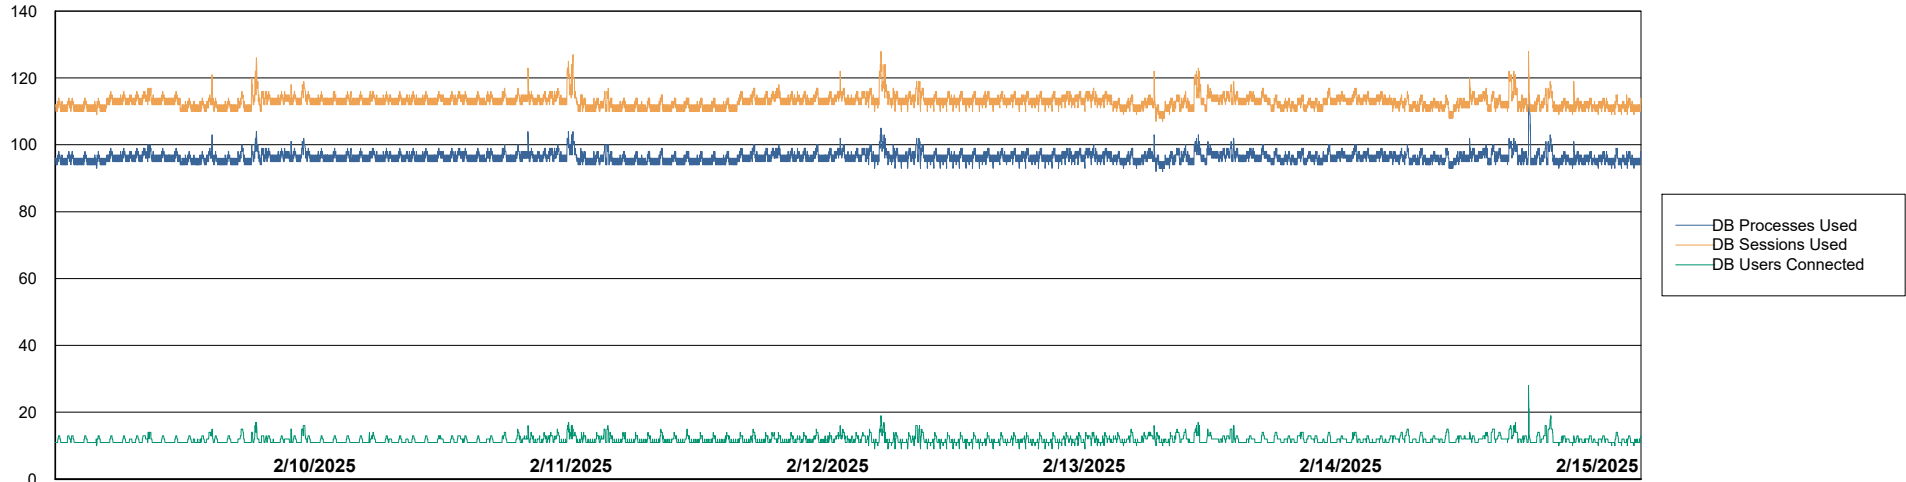

Database Performance ELJ_PRD_FRASEQXPRDDB03_ABS1