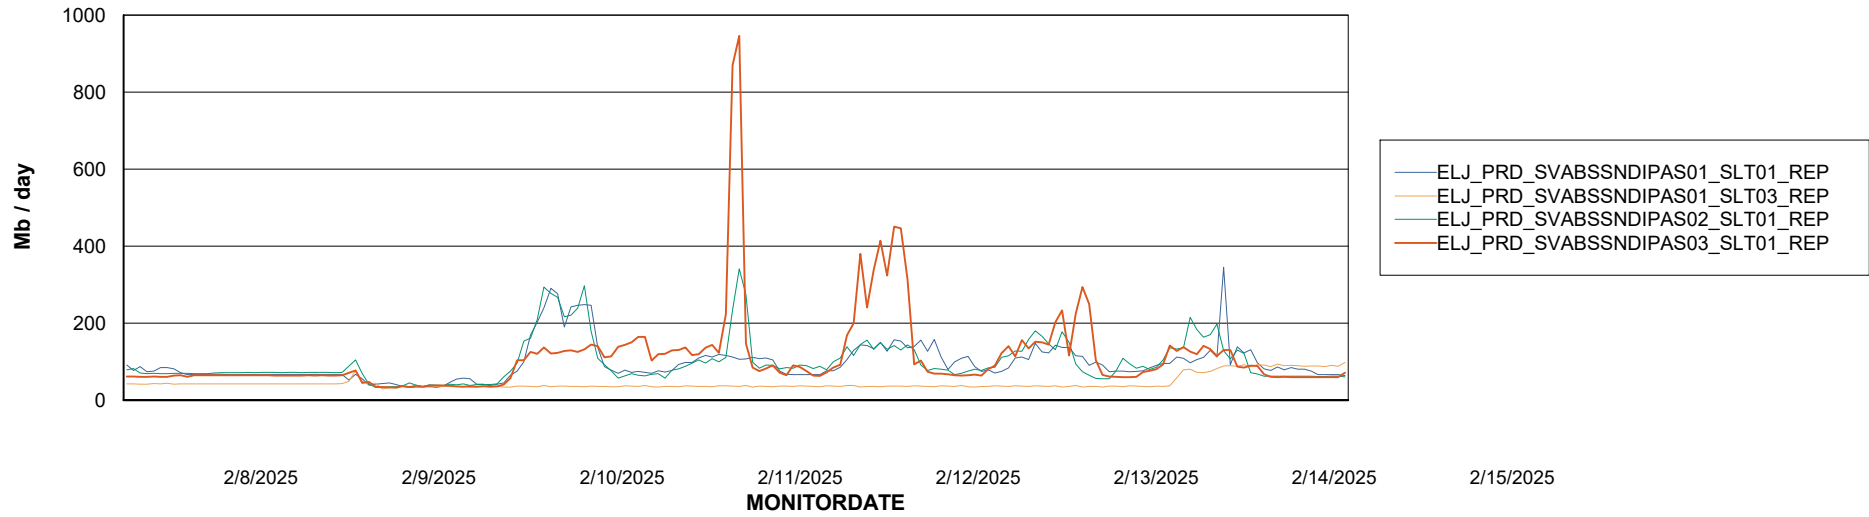

ABSSolute Application ReportServer Services

Avg memory used per ReportServer Service