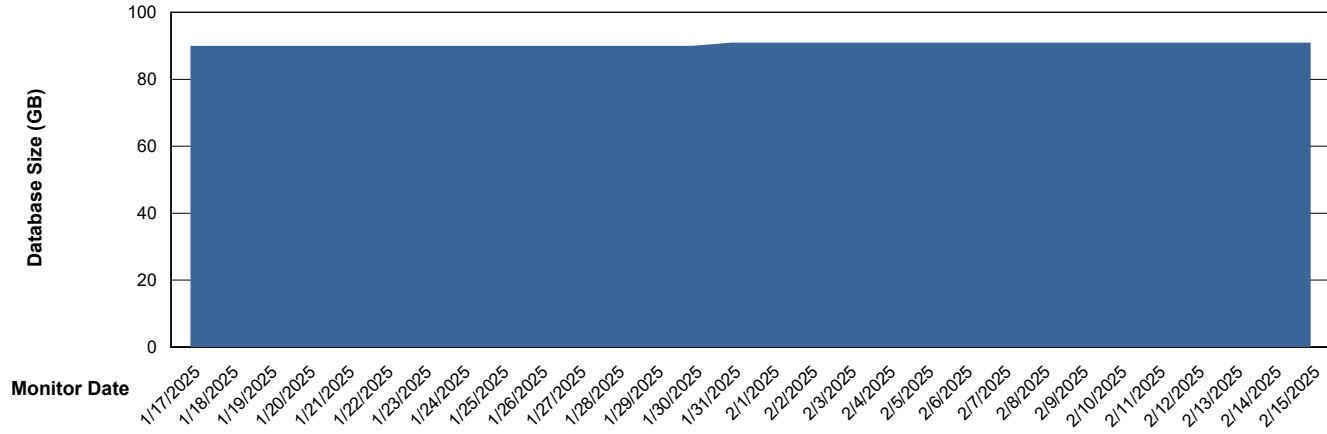

DATABASE SIZE ELJ_PRD_FRASEQXPRDDB01_ABS1

Database growth over last month