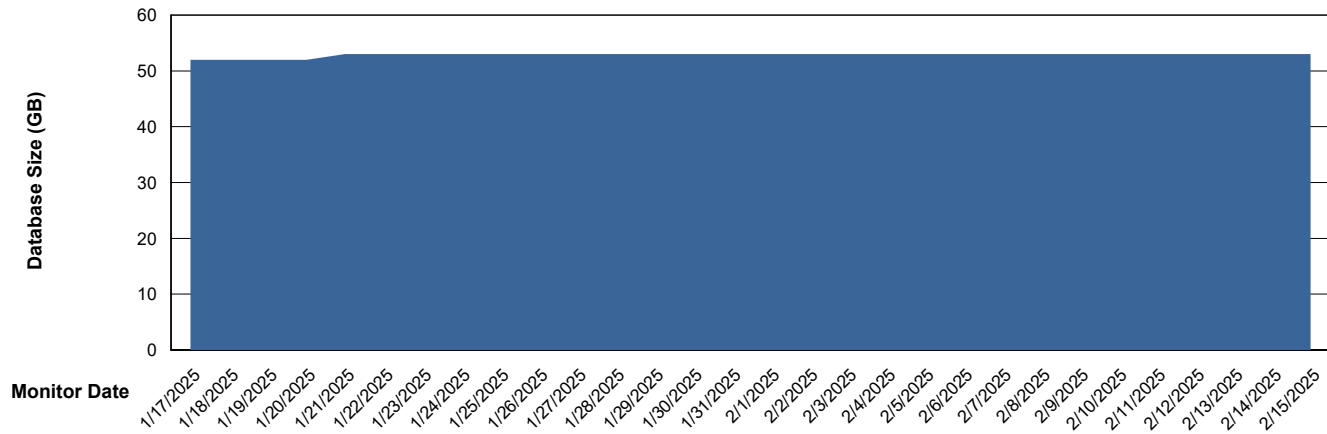

DATABASE SIZE ELJ_PRD_FRASEQXPRDDB03_ABS1

Database growth over last month