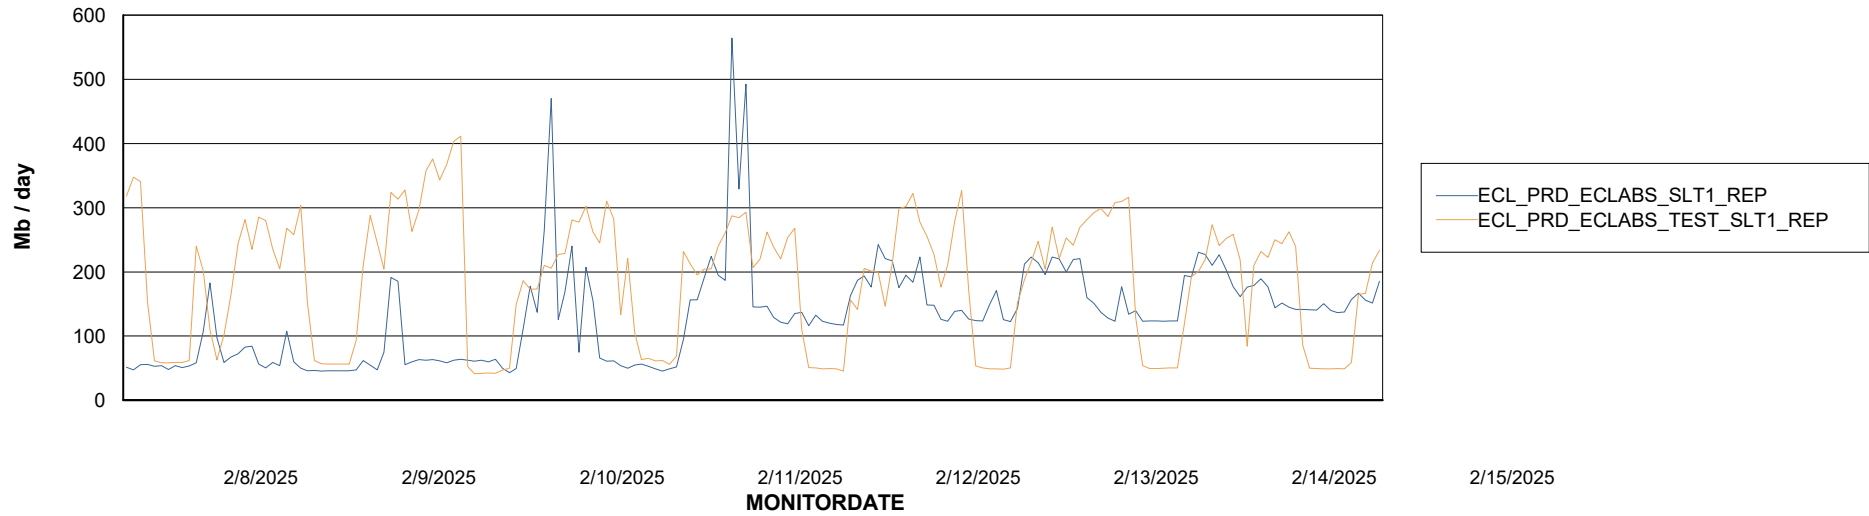

ABSSolute Application ReportServer Services

Avg memory used per ReportServer Service