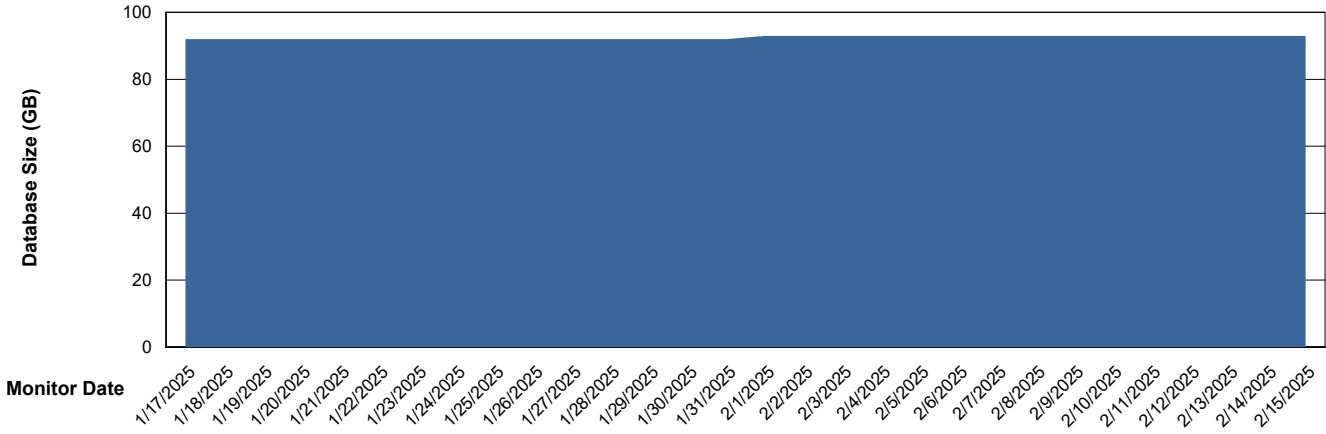

DATABASE SIZE ECL_PRD_ECLABS_ABS1

Database growth over last month

Database Tablespace ECL_PRD_ECLABS_ABS1

Date	Tablespace Name	Filesize (Gb)	Usedsize (Gb)	Percentage free
2/15/2025	ABSDATA	81	66	18
	INDX	10	8	24
2/14/2025	ABSDATA	81	66	18
	INDX	10	8	24
2/13/2025	ABSDATA	81	66	18
	INDX	10	8	24
2/12/2025	ABSDATA	81	66	18
	INDX	10	8	24
2/11/2025	ABSDATA	81	66	18
	INDX	10	8	24
2/10/2025	ABSDATA	81	66	18
	INDX	10	8	24
2/9/2025	ABSDATA	81	66	18
	INDX	10	8	24