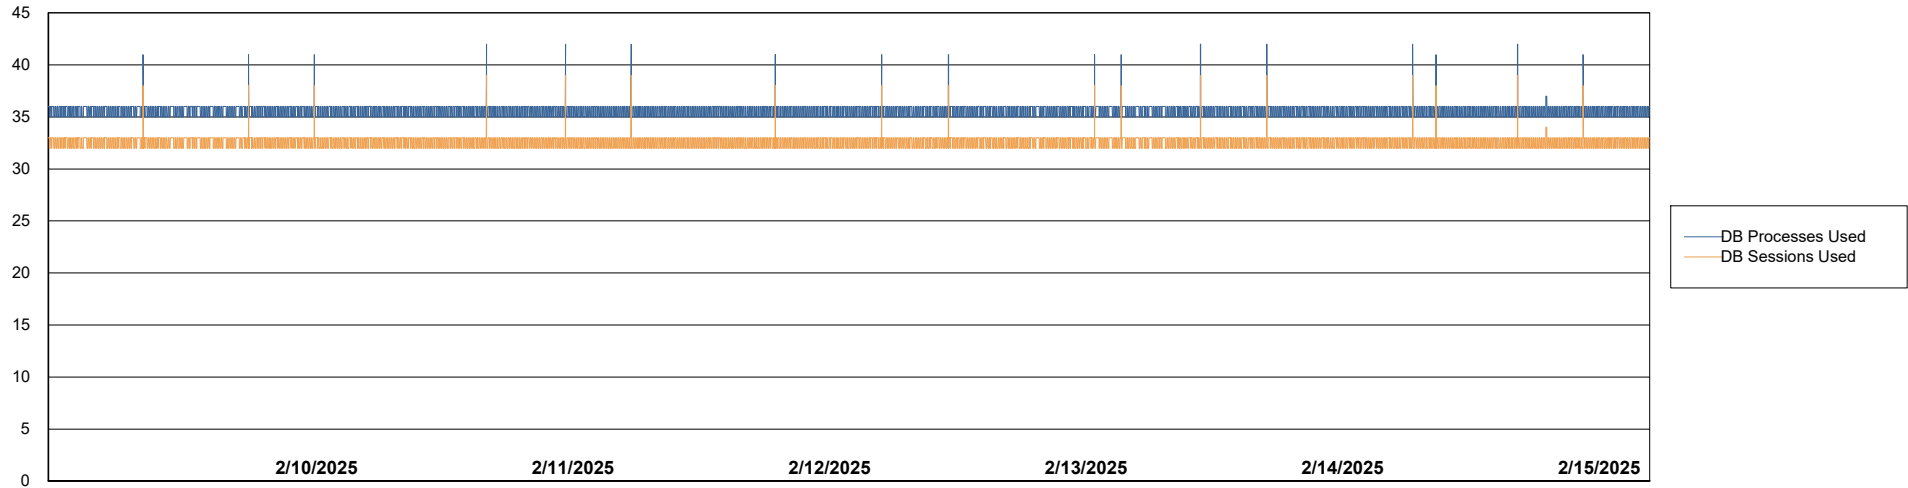

Database Performance ECL_PRD_ECLABS-TEST_HSBABS1

DB Processes Max 1,000