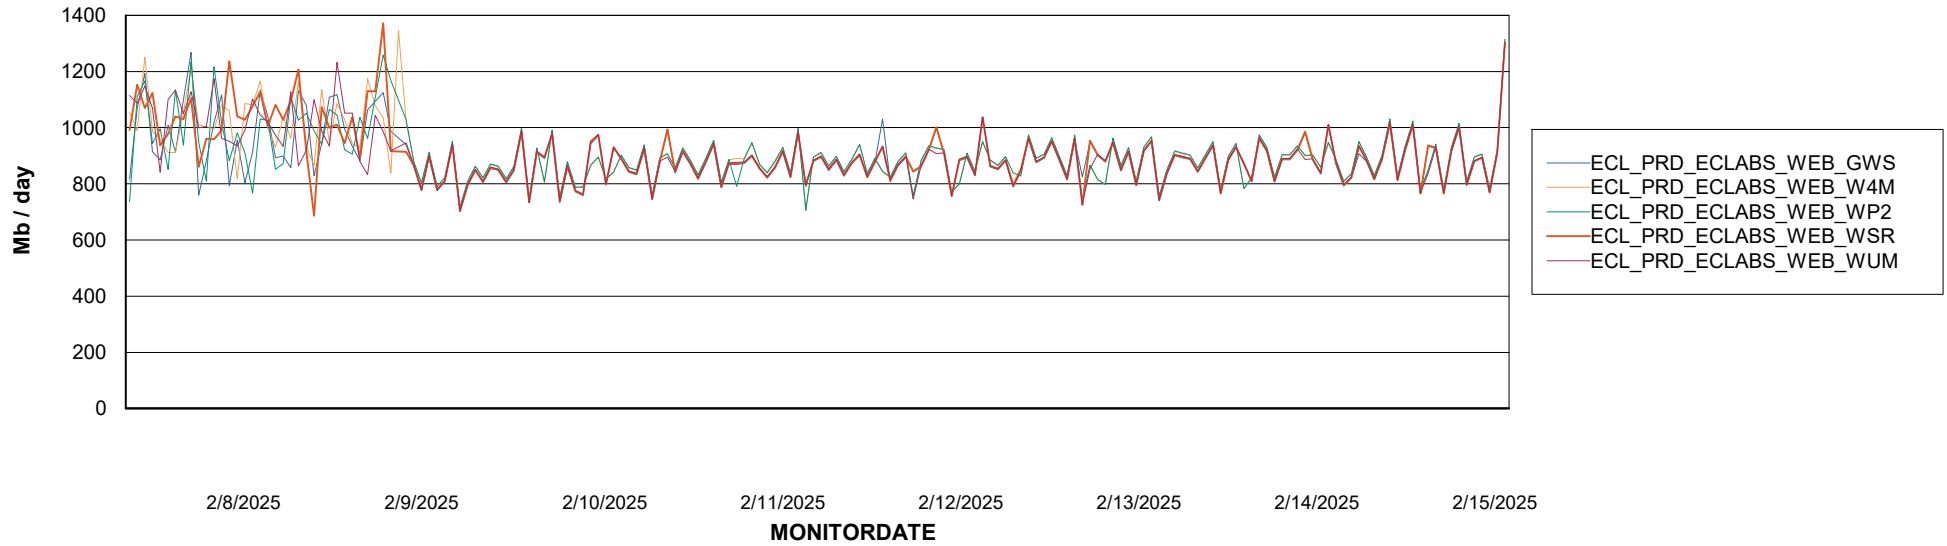

ABSSolute Web Component Services

Avg memory used per ABS Web component