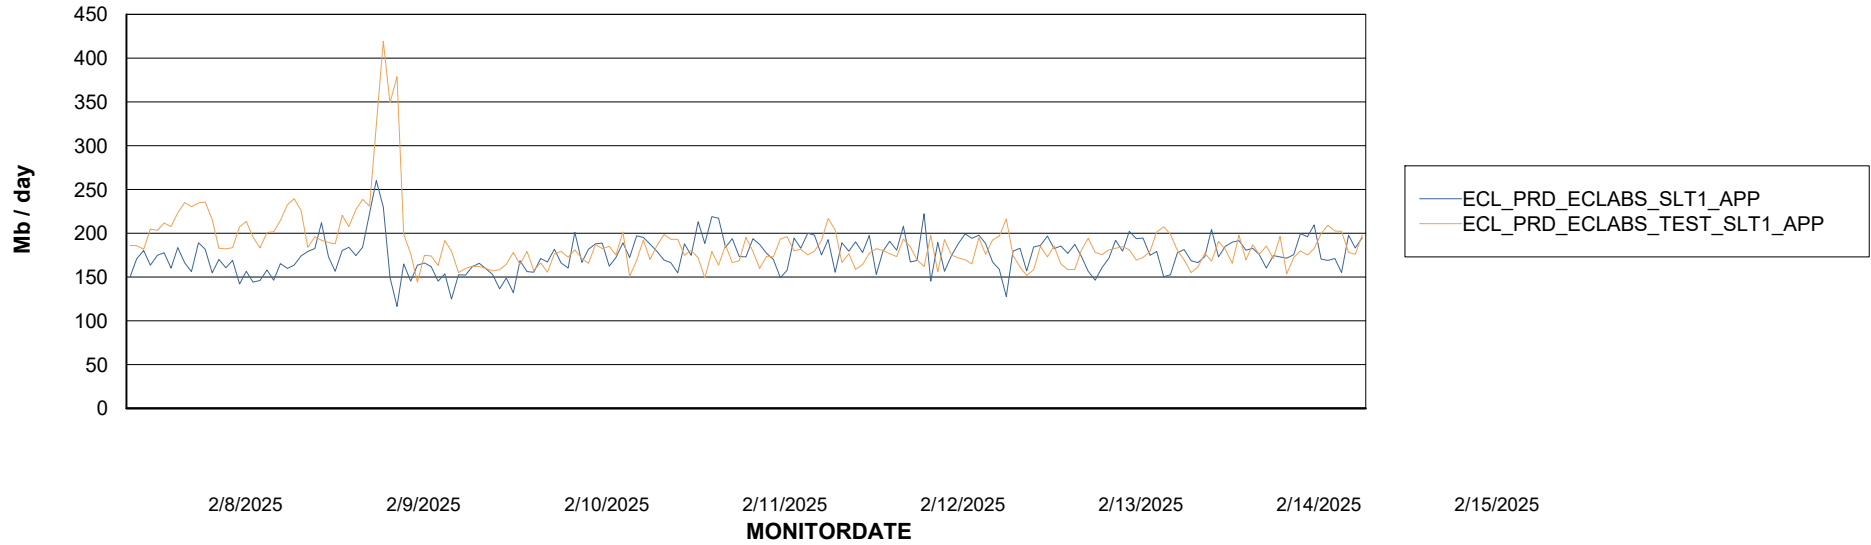

ABSSolute Application Server Services

Avg memory used per ABS Server Service