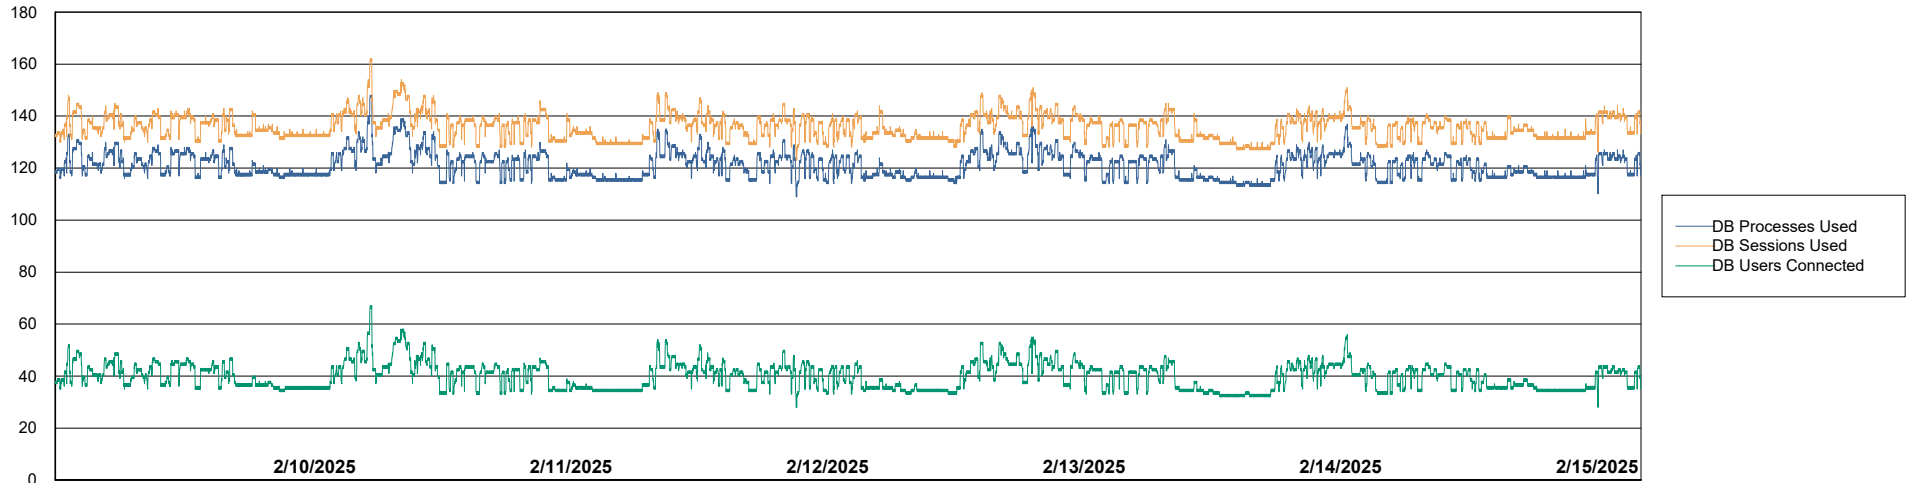

Database Performance ECL_PRD_ECLABS_ABS1