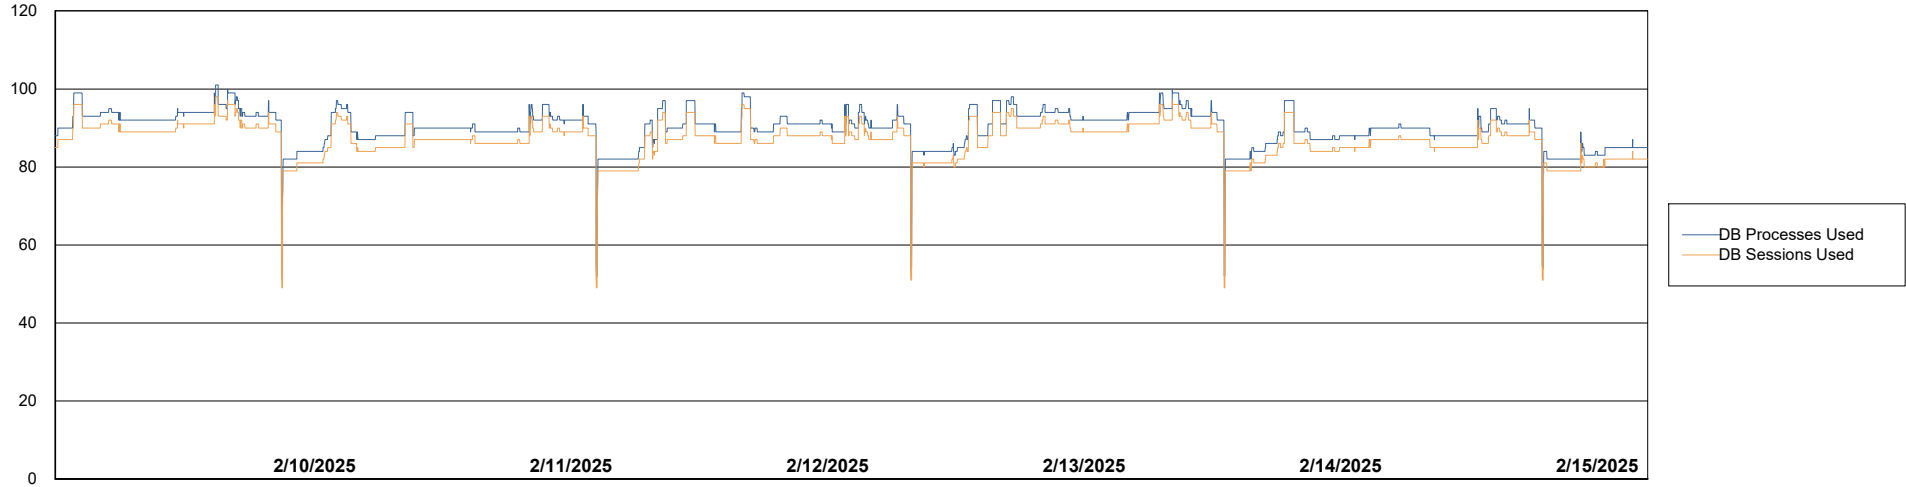

Database Performance DFD_PRD_S-S-ORACLE01-F_ABS1

DB Processes Max 4
DB Sessions Max 600