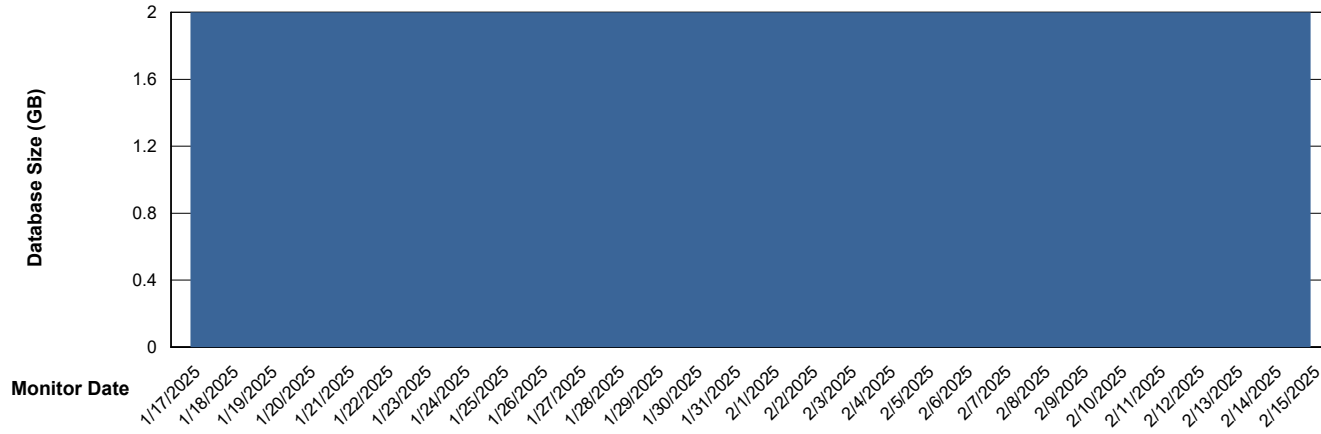

DATABASE SIZE DFD_PRD_S-S-ABSBI-V_ABS1

Database growth over last month