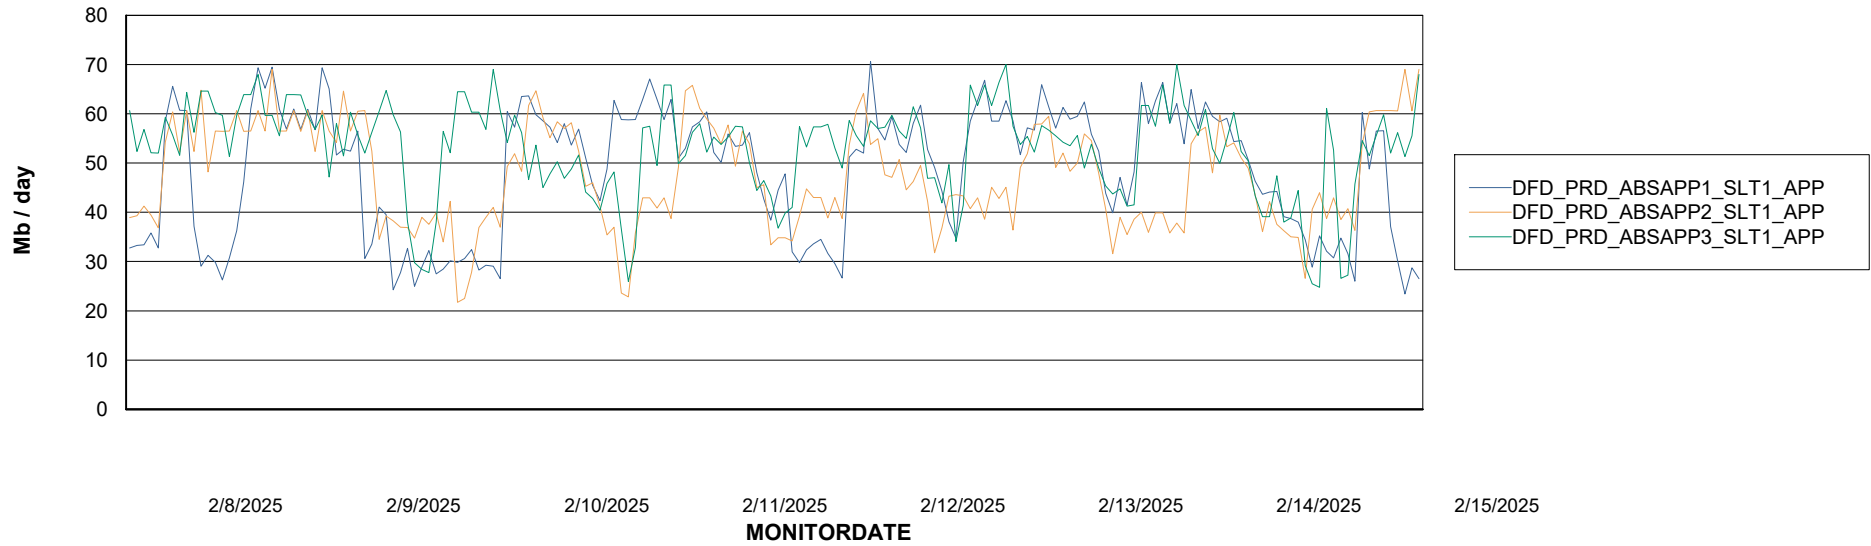

ABSSolute Application Server Services

Avg memory used per ABS Server Service