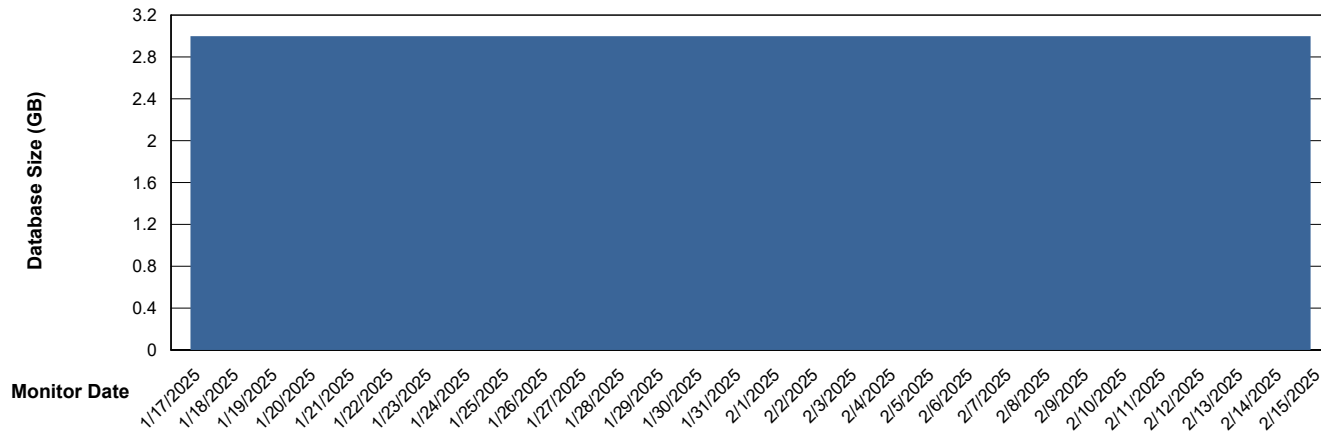

DATABASE SIZE DFD_PRD_S-S-ORACLE01-F_ABS1

Database growth over last month