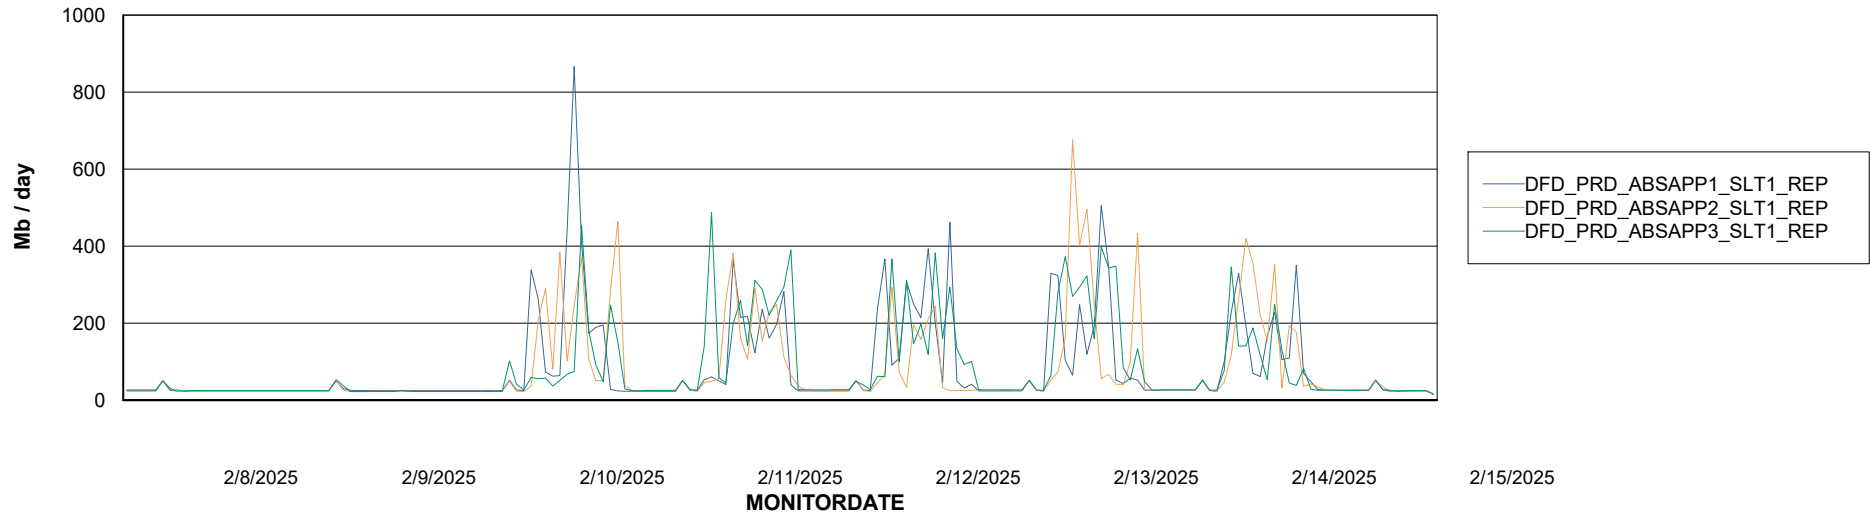

ABSSolute Application ReportServer Services

Avg memory used per ReportServer Service