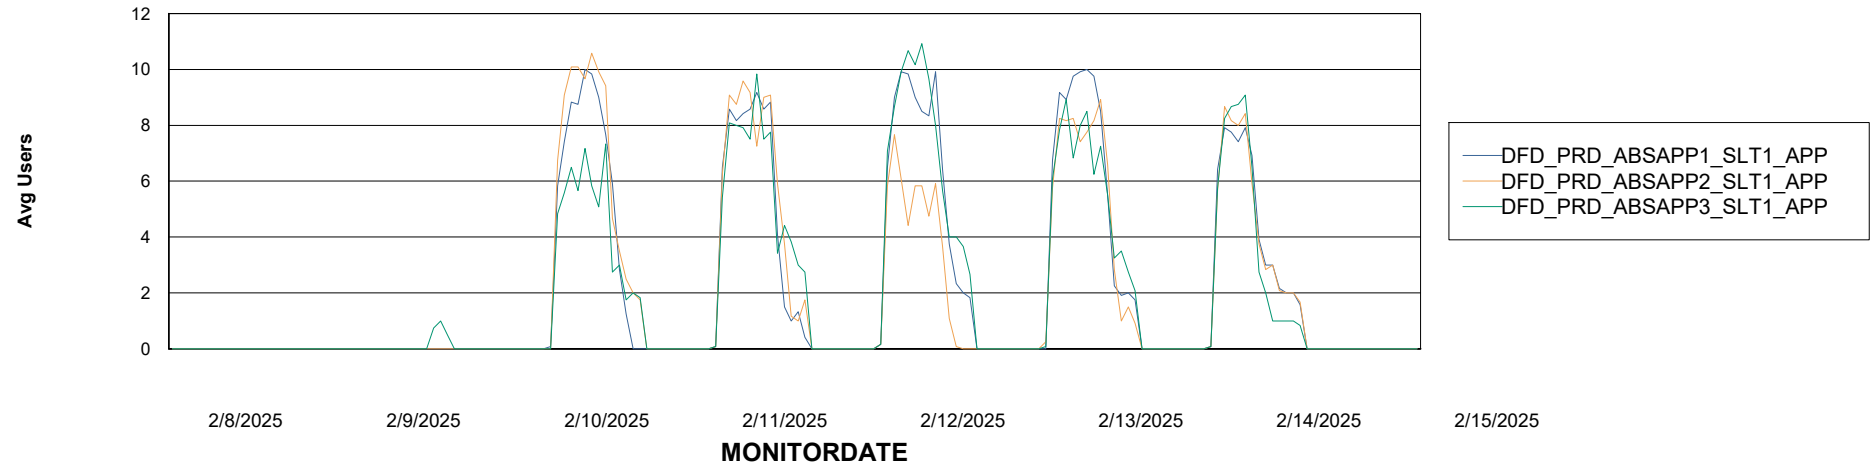

Avg users per day per ABS server