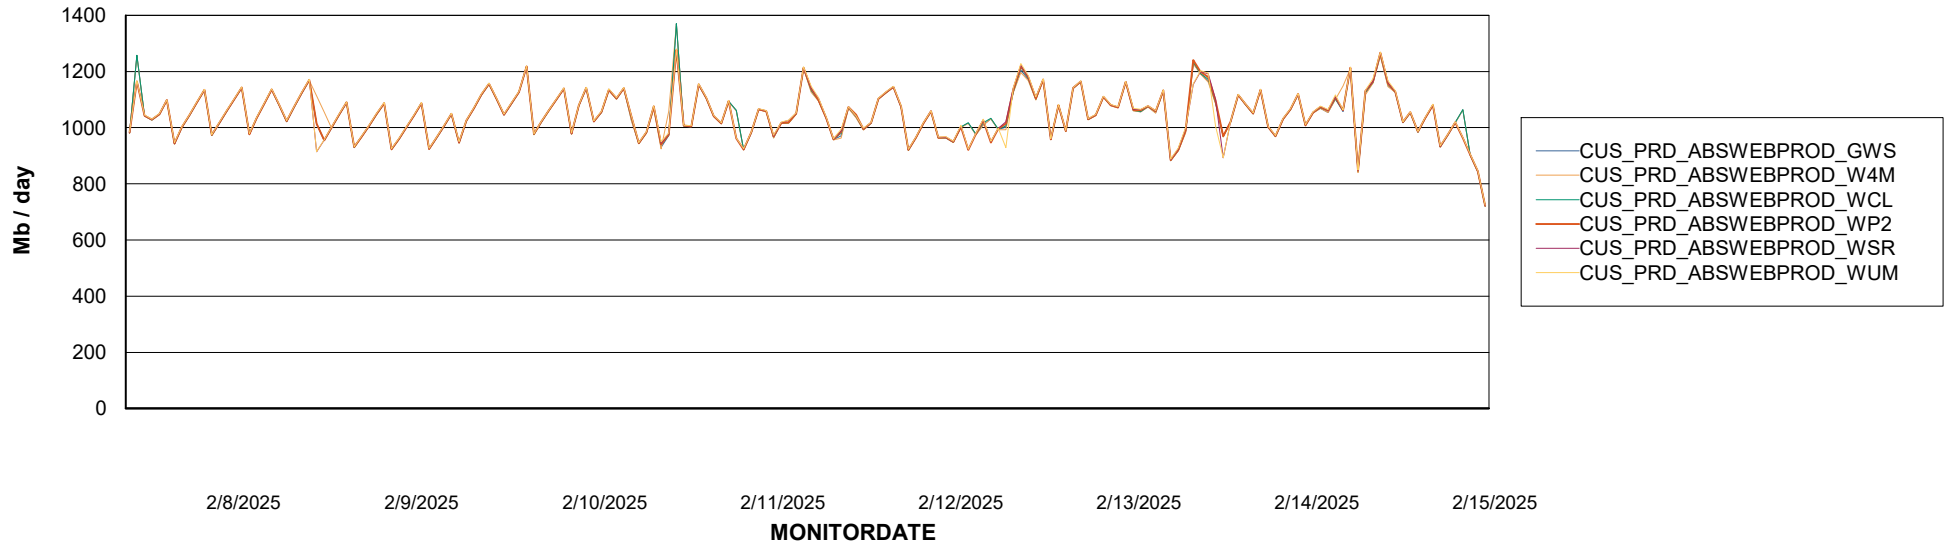

Avg memory used per ReportServer Service

Weekly SLA Customer Report

Customer CUS_Production (24/7)
Database ID 131

ABSSolute Web Component Services

Avg memory used per ABS Web component

Weekly SLA Customer Report