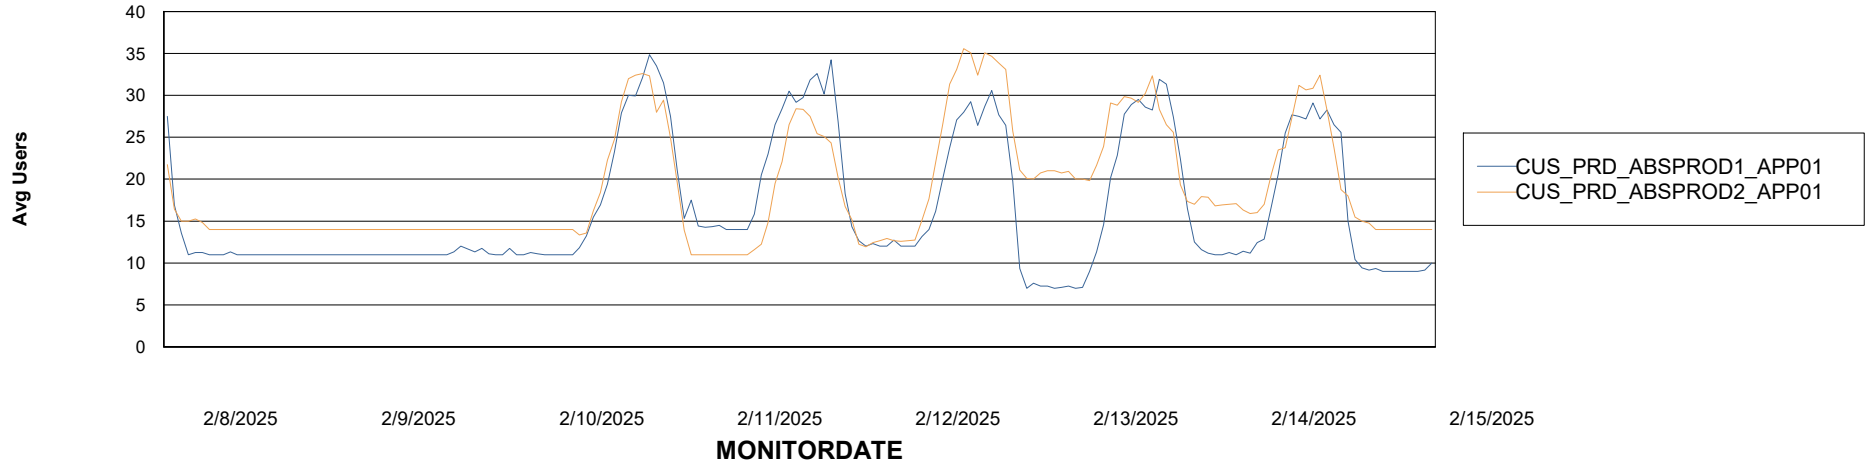

Avg users per day per ABS server