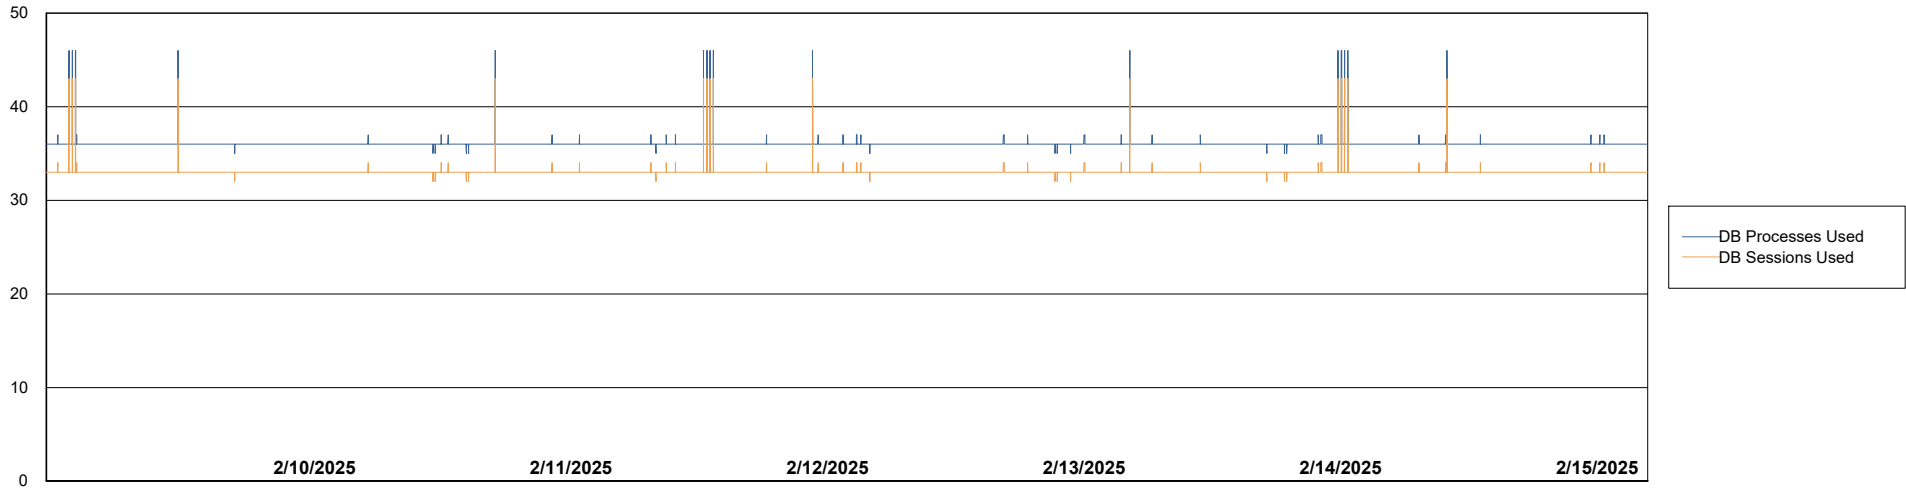

Database Performance CUS_PRD_ABSDB2_HSBABS1

DB Processes Max 1,000