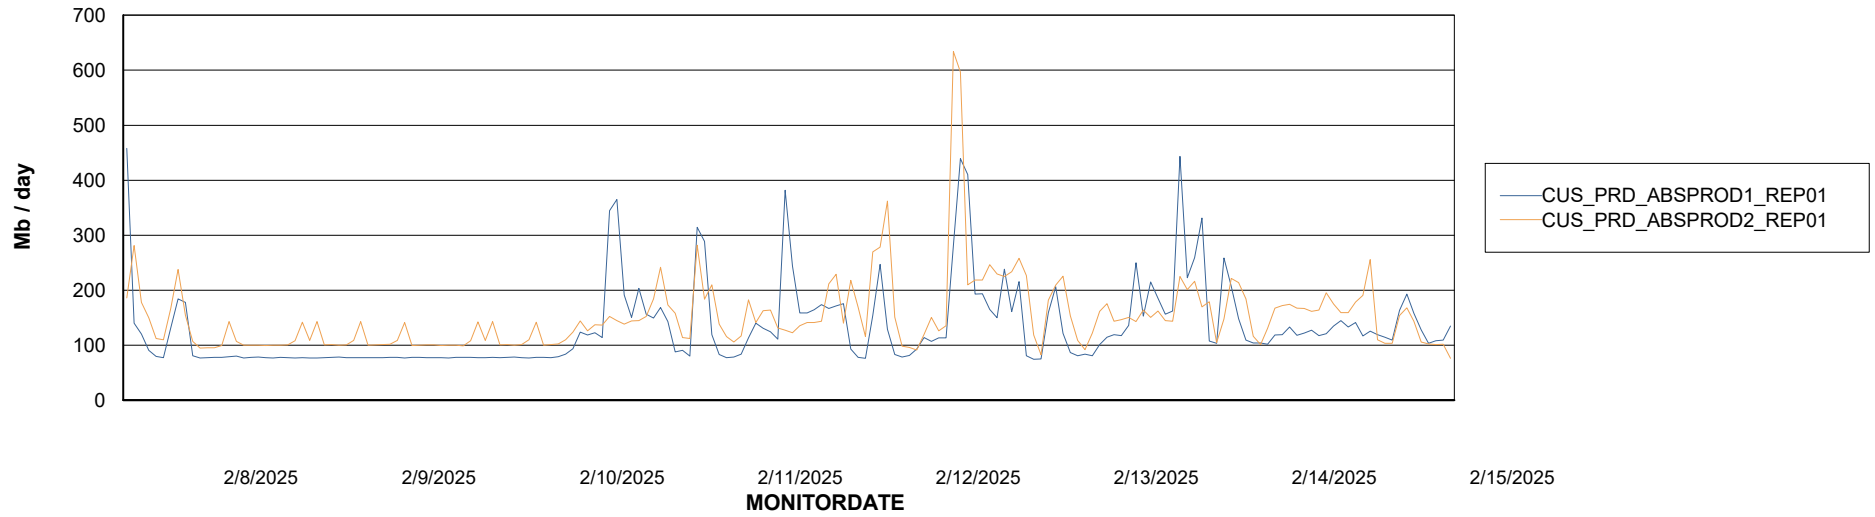

ABSSolute Application ReportServer Services

Avg memory used per ReportServer Service