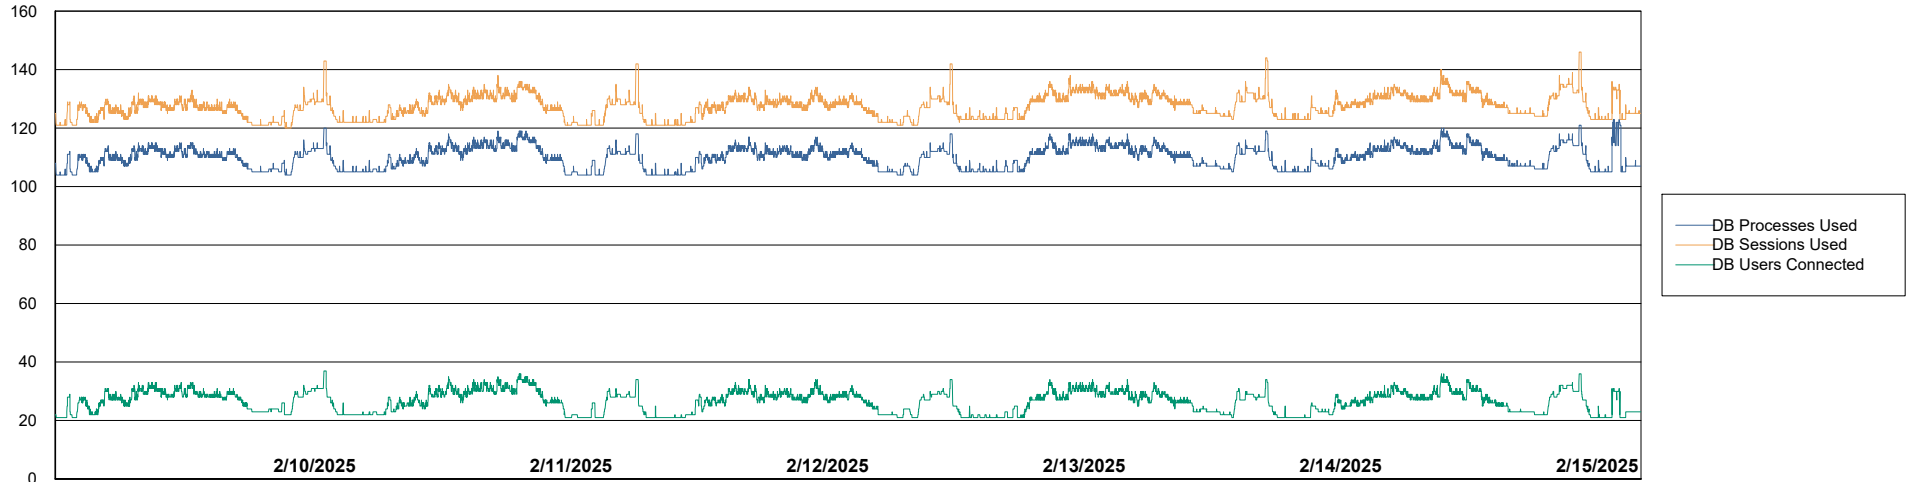

Database Performance CUS_PRD_ABSDB1_ABS1