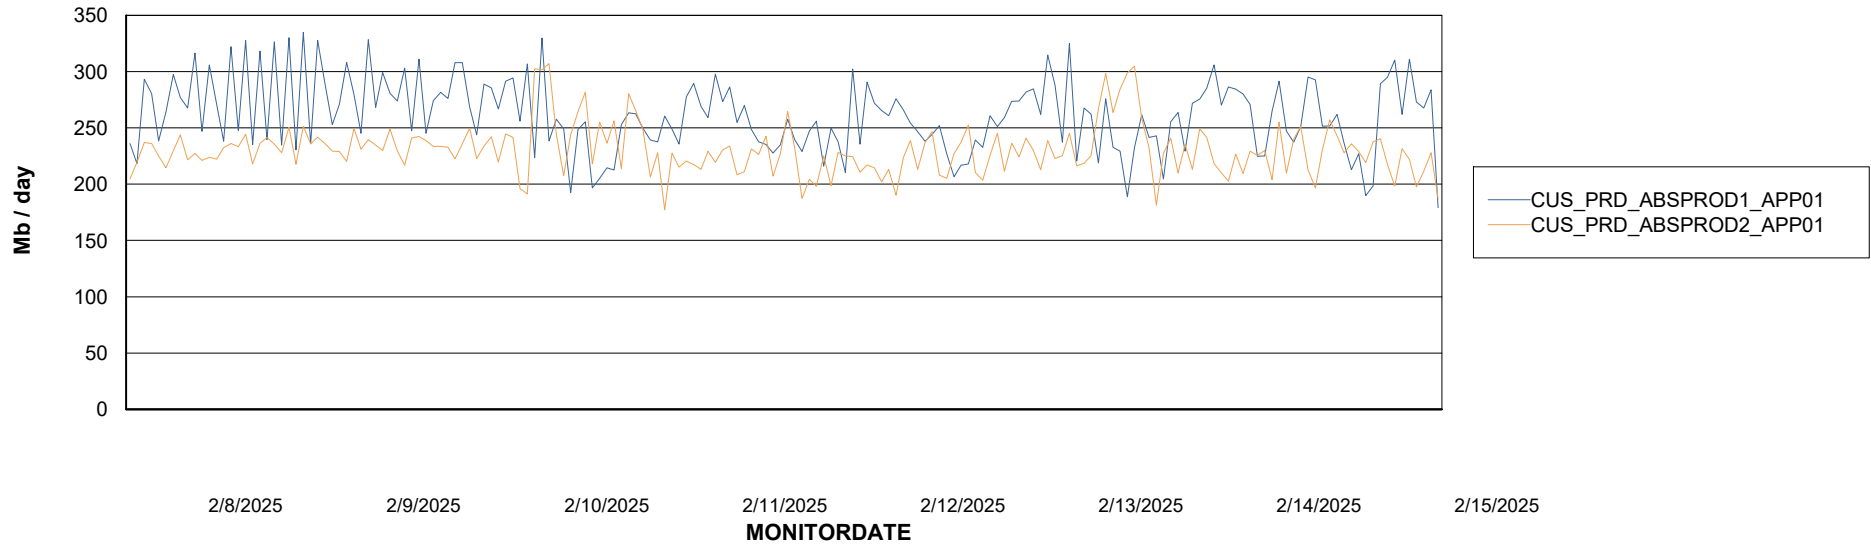

ABSSolute Application Server Services

Avg memory used per ABS Server Service