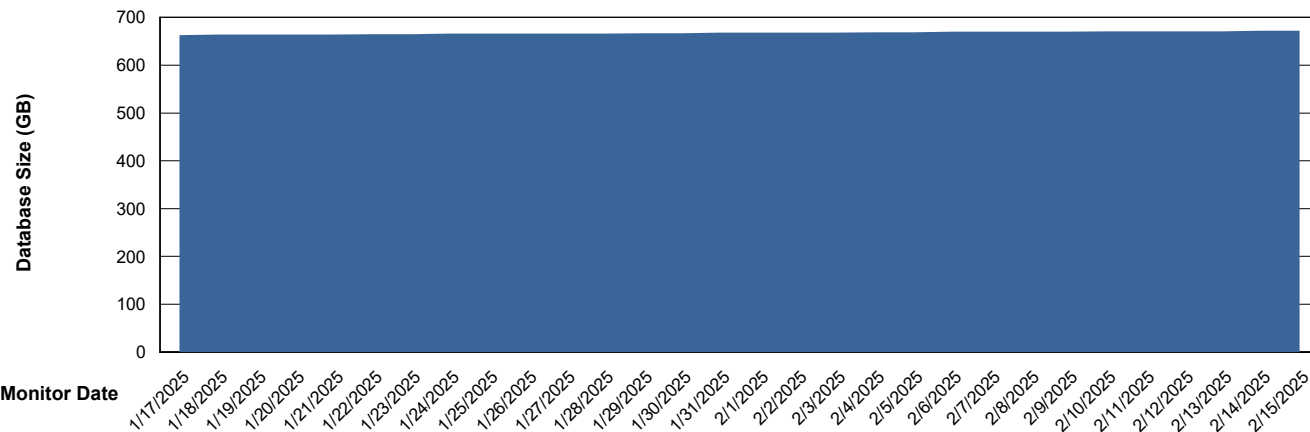

DB Processes Max 1,000

Weekly SLA Customer Report

Customer CUS_Production (24/7)
 Database ID 131

DATABASE SIZE CUS_PRD_ABSDB1_ABS1

Database growth over last month

Database Tablespace CUS_PRD_ABSDB1_ABS1

| Date | Tablespace Name | Filesize (Gb) | Usedsize (Gb) | Percentage free |
|-----------|-----------------|---------------|---------------|-----------------|
| 2/15/2025 | ABSDATA | 298 | 247 | 17 |
| | INDX | 480 | 409 | 15 |
| 2/14/2025 | ABSDATA | 298 | 247 | 17 |
| | INDX | 480 | 409 | 15 |
| 2/13/2025 | ABSDATA | 298 | 247 | 17 |
| | INDX | 480 | 409 | 15 |
| 2/12/2025 | ABSDATA | 298 | 247 | 17 |
| | INDX | 480 | 408 | 15 |
| 2/11/2025 | ABSDATA | 298 | 247 | 17 |
| | INDX | 480 | 408 | 15 |
| 2/10/2025 | ABSDATA | 298 | 247 | 17 |
| | INDX | 480 | 408 | 15 |
| 2/9/2025 | ABSDATA | 298 | 247 | 17 |
| | INDX | 480 | 408 | 15 |

Weekly SLA Customer Report

Customer CUS_Production (24/7)
Database ID 131

Standby Database Health CUS_Production (24/7)

Recovery lag for last 7 days

Weekly SLA Customer Report

Customer CUS_Production (24/7)
Database ID 131