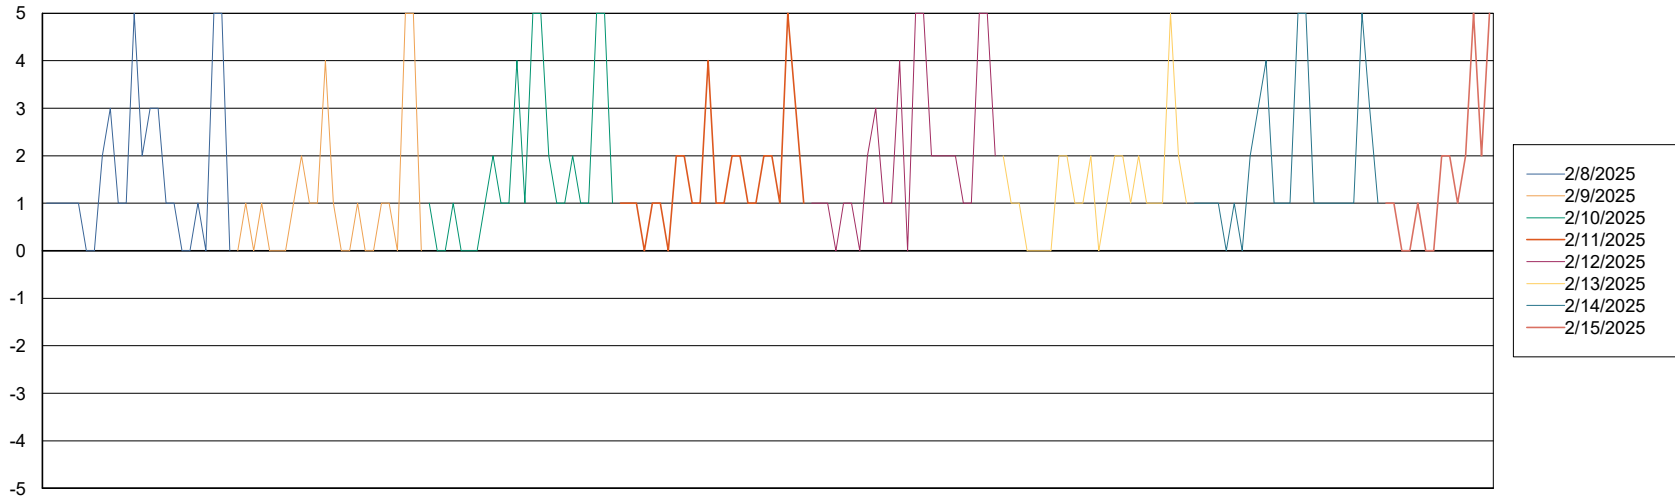

Recovery lag for last 7 days