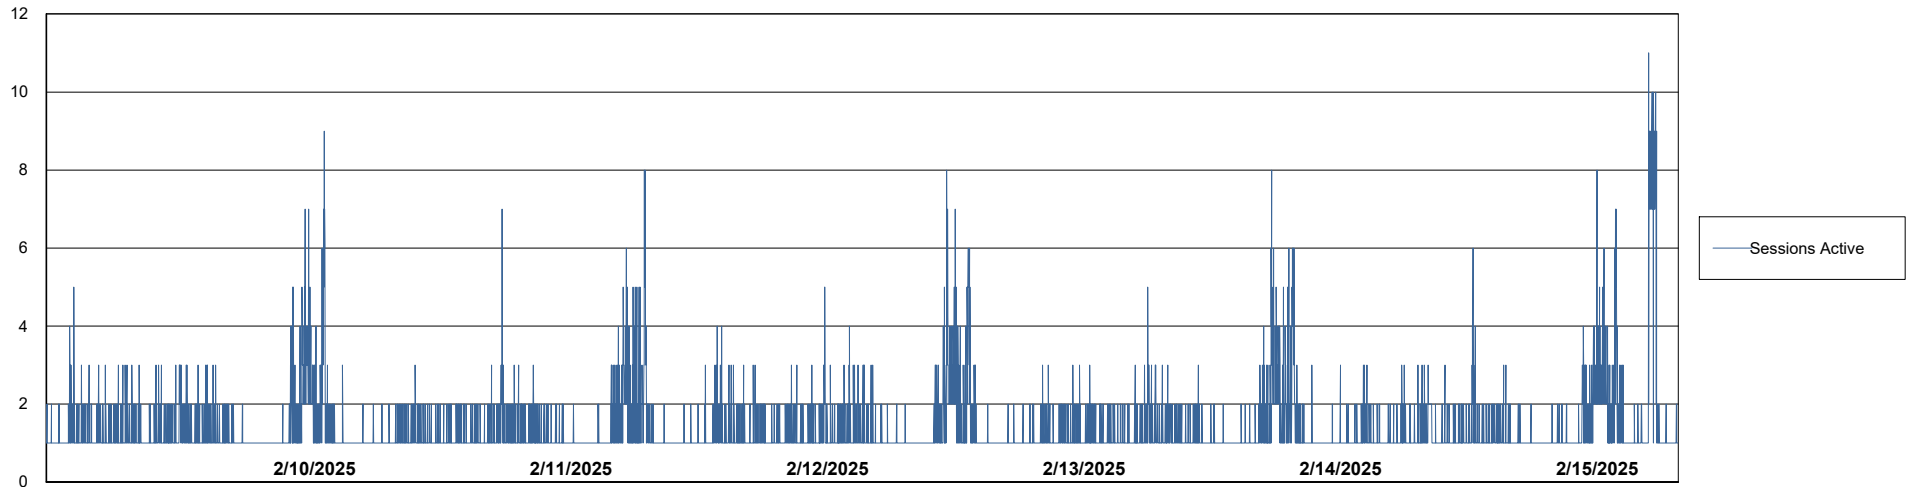

Database Performance CUS_PRD_ABSDB1_ABS1