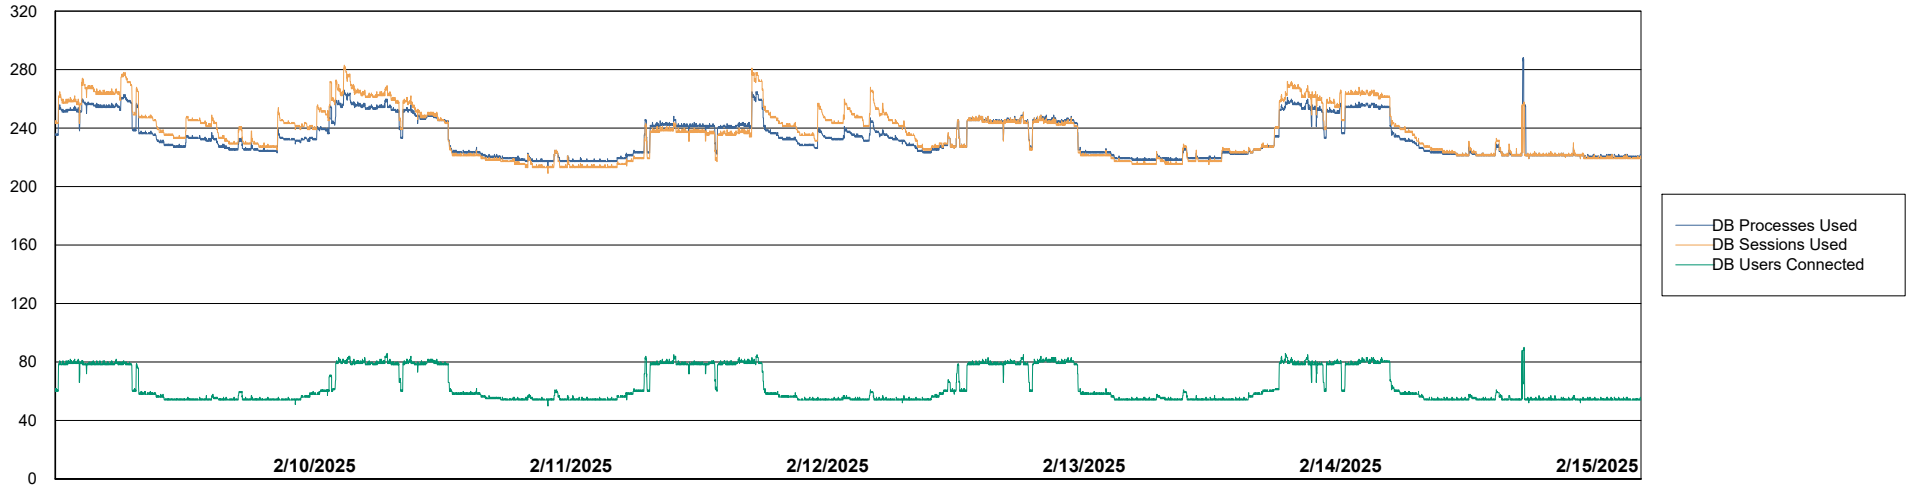

Database Performance CLO_PRD_CLO-ORA01_ABS1