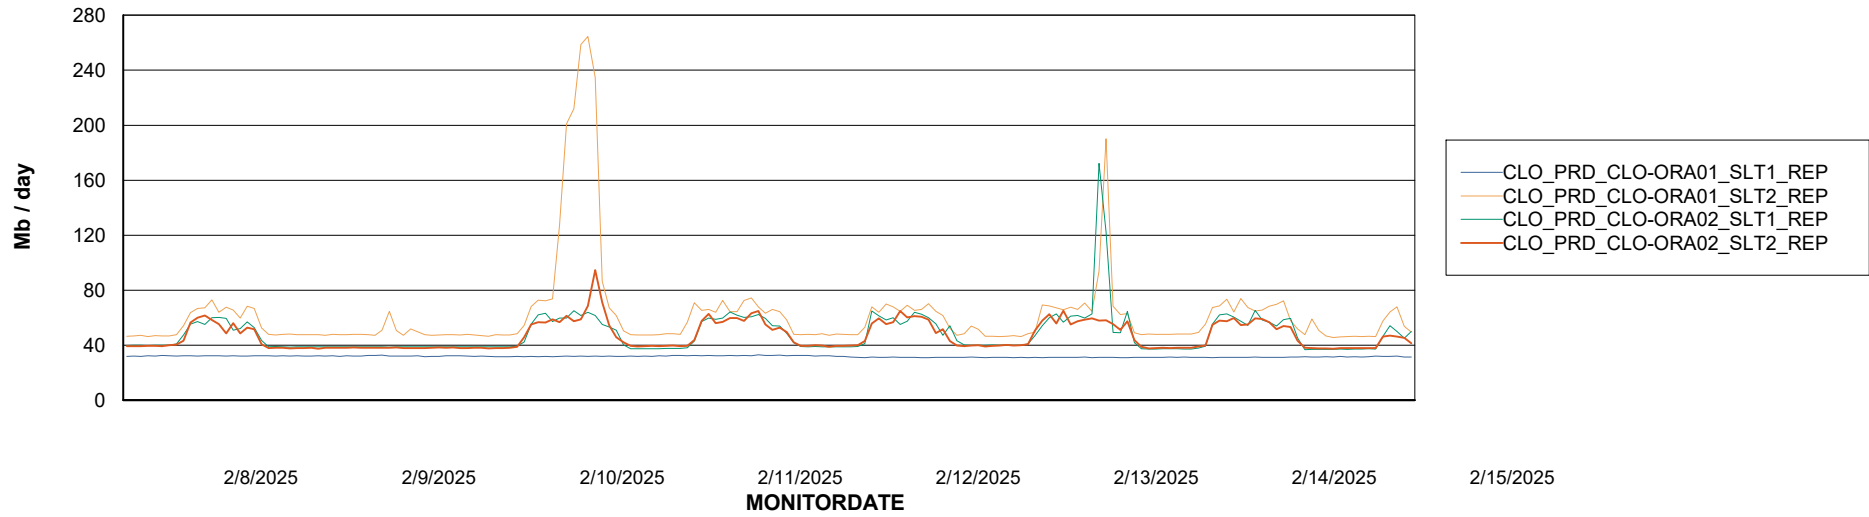

ABSSolute Application ReportServer Services

Avg memory used per ReportServer Service