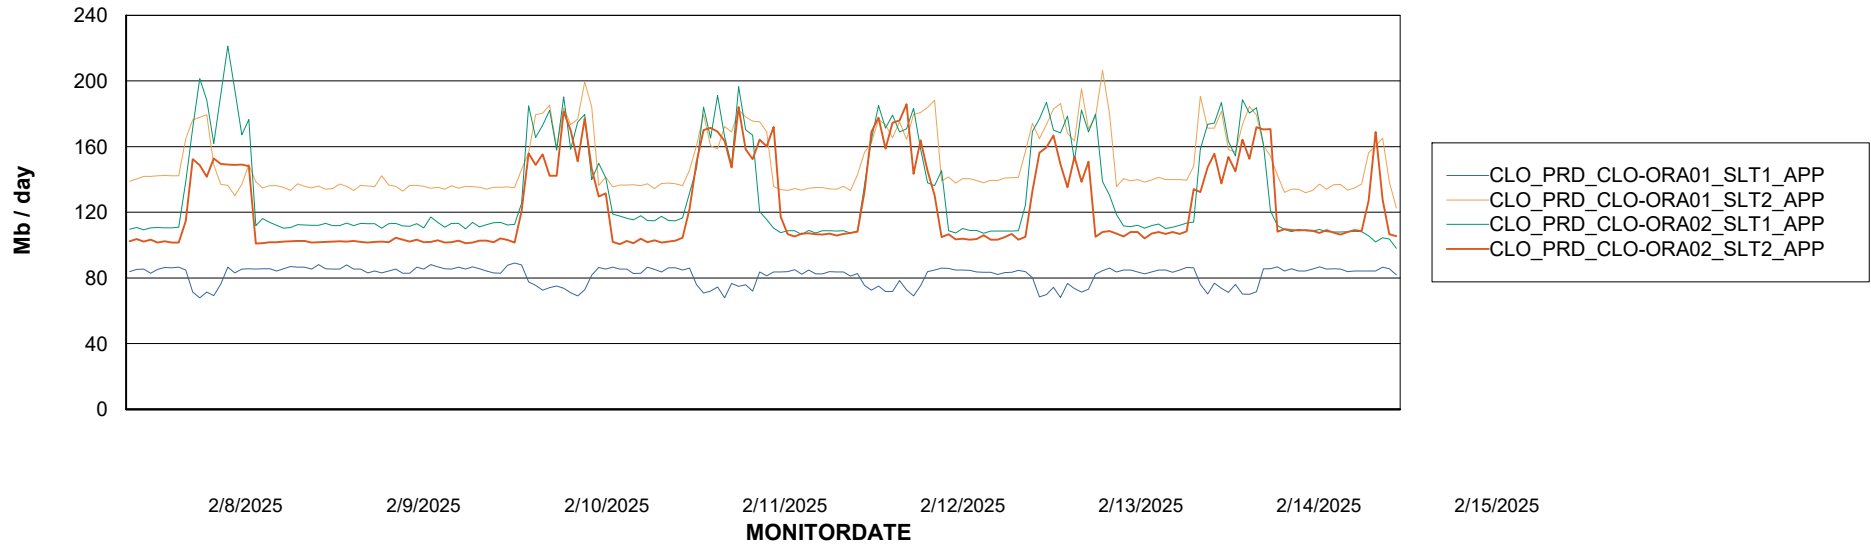

ABSSolute Application Server Services

Avg memory used per ABS Server Service