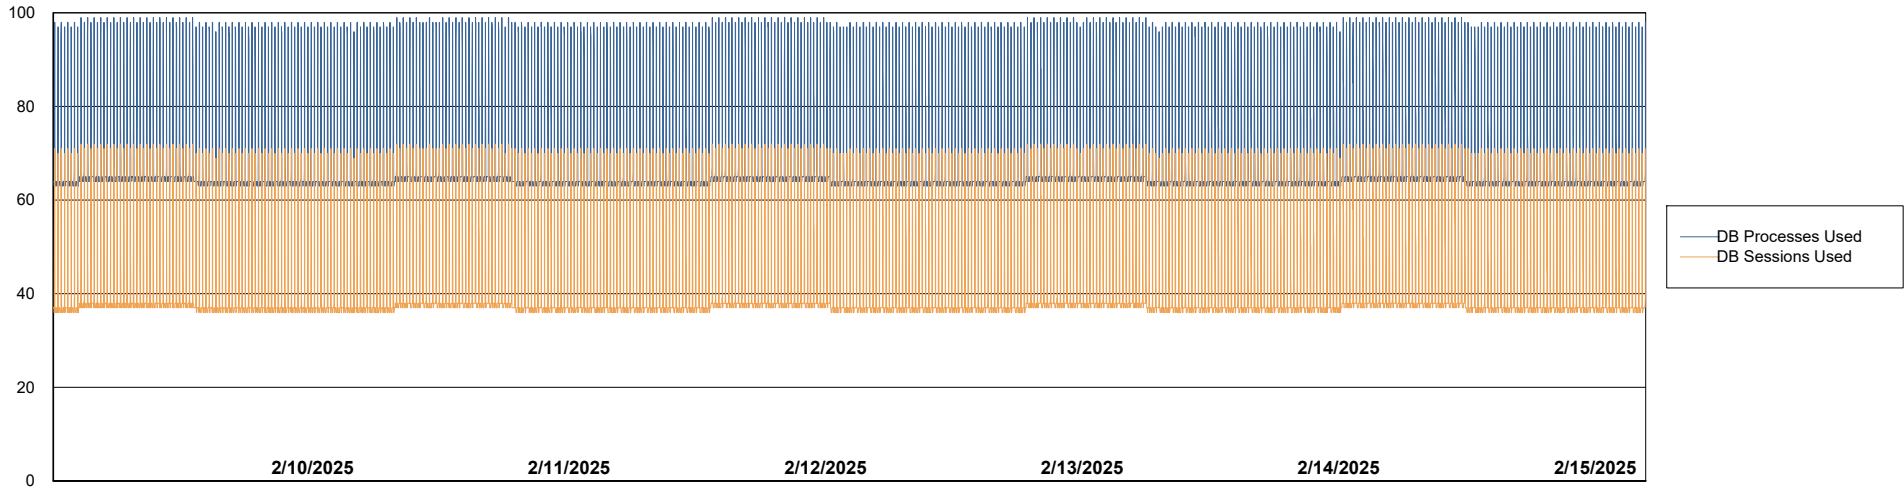

Database Performance CLO_PRD_CLO-ORA02_HSBABS1

DB Processes Max 1,000