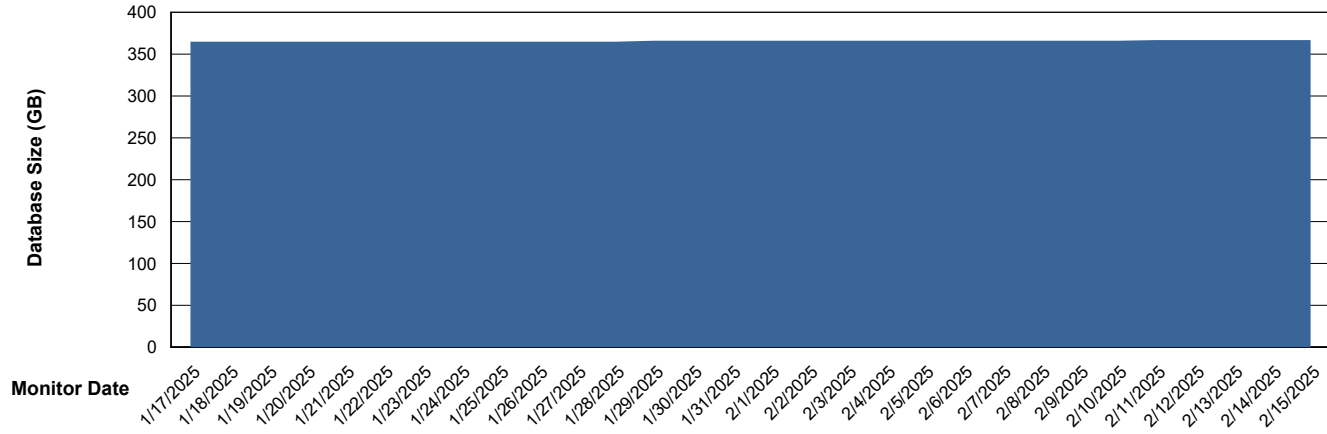

Database growth over last month

Database Tablespace CLO_PRD_CLO-ORA01_ABS1

Date	Tablespace Name	Filesize (Gb)	Usedsize (Gb)	Percentage free
2/15/2025	ABSDATA	114	95	17
	INDX	297	246	17
2/14/2025	ABSDATA	114	95	17
	INDX	297	246	17
2/13/2025	ABSDATA	114	95	17
	INDX	297	246	17
2/12/2025	ABSDATA	114	95	17
	INDX	297	246	17
2/11/2025	ABSDATA	114	95	17
	INDX	297	246	17
2/10/2025	ABSDATA	114	95	17
	INDX	297	246	17
2/9/2025	ABSDATA	114	95	17
	INDX	297	246	17