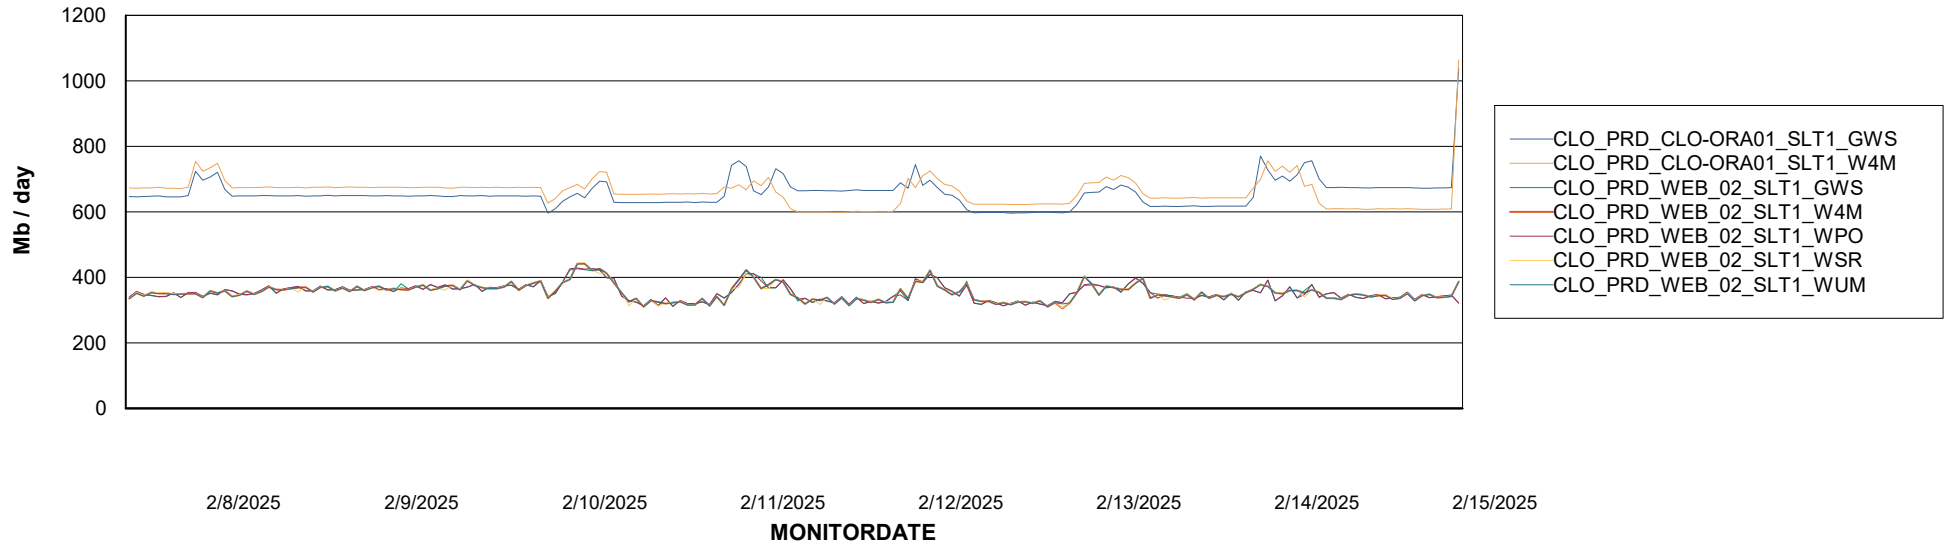

ABSSolute Web Component Services

Avg memory used per ABS Web component