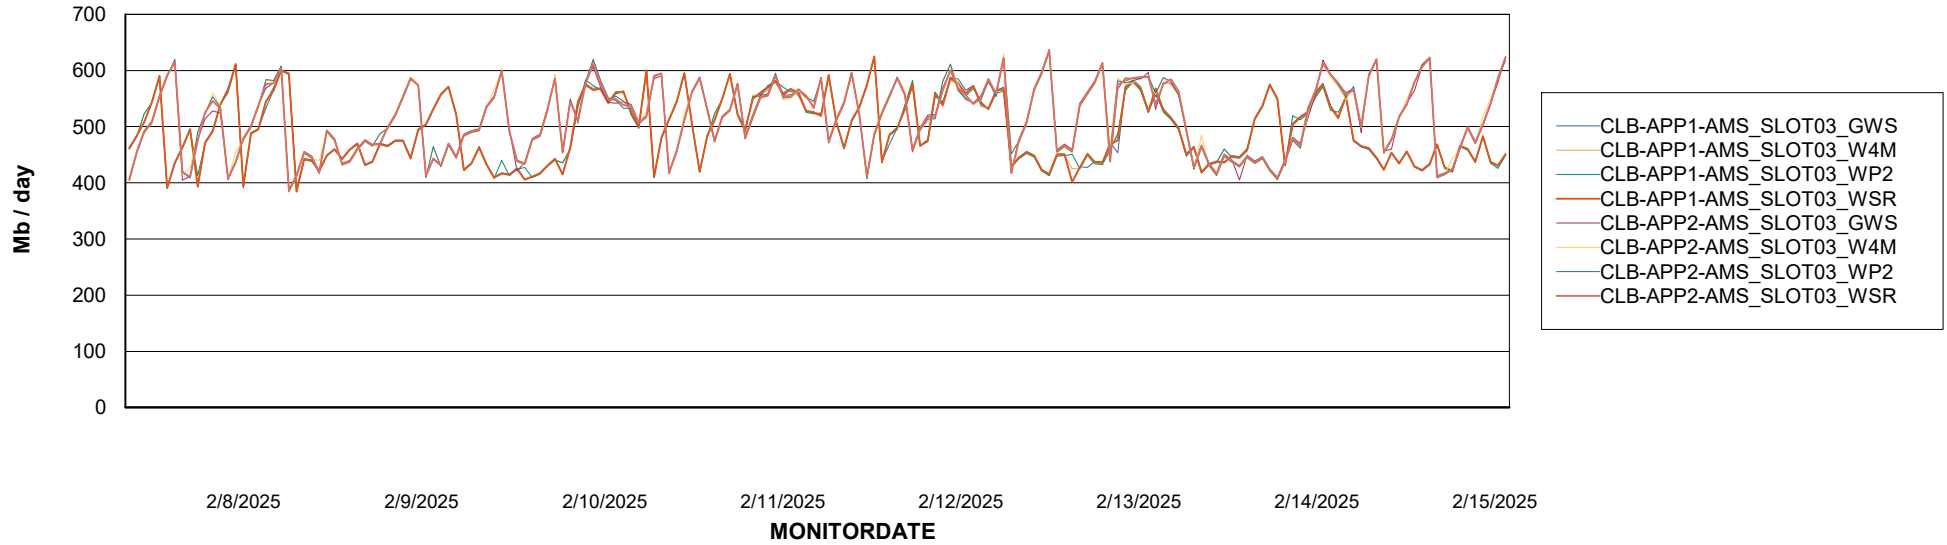

ABSSolute Web Component Services

Avg memory used per ABS Web component