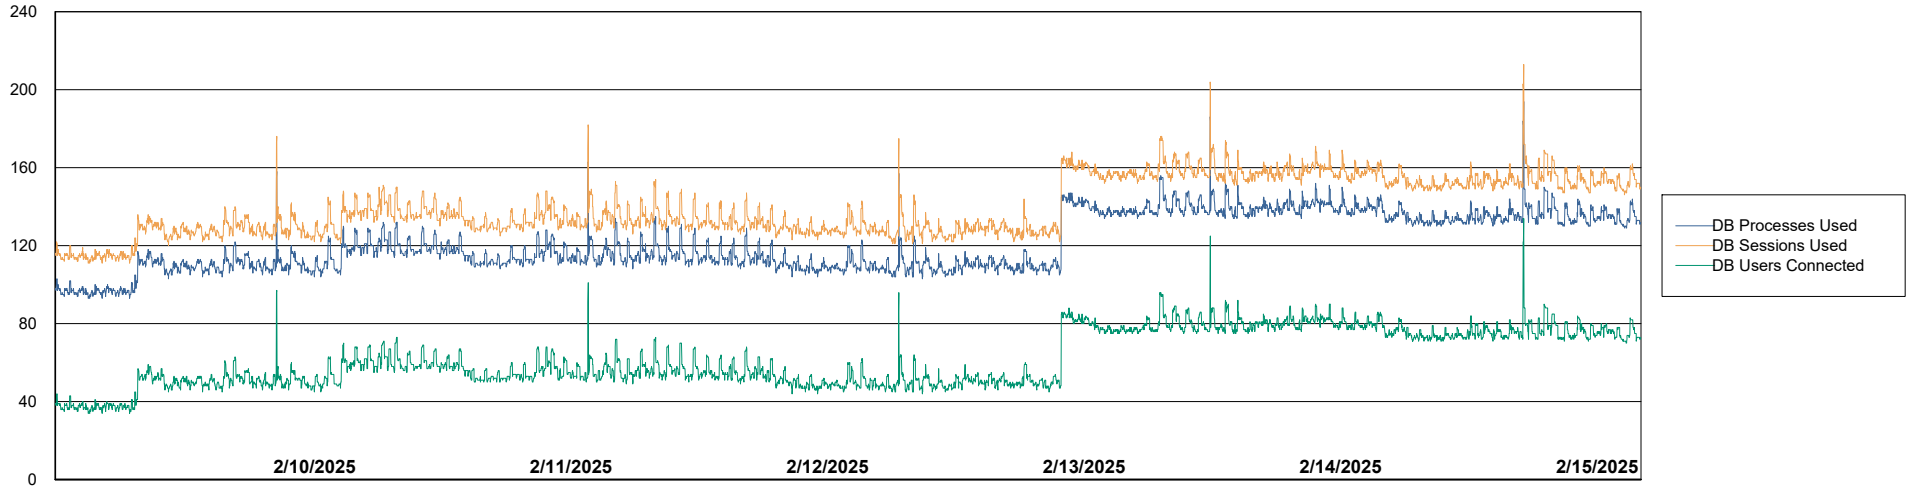

Database Performance: CLB-BI-AMS_ABS1_DB