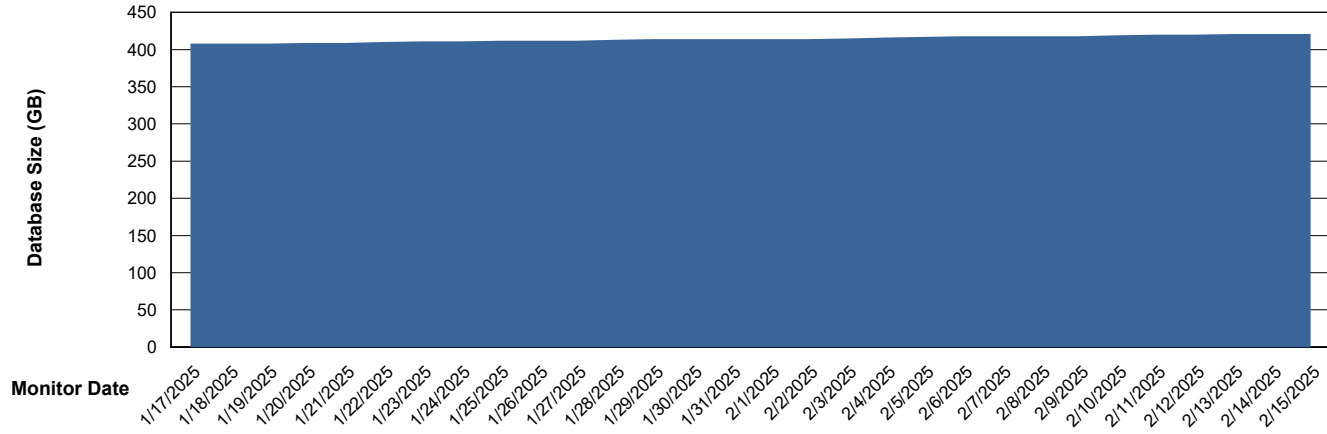

Customer CLB OCI AMS Production
Database ID 196

DATABASE SIZE CLB-BI2-AMS_ABS1_DB_FL

Database growth over last month

DATABASE SIZE CLB-BI-AMS_ABS1_DB

Database growth over last month

Weekly SLA Customer Report

Customer CLB OCI AMS Production
Database ID 196

DATABASE SIZE CLB-DBS1-AMS_PROD_ABS1

Database growth over last month

Weekly SLA Customer Report

Customer CLB OCI AMS Production
Database ID 196

Database Tablespace CLB-BI-AMS_ABS1_DB