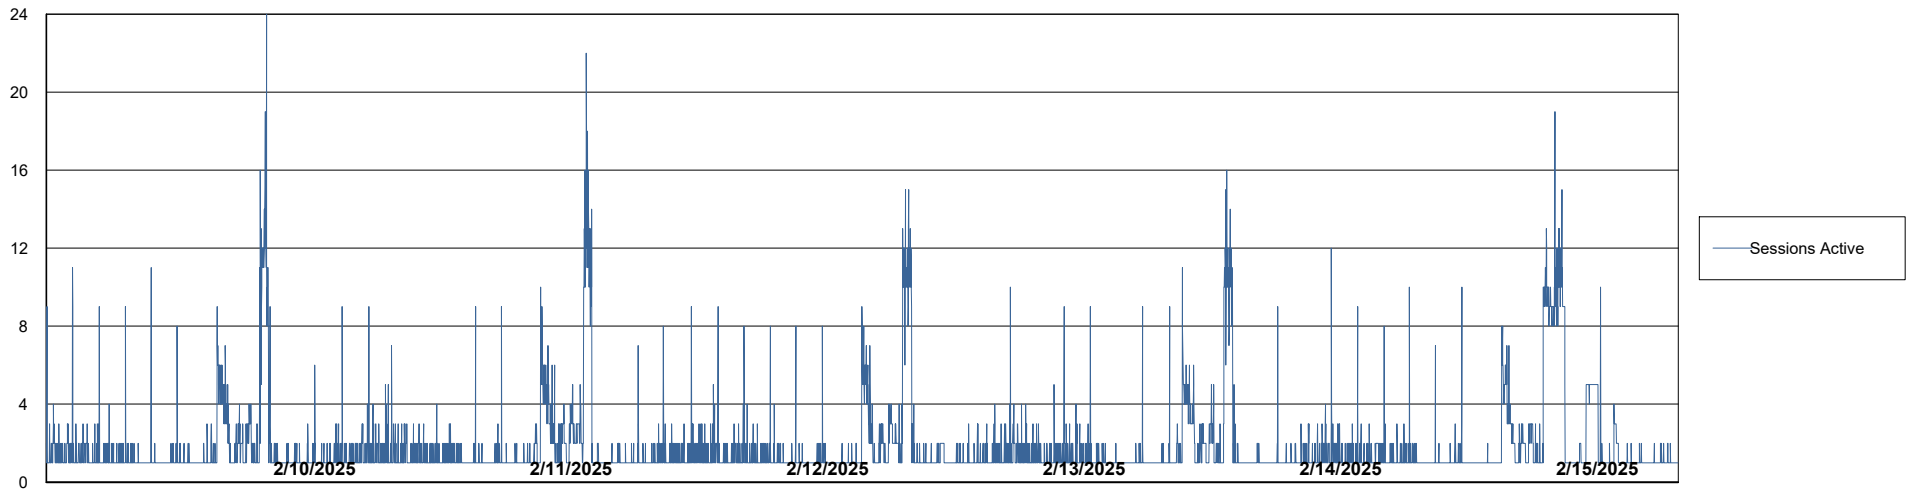

Weekly SLA Customer Report

Customer: CLB OCI AMS Production
Database ID: 196

Database Performance: CLB-BI-AMS_ABS1_DB

Weekly SLA Customer Report

Customer CLB OCI AMS Production
Database ID 196

Database Performance CLB-DBS1-AMS_PROD_ABS1