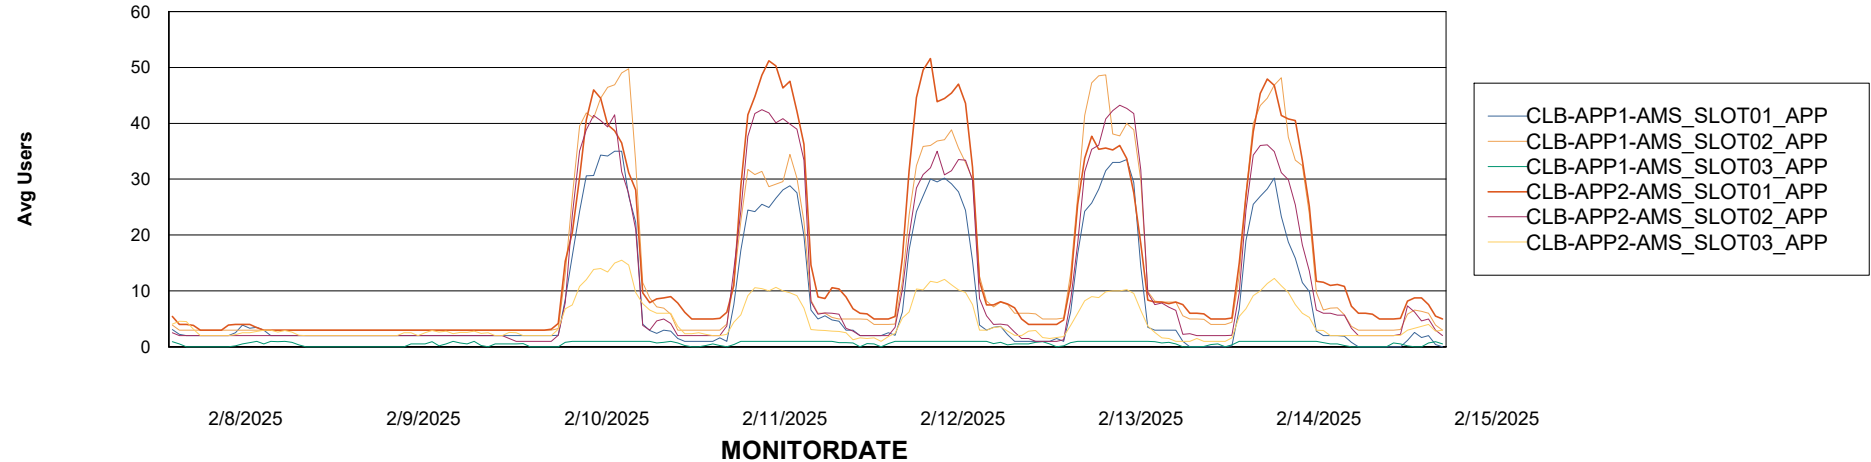

Avg users per day per ABS server