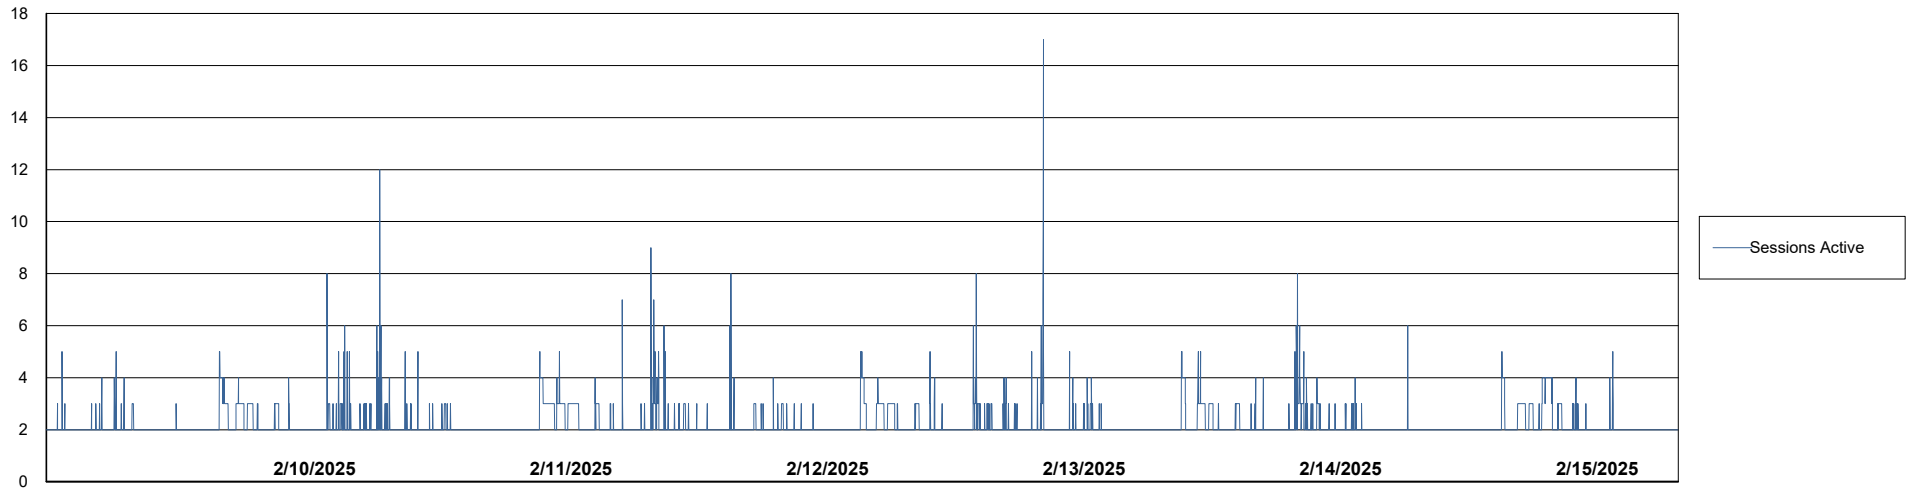

Database Performance: CLB-BI-AMS_ABS1_DB