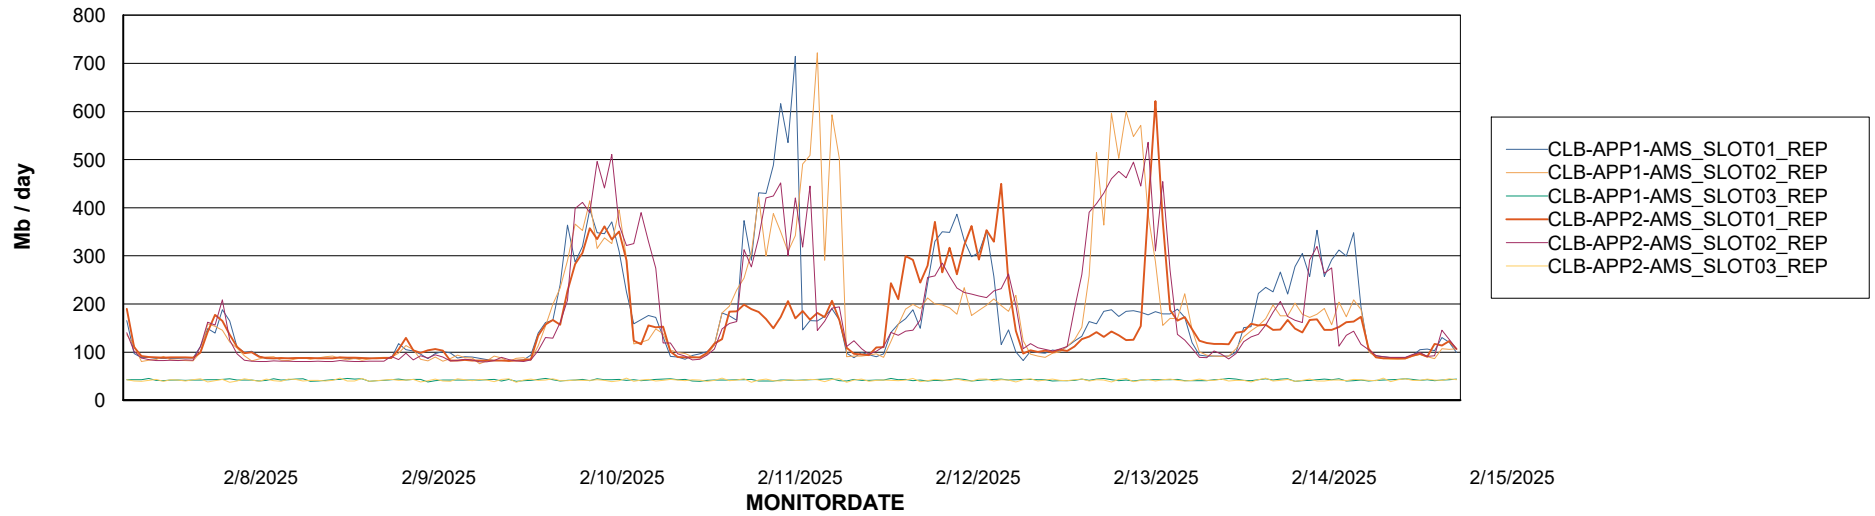

Avg memory used per ABS Server Service

Avg users per day per ABS server

Weekly SLA Customer Report

Customer: CLB OCI AMS Production
Database ID: 196

ABSSolute Application ReportServer Services

Avg memory used per ReportServer Service