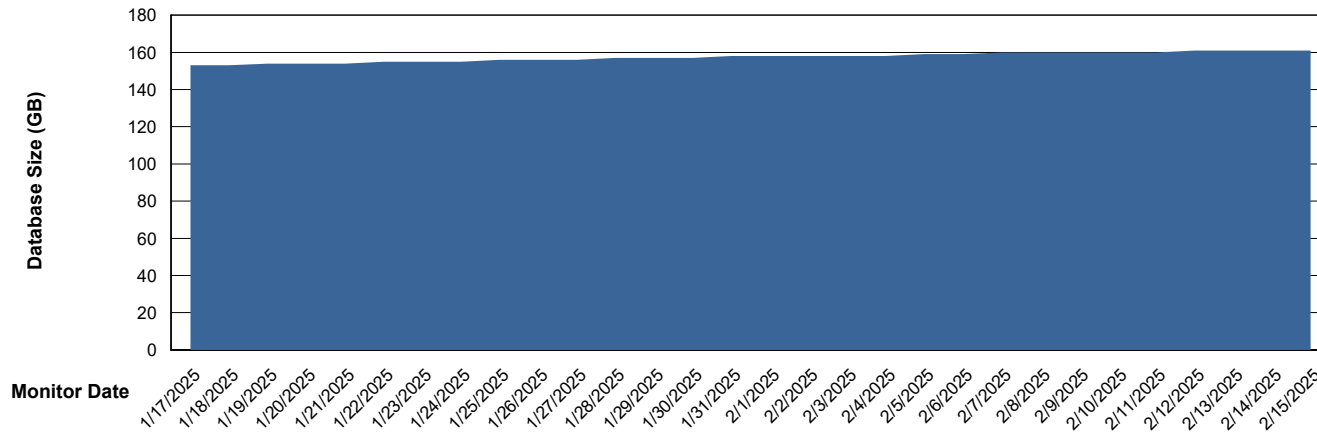

Customer CLB OCI AMS Production
Database ID 196

DATABASE SIZE CLB-BI2-AMS_ABS1_DB_FL

Database growth over last month

DATABASE SIZE CLB-BI-AMS_ABS1_DB

Database growth over last month

Weekly SLA Customer Report

Customer CLB OCI AMS Production
Database ID 196

DATABASE SIZE CLB-DBS1-AMS_PROD_ABS1

Database growth over last month

Weekly SLA Customer Report

Customer CLB OCI AMS Production
Database ID 196

Database Tablespace CLB-BI-AMS_ABS1_DB