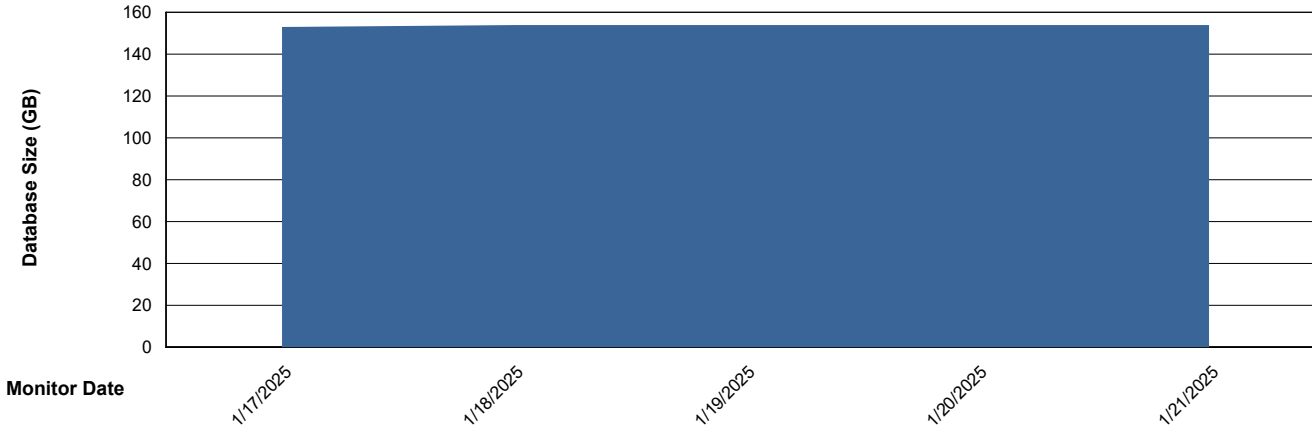

Weekly SLA Customer Report

Customer CLB OCI AMS Production
Database ID 196

Database Performance CLB-DBS2-AMS_PROD_HSBABS1

DB Processes Max 0
DB Processes Max 4
DB Processes Max 1,000

Weekly SLA Customer Report

Customer CLB OCI AMS Production
Database ID 196

DATABASE SIZE CLB-BI2-AMS_ABS1_DB_FL

Database growth over last month

DATABASE SIZE CLB-BI-AMS_ABS1_DB

Database growth over last month

Weekly SLA Customer Report