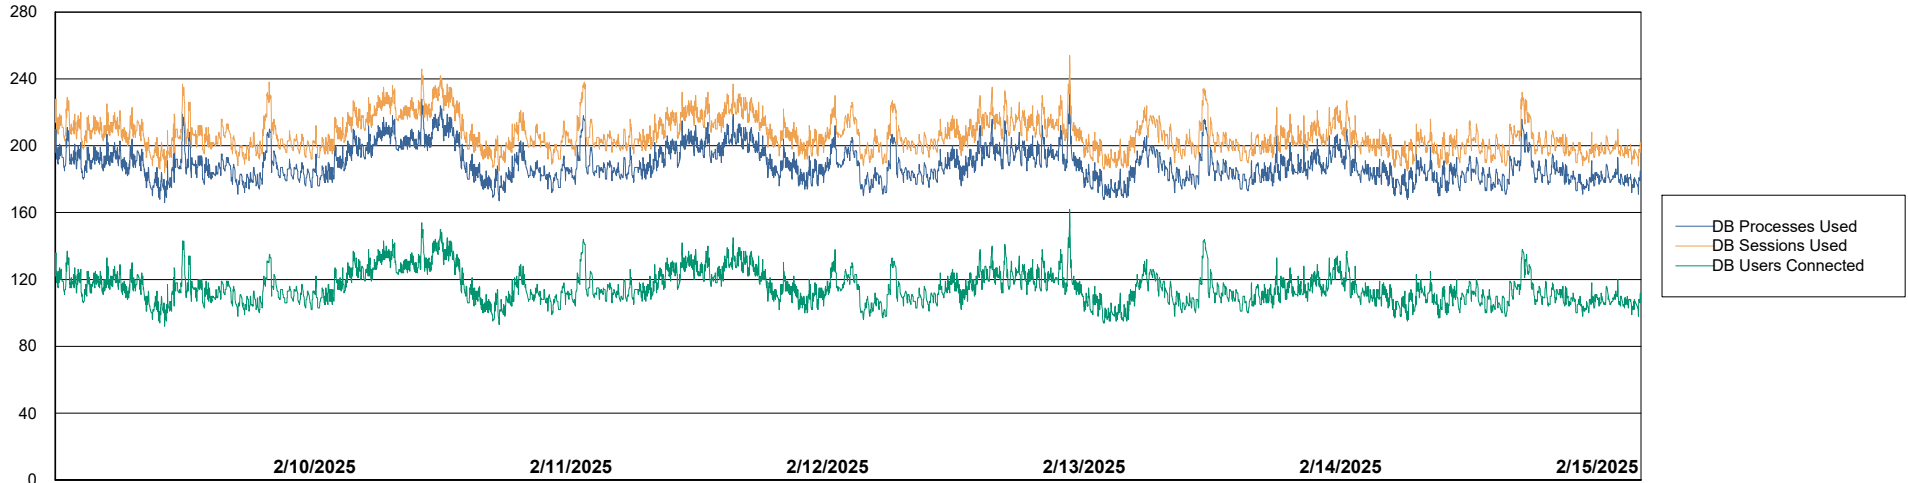

Weekly SLA Customer Report

Customer: CLB OCI AMS Production
Database ID: 196

Database Performance: CLB-BI-AMS_ABS1_DB

Weekly SLA Customer Report

Customer CLB OCI AMS Production
Database ID 196

Database Performance CLB-DBS1-AMS_PROD_ABS1