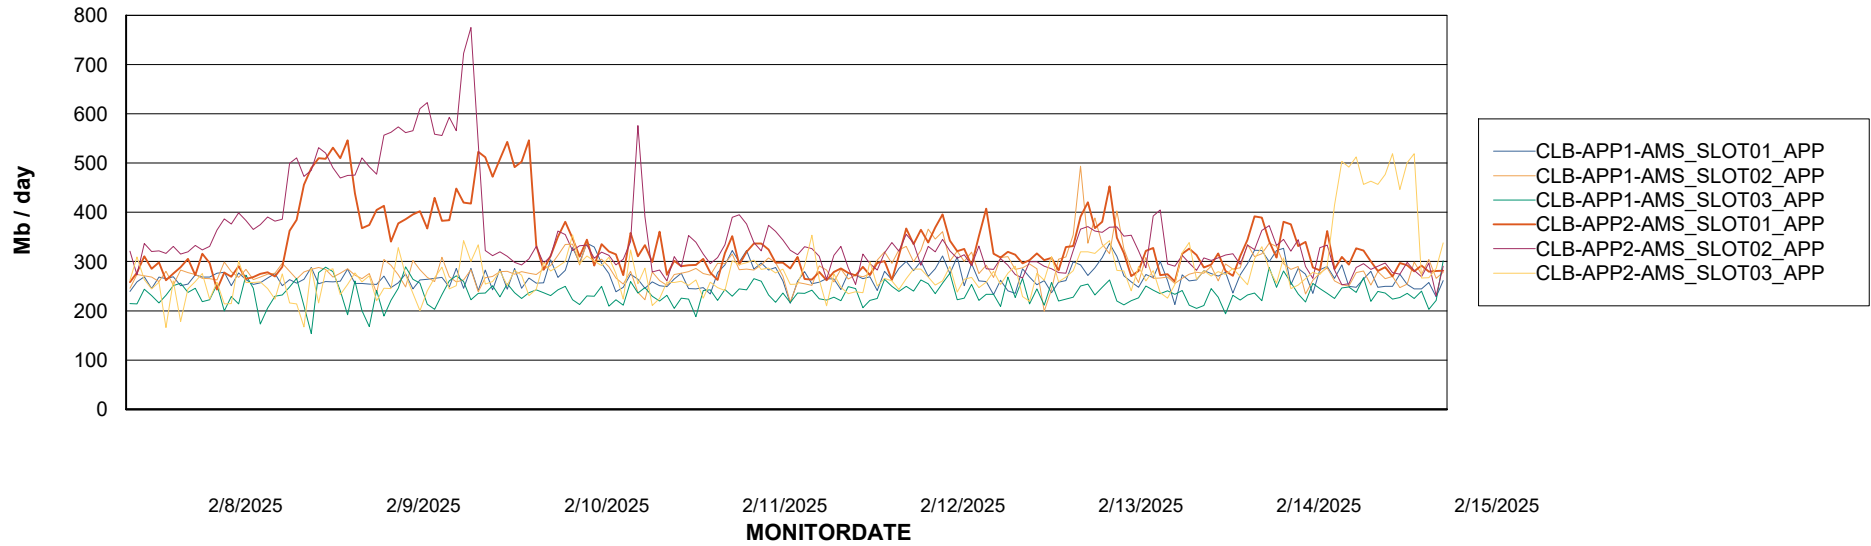

ABSSolute Application Server Services

Avg memory used per ABS Server Service