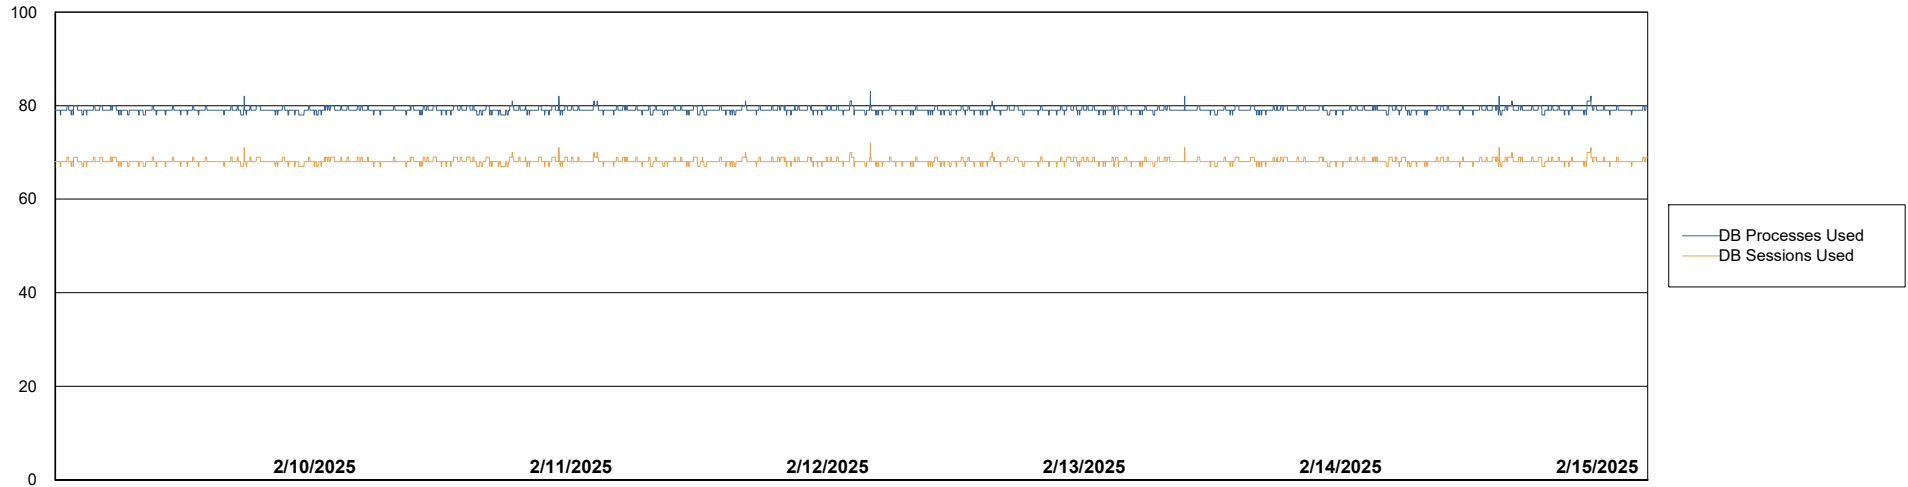

Database Performance   CLB-DBS2-AMS_PROD_HSBABS1

DB Processes Max   0
DB Processes Max   4
DB Processes Max   1,000