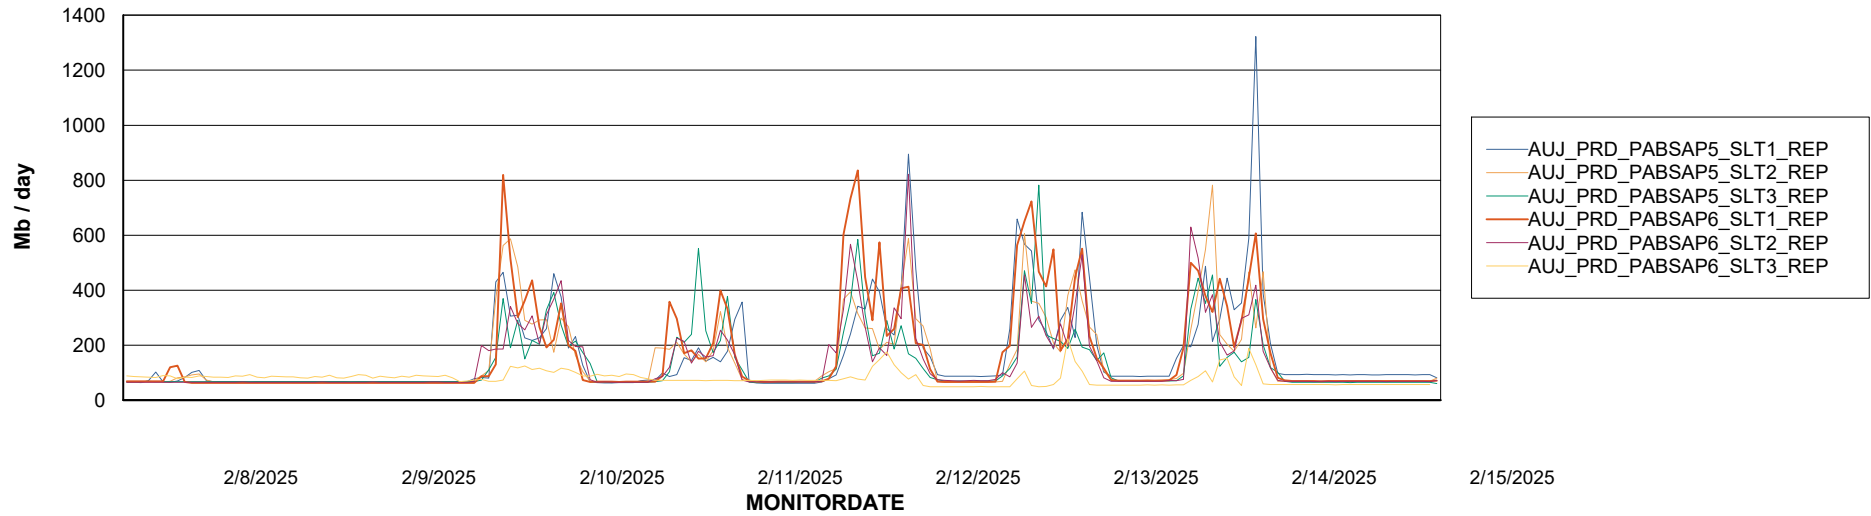

ABSSolute Application ReportServer Services

Avg memory used per ReportServer Service