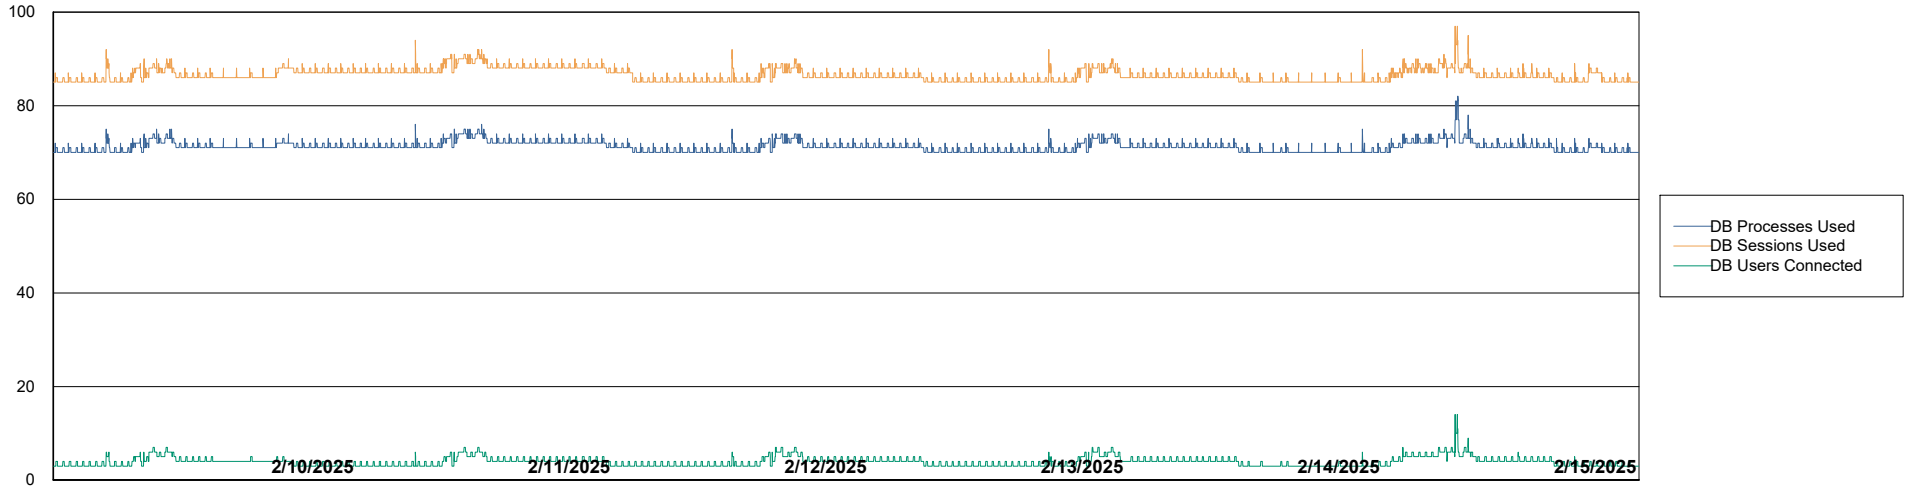

Database Performance AUJ_BI3_DB