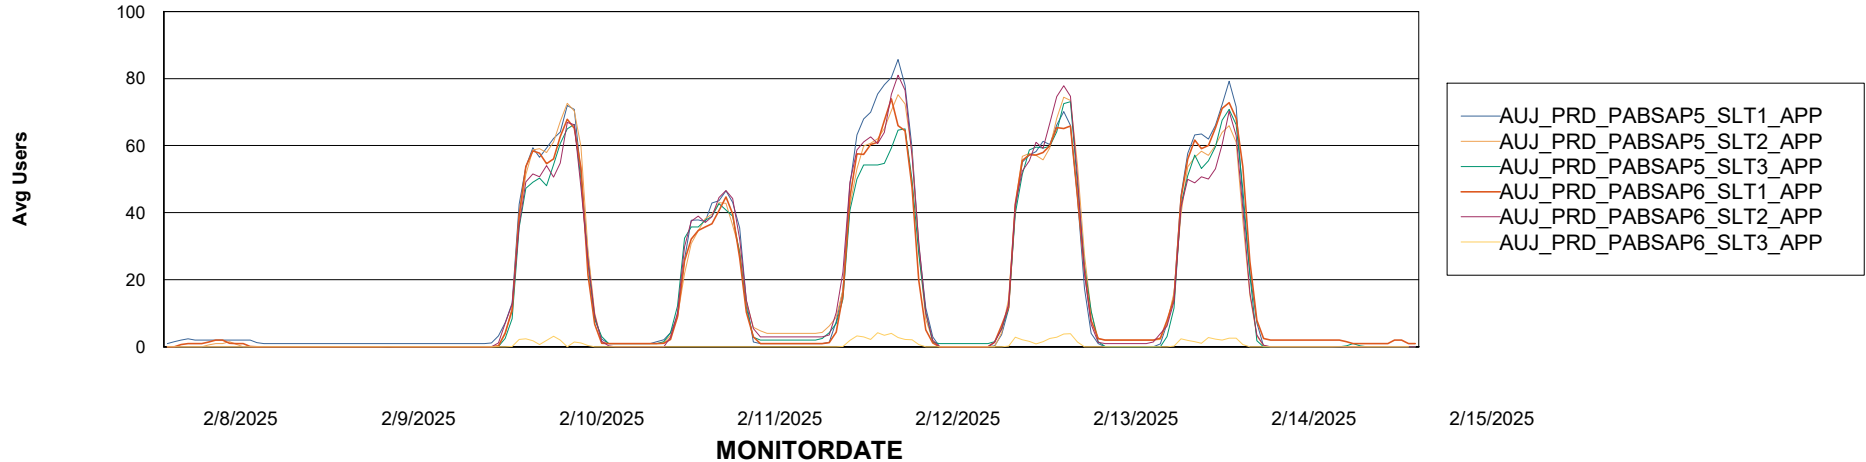

Avg users per day per ABS server