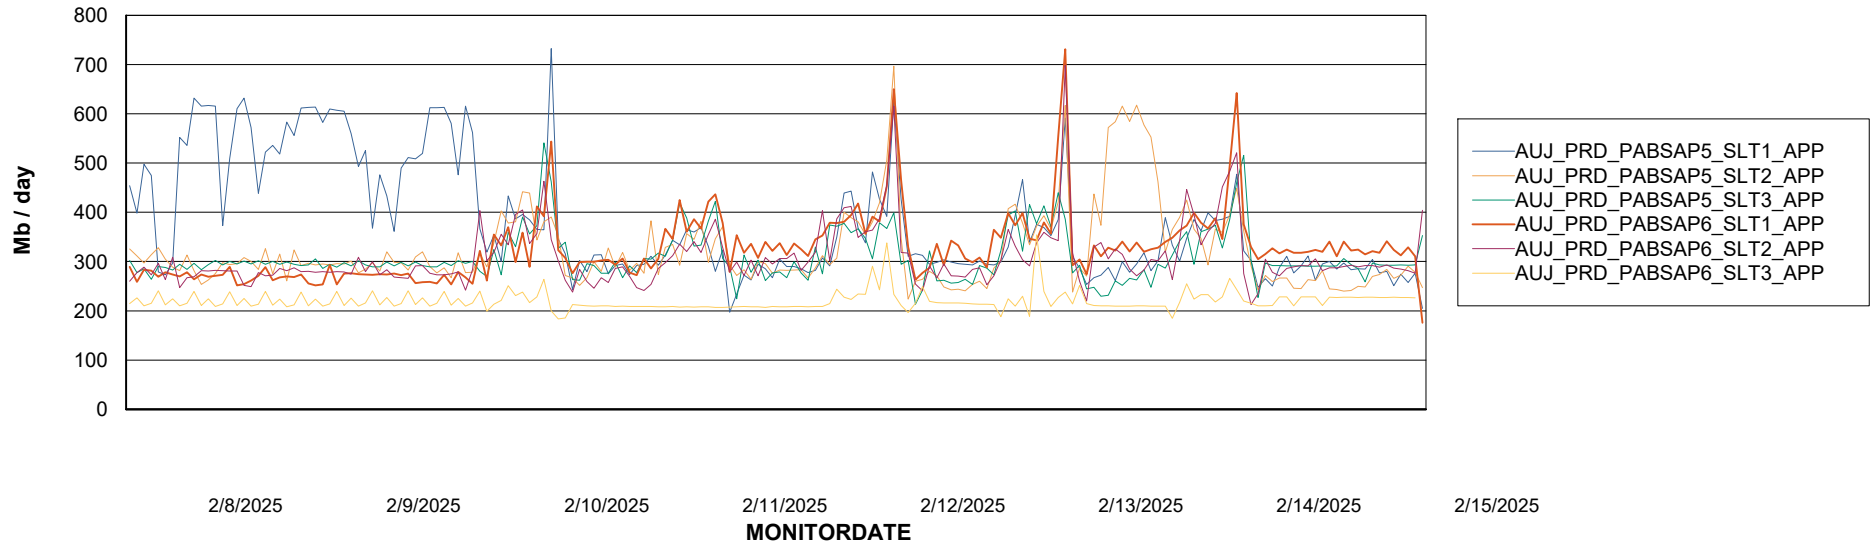

ABSSolute Application Server Services

Avg memory used per ABS Server Service